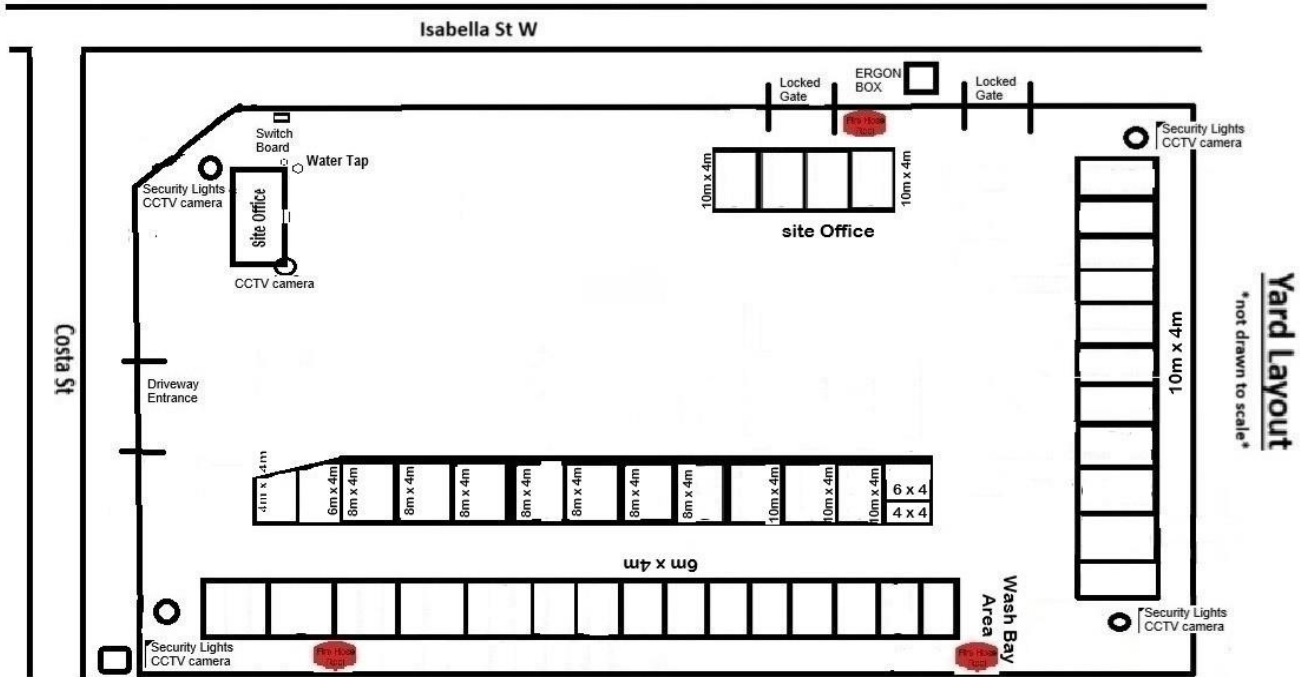

COSTA STREET YARD LOTS

MAXWELL CRESENT SHED LAYOUT

HERBERTON ROAD SHED LAYOUT