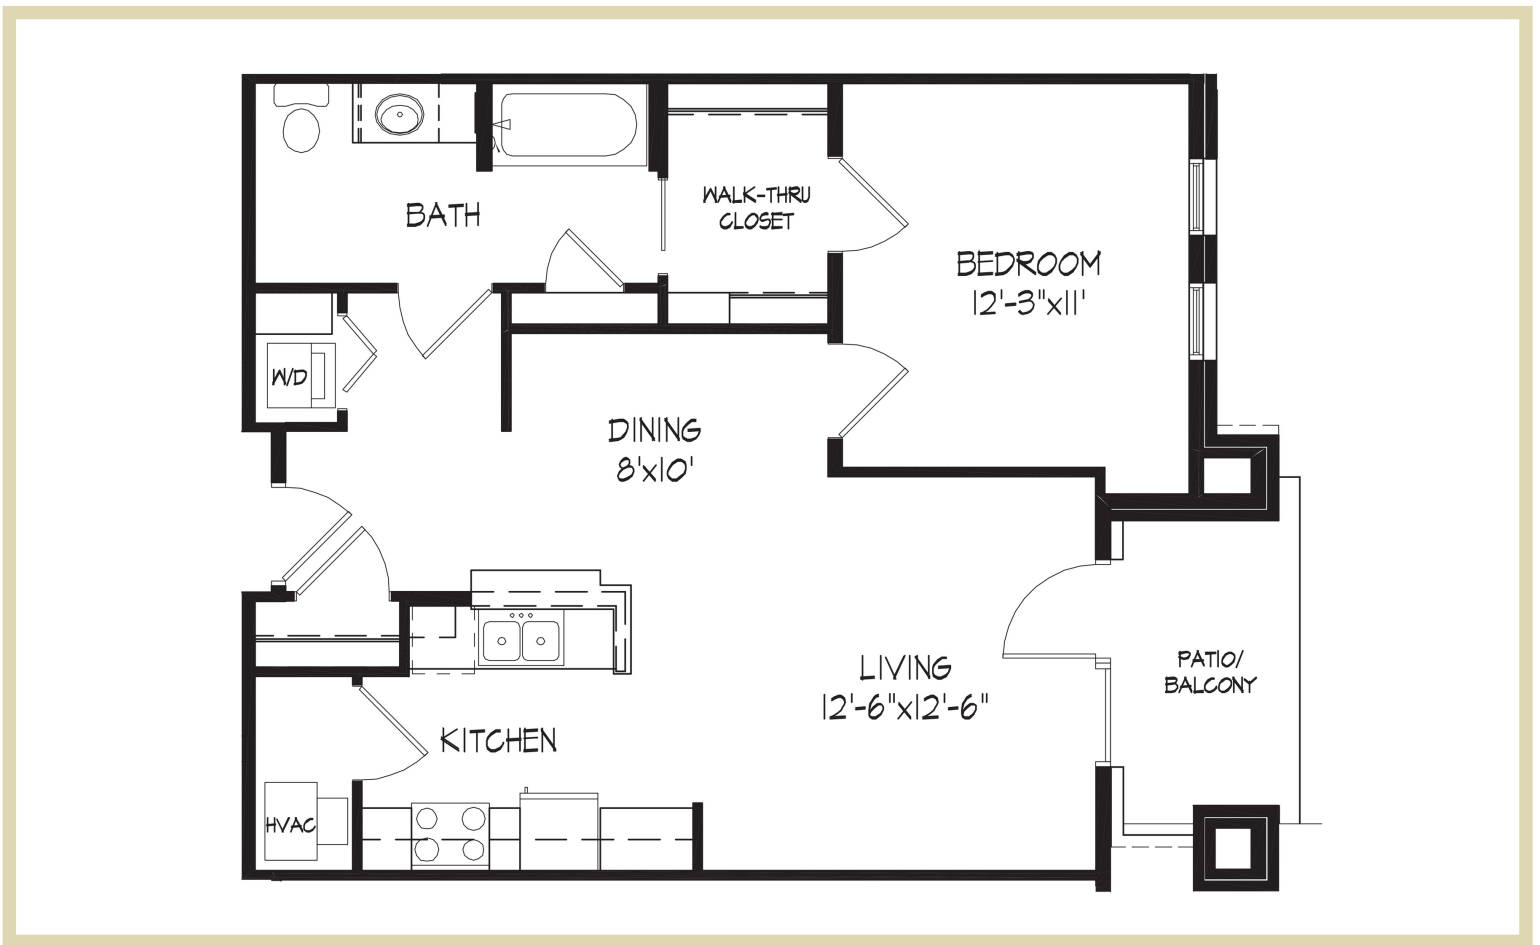

THE
OVERLOOK
 AT MIDTOWN

STYLE J | 1 BEDROOM / 1 BATHROOM | 765 - 782 SQFT

Floor plan size and dimensions may vary* 

APARTMENT NUMBER: _____ **RENT:** _____ **DATE AVAILABLE:** _____

 8101 & 8119 Mayo Dr. Madison, WI 53719