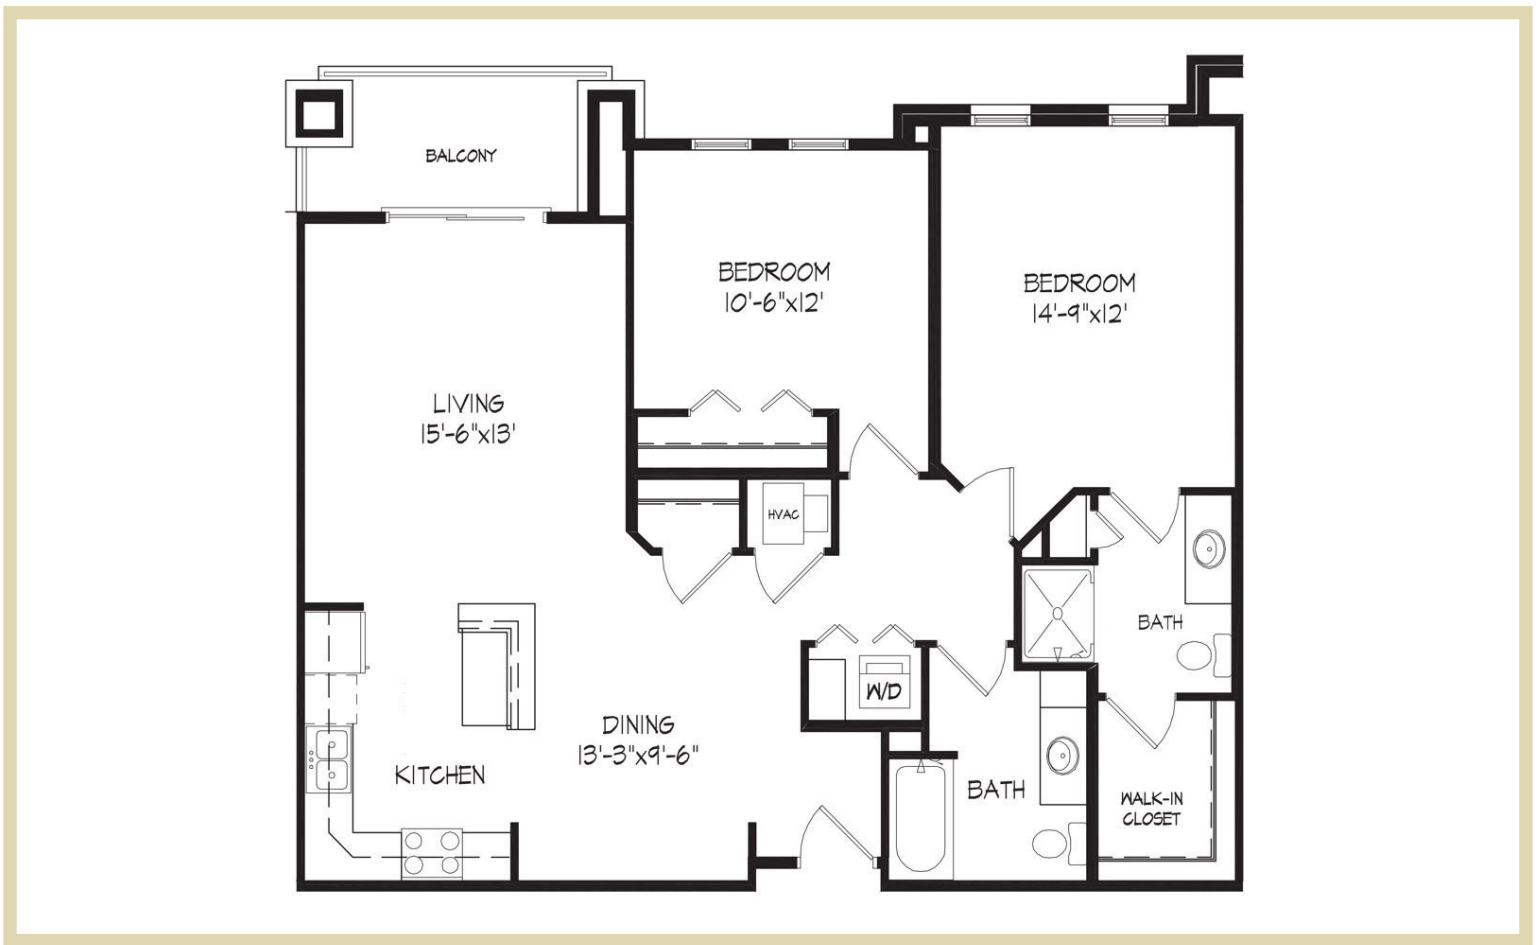

THE
OVERLOOK
 AT MIDTOWN

STYLE H-SIM | 2 BEDROOM / 2 BATHROOM | 1082 SQFT

Floor plan size and dimensions may vary* 

APARTMENT NUMBER: _____ **RENT:** _____ **DATE AVAILABLE:** _____

 8101 & 8119 Mayo Dr. Madison, WI 53719