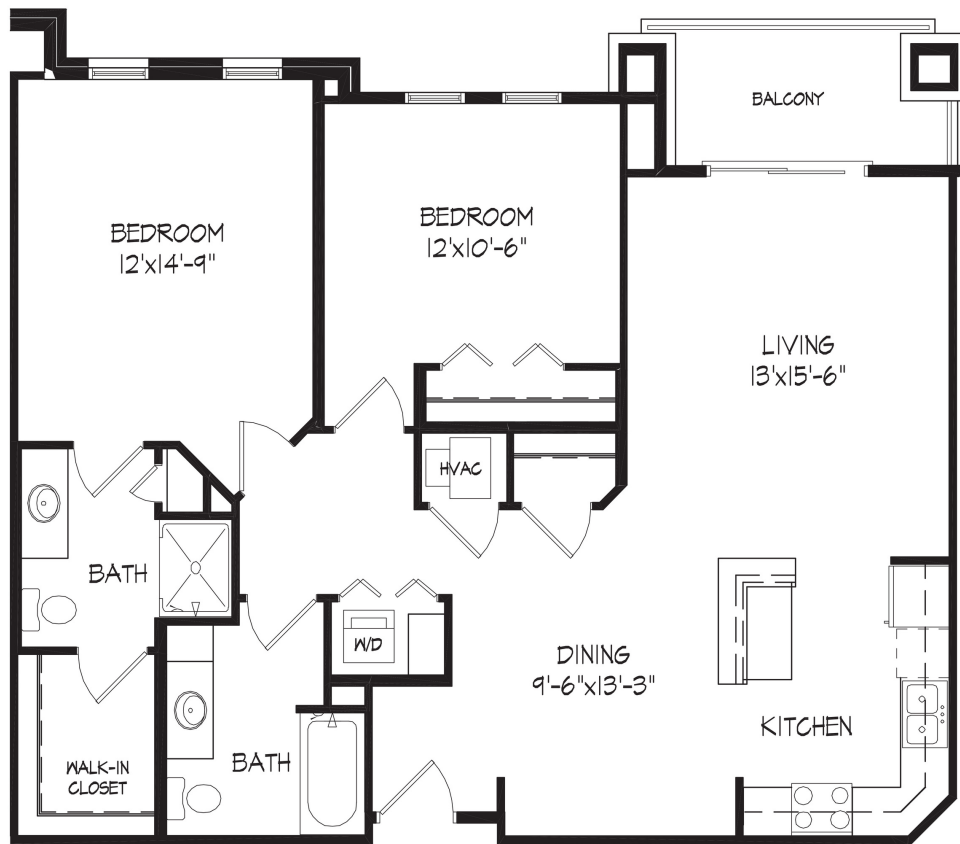

THE
OVERLOOK
 AT MIDTOWN

STYLE H | 2 BEDROOM / 2 BATHROOM | 1180 SQFT

Floor plan size and dimensions may vary* 

APARTMENT NUMBER: _____ **RENT:** _____ **DATE AVAILABLE:** _____

 8101 & 8119 Mayo Dr. Madison, WI 53719