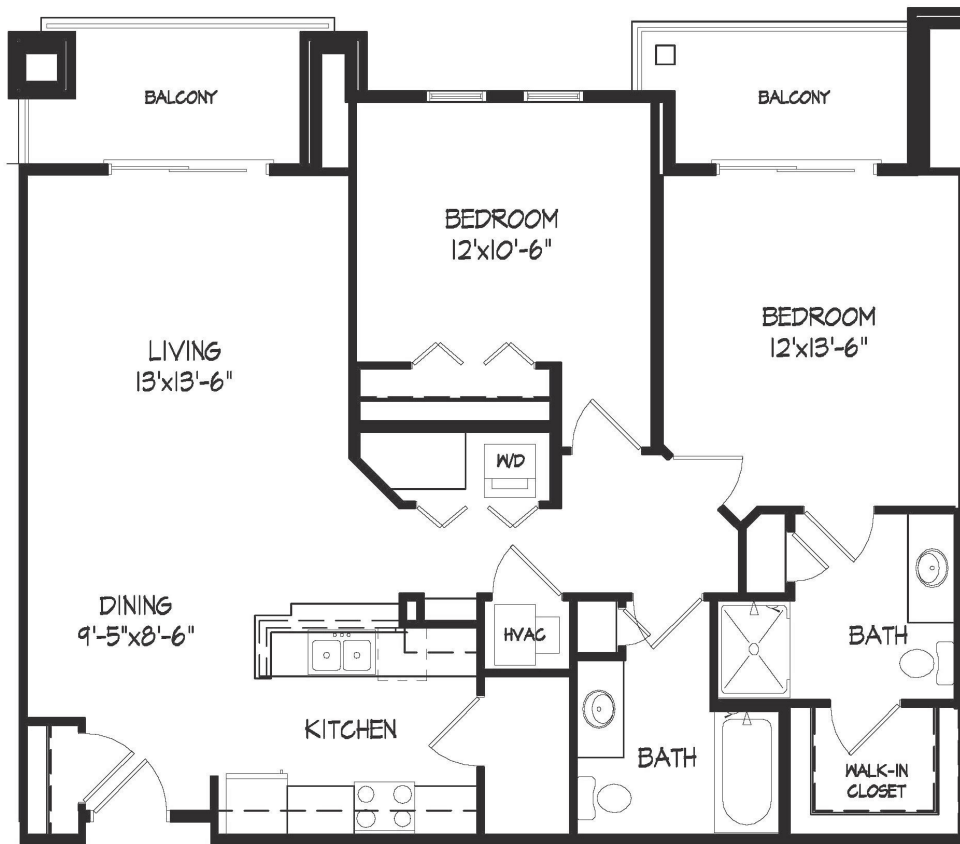

THE
OVERLOOK
 AT MIDTOWN

STYLE G | 2 BEDROOM / 2 BATHROOM | 1132 SQFT

Floor plan size and dimensions may vary* 

APARTMENT NUMBER: _____ RENT: _____ DATE AVAILABLE: _____

 8101 & 8119 Mayo Dr. Madison, WI 53719