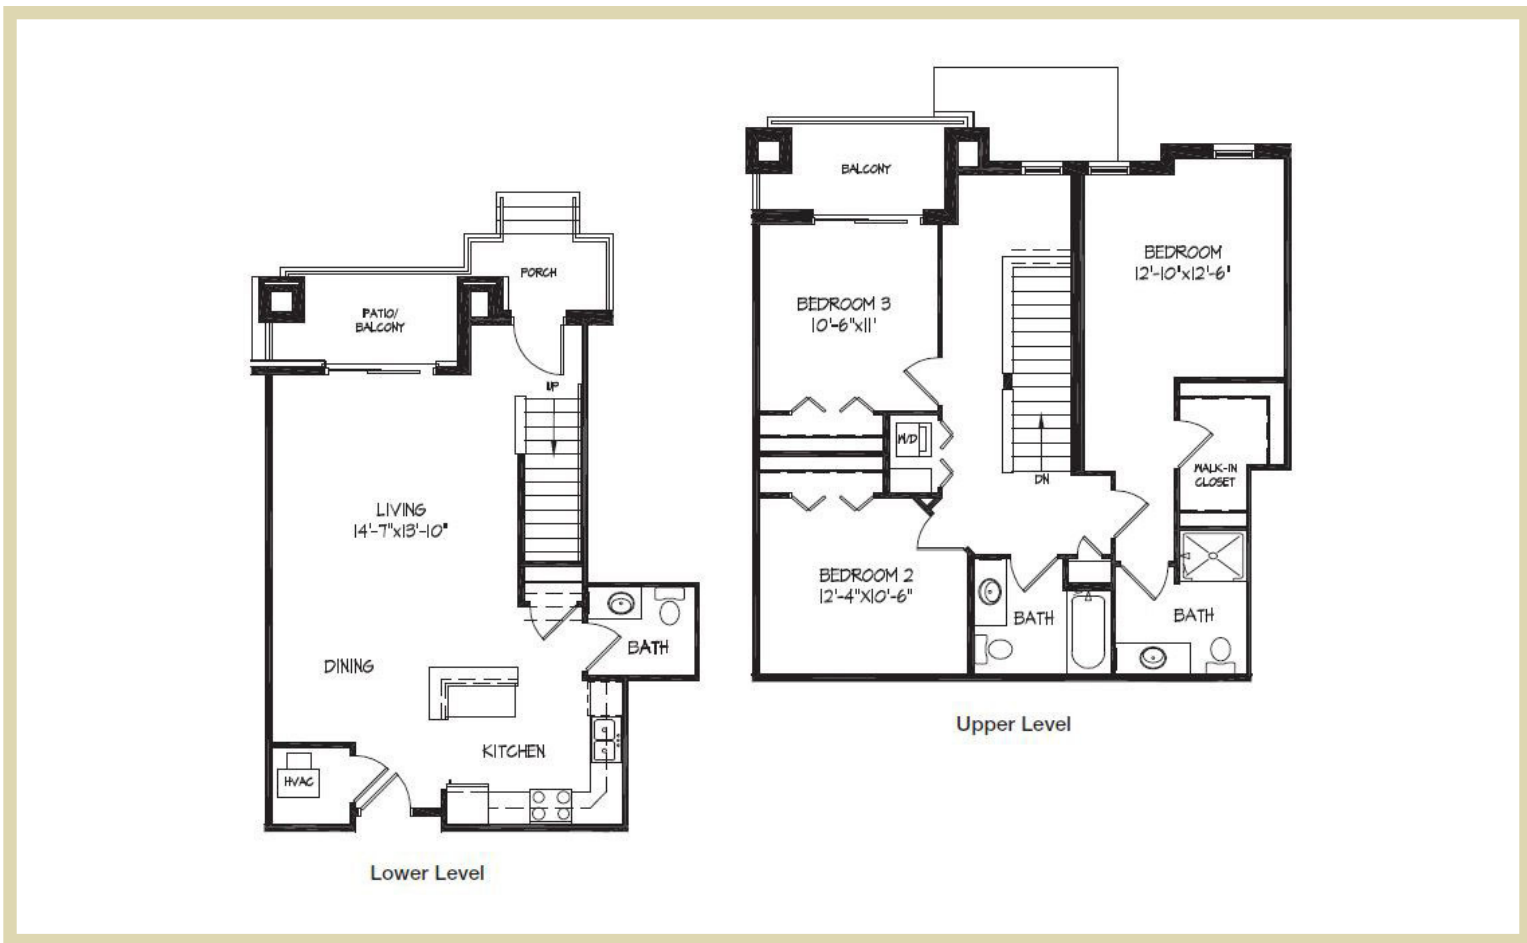

THE  
**OVERLOOK**  
 AT MIDTOWN

STYLE F-SIM | 3 BEDROOM / 2.5 BATHROOM | 1574 SQFT

Floor plan size and dimensions may vary\* 

APARTMENT NUMBER: \_\_\_\_\_ RENT: \_\_\_\_\_ DATE AVAILABLE: \_\_\_\_\_

 8101 & 8119 Mayo Dr. Madison, WI 53719