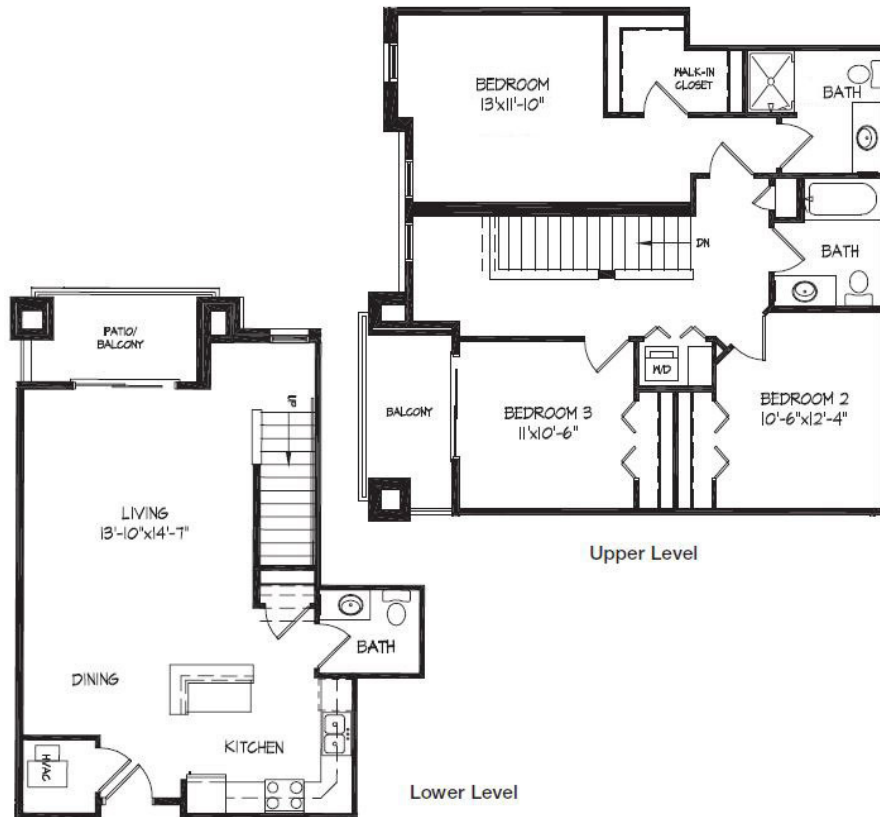

THE  
**OVERLOOK**  
 AT MIDTOWN

**STYLE F | 3 BEDROOM / 2.5 BATHROOM | 1574 SQFT**

Floor plan size and dimensions may vary\* 

**APARTMENT NUMBER:** \_\_\_\_\_ **RENT:** \_\_\_\_\_ **DATE AVAILABLE:** \_\_\_\_\_