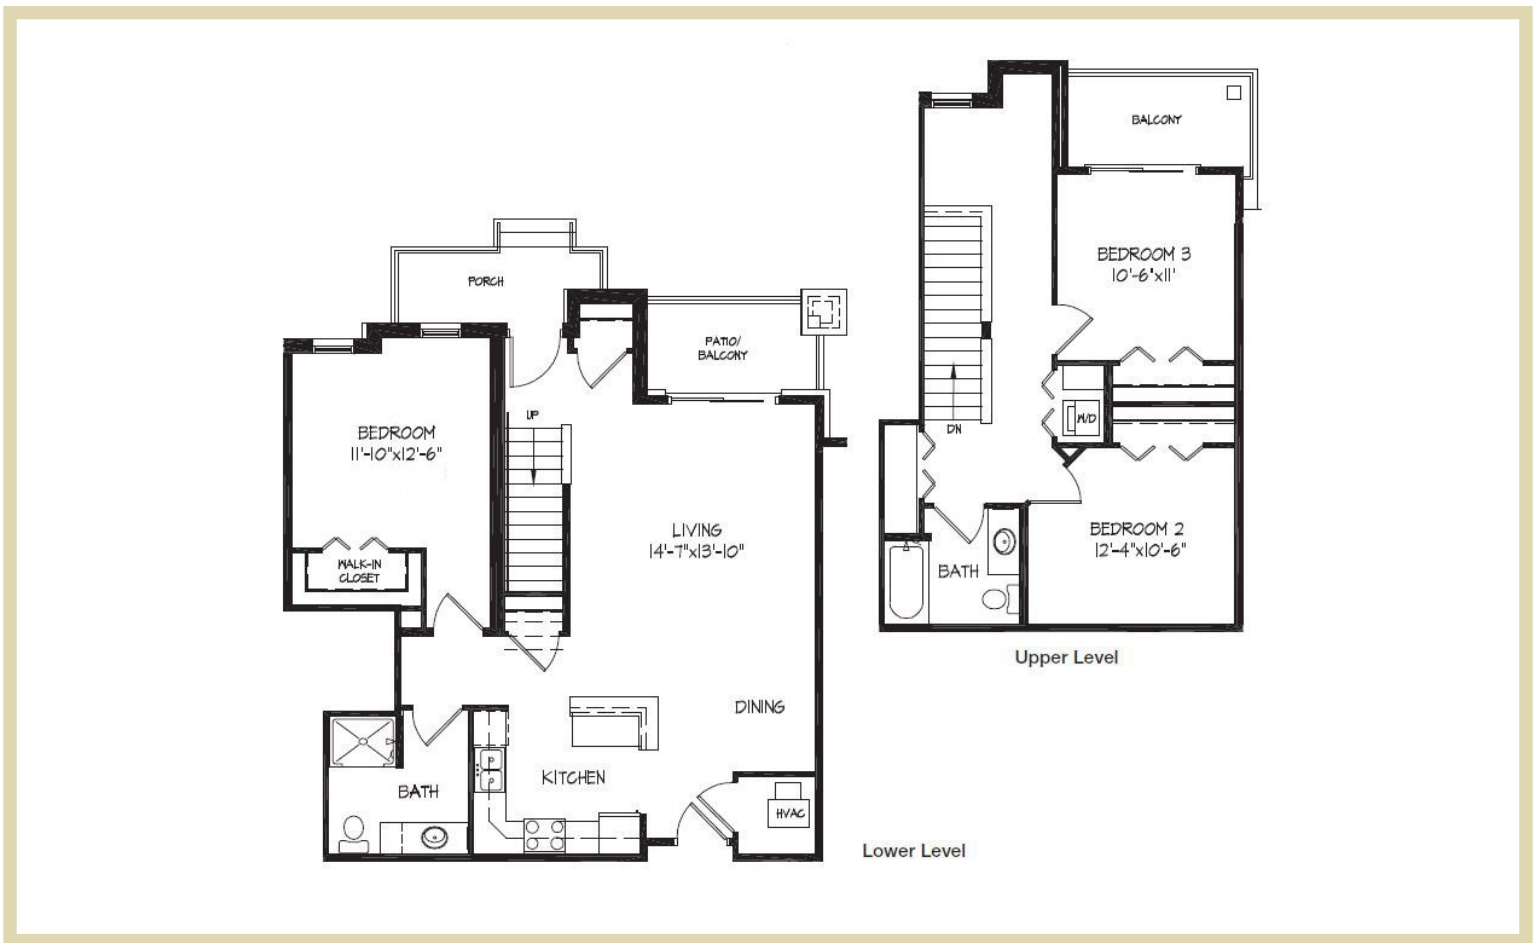

THE
OVERLOOK
 AT MIDTOWN

STYLE E-SIM | 3 BEDROOM / 2 BATHROOM | 1550 SQFT

Floor plan size and dimensions may vary* 

APARTMENT NUMBER: _____ **RENT:** _____ **DATE AVAILABLE:** _____

 8101 & 8119 Mayo Dr. Madison, WI 53719