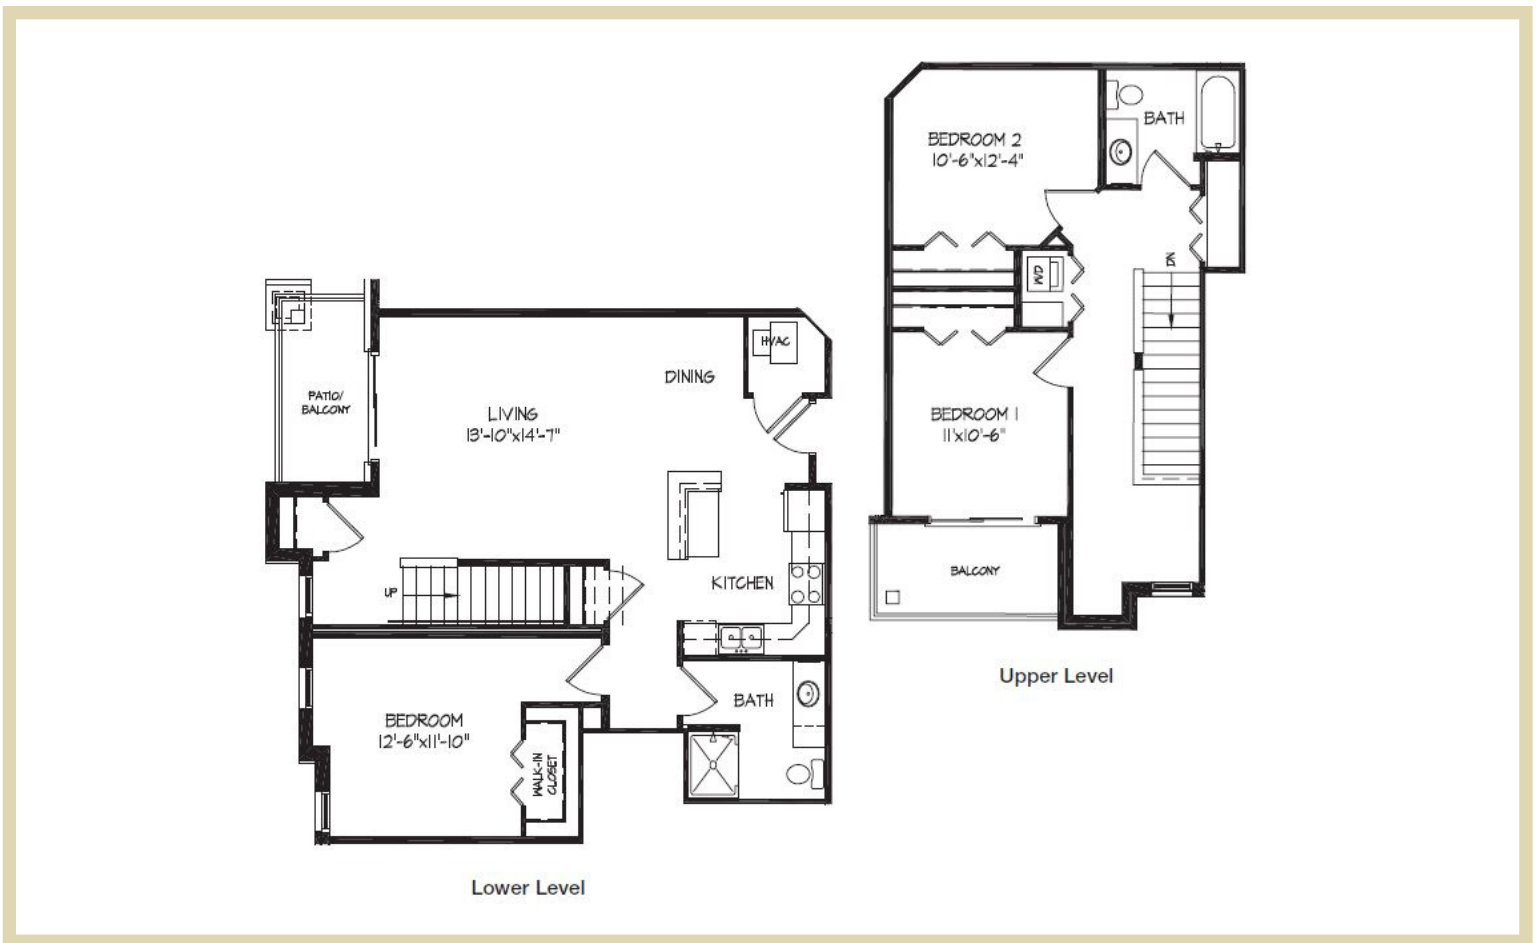

THE  
**OVERLOOK**  
 AT MIDTOWN

**STYLE E | 3 BEDROOM / 2 BATHROOM | 1546 - 1551 SQFT**

Floor plan size and dimensions may vary\* 

**APARTMENT NUMBER:** \_\_\_\_\_ **RENT:** \_\_\_\_\_ **DATE AVAILABLE:** \_\_\_\_\_