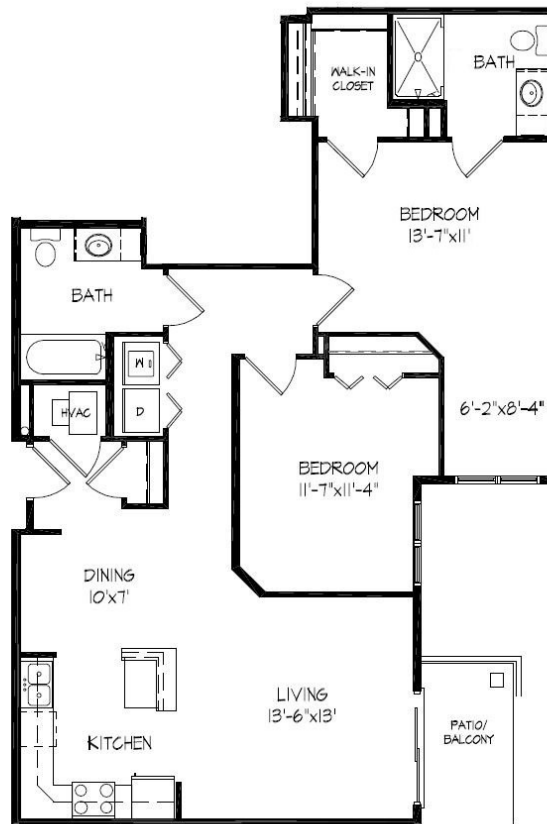

THE  
**OVERLOOK**  
 AT MIDTOWN

**STYLE D-SIM | 2 BEDROOM / 2 BATHROOM | 1128 - 1132 SQFT**

Floor plan size and dimensions may vary\* 

**APARTMENT NUMBER:** \_\_\_\_\_ **RENT:** \_\_\_\_\_ **DATE AVAILABLE:** \_\_\_\_\_