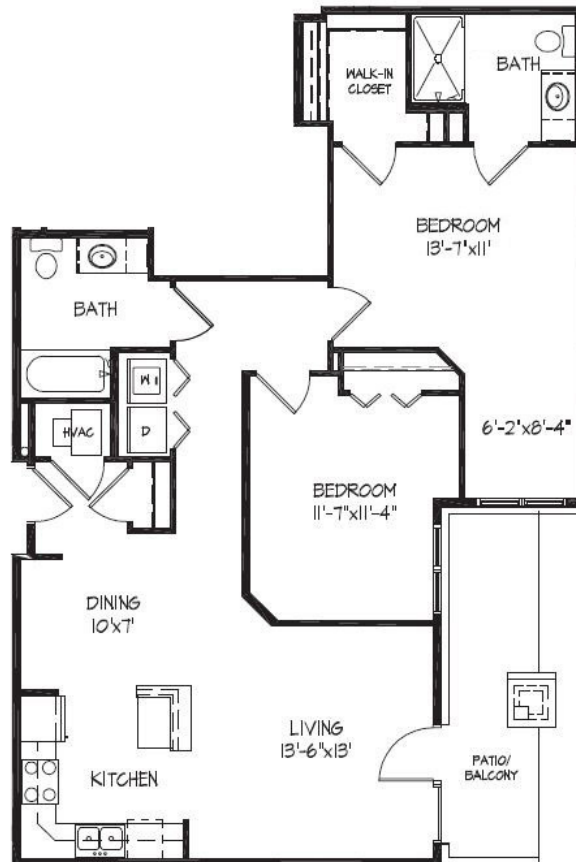

THE  
**OVERLOOK**  
 AT MIDTOWN

**STYLE D | 2 BEDROOM / 2 BATHROOM | 1128 - 1132 SQFT**

Floor plan size and dimensions may vary\* 

**APARTMENT NUMBER:** \_\_\_\_\_ **RENT:** \_\_\_\_\_ **DATE AVAILABLE:** \_\_\_\_\_