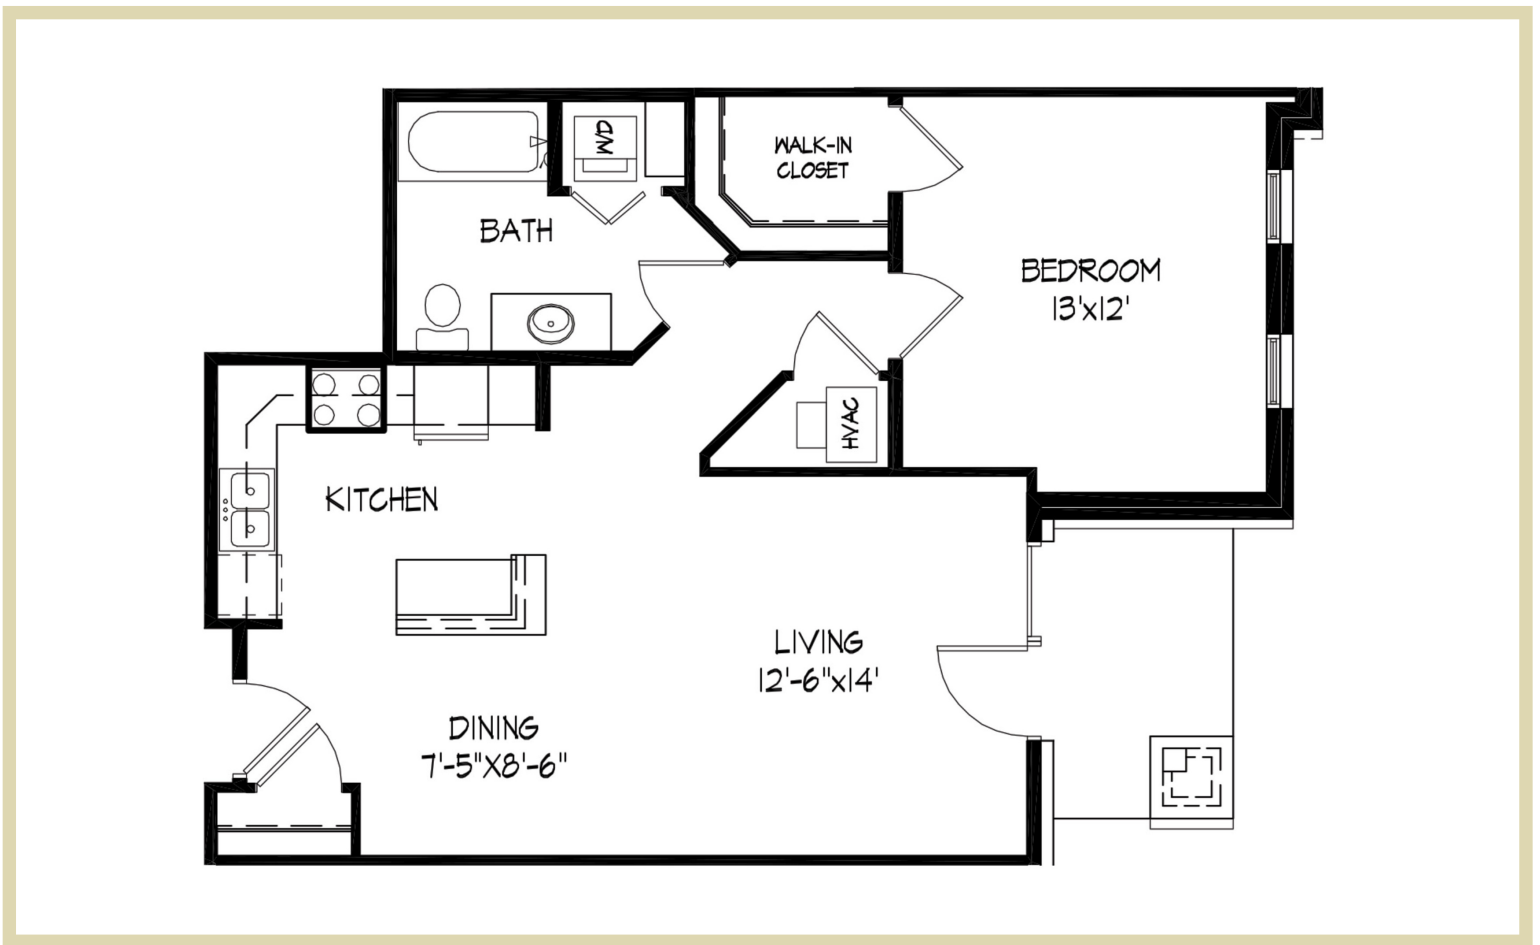

THE
OVERLOOK
 AT MIDTOWN

STYLE C2 | 1 BEDROOM / 1 BATHROOM | 783 SQFT

Floor plan size and dimensions may vary* 

APARTMENT NUMBER: _____ **RENT:** _____ **DATE AVAILABLE:** _____

 8101 & 8119 Mayo Dr. Madison, WI 53719