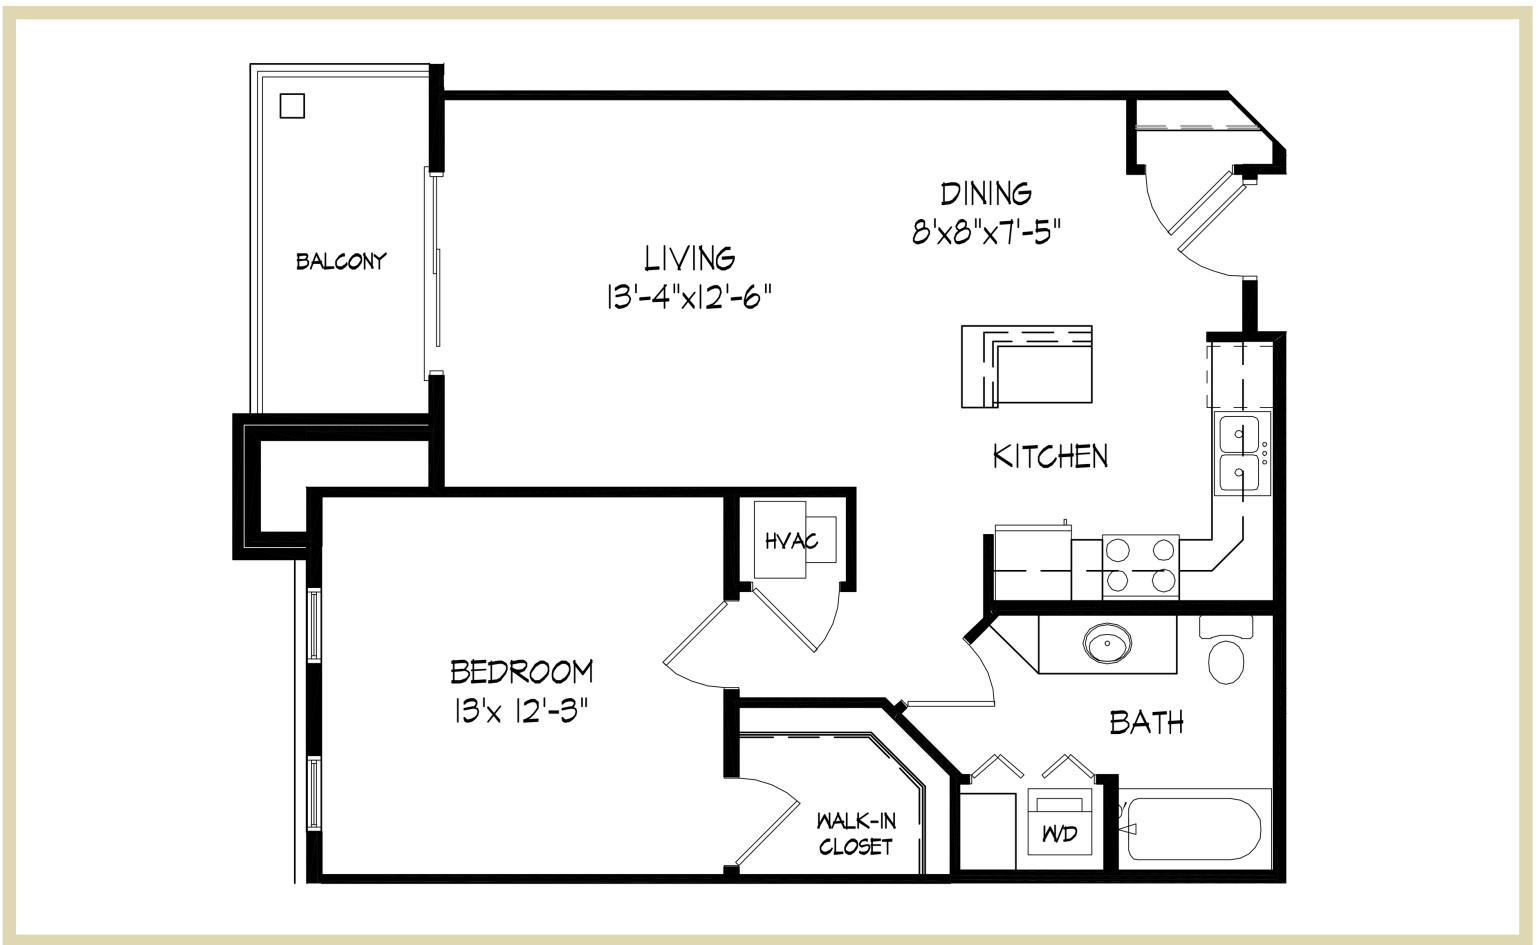

THE  
**OVERLOOK**  
 AT MIDTOWN

**STYLE C1-SIM | 1 BEDROOM / 1 BATHROOM | 762 - 781 SQFT**

Floor plan size and dimensions may vary\* 

**APARTMENT NUMBER:** \_\_\_\_\_ **RENT:** \_\_\_\_\_ **DATE AVAILABLE:** \_\_\_\_\_