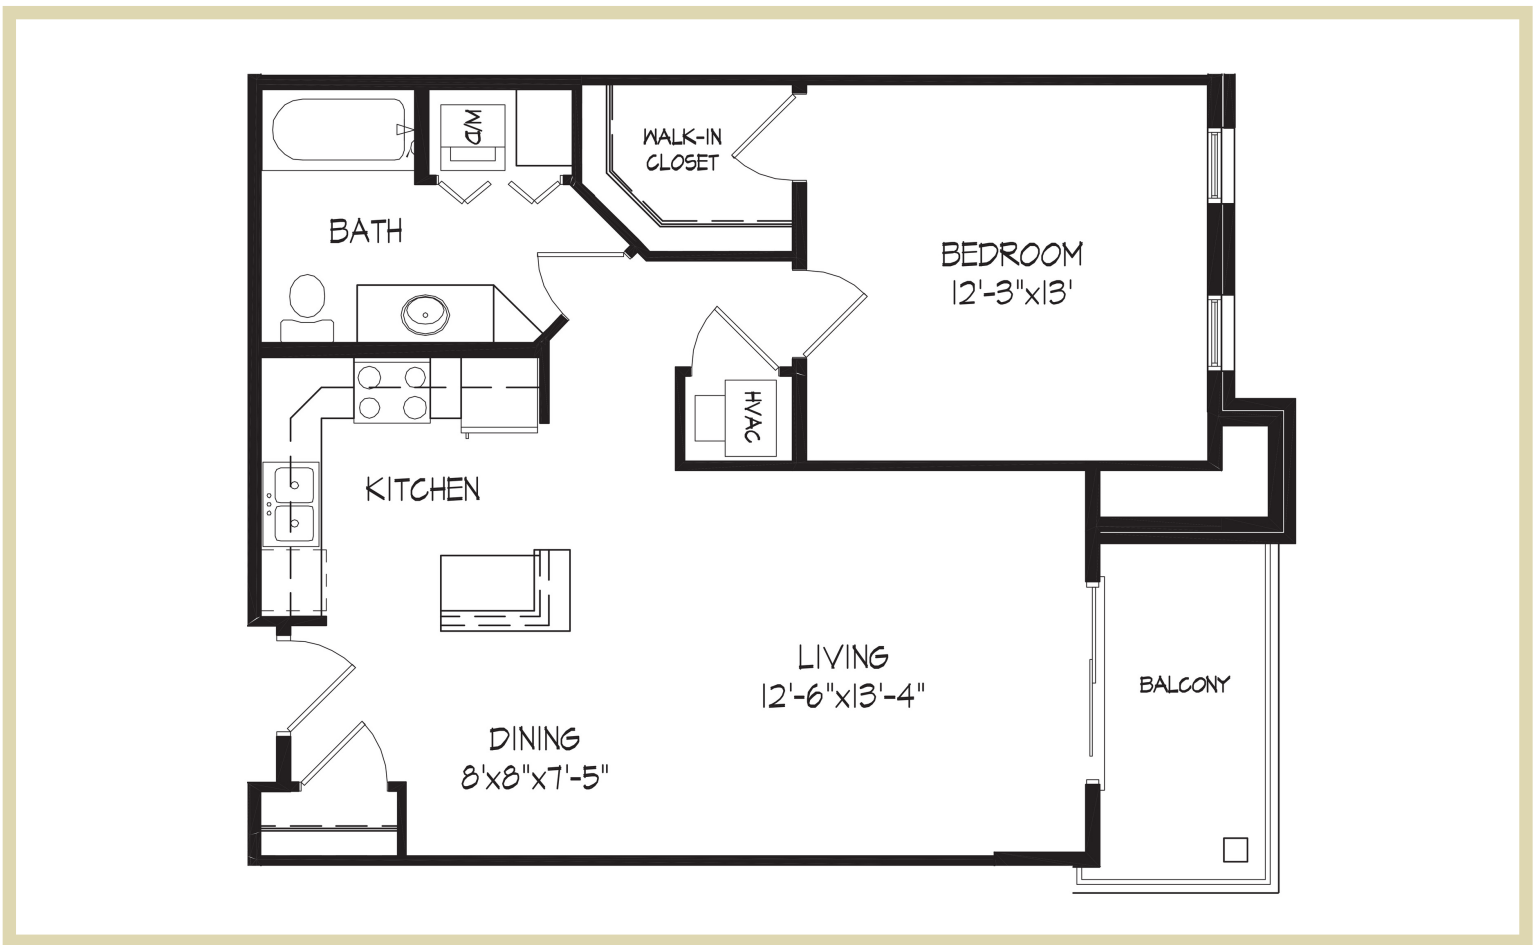

THE  
**OVERLOOK**  
 AT MIDTOWN

**STYLE C1 | 1 BEDROOM / 1 BATHROOM | 783 SQFT**

Floor plan size and dimensions may vary\* 

**APARTMENT NUMBER:** \_\_\_\_\_ **RENT:** \_\_\_\_\_ **DATE AVAILABLE:** \_\_\_\_\_