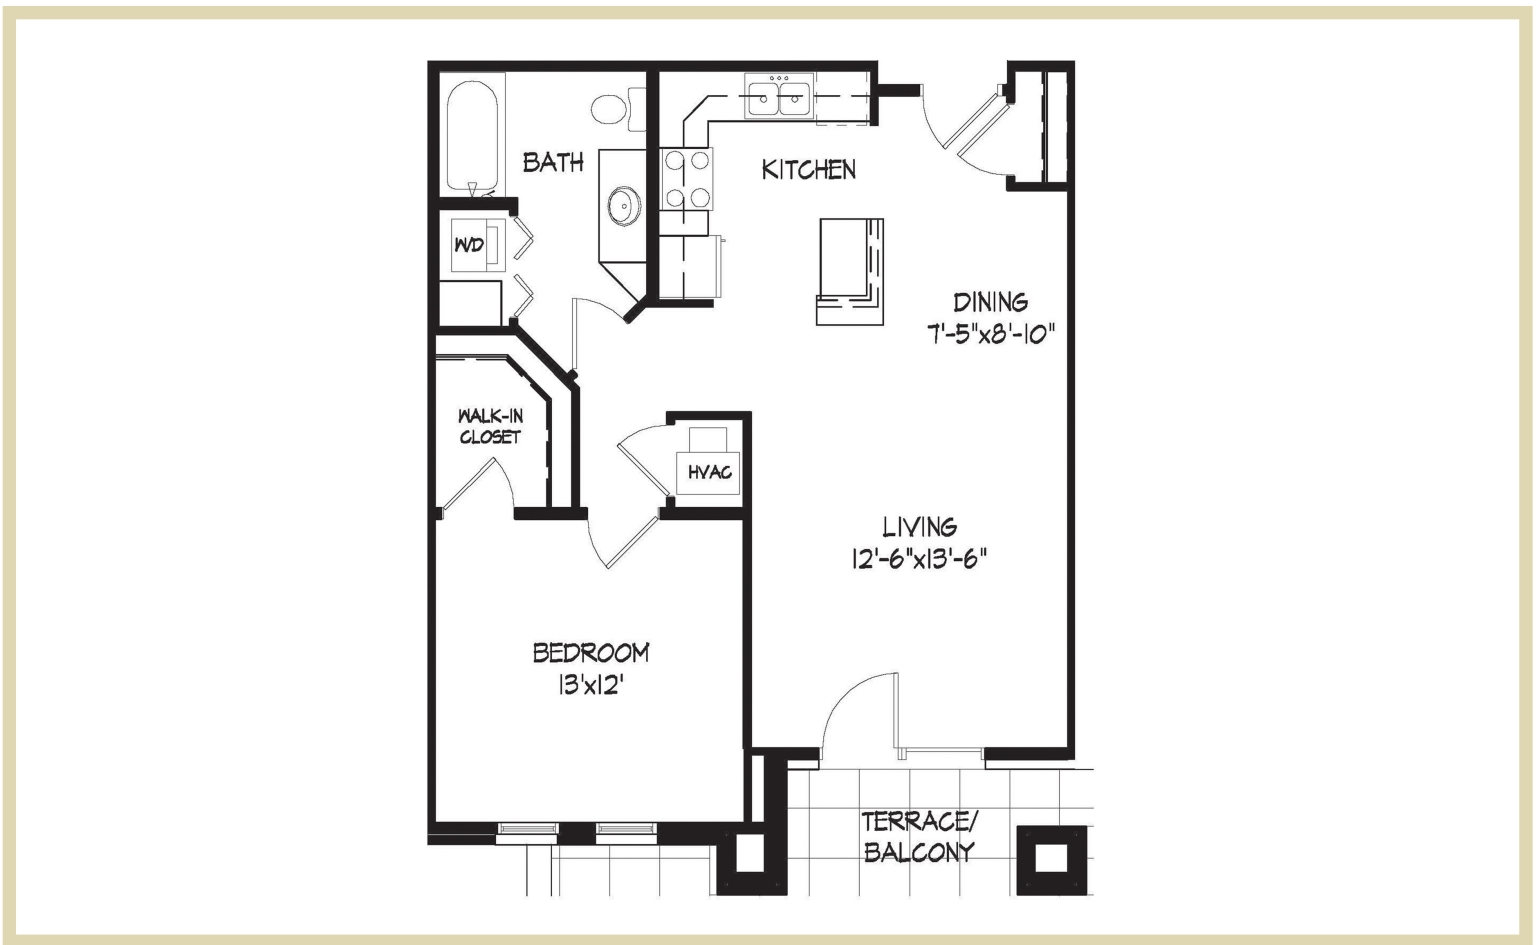

THE
OVERLOOK
 AT MIDTOWN

STYLE C | 1 BEDROOM / 1 BATHROOM | 765 SQFT

Floor plan size and dimensions may vary* 

APARTMENT NUMBER: _____ RENT: _____ DATE AVAILABLE: _____

 8101 & 8119 Mayo Dr. Madison, WI 53719