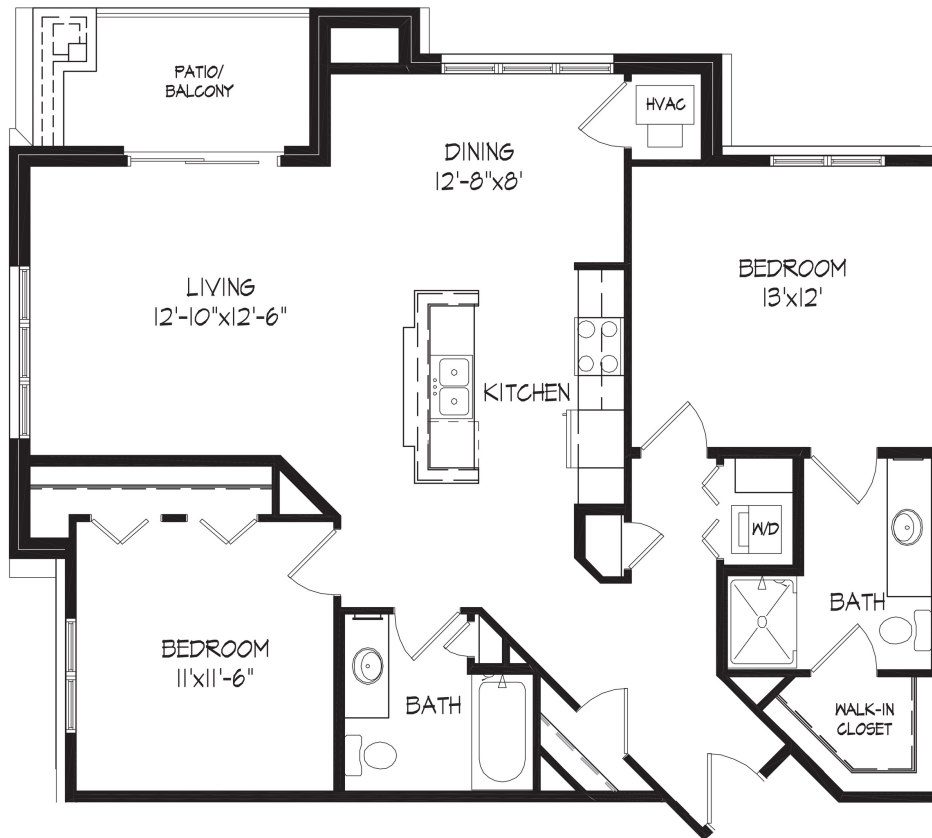

THE
OVERLOOK
 AT MIDTOWN

STYLE B1 | 2 BEDROOM / 2 BATHROOM | 1082 - 1172 SQFT

Floor plan size and dimensions may vary* 

APARTMENT NUMBER: _____ **RENT:** _____ **DATE AVAILABLE:** _____

 8101 & 8119 Mayo Dr. Madison, WI 53719