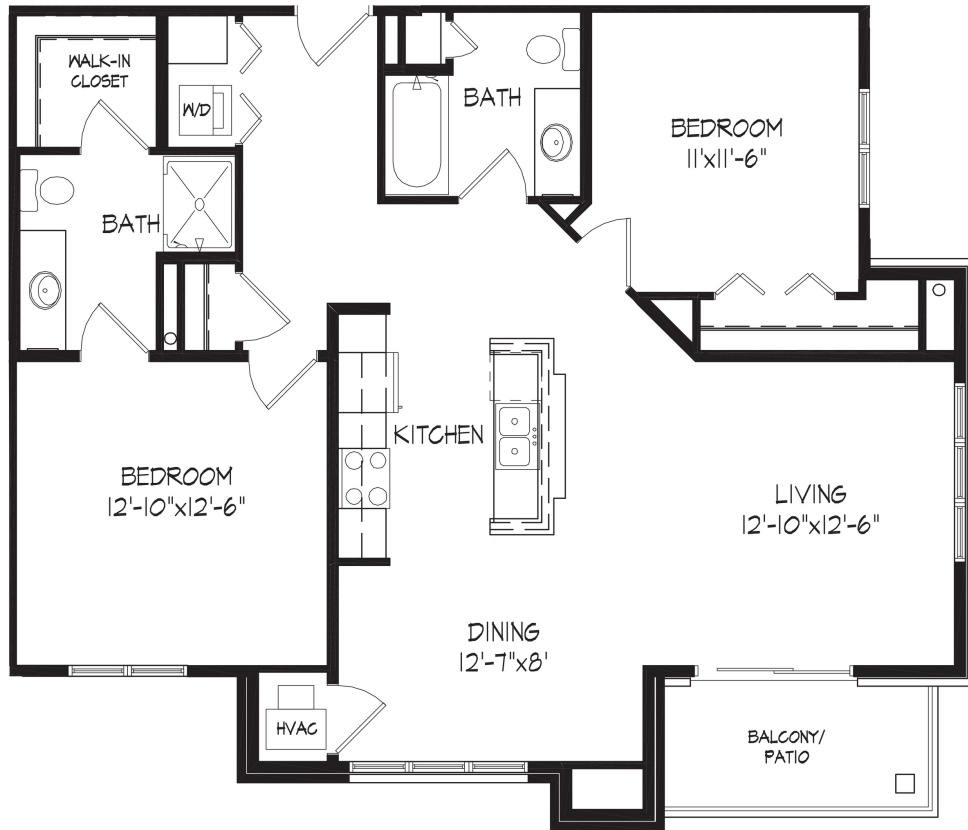

THE  
**OVERLOOK**  
 AT MIDTOWN

**STYLE B-SIM | 2 BEDROOM / 2 BATHROOM | 1152 SQFT**

Floor plan size and dimensions may vary\* 

**APARTMENT NUMBER:** \_\_\_\_\_ **RENT:** \_\_\_\_\_ **DATE AVAILABLE:** \_\_\_\_\_