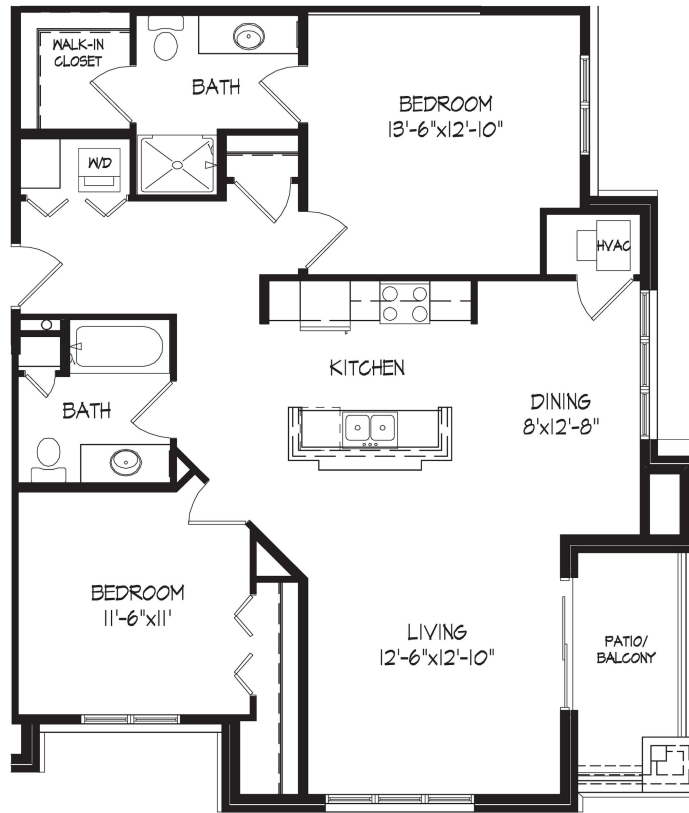

THE  
**OVERLOOK**  
 AT MIDTOWN

**STYLE B | 2 BEDROOM / 2 BATHROOM | 1164 SQFT**

Floor plan size and dimensions may vary\* 

**APARTMENT NUMBER:** \_\_\_\_\_ **RENT:** \_\_\_\_\_ **DATE AVAILABLE:** \_\_\_\_\_