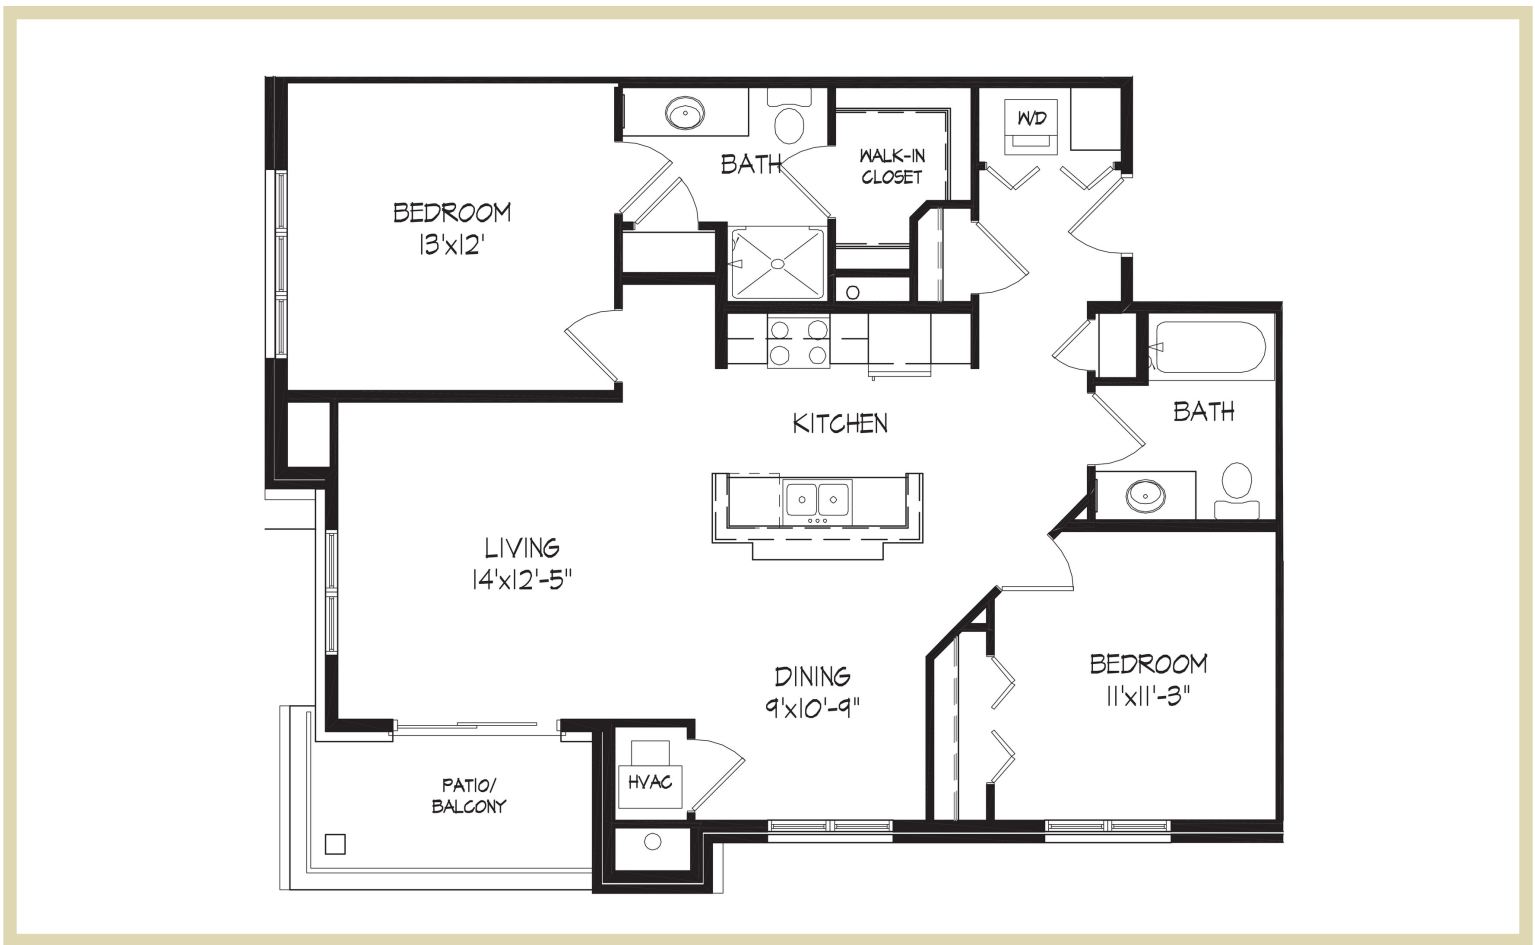

THE  
**OVERLOOK**  
 AT MIDTOWN

**STYLE A | 2 BEDROOM / 2 BATHROOM | 1082 SQFT**

Floor plan size and dimensions may vary\* 

**APARTMENT NUMBER:** \_\_\_\_\_ **RENT:** \_\_\_\_\_ **DATE AVAILABLE:** \_\_\_\_\_