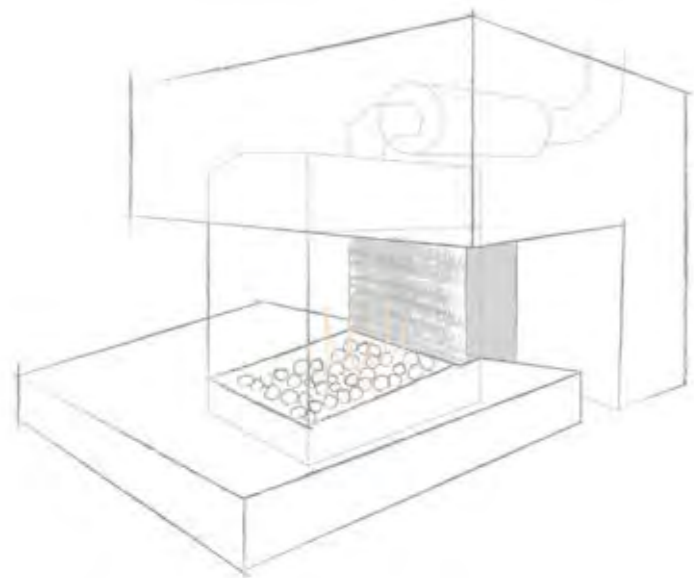

HYBRID

WHERE FUNCTION FUSES WITH FLAIR

The Hybrid fire is a stunning collaboration of the Pure Vision and Simplicity. It allows the designer to position the fire in corners with the solid side to the wall and glass side open to the room. A glass back can also be added to allow viewing from the room behind the fire creating a fantastic visual between two separate spaces.

- Decorative
- Contemporary
- New Application
- Electronic ignition
- Glass back option
- Natural gas or LPG
- Conventional or Power Flue™