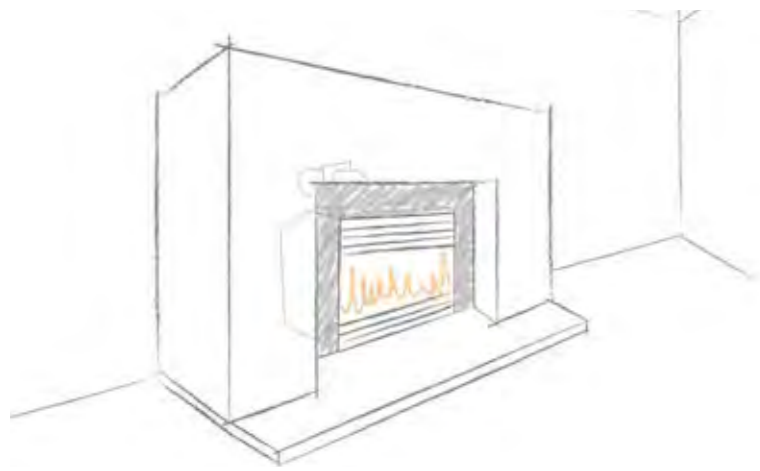

CAPTIVA

ELEGANT AND EFFICIENT

The Captiva™ gas fire is a glass fronted, star rated space heater, designed to heat large areas whilst keeping the gas bills under control. It is available with either a black or stainless steel finish and looks great in modern or classic environments. With 2 media options available; logs and coals or pebbles, this fire commands attention. The Captiva™ can be flued horizontally or vertically up to 8.5m using a direct vent balanced flue system, which takes the combustion air from outside. Beauty and efficiency in one fire.