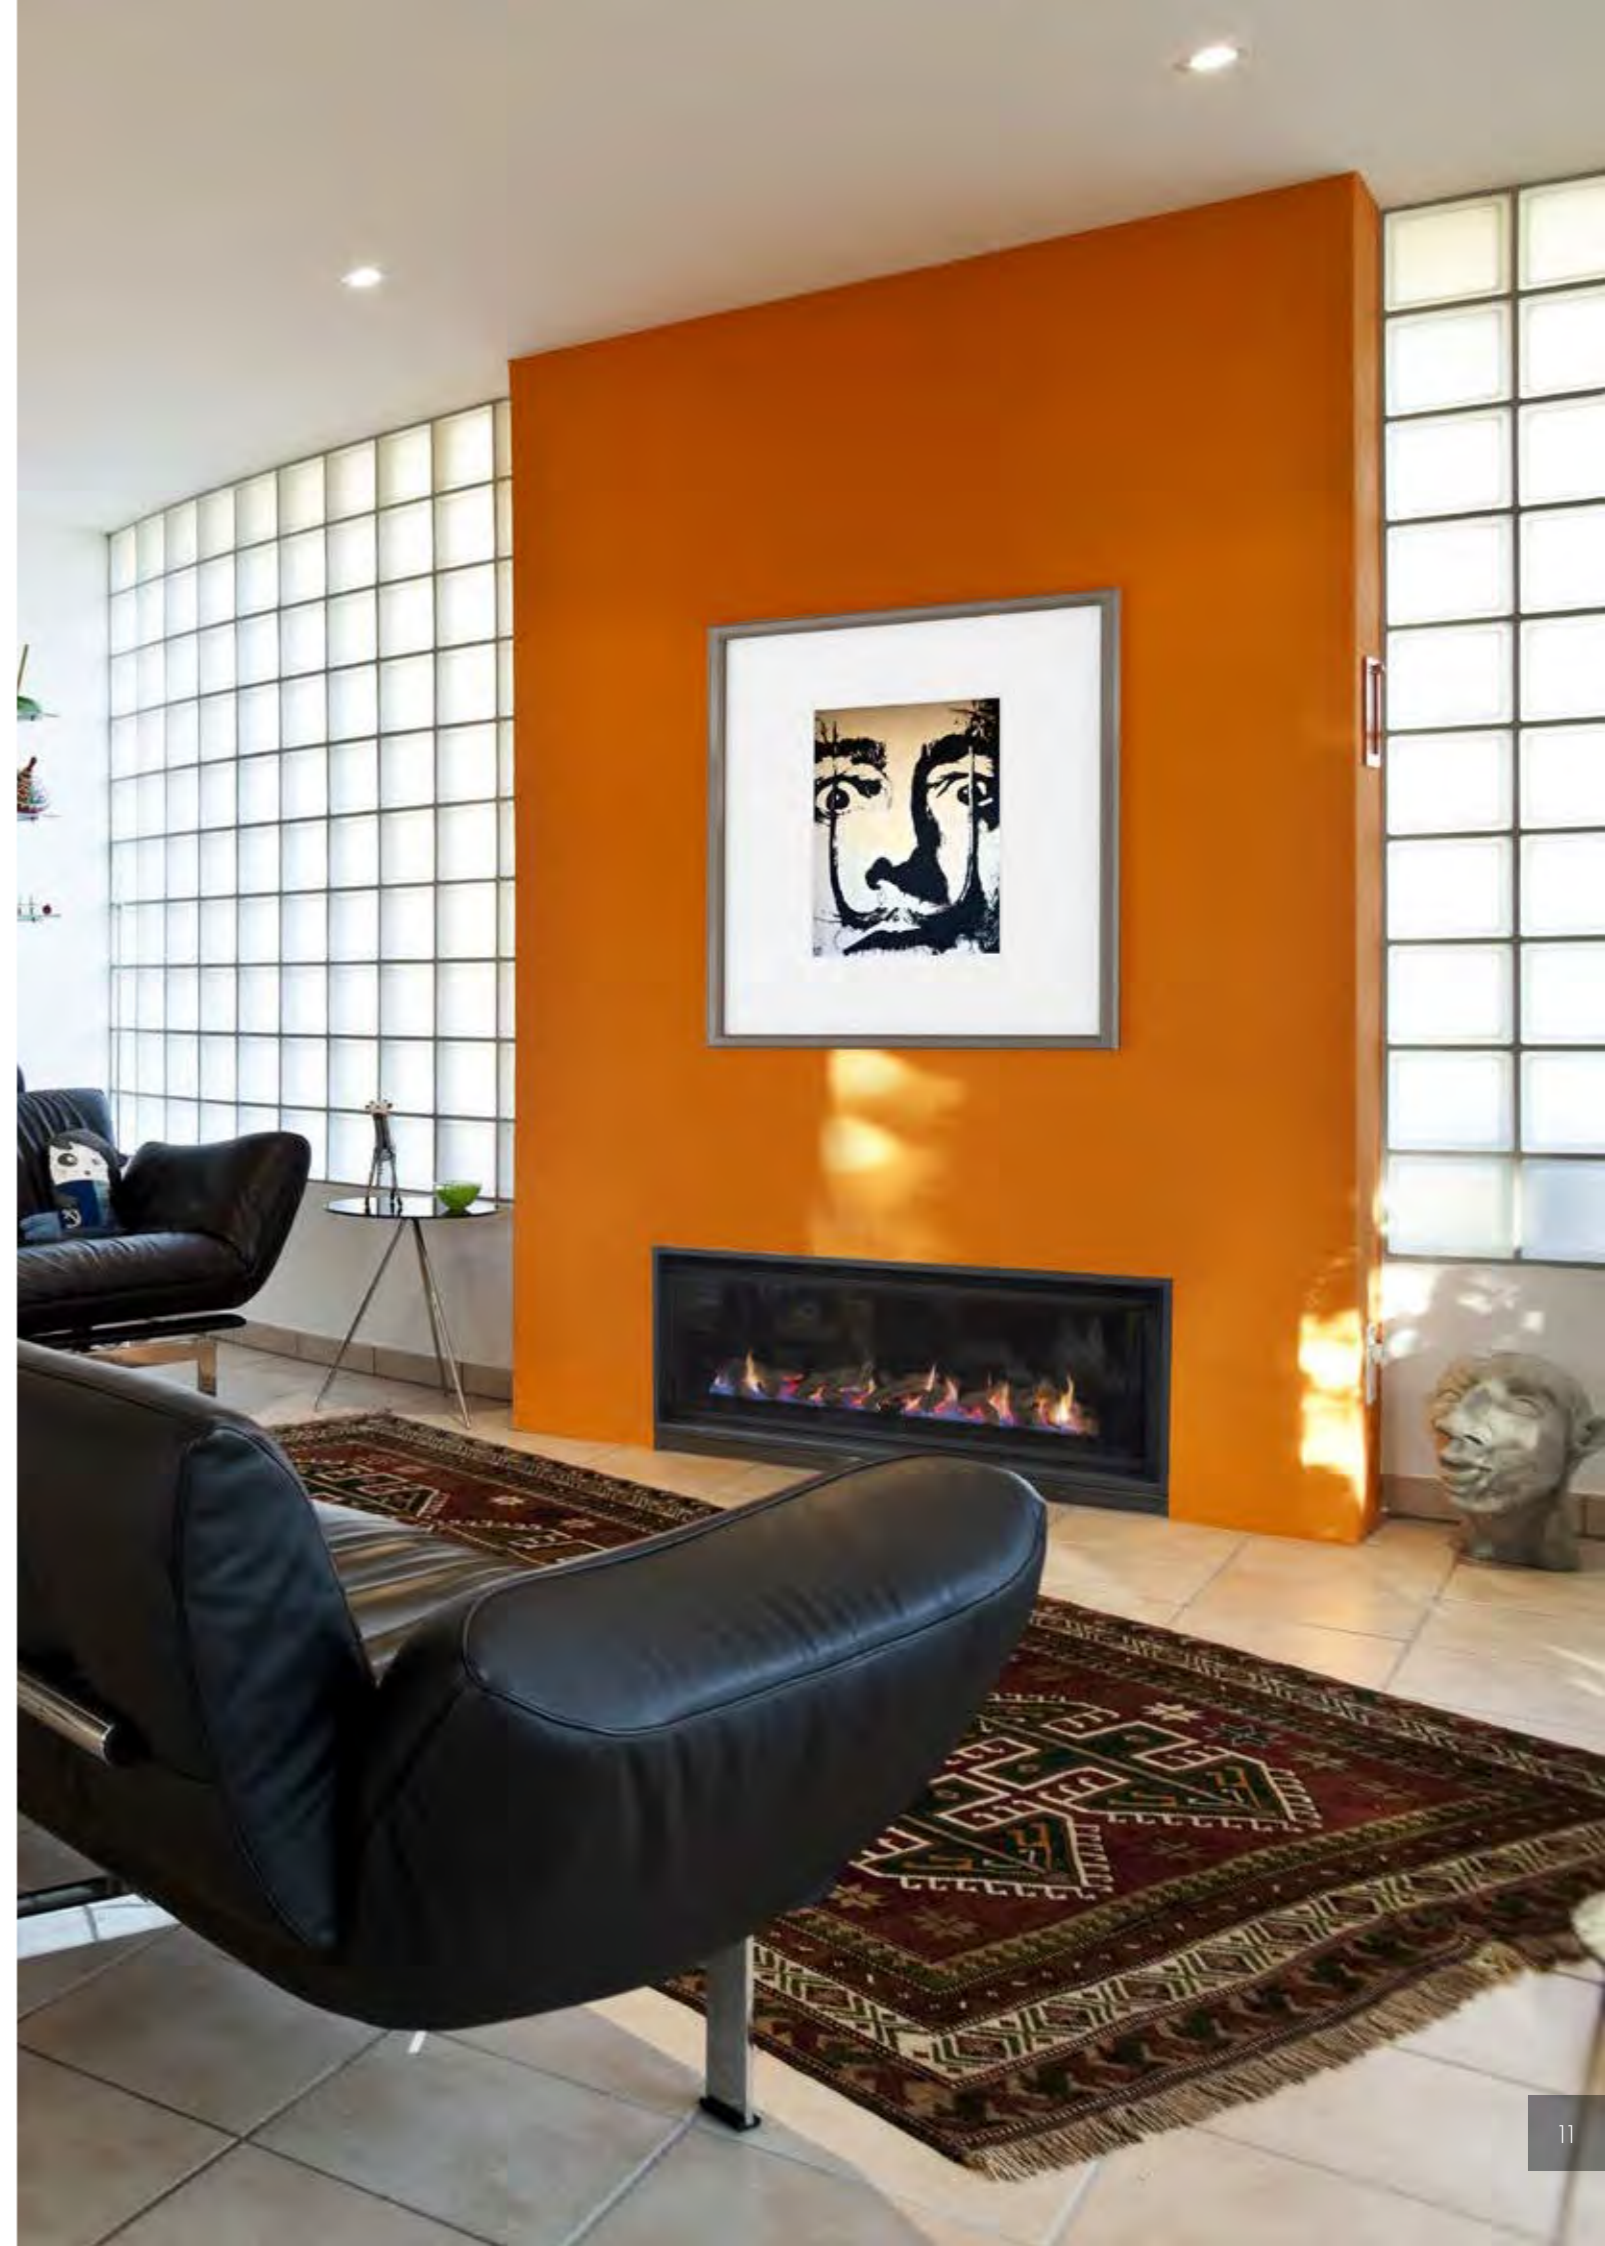

ELEMENT

A BREATHTAKING ADDITION TO ANY SPACE

The Element range is simply breathtaking with its clean lines, beautiful flame pattern and multiple media options. With an impressive star rating and the latest in power balanced flue technology it makes it the perfect package for the discerning buyer. A full remote is standard giving the owner complete control of the fire. The Element also has WiFi capability with an app enabling operation of your fire from your smart device so your room is nice and cosy for when you get home!

- Power balanced flue
- New Application
- Natural gas, LPG or ULPG
- Full remote control function
- Double glazed space heater
- WiFi compatible
- Out of home control coming soon