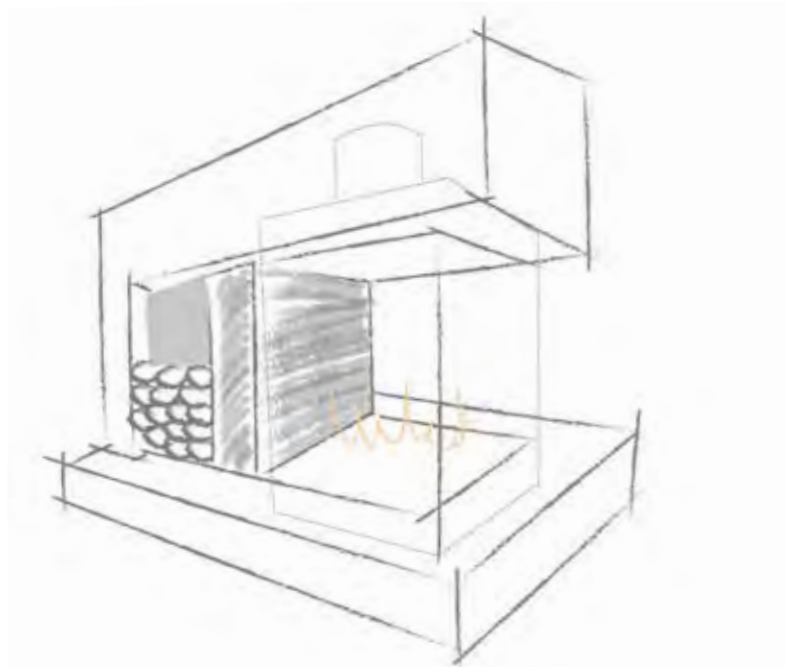

SIGNATURE

TRULY CUTTING EDGE DESIGN

The Signature range is truly cutting edge design. With the ability to add glass to one, two, three or four sides of the Double Vision, Elegance, Simplicity or Pure Vision models, it allows the designer total flexibility. Once the decision has been made on which sides will have glass, the designer then has the option to extend the glass up to 1600mm, creating an incredible design centrepiece for the modern home or commercial space.

Decorative

Contemporary

Electronic ignition

New application

Natural gas or LPG

Conventional or Power Flue™

Glass options on all sides up to
1600mm