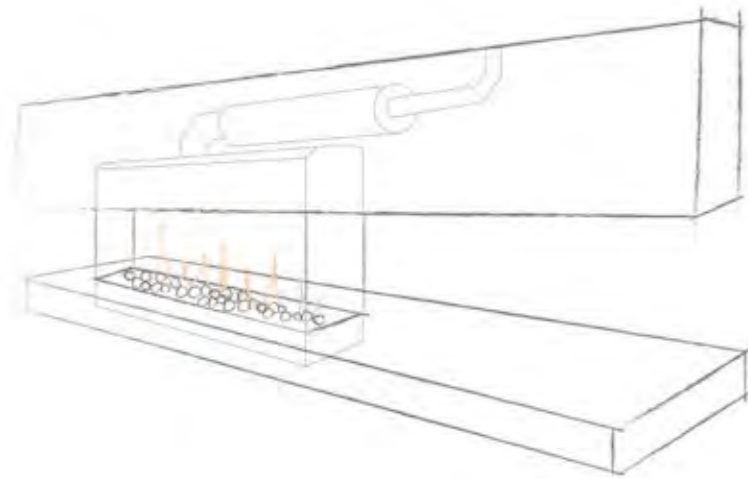

PURE VISION

GO FOR MAXIMUM VISUAL IMPACT

With its contemporary styling and innovative construction, our Pure Vision gas fireplace is the ultimate designer addition for any modern home. The fireplace's unique design flexibility means it can be tailored to suit any requirement, including the option of a glass back to allow the fire to be viewed from two rooms!

- Decorative
- Contemporary
- New application
- Electronic ignition
- Glass back option
- Natural gas or LPG
- Conventional or Power flue™