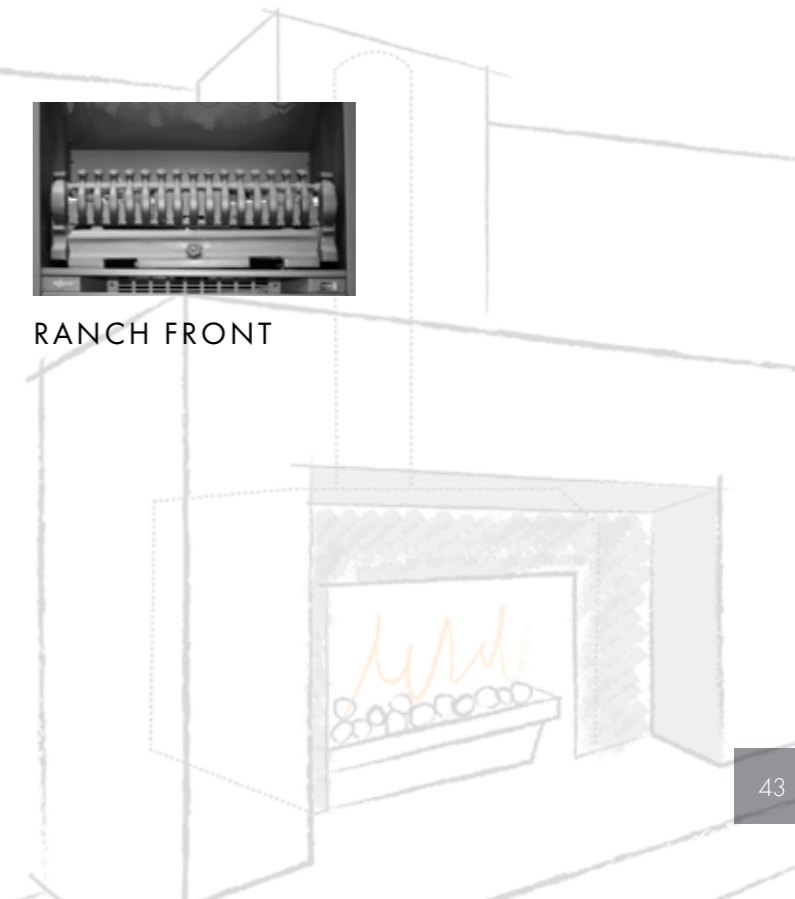

PEDESTAL
BLACK | STAINLESS STEEL

RANCH FRONT

PURE VISION

GO FOR MAXIMUM VISUAL IMPACT

With its contemporary styling and innovative construction, our Pure Vision gas fireplace is the ultimate designer addition for any modern home. The fireplace's unique design flexibility means it can be tailored to suit any requirement, including the option of a glass back to allow the fire to be viewed from two rooms!