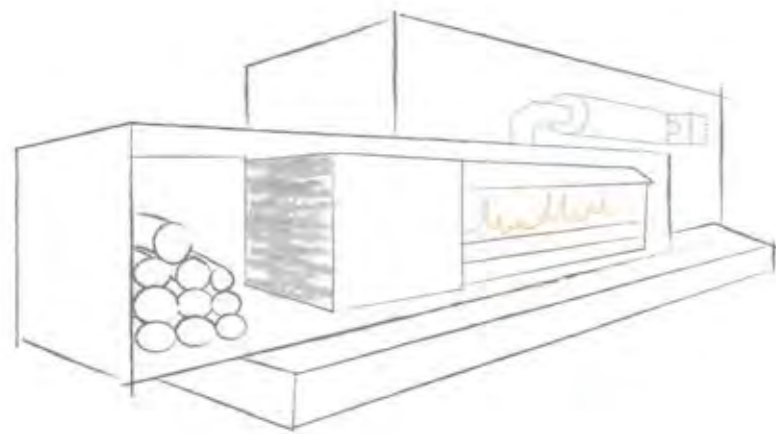

HEATSEEKER

HEATING ON A GRAND SCALE

Create the warmth and atmosphere of an open fire with the convenience and cleanliness of gas. The Heatseeker™ delivers optimum radiant and fan assisted convected heat. Offering total design flexibility ranging from old world to traditional or contemporary finishes. The Heatseeker™ fire is available in three convenient sizes that are ideal for new or existing fireplace applications.

Natural gas or LPG

Conventional or Power flue™

New or existing applications

Old world, traditional or contemporary

Convected plus radiant heat