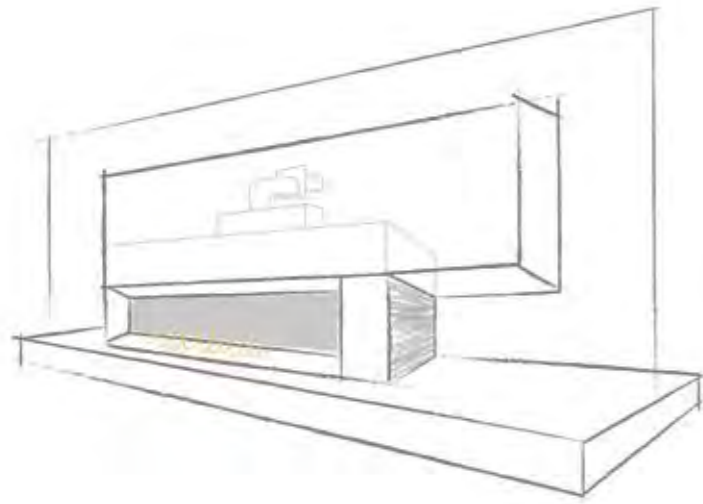

3 FUEL BED MEDIA OPTIONS

RED GUM

FOREST FLOOR

LOGS & COALS

PEBBLE OPTIONS
BLACK
WHITE
MIXED SHADES

LANDSCAPE

THE MOST ALLURING PANORAMIC FIRE

Our Landscape™ fireplaces feature a range of stylish finishes including 50mm trims or optional 16mm profile trims for a frameless look and a full width glass viewing area to maximise the brilliant flame pattern's impact. A stunning centrepiece for your room, the Landscape™ also creates a cosy environment. The Landscape™ looks great and impresses with its high energy efficiency star rating. With a full remote as standard, you have complete control over the room's temperature.