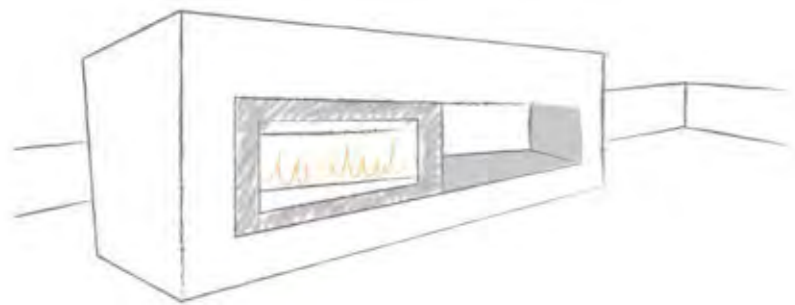

WOOD OPTION
DRIFTWOOD

STONE OPTIONS
PEBBLES
VOLCANIC ROCK

GLASS OPTIONS
GOLD
CLEAR

EXURO

BRING SOME HEAT AND AMBIENCE TO THE PARTY

The Exuro™ will not only look great in your alfresco or outdoor entertaining area, but it will also bring some warmth to the party. With its sleek looks and optional black or stainless steel beveled trims it is sure to impress your guests. The Exuro™ can be built into any environment to suit the surrounding finishes and as it doesn't need a flue there are virtually no boundaries when looking for the ideal location for installation.