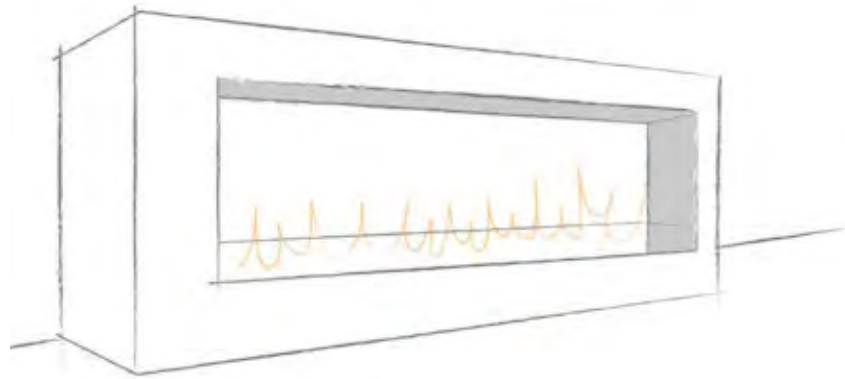

PITFIRE

BRINGING PERFECT AMBIENCE OUTSIDE

The Pit Fire range is the perfect way to bring that extra touch of class and ambience to the outside. Able to be installed in Alfresco areas as well as integrated into architecturally landscaped surrounds, the Pit Fire comes in two different shapes and have the option of five different types of media. Whatever shape, size or finish, these fires are sure to impress all year round.