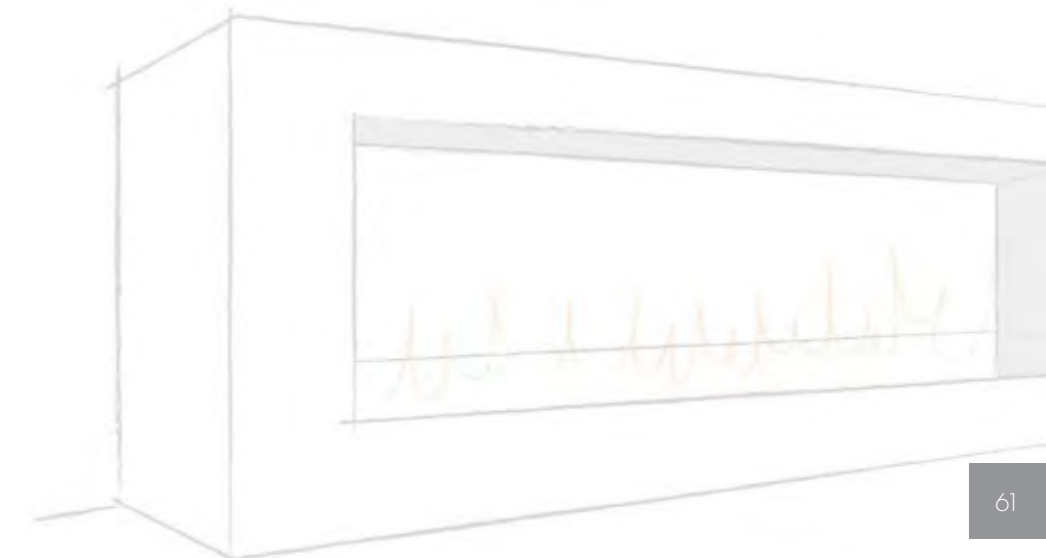

DECORATIVE GAS FIRE

PITFIRE

SCAN FOR
MORE INFO

1) OPTIONS

600 SQUARE

SIZE
660 x 660 x 450mm

MAX ENERGY INPUT
NG - 80Mj/h
LPG - 80Mj/h

400X800

SIZE
860 x 460 x 450mm

MAX ENERGY INPUT
NG - 75Mj/h
LPG - 75Mj/h

2) FUEL BED MEDIA OPTIONS