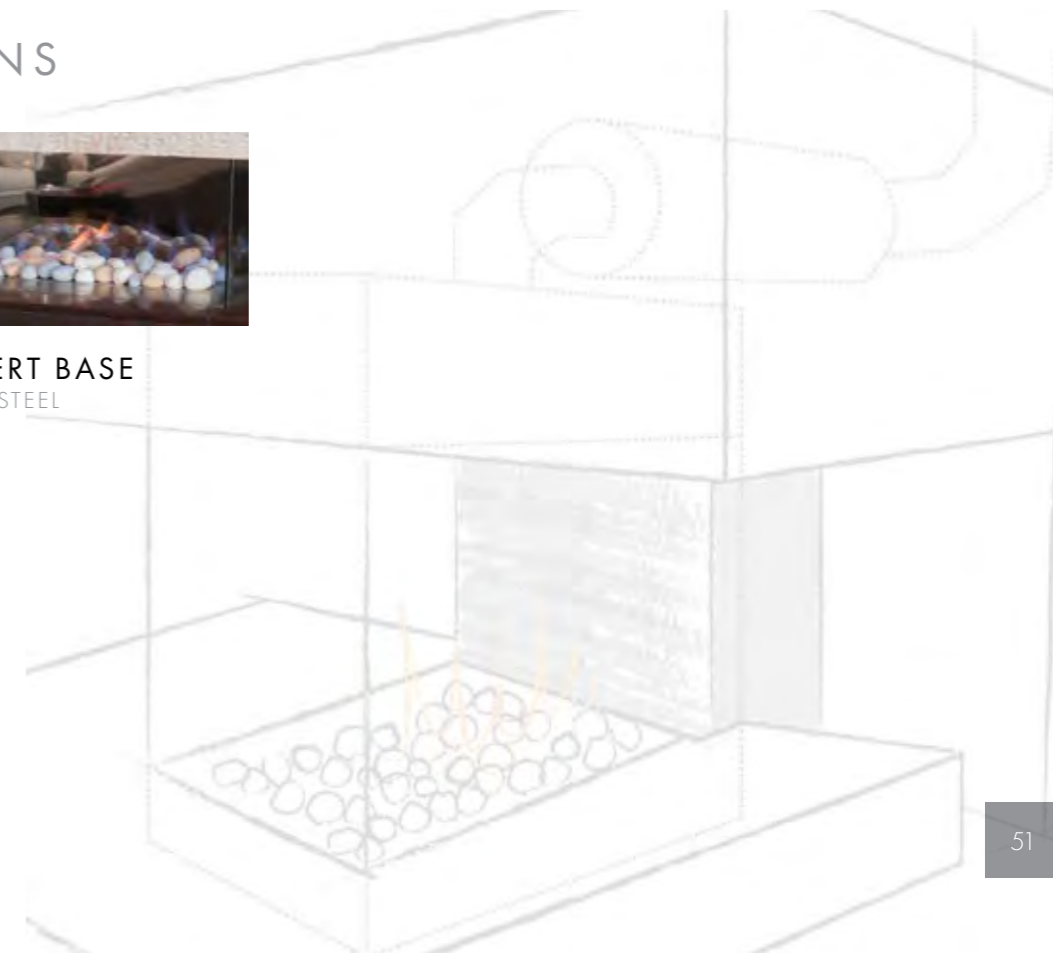

3 BASE OPTIONS