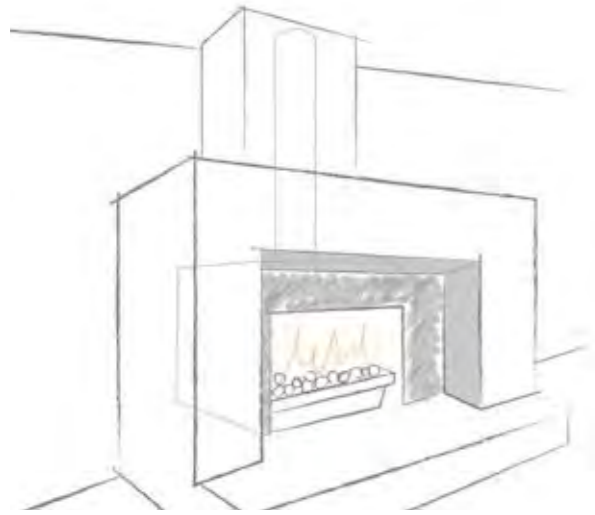

ELEGANCE

TIMELESS BEAUTY FOR ANY STYLE OF HOME

Our Elegance™ decorative gas fireplace is designed for total flexibility. Available in four width options, it can be optioned to suit almost any interior finish from classic to ultra-modern. With simple lines and a stunning flame pattern, the Elegance™ will bring real charm and character to rooms of every size.

- Decorative
- New application
- Electronic ignition
- Natural gas or LPG
- Conventional or Power flue™
- Traditional or contemporary