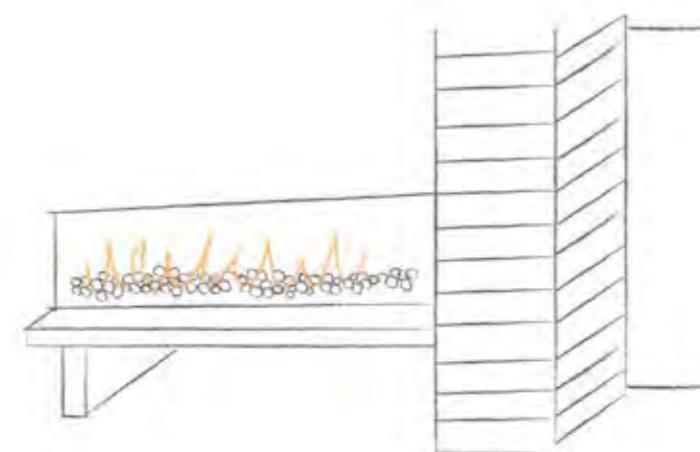

SPECIFICATIONS

CAS500 SIZE
508 x 236 x 354mm

CAS1000 SIZE
1017 x 236 x 354mm

HEAT OUTPUT
CAS500 - 220W
CAS1000 - 440W

SCAN FOR
MORE INFO

IGNITE XL

IgniteXL stands apart as more lifelike and visually stunning than anything that came before it. With new, patented flame and heat technology, IgniteXL transforms the look and feel of any room. Installation is simpler and more flexible than ever, making the possibilities almost endless. Enjoy flawless panoramic views that ignite the senses from any angle.