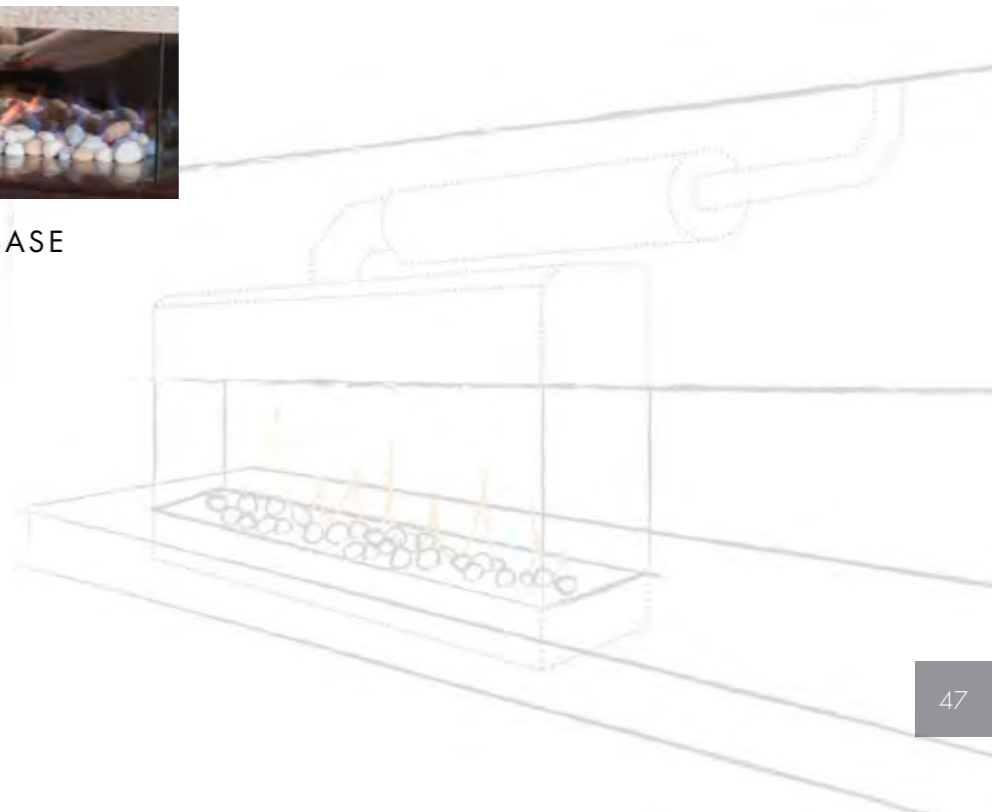

3) BASE OPTIONS