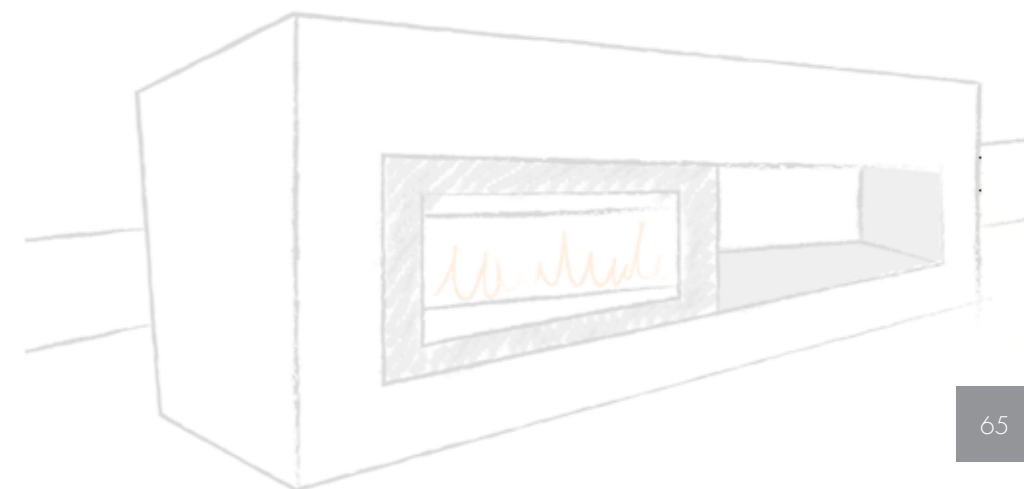

OUTDOOR GAS FIRE

EXURO

SCAN FOR
MORE INFO

1 OPTION

SIZE
1000 x 580 x 323mm
MAX ENERGY INPUT
NG - 49Mj/h
LPG - 40Mj/h

2 TRIM & MEDIA OPTIONS