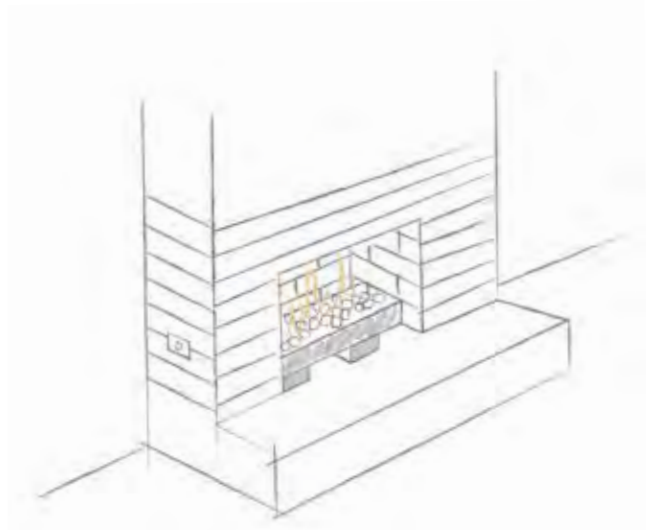

MAGIGLO

EASY TO INSTALL INTO EXISTING FIREPLACES

Transform your old fireplace to the cleanliness and convenience of gas with a Real Flame burner that adds value, warmth and ambience. We have a burner only solution to suit any existing fireplace, with styles ranging from classic to contemporary.

Natural gas or LPG

Suits almost any application

Transform an existing fireplace

Simple, cost effective solution

Range of styles and finishes