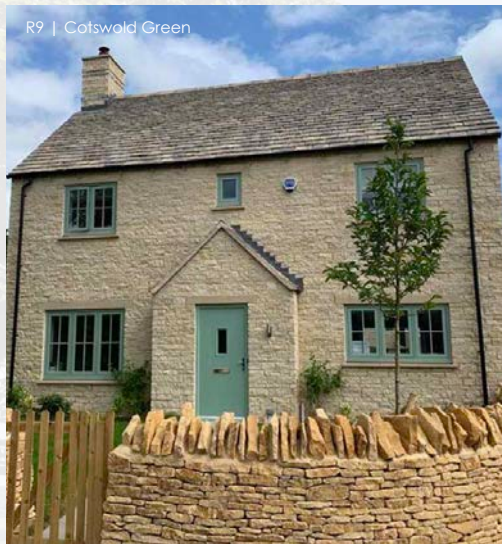

COTSWOLD

Colour Collection

Cotswold
Biscuit