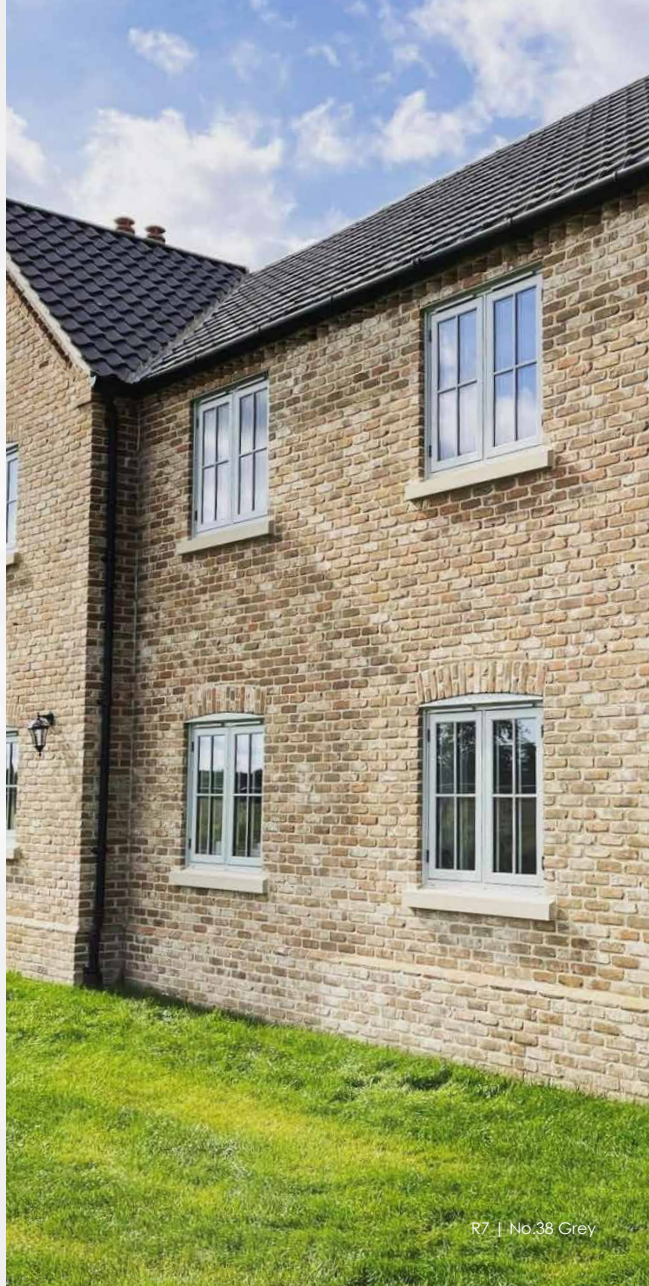

No.38 Grey

Nearest RAL 7035

With current trend towards the pastel colours No.38 Grey is now more relevant than ever. The understated hint of grey makes for a clean and almost graphic finish. Sitting contentedly as part of a calming scheme in homes both old and new.

Texture: Smooth (unfoiled)

R7

No.38 Grey available
as a solid colour.

R2

No.38 Grey available
as a solid colour.