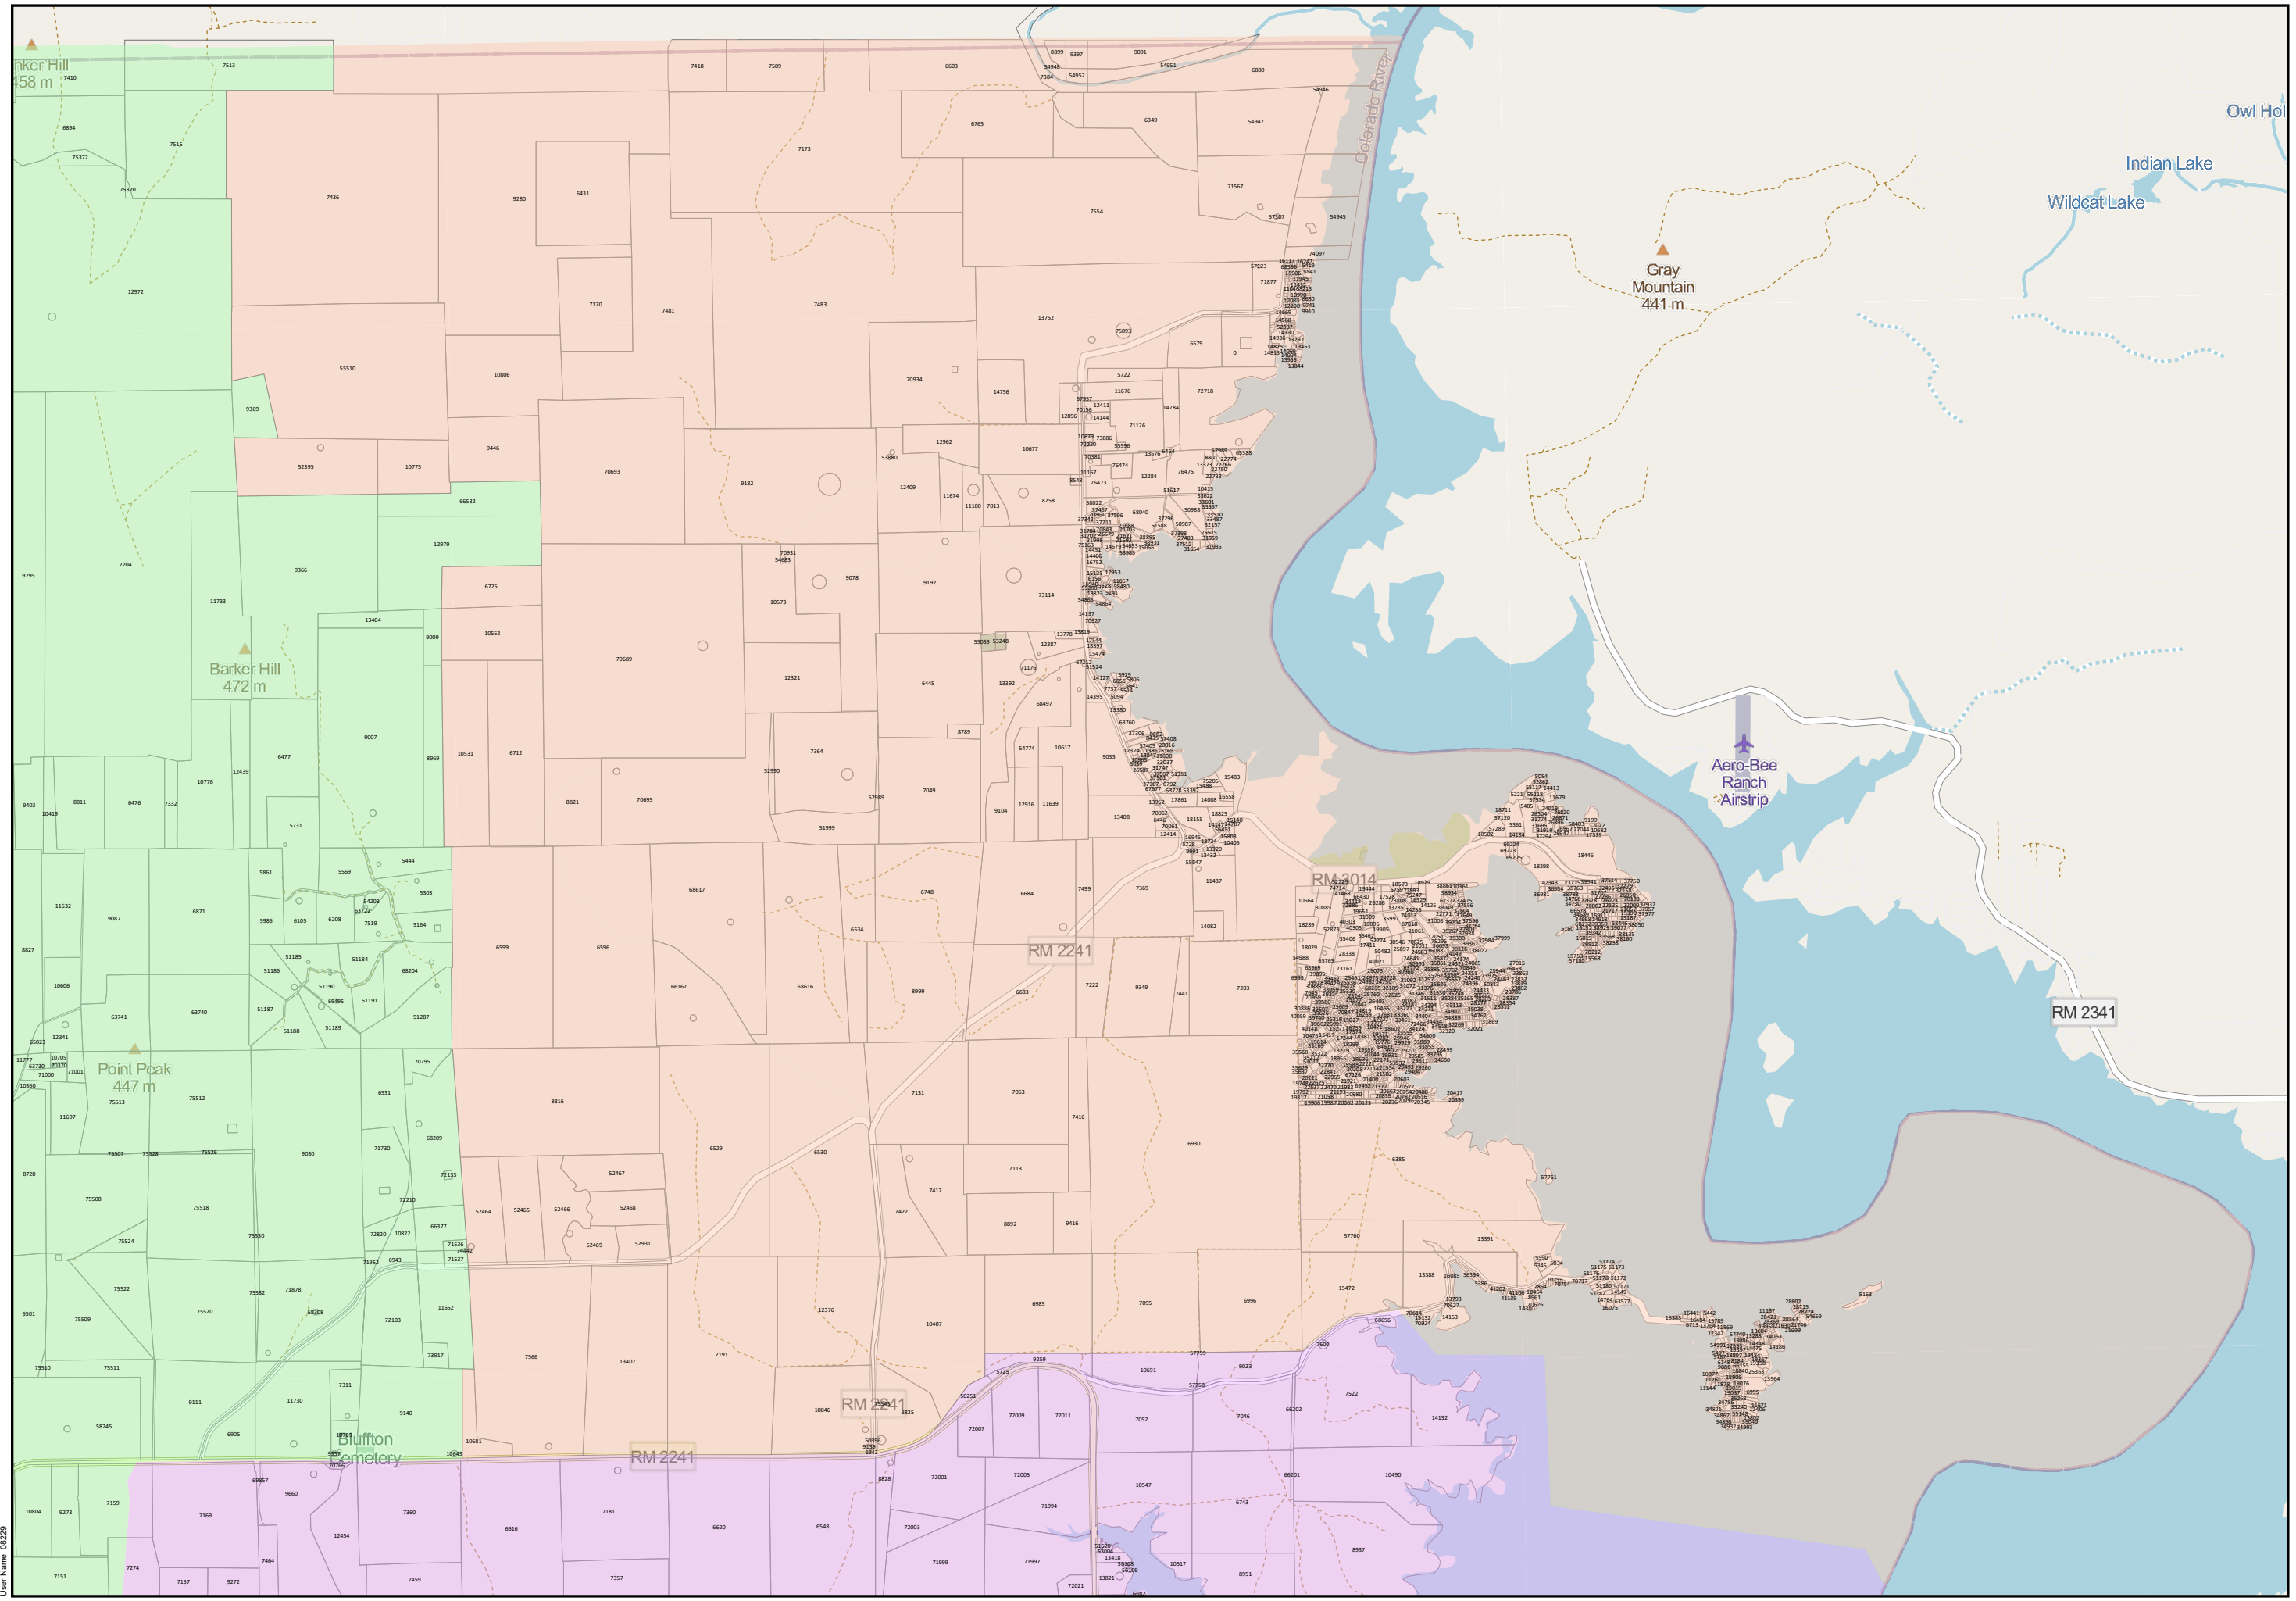

LLANO COUNTY
CAPCOG ESD BOUNDARY

TITLE PAGE

Created by: Freese and Nichols, Inc.
Job No.: (Manually Type Job Number Here)
Location: H:\GEM\GIS\PROJECT\Llano County_ESD_Mapping\Llano County_ESD_Mapping.aprx
Updated: Friday, April 11, 2025 3:55 PM
User Name: DSE225