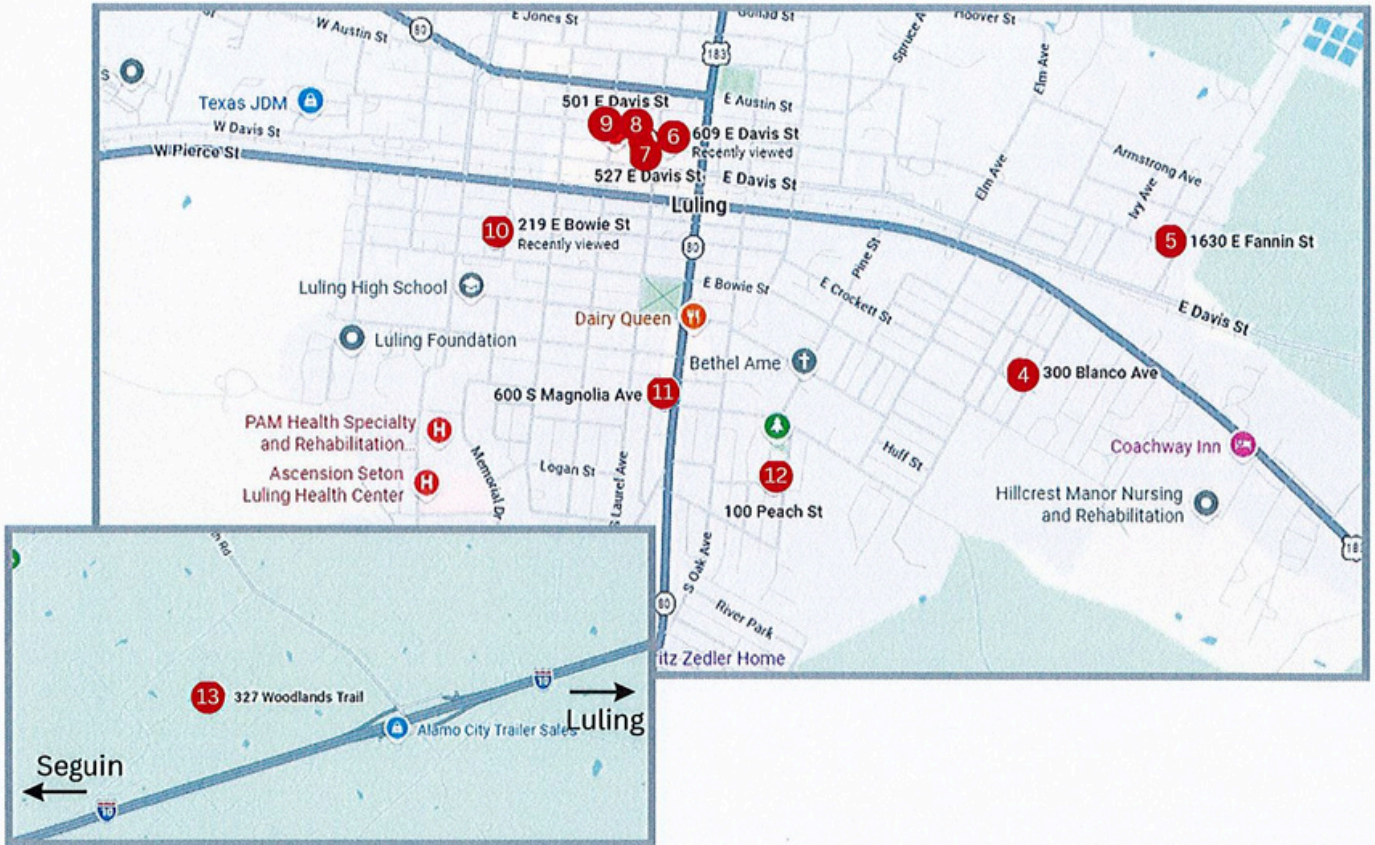

- Outside City Limits**
- 400 Victor Lane
  - 212 Bryant Road
  - 1834 FM 615
  - 1534 Oakland Rd
  - 1300 FM 1579
  - 229 FM 2238
  - 1802 W US Hwy 90

# FLATONIA MAP 2026

## IN TOWN PARTICIPANTS

1. 117 Jurek Ln.
2. 130 S Elm St.
3. 718 E North Main St.
4. 417 E North Main St.
5. Civic Center - 208 E North Main St.
6. Parking Lot - E North Main St.
7. 103 E North Main St.
8. 130 E South Main St.
9. 102 E South Main St.
10. 127 W 6<sup>th</sup> St.
11. 416 S Faires St.
12. 221 E 5<sup>th</sup> St.
13. 221 E 9<sup>th</sup> St.
14. 318 E 12<sup>th</sup> St.

# Luling

Scan for Google Map  
of addresses