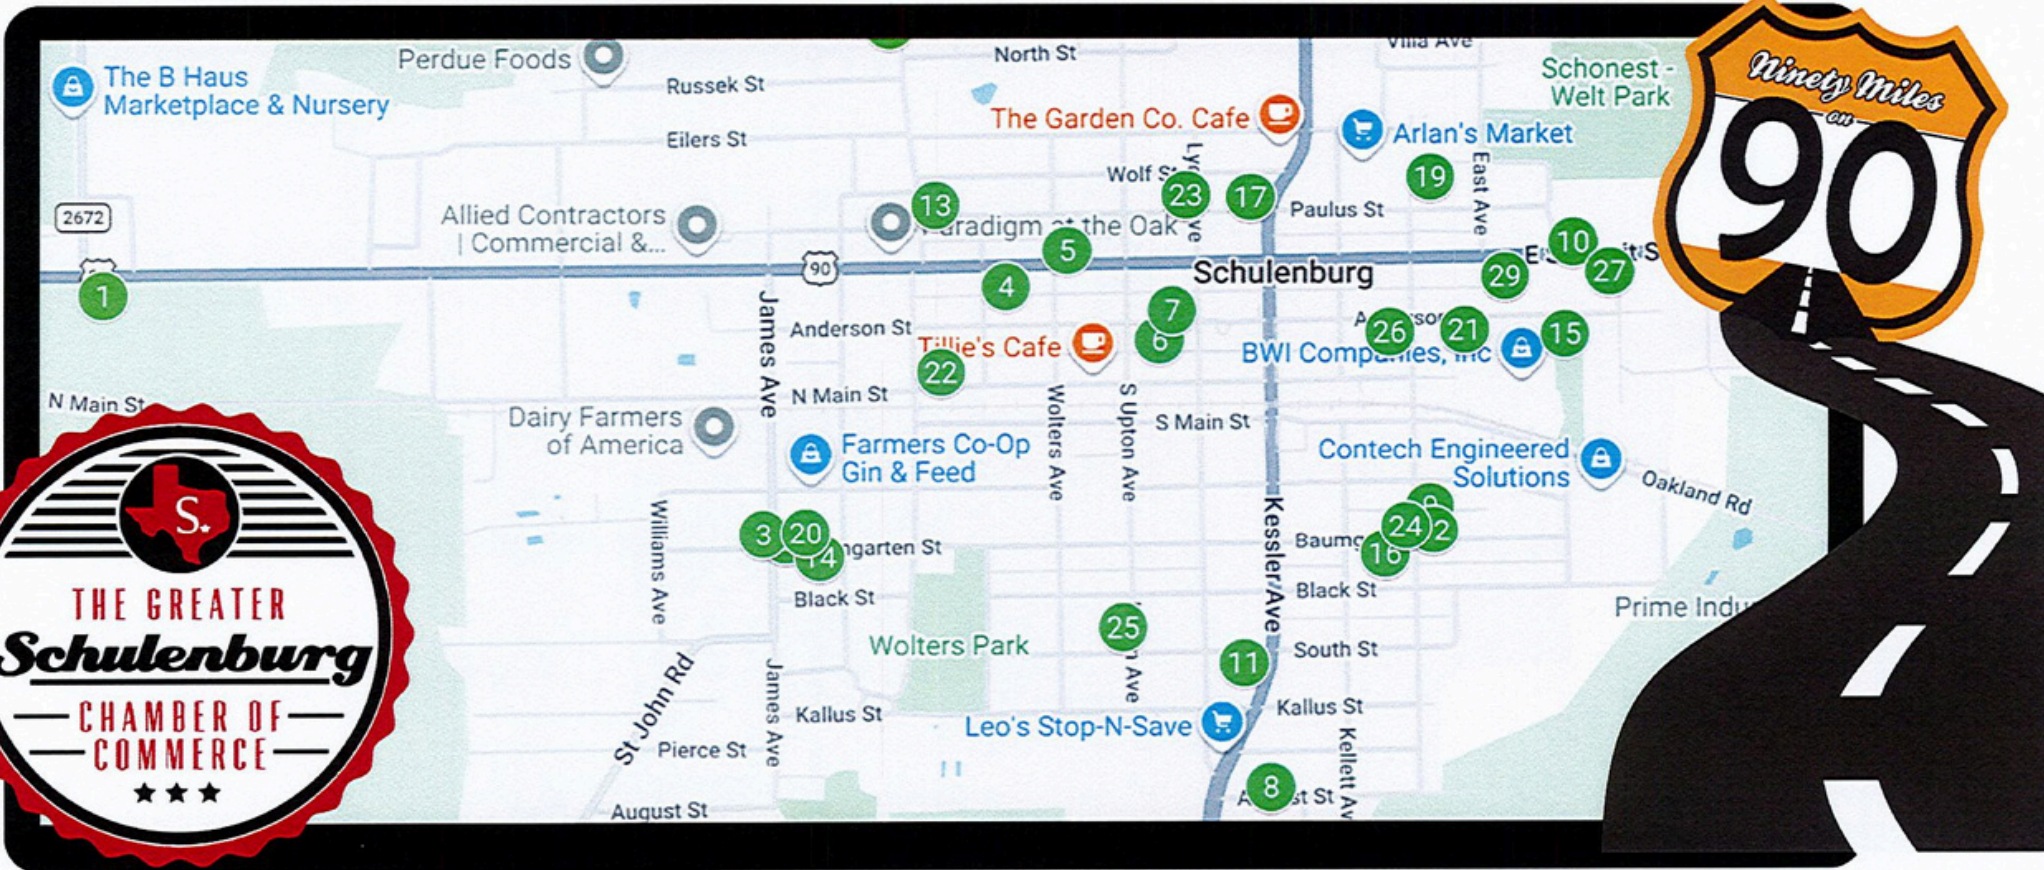

1 1802 US-90	8 315 August St	15 100 E Anderson St	22 825 N Main St
2 914 James Ave	9 904 Herder Ave	16 206 Baumgarten St	23 501 Paulus St
3 915 James Ave	10 115 E Summit St	17 405 Paulus St	24 907 Herder Ave
4 712 Summit St	11 1201 Kessler Ave	18 134 Lloyd Ln	25 1107 Upton Ave
5 615 Summit St	12 115 Baumgarten St	19 120 Wolf St	26 204 Anderson St
6 520 Anderson St	13 811 Paulus St	20 1005 Baumgarten St	27 112 E Summit St
7 515 Anderson St	14 1004 Baumgarten St	21 116 Anderson St	28 402 US-90
			29 102 E Summit St

1. **Outside City Limits**
2. 400 Victor Lane
   - 212 Bryant Road
   - 1834 FM 615
   - 1534 Oakland Rd
   - 1300 FM 1579
   - 229 FM 2238
   - 1802 W US Hwy 90