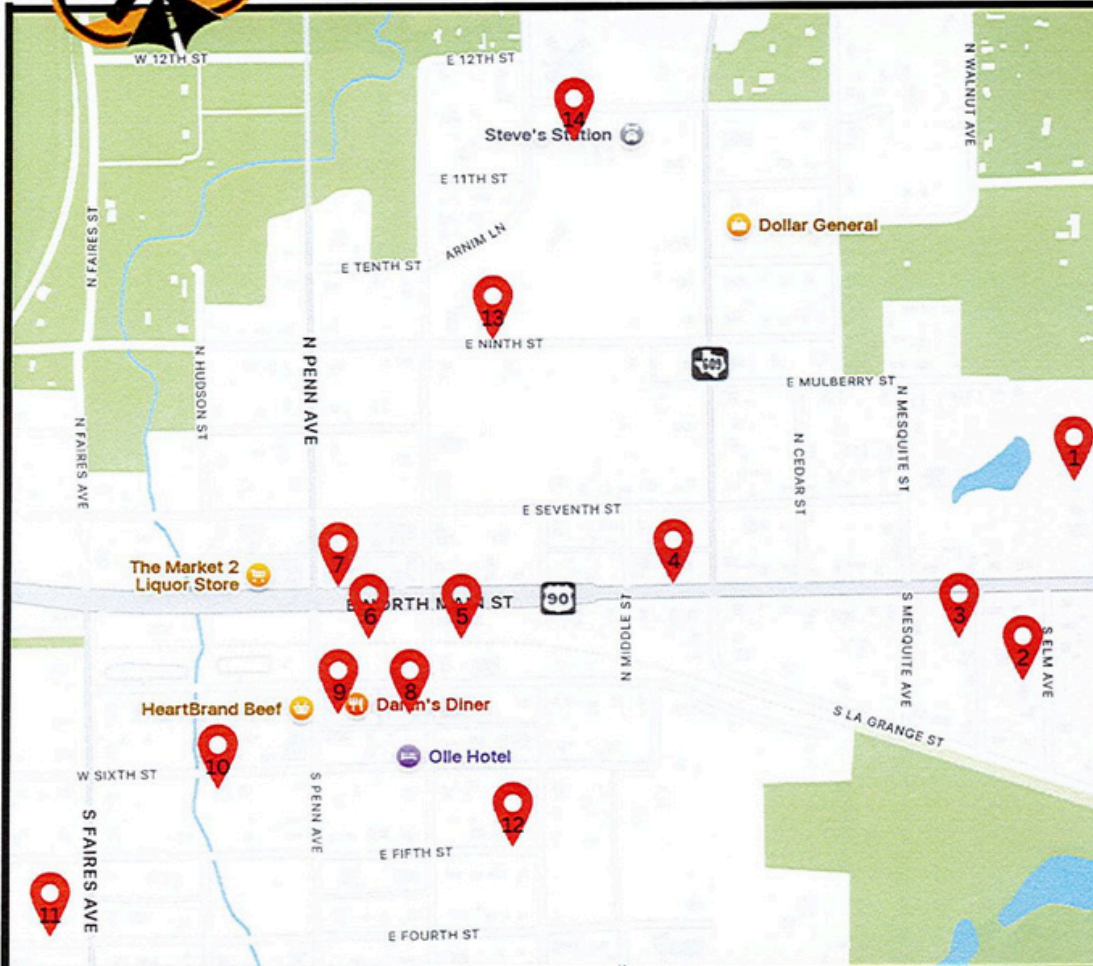

IN TOWN PARTICIPANTS

1. 117 Jurek Ln.
2. 130 S Elm St.
3. 718 E North Main St.
4. 417 E North Main St.
5. Civic Center - 208 E North Main St.
6. Parking Lot - E North Main St.
7. 103 E North Main St.
8. 130 E South Main St.
9. 102 E South Main St.
10. 127 W 6th St.
11. 416 S Faires St.
12. 221 E 5th St.
13. 221 E 9th St.
14. 318 E 12th St.

OUT OF TOWN PARTICIPANTS

- 441 N Knezek Rd., Flatonia
- 2651 W US Highway 90, Flatonia
- 5203 FM 2762, Flatonia
- 1352 W US Highway 90, Flatonia
- 13020 Highway 90 W, Harwood
- 9730 W US Highway 90, Schulenburg