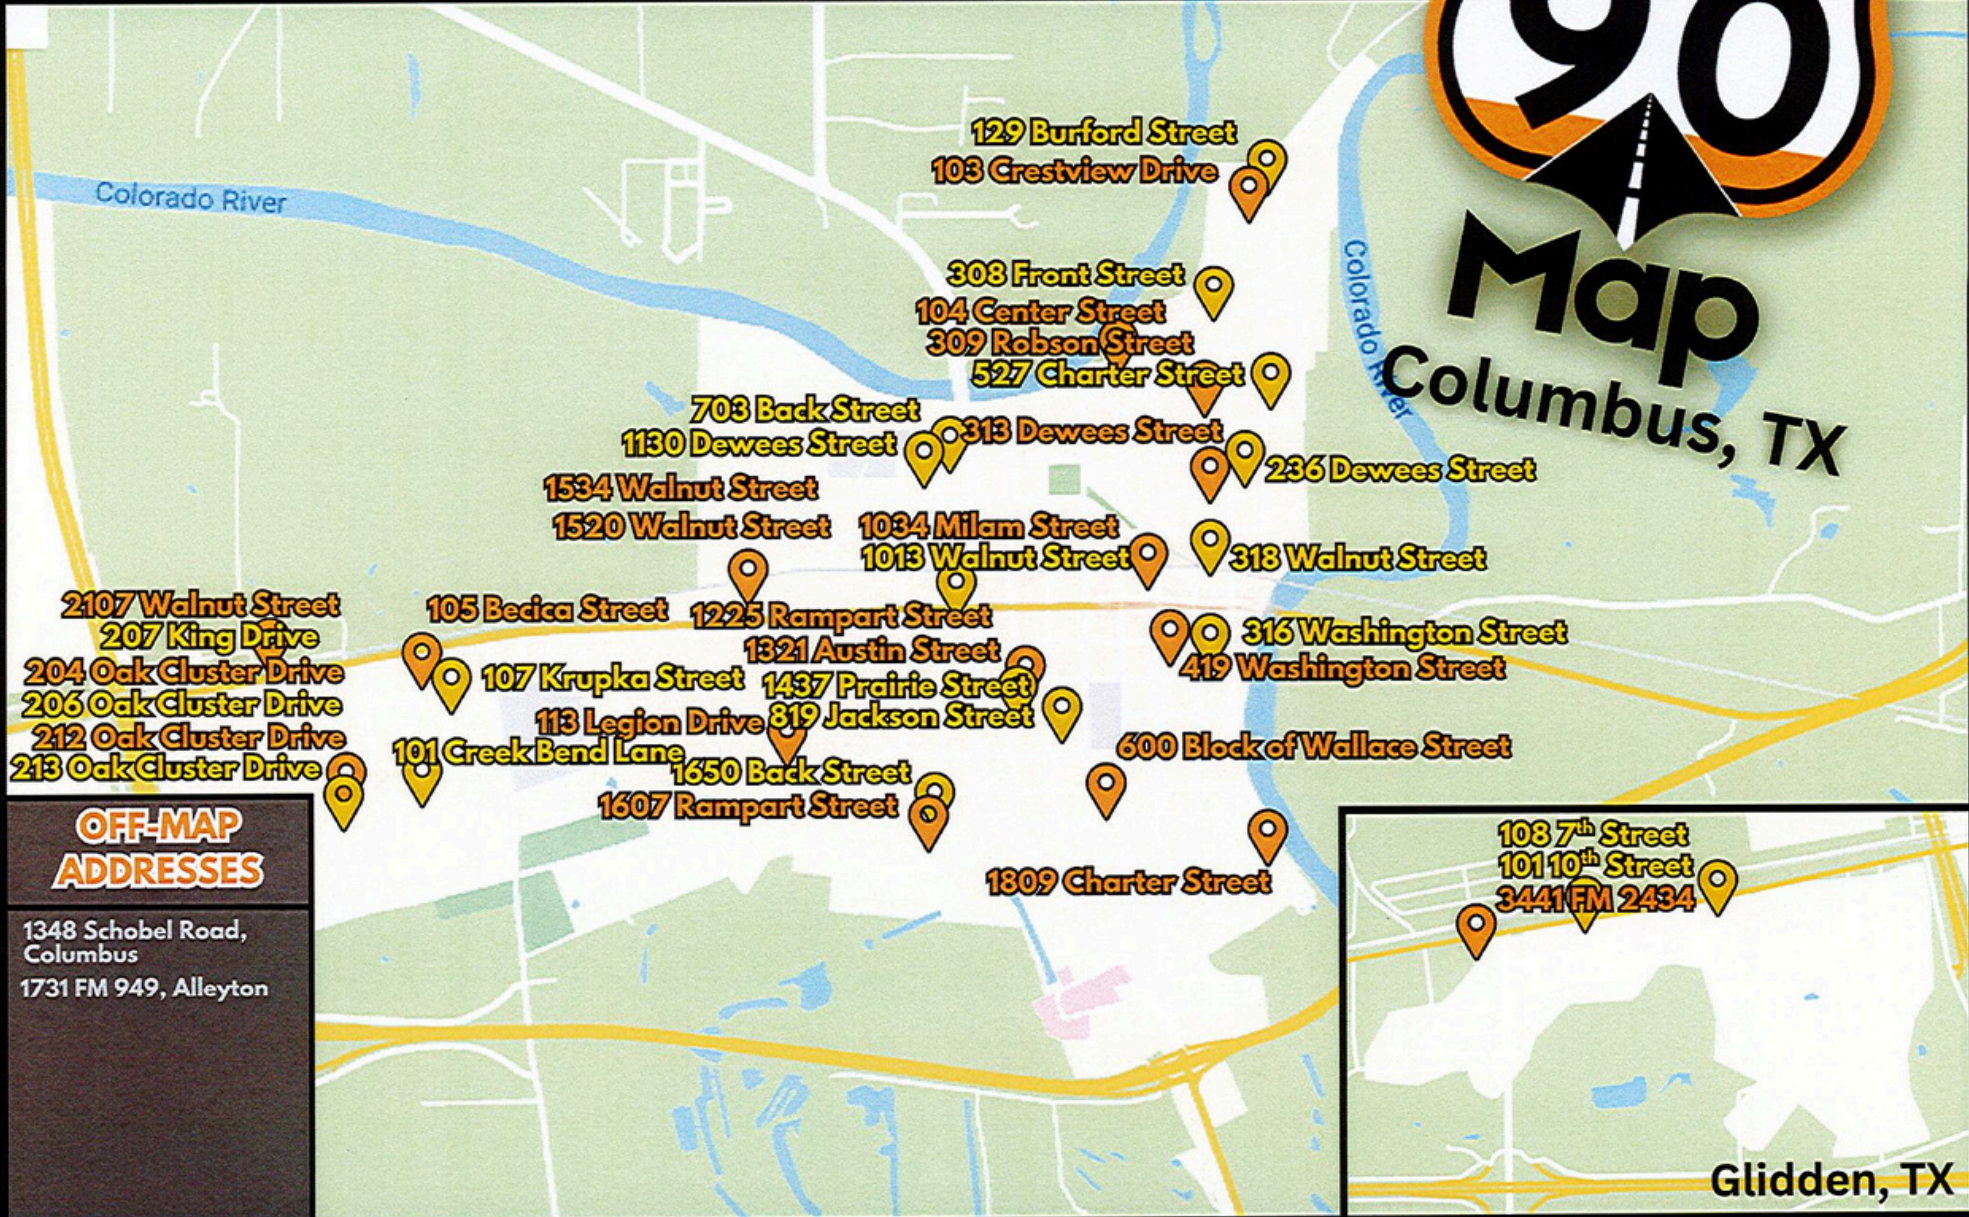

Number	Address	Friday, June 5th Hours	Saturday, June 6th Hours
1	2108 Providence Ln, Sealy, TX 77474	7AM-7PM	7AM-7PM
2	1205 Shadowlake Drive, Sealy, TX 77474	NA	7AM-2PM
3	7335 Peters San Felipe Road, Sealy, Tx 77474	NA	Saturday only
4	972 FM 2187 Rd, Sealy, Tx 77474	NA	9AM-3PM
5	201 Briar Circle, Sealy, Tx 77474	All Day	All Day
6	628 Jurica Rd, Sealy, Tx 77474	NA	Saturday only
7	628 Jurica Rd, Sealy, Tx 77474	NA	Saturday only
8	507 Buckhorn St, Sealy, Tx 77474	All Day	All Day
9	1721 Eagle Lake Rd, Sealy, Tx 77474	8AM-2PM	8AM-2PM
10	244 S Lantana Cir, Sealy, Tx 77474	NA	Saturday only
11	1251 Waterside Trce, Sealy, TX 77474	8AM-12PM	8AM-12PM
12	2946 Eagle Lake Rd, Sealy TX 77474	9AM-4PM	10AM-4PM
13	324 Columbus Rd, Sealy, Tx 77474	All Day	All Day
14	330 Quail Bend, Sealy, Tx 77474	All Day	All Day
15	604 NW Front St, Sealy TX 77474	NA	7AM-12PM
16	921 Downey Rd, Sealy, Tx 77474	NA	Saturday only
17	1413 Ward Bend Rd, Sealy, Tx 77474	8AM-4PM	8AM-2PM
18	707 8th St, Sealy, Tx 77474	Friday Only	NA
19	103 Briar Cir, Sealy, TX 77474	8AM-12PM	8AM-12PM
20	610 Westview Terrace Dr, Sealy, Tx 77474	8AM-Till Sold Out	8AM-Till Sold Out
21	226 Village Drive, Sealy, TX 77474	7:30AM-2PM	7:30AM-2PM
22	472 Peschel Ln, Sealy, Tx 77474	8AM-4PM	8AM-2PM
23	359 Hill Street, Sealy, TX 77474	9AM-6PM	9AM-6PM
24	1902 Dorothy Lane Sealy, TX 77474	7AM-12PM	7AM-12PM

FRIDAY, JUNE 5

OFF-MAP ADDRESSES

1348 Schobel Road,
Columbus

1731 FM 949, Alleyton

108 7th Street
101 10th Street
3441 FM 2434

Glidden, TX