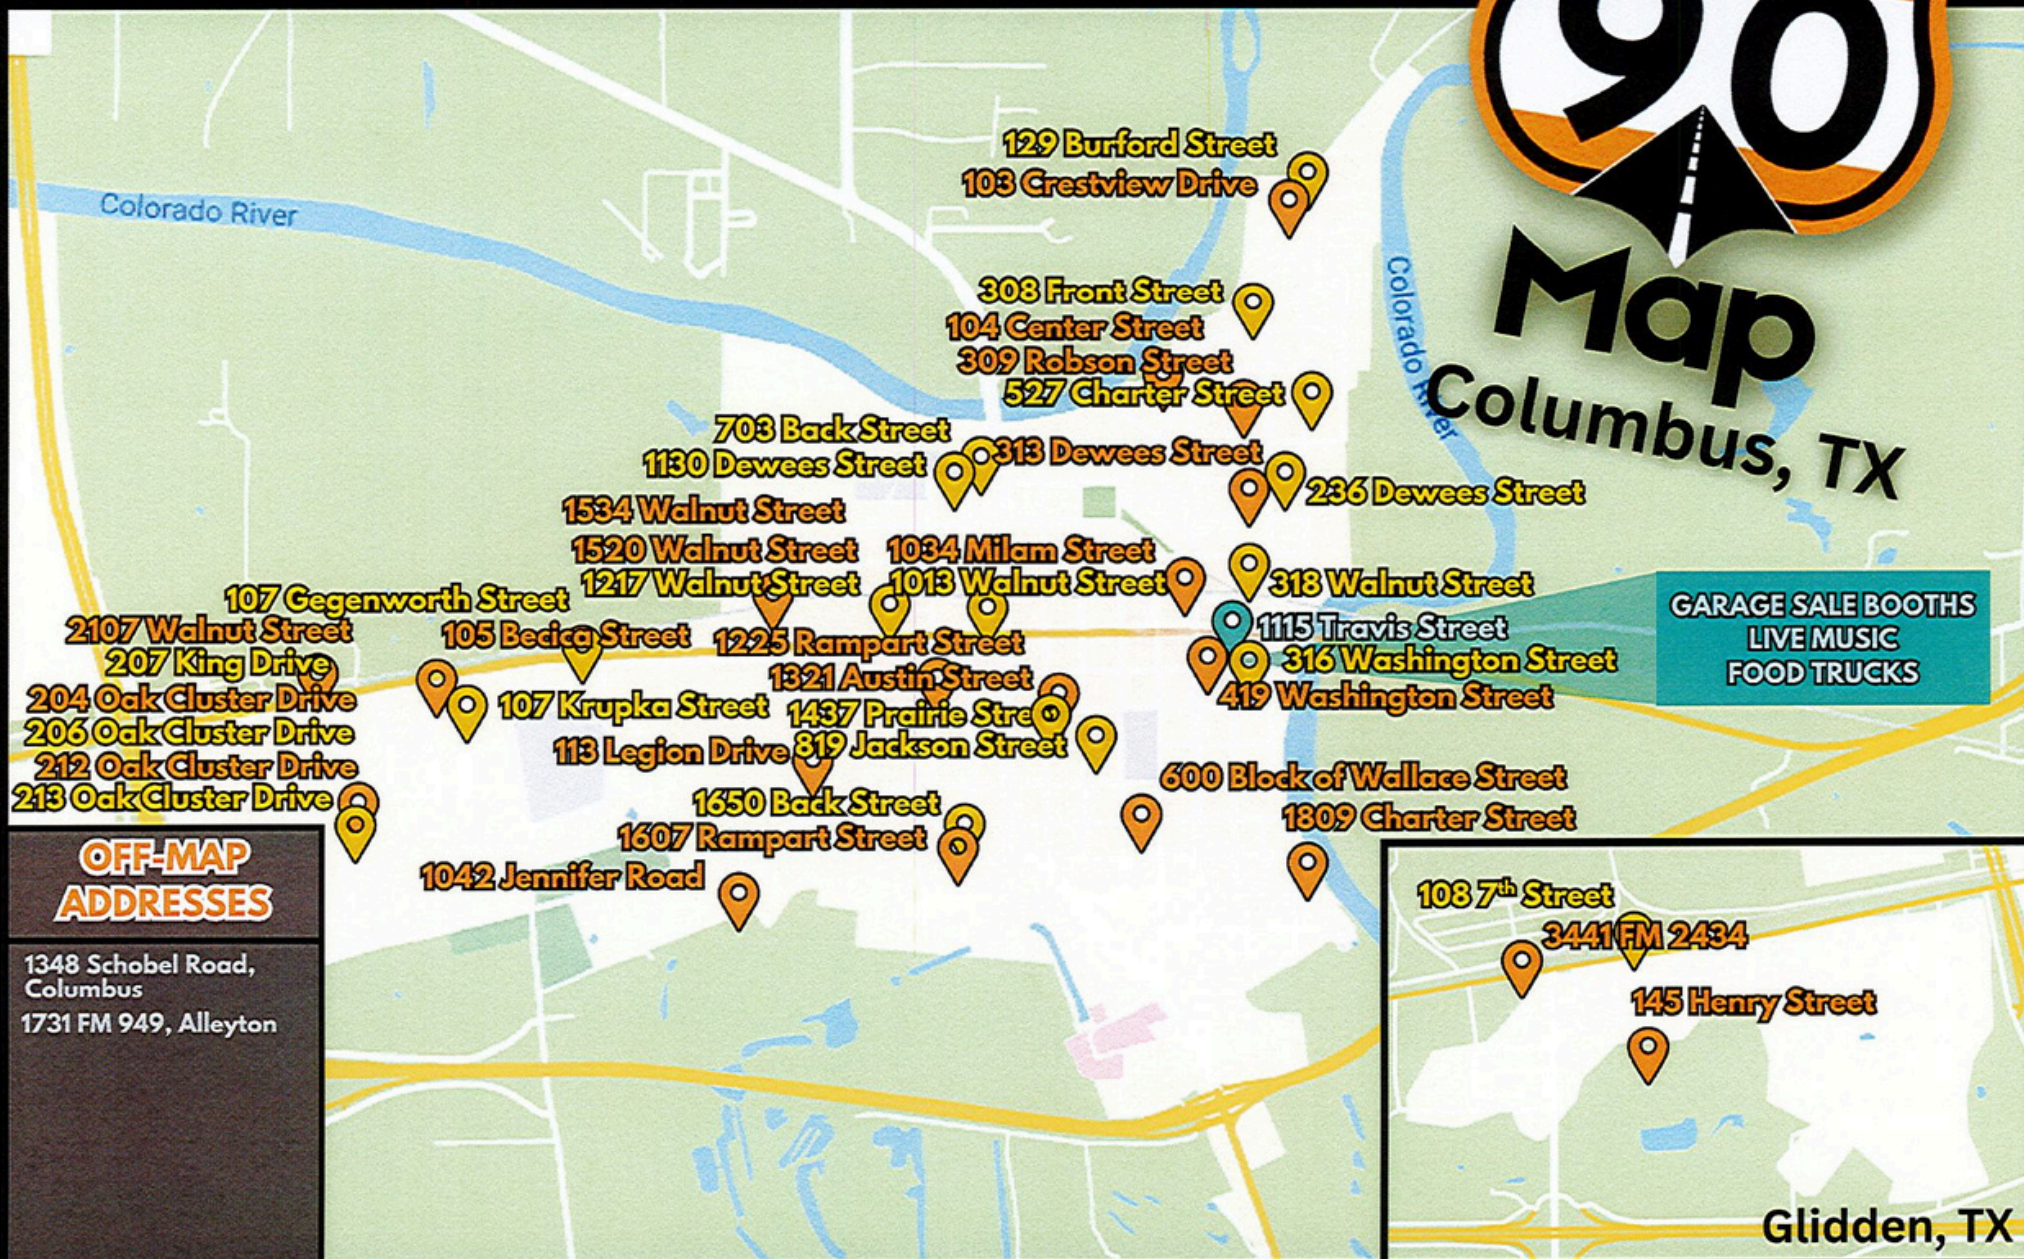

Map Columbus, TX