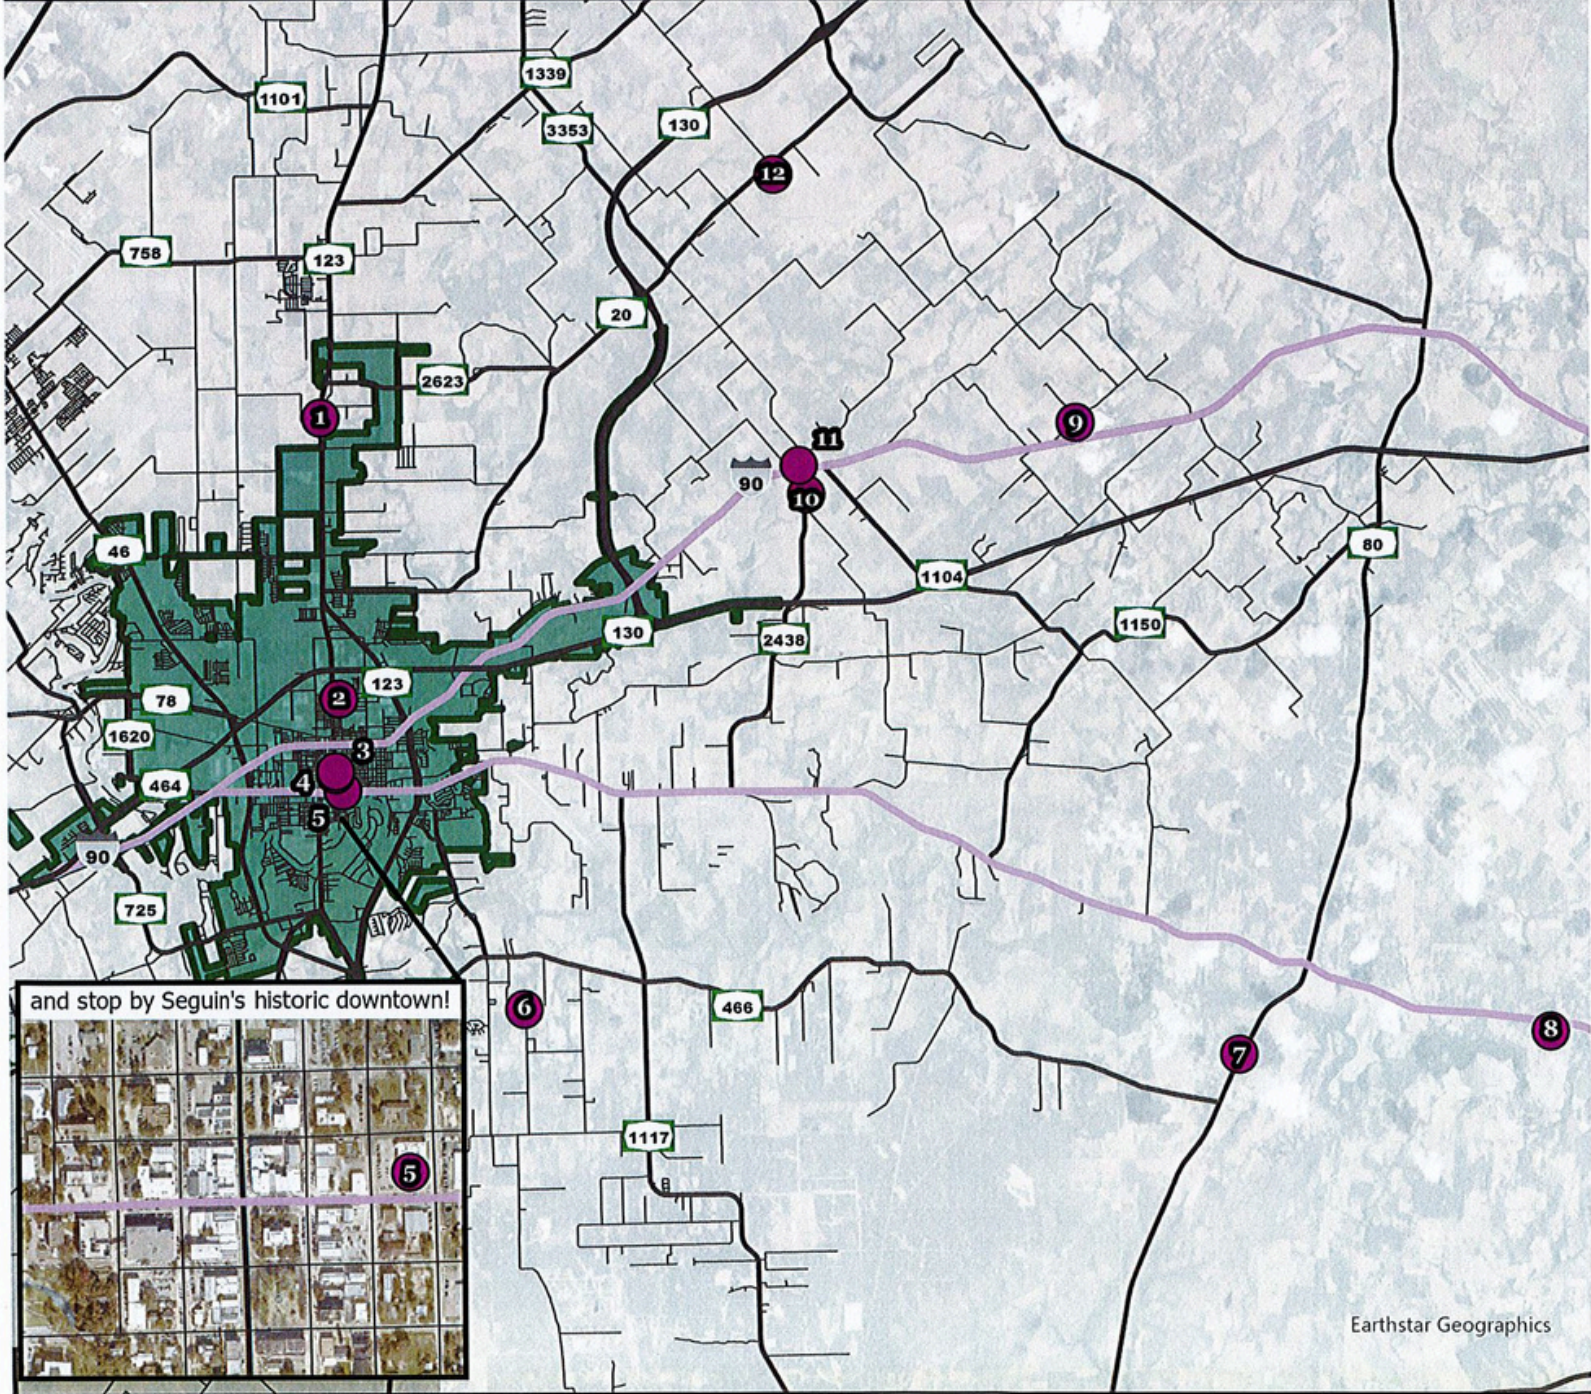

90 Miles on 90

0 19,000 Feet

It's real.

Label	Name	Address	City	Friday Hours	Saturday Hours
1	Blue Hill Antique Mall	6832 HWY 123 N	Geronimo	10am-6pm	10am-6pm
2	Multi Family	207 Patton Dr	Seguin	7am-3pm	7am-3pm
3	Keepers Interiors	615 N Austin St	Seguin	10am-5:30pm	10am-4pm
4	Austin St Vintage	519 N Austin St	Seguin	10am-5pm	10am-5pm
5	Funky Monkey Vintage Venue	308 E Court St	Seguin	10:30am-5pm	10:30am-5pm
6	Multi Family	512 Muehl Rd	Seguin	8am-5pm	8am-5pm
7	Multi Family	16492 N HWY 80	Gonzales	9am-5pm	9am-2:30pm
8	Multi Family	462 County Rd 481	Gonzales	10am-5pm	10am-5pm
9	Multi Family	3232 Wood Row Center Rd	Kingsbury	8am-3pm	8am-3pm
10	Multi Family	6711 FM 2438	Kingsbury		8am-3pm
11	Multi Family	888 Forcey	Kingsbury	8am-5pm	8am-5pm
12	Multi Family	13051 FM 20	Kingsbury	7am-3pm	7am-2pm