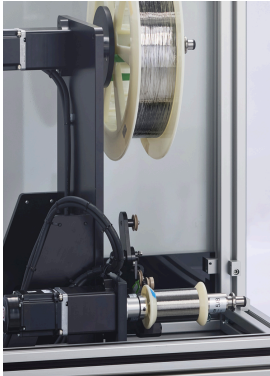

2000 SERIES

RE-SPOOLER

Finally, a quick and practical solution for transferring bulk wire from large, heavy spools to smaller, more manageable work spools without tying up your busy coil winder.

It's so smart and simple you'll wonder how you've gotten by without it. The Re-Spooler makes it easy to maintain an inventory of right-sized spools ready for use on your winders.

/ROTHGREAVES

CONNECT OR CONTACT US

1-952-404-2604

REQUEST@ROTHGREAVES.COM

2324 W INDUSTRIAL BLVD
LONG LAKE, MN 55356

2000 SERIES

RE-SPOOLER

The desktop re-spooler has an active payout that is programmable using a load cell for direct reading in grams.

The 2000 series Re-Spooler also comes in a Full size version

The operator simply loads the bulk spool onto the upper spindle, then feeds the wire through the tensioning wheels down to the lower spindle

STANDARD SPECIFICATIONS

- **CE CERTIFIED**
- Desktop dimensions: 28 "L x 34"W x 29"H
- Full Size Dimensions: 37"L x 39"W x 76"H
- Power requirements: 208-240 VAC, Single Phase, 50/60 Hz, 10 Amp
- Pneumatic requirements: 80 psi @ 3.0 cfm
- Servo motors/Drive amplifiers: Spindles (2) – 400 watt, Carriage (1) – 750 watt
- Controller type: CNC multi-axis servo controller
- Operating System: Microsoft Windows 10
- Operating Software: EasyWind™
- Interface: 17" touch screen monitor and track ball keyboard
- Wire tensioning: Active payout
- Curtain with surround or door with surround