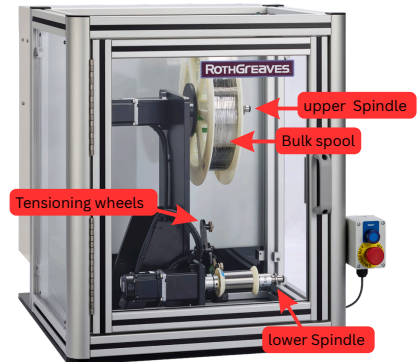

2000 SERIES

RE-SPOOLER

Finally, a quick and practical solution for transferring bulk wire from large, heavy spools to smaller, more manageable work spools without tying up your busy coil winder.

It's so smart and simple you'll wonder how you've gotten by without it. The Re-Spooler makes it easy to maintain an inventory of right-sized spools ready for use on your winders.

/ROTHGREAVES

CONNECT OR CONTACT US

1-952-404-2604

REQUEST@ROTHGREAVES.COM

2324 W INDUSTRIAL BLVD
LONG LAKE, MN 55356

2000 SERIES

RE-SPOOLER

The desktop re-spooler has an active payout that is programmable using a load cell for direct reading in grams.

The 2000 series Re-Spooler also comes in a Full size version

The operator simply loads the bulk spool onto the upper spindle, then feeds the wire through the tensioning wheels down to the lower spindle

STANDARD SPECIFICATIONS

- **CE CERTIFIED**
- Desktop dimensions: 28 "L x 34"W x 29"H
- Full Size Dimensions: 37"L x 39"W x 76"H
- Power requirements: 208-240 VAC, Single Phase, 50/60 Hz, 10 Amp
- Pneumatic requirements: 80 psi @ 3.0 cfm
- Servo motors/Drive amplifiers: Spindles (2) – 400 watt, Carriage (1) – 750 watt
- Controller type: CNC multi-axis servo controller
- Operating System: Microsoft Windows 10
- Operating Software: EasyWind™
- Interface: 17" touch screen monitor and track ball keyboard
- Wire tensioning: Active payout
- Curtain with surround or door with surround