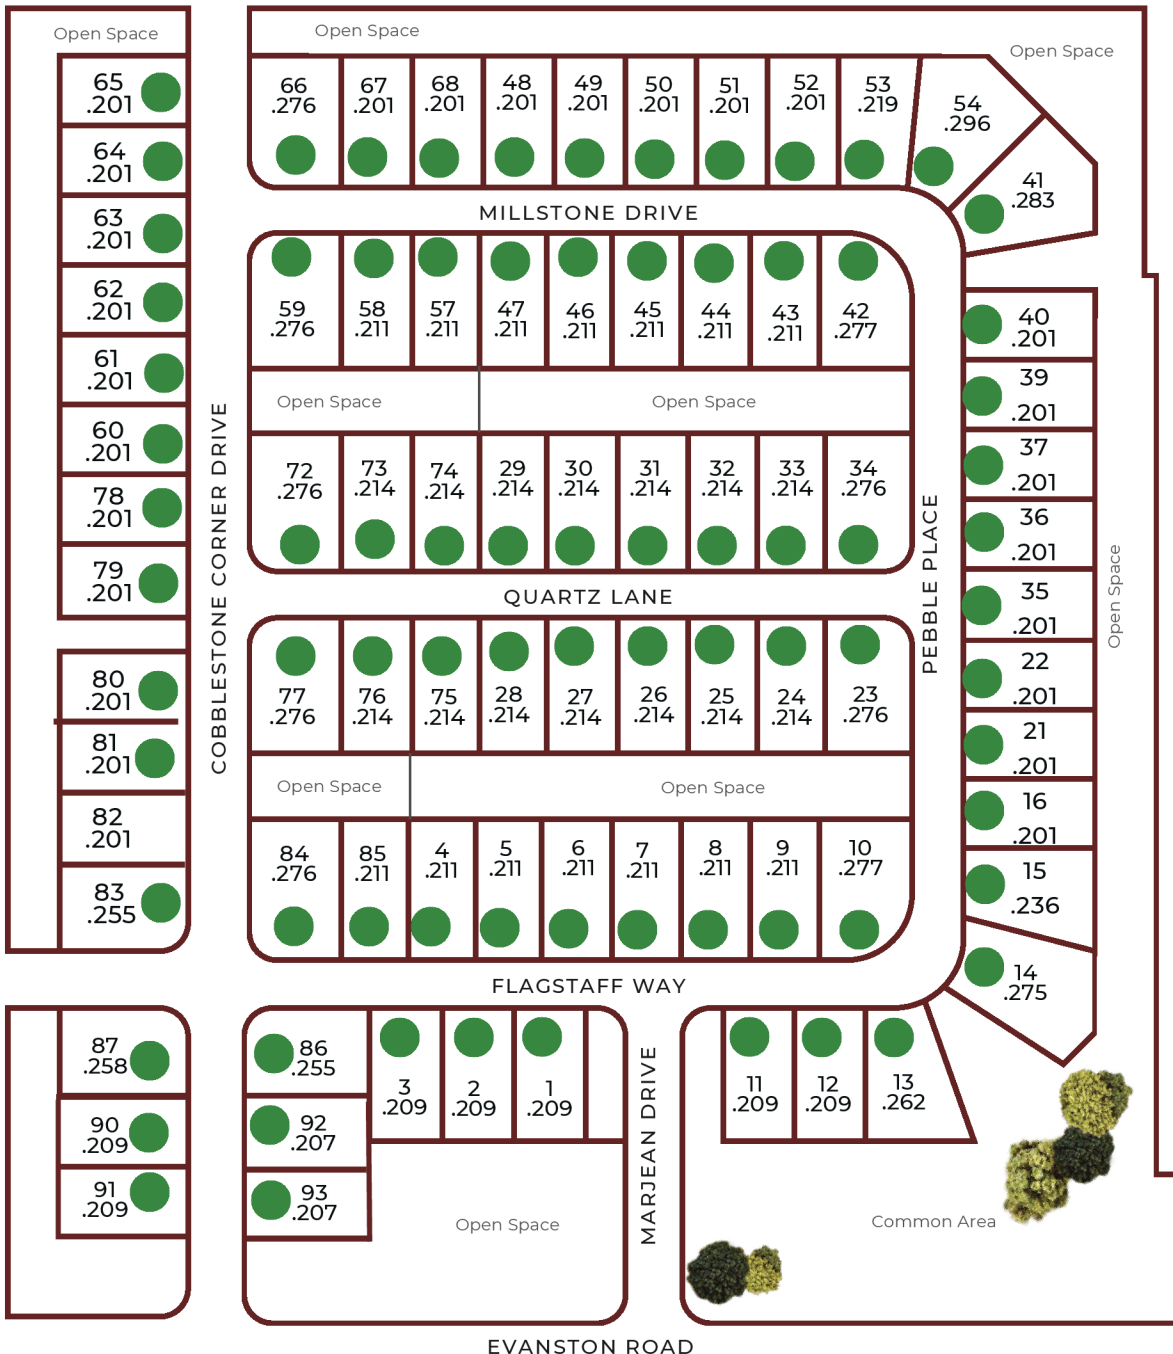

Fieldstone Place

TIPP CITY, OHIO

HOMES STARTING IN THE \$400'S

- Upscale, Low Maintenance Living
- City of Tipp City Utilities and Tipp City Schools
- Centrally Located off Evanston Road and 25-A.
- Minutes from I-75 and Downtown Tipp City

-  Lots Sold
-  Lots Pending

DENLINGER & SONS
BUILDERS LTD.
Est. 1992