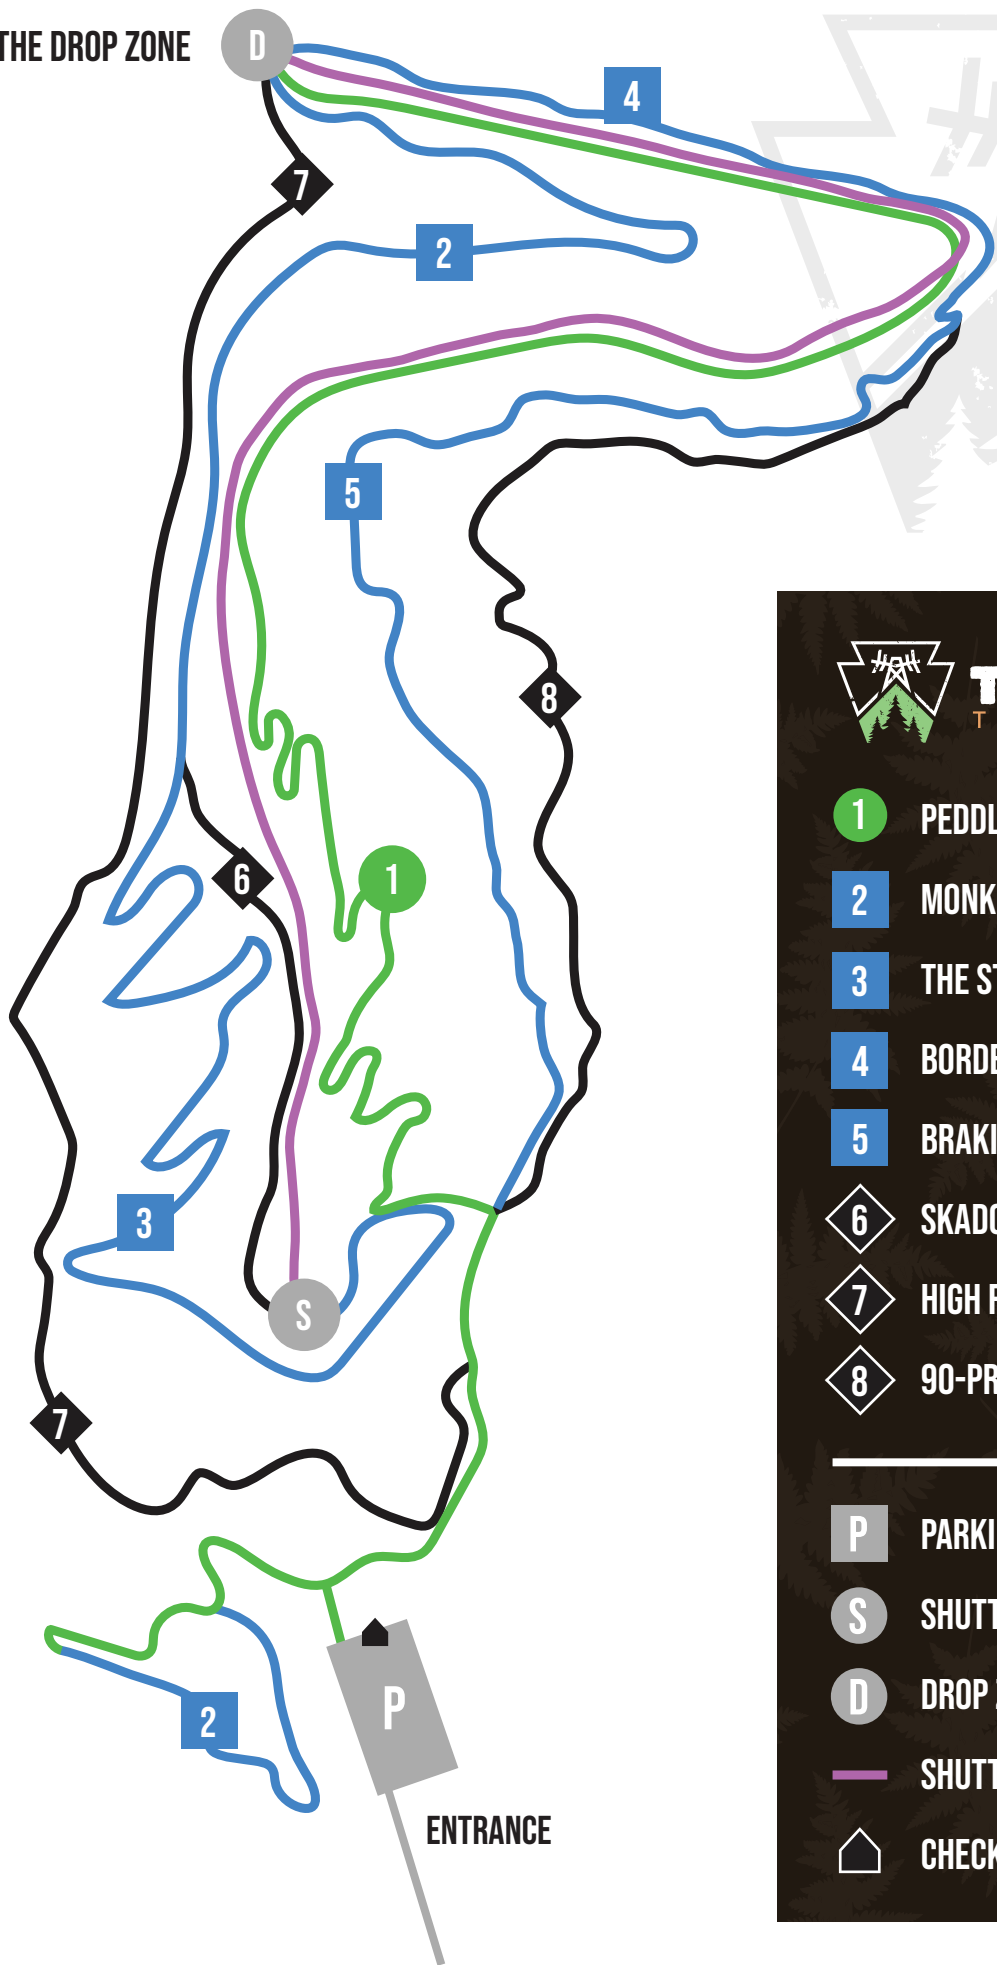

THE DROP ZONE

TOWER HILL
TRAIL CENTER

- 1** PEDDLY BITS
- 2** MONKEY BALL
- 3** THE STORY OF C.C. LIGGETT
- 4** BORDERWALL
- 5** BRAKING & ENTERING
- 6** SKADOOSH
- 7** HIGH FREQUENCY
- 8** 90-PROOF

-
- P** PARKING
 - S** SHUTTLE PICK-UP
 - D** DROP ZONE
 - SHUTTLE ROAD
 - ⏏ CHECK-IN BOOTH