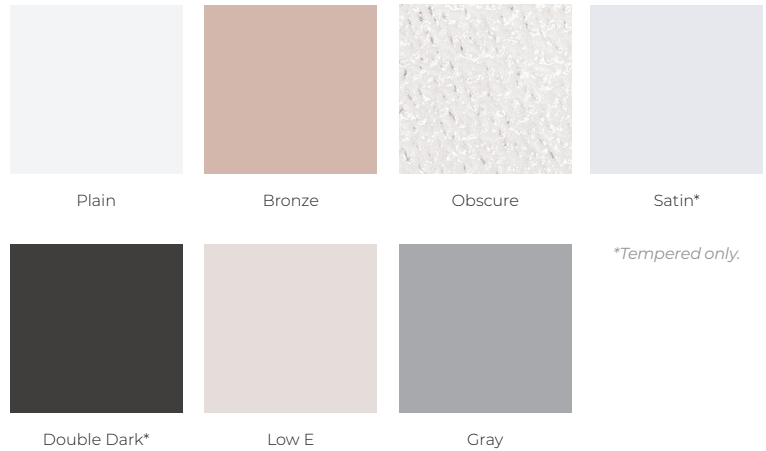

27 gauge

Interior Steel

27 gauge

Warranty* *Excludes Springs*

Lifetime

COLORS

White	•
Almond	•
Sandtone	•
Tera-Bronze	•
Green	•
Gray	•
Coffee	•
Black	•
Light Oak	•
Dark Oak	•
Weathered Oak	•
Rosewood	•
Color Select™	•

*For full warranty details contact your Midland dealer

**ColorSelect™ uses Sherwin Williams Polane® Solar Reflective Polyurethane Enamel, providing a durable, heat-repelling coating.

GLASS

*Tempered only.