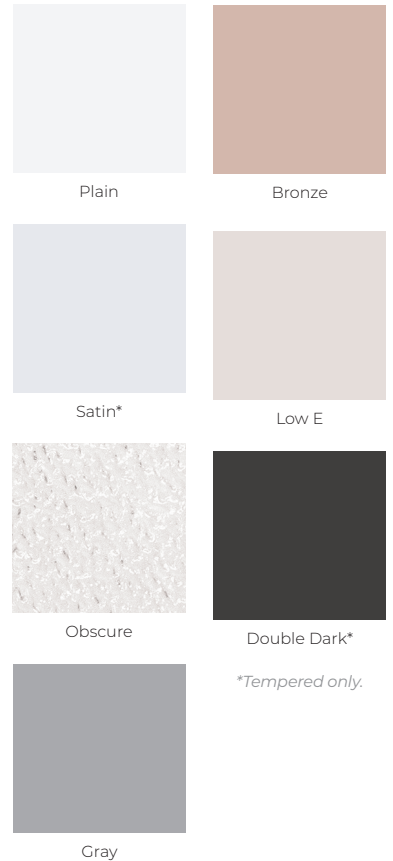

Green

Gray

Coffee

Black

Rosewood

Light Oak

Dark Oak

Weathered Oak

COLORS

White	•	•	•	•
Almond	•		•	•
Sandtone	•	•	•	•
Tera-Bronze	•	•	•	•
Green	•		•	
Gray	•		•	
Coffee	•	•	•	•
Black	•	•	•	•
Light Oak	•	•	•	•
Dark Oak	•	•	•	•
Weathered Oak	•		•	
Rosewood		•		
Color Select™	•	•	•	•

*For full warranty details contact your Midland dealer

**ColorSelect™ uses Sherwin Williams Polane® Solar Reflective Polyurethane Enamel, providing a durable, heat-repelling coating.

WINDOWS

GLASS

*Tempered only.