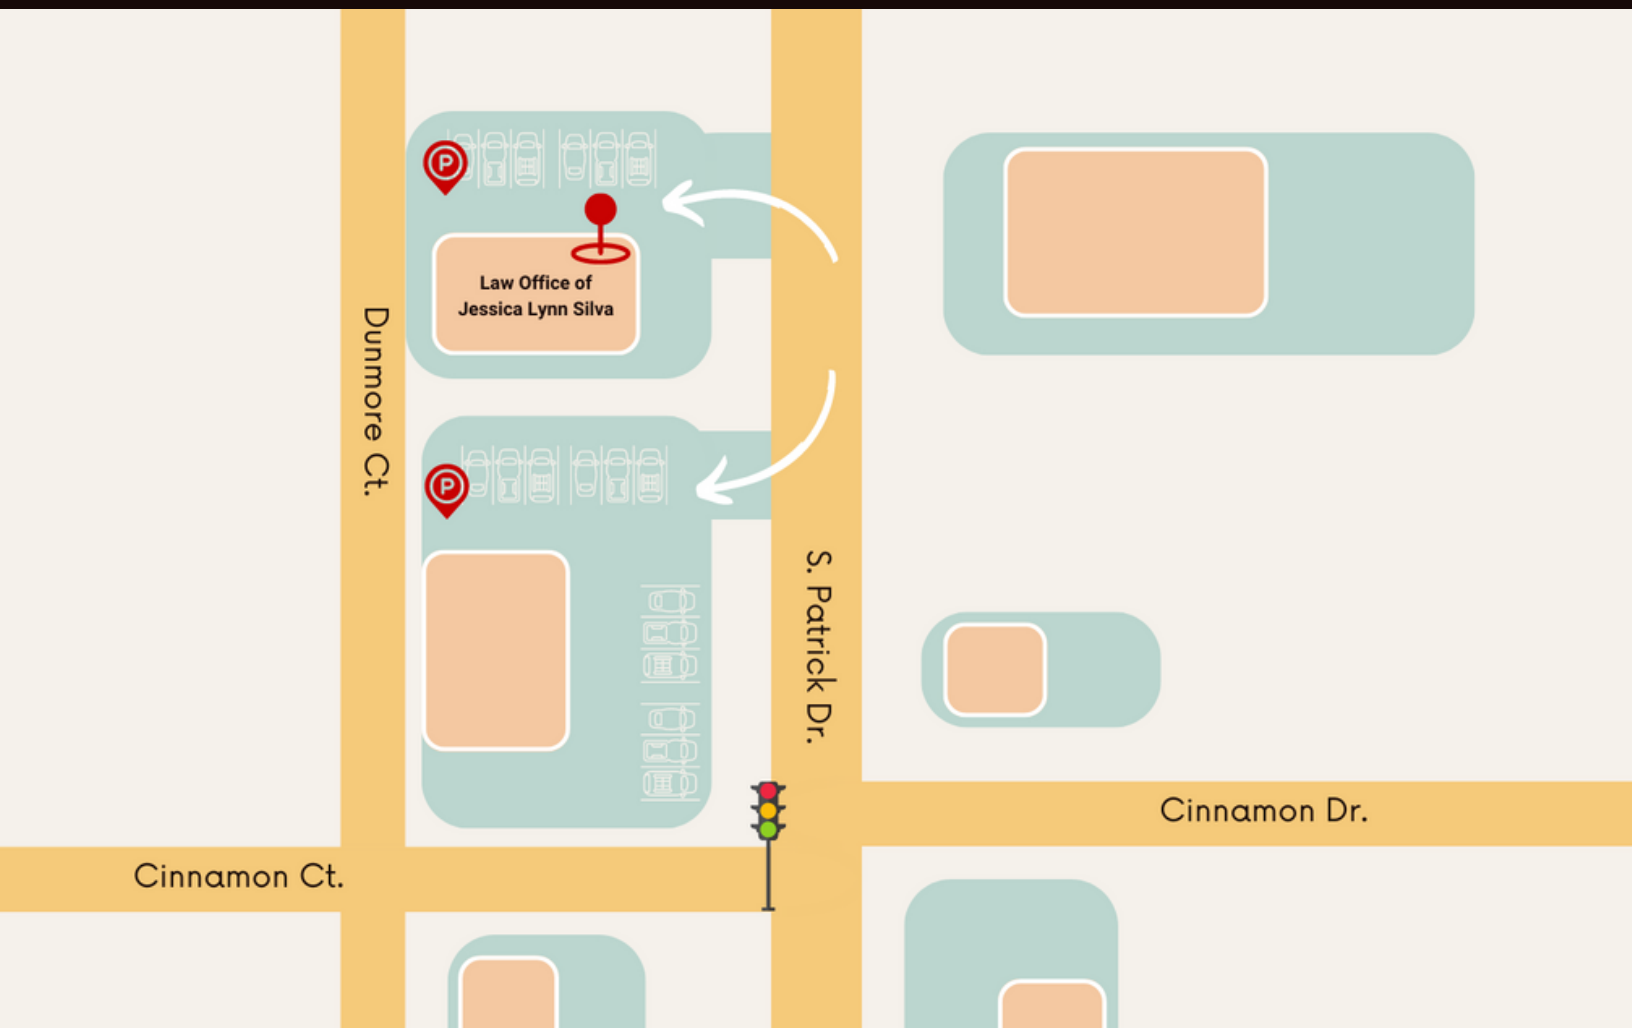

# Jessica Lynn Law

in Satellite Beach

Information and Directions

## Where We Are Located

Our address is:

**1360 South Patrick Drive, Suite 4,  
Satellite Beach FL 32937**

Our office is located toward the center  
of the building.

## Parking Options

There are **two** easily accessible  
parking lots in the area, one located  
at our building (*1360 S. Patrick Drive*)  
and the other next door (*1380 S.  
Patrick Drive*).

## Helpful Tips

- We have both a conference room and a waiting room! Please check in at our **waiting room** before your appointment (*pictured on the right*)
- Our office/waiting room is in **Suite 4**, down the main hall toward the center of the building (*East Side, view from entrance pictured above*)
- Please allow yourself ample time to find our office, parking, and get situated in our waiting room before your appointment!