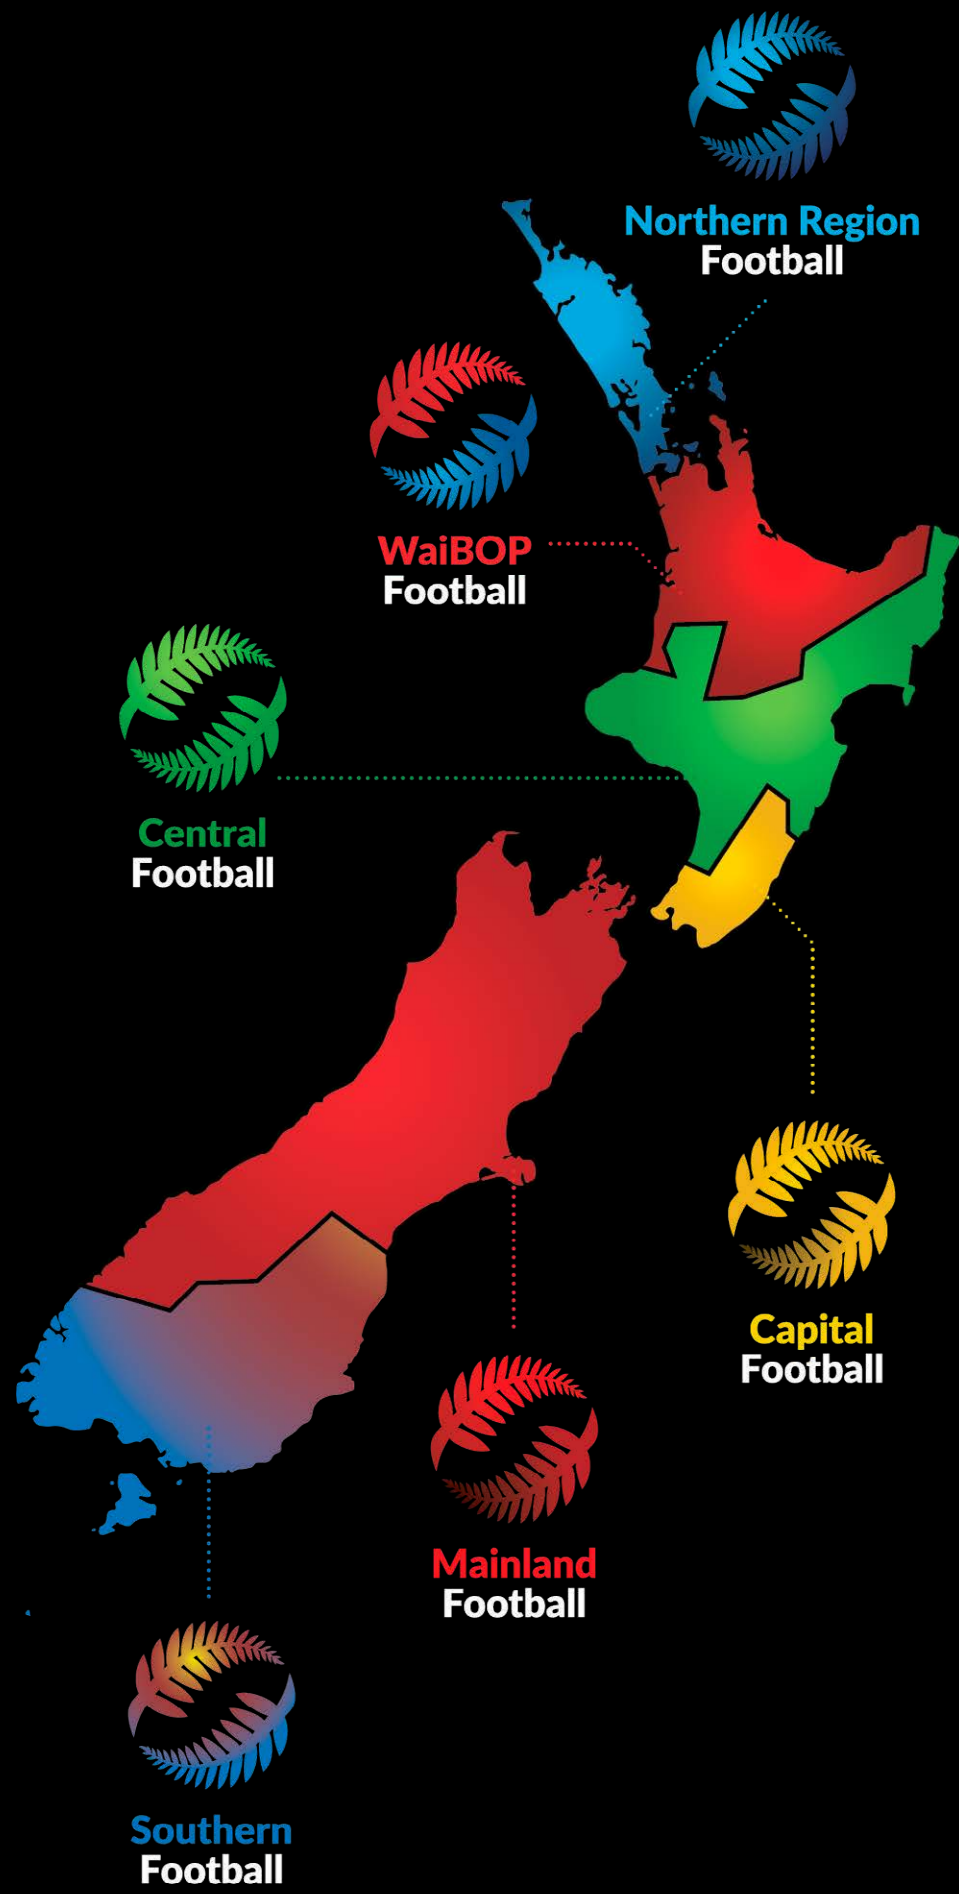

New Zealand
Football

Northern Region
Football

WaiBOP
Football

Central
Football

Capital
Football

Mainland
Football

Southern
Football