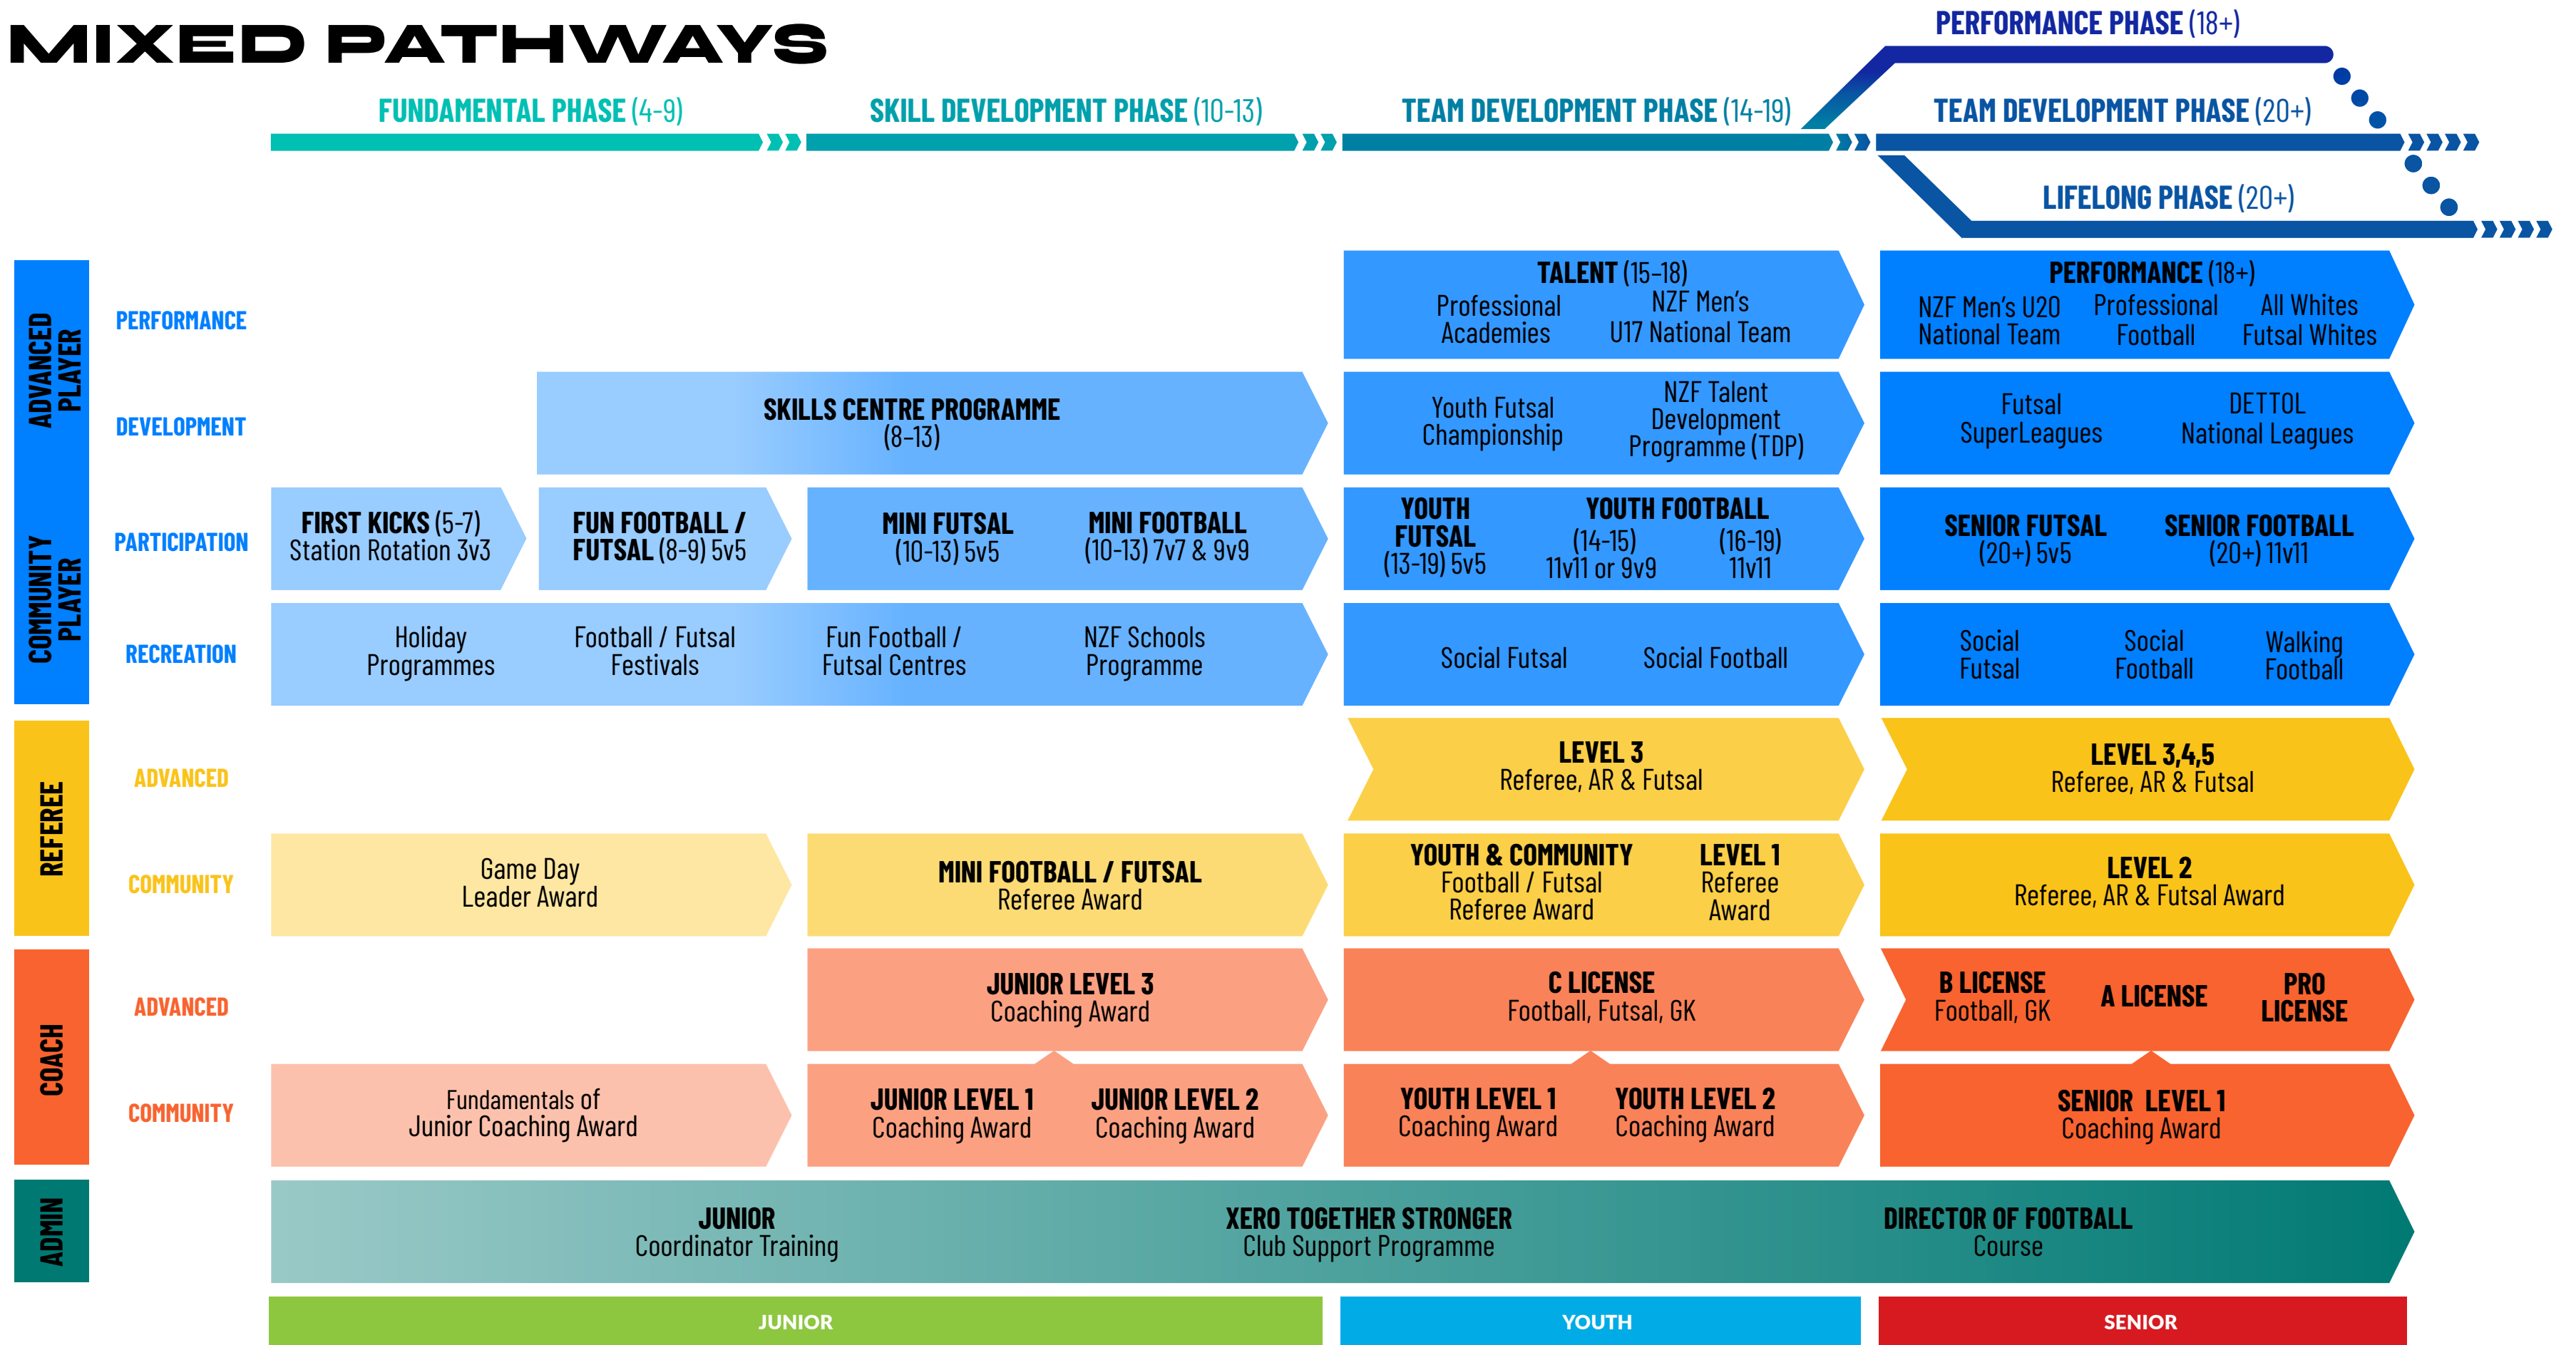

**New Zealand
Football**

WHOLE OF FOOTBALL 2.0

2026 AND BEYOND

A FRAMEWORK FOR ALL

Whole of Football (WOF) 2.0 provides an evolved framework for players, coaches, referees and administrators.

It aims to provide accessible opportunities for all participants to receive consistent high-quality experiences that are tailored to meet their needs now and into the future.

MIXED PATHWAYS

VISION OF SUCCESS

The effective implementation of the updated WOF 2.0 framework will have a positive impact on participant experience and ensure more equitable access to our beautiful game. The outcomes we would like to see as a result of this are: