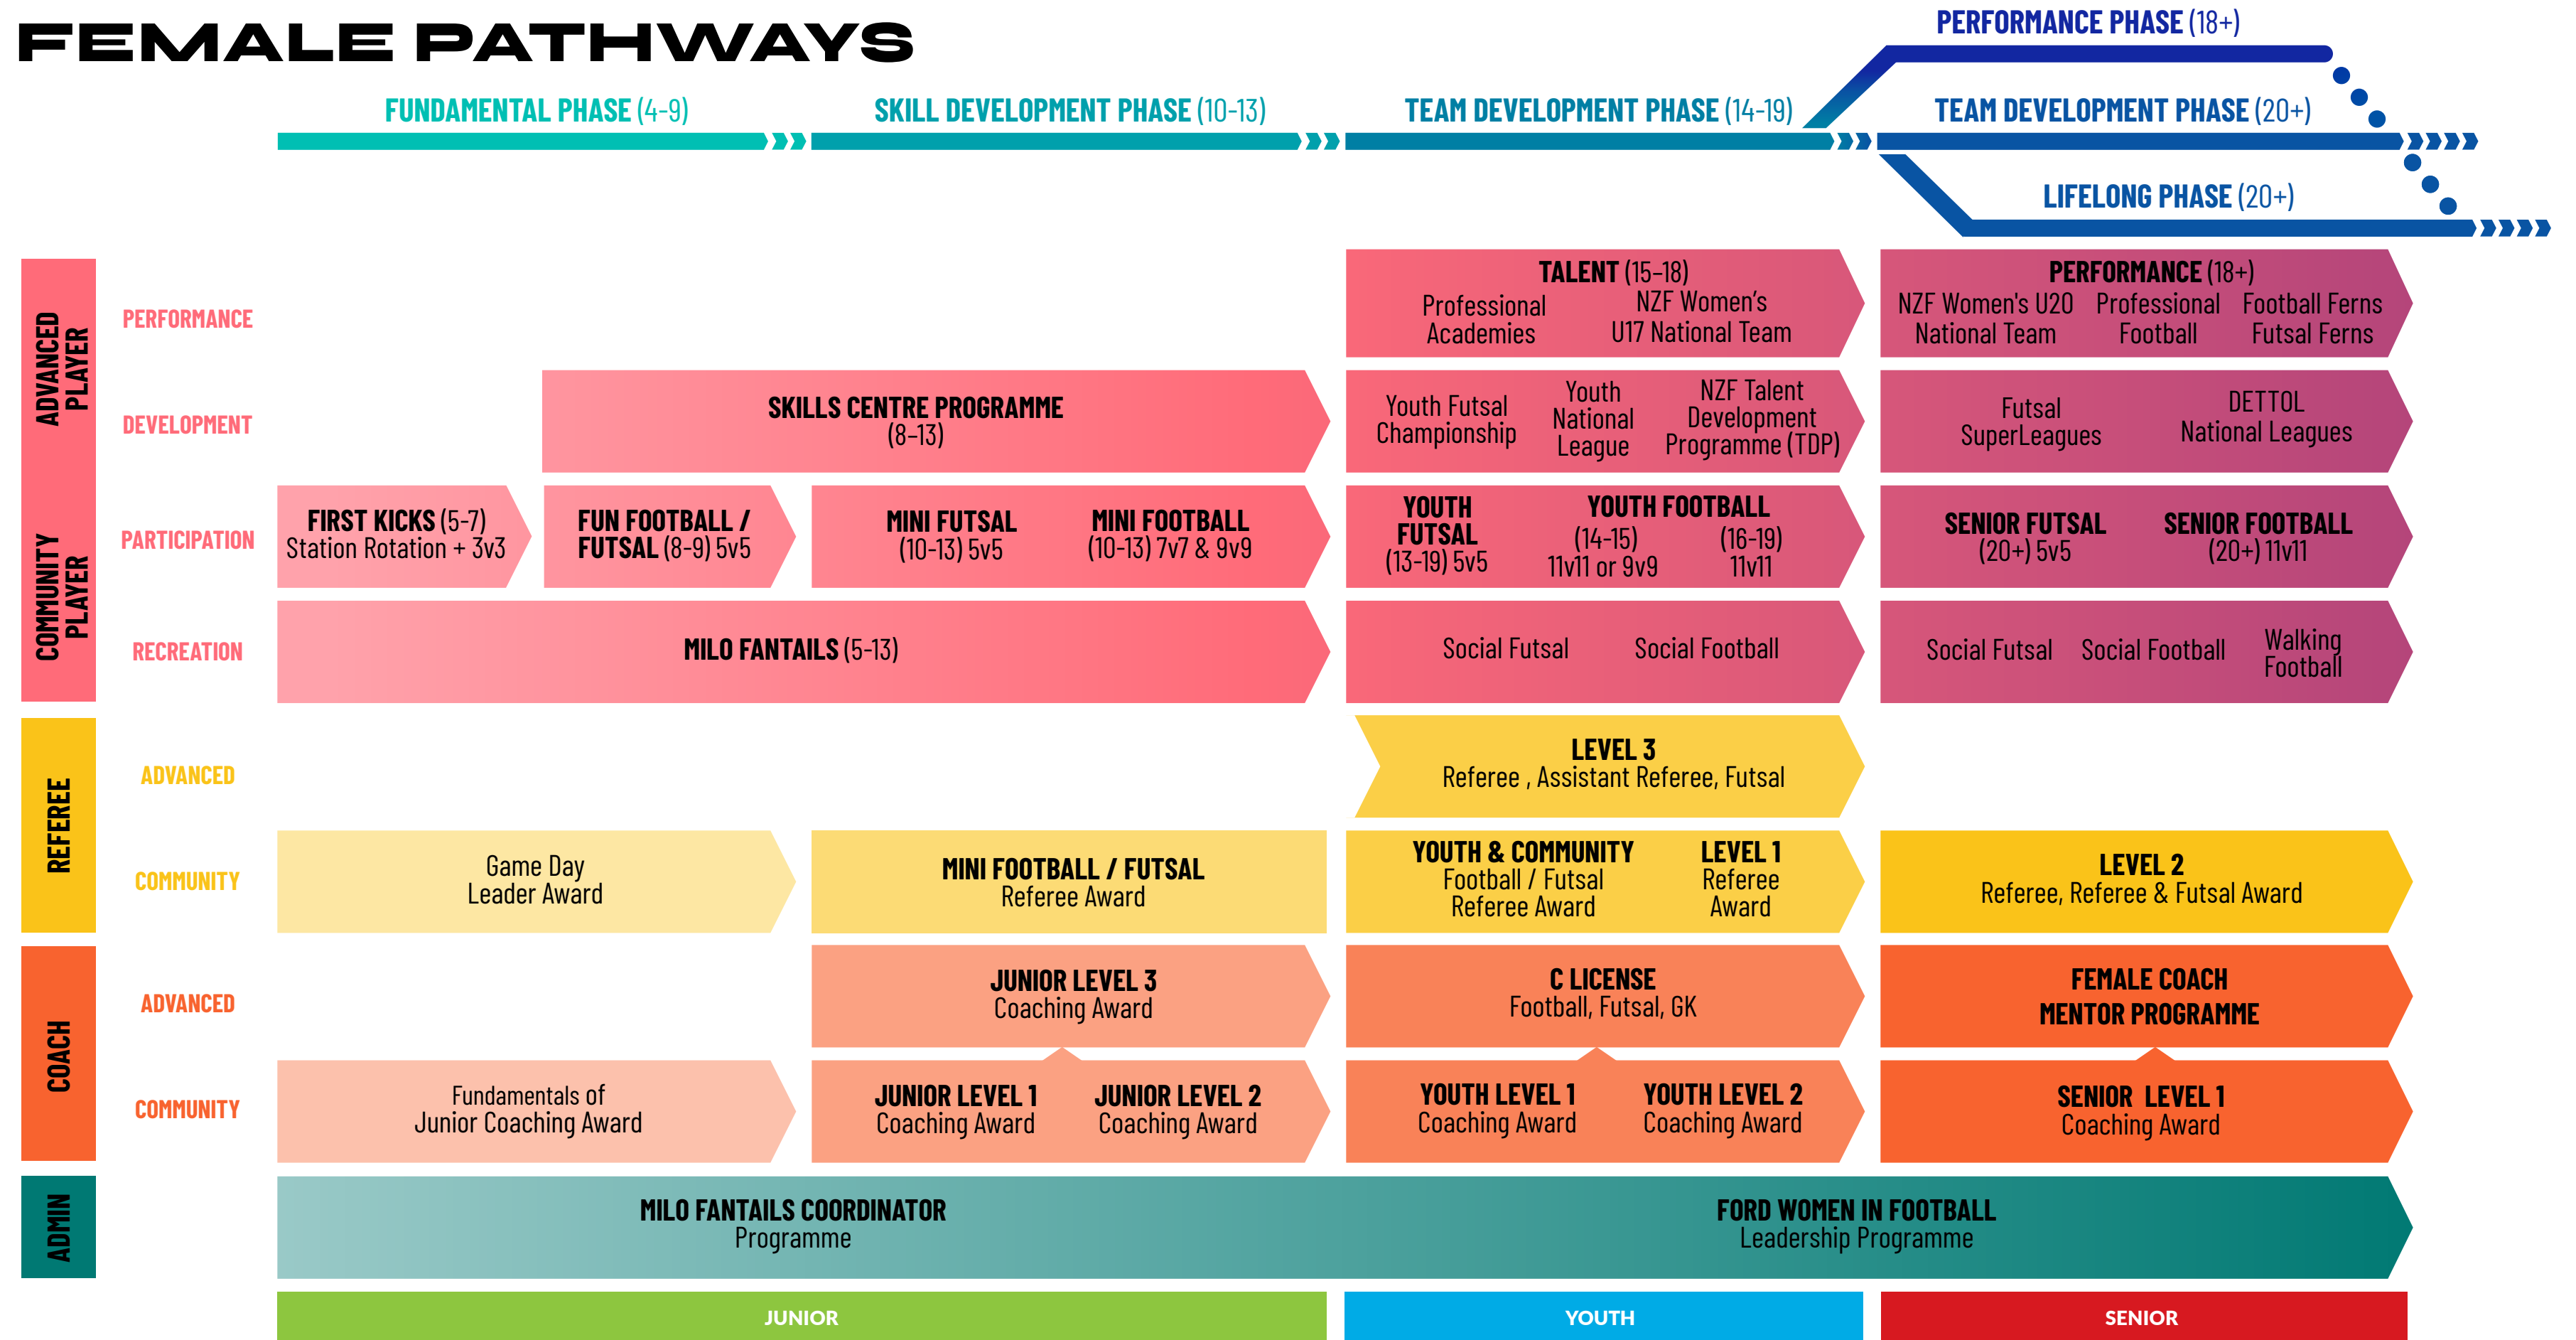

FEMALE PATHWAYS