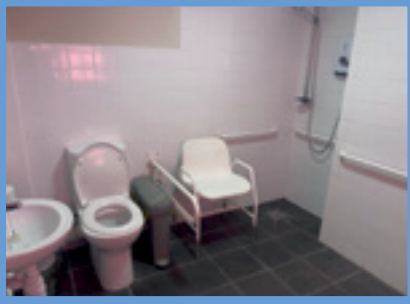

OVERNIGHT STAYS

Accessible Suite

The 'Ali Mac' accessible suite has 2 bedrooms, and is designed so that guests with disabilities and mobility difficulties can access, navigate and use the space comfortably. The suite contains an accessible shared bathroom with a roll-in shower, grab bars, and wider doorways, making it easier for everyone to enjoy their stay. The kitchen is supplied with a fridge, microwave, kettle and crockery.

BATHROOM

THE KITCHEN

BEDROOM

Room	Guide/ Scout	Standard
1 x Twin room	£112	£140
Whole suite (2x twim rooms)	£168	£210
This wing has a shared bathroom		

Add on continental breakfast
£10 per person

Contact Us
bookings@foxlease.uk