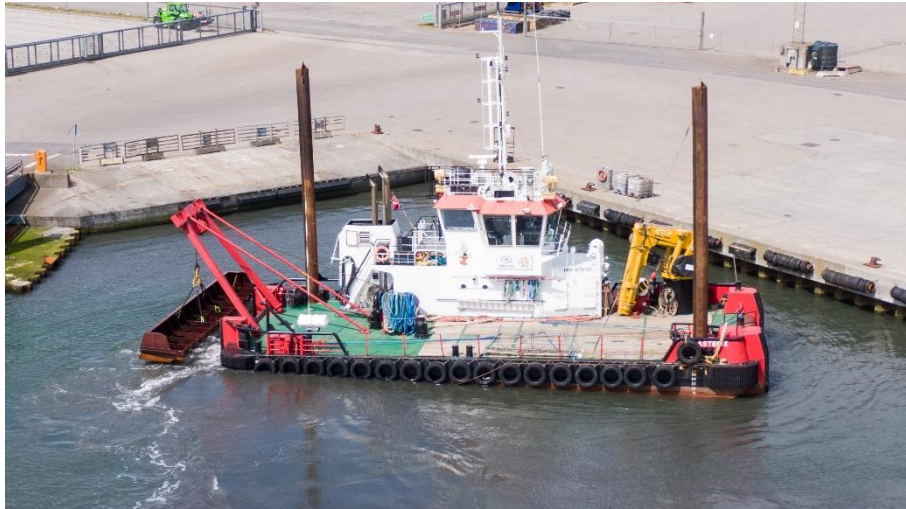

Ship's particulars

Name of Ship	DBB Asterix
Ship Type	Eurocarrier 2495
Call Sign	OYFB 2
Nationallity/Flag	Danish
Port of Registry	Aarhus
IMO Number	9878125
Official Number	D 4958
MMSI Number	219025528
Class	Bureau veritas
Gross Tonnage	172,9
Keel laying	2019
Shipyard	Neptune Marine
Main Engine	2x Caterpillar C32
Main Engine Power in KW/HP	1432/1920
Propeller	2x fixed propeller
Bullard Pull	24 tons
Length P.P	22,54 meters
Breadth	9,54 meters
Draft	2,1 meters
Towing Winch pulling force	50 Ton
Tugger winch pulling force	10 ton
Deck Crane	Helia HLRM 170-4s
Spudlegs	Hydraulic for positioning up to 12 meters
Facilities	5 Cabins Air-conditioned
Generators	2X Caterpillar C6.6
Generator output	243 KW
Hydraulic Powerpack	2x75 KW
Fuel oil	50 m3
Fresh Water	55 m3