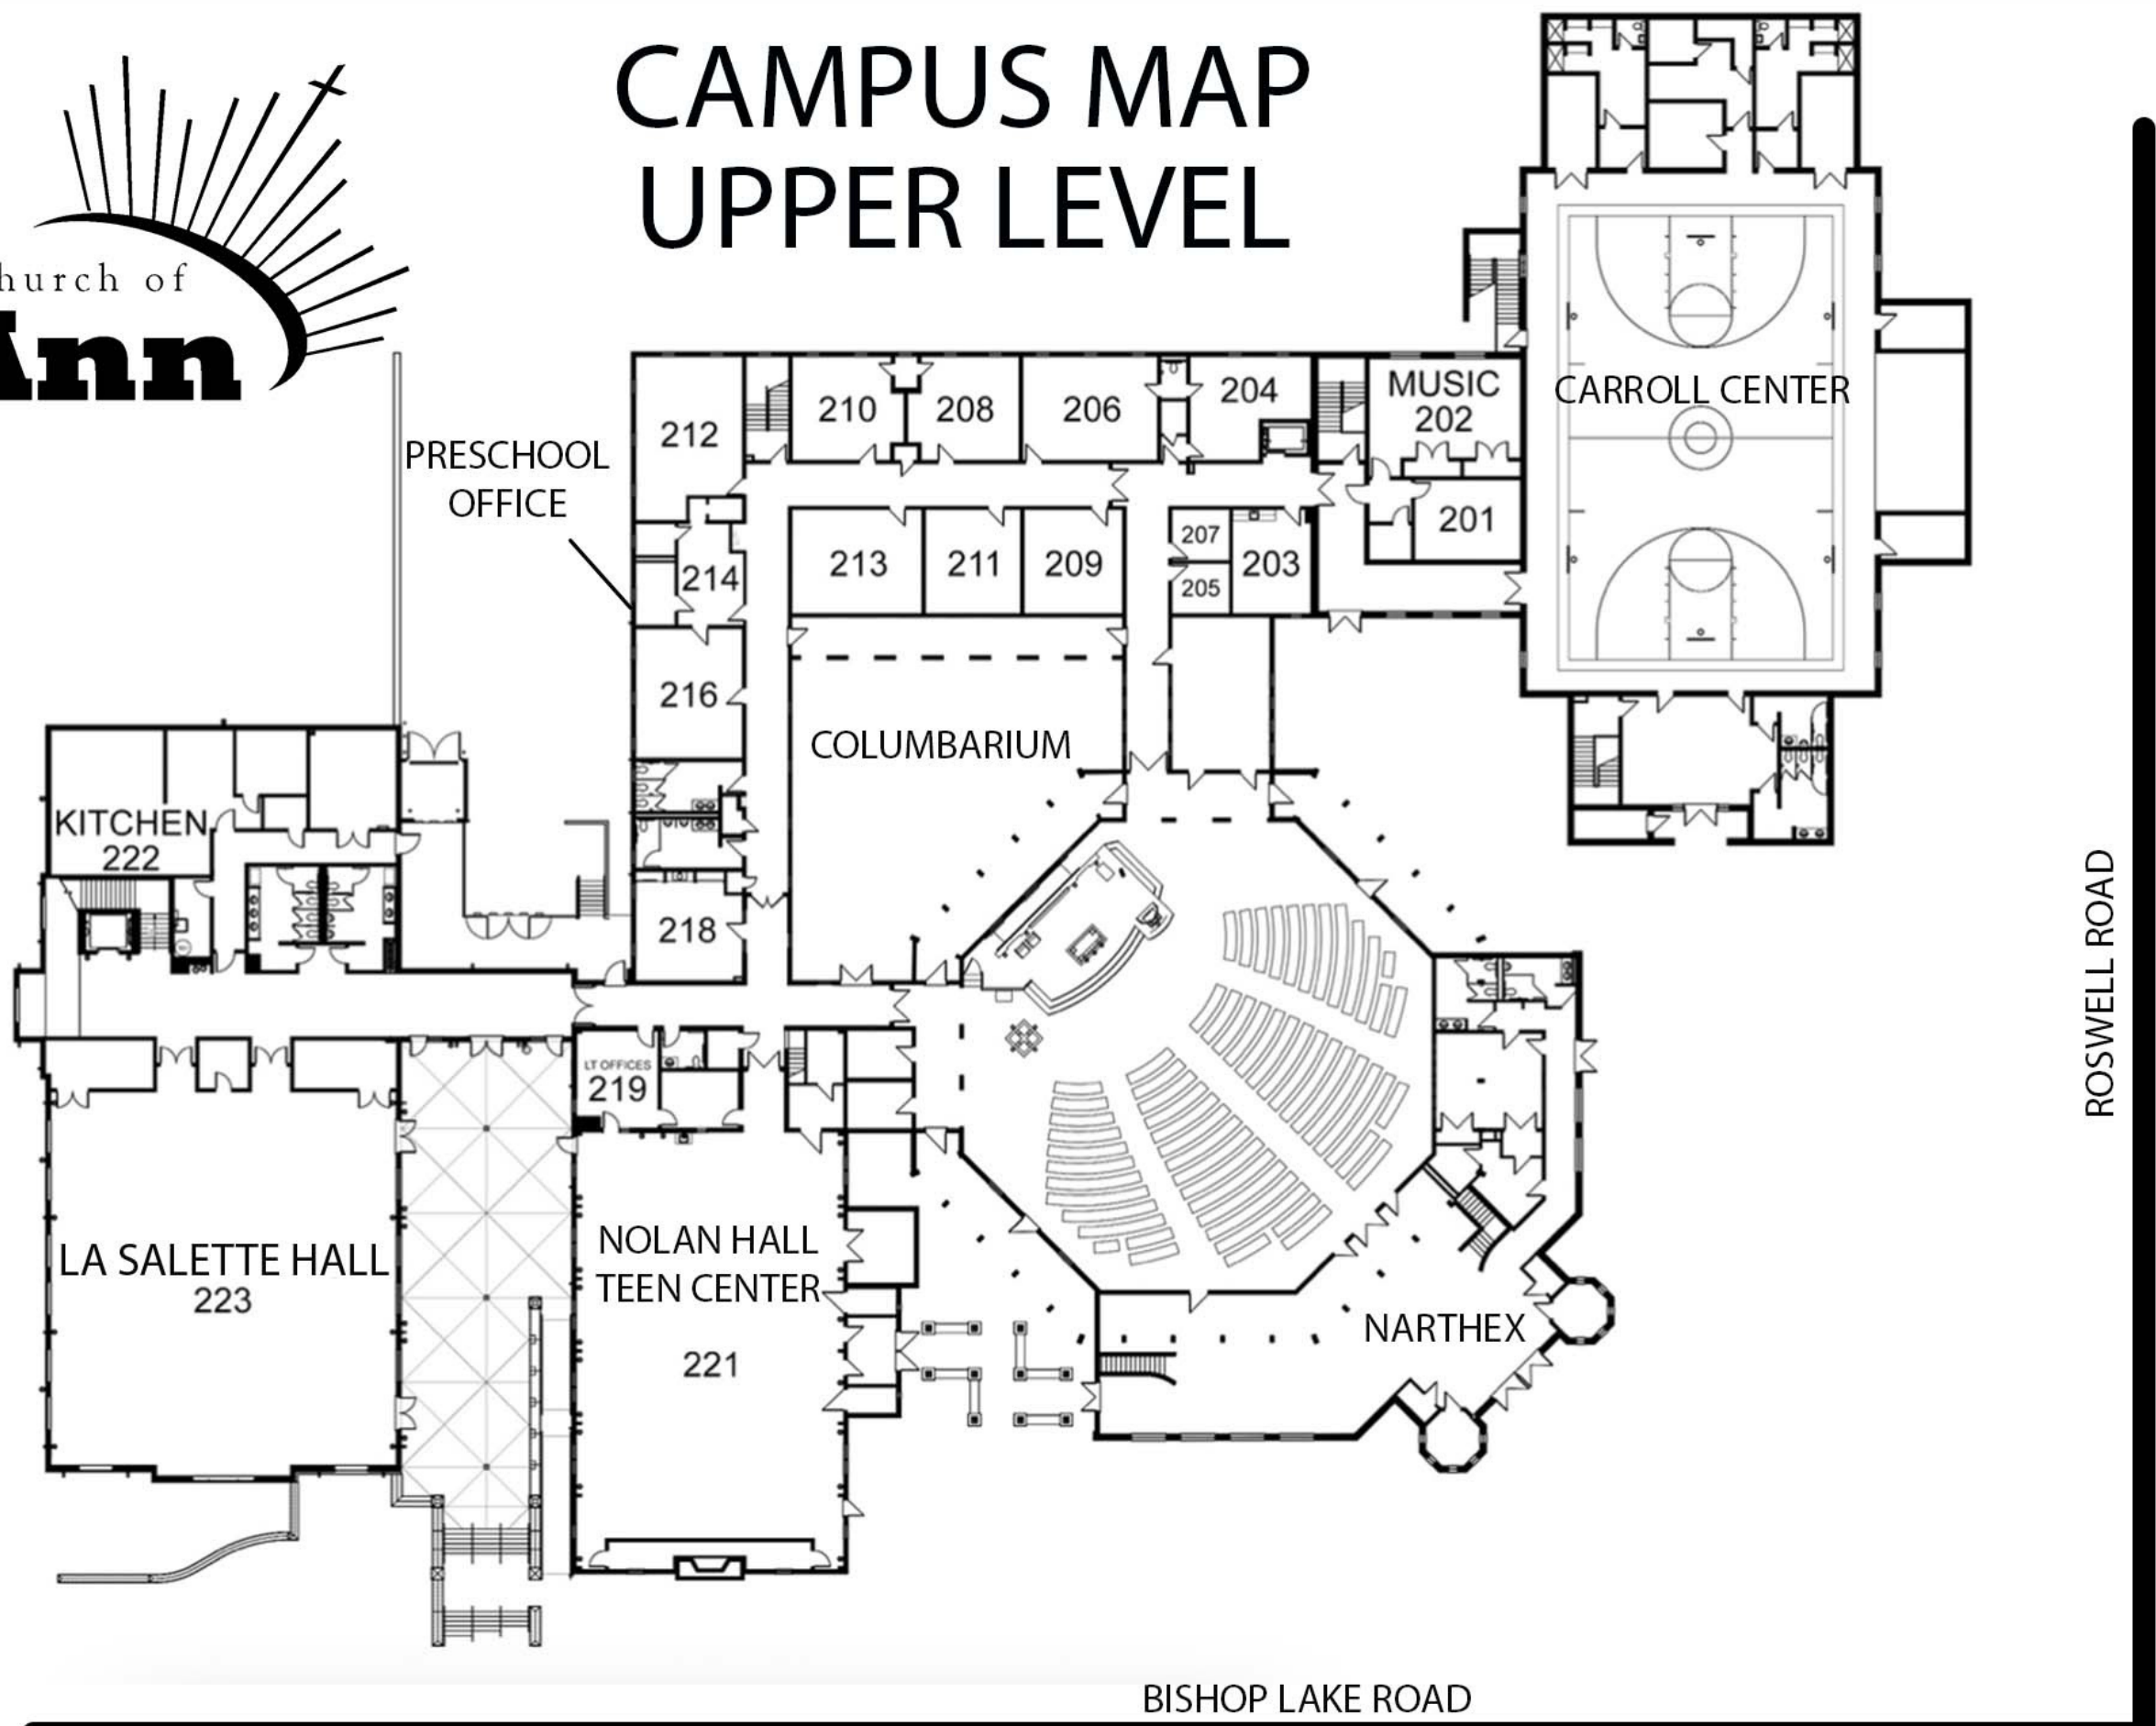

# CAMPUS MAP UPPER LEVEL

# CAMPUS MAP LOWER LEVEL

THE CATHOLIC CHURCH OF ST. ANN IS A LA SALETTE PARISH DEDICATED TO RECONCILIATION THROUGH WORD, WORSHIP, WORKS AND SACRAMENT.

VISIT [ST-ANN.ORG](http://ST-ANN.ORG) OR SCAN THE CODE TO LEARN ABOUT ALL OUR EVENTS AND PROGRAMMING.