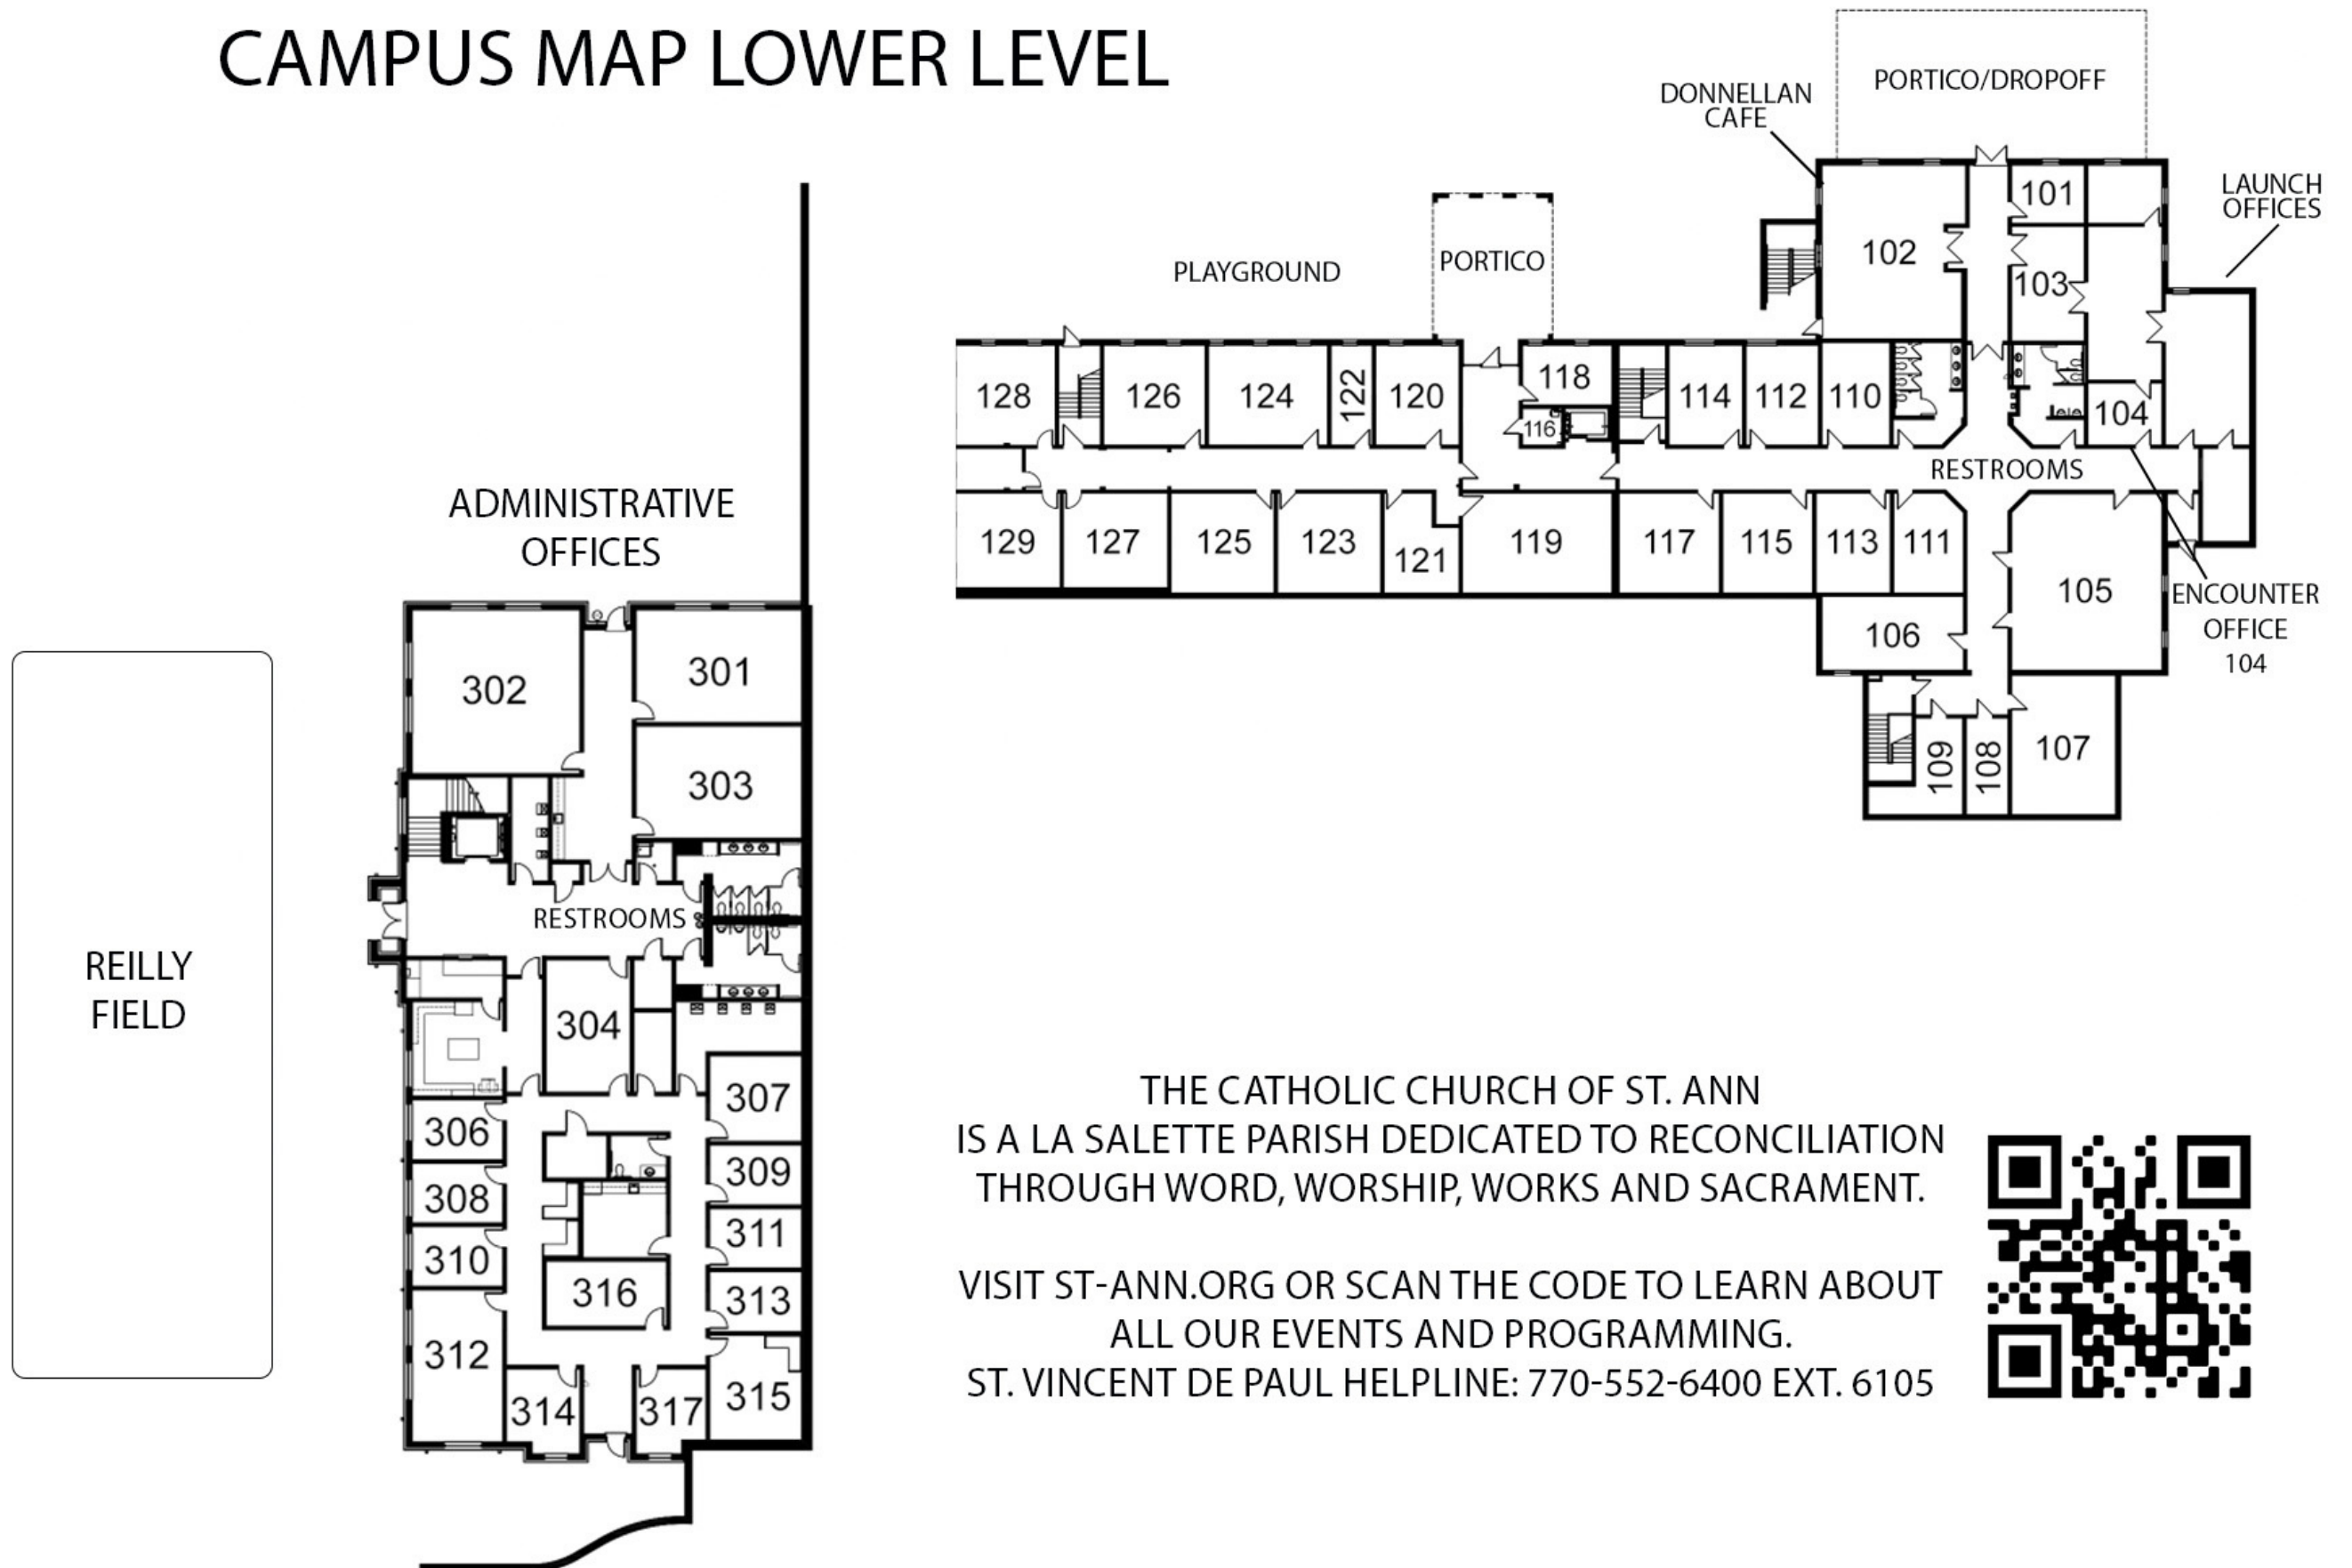

# CAMPUS MAP UPPER LEVEL

# CAMPUS MAP LOWER LEVEL

THE CATHOLIC CHURCH OF ST. ANN IS A LA SALETTE PARISH DEDICATED TO RECONCILIATION THROUGH WORD, WORSHIP, WORKS AND SACRAMENT.

VISIT [ST-ANN.ORG](http://ST-ANN.ORG) OR SCAN THE CODE TO LEARN ABOUT ALL OUR EVENTS AND PROGRAMMING.