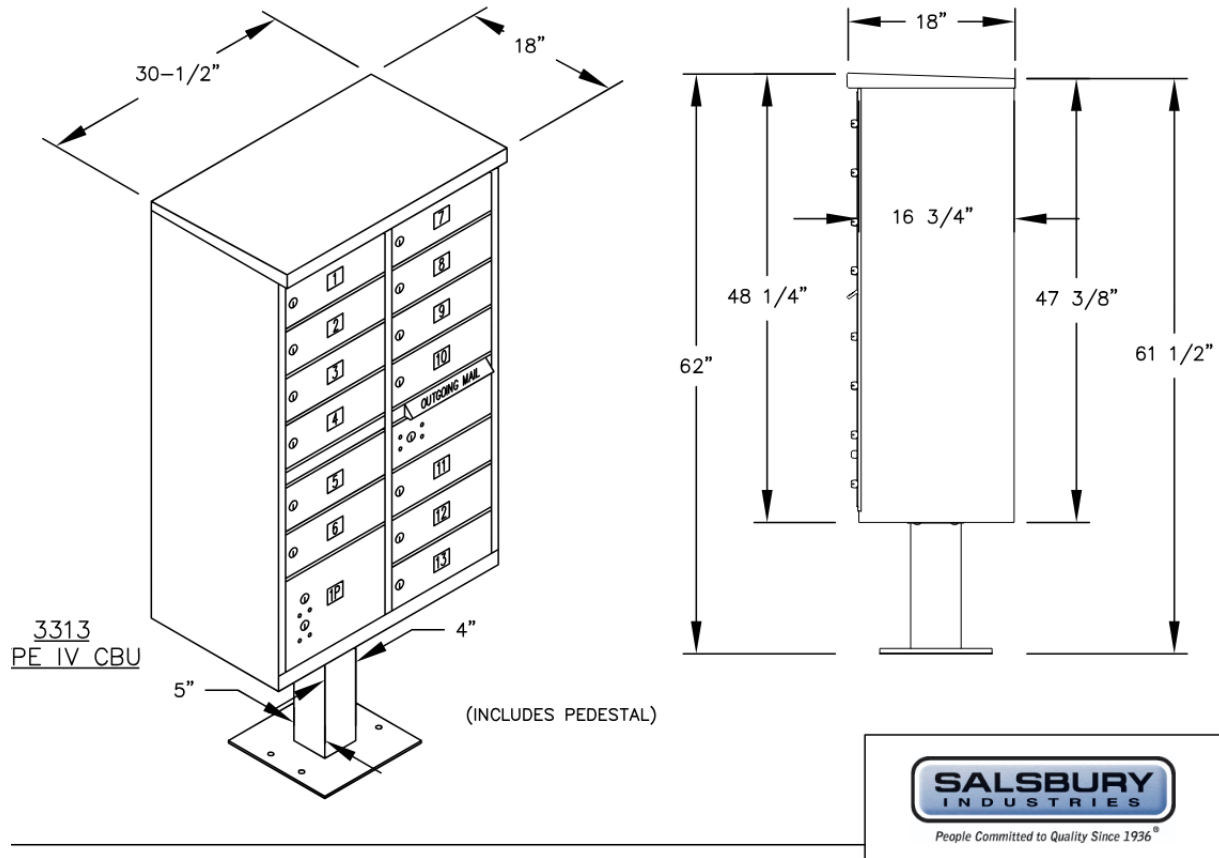

We are now looking at this model, each mailbox is "B" Size Doors: 12" W x 4-3/4" H x 15" D

Colors