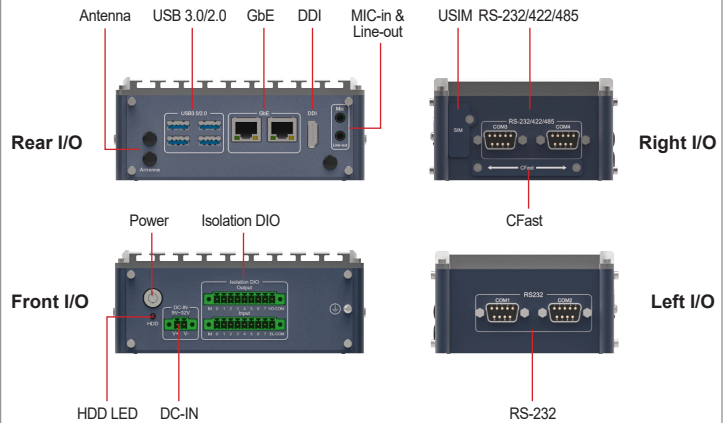

I/O Interfaces