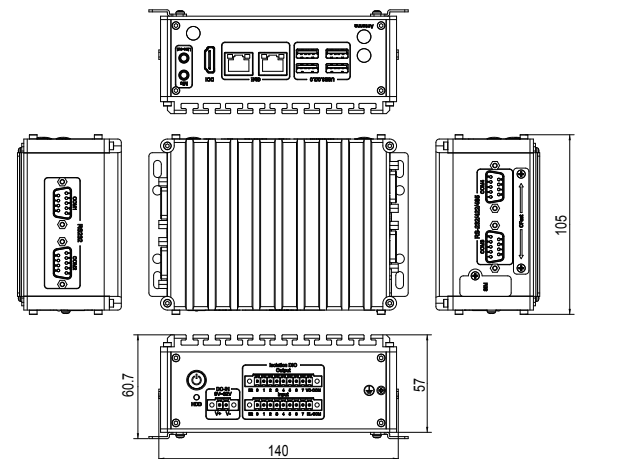

Specifications

System	
CPU	Intel® Celeron® J1900 2.0 GHz, Quad Core L2 cache 2MB, 10W TDP Intel® Celeron® N2807 1.58 GHz, Dual Core L2 cache 1MB, 4.5W TDP Intel® Atom™ E3845 1.91 GHz, QuadCore L2 cache 2MB, 10W TDP Intel® Atom™ E3827 1.75 GHz, Dual Core L2 cache 1MB, 8W TDP
Chipset	Integated in SoC
BIOS	AMI Aptio® UEFI 2.x firmware
Memory	DDR3L with 1333 MT/s, 8GB (Max.)
Graphics	
Display	1x DDI
Controller	Intel® HD Graphics Generation 7
Power	
DC Input	9~32VDC
Mechanical	
Dimensions (WxDxH)	138 x 100 x 57mm (5.43"x 3.94"x 2.24")
Weight	0.76kg
External IO	
Ethernet	2x RJ45 GbE
USB 3.0/2.0	4x USB 3.0/2.0 port, 1x USB 2.0 port (internal)
COM	2x RS-232 (COM1/COM2) 2x RS-232/422/485 non-Auto-flow (COM3/COM4)
Digital I/O	8-bit Isolated GPI & 8-bit Isolated GPIO
Audio	1x Mic in, 1x Line out
Storage	
SATA	1x mSATA socket
Drive Bay	2.5" HDD/SSD, share with CFast (optional)
SIM	1x USIM socket
Expansion Slot	
Mini PCIe	1x full length Mini PCIe socket (PCIe + USB + USIM) 1x half length Mini PCIe socket (PCIe + USB)
Other	
Watchdog Timer	Multistage
Antenna	2x antenna openings
Environment	
Operating Temperature	Operation: -20°C~60°C
Storage Temperature	Storage: -40°C~85°C Operation: 10% to 90%
Operating Humidity	10% ~ 90% Humidity, non-condensing
Storage Humidity	5% ~ 95% Humidity, non-condensing
Certification	CE/CB/FCC Class A
OS Support	
Windows	Windows 10 Windows 10 IoT 64-bit Windows 8 Windows Embedded 8 Standard Windows 7 Windows 7 embedded compact
Linux	Linux

Ordering Information

Model Name	
U7-331	Intel® Celeron® N2807, 4GB
U7-333	Intel® Celeron® J1900, 4GB

I/O Interfaces

Dimensions

Optional Accessories

Model Name	
SSD	mSATA 32GB/64GB/128GB/256GB
Adapter	12VDC/40W power adapter
Power Cord	US / Germany / UK / Australia / China
Wireless Module	3G/3G + GPS/4G/4G + GPS/4G + WIFI