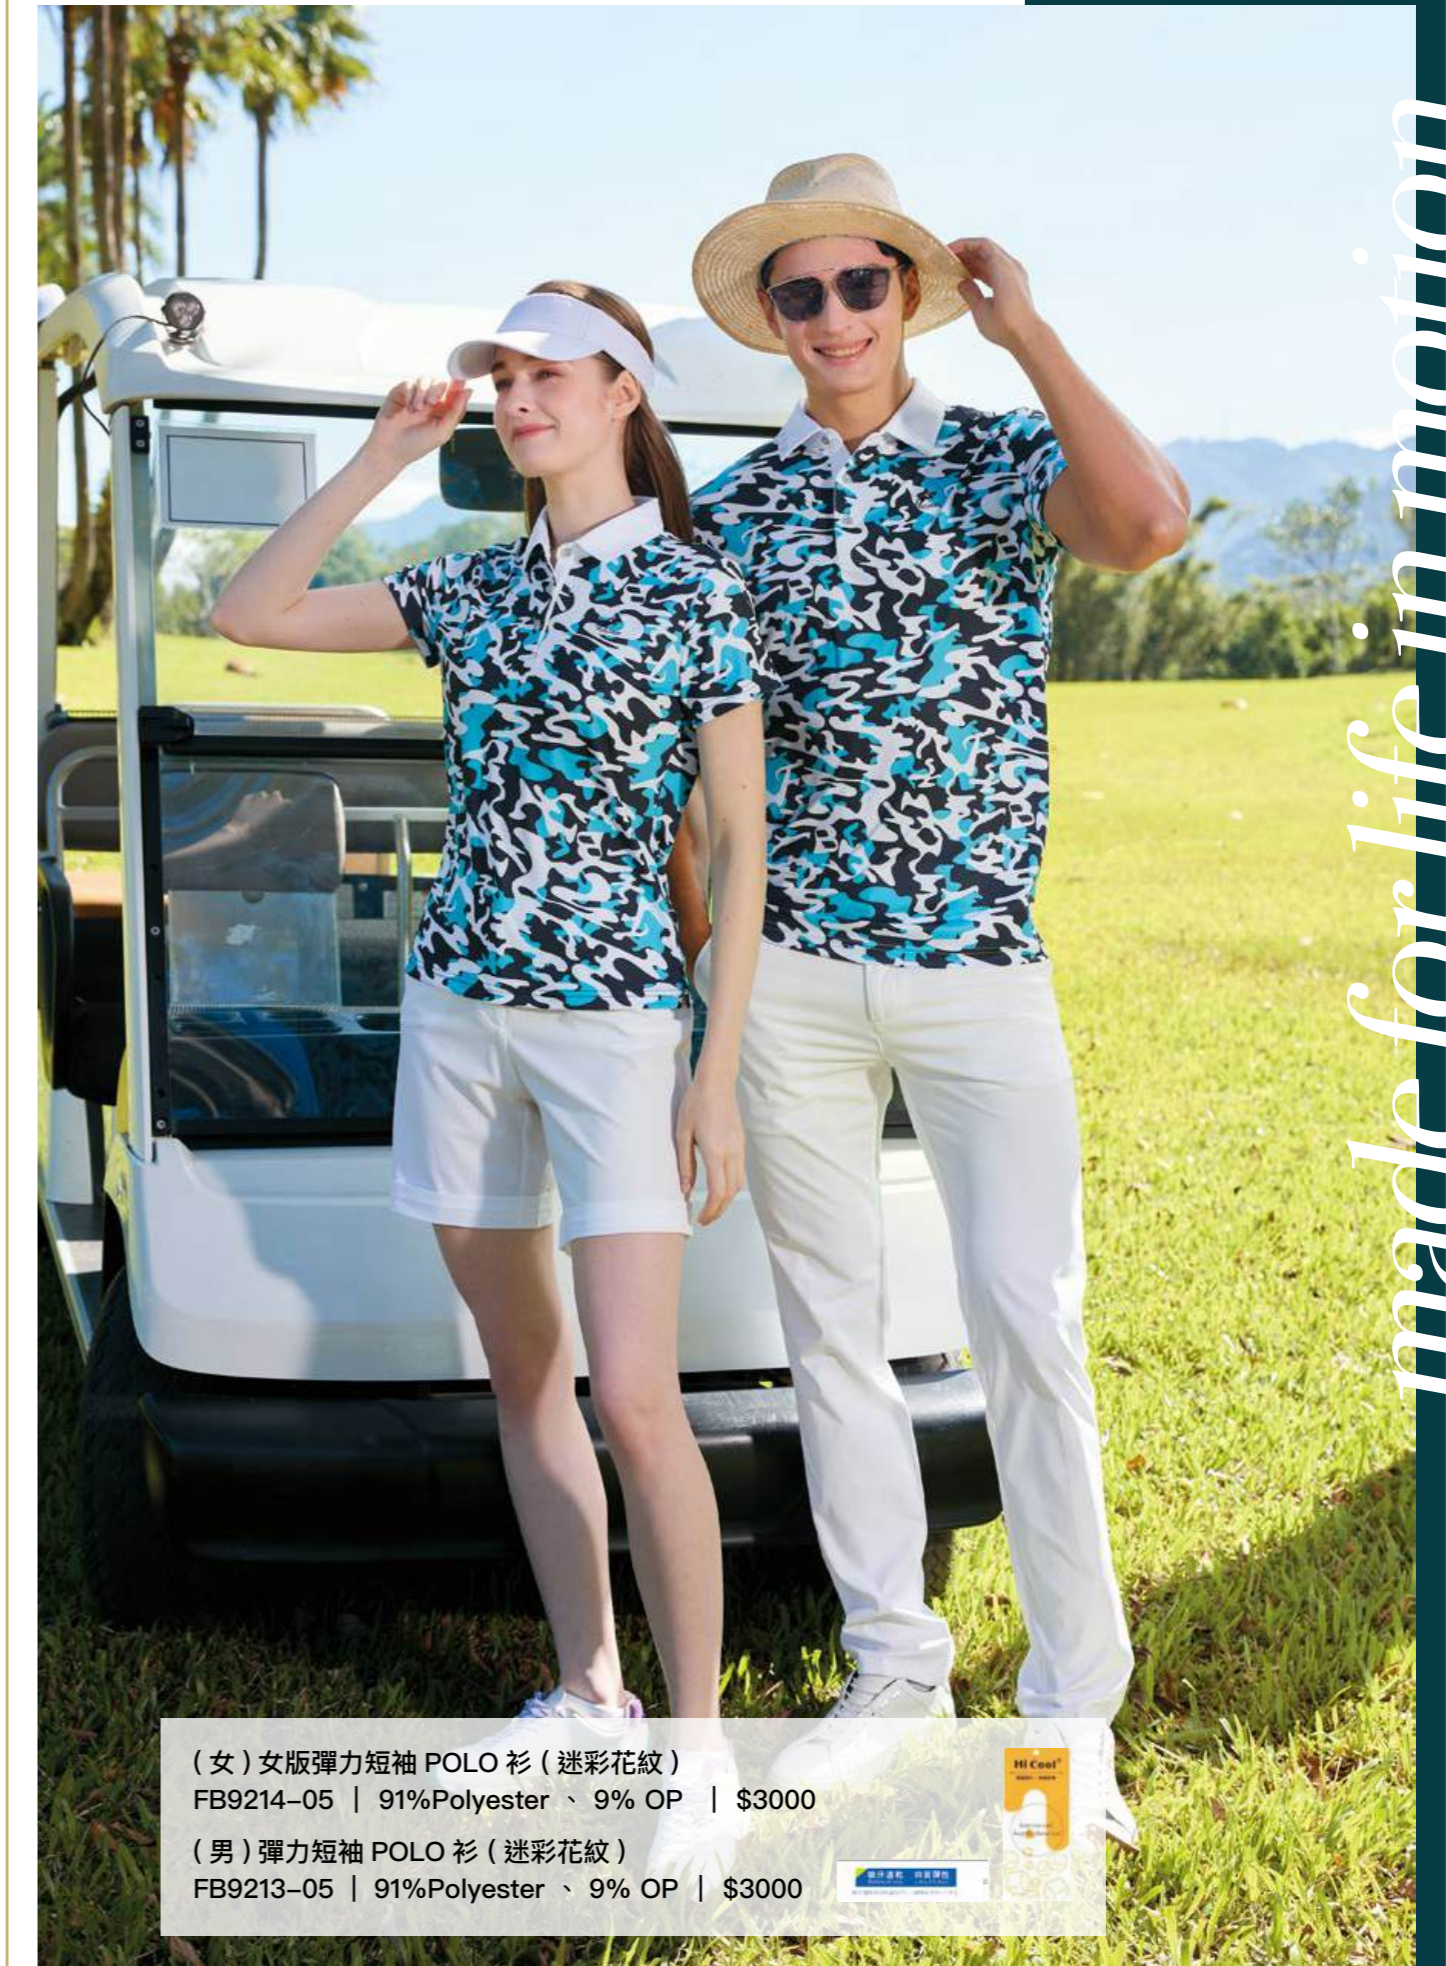

(女) 女版彈力短袖 POLO 衫 (迷彩花紋)
FB9214-05 | 91%Polyester、9% OP | $3000

(男) 彈力短袖 POLO 衫 (迷彩花紋)
FB9213-05 | 91%Polyester、9% OP | $3000

made for life in motion