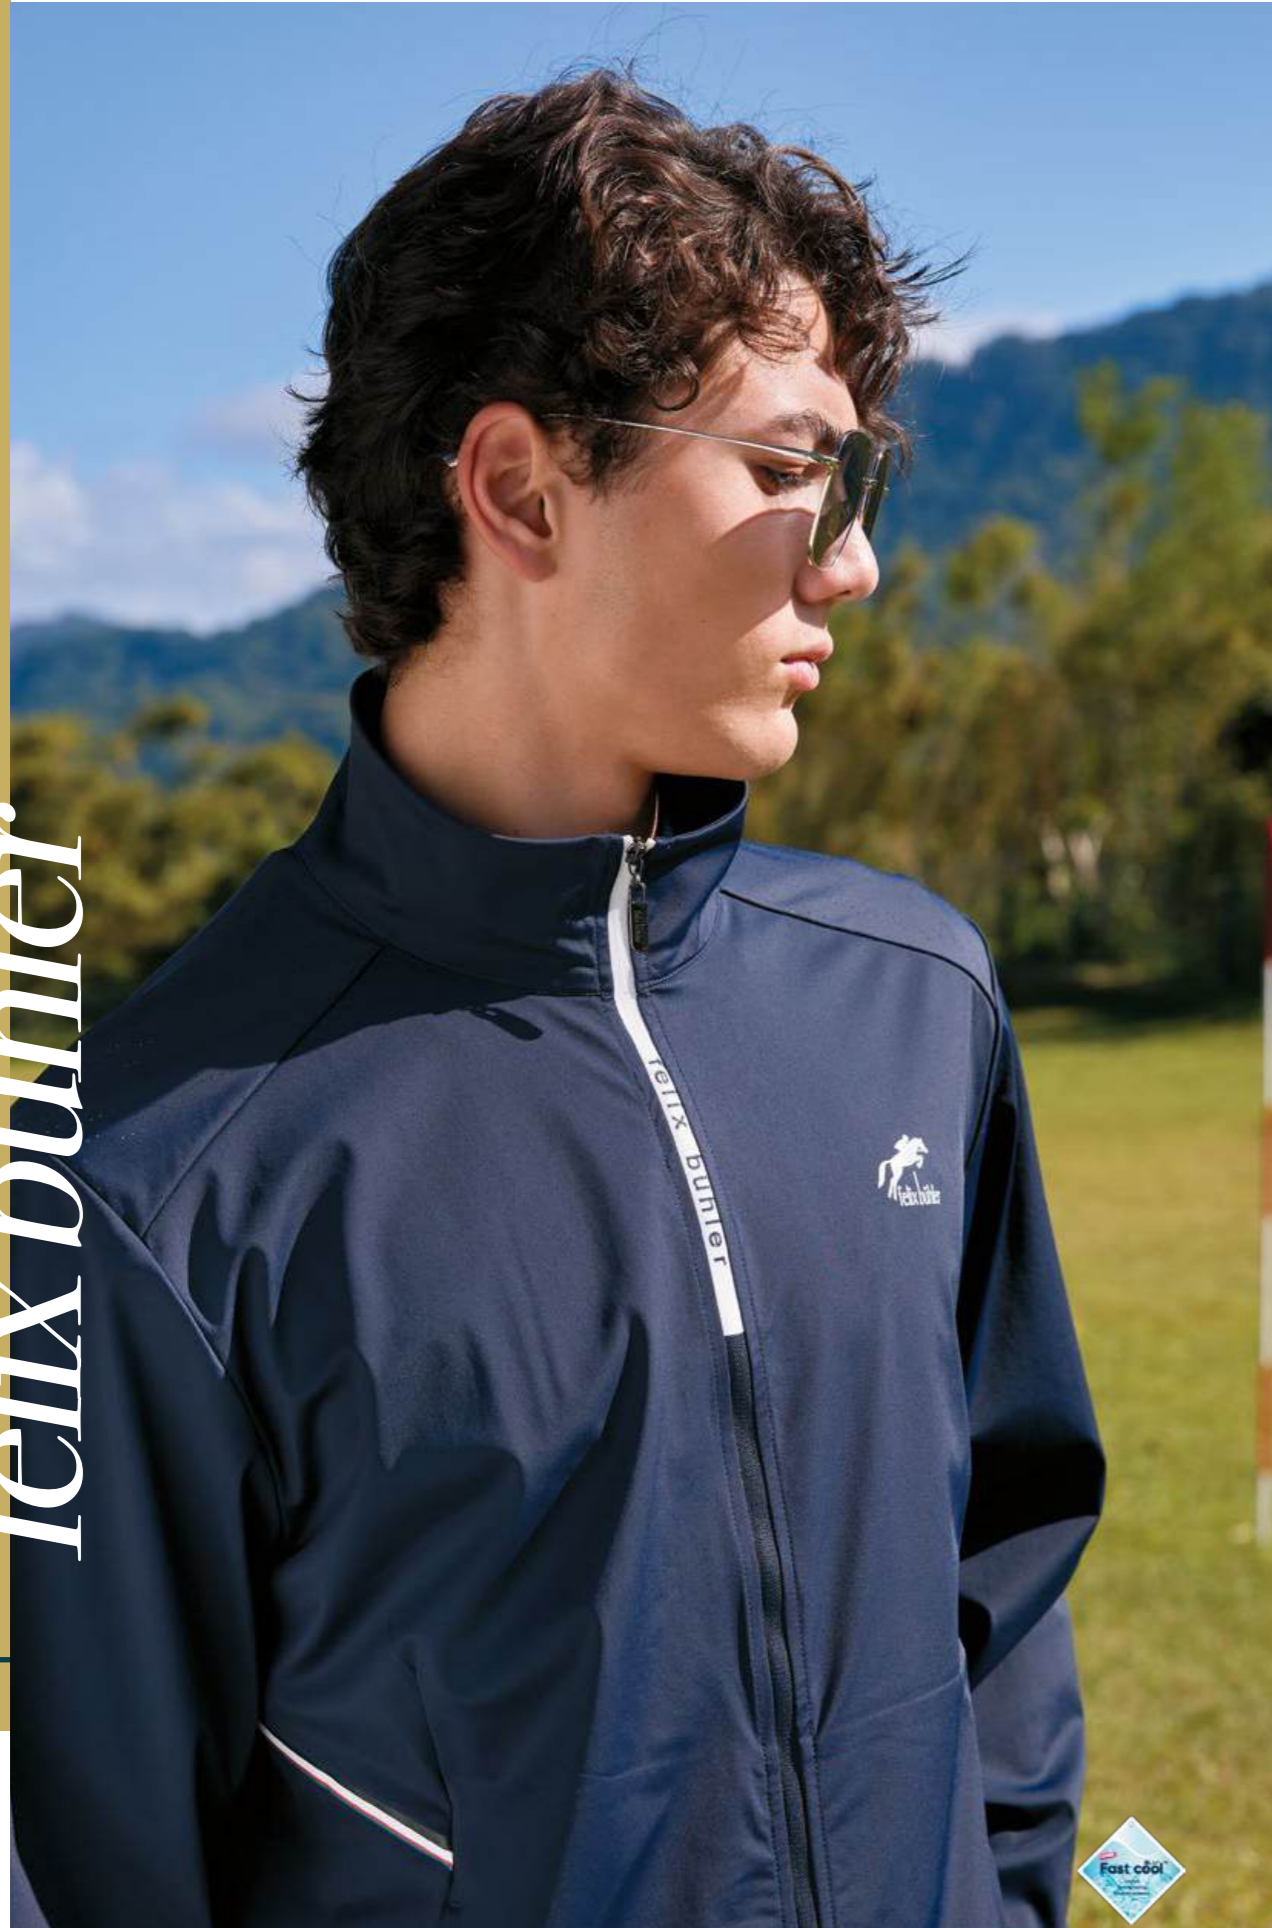

felix bühler

(男) 涼感薄外套 (丈青)
FB0105-14 | 100% Polyester | $4000