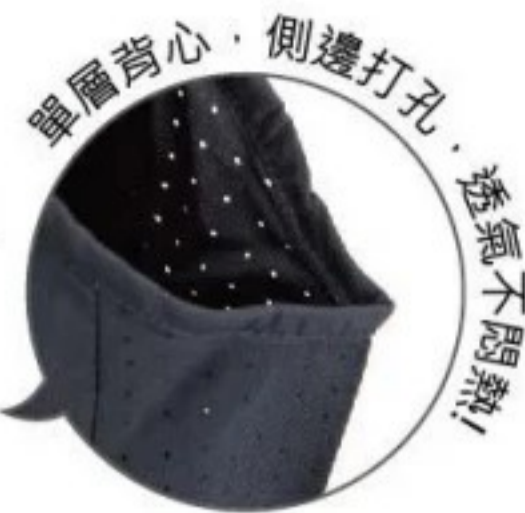

彈力冰絲輕量背心

P9414-1 白色/彩藍