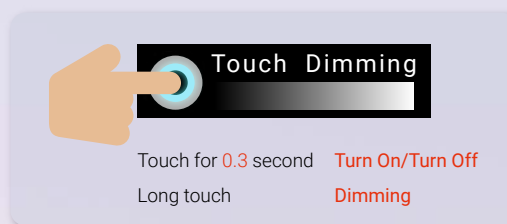

SOFTOUCH

light up the micro world

I Super Light

Made by aviation grade aluminum, only weighs 8g.

I Top Class Light Source

True color, and maximum brightness up to 35000 Lux.

I Touch Control Design and Stepless Dimming

Short touch to turn on/ off the light, long press to adjust steplessly the brightness.

Clip to collar or chest pocket, avoid shaking

I Ultra-long Battery Life

Can keep illuminating for 11 hours with maximum brightness.

| CRI 90

Reveal true color, and improve safety as a result of increased visibility

| Color Temperature 5000K

Close to the color temperature of sunlight, can reduce eye fatigue in long surgery

| Edge to Edge Clarity, and Flicker Free