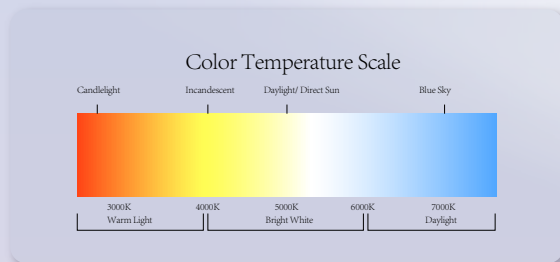

| CRI 90

Reveal true color, and improve safety as a result of increased visibility

| Color Temperature 5000K

Close to the color temperature of sunlight, can reduce eye fatigue in long surgery

| Edge to Edge Clarity, and Flicker Free

9.8 g

Brightness

35000 lux

Color Temperature

5000 k

CRI

90

Power