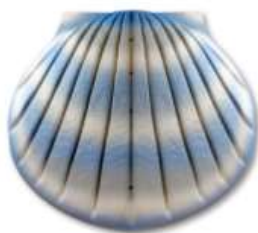

MORE PASSAGES PRODUCTS

Shell™ Urn