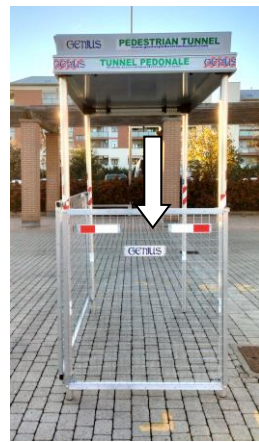

ANTI-INTRUSION GRATING LONG SIDE

Protective grating to prevent side entry or exit along the path. Interlocking happens by means of screws on the telescopic supports. They are made of pregalvanised steel. Easy and quick to assemble.

ANTI-INTRUSION GRATING SHORT SIDE

Protective grating to prevent side entry or exit along the path. Interlocking happens by means of screws on the telescopic supports. They are made of pregalvanised steel. Easy and quick to assemble.