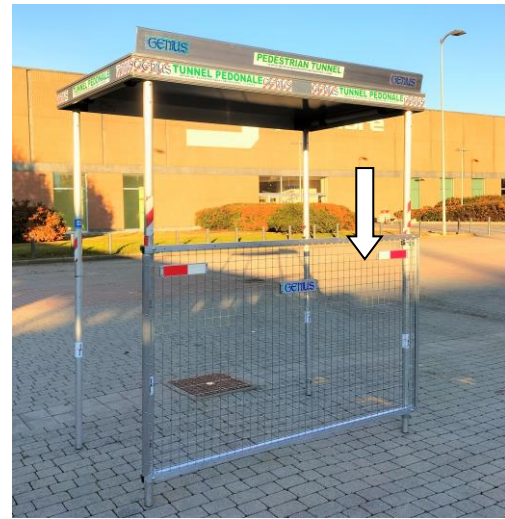

ANTI-INTRUSION GRATING LONG SIDE

Protective grating to prevent side entry or exit along the path. Interlocking happens by means of screws on the telescopic supports. They are made of pregalvanised steel. Easy and quick to assemble.

ANTI-INTRUSION GRATING SHORT SIDE

Protective grating to prevent side entry or exit along the path. Interlocking happens by means of screws on the telescopic supports. They are made of pregalvanised steel. Easy and quick to assemble.

FIXING HOLDING BRACKETS

Fixing holding brackets for anchoring to the ground, to the walls or other vertical fixed supports.

SIDE CURTAINS SHORT/LONG SIDE

Side curtains suited to protect from liquids when washing facades or in case of rain and bad weather. Models available in half or full length. Easy and quick to assemble.