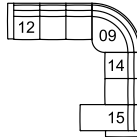

**98 RHF Angled Loveseat**  
**97 LHF Angled Loveseat**  
65 x 48 x 33"  
166 x 122 x 84 cm

## POPULAR CONFIGURATIONS

**97/98**  
130 x 48"  
331 x 122 cm

**16/08**  
84 x 62"  
214 x 158 cm

**12/09/14/15**  
121 x 122"  
308 x 310 cm

**12/11/13**  
125 x 125"  
318 x 318 cm

## DIMENSIONS

Seat Depth: 22" / 56 cm  
Seat Height: 19" / 47 cm  
Arm Depth: 37" / 94 cm  
Arm Height: 28" / 71 cm

Dimensions shown as Width x Depth x Height.

Dimensions are correct at the time of printing and are subject to change without notice. Actual measurements for each item may vary from what is shown here. Please allow up to a +/- 1 inch difference. Availability may vary by region.