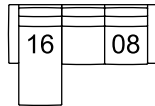

16/08
84 x 62"
214 x 158 cm