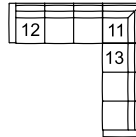

**98 RHF Angled Loveseat**  
**97 LHF Angled Loveseat**  
65 x 48 x 33"  
166 x 122 x 84 cm

## POPULAR CONFIGURATIONS

**97/98**  
130 x 48"  
331 x 122 cm

**16/08**  
84 x 62"  
214 x 158 cm

**12/09/14/15**  
121 x 122"  
308 x 310 cm

**12/11/13**  
125 x 125"  
318 x 318 cm

## DIMENSIONS

Seat Depth: 22" / 56 cm  
Seat Height: 19" / 47 cm  
Arm Depth: 37" / 94 cm  
Arm Height: 28" / 71 cm

Dimensions shown as Width x Depth x Height.

Dimensions are correct at the time of printing and are subject to change without notice. Actual measurements for each item may vary from what is shown here. Please allow up to a +/- 1 inch difference. Availability may vary by region.