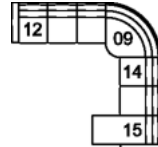

## DIMENSIONS

Seat Depth: 22" / 56 cm  
Seat Height: 19" / 47 cm  
Arm Depth: 37" / 94 cm  
Arm Height: 28" / 71 cm

Dimensions shown as Width x Depth x Height.

Dimensions are correct at the time of printing and are subject to change without notice. Actual measurements for each item may vary from what is shown here. Please allow up to a +/- 1 inch difference. Availability may vary by region.

**74 Ottoman Rectangular**  
37 x 23 x 17"  
94 x 59 x 44 cm

**95 Chair w/2 Arms**  
38 x 39 x 36"  
97 x 100 x 92 cm  
IA: 25" / 64 cm

**98 RHF Angled Loveseat**  
**97 LHF Angled Loveseat**  
66 x 41 x 36"  
167 x 103 x 92 cm

## POPULAR CONFIGURATIONS

**97/98**  
131 x 40"  
333 x 102 cm

**16/08**  
85 x 62"  
216 x 158 cm

**12/09/14/15**  
120 x 120"  
305 x 305 cm

## DIMENSIONS

Seat Depth: 22" / 56 cm  
Seat Height: 21" / 52 cm  
Arm Depth: 36" / 91 cm  
Arm Height: 31" / 80 cm

Dimensions shown as Width x Depth x Height.

Dimensions are correct at the time of printing and are subject to change without notice. Actual measurements for each item may vary from what is shown here. Please allow up to a +/- 1 inch difference. Availability may vary by region.