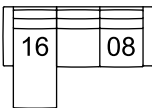

16/08
89 x 60"
227 x 153 cm

DIMENSIONS

Seat Depth: 21" / 54 cm
Seat Height: 20" / 50 cm
Arm Depth: 37" / 95 cm
Arm Height: 26" / 65 cm

Dimensions shown as Width x Depth x Height.

Dimensions are correct at the time of printing and are subject to change without notice. Actual measurements for each item may vary from what is shown here. Please allow up to a +/- 1 inch difference. Availability may vary by region.