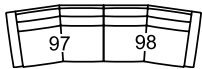

POPULAR CONFIGURATIONS

97/98
130 x 48"
331 x 122 cm