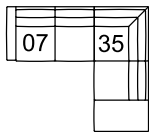

07/35
94 x 84"
239 x 214 cm