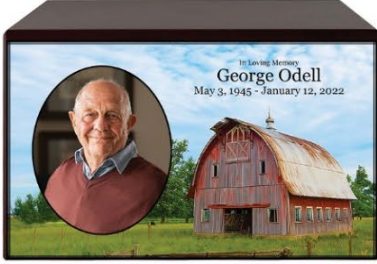

Font 5 | *Robert Stone*

BARN

BISON

LAKESIDE

SUNSET LAKE

RIVER

HUNTER

OPEN ROAD