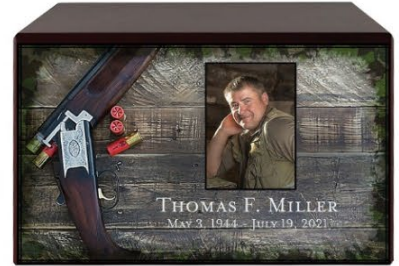

Font 5 | *Robert Stone*

BARN

BISON

LAKESIDE

SUNSET LAKE

RIVER

HUNTER

OPEN ROAD