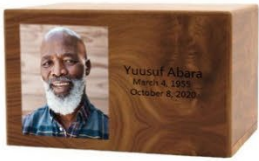

SIMPLE MDF | 2005
Natural

F K