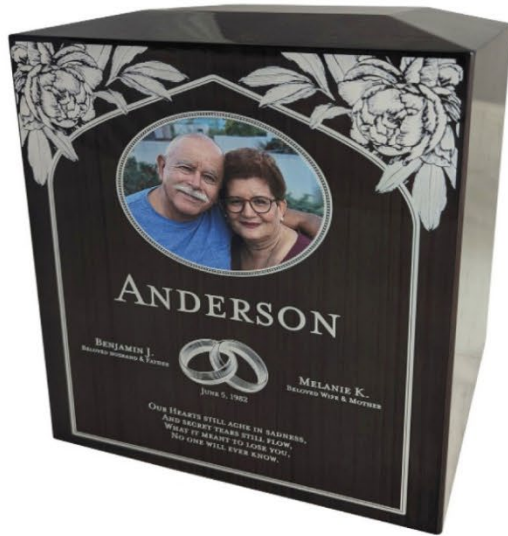

Textured Printing now available with Heritage Series

◆ HERITAGE TRIBUTE | 210EM
Platinum

◆ HERITAGE MDF | 2105
Natural

◆ HERITAGE MDF | 2106
Amber

◆ HERITAGE MDF | 2107
Platinum