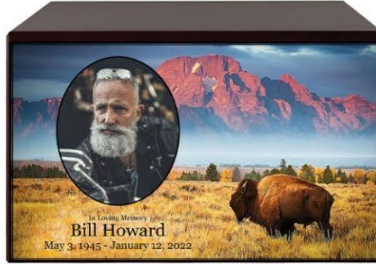

Font 5 | *Robert Stone*

BARN

BISON

LAKESIDE

SUNSET LAKE

RIVER

HUNTER

OPEN ROAD