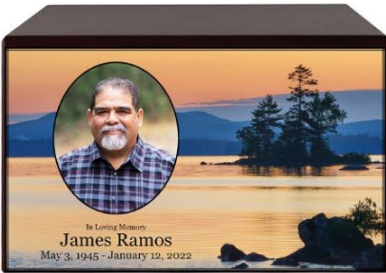

Font 5 | *Robert Stone*

BARN

BISON

LAKESIDE

SUNSET LAKE

RIVER

HUNTER

OPEN ROAD