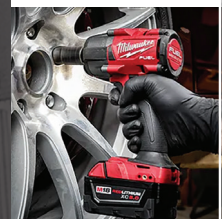

**GET (1)
FREE**

48-11-1850R
M18™ REDLITHIUM™
XC5.0 Resistant Battery

$209 VALUE