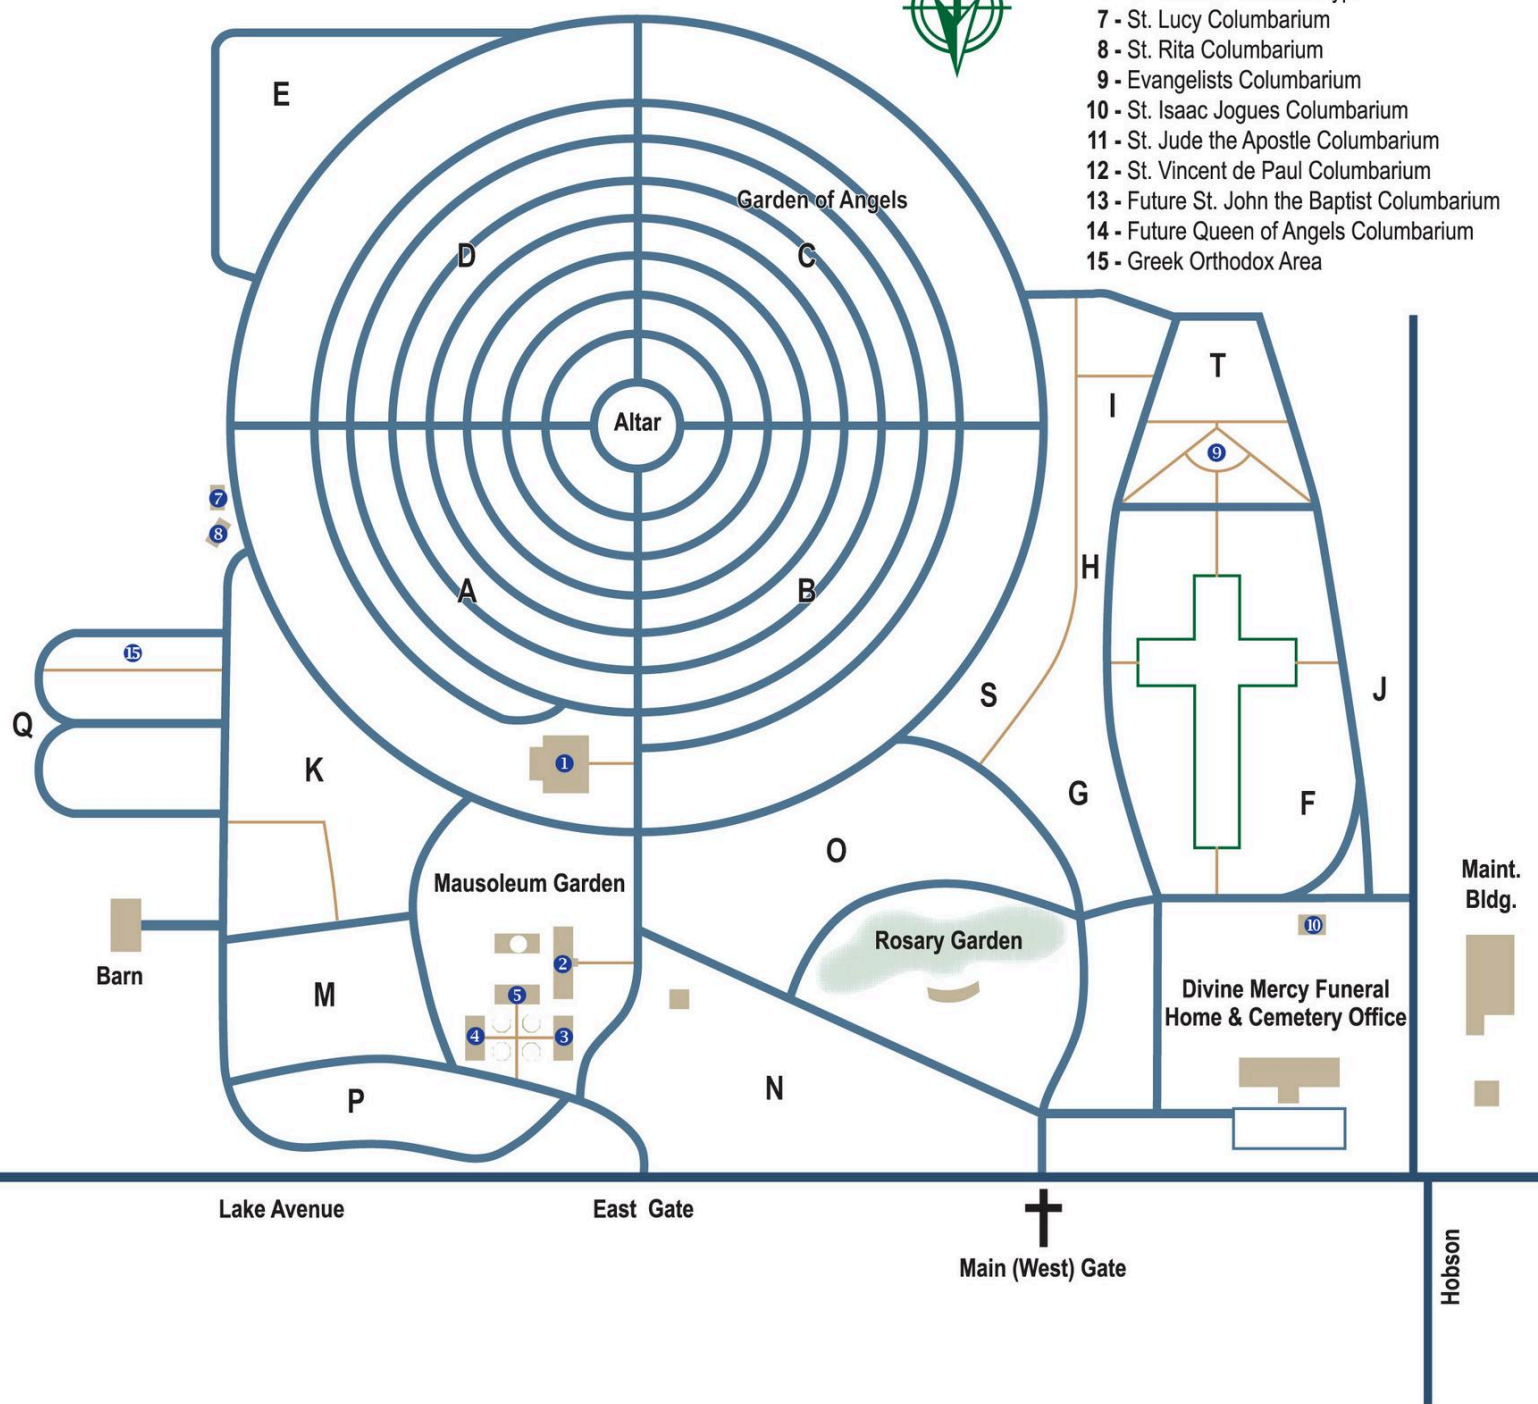

- 1 - Resurrection Mausoleum
- 2 - St. Mother Theodore Guerin Mausoleum
- 3 - St. John Neumann Garden Crypt
- 4 - St. Elizabeth Ann Seton Garden Crypt
- 5 - St. Frances Xavier Cabrini Garden Crypt
- 6 - St. Charles Garden Crypt
- 7 - St. Lucy Columbarium
- 8 - St. Rita Columbarium
- 9 - Evangelists Columbarium
- 10 - St. Isaac Jogues Columbarium
- 11 - St. Jude the Apostle Columbarium
- 12 - St. Vincent de Paul Columbarium
- 13 - Future St. John the Baptist Columbarium
- 14 - Future Queen of Angels Columbarium
- 15 - Greek Orthodox Area

Lake Avenue

East Gate

  
 Main (West) Gate

Hobson