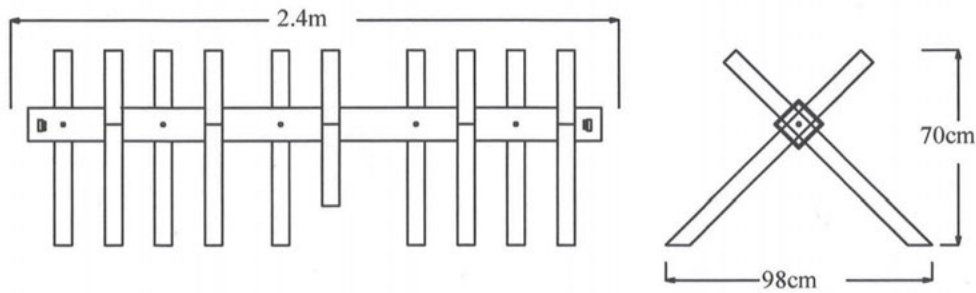

ROLOGARD K-2400hd

General Product Dimensions Ten Removable Spars

Base Unit Kit Number: hd200, Weight-154 kgs