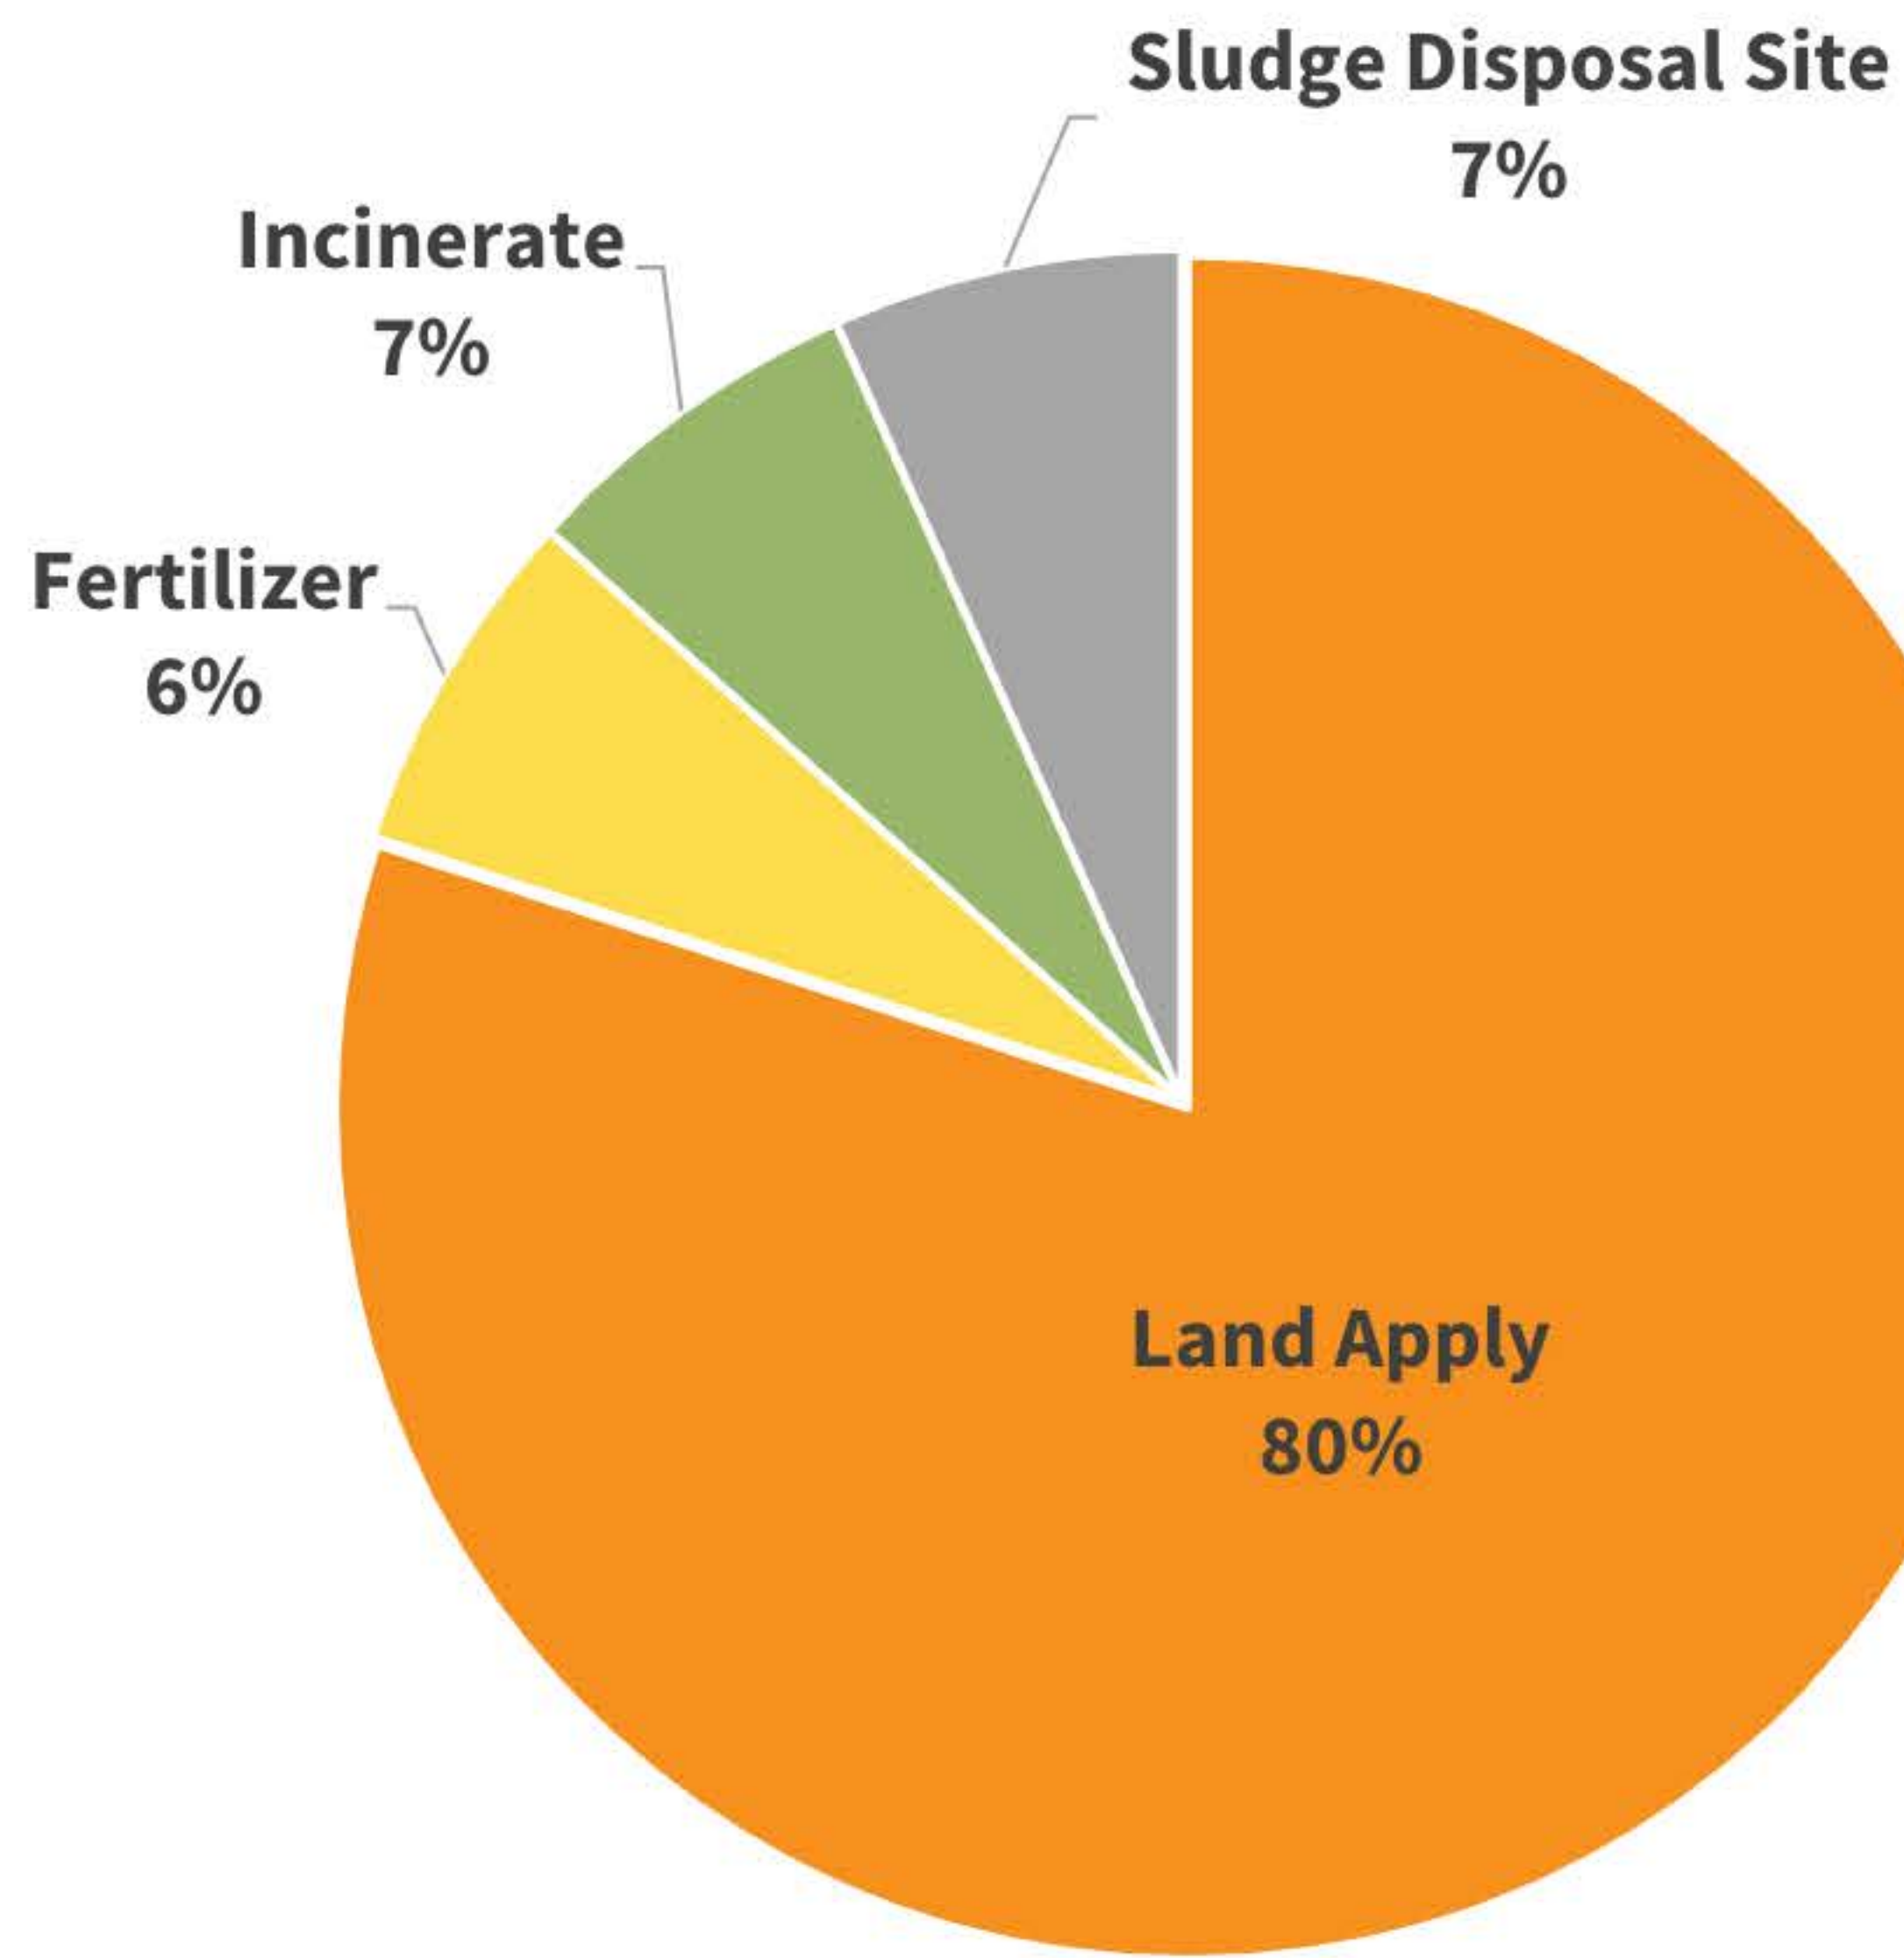

BIOSOLIDS END USE: