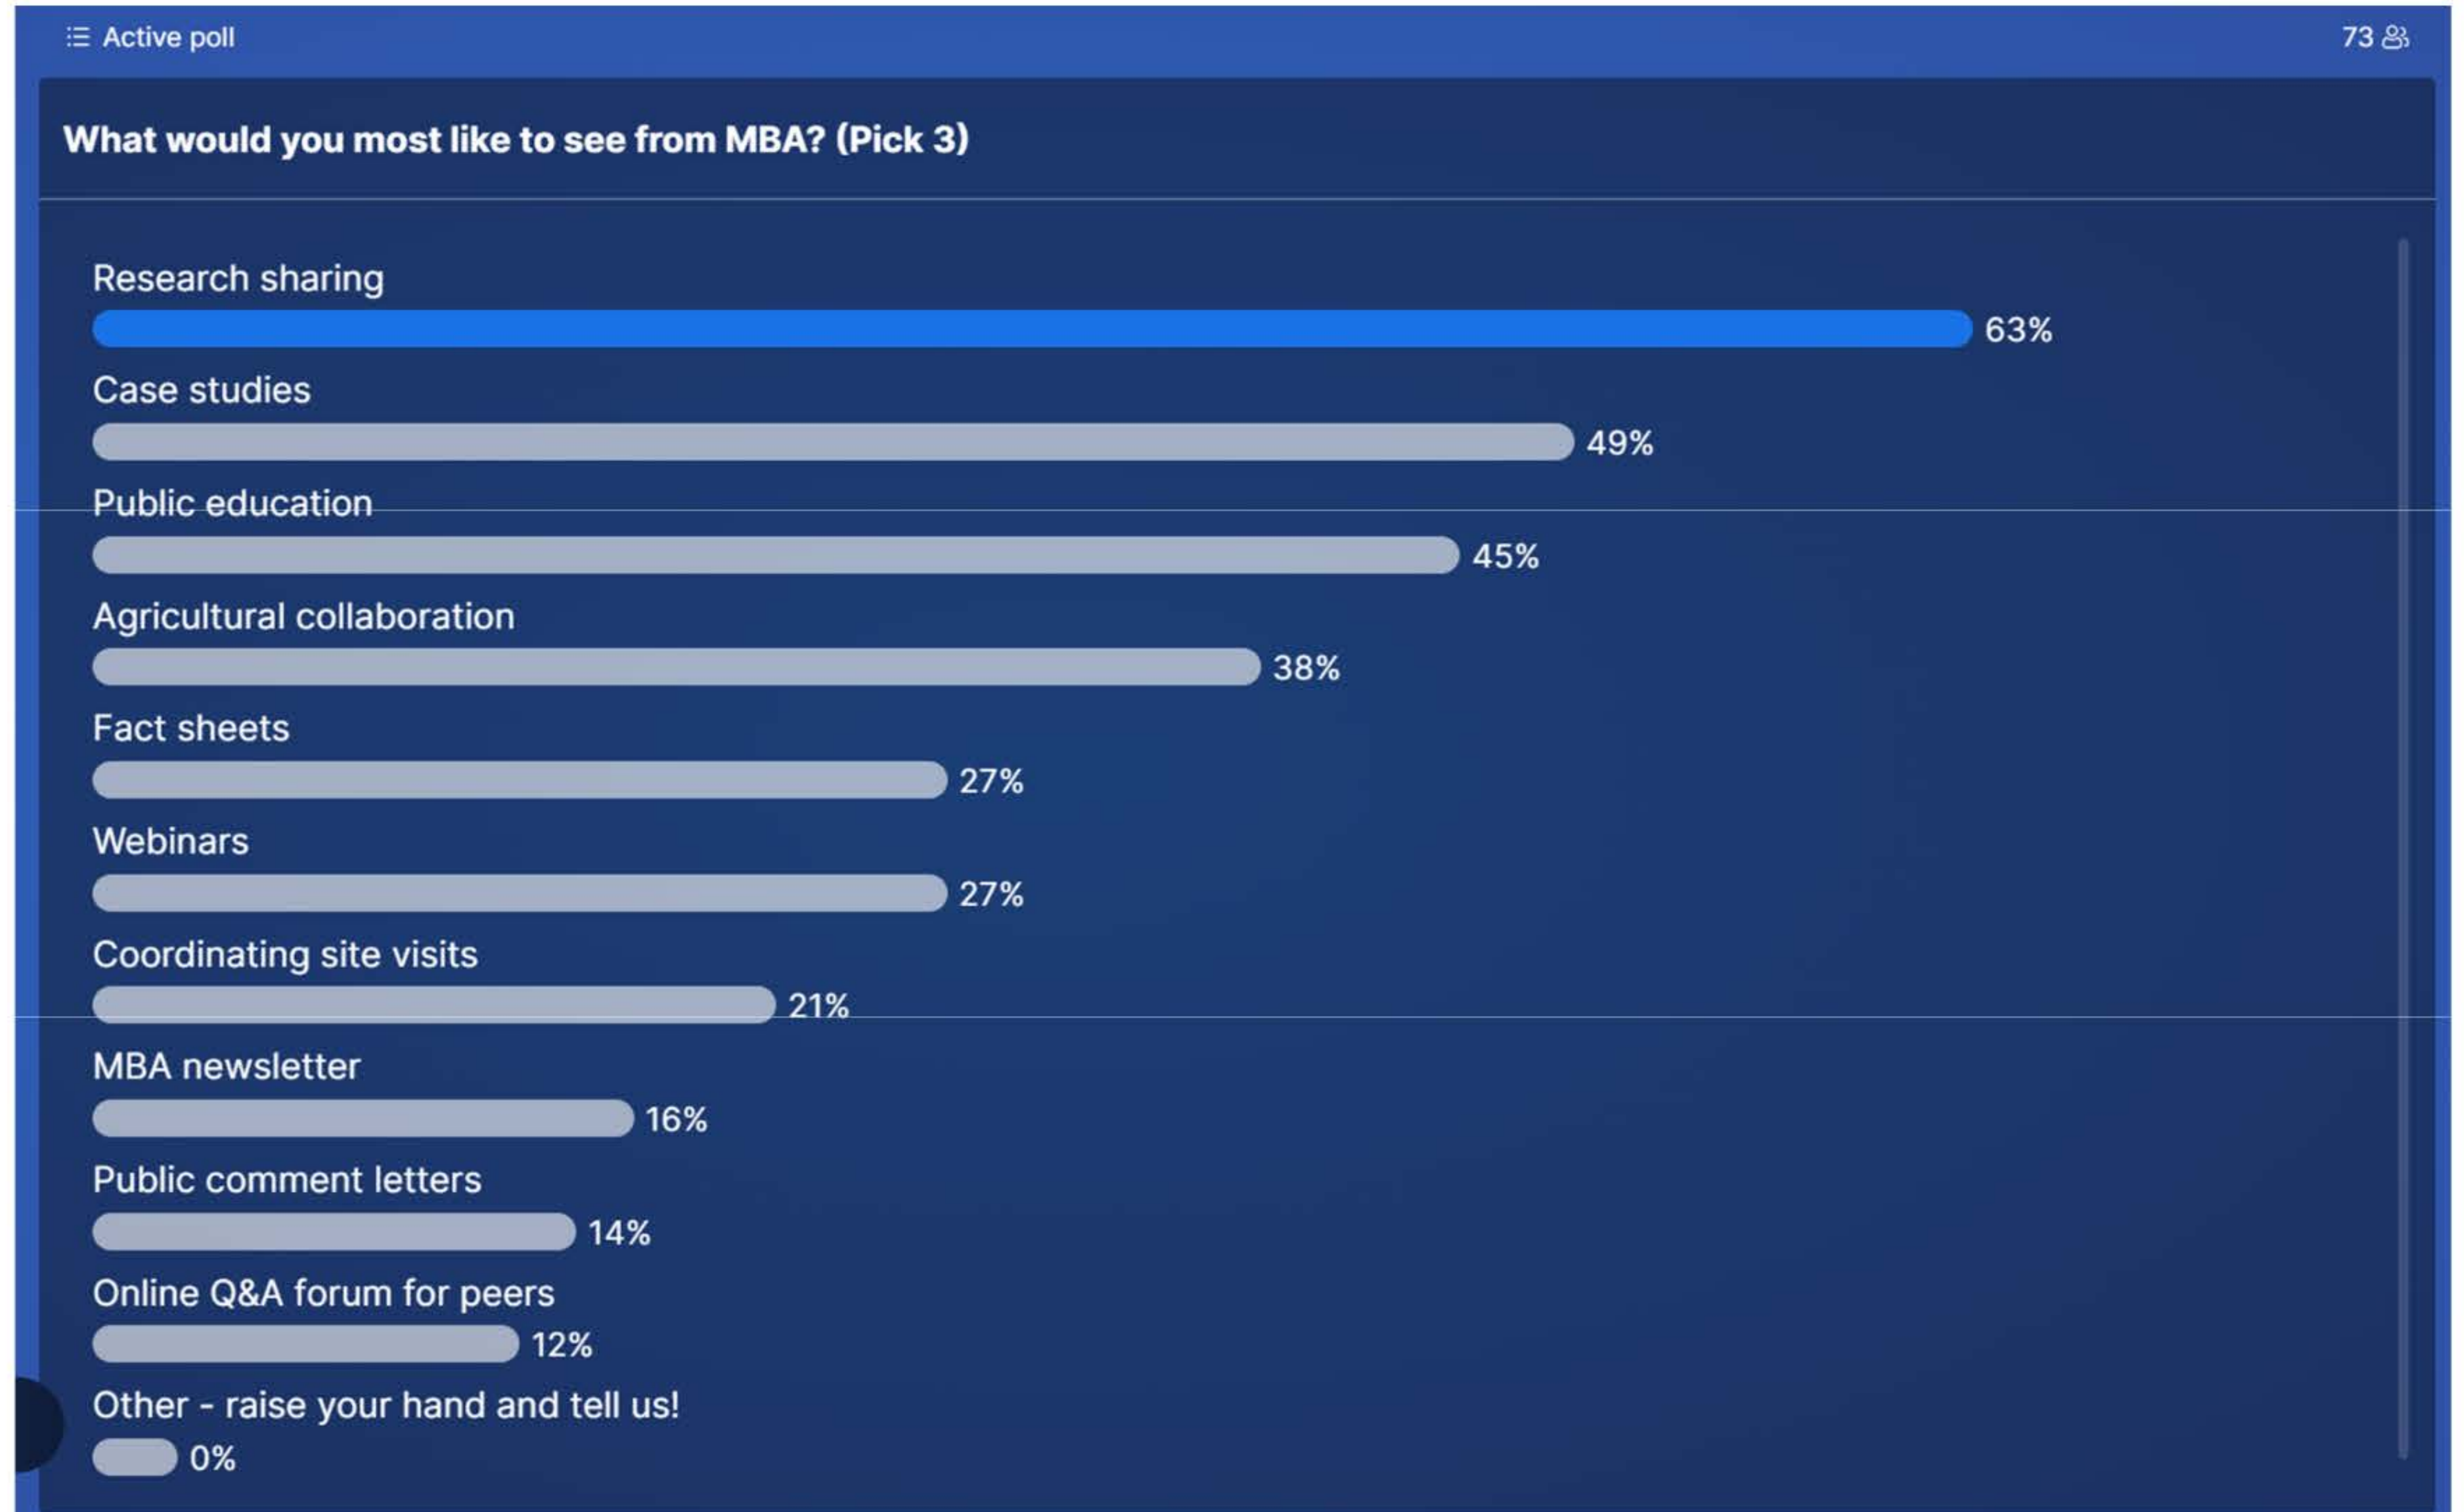

WHAT DO YOU THINK?