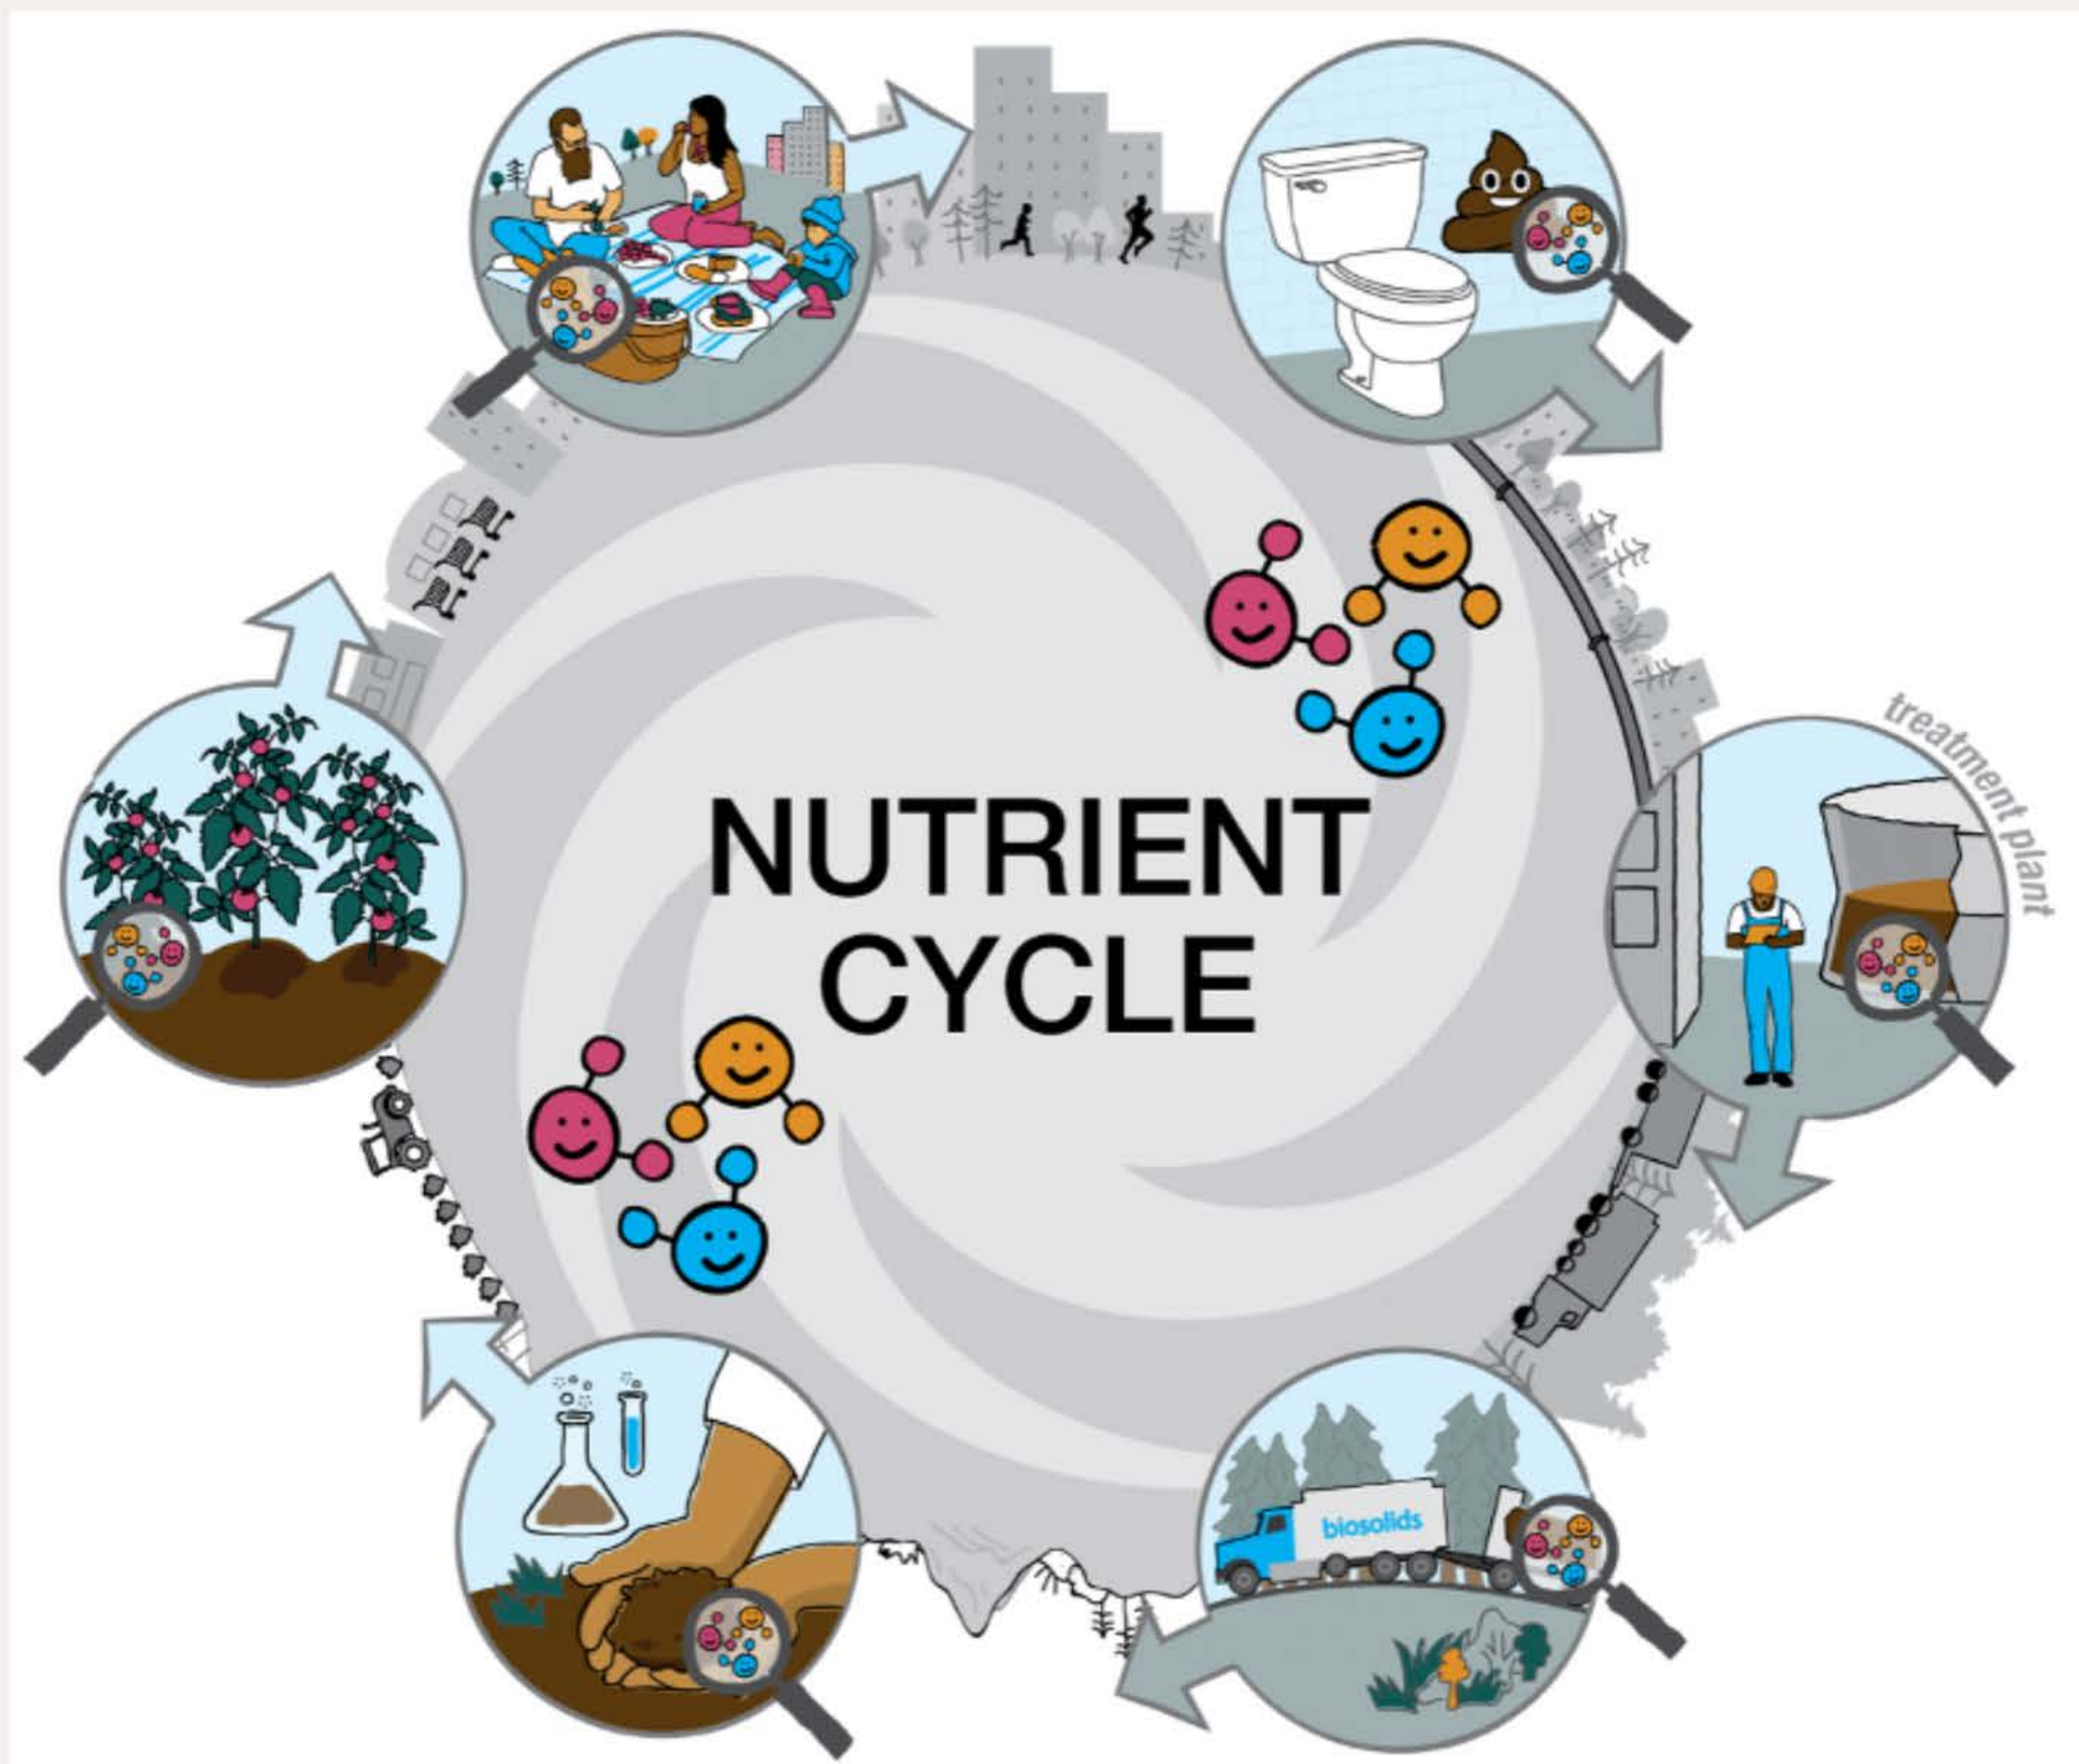

NEW ~~CHALLENGE~~ OPPORTUNITY

Power Beyond the Flush