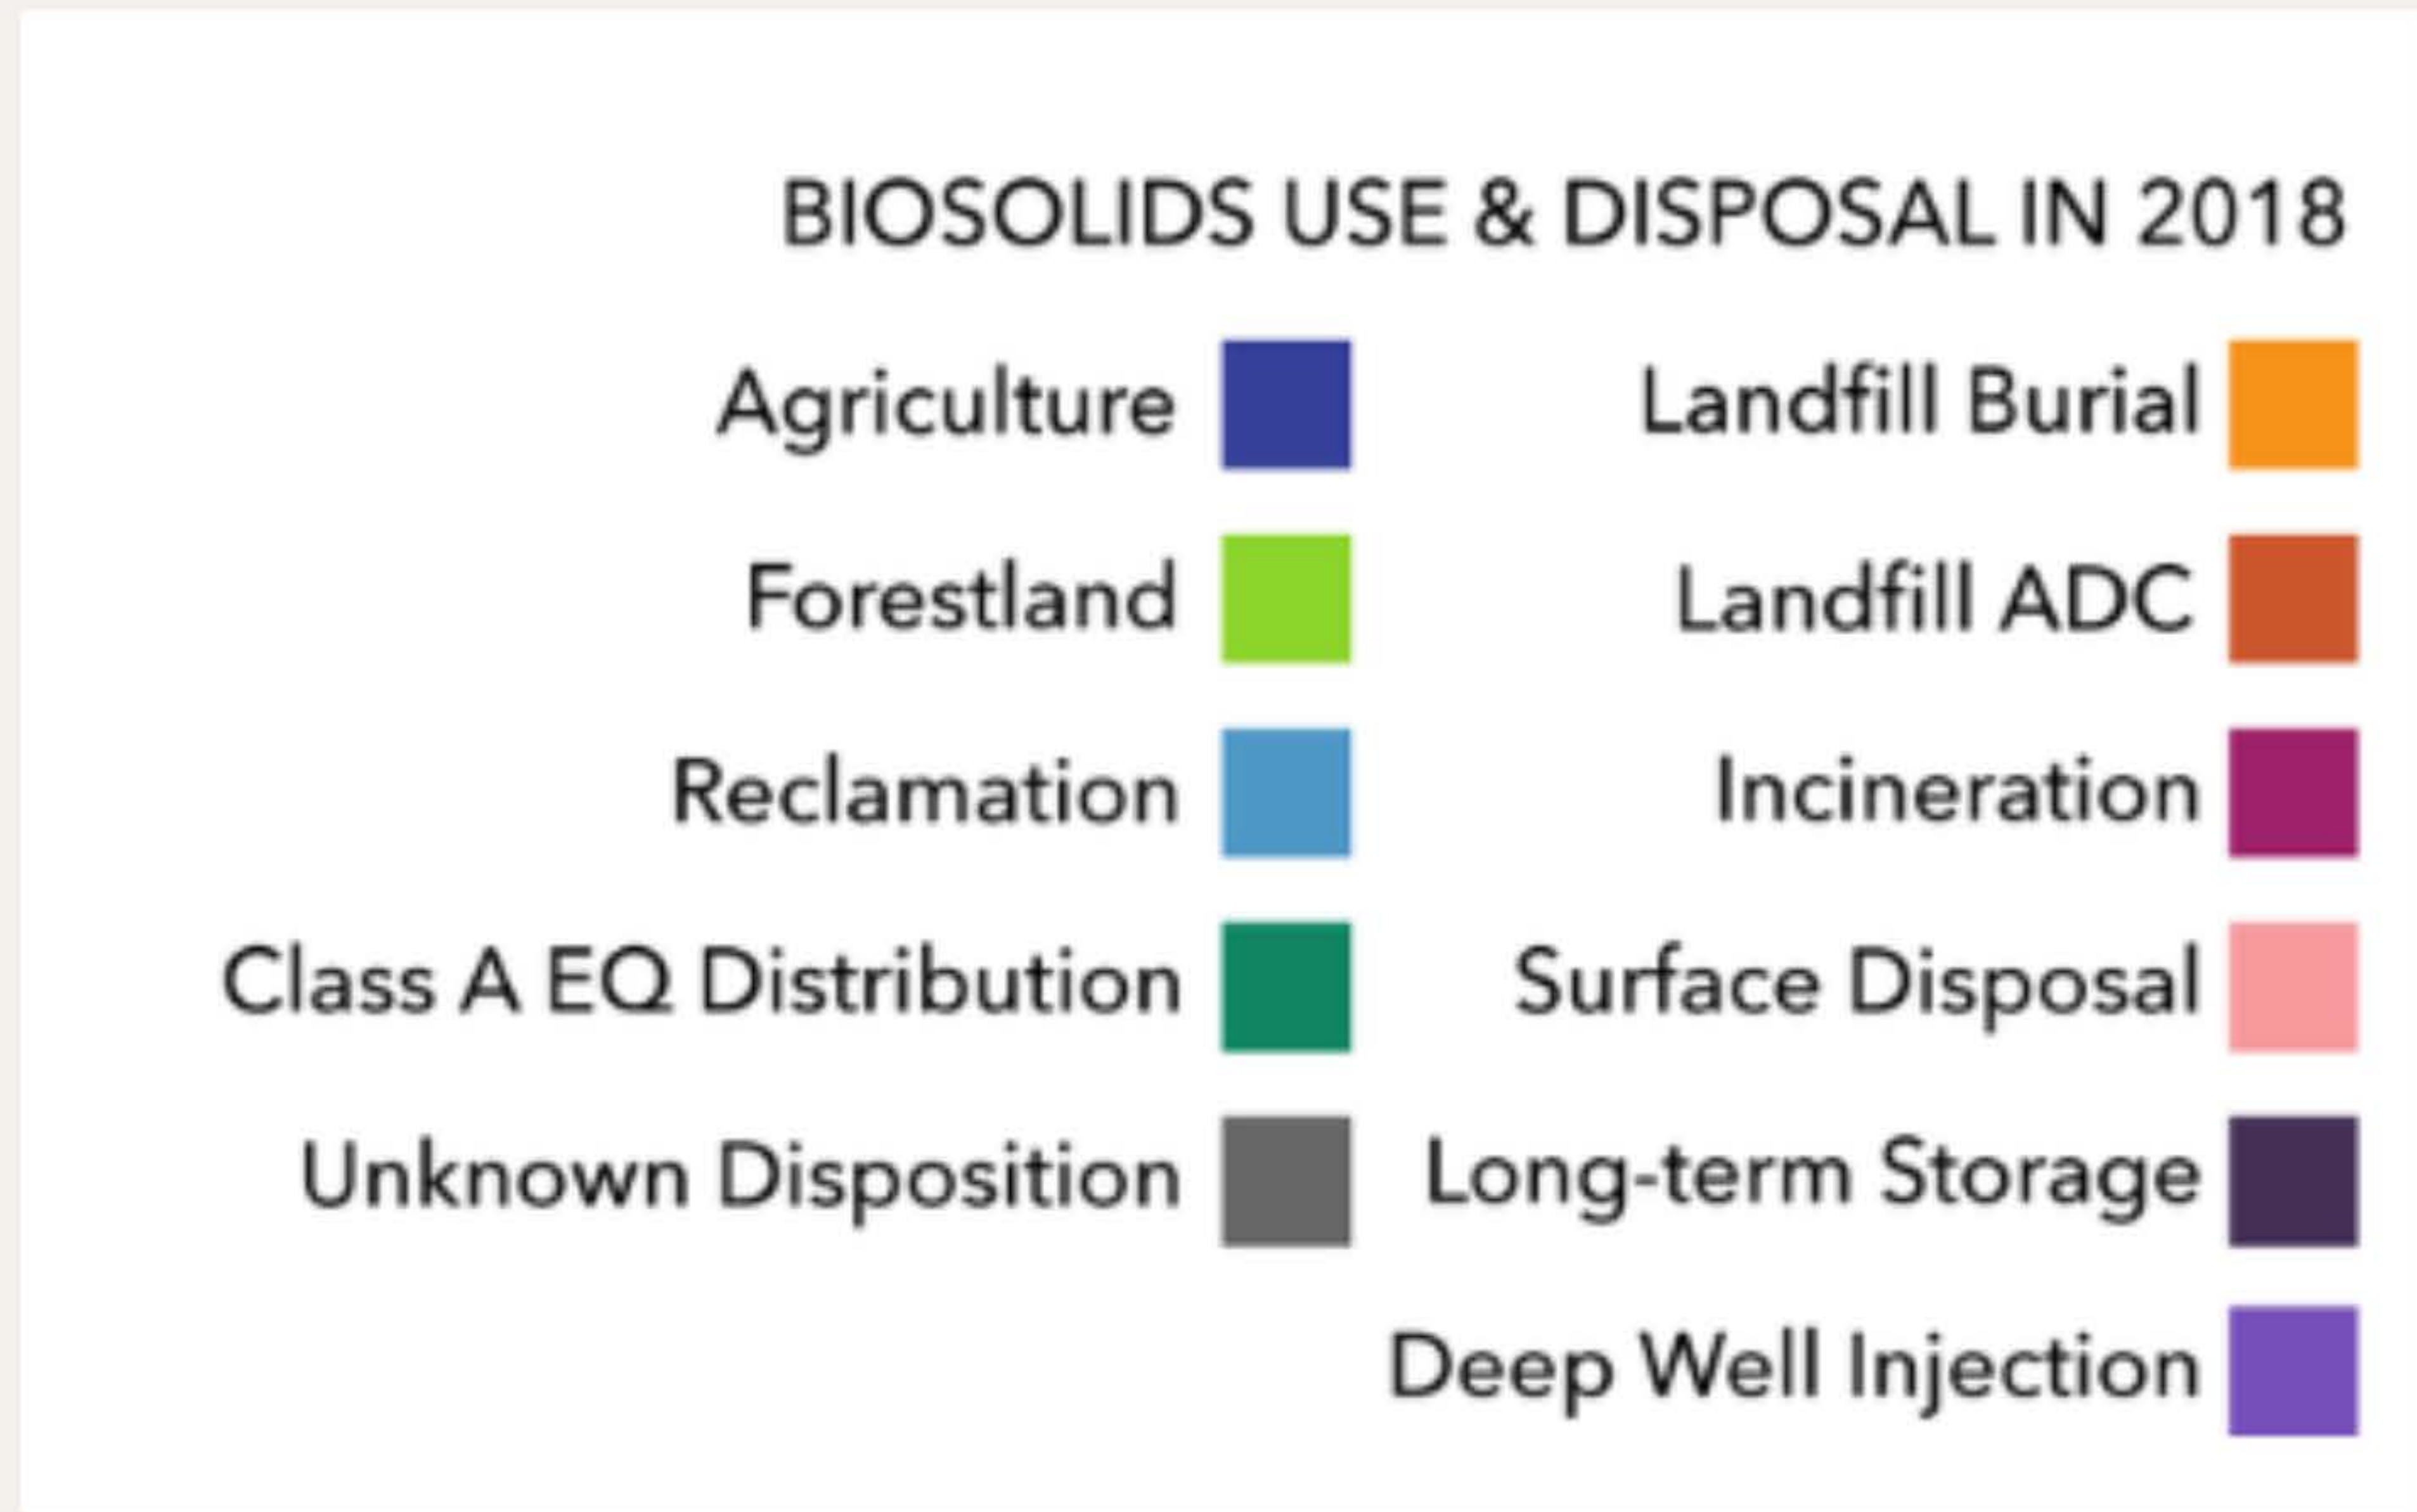

BIOSOLIDS END-USE

United States
Biosolids Use & Disposal 2018
(dry metric tons, %)
Total: 5,823,000

www.biosolidsdata.org