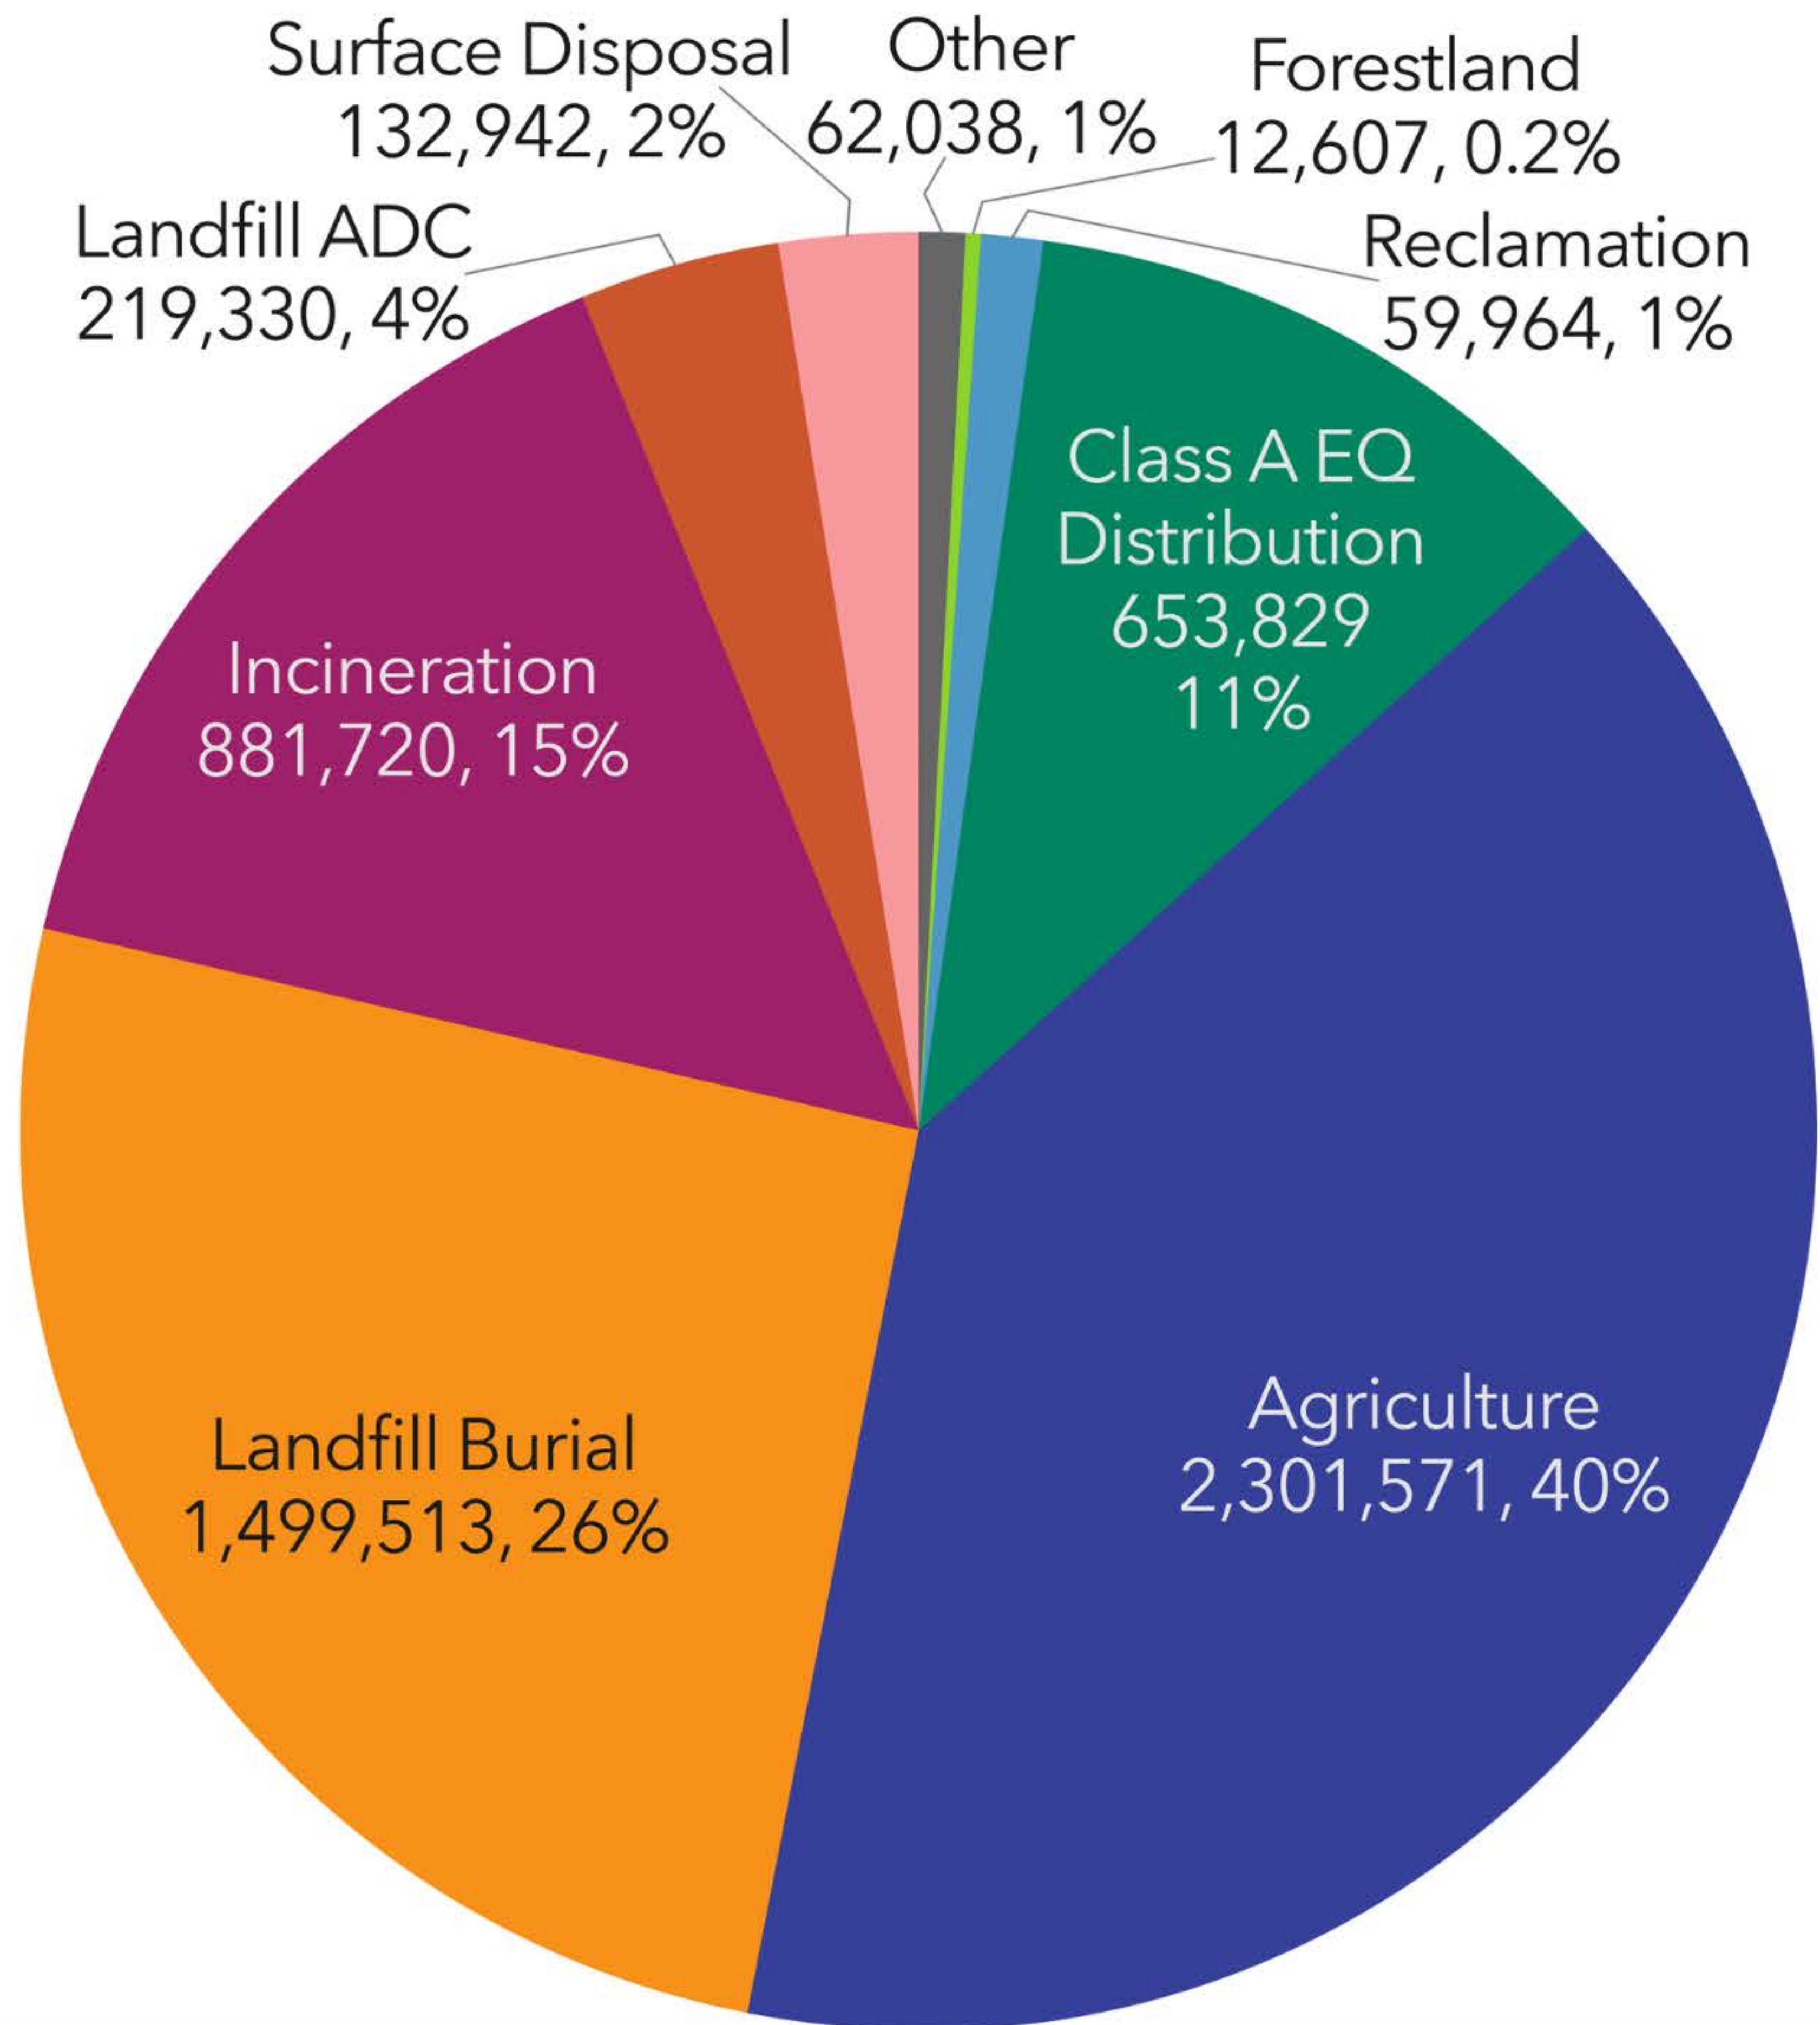

INSPIRE - MODEL BEHAVIOR

Crop Yield Comparison
Image credit: King County

PBS Filming at DC Water
Image credit: WEF

LAUGH • HAVE FUN

30th Anniversary BioFest Banquet in Portland, OR
Image credit: Northwest Biosolids

BIOSOLIDS END-USE

United States
 Biosolids Use & Disposal 2018
 (dry metric tons, %)
 Total: 5,823,000

www.biosolidsdata.org

WHAT WE KNOW

Crop yields
matched or
increased

Builds soil
organic matter

Affordable
alternative to
chemical fertilizer

ENGAGEMENT EXAMPLES

FUN FECAL FACT

FATBERG AHEAD

London is host to the Royal Family, Thames River, London Loo Tours, and a creature of gigantic proportions beneath the city - a 130-ton fatberg slopped together from grease and wipes. Encountered in 2017 and estimated to possibly be the largest on record. A crew harnessing fatberg blasters, had to work around the clock to de-chunk it bit by bit.