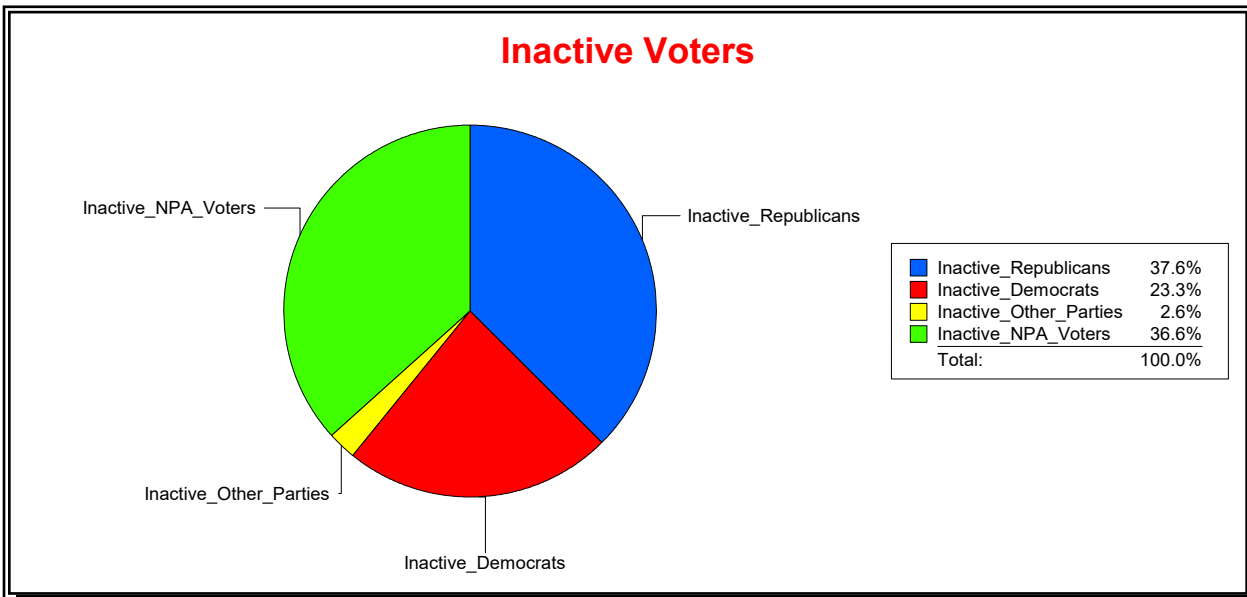

Active Registered Voters

Inactive Voters

District	Total	Dems	Reps	NonP	Other	Total	Dems	Reps	NonP	Other
US Congress - Dist 5	199,898	39,947	111,777	41,915	6,259	25,883	6,018	9,735	9,463	667

Vicky Oakes

Supervisor of Elections