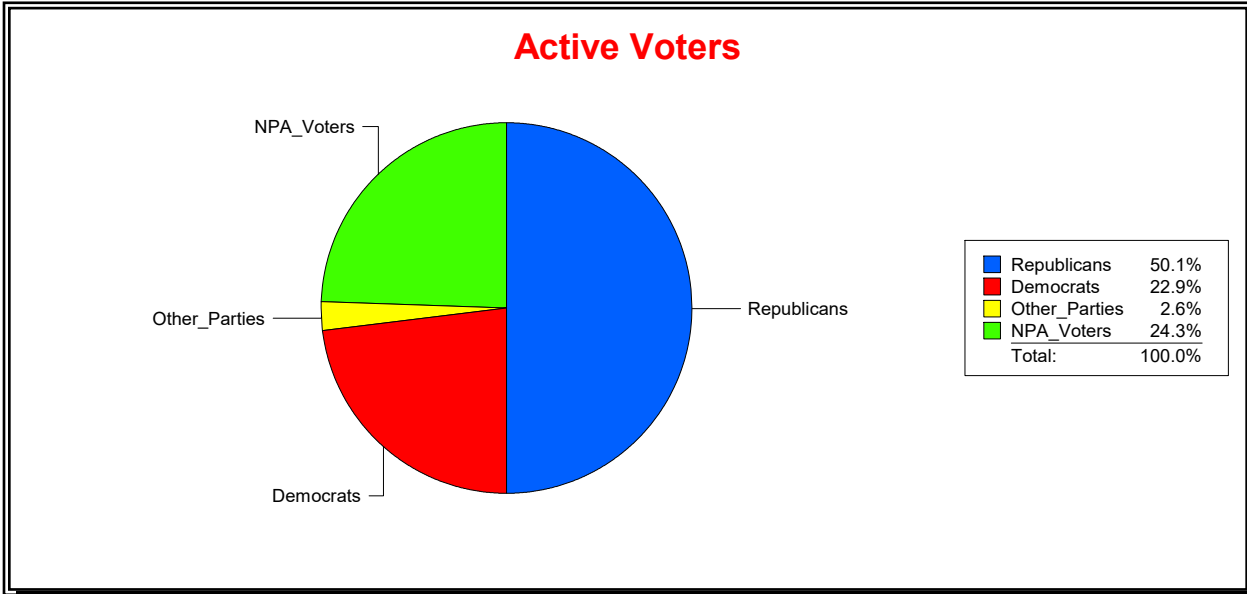

Vicky Oakes

Supervisor of Elections

St Johns County, FL

Date 11/3/2025

Time 10:04 AM

Graphs of District Registration

Active Registered Voters

Inactive Voters

District	Total	Dems	Reps	NonP	Other	Total	Dems	Reps	NonP	Other
Creekside At Twin Creeks CDD	990	227	496	241	26	155	37	44	69	5