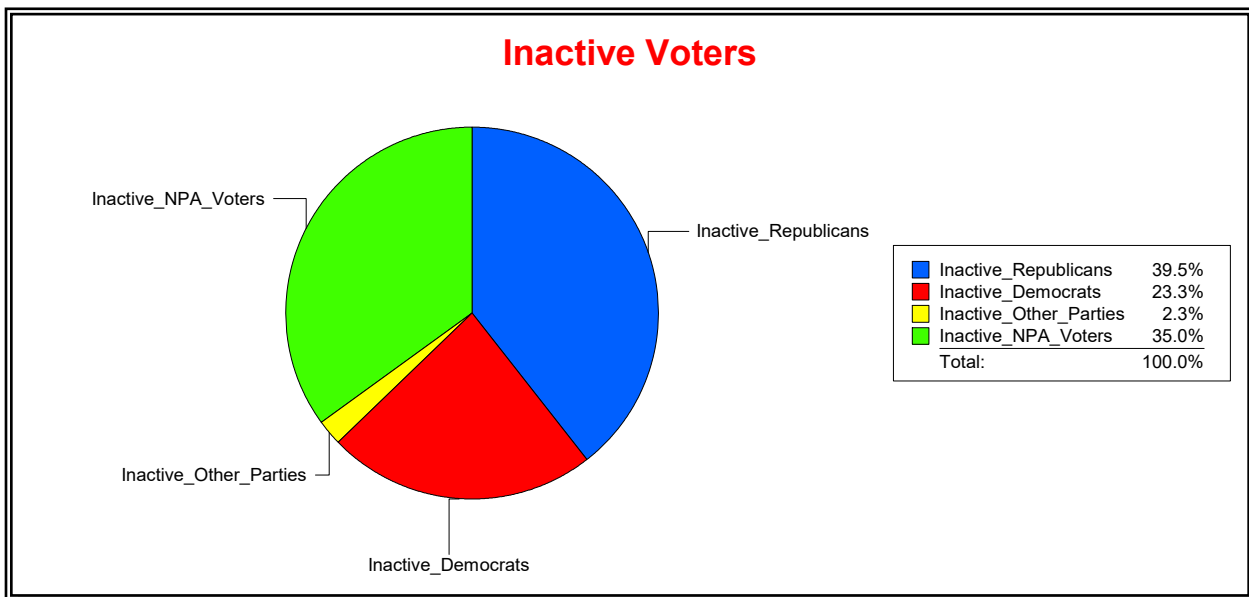

Vicky Oakes

Supervisor of Elections

St Johns County, FL

Date 11/3/2025

Time 10:04 AM

Graphs of District Registration

Active Registered Voters

Inactive Voters

District	Total	Dems	Reps	NonP	Other	Total	Dems	Reps	NonP	Other
Julington Creek CDD	11,605	2,260	6,631	2,429	285	1,642	383	648	574	37