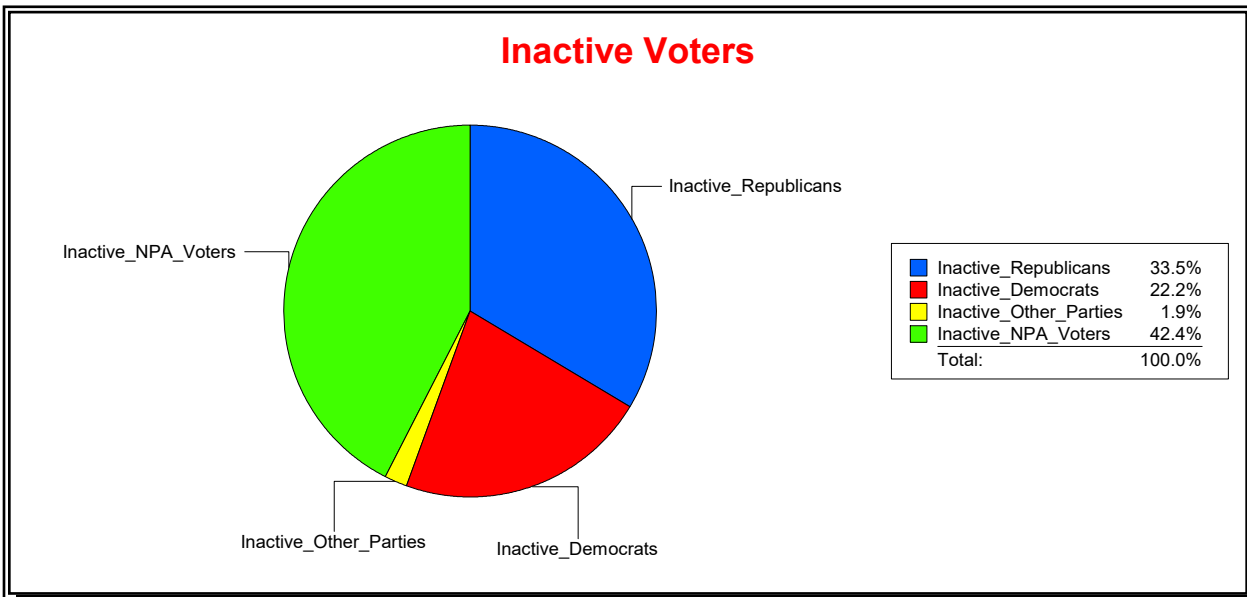

Active Registered Voters

Inactive Voters

District	Total	Dems	Reps	NonP	Other	Total	Dems	Reps	NonP	Other
Durbin Crossing CDD	4,438	935	2,218	1,158	127	618	137	207	262	12

Vicky Oakes

Supervisor of Elections