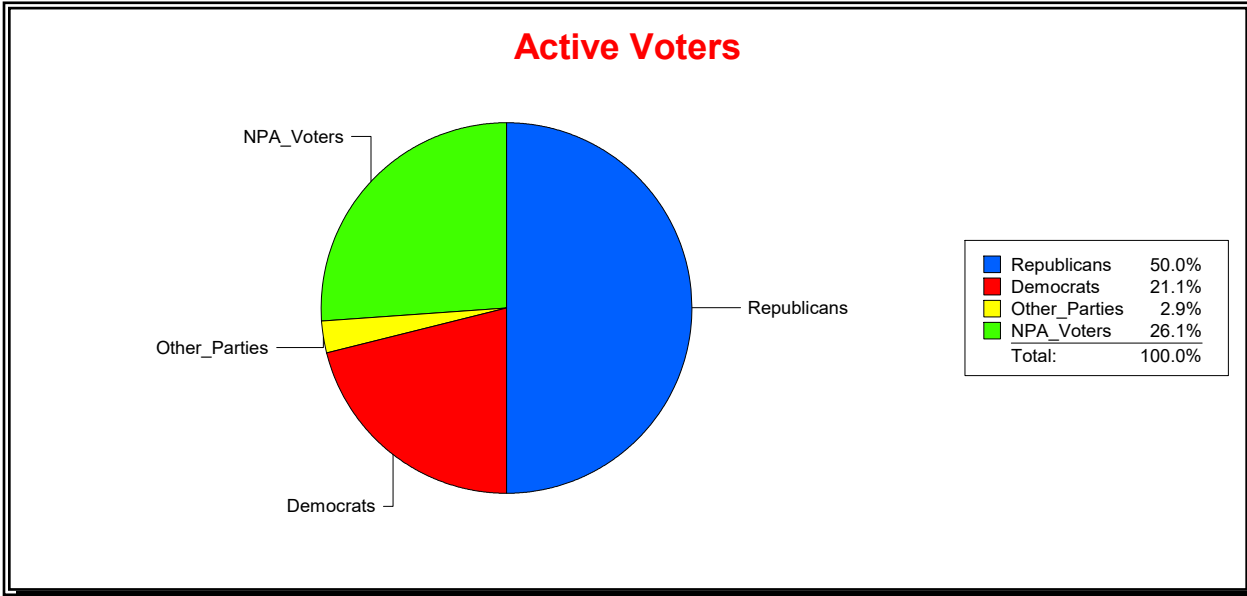

Vicky Oakes

Supervisor of Elections

St Johns County, FL

Date 11/3/2025

Time 10:04 AM

Graphs of District Registration

Active Registered Voters

Inactive Voters

District	Total	Dems	Reps	NonP	Other	Total	Dems	Reps	NonP	Other
Durbin Crossing CDD	4,438	935	2,218	1,158	127	618	137	207	262	12