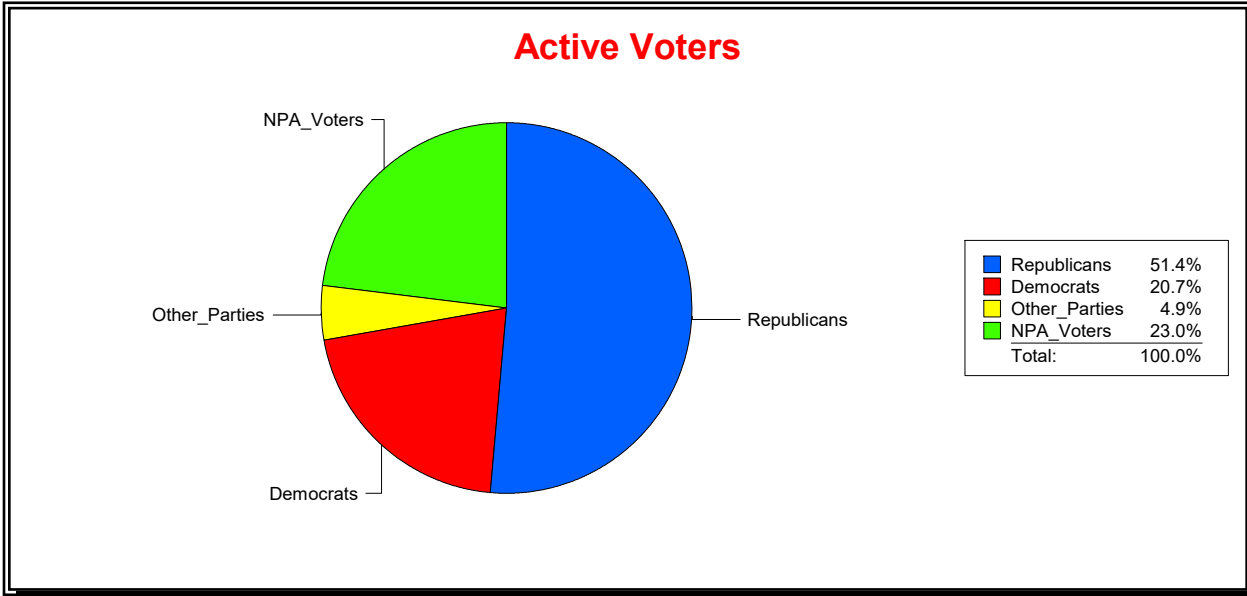

Active Registered Voters

Inactive Voters

District	Total	Dems	Reps	NonP	Other	Total	Dems	Reps	NonP	Other
Bannon Lakes CDD	1,417	293	729	326	69	136	25	49	58	4

Vicky Oakes

Supervisor of Elections

St Johns County, FL