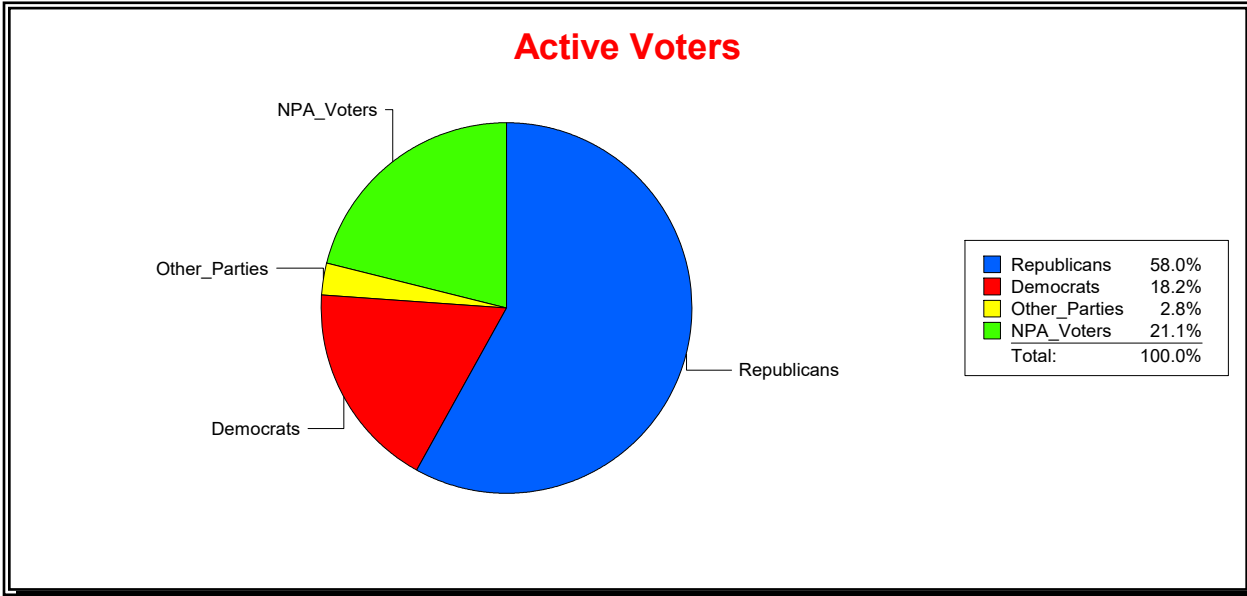

Vicky Oakes

Supervisor of Elections

St Johns County, FL

Date 11/3/2025

Time 10:04 AM

Graphs of District Registration

Active Registered Voters

Inactive Voters

District	Total	Dems	Reps	NonP	Other	Total	Dems	Reps	NonP	Other
County Commission - Dist 1	44,517	8,080	25,800	9,374	1,263	5,391	1,127	2,143	2,004	117