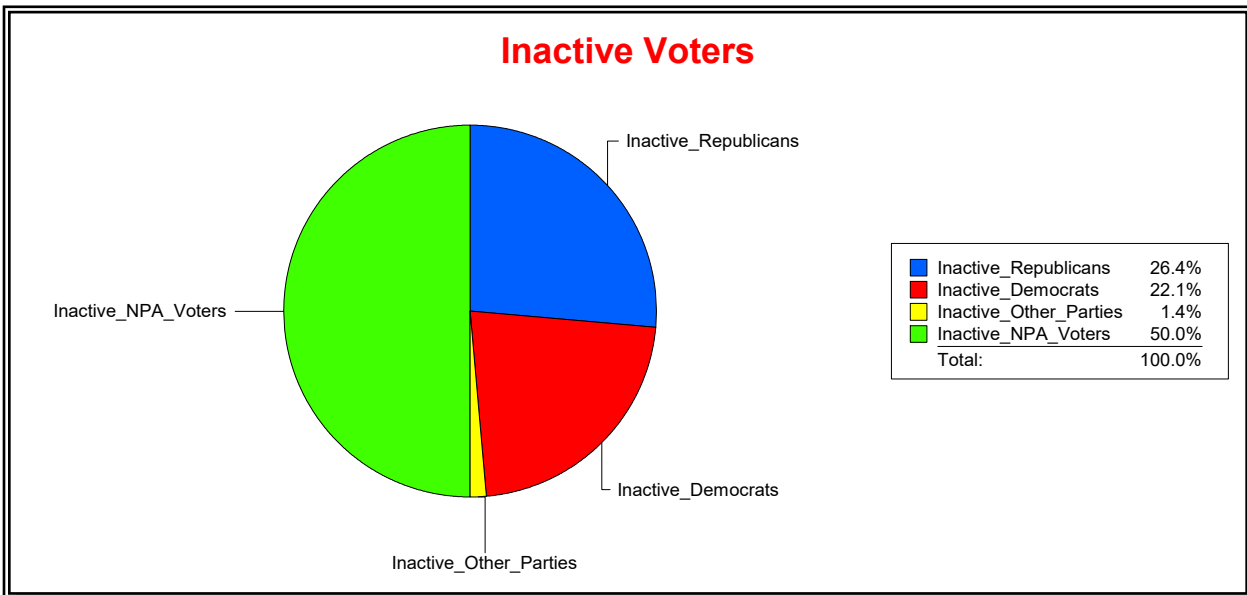

Vicky Oakes

Supervisor of Elections

St Johns County, FL

Date 11/3/2025

Time 10:04 AM

Graphs of District Registration

Active Registered Voters

Inactive Voters

District	Total	Dems	Reps	NonP	Other	Total	Dems	Reps	NonP	Other
Heritage Park CDD	1,267	332	631	254	50	208	46	55	104	3