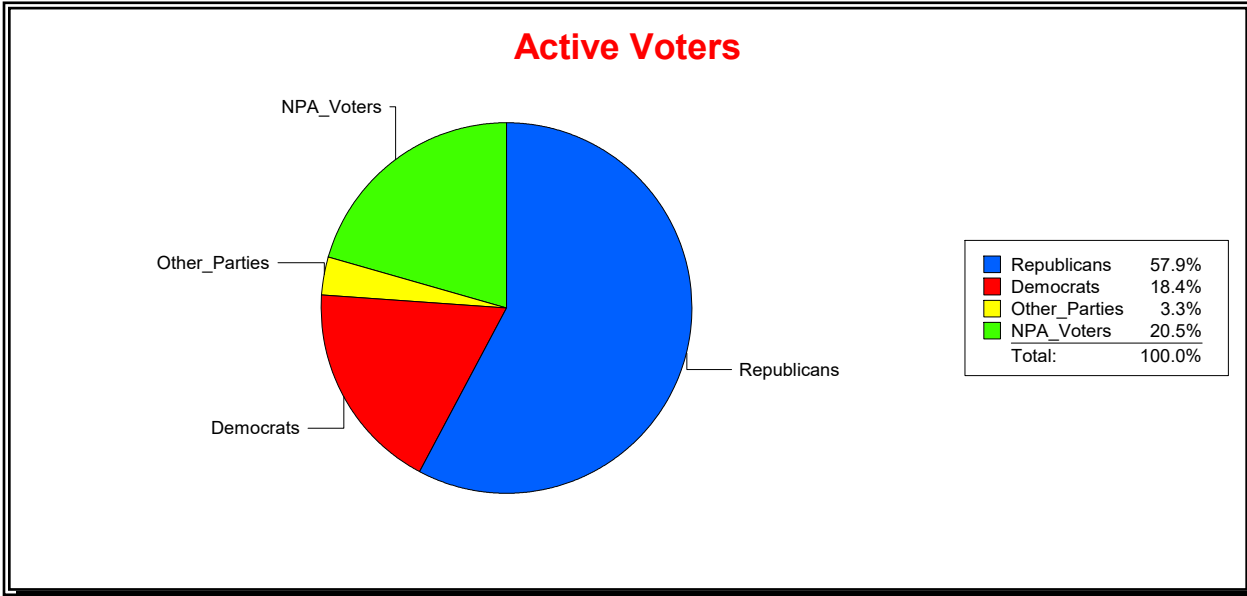

Vicky Oakes

Supervisor of Elections

St Johns County, FL

Date 11/3/2025

Time 10:04 AM

Graphs of District Registration

Active Registered Voters

Inactive Voters

District	Total	Dems	Reps	NonP	Other	Total	Dems	Reps	NonP	Other
School Board - Dist 2	50,220	9,232	29,060	10,278	1,650	6,738	1,482	2,619	2,480	157