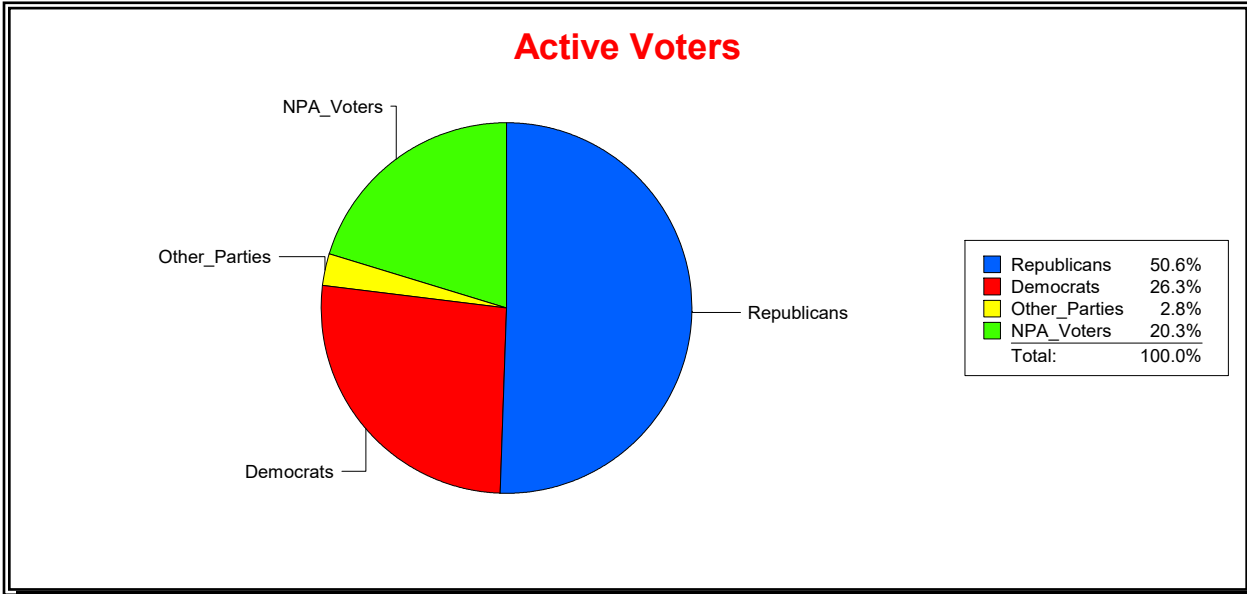

Vicky Oakes

Supervisor of Elections

St Johns County, FL

Date 11/3/2025

Time 10:04 AM

Graphs of District Registration

District	Active Registered Voters					Inactive Voters				
	Total	Dems	Reps	NonP	Other	Total	Dems	Reps	NonP	Other
St Augustine Beach	5,329	1,402	2,695	1,083	149	661	163	243	236	19