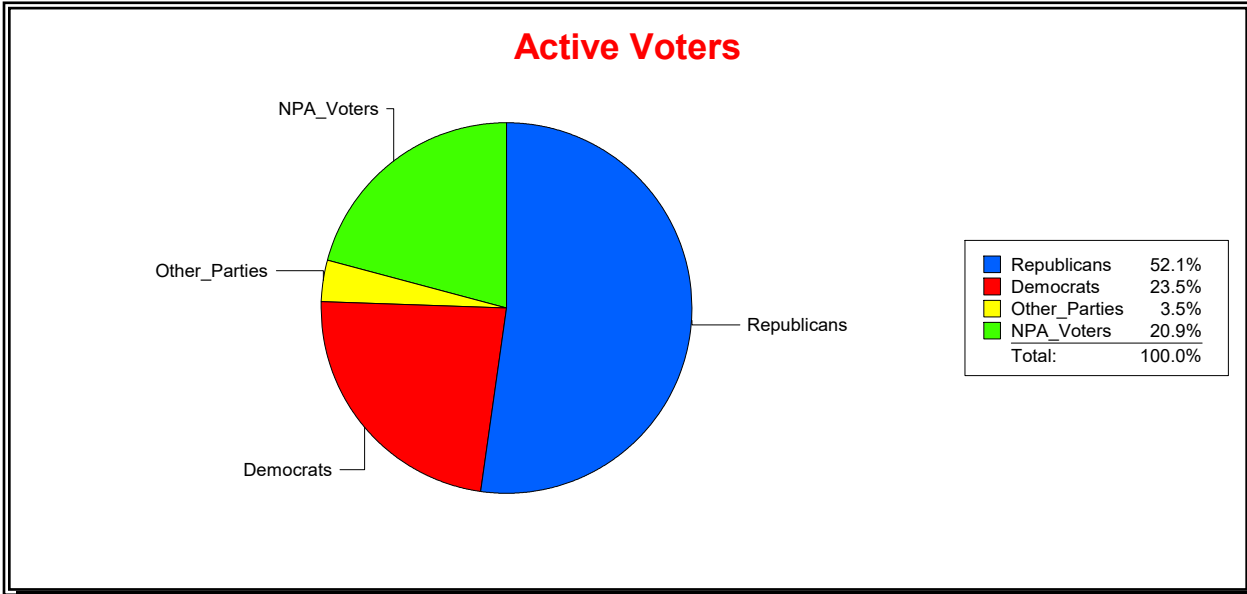

Vicky Oakes

Supervisor of Elections

St Johns County, FL

Date 11/3/2025

Time 10:04 AM

Graphs of District Registration

Active Registered Voters

Inactive Voters

District	Total	Dems	Reps	NonP	Other	Total	Dems	Reps	NonP	Other
County Commission - Dist 5	47,034	11,037	24,523	9,817	1,657	6,719	1,714	2,327	2,488	190