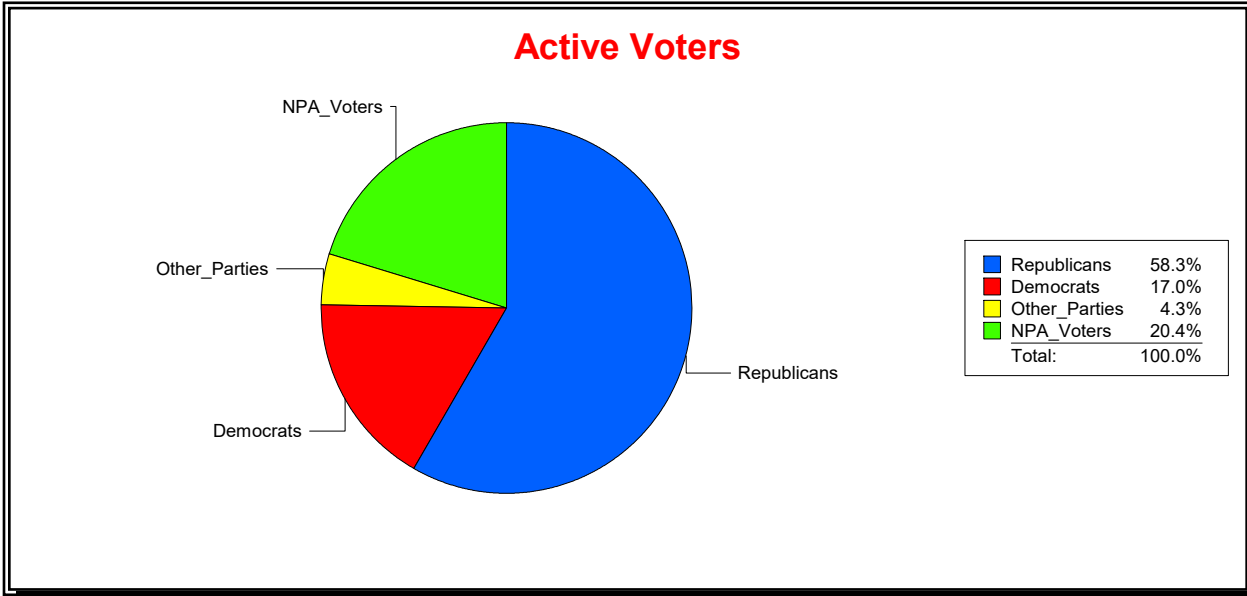

Date 11/3/2025

Time 10:04 AM

Graphs of District Registration

Active Registered Voters

Inactive Voters

District	Total	Dems	Reps	NonP	Other	Total	Dems	Reps	NonP	Other
Six Mile Creek CDD	2,933	499	1,711	597	126	221	37	90	87	7