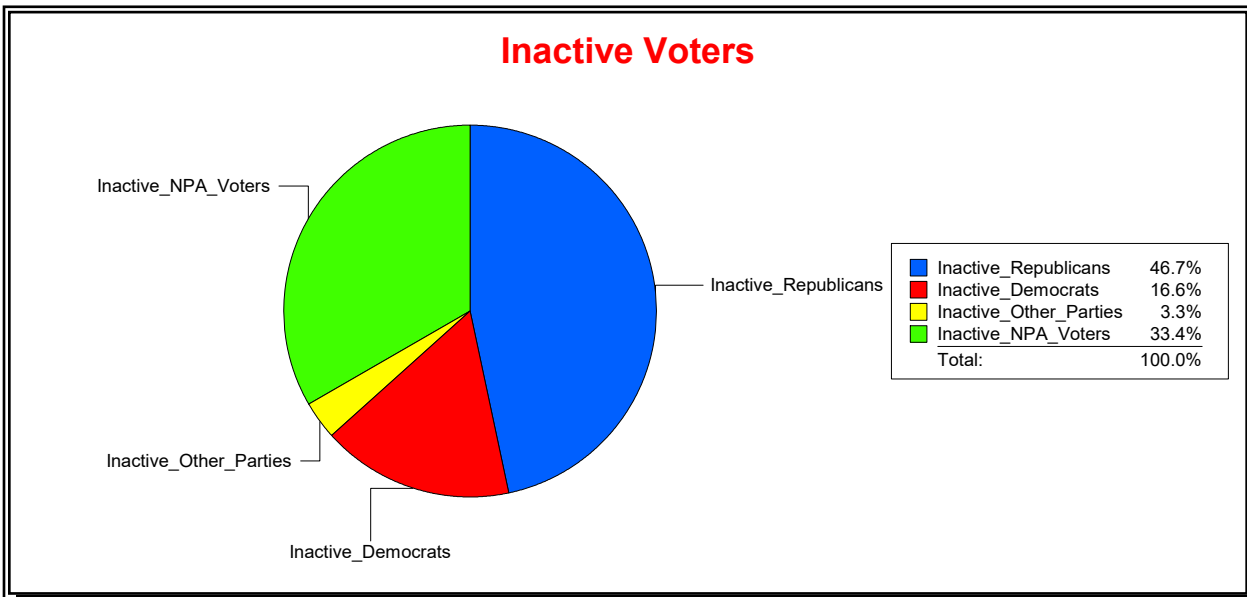

Date 11/3/2025

Time 10:04 AM

Graphs of District Registration

Active Registered Voters

Inactive Voters

District	Total	Dems	Reps	NonP	Other	Total	Dems	Reps	NonP	Other
Turnbull Creek CDD	2,008	351	1,149	447	61	302	50	141	101	10