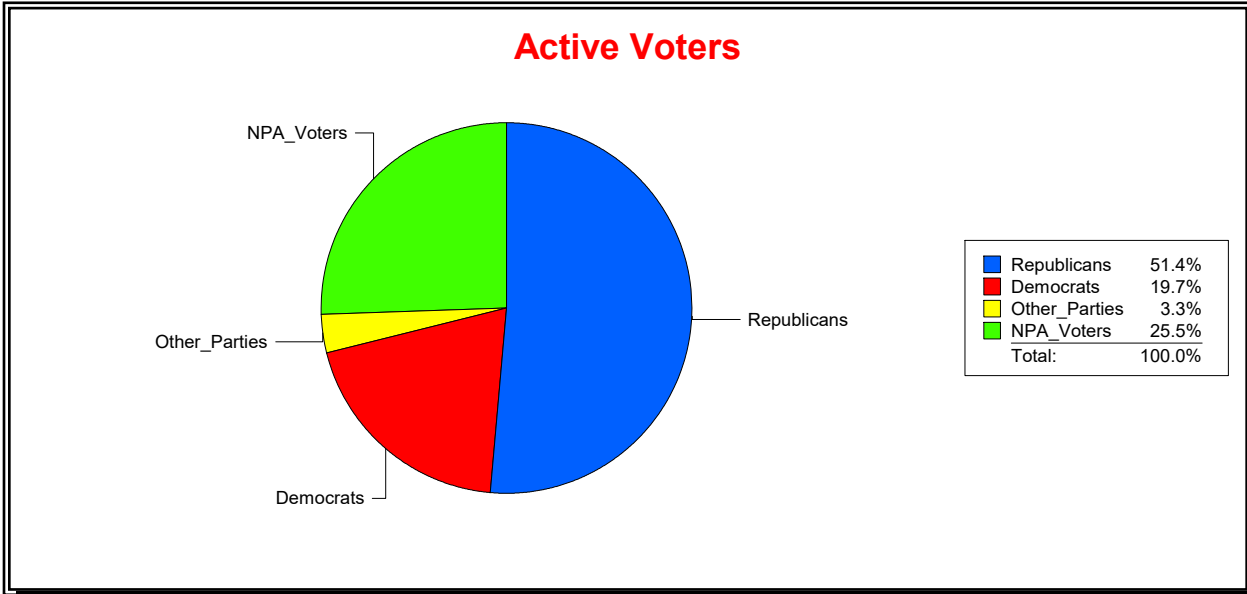

Vicky Oakes

Supervisor of Elections

St Johns County, FL

Date 11/3/2025

Time 10:04 AM

Graphs of District Registration

Active Registered Voters

Inactive Voters

District	Total	Dems	Reps	NonP	Other	Total	Dems	Reps	NonP	Other
Aberdeen CDD	3,466	684	1,783	883	116	573	116	210	233	14