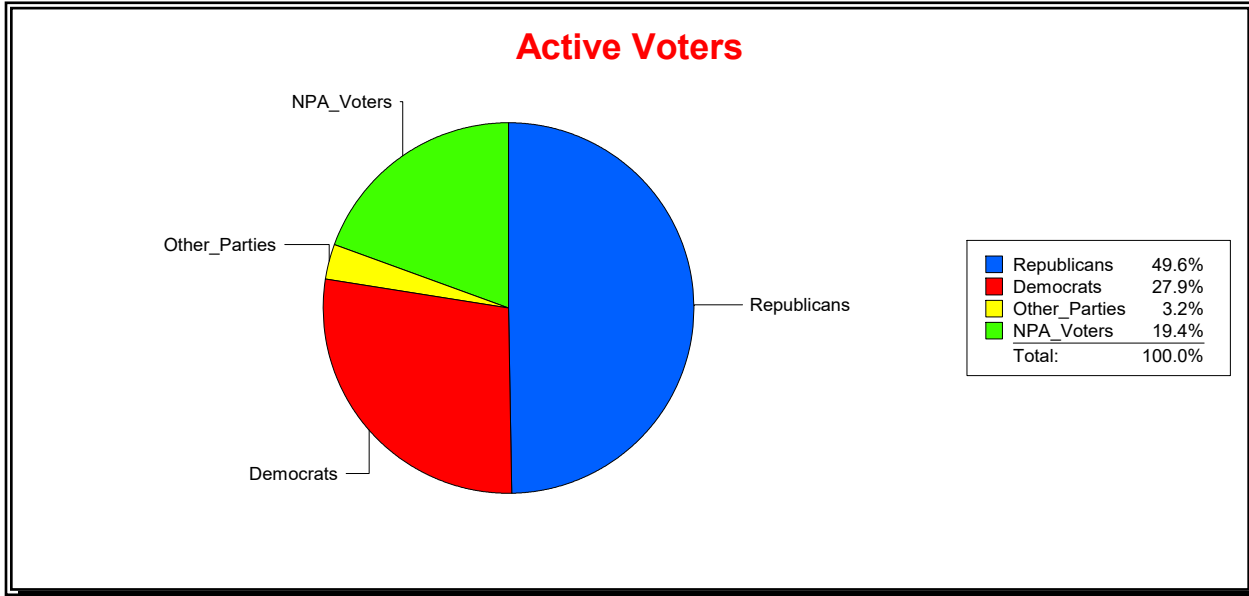

Date 11/3/2025

Time 10:04 AM

Graphs of District Registration

Active Registered Voters

Inactive Voters

District	Total	Dems	Reps	NonP	Other	Total	Dems	Reps	NonP	Other
State Representative - Dist 19	44,361	12,366	22,004	8,584	1,407	7,368	2,243	2,345	2,586	194