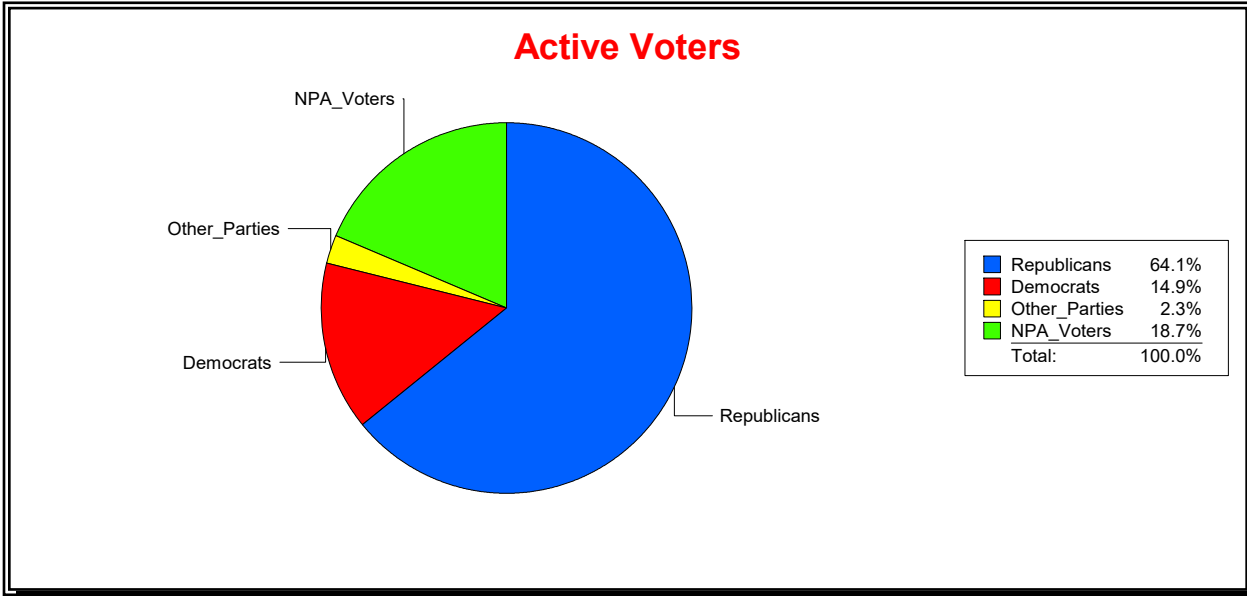

Vicky Oakes

Supervisor of Elections

St Johns County, FL

Date 11/3/2025

Time 10:04 AM

Graphs of District Registration

Active Registered Voters

Inactive Voters

District	Total	Dems	Reps	NonP	Other	Total	Dems	Reps	NonP	Other
Ponte Vedra MSD	3,184	473	2,041	596	74	354	75	175	95	9