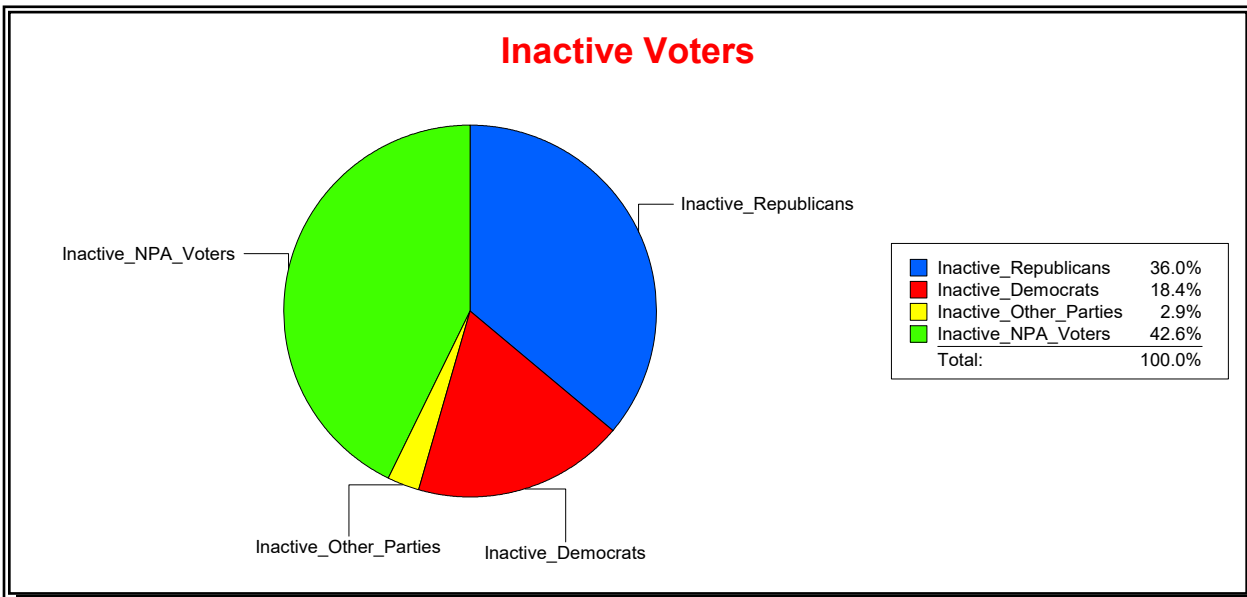

Active Registered Voters

Inactive Voters

District	Total	Dems	Reps	NonP	Other	Total	Dems	Reps	NonP	Other
Bannon Lakes CDD	1,417	293	729	326	69	136	25	49	58	4

Vicky Oakes

Supervisor of Elections

St Johns County, FL