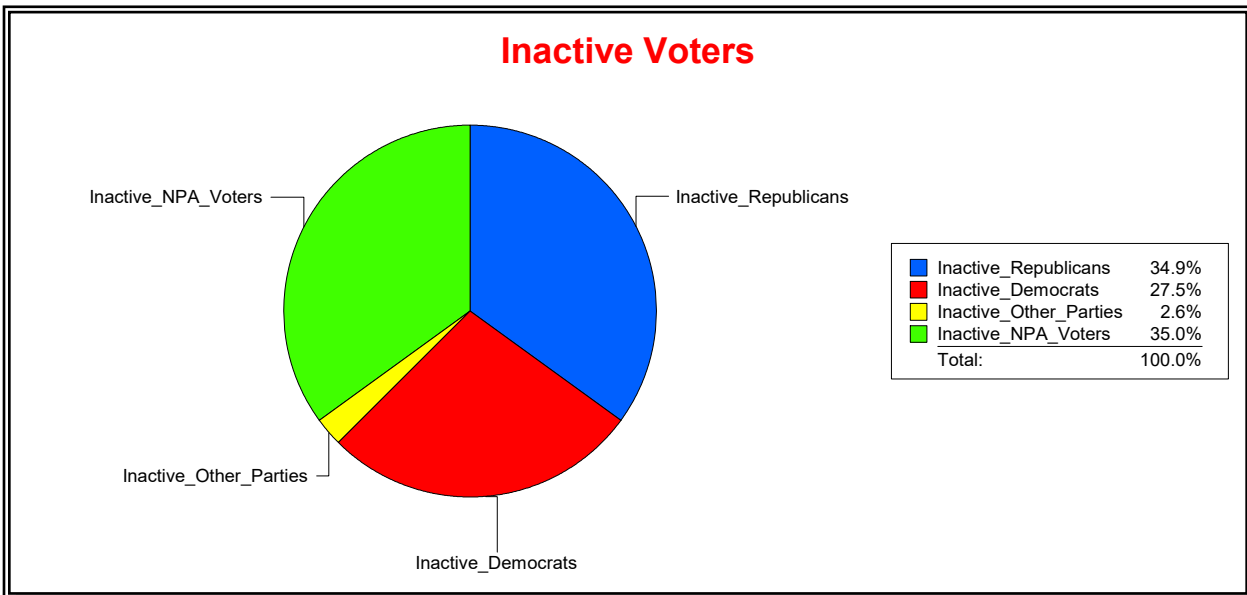

Vicky Oakes

Supervisor of Elections

St Johns County, FL

Date 11/3/2025

Time 10:04 AM

Graphs of District Registration

Active Registered Voters

Inactive Voters

District	Total	Dems	Reps	NonP	Other	Total	Dems	Reps	NonP	Other
School Board - Dist 3	43,462	10,557	23,553	8,005	1,347	6,756	1,855	2,360	2,367	174