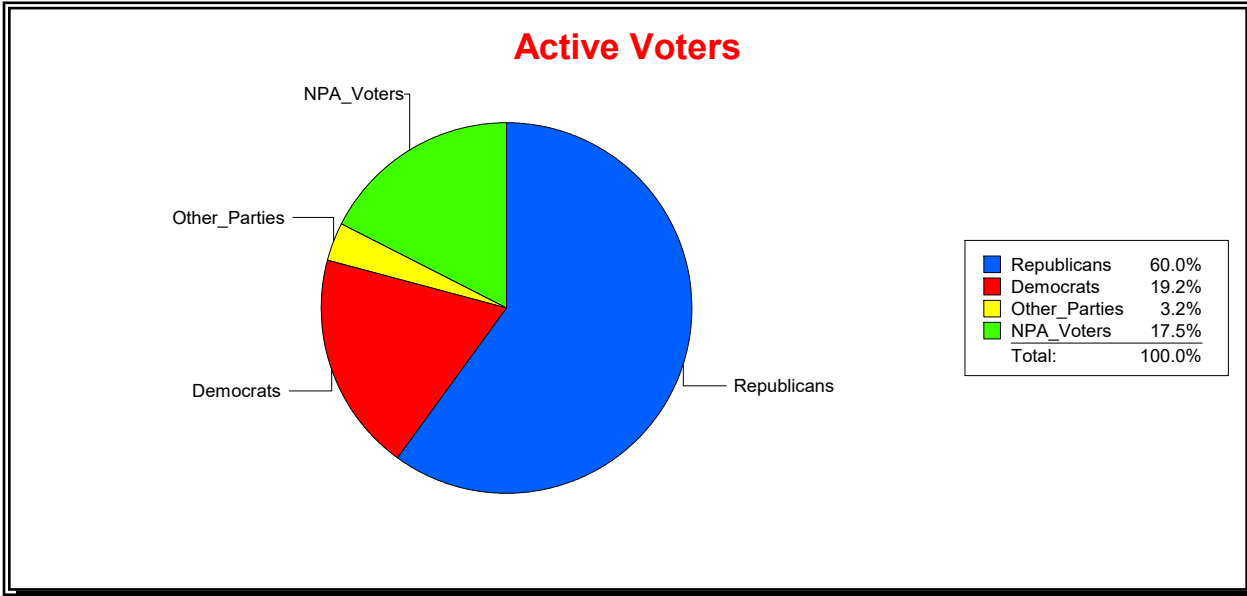

Vicky Oakes

Supervisor of Elections

St Johns County, FL

Date 11/3/2025

Time 10:04 AM

Graphs of District Registration

Active Registered Voters

Inactive Voters

District	Total	Dems	Reps	NonP	Other	Total	Dems	Reps	NonP	Other
State Representative - Dist 20	28,120	5,410	16,881	4,935	894	4,525	1,054	1,757	1,613	101