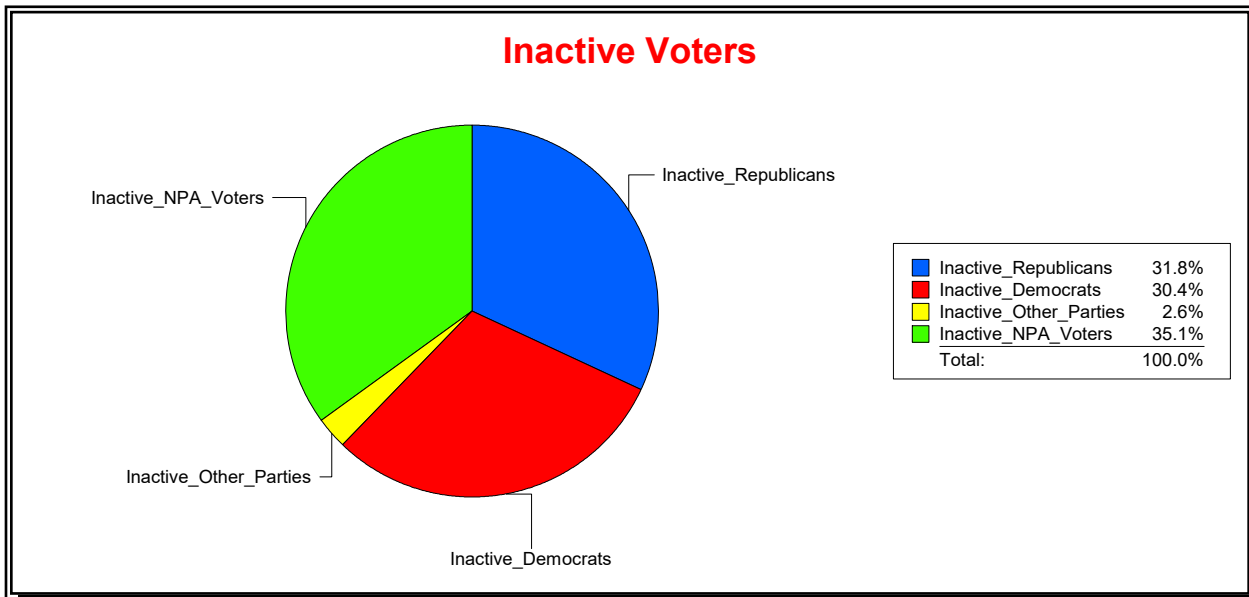

Vicky Oakes

Supervisor of Elections

St Johns County, FL

Date 11/3/2025

Time 10:04 AM

Graphs of District Registration

Active Registered Voters

Inactive Voters

District	Total	Dems	Reps	NonP	Other	Total	Dems	Reps	NonP	Other
State Representative - Dist 19	44,361	12,366	22,004	8,584	1,407	7,368	2,243	2,345	2,586	194