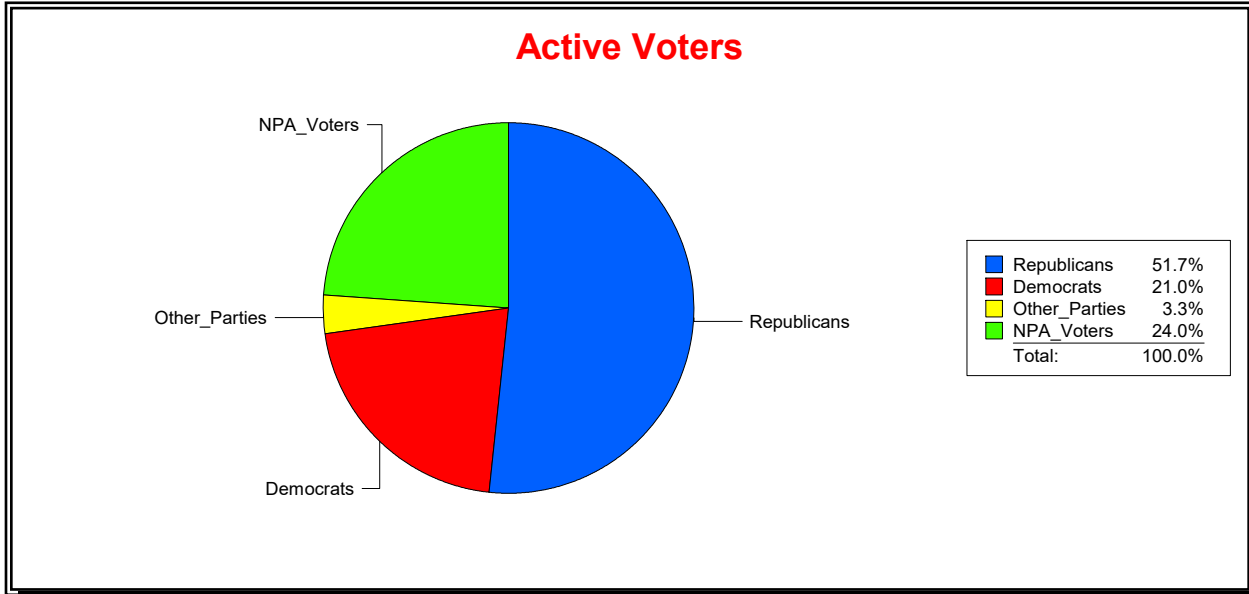

St Johns County, FL

Date 11/3/2025

Time 10:04 AM

Graphs of District Registration

Active Registered Voters

Inactive Voters

District	Total	Dems	Reps	NonP	Other	Total	Dems	Reps	NonP	Other
Heritage Landing CDD	2,444	514	1,264	586	80	451	117	149	177	8