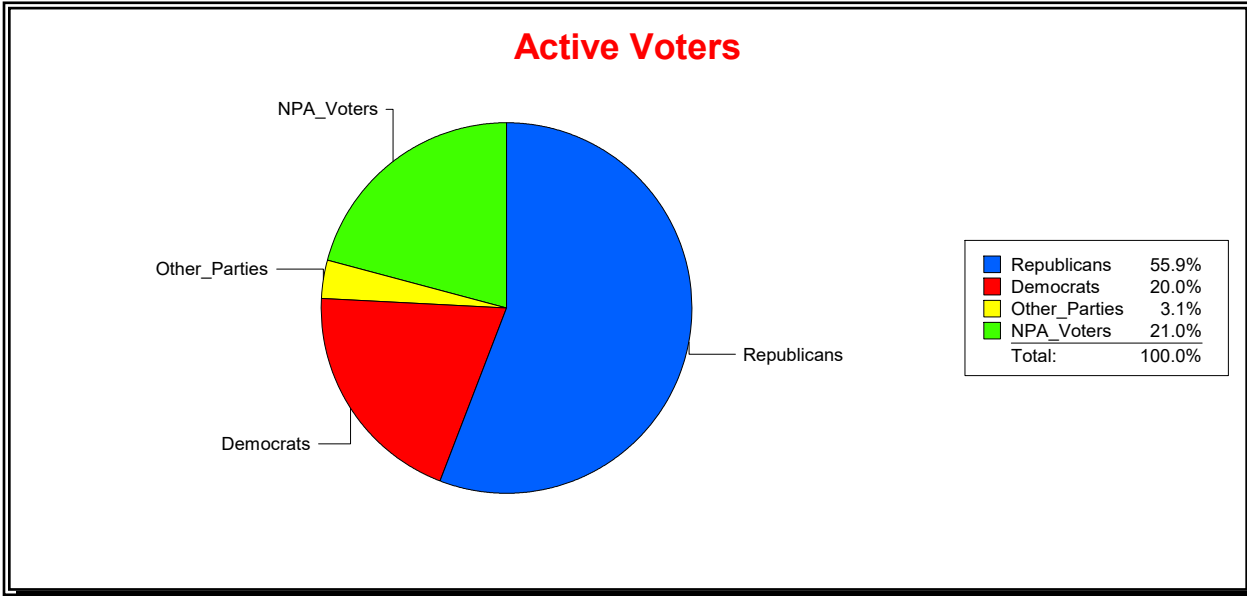

Active Registered Voters

Inactive Voters

District	Total	Dems	Reps	NonP	Other	Total	Dems	Reps	NonP	Other
US Congress - Dist 5	199,898	39,947	111,777	41,915	6,259	25,883	6,018	9,735	9,463	667

Vicky Oakes

Supervisor of Elections