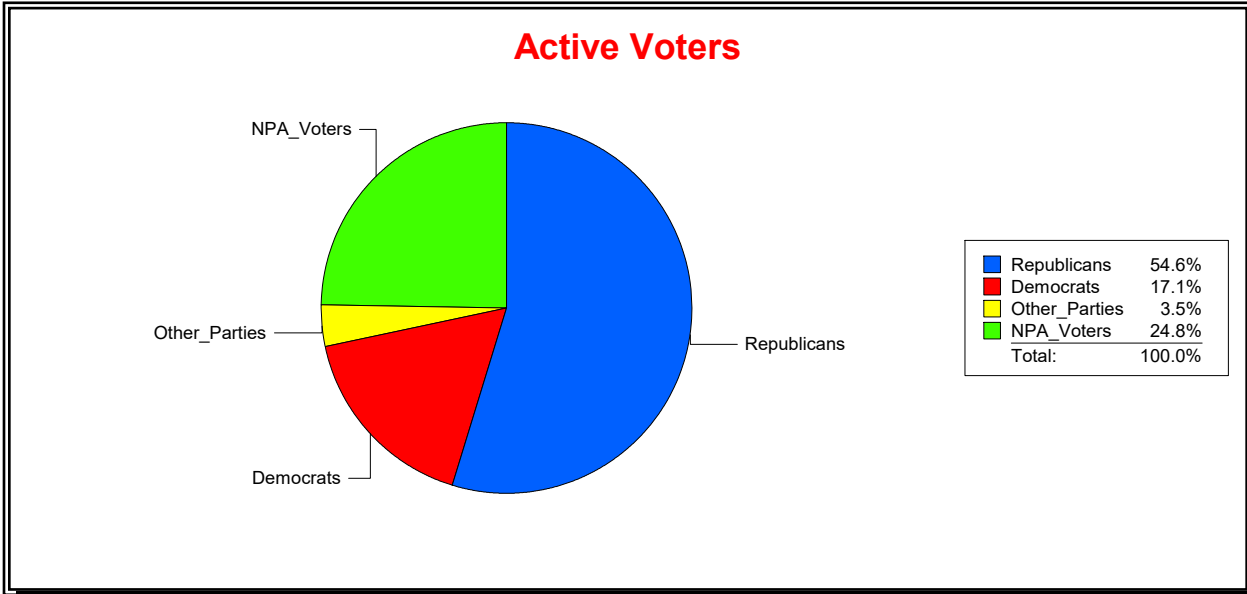

District	Total	Dems	Reps	NonP	Other	Total	Dems	Reps	NonP	Other
Meadow View At Twin Creeks	2,316	395	1,265	575	81	164	27	64	67	6

Vicky Oakes

Supervisor of Elections

St Johns County, FL

Date 11/3/2025

Time 10:04 AM