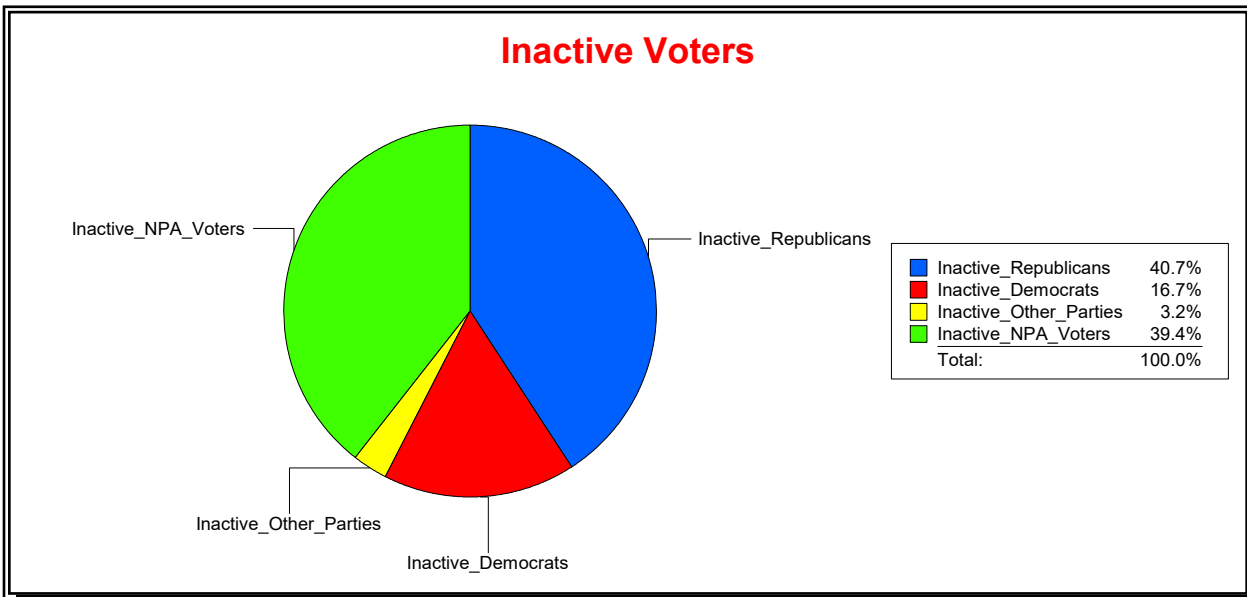

Date 11/3/2025

Time 10:04 AM

Graphs of District Registration

Active Registered Voters

Inactive Voters

District	Total	Dems	Reps	NonP	Other	Total	Dems	Reps	NonP	Other
Six Mile Creek CDD	2,933	499	1,711	597	126	221	37	90	87	7