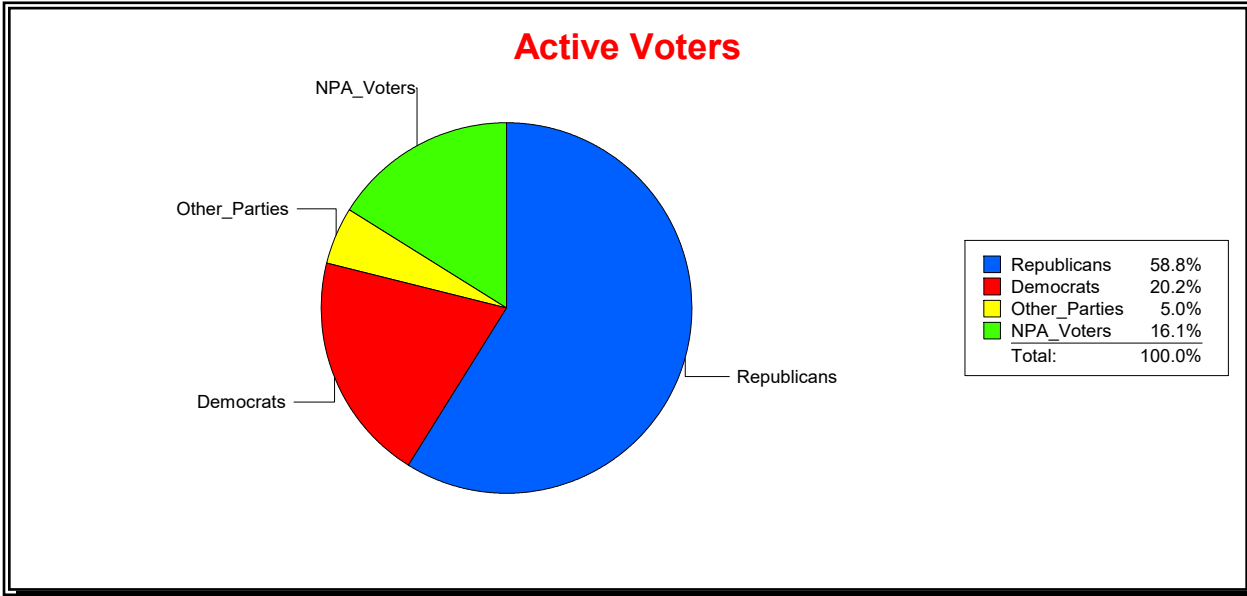

Active Registered Voters

Inactive Voters

District	Total	Dems	Reps	NonP	Other	Total	Dems	Reps	NonP	Other
Parkland Preserve CDD	585	118	344	94	29	24	2	14	7	1

Vicky Oakes

Supervisor of Elections

St Johns County, FL