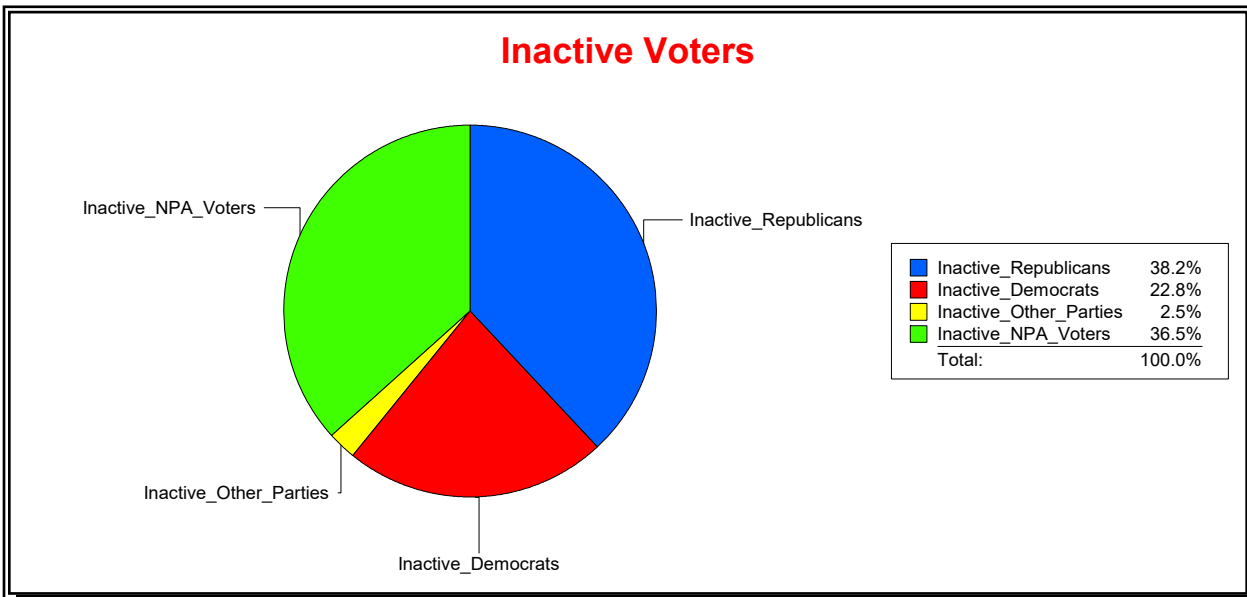

Vicky Oakes

Supervisor of Elections

St Johns County, FL

Date 11/3/2025

Time 10:04 AM

Graphs of District Registration

Active Registered Voters

Inactive Voters

District	Total	Dems	Reps	NonP	Other	Total	Dems	Reps	NonP	Other
St Johns County	215,851	42,312	122,526	44,368	6,645	28,021	6,378	10,697	10,241	705