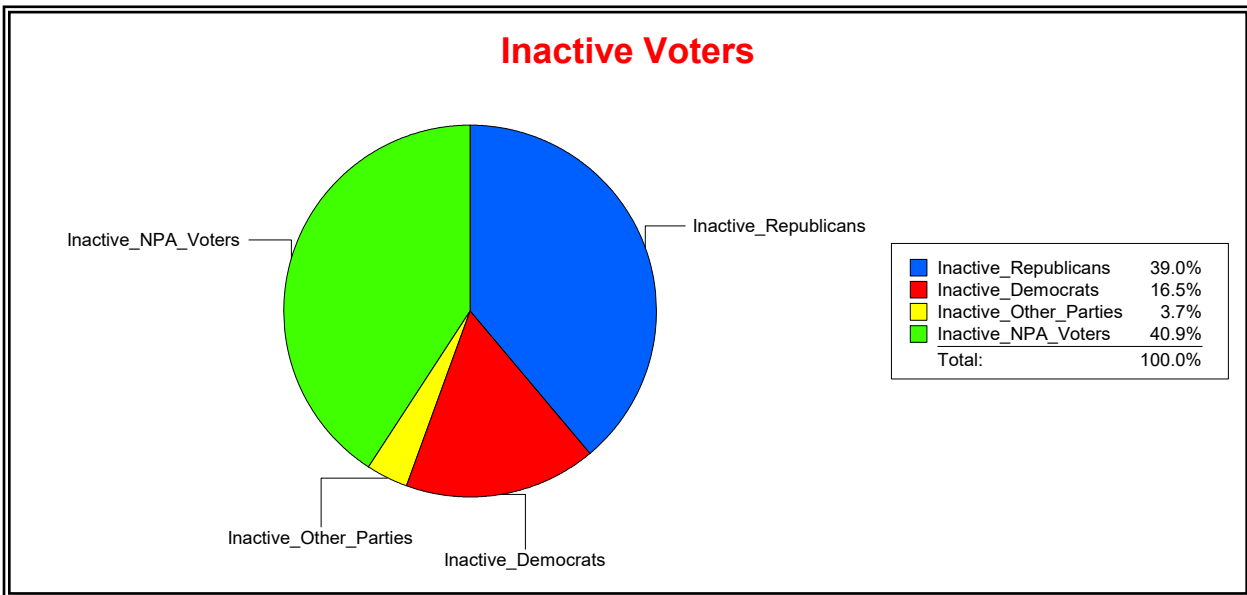

District	Total	Dems	Reps	NonP	Other	Total	Dems	Reps	NonP	Other
Meadow View At Twin Creeks	2,316	395	1,265	575	81	164	27	64	67	6

Vicky Oakes

Supervisor of Elections

St Johns County, FL

Date 11/3/2025

Time 10:04 AM