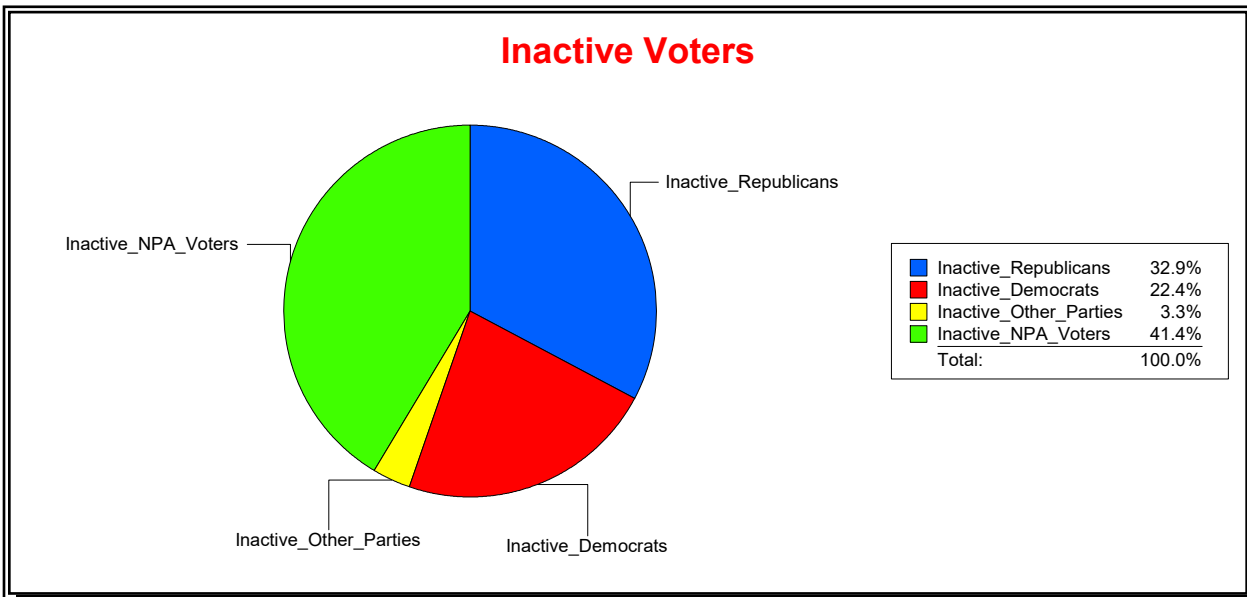

Vicky Oakes

Supervisor of Elections

St Johns County, FL

Date 11/3/2025

Time 10:04 AM

Graphs of District Registration

Active Registered Voters

Inactive Voters

District	Total	Dems	Reps	NonP	Other	Total	Dems	Reps	NonP	Other
Sweetwater Creek CDD	1,537	314	881	304	38	152	34	50	63	5