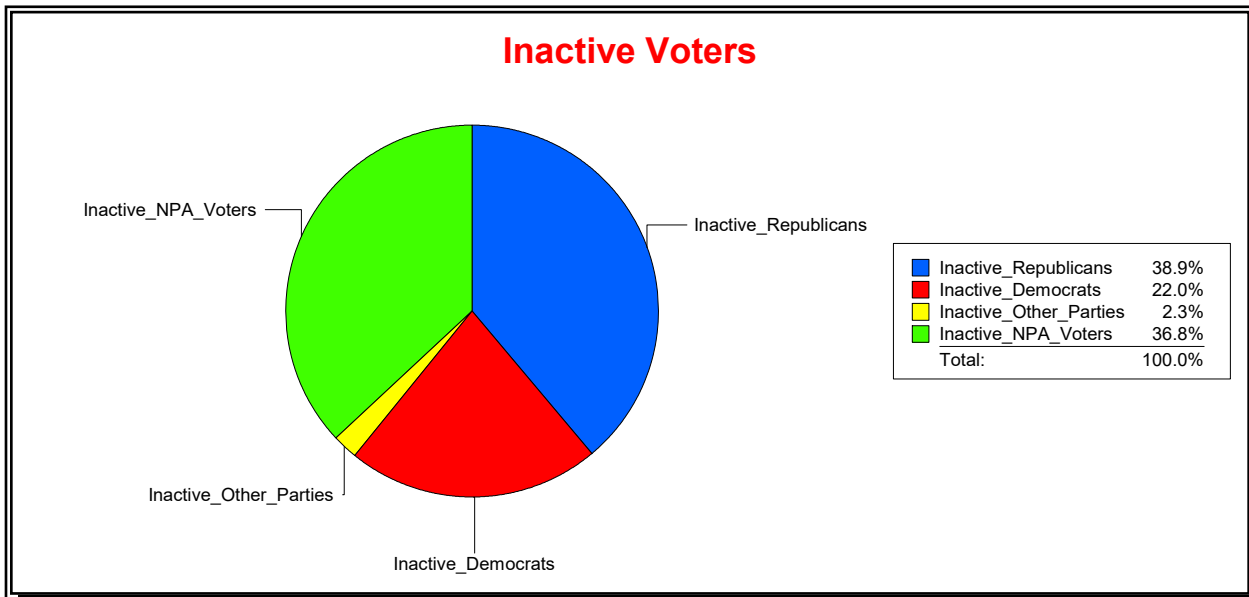

Vicky Oakes

Supervisor of Elections

St Johns County, FL

Date 11/3/2025

Time 10:04 AM

Graphs of District Registration

District	Active Registered Voters					Inactive Voters				
	Total	Dems	Reps	NonP	Other	Total	Dems	Reps	NonP	Other
County Commission - Dist 2	50,220	9,232	29,060	10,278	1,650	6,738	1,482	2,619	2,480	157