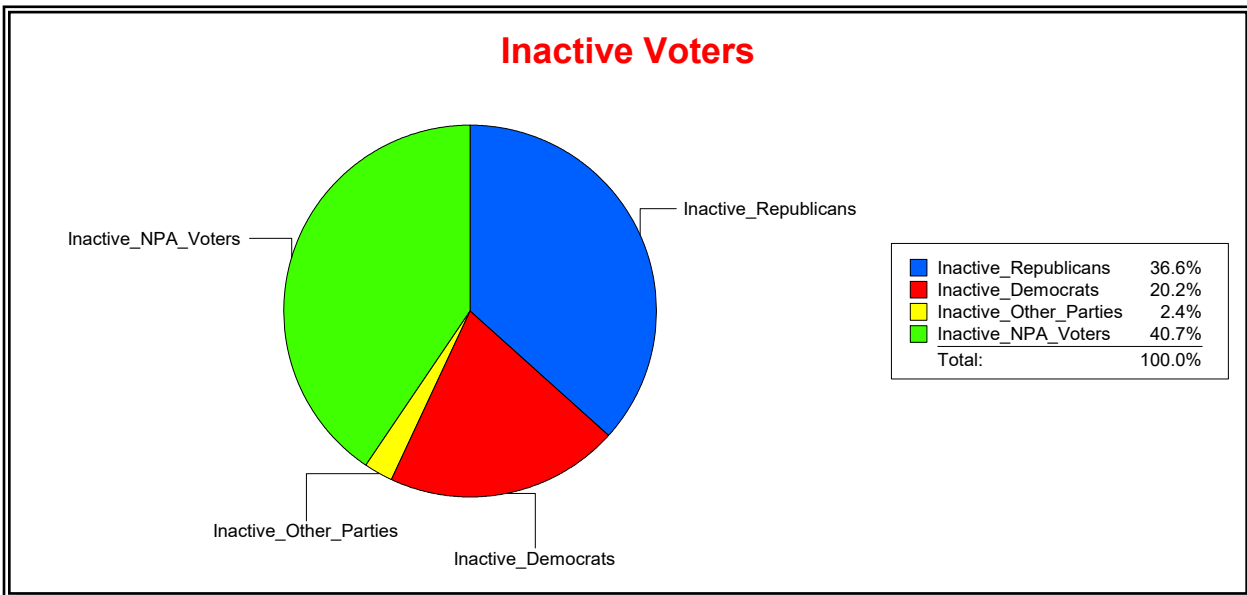

Vicky Oakes

Supervisor of Elections

St Johns County, FL

Date 11/3/2025

Time 10:04 AM

Graphs of District Registration

Active Registered Voters

Inactive Voters

District	Total	Dems	Reps	NonP	Other	Total	Dems	Reps	NonP	Other
Aberdeen CDD	3,466	684	1,783	883	116	573	116	210	233	14