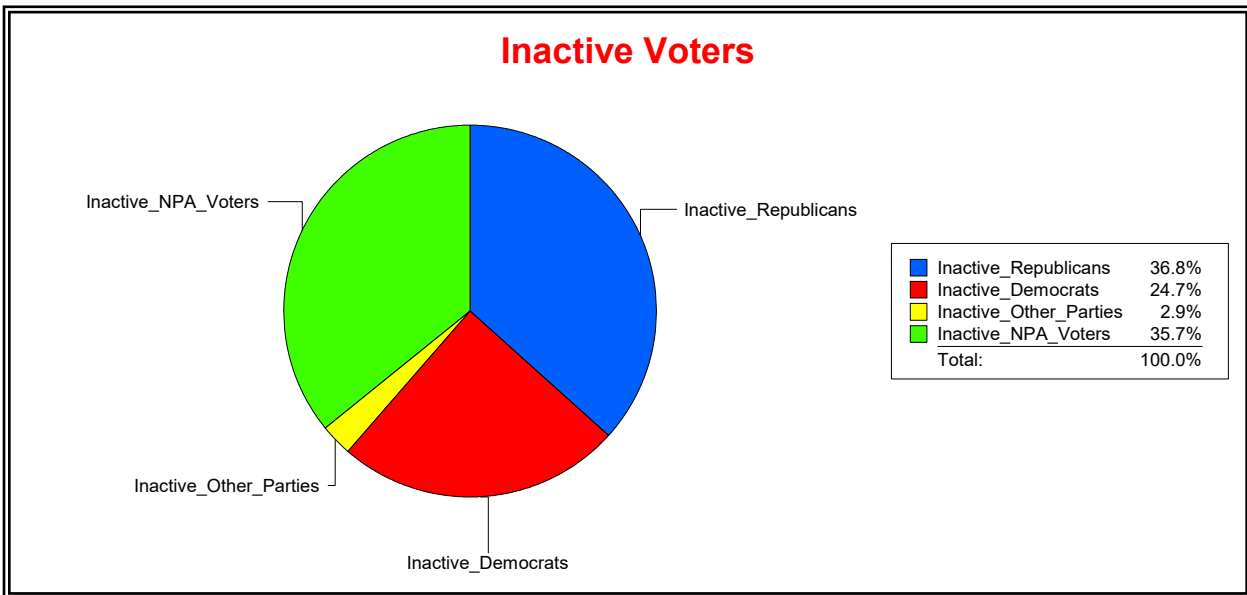

Vicky Oakes

Supervisor of Elections

St Johns County, FL

Date 11/3/2025

Time 10:04 AM

Graphs of District Registration

District	Active Registered Voters					Inactive Voters				
	Total	Dems	Reps	NonP	Other	Total	Dems	Reps	NonP	Other
St Augustine Beach	5,329	1,402	2,695	1,083	149	661	163	243	236	19