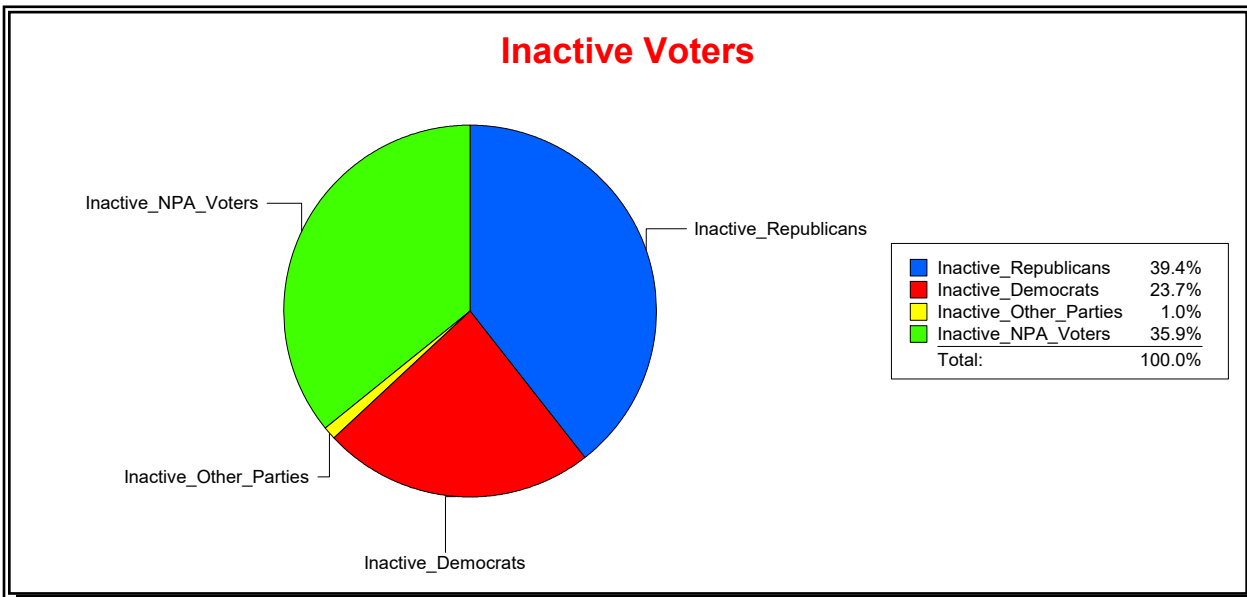

Date 11/3/2025

Time 10:04 AM

Graphs of District Registration

Active Registered Voters

Inactive Voters

District	Total	Dems	Reps	NonP	Other	Total	Dems	Reps	NonP	Other
Marshall Creek CDD	2,651	459	1,529	583	80	287	68	113	103	3