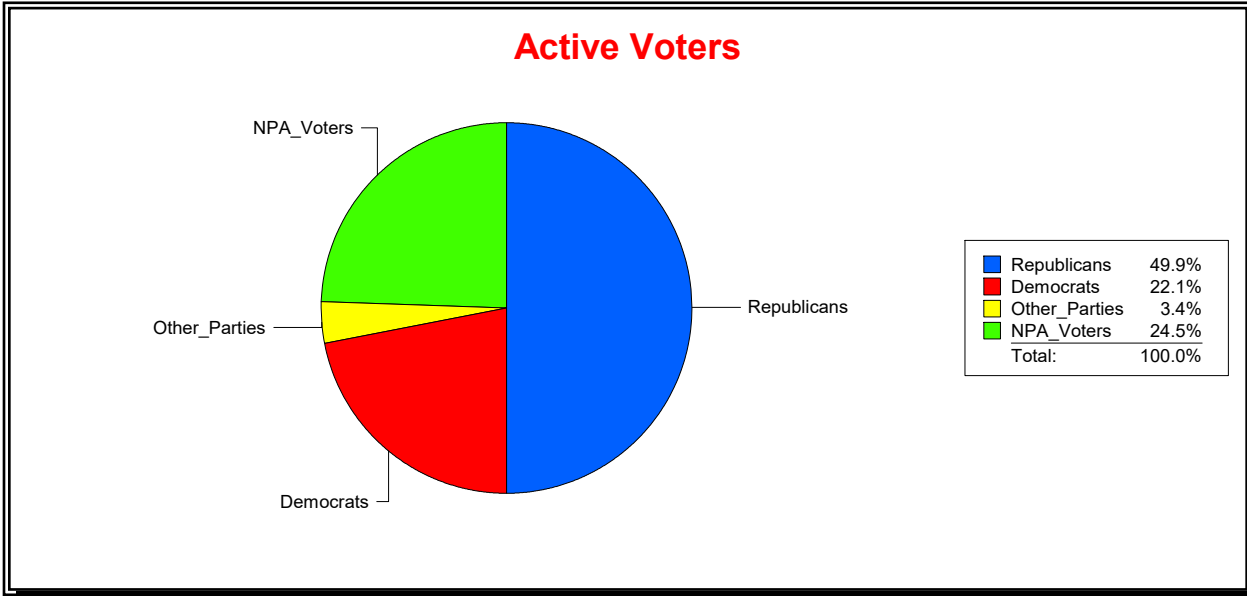

St Johns County, FL

Date 11/3/2025

Time 10:04 AM

Graphs of District Registration

Active Registered Voters

Inactive Voters

District	Total	Dems	Reps	NonP	Other	Total	Dems	Reps	NonP	Other
Brandy Creek CDD	1,256	278	627	308	43	192	38	74	76	4