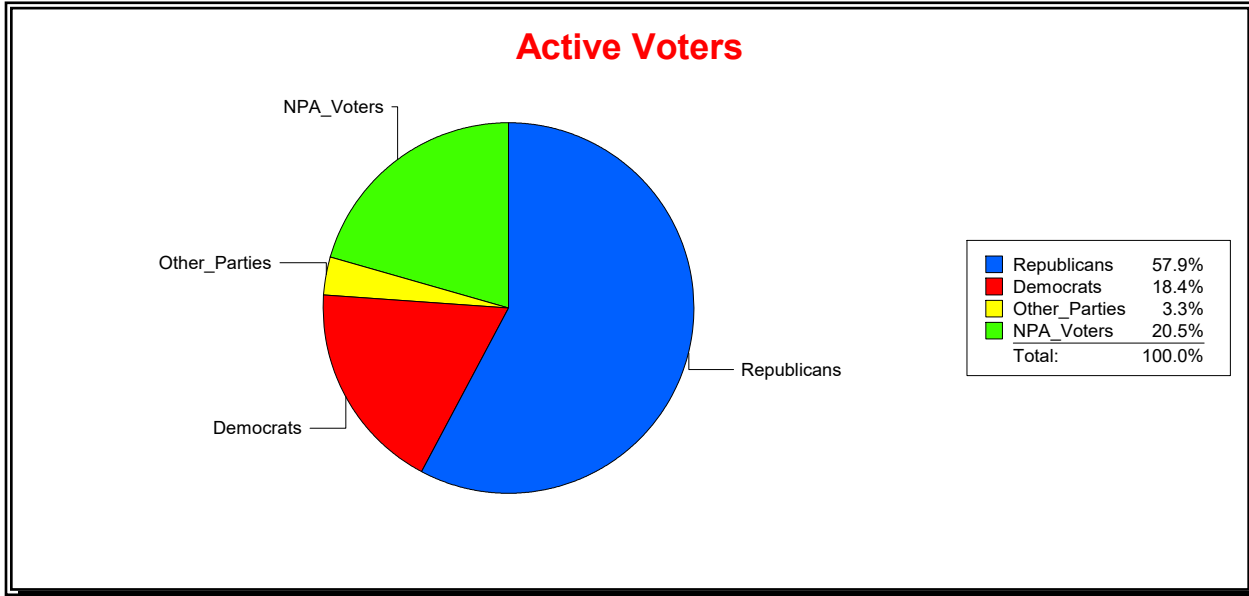

Vicky Oakes

Supervisor of Elections

St Johns County, FL

Date 11/3/2025

Time 10:04 AM

Graphs of District Registration

District	Active Registered Voters					Inactive Voters				
	Total	Dems	Reps	NonP	Other	Total	Dems	Reps	NonP	Other
County Commission - Dist 2	50,220	9,232	29,060	10,278	1,650	6,738	1,482	2,619	2,480	157