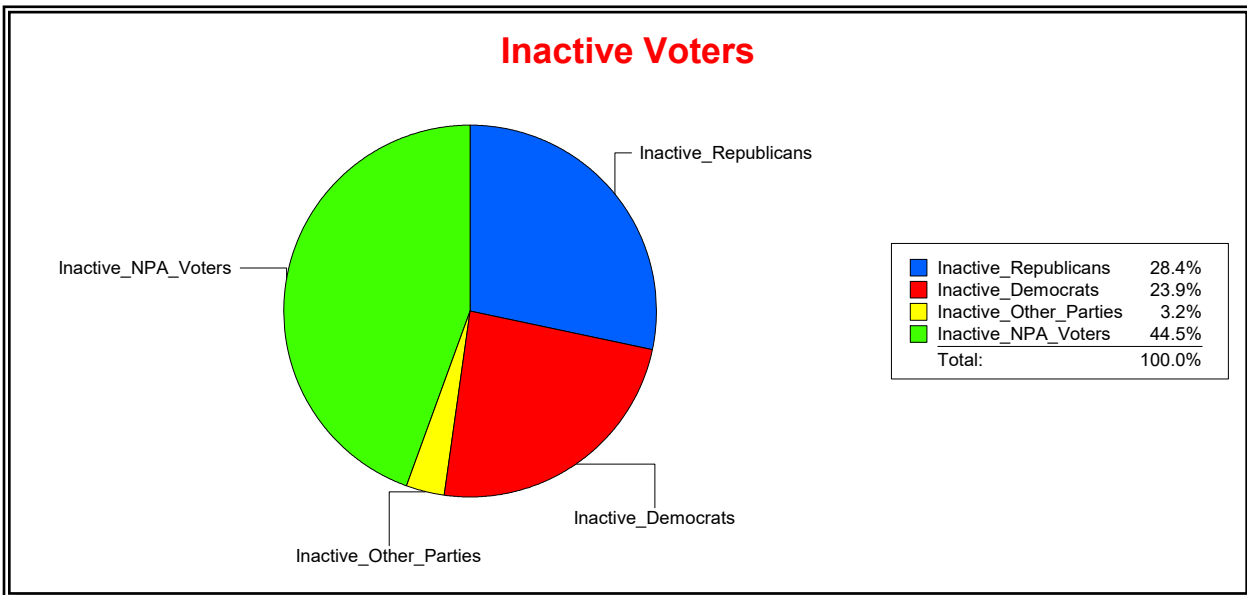

Vicky Oakes

Supervisor of Elections

St Johns County, FL

Date 11/3/2025

Time 10:04 AM

Graphs of District Registration

Active Registered Voters

Inactive Voters

District	Total	Dems	Reps	NonP	Other	Total	Dems	Reps	NonP	Other
Creekside At Twin Creeks CDD	990	227	496	241	26	155	37	44	69	5