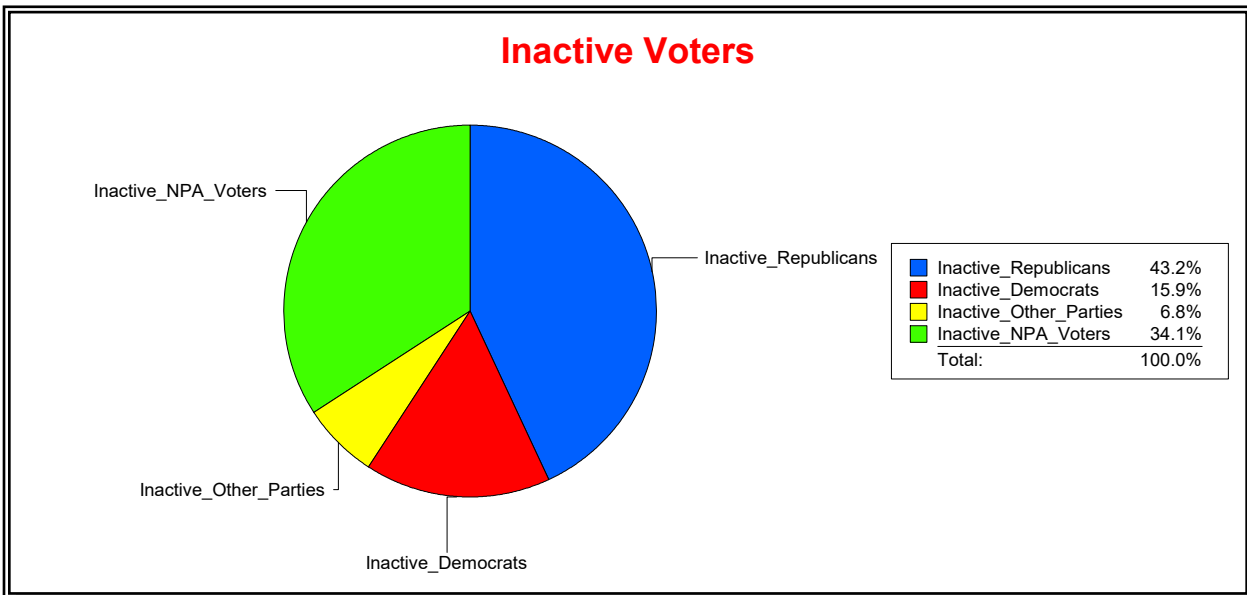

Vicky Oakes

Supervisor of Elections

St Johns County, FL

Date 11/3/2025

Time 10:04 AM

Graphs of District Registration

Active Registered Voters

Inactive Voters

District	Total	Dems	Reps	NonP	Other	Total	Dems	Reps	NonP	Other
Madeira CDD	714	119	457	116	22	44	7	19	15	3