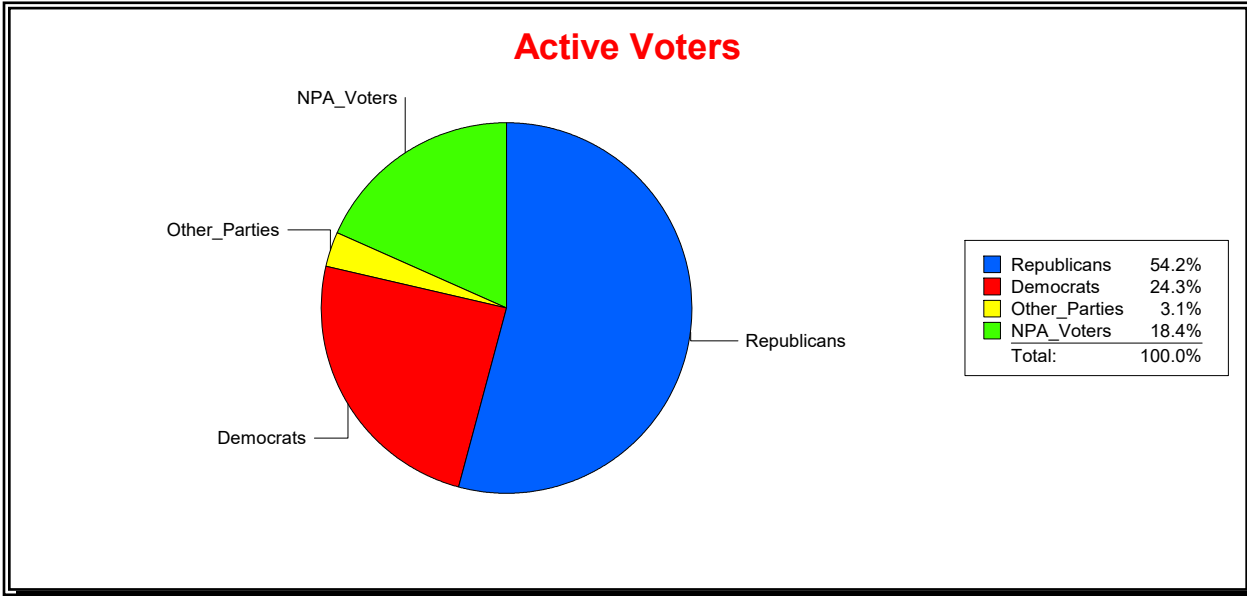

Vicky Oakes

Supervisor of Elections

St Johns County, FL

Date 11/3/2025

Time 10:04 AM

Graphs of District Registration

Active Registered Voters

Inactive Voters

District	Total	Dems	Reps	NonP	Other	Total	Dems	Reps	NonP	Other
County Commission - Dist 3	43,462	10,557	23,553	8,005	1,347	6,756	1,855	2,360	2,367	174