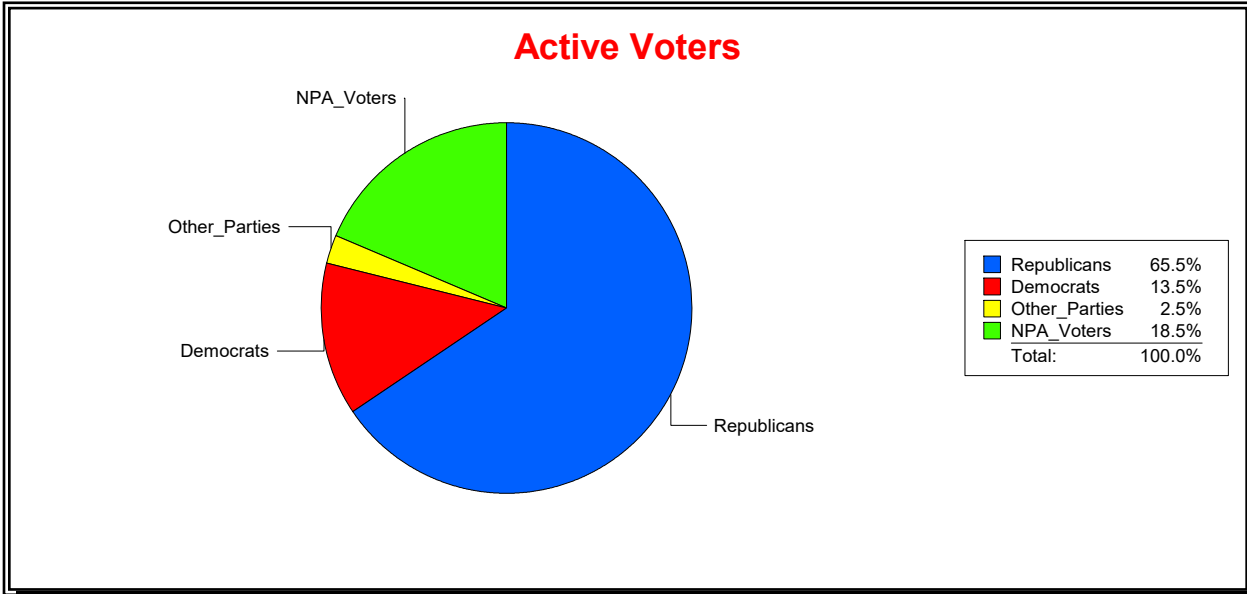

Vicky Oakes

Supervisor of Elections

St Johns County, FL

Date 11/3/2025

Time 10:04 AM

Graphs of District Registration

Active Registered Voters

Inactive Voters

District	Total	Dems	Reps	NonP	Other	Total	Dems	Reps	NonP	Other
Sampson Creek CDD	1,910	258	1,251	354	47	215	39	106	68	2