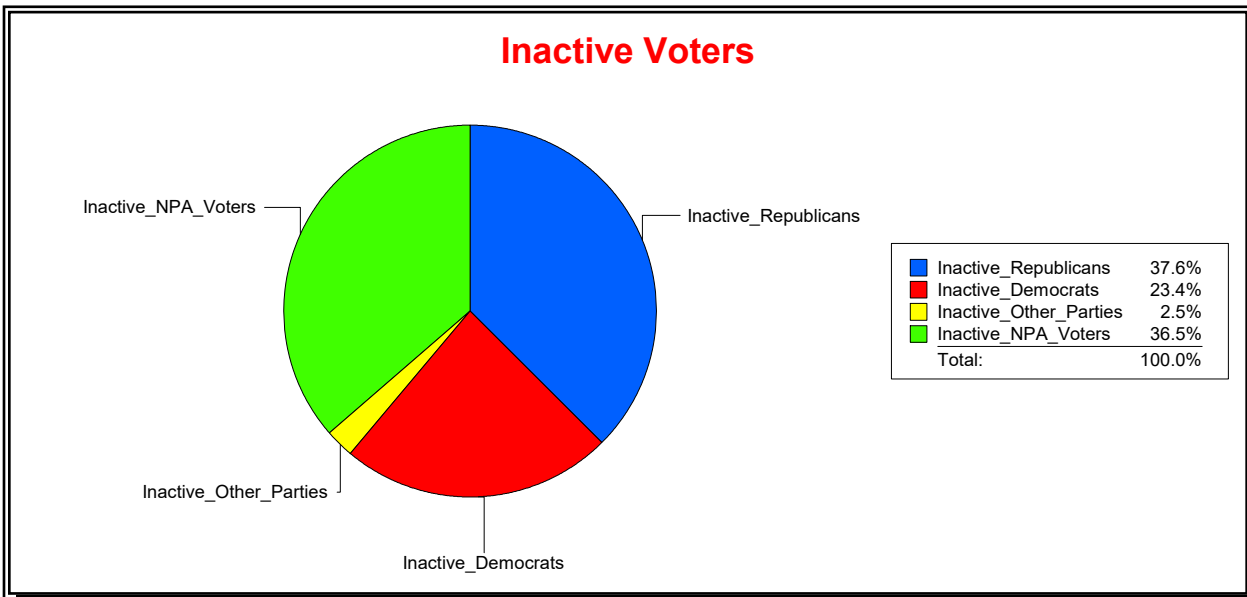

Vicky Oakes

Supervisor of Elections

St Johns County, FL

Date 11/3/2025

Time 10:04 AM

Graphs of District Registration

Active Registered Voters

Inactive Voters

District	Total	Dems	Reps	NonP	Other	Total	Dems	Reps	NonP	Other
St. Johns County	231,321	46,884	129,691	47,574	7,172	30,592	7,164	11,499	11,155	774

Vicky Oakes

Supervisor of Elections

St Johns County, FL

Date 11/3/2025