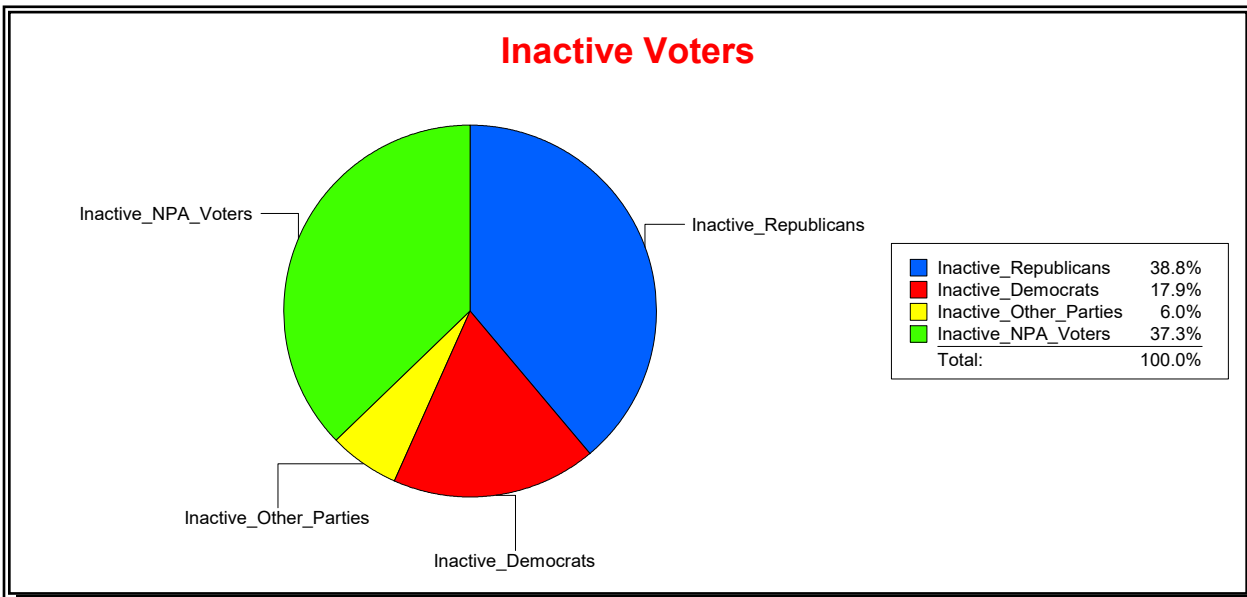

Vicky Oakes

Supervisor of Elections

St Johns County, FL

Date 11/3/2025

Time 10:04 AM

Graphs of District Registration

Active Registered Voters

Inactive Voters

District	Total	Dems	Reps	NonP	Other	Total	Dems	Reps	NonP	Other
Southaven Comm CDD	783	136	446	182	19	67	12	26	25	4