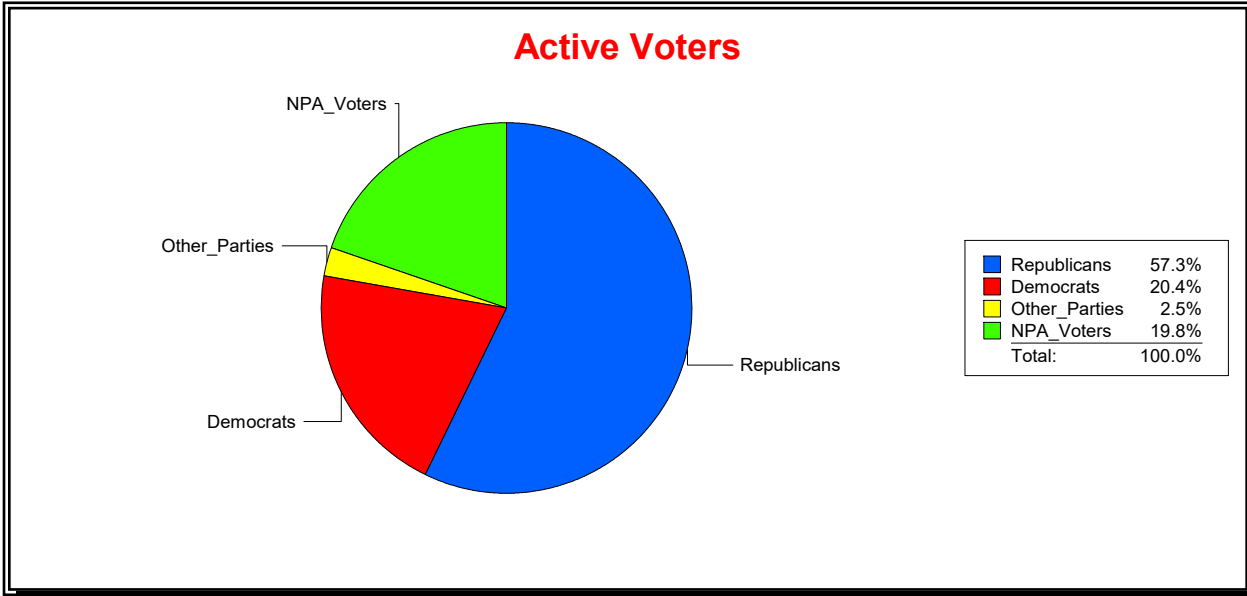

Vicky Oakes

Supervisor of Elections

St Johns County, FL

Date 11/3/2025

Time 10:04 AM

Graphs of District Registration

Active Registered Voters

Inactive Voters

District	Total	Dems	Reps	NonP	Other	Total	Dems	Reps	NonP	Other
Sweetwater Creek CDD	1,537	314	881	304	38	152	34	50	63	5