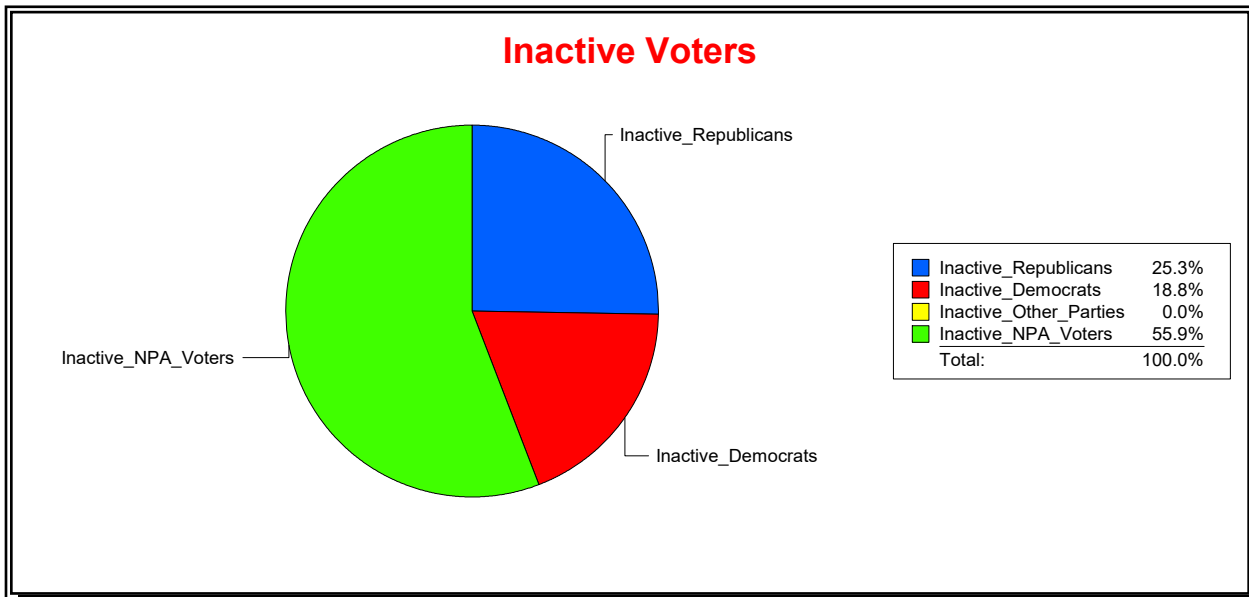

Date 11/3/2025

Time 10:04 AM

Graphs of District Registration

Active Registered Voters

Inactive Voters

District	Total	Dems	Reps	NonP	Other	Total	Dems	Reps	NonP	Other
Isles of Bartram Park CDD	1,054	224	427	370	33	170	32	43	95	0