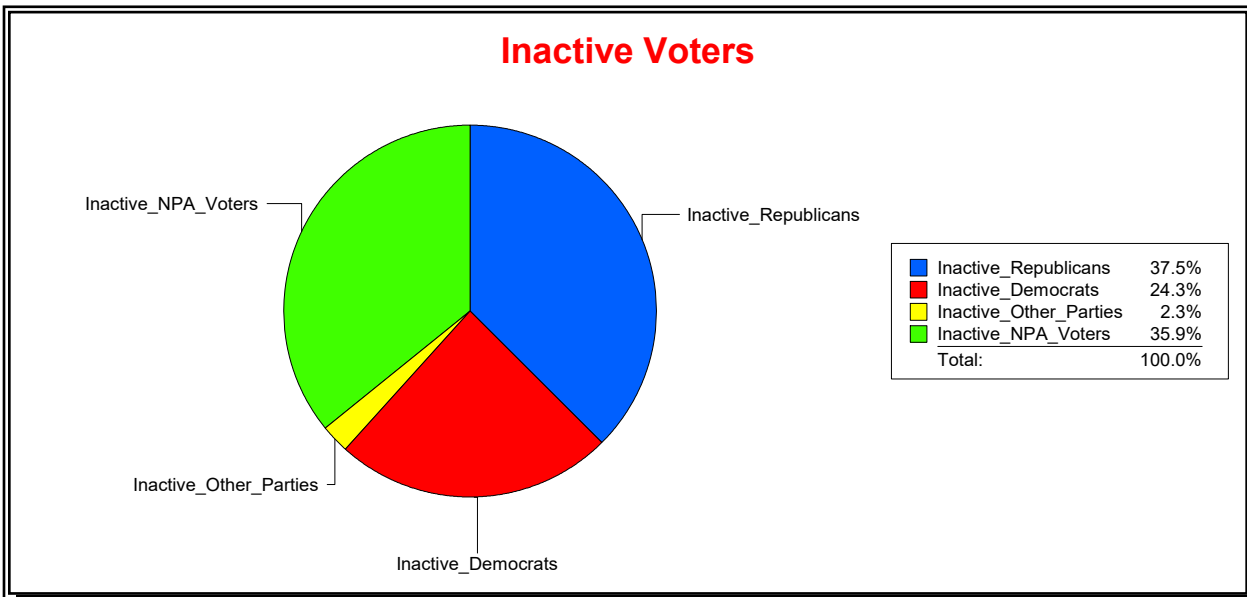

Vicky Oakes

Supervisor of Elections

St Johns County, FL

Date 11/3/2025

Time 10:04 AM

Graphs of District Registration

Active Registered Voters

Inactive Voters

District	Total	Dems	Reps	NonP	Other	Total	Dems	Reps	NonP	Other
US Congress - Dist 6	31,423	6,937	17,914	5,659	913	4,709	1,146	1,764	1,692	107