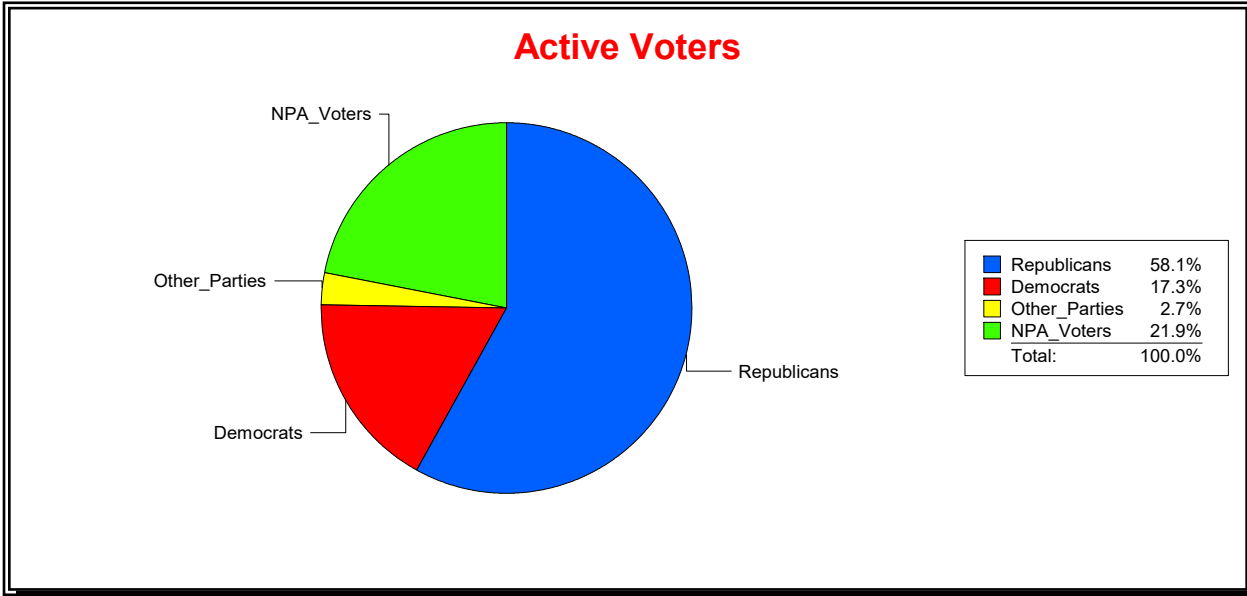

Vicky Oakes

Supervisor of Elections

St Johns County, FL

Date 11/3/2025

Time 10:04 AM

Graphs of District Registration

Active Registered Voters

Inactive Voters

District	Total	Dems	Reps	NonP	Other	Total	Dems	Reps	NonP	Other
School Board - Dist 4	45,910	7,922	26,679	10,067	1,242	4,956	976	2,036	1,808	136