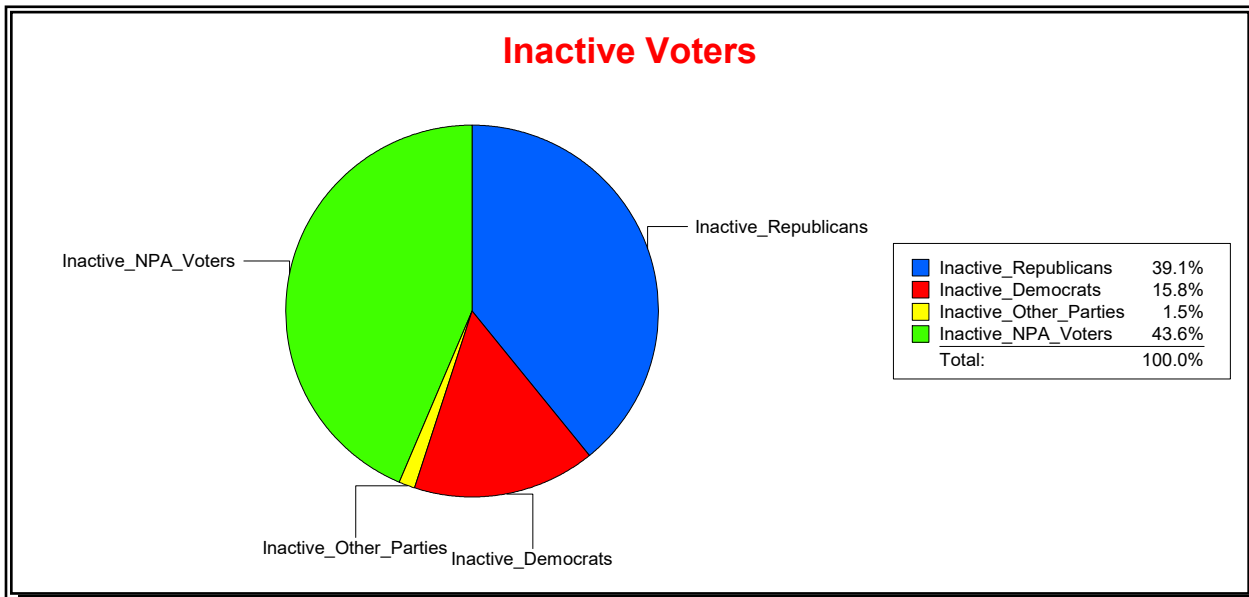

Vicky Oakes

Supervisor of Elections

St Johns County, FL

Date 11/3/2025

Time 10:04 AM

Graphs of District Registration

Active Registered Voters

Inactive Voters

District	Total	Dems	Reps	NonP	Other	Total	Dems	Reps	NonP	Other
Glen St Johns CDD	986	199	513	250	24	133	21	52	58	2