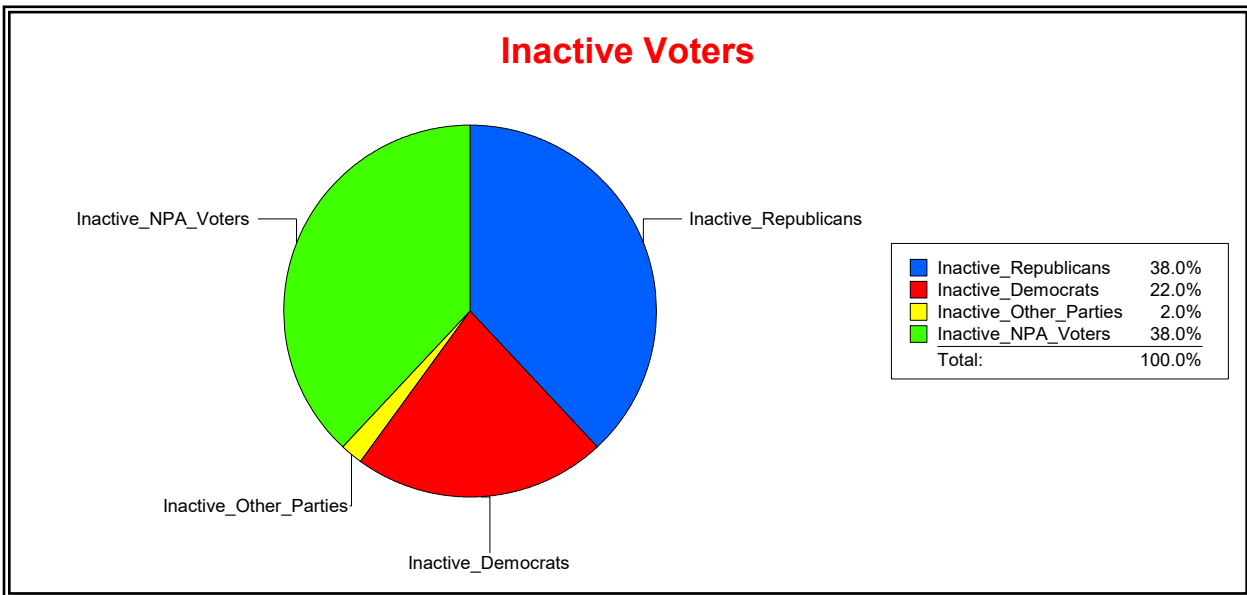

Vicky Oakes

Supervisor of Elections

St Johns County, FL

Date 11/3/2025

Time 10:04 AM

Graphs of District Registration

Active Registered Voters

Inactive Voters

District	Total	Dems	Reps	NonP	Other	Total	Dems	Reps	NonP	Other
World Commerce CDD	1,247	290	625	294	38	205	45	78	78	4