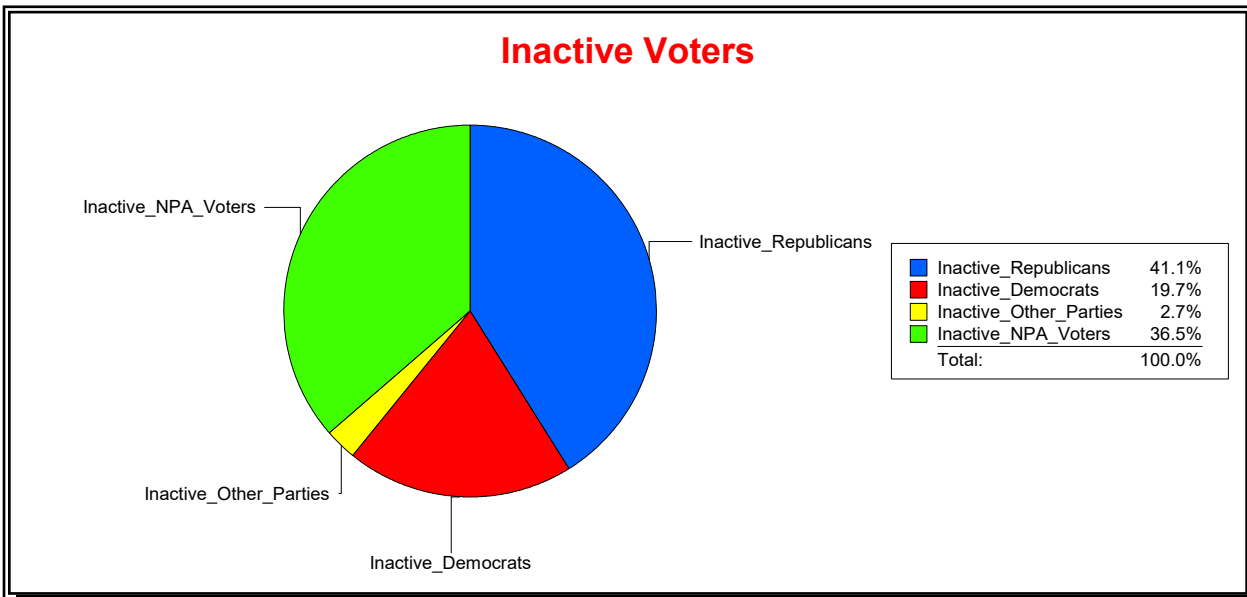

Vicky Oakes

Supervisor of Elections

St Johns County, FL

Date 11/3/2025

Time 10:04 AM

Graphs of District Registration

Active Registered Voters

Inactive Voters

District	Total	Dems	Reps	NonP	Other	Total	Dems	Reps	NonP	Other
School Board - Dist 4	45,910	7,922	26,679	10,067	1,242	4,956	976	2,036	1,808	136