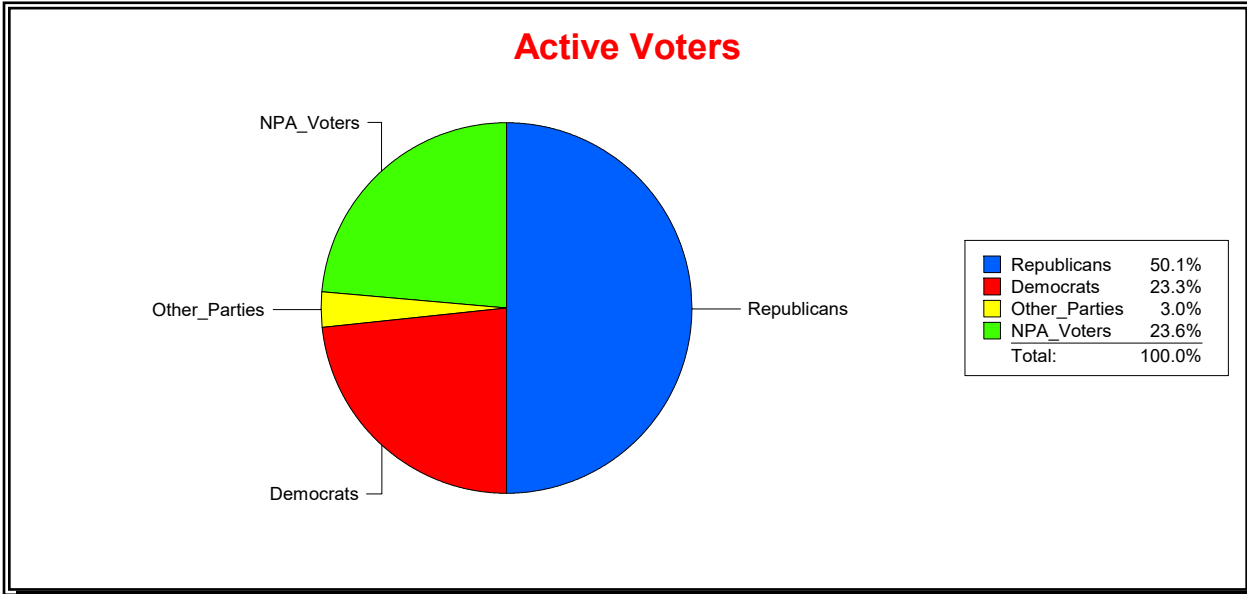

Vicky Oakes

Supervisor of Elections

St Johns County, FL

Date 11/3/2025

Time 10:04 AM

Graphs of District Registration

Active Registered Voters

Inactive Voters

District	Total	Dems	Reps	NonP	Other	Total	Dems	Reps	NonP	Other
World Commerce CDD	1,247	290	625	294	38	205	45	78	78	4