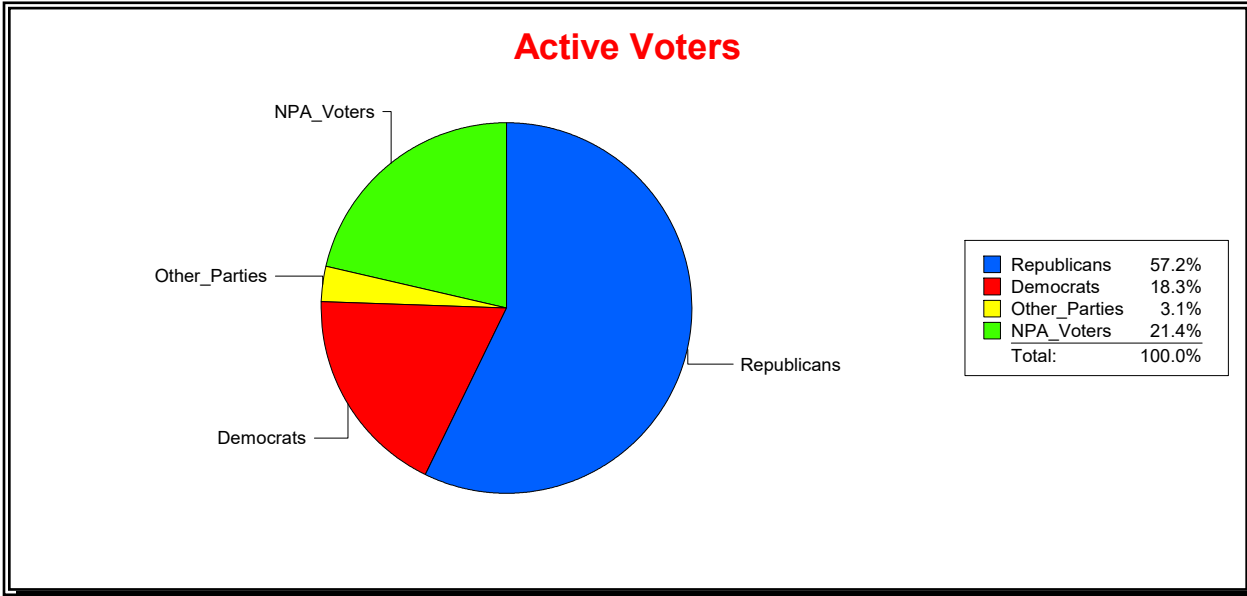

Vicky Oakes

Supervisor of Elections

St Johns County, FL

Date 11/3/2025

Time 10:04 AM

Graphs of District Registration

Active Registered Voters

Inactive Voters

District	Total	Dems	Reps	NonP	Other	Total	Dems	Reps	NonP	Other
State Representative - Dist 18	158,662	29,052	90,730	34,022	4,858	18,667	3,857	7,383	6,948	479