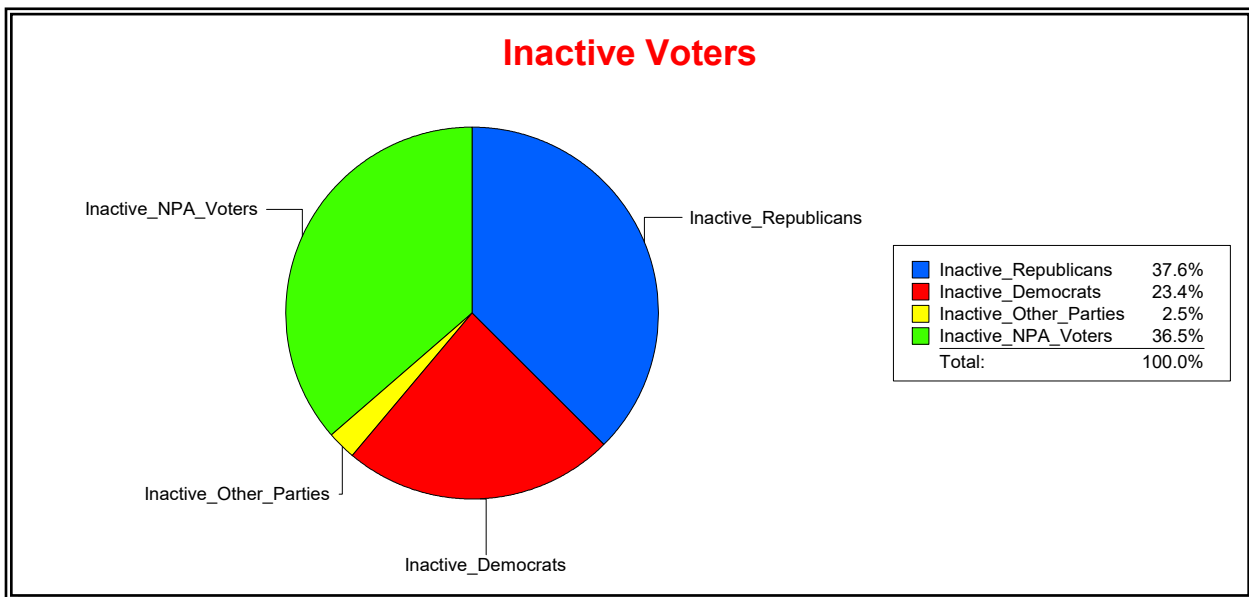

Vicky Oakes

Supervisor of Elections

St Johns County, FL

Date 11/3/2025

Time 10:04 AM

Graphs of District Registration

Active Registered Voters

Inactive Voters

District	Total	Dems	Reps	NonP	Other	Total	Dems	Reps	NonP	Other
State Senate - Dist 7	231,321	46,884	129,691	47,574	7,172	30,592	7,164	11,499	11,155	774