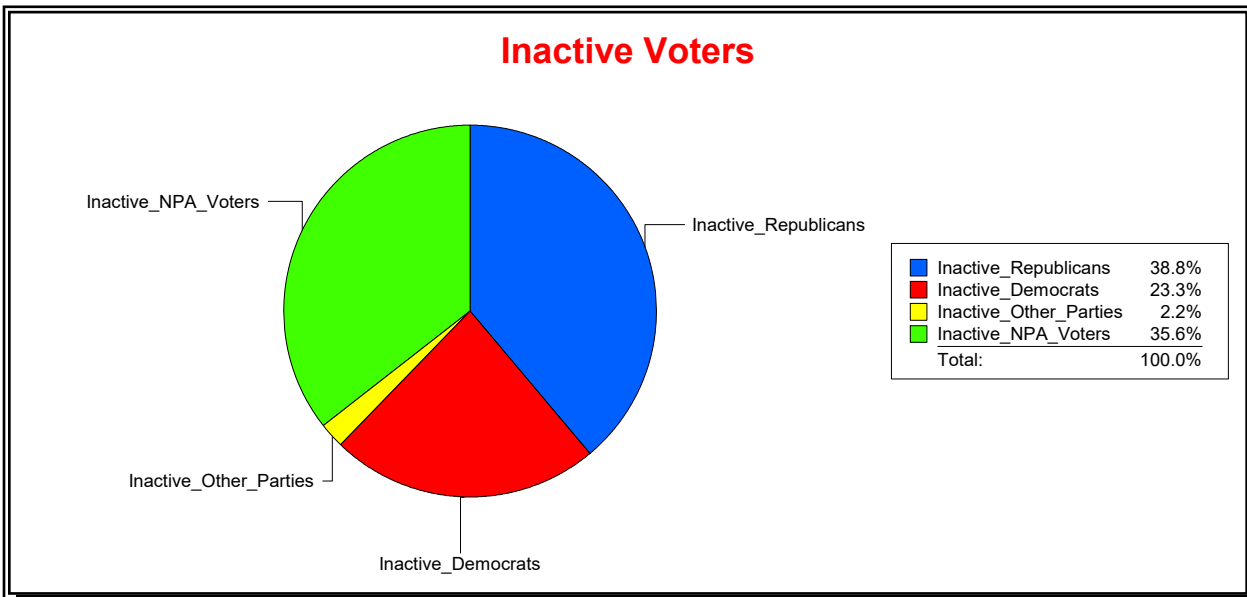

Vicky Oakes

Supervisor of Elections

St Johns County, FL

Date 11/3/2025

Time 10:04 AM

Graphs of District Registration

Active Registered Voters

Inactive Voters

District	Total	Dems	Reps	NonP	Other	Total	Dems	Reps	NonP	Other
State Representative - Dist 20	28,120	5,410	16,881	4,935	894	4,525	1,054	1,757	1,613	101