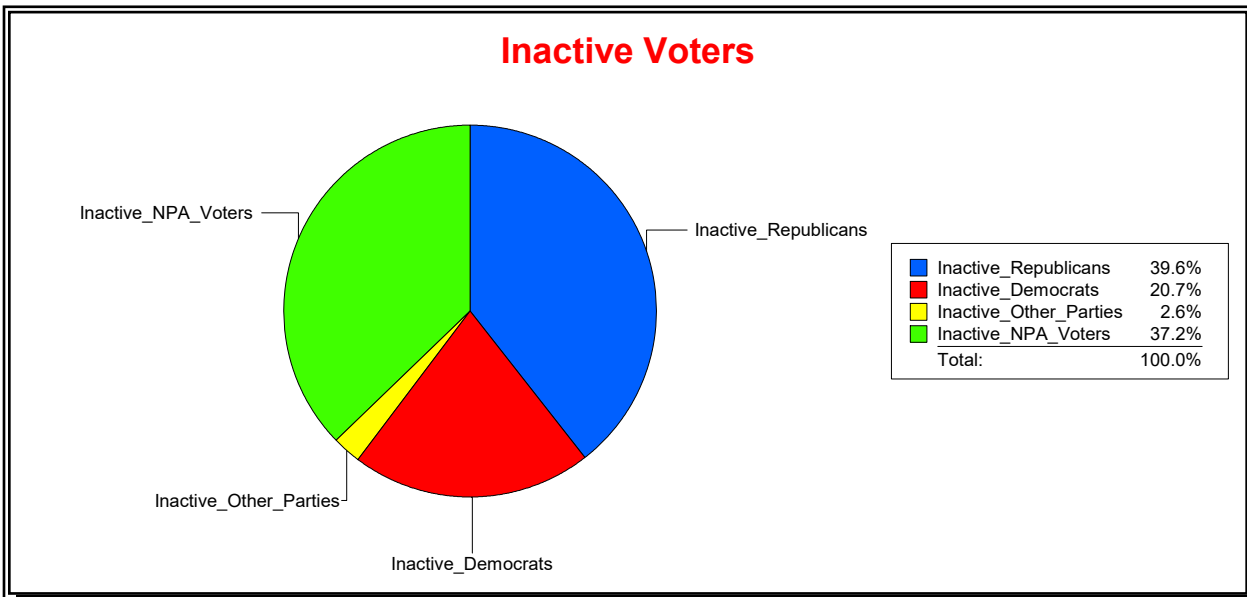

Vicky Oakes

Supervisor of Elections

St Johns County, FL

Date 11/3/2025

Time 10:04 AM

Graphs of District Registration

Active Registered Voters

Inactive Voters

District	Total	Dems	Reps	NonP	Other	Total	Dems	Reps	NonP	Other
State Representative - Dist 18	158,662	29,052	90,730	34,022	4,858	18,667	3,857	7,383	6,948	479