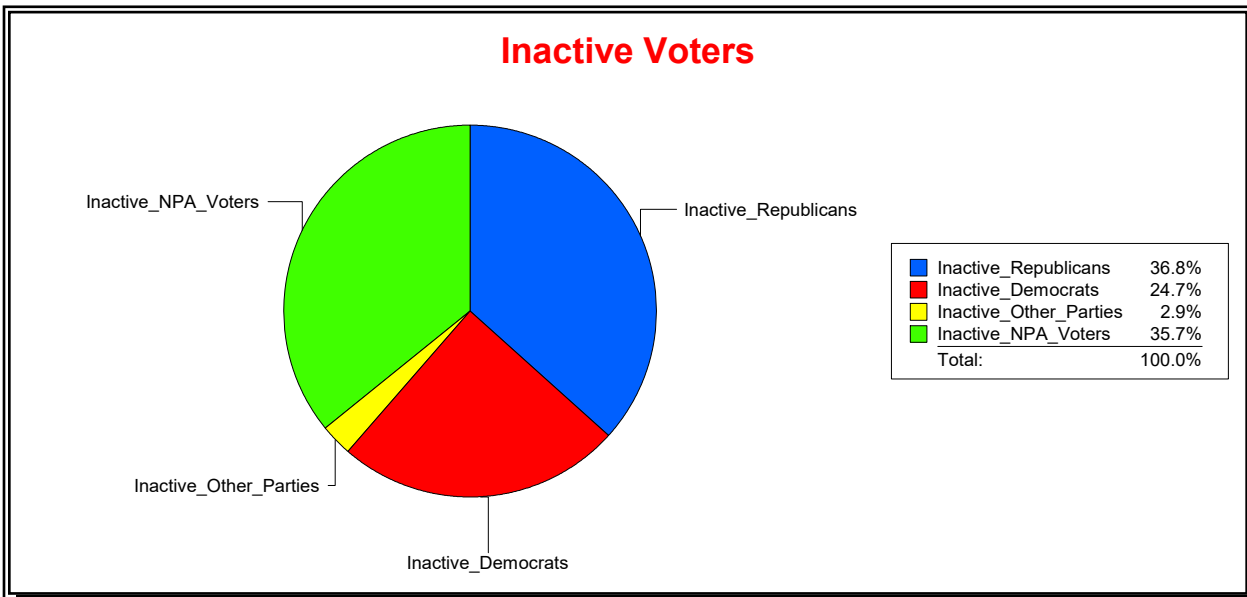

Vicky Oakes

Supervisor of Elections

St Johns County, FL

Date 11/3/2025

Time 10:04 AM

Graphs of District Registration

District	Active Registered Voters					Inactive Voters				
	Total	Dems	Reps	NonP	Other	Total	Dems	Reps	NonP	Other
St Augustine Beach	5,329	1,402	2,695	1,083	149	661	163	243	236	19