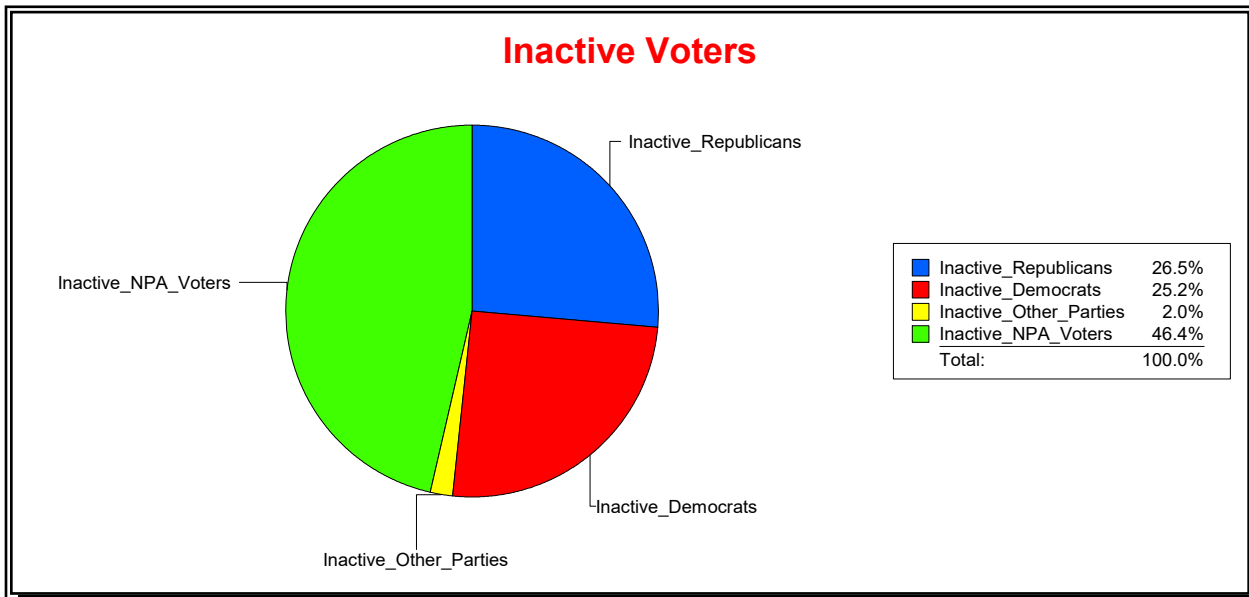

Vicky Oakes

Supervisor of Elections

St Johns County, FL

Date 11/3/2025

Time 10:04 AM

Graphs of District Registration

Active Registered Voters

Inactive Voters

District	Total	Dems	Reps	NonP	Other	Total	Dems	Reps	NonP	Other
St Johns Forest CDD	1,124	251	565	286	22	151	38	40	70	3