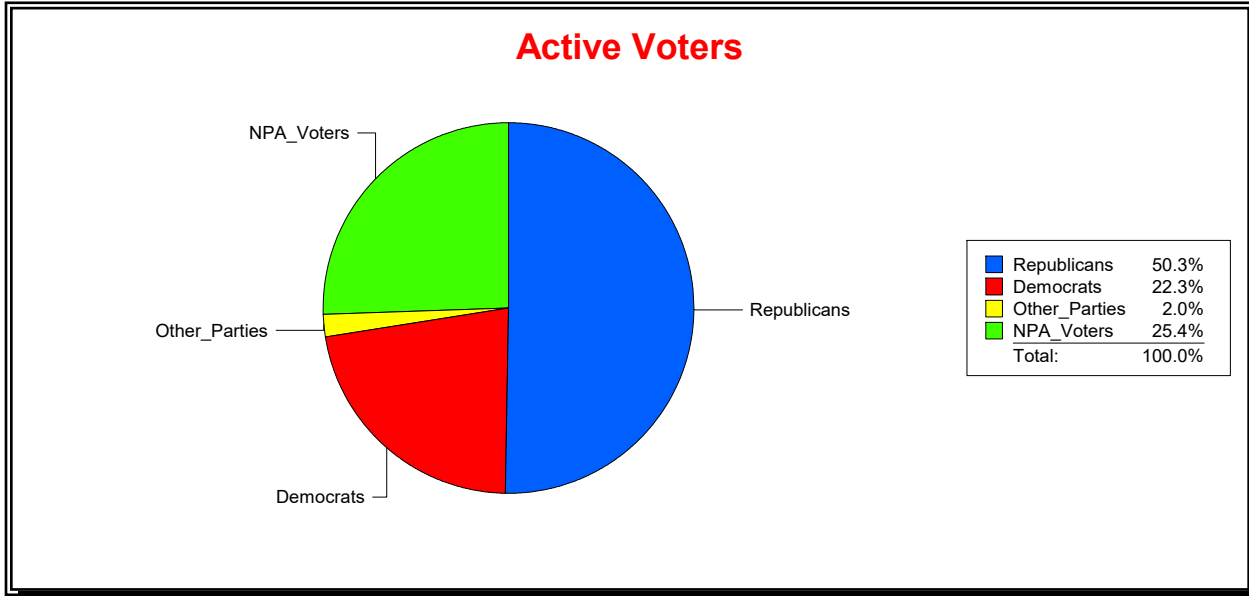

Vicky Oakes

Supervisor of Elections

St Johns County, FL

Date 11/3/2025

Time 10:04 AM

Graphs of District Registration

Active Registered Voters

Inactive Voters

District	Total	Dems	Reps	NonP	Other	Total	Dems	Reps	NonP	Other
St Johns Forest CDD	1,124	251	565	286	22	151	38	40	70	3