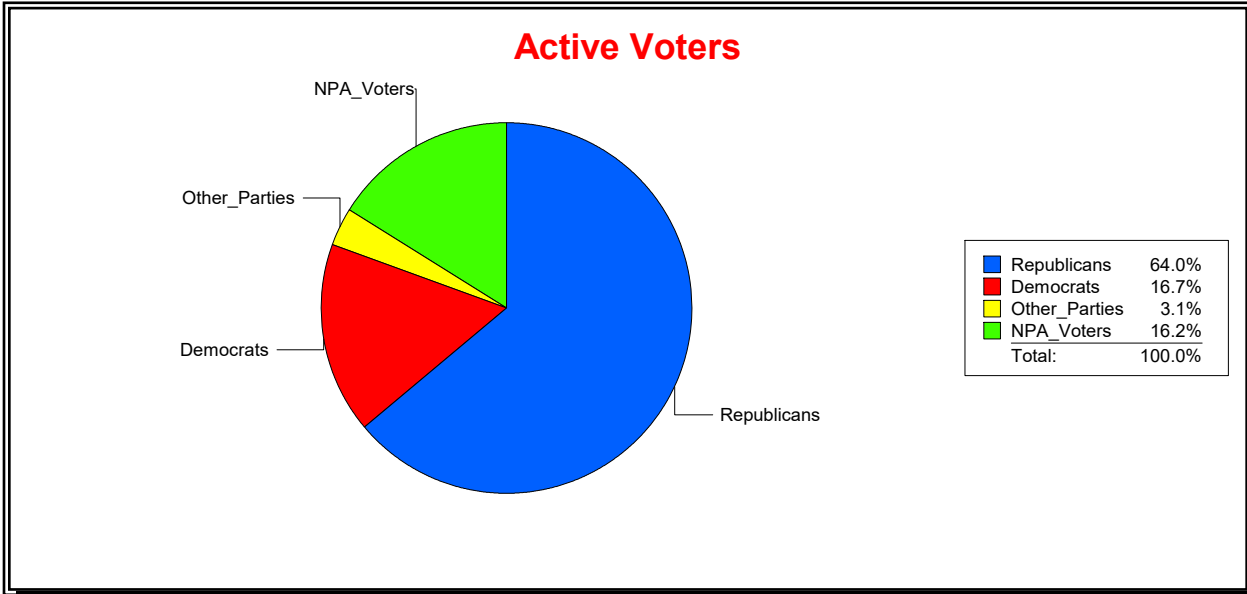

Vicky Oakes

Supervisor of Elections

St Johns County, FL

Date 11/3/2025

Time 10:04 AM

Graphs of District Registration

Active Registered Voters

Inactive Voters

District	Total	Dems	Reps	NonP	Other	Total	Dems	Reps	NonP	Other
Madeira CDD	714	119	457	116	22	44	7	19	15	3