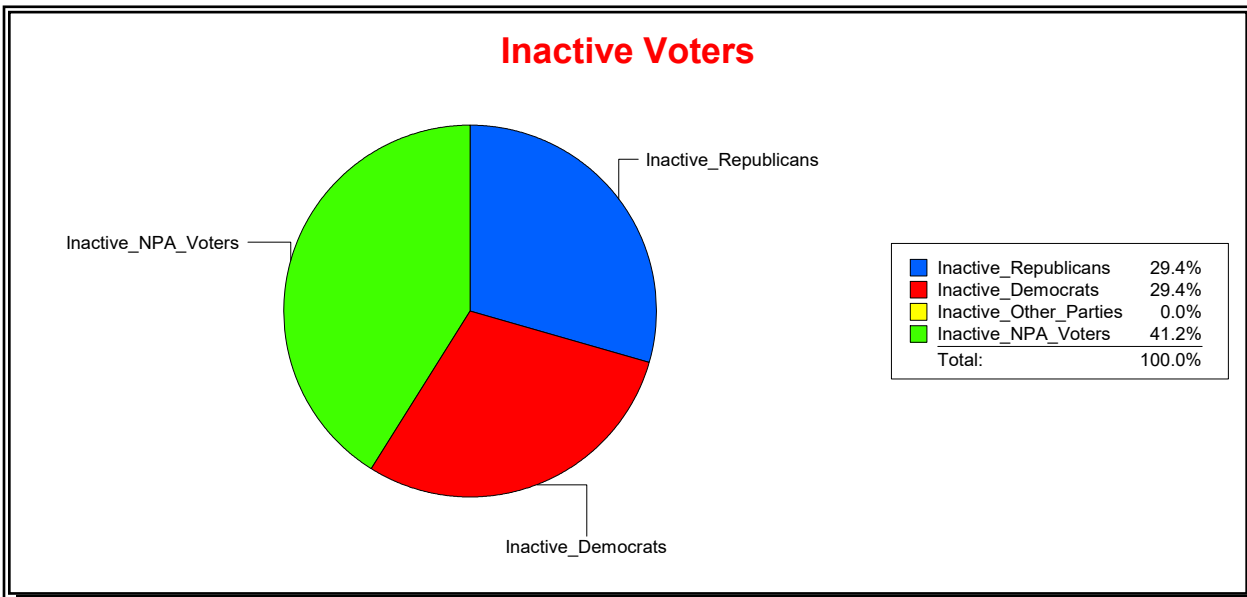

Vicky Oakes

Supervisor of Elections

St Johns County, FL

Date 11/3/2025

Time 10:04 AM

Graphs of District Registration

Active Registered Voters

Inactive Voters

District	Total	Dems	Reps	NonP	Other	Total	Dems	Reps	NonP	Other
Rivers Edge II CDD	1,131	222	669	200	40	17	5	5	7	0