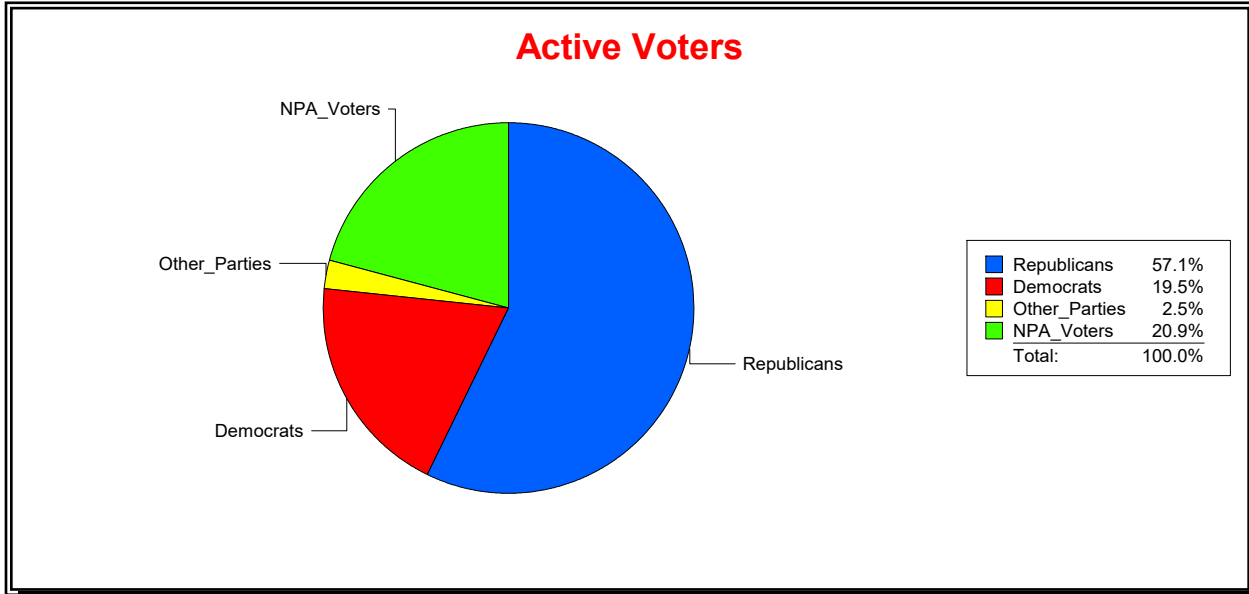

Vicky Oakes

Supervisor of Elections

St Johns County, FL

Date 11/3/2025

Time 10:04 AM

Graphs of District Registration

Active Registered Voters

Inactive Voters

District	Total	Dems	Reps	NonP	Other	Total	Dems	Reps	NonP	Other
Julington Creek CDD	11,605	2,260	6,631	2,429	285	1,642	383	648	574	37