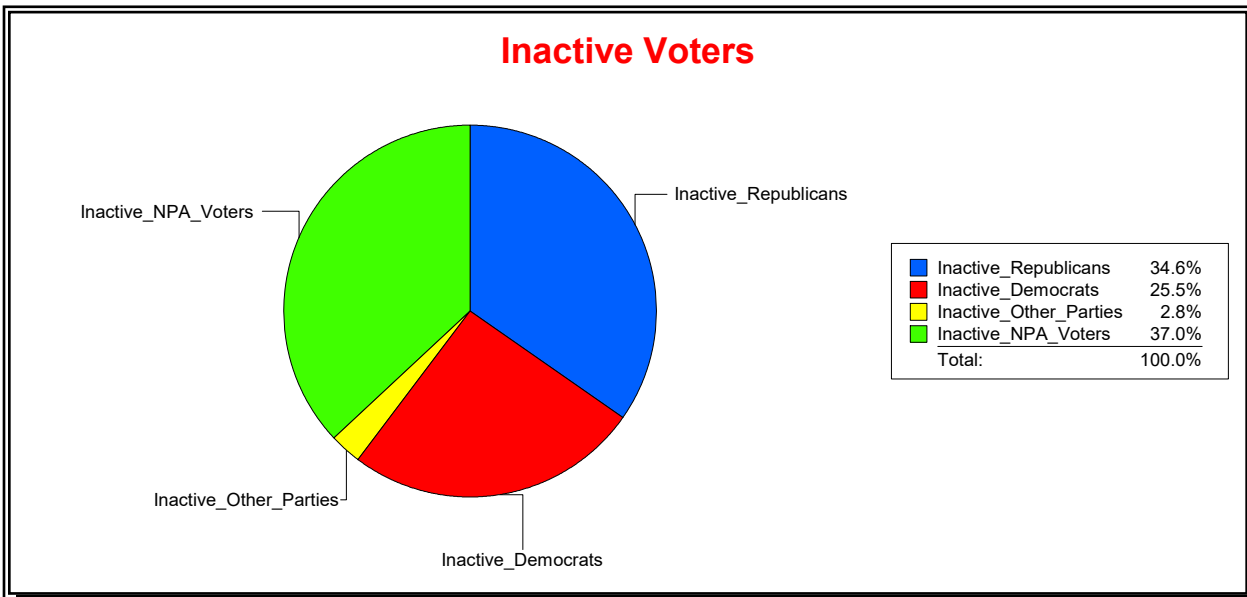

Vicky Oakes

Supervisor of Elections

St Johns County, FL

Date 11/3/2025

Time 10:04 AM

Graphs of District Registration

Active Registered Voters

Inactive Voters

District	Total	Dems	Reps	NonP	Other	Total	Dems	Reps	NonP	Other
School Board - Dist 5	47,034	11,037	24,523	9,817	1,657	6,719	1,714	2,327	2,488	190