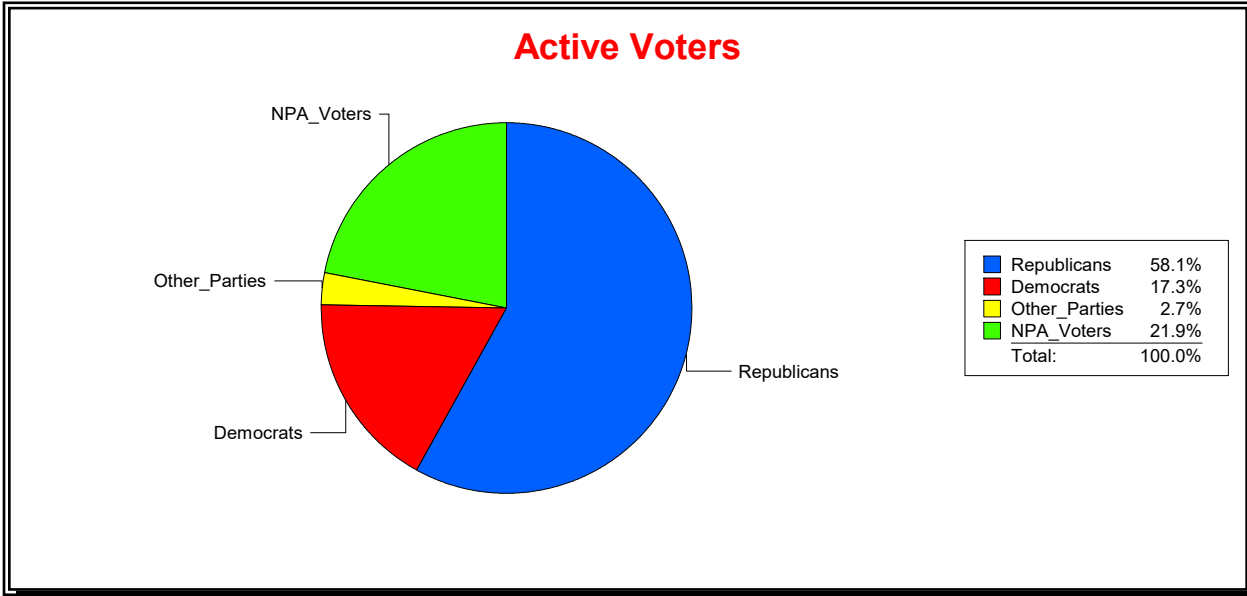

Date 11/3/2025

Time 10:04 AM

Graphs of District Registration

Active Registered Voters

Inactive Voters

District	Total	Dems	Reps	NonP	Other	Total	Dems	Reps	NonP	Other
County Commission - Dist 4	45,910	7,922	26,679	10,067	1,242	4,956	976	2,036	1,808	136