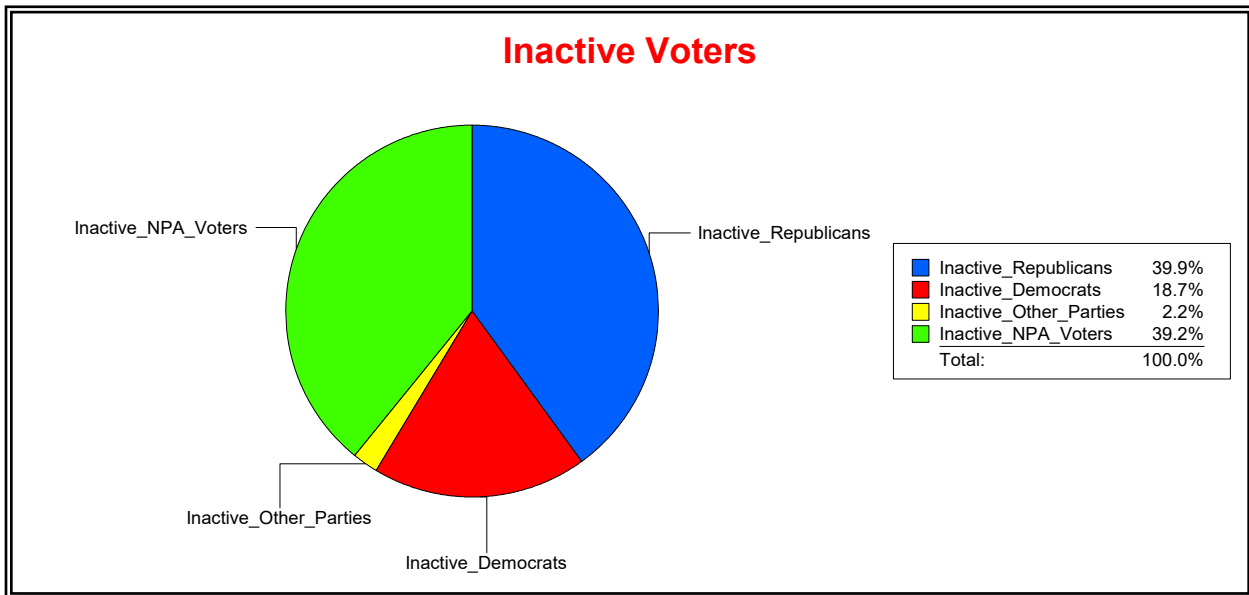

Vicky Oakes

Supervisor of Elections

St Johns County, FL

Date 11/3/2025

Time 10:04 AM

Graphs of District Registration

District	Active Registered Voters					Inactive Voters				
	Total	Dems	Reps	NonP	Other	Total	Dems	Reps	NonP	Other
Tolomato CDD	18,425	3,313	10,313	4,290	509	1,505	281	601	590	33