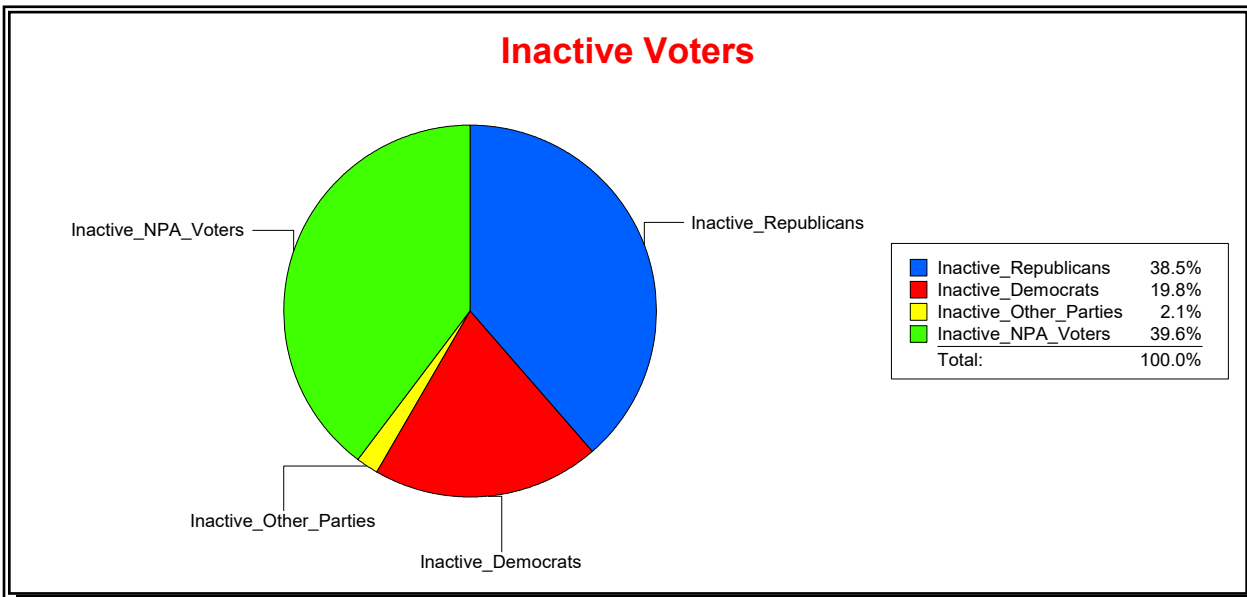

St Johns County, FL

Date 11/3/2025

Time 10:04 AM

Graphs of District Registration

Active Registered Voters

Inactive Voters

District	Total	Dems	Reps	NonP	Other	Total	Dems	Reps	NonP	Other
Brandy Creek CDD	1,256	278	627	308	43	192	38	74	76	4