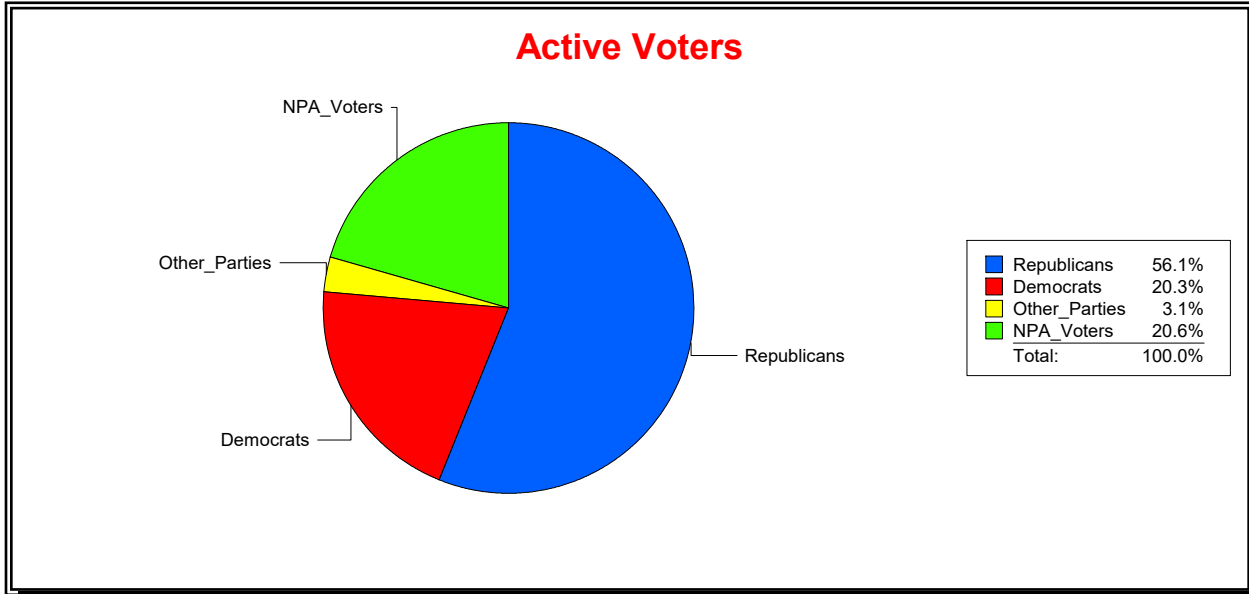

Vicky Oakes

Supervisor of Elections

St Johns County, FL

Date 11/3/2025

Time 10:04 AM

Graphs of District Registration

Active Registered Voters

Inactive Voters

District	Total	Dems	Reps	NonP	Other	Total	Dems	Reps	NonP	Other
State Senate - Dist 7	231,321	46,884	129,691	47,574	7,172	30,592	7,164	11,499	11,155	774