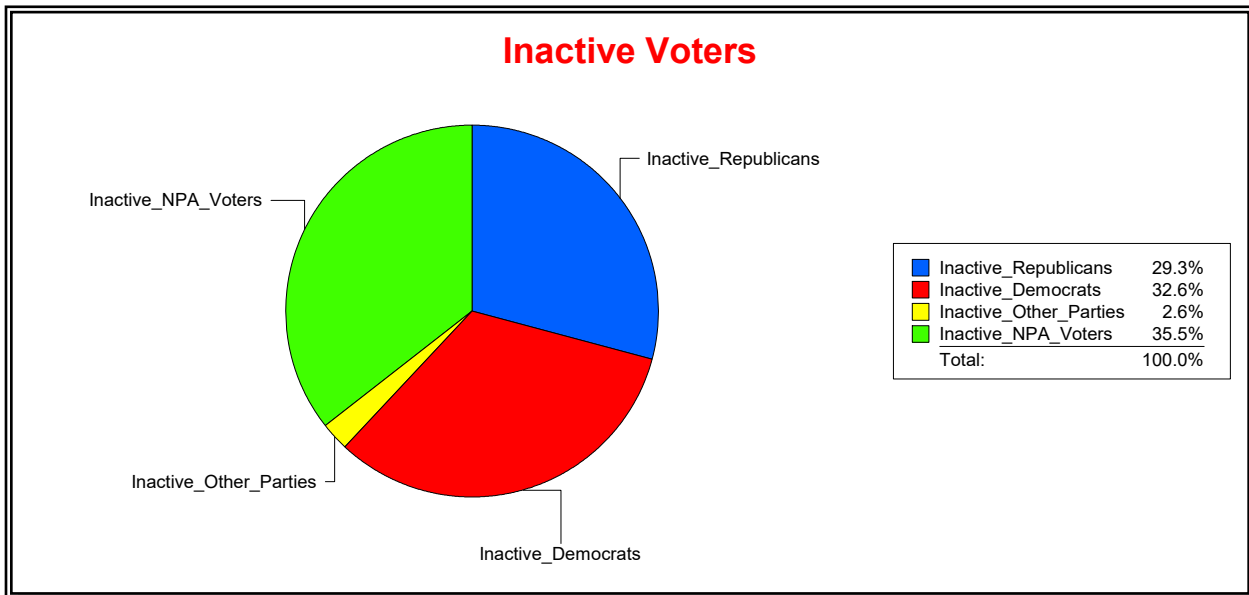

Vicky Oakes

Supervisor of Elections

St Johns County, FL

Date 11/3/2025

Time 10:04 AM

Graphs of District Registration

Active Registered Voters

Inactive Voters

District	Total	Dems	Reps	NonP	Other	Total	Dems	Reps	NonP	Other
St Augustine	10,141	3,170	4,470	2,123	378	1,910	623	559	678	50