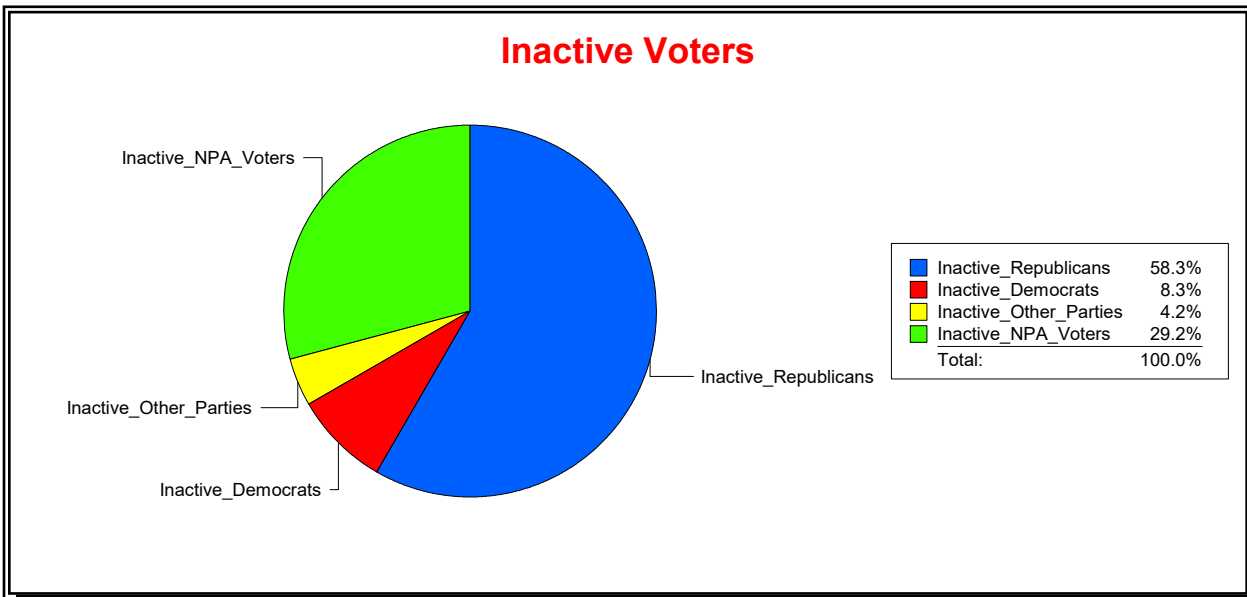

Active Registered Voters

Inactive Voters

District	Total	Dems	Reps	NonP	Other	Total	Dems	Reps	NonP	Other
Parkland Preserve CDD	585	118	344	94	29	24	2	14	7	1

Vicky Oakes

Supervisor of Elections

St Johns County, FL