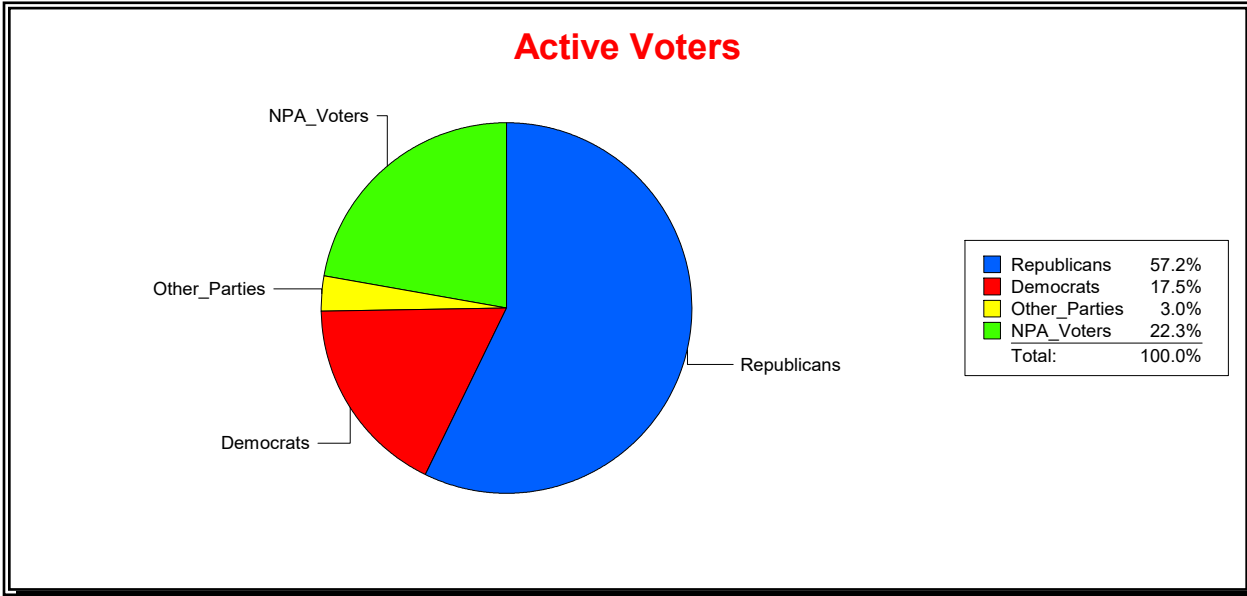

Date 11/3/2025

Time 10:04 AM

Graphs of District Registration

Active Registered Voters

Inactive Voters

District	Total	Dems	Reps	NonP	Other	Total	Dems	Reps	NonP	Other
Turnbull Creek CDD	2,008	351	1,149	447	61	302	50	141	101	10