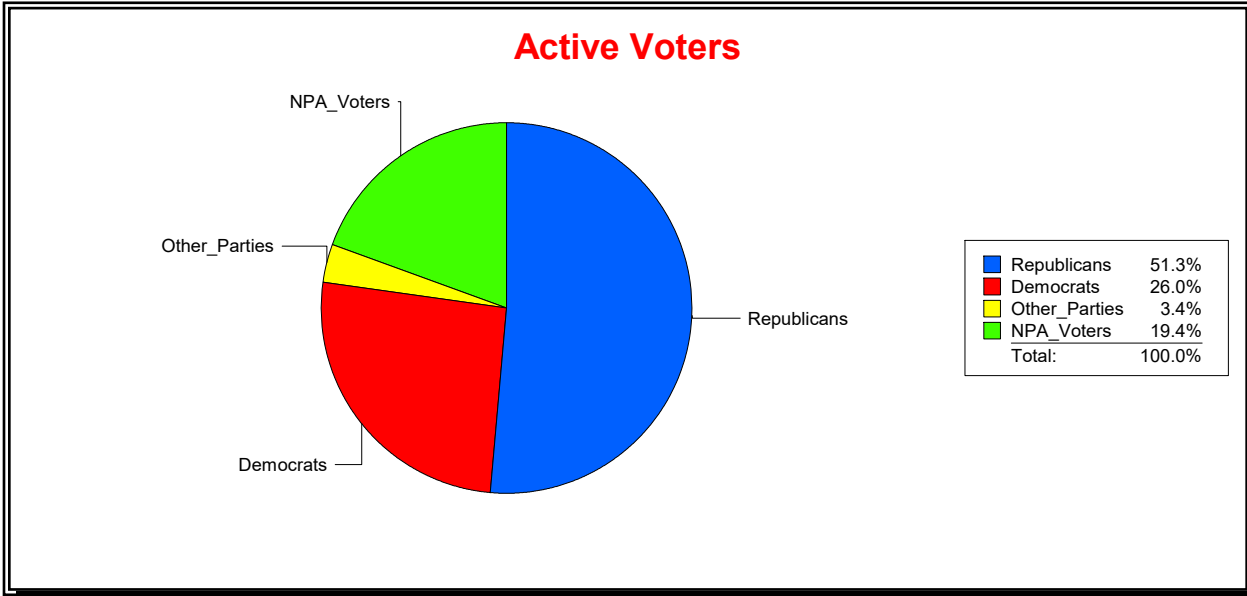

Date 11/3/2025

Time 10:04 AM

Graphs of District Registration

Active Registered Voters

Inactive Voters

District	Total	Dems	Reps	NonP	Other	Total	Dems	Reps	NonP	Other
Port Waterway & Beach	54,883	14,260	28,155	10,625	1,843	9,100	2,617	3,012	3,225	246