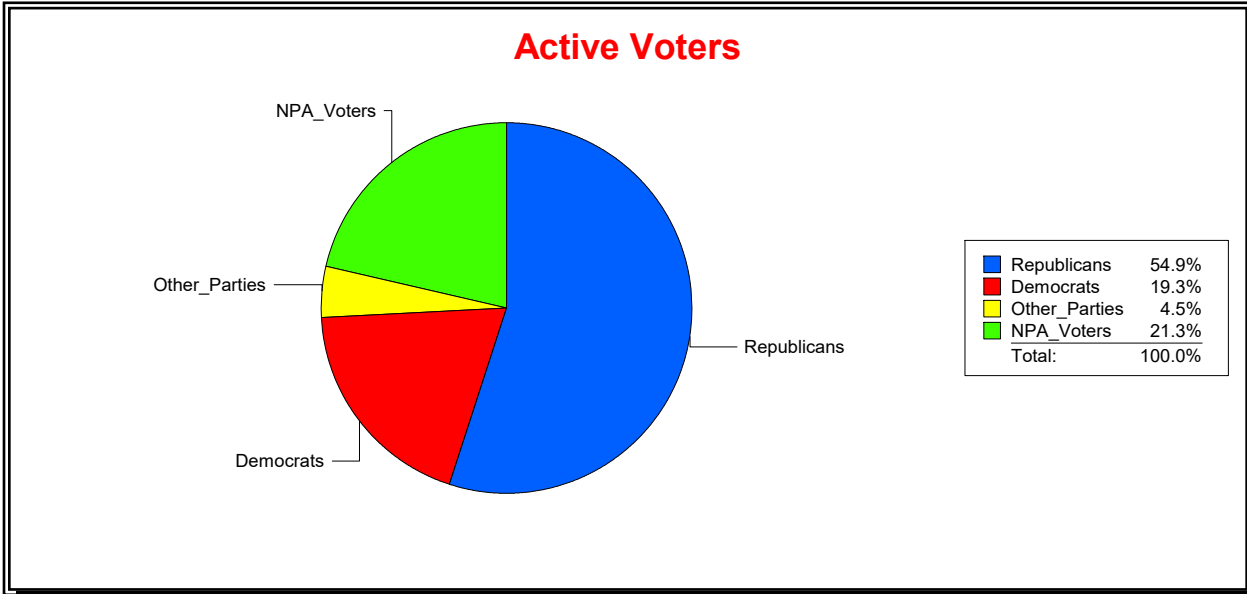

Vicky Oakes

Supervisor of Elections

St Johns County, FL

Date 11/3/2025

Time 10:04 AM

Graphs of District Registration

Active Registered Voters

Inactive Voters

District	Total	Dems	Reps	NonP	Other	Total	Dems	Reps	NonP	Other
Grand Oaks CDD	748	144	411	159	34	31	5	14	10	2