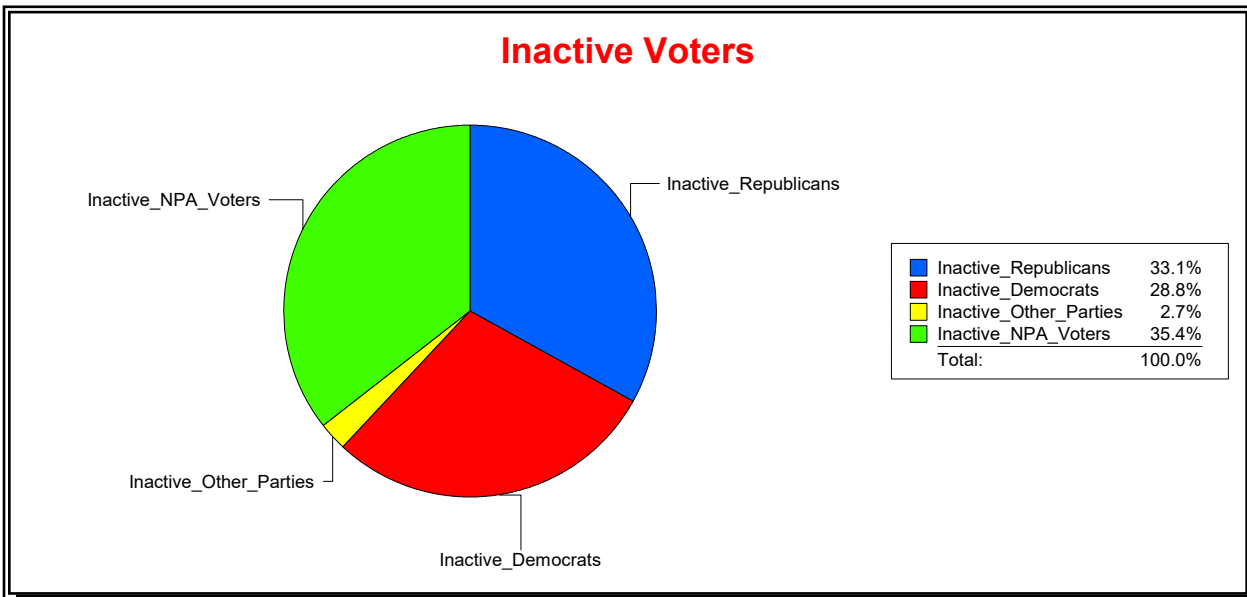

Vicky Oakes

Supervisor of Elections

St Johns County, FL

Date 11/3/2025

Time 10:04 AM

Graphs of District Registration

Active Registered Voters

Inactive Voters

District	Total	Dems	Reps	NonP	Other	Total	Dems	Reps	NonP	Other
Port Waterway & Beach	54,883	14,260	28,155	10,625	1,843	9,100	2,617	3,012	3,225	246