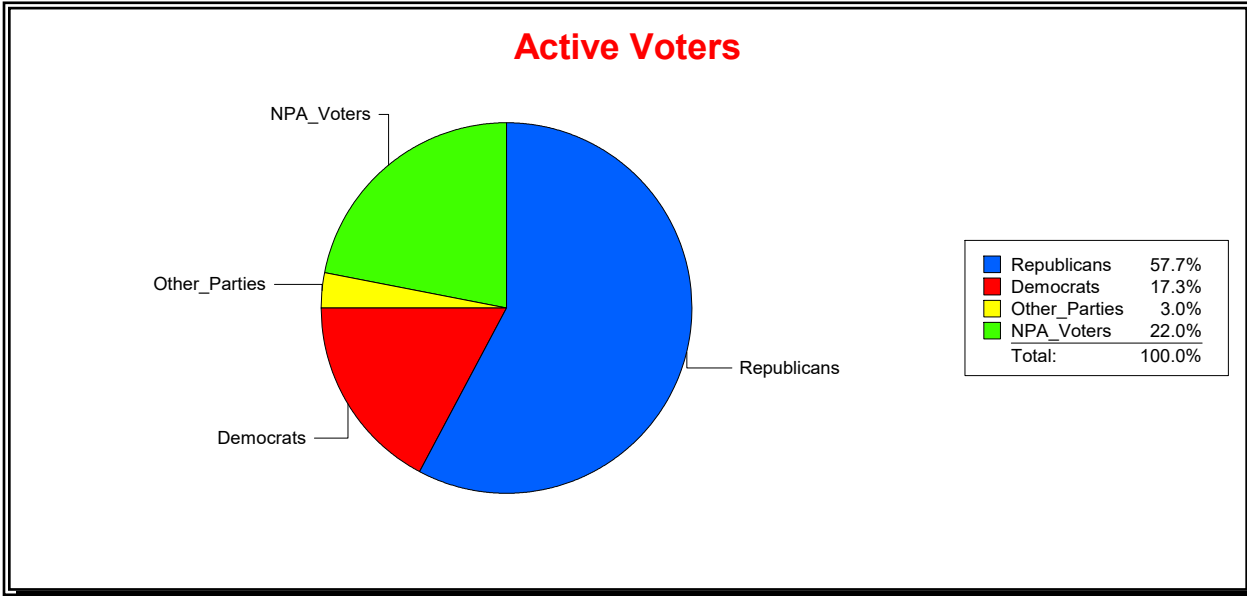

Date 11/3/2025

Time 10:04 AM

Graphs of District Registration

Active Registered Voters

Inactive Voters

District	Total	Dems	Reps	NonP	Other	Total	Dems	Reps	NonP	Other
Marshall Creek CDD	2,651	459	1,529	583	80	287	68	113	103	3