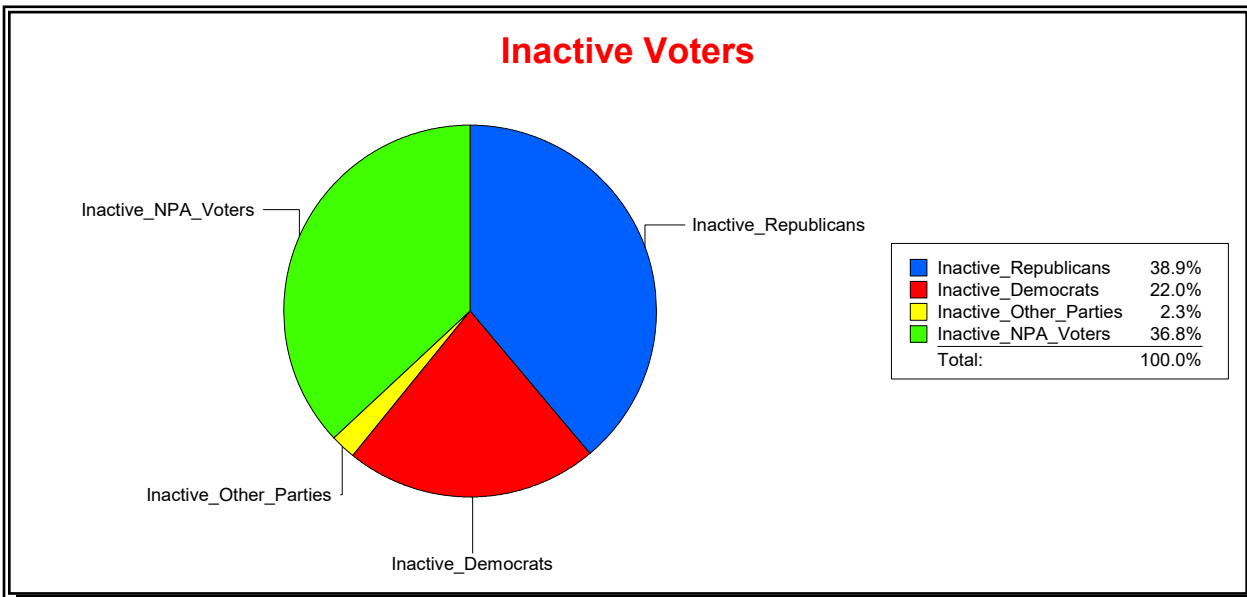

Vicky Oakes

Supervisor of Elections

St Johns County, FL

Date 11/3/2025

Time 10:04 AM

Graphs of District Registration

Active Registered Voters

Inactive Voters

District	Total	Dems	Reps	NonP	Other	Total	Dems	Reps	NonP	Other
School Board - Dist 2	50,220	9,232	29,060	10,278	1,650	6,738	1,482	2,619	2,480	157