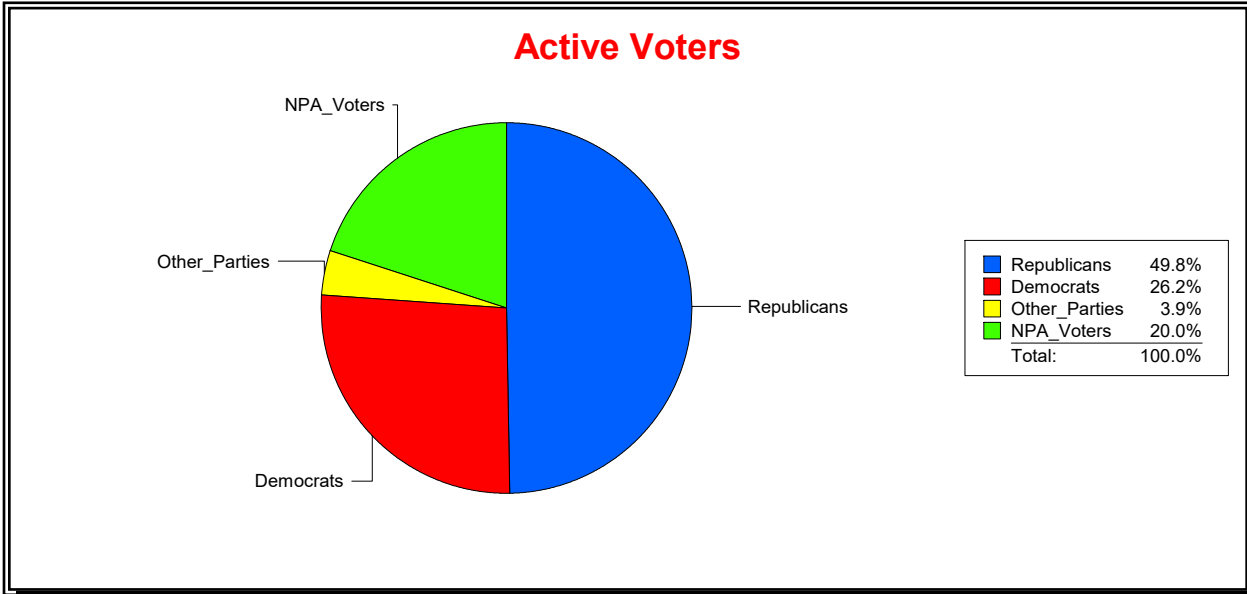

Vicky Oakes

Supervisor of Elections

St Johns County, FL

Date 11/3/2025

Time 10:04 AM

Graphs of District Registration

Active Registered Voters

Inactive Voters

District	Total	Dems	Reps	NonP	Other	Total	Dems	Reps	NonP	Other
Heritage Park CDD	1,267	332	631	254	50	208	46	55	104	3