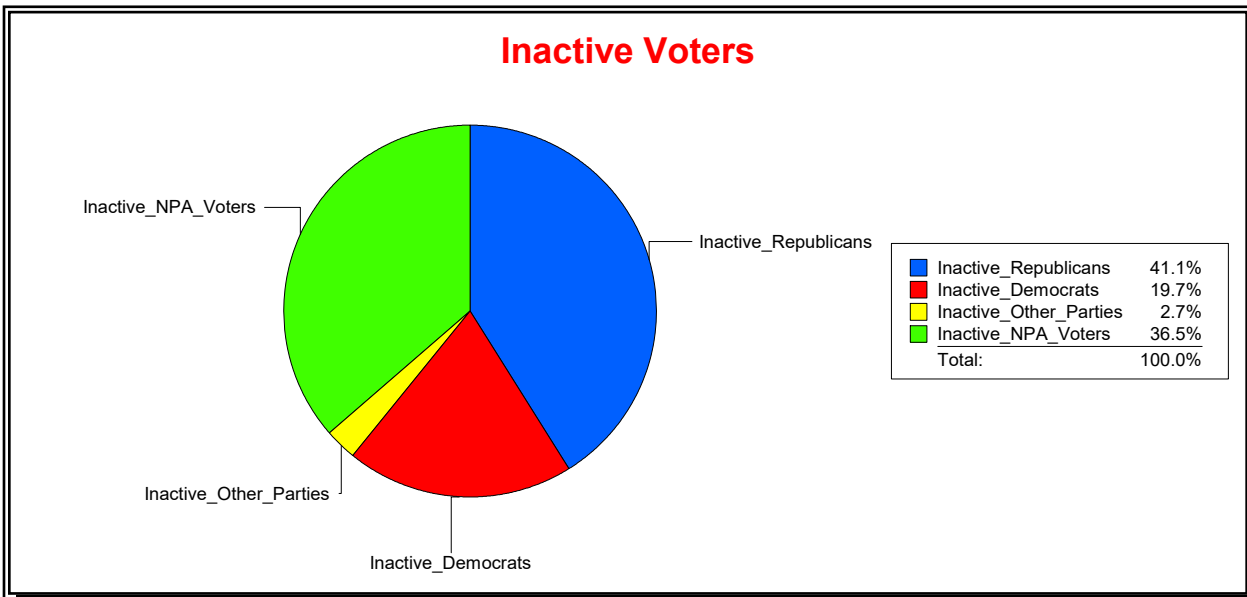

Date 11/3/2025

Time 10:04 AM

Graphs of District Registration

Active Registered Voters

Inactive Voters

District	Total	Dems	Reps	NonP	Other	Total	Dems	Reps	NonP	Other
County Commission - Dist 4	45,910	7,922	26,679	10,067	1,242	4,956	976	2,036	1,808	136