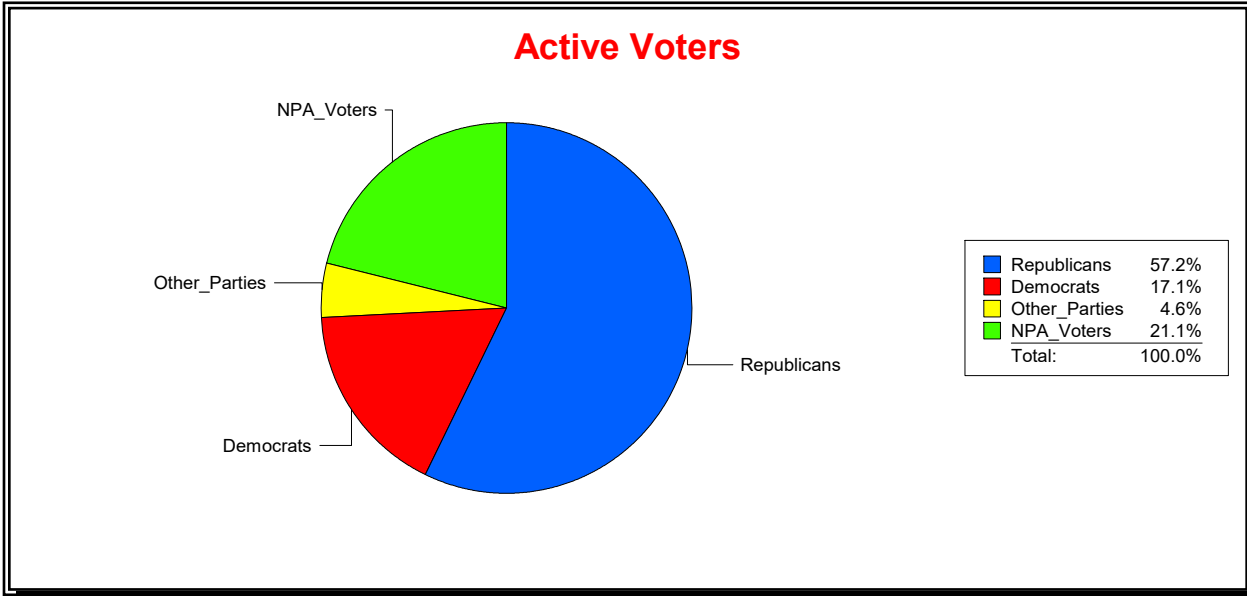

Vicky Oakes

Supervisor of Elections

St Johns County, FL

Date 11/3/2025

Time 10:04 AM

Graphs of District Registration

Active Registered Voters

Inactive Voters

District	Total	Dems	Reps	NonP	Other	Total	Dems	Reps	NonP	Other
Twin Creeks North CDD	1,829	312	1,047	386	84	261	28	119	105	9