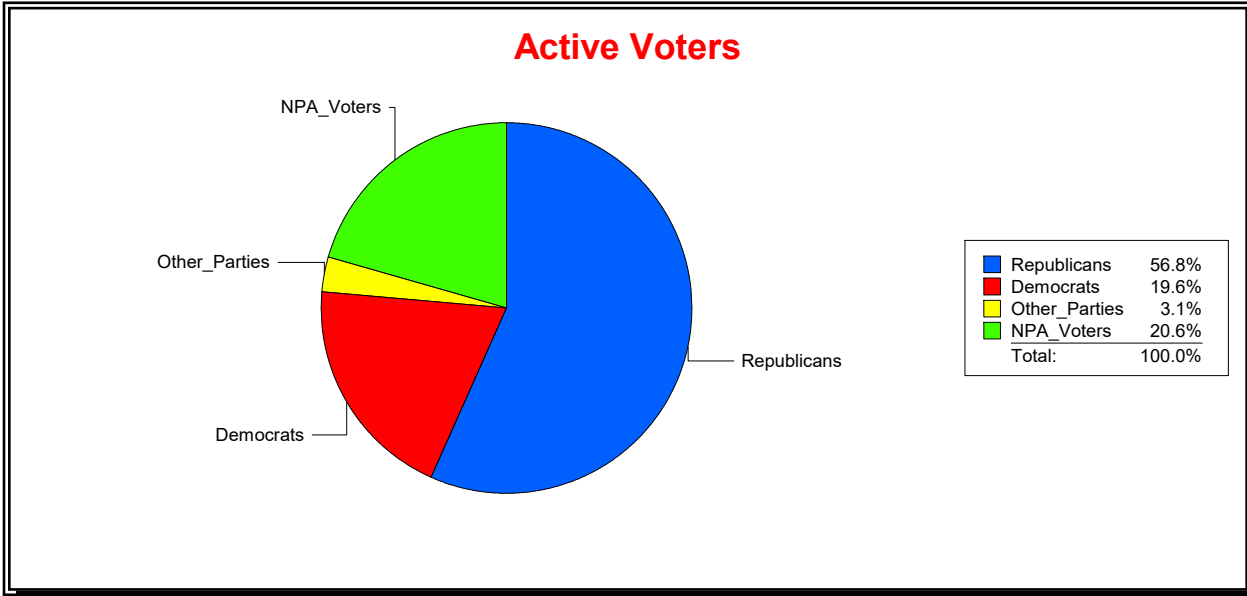

Vicky Oakes

Supervisor of Elections

St Johns County, FL

Date 11/3/2025

Time 10:04 AM

Graphs of District Registration

Active Registered Voters

Inactive Voters

District	Total	Dems	Reps	NonP	Other	Total	Dems	Reps	NonP	Other
St Johns County	215,851	42,312	122,526	44,368	6,645	28,021	6,378	10,697	10,241	705