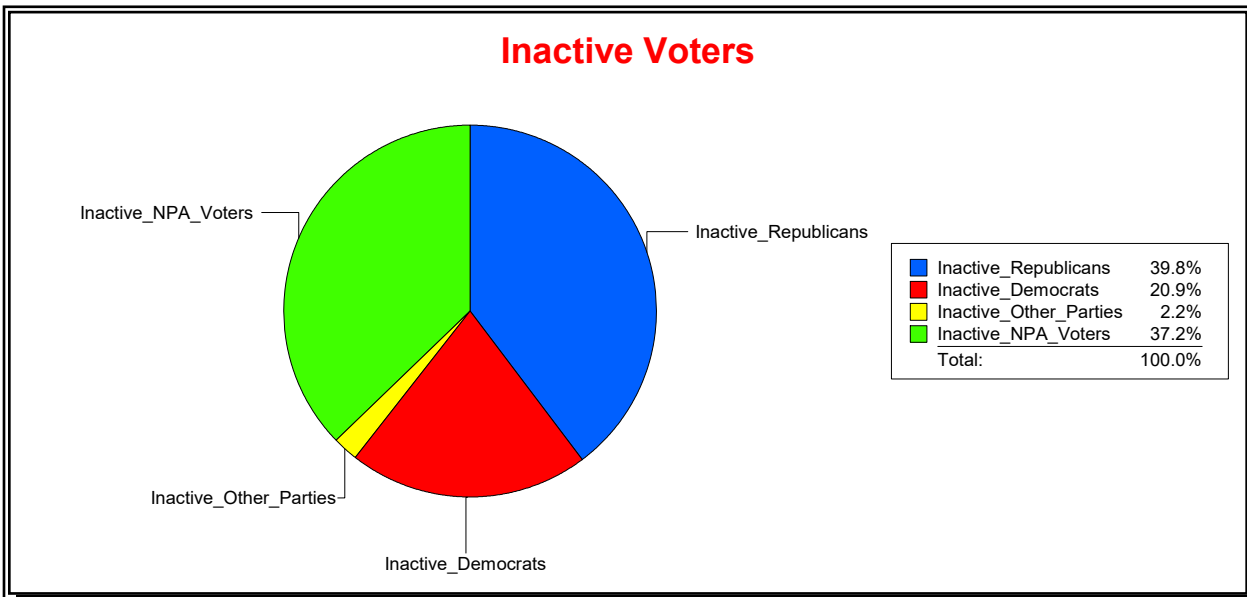

Vicky Oakes

Supervisor of Elections

St Johns County, FL

Date 11/3/2025

Time 10:04 AM

Graphs of District Registration

Active Registered Voters

Inactive Voters

District	Total	Dems	Reps	NonP	Other	Total	Dems	Reps	NonP	Other
School Board - Dist 1	44,517	8,080	25,800	9,374	1,263	5,391	1,127	2,143	2,004	117