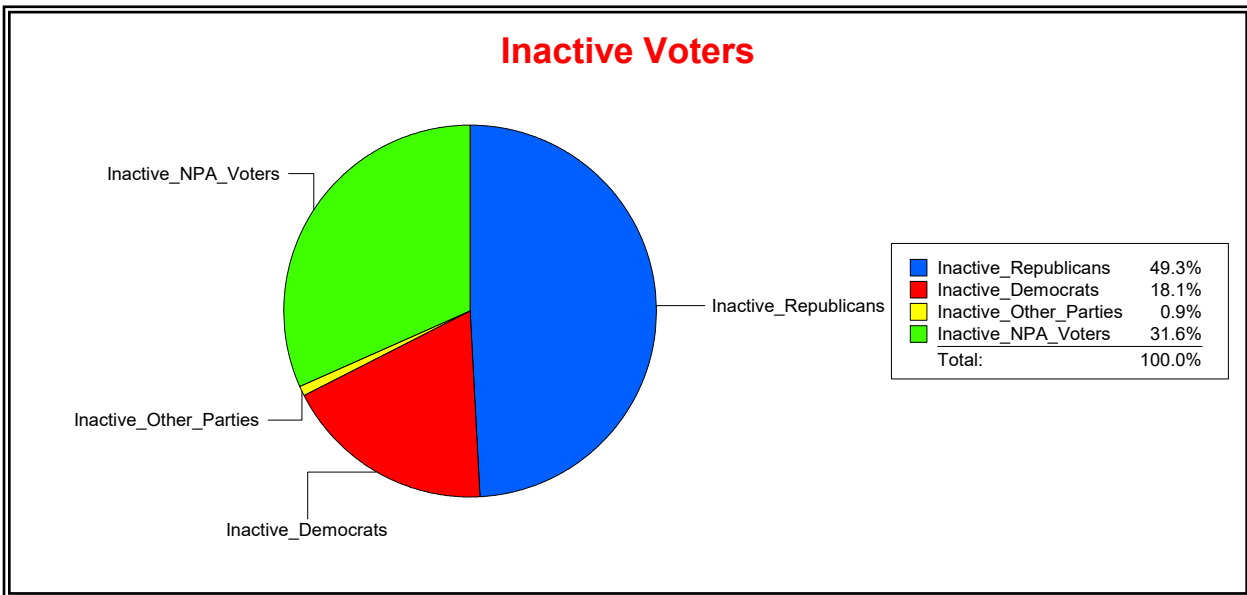

Vicky Oakes

Supervisor of Elections

St Johns County, FL

Date 11/3/2025

Time 10:04 AM

Graphs of District Registration

Active Registered Voters

Inactive Voters

District	Total	Dems	Reps	NonP	Other	Total	Dems	Reps	NonP	Other
Sampson Creek CDD	1,910	258	1,251	354	47	215	39	106	68	2