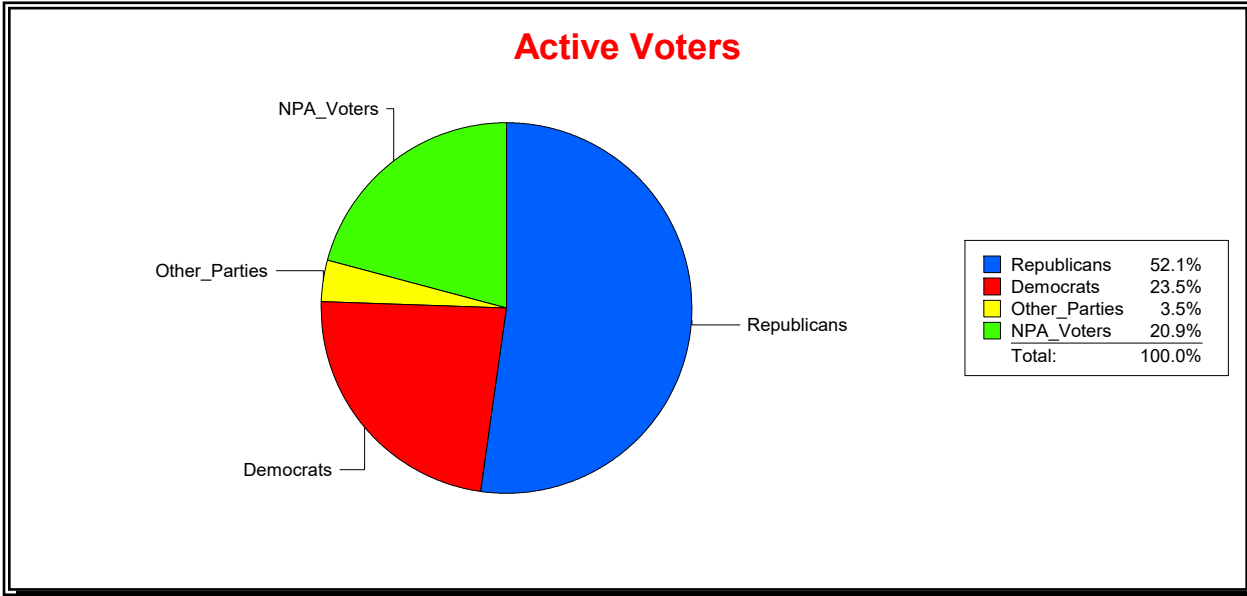

Vicky Oakes

Supervisor of Elections

St Johns County, FL

Date 11/3/2025

Time 10:04 AM

Graphs of District Registration

Active Registered Voters

Inactive Voters

District	Total	Dems	Reps	NonP	Other	Total	Dems	Reps	NonP	Other
School Board - Dist 5	47,034	11,037	24,523	9,817	1,657	6,719	1,714	2,327	2,488	190