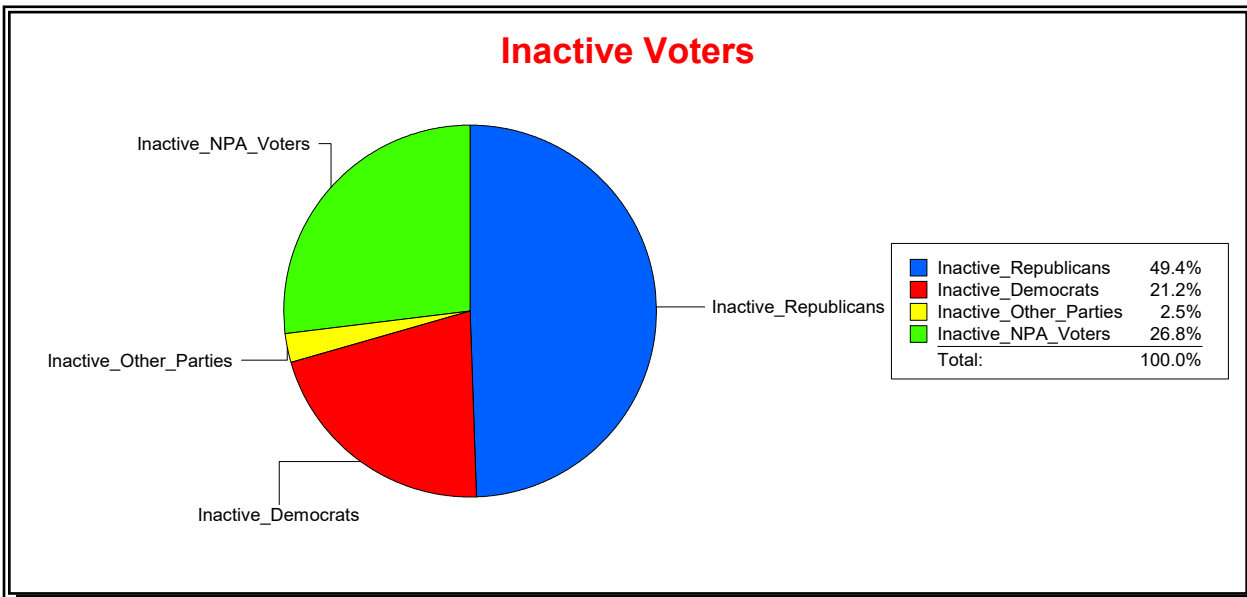

Vicky Oakes

Supervisor of Elections

St Johns County, FL

Date 11/3/2025

Time 10:04 AM

Graphs of District Registration

Active Registered Voters

Inactive Voters

District	Total	Dems	Reps	NonP	Other	Total	Dems	Reps	NonP	Other
Ponte Vedra MSD	3,184	473	2,041	596	74	354	75	175	95	9