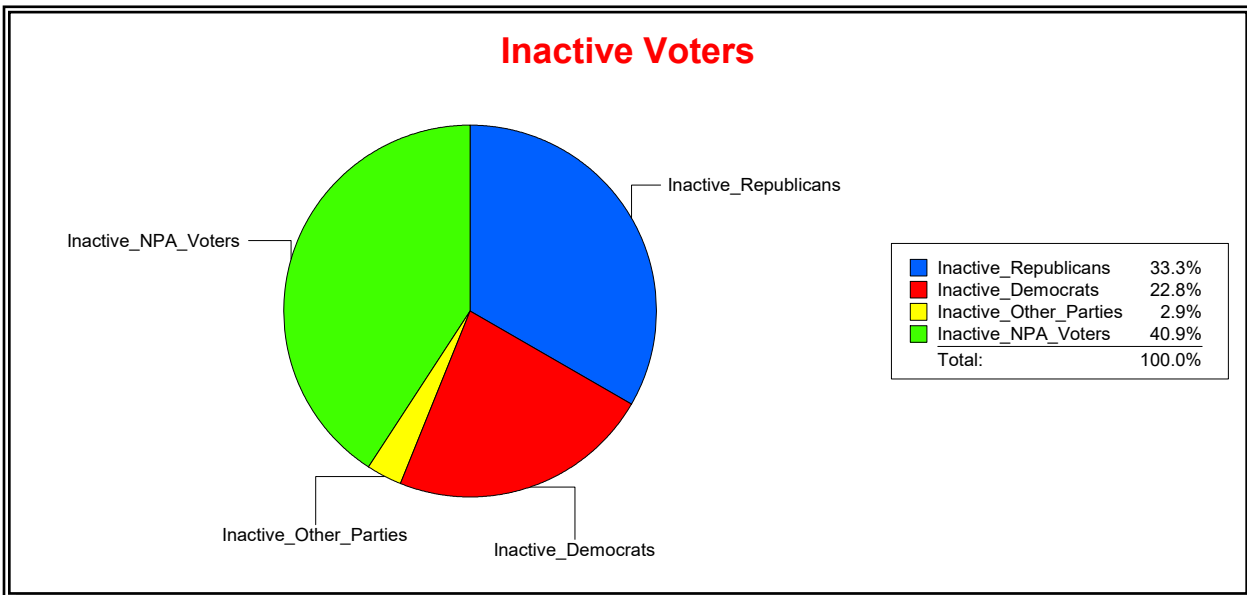

Vicky Oakes

Supervisor of Elections

St Johns County, FL

Date 11/3/2025

Time 10:04 AM

Graphs of District Registration

Active Registered Voters

Inactive Voters

District	Total	Dems	Reps	NonP	Other	Total	Dems	Reps	NonP	Other
Trout CreekCDD	3,825	657	2,132	894	142	342	78	114	140	10