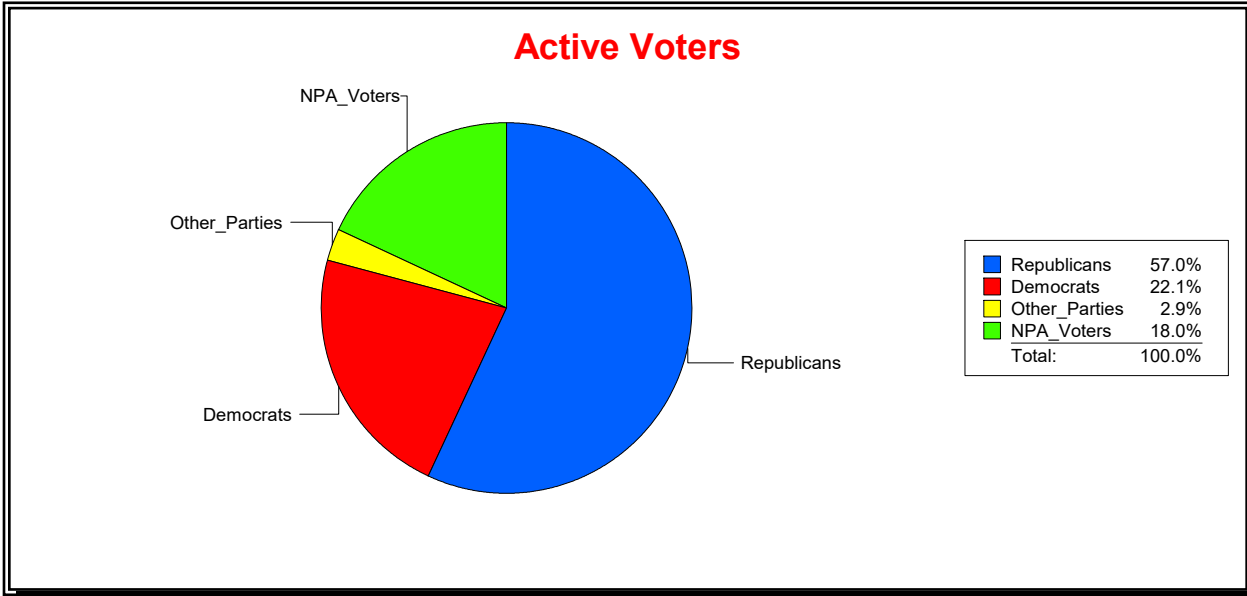

Vicky Oakes

Supervisor of Elections

St Johns County, FL

Date 11/3/2025

Time 10:04 AM

Graphs of District Registration

Active Registered Voters

Inactive Voters

District	Total	Dems	Reps	NonP	Other	Total	Dems	Reps	NonP	Other
US Congress - Dist 6	31,423	6,937	17,914	5,659	913	4,709	1,146	1,764	1,692	107