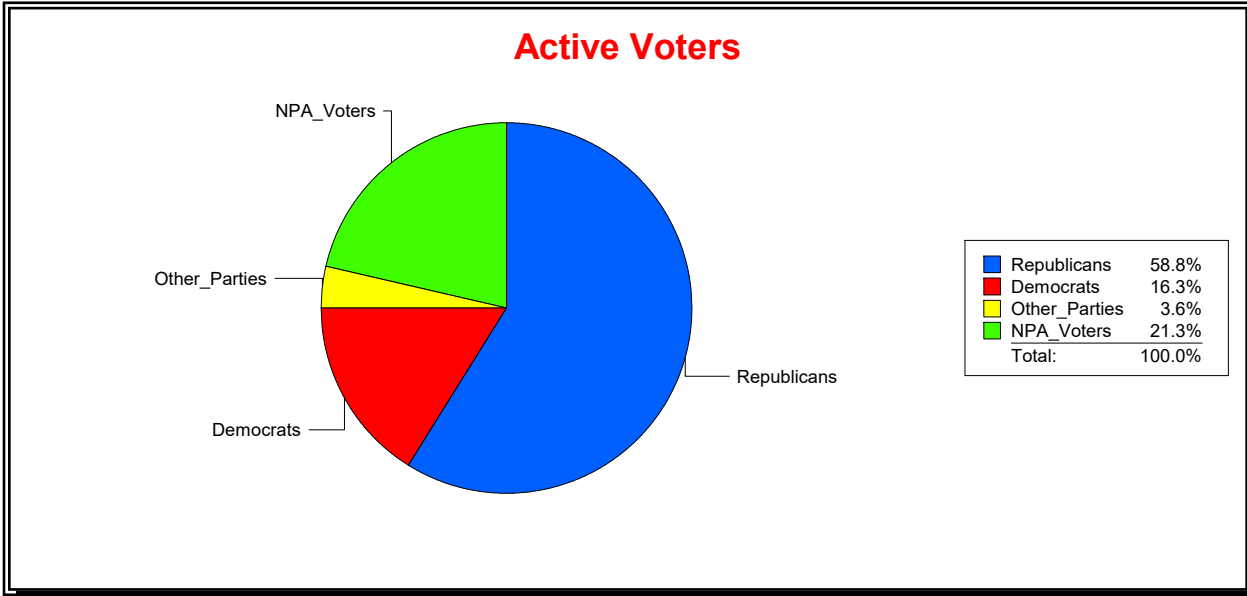

Vicky Oakes

Supervisor of Elections

St Johns County, FL

Date 11/3/2025

Time 10:04 AM

Graphs of District Registration

Active Registered Voters

Inactive Voters

District	Total	Dems	Reps	NonP	Other	Total	Dems	Reps	NonP	Other
Rivers Edge CDD	3,309	540	1,945	706	118	271	53	95	112	11