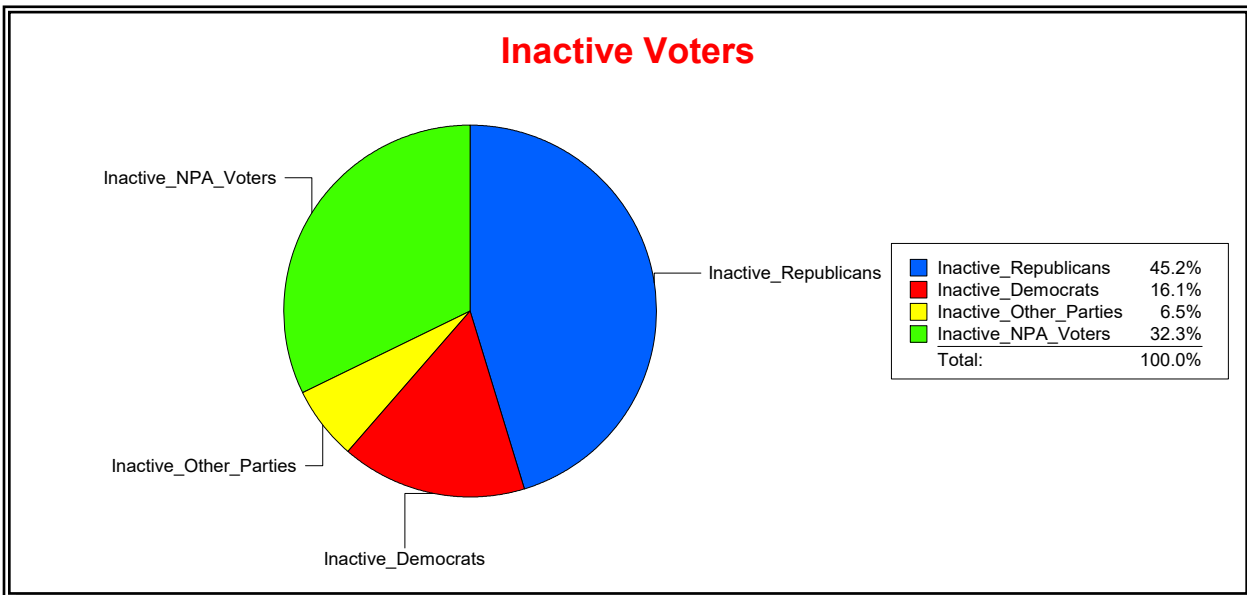

Vicky Oakes

Supervisor of Elections

St Johns County, FL

Date 11/3/2025

Time 10:04 AM

Graphs of District Registration

Active Registered Voters

Inactive Voters

District	Total	Dems	Reps	NonP	Other	Total	Dems	Reps	NonP	Other
Grand Oaks CDD	748	144	411	159	34	31	5	14	10	2