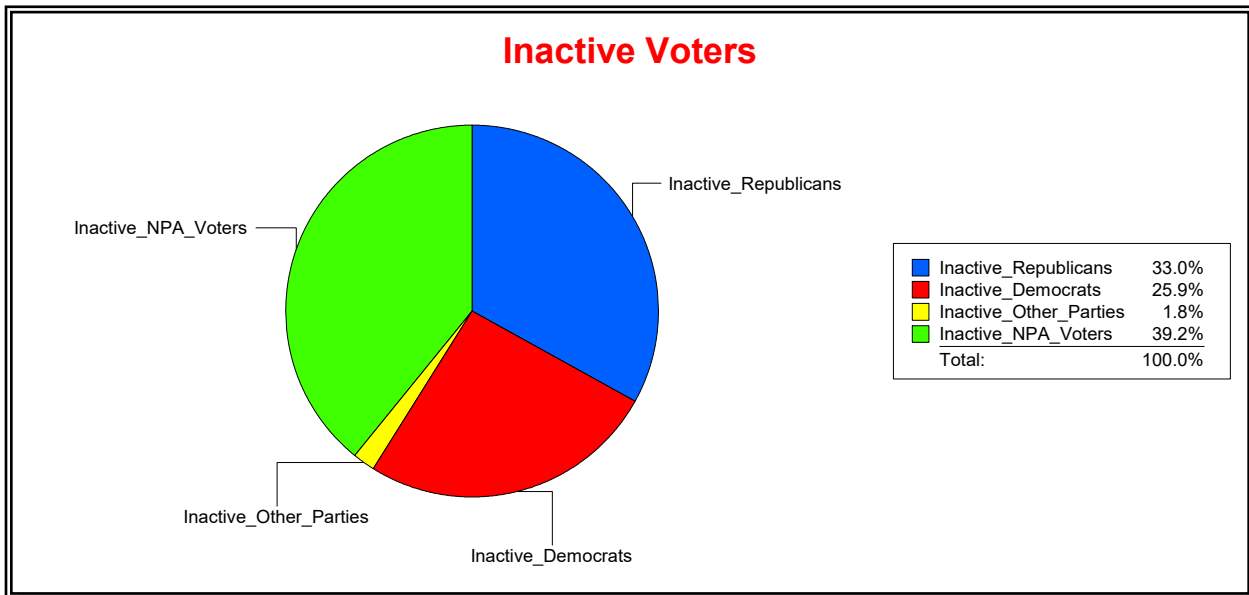

St Johns County, FL

Date 11/3/2025

Time 10:04 AM

Graphs of District Registration

Active Registered Voters

Inactive Voters

District	Total	Dems	Reps	NonP	Other	Total	Dems	Reps	NonP	Other
Heritage Landing CDD	2,444	514	1,264	586	80	451	117	149	177	8