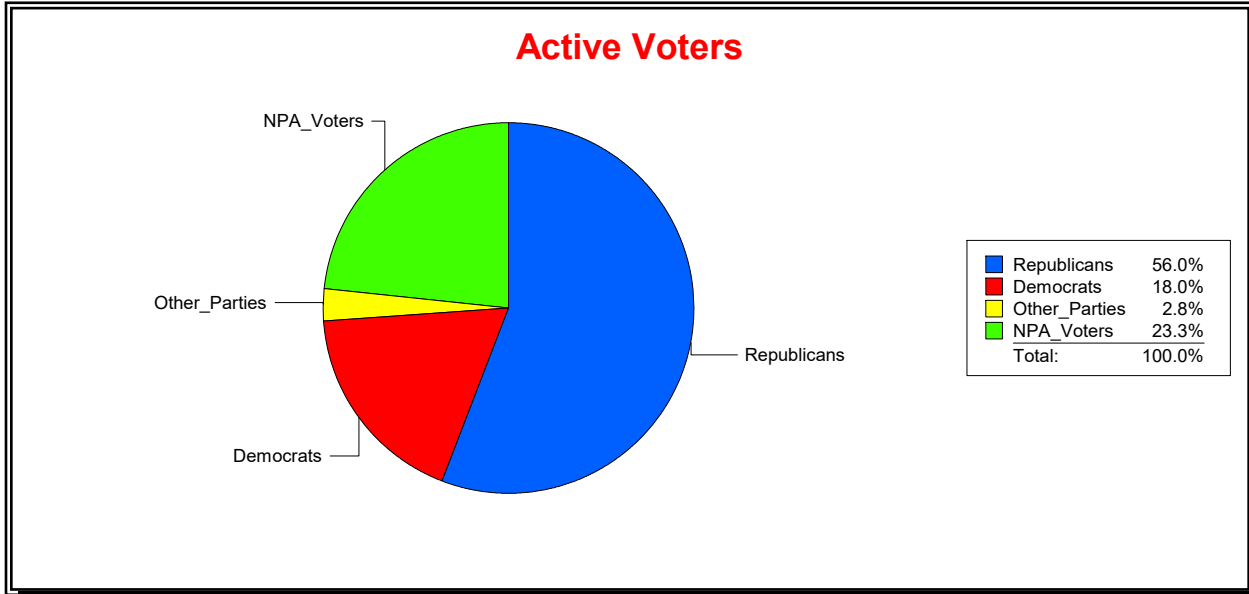

Vicky Oakes

Supervisor of Elections

St Johns County, FL

Date 11/3/2025

Time 10:04 AM

Graphs of District Registration

District	Active Registered Voters					Inactive Voters				
	Total	Dems	Reps	NonP	Other	Total	Dems	Reps	NonP	Other
Tolomato CDD	18,425	3,313	10,313	4,290	509	1,505	281	601	590	33