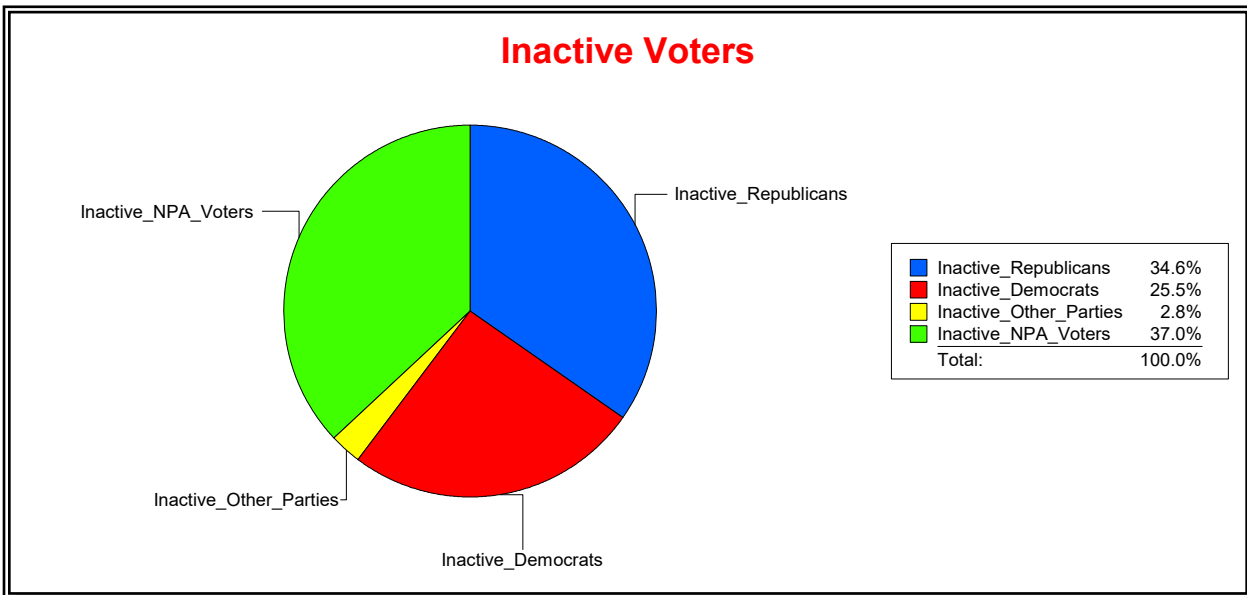

Vicky Oakes

Supervisor of Elections

St Johns County, FL

Date 11/3/2025

Time 10:04 AM

Graphs of District Registration

Active Registered Voters

Inactive Voters

District	Total	Dems	Reps	NonP	Other	Total	Dems	Reps	NonP	Other
County Commission - Dist 5	47,034	11,037	24,523	9,817	1,657	6,719	1,714	2,327	2,488	190