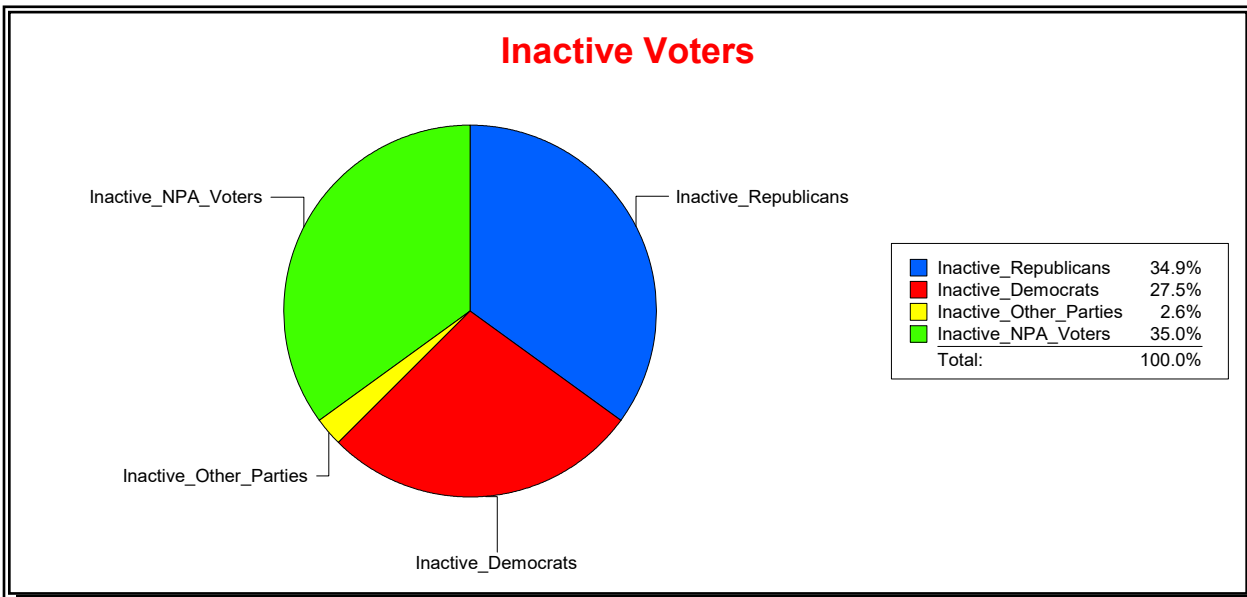

Vicky Oakes

Supervisor of Elections

St Johns County, FL

Date 11/3/2025

Time 10:04 AM

Graphs of District Registration

Active Registered Voters

Inactive Voters

District	Total	Dems	Reps	NonP	Other	Total	Dems	Reps	NonP	Other
County Commission - Dist 3	43,462	10,557	23,553	8,005	1,347	6,756	1,855	2,360	2,367	174