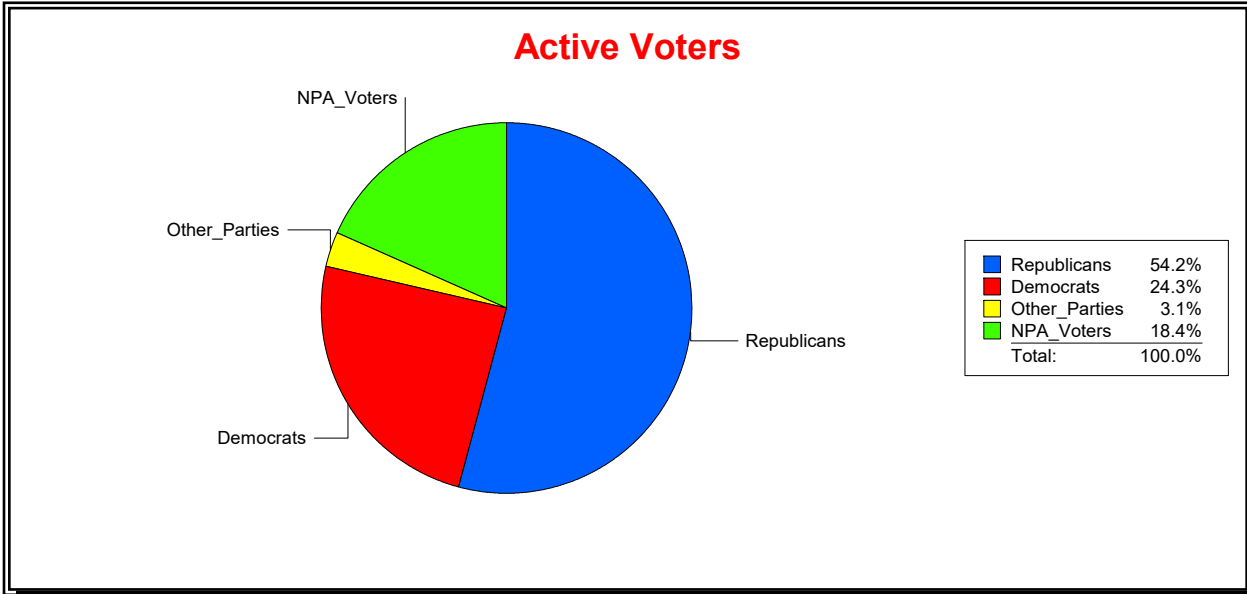

Vicky Oakes

Supervisor of Elections

St Johns County, FL

Date 11/3/2025

Time 10:04 AM

Graphs of District Registration

Active Registered Voters

Inactive Voters

District	Total	Dems	Reps	NonP	Other	Total	Dems	Reps	NonP	Other
School Board - Dist 3	43,462	10,557	23,553	8,005	1,347	6,756	1,855	2,360	2,367	174