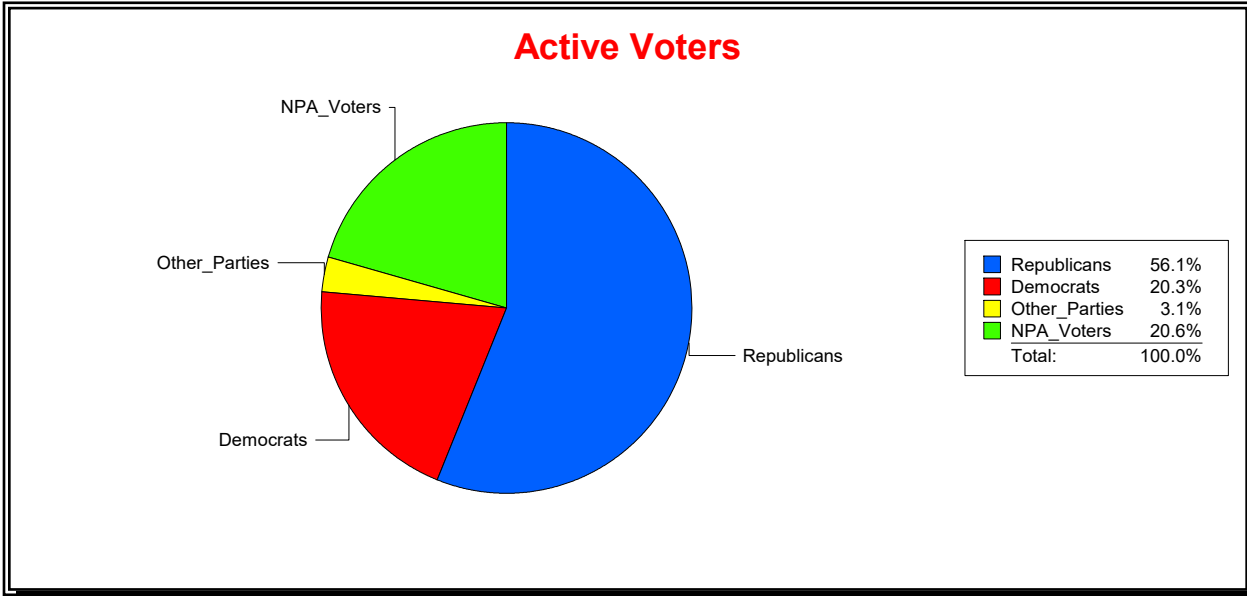

Vicky Oakes

Supervisor of Elections

St Johns County, FL

Date 11/3/2025

Time 10:04 AM

Graphs of District Registration

Active Registered Voters

Inactive Voters

District	Total	Dems	Reps	NonP	Other	Total	Dems	Reps	NonP	Other
St. Johns County	231,321	46,884	129,691	47,574	7,172	30,592	7,164	11,499	11,155	774