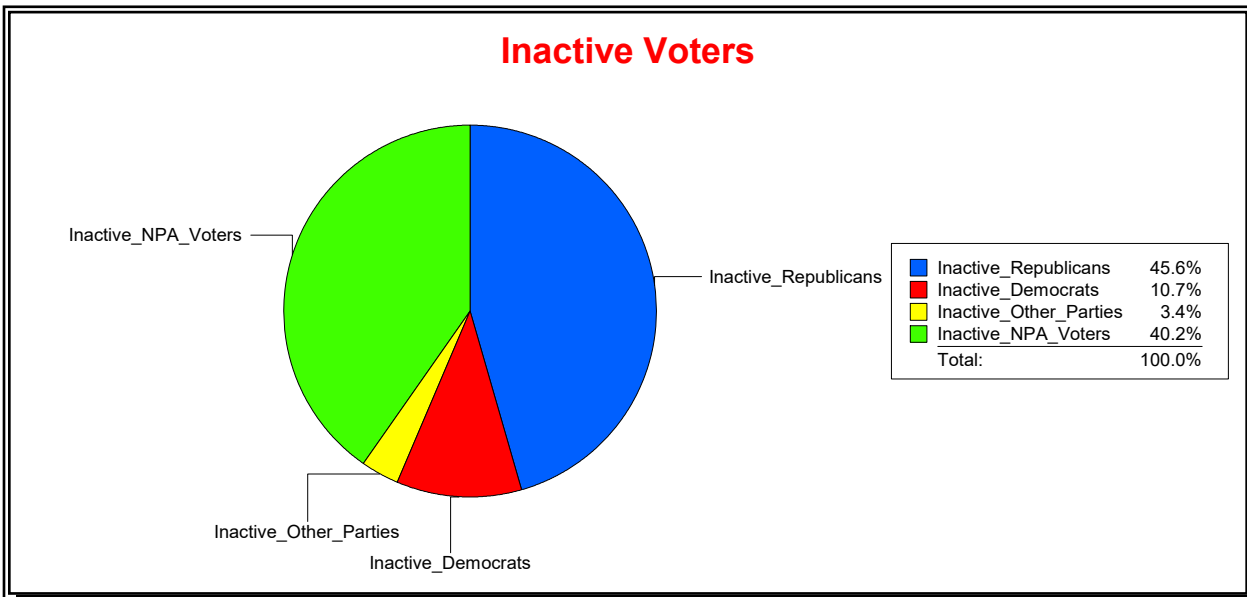

Vicky Oakes

Supervisor of Elections

St Johns County, FL

Date 11/3/2025

Time 10:04 AM

Graphs of District Registration

Active Registered Voters

Inactive Voters

District	Total	Dems	Reps	NonP	Other	Total	Dems	Reps	NonP	Other
Twin Creeks North CDD	1,829	312	1,047	386	84	261	28	119	105	9