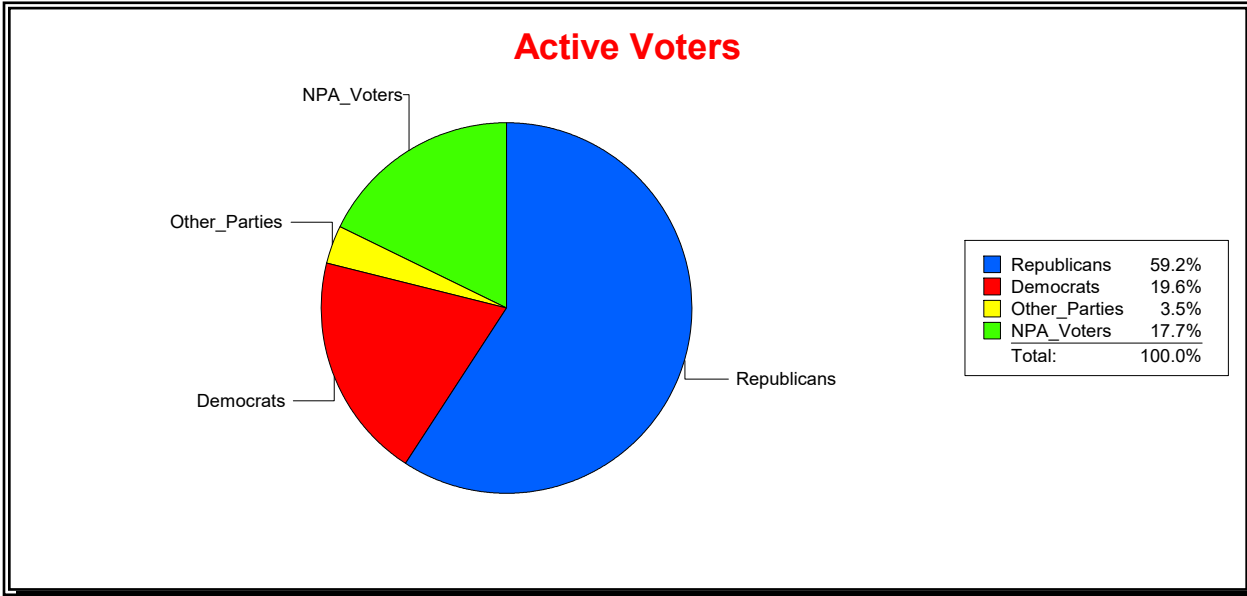

Vicky Oakes

Supervisor of Elections

St Johns County, FL

Date 11/3/2025

Time 10:04 AM

Graphs of District Registration

Active Registered Voters

Inactive Voters

District	Total	Dems	Reps	NonP	Other	Total	Dems	Reps	NonP	Other
Rivers Edge II CDD	1,131	222	669	200	40	17	5	5	7	0