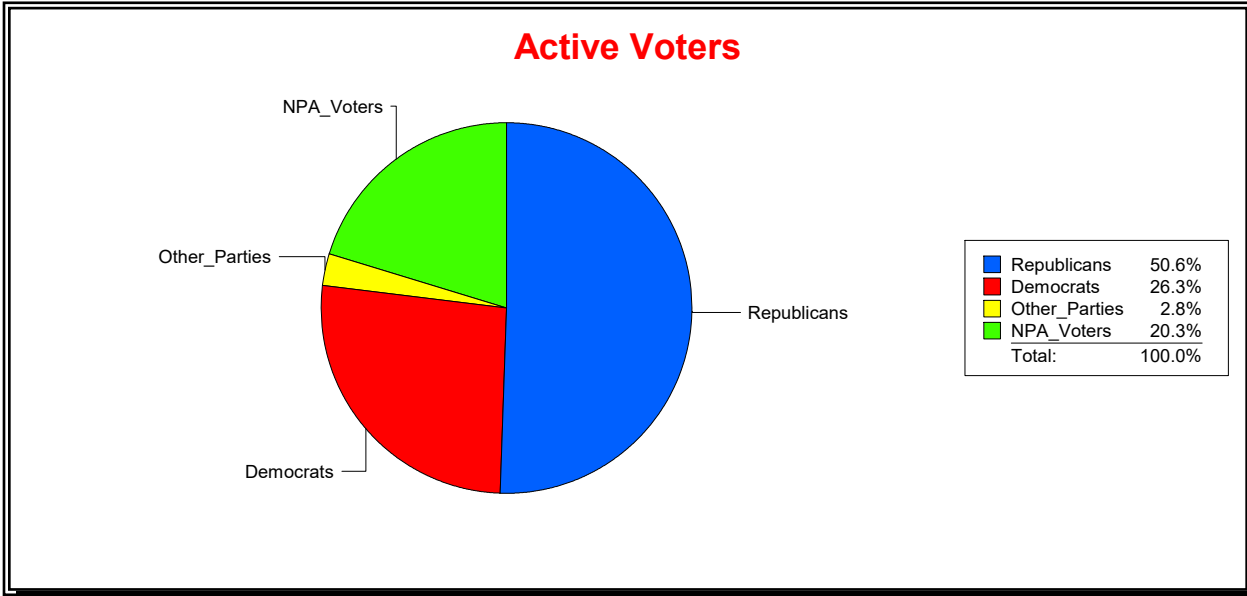

Vicky Oakes

Supervisor of Elections

St Johns County, FL

Date 11/3/2025

Time 10:04 AM

Graphs of District Registration

District	Active Registered Voters					Inactive Voters				
	Total	Dems	Reps	NonP	Other	Total	Dems	Reps	NonP	Other
St Augustine Beach	5,329	1,402	2,695	1,083	149	661	163	243	236	19