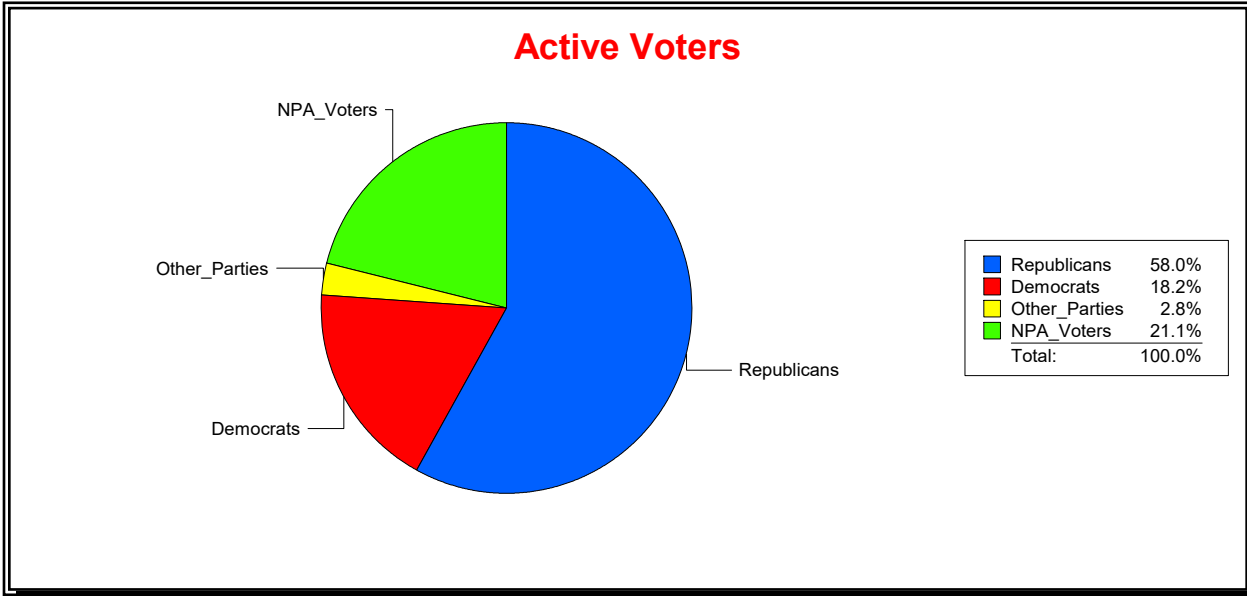

Vicky Oakes

Supervisor of Elections

St Johns County, FL

Date 11/3/2025

Time 10:04 AM

Graphs of District Registration

Active Registered Voters

Inactive Voters

District	Total	Dems	Reps	NonP	Other	Total	Dems	Reps	NonP	Other
School Board - Dist 1	44,517	8,080	25,800	9,374	1,263	5,391	1,127	2,143	2,004	117