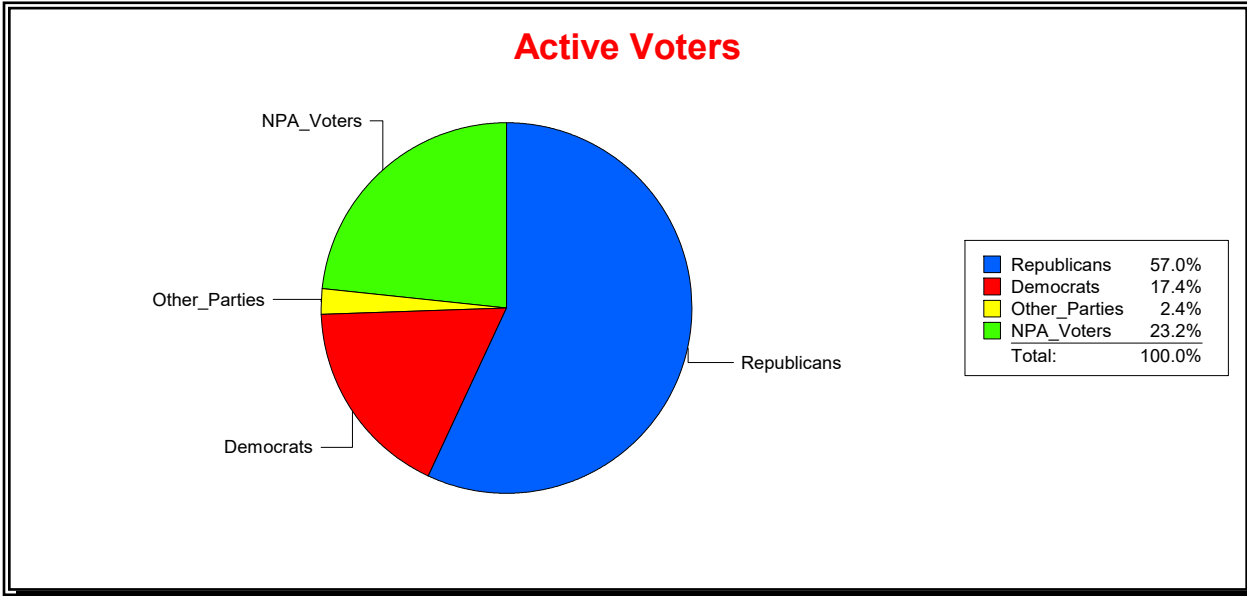

Vicky Oakes

Supervisor of Elections

St Johns County, FL

Date 11/3/2025

Time 10:04 AM

Graphs of District Registration

Active Registered Voters

Inactive Voters

District	Total	Dems	Reps	NonP	Other	Total	Dems	Reps	NonP	Other
Southaven Comm CDD	783	136	446	182	19	67	12	26	25	4