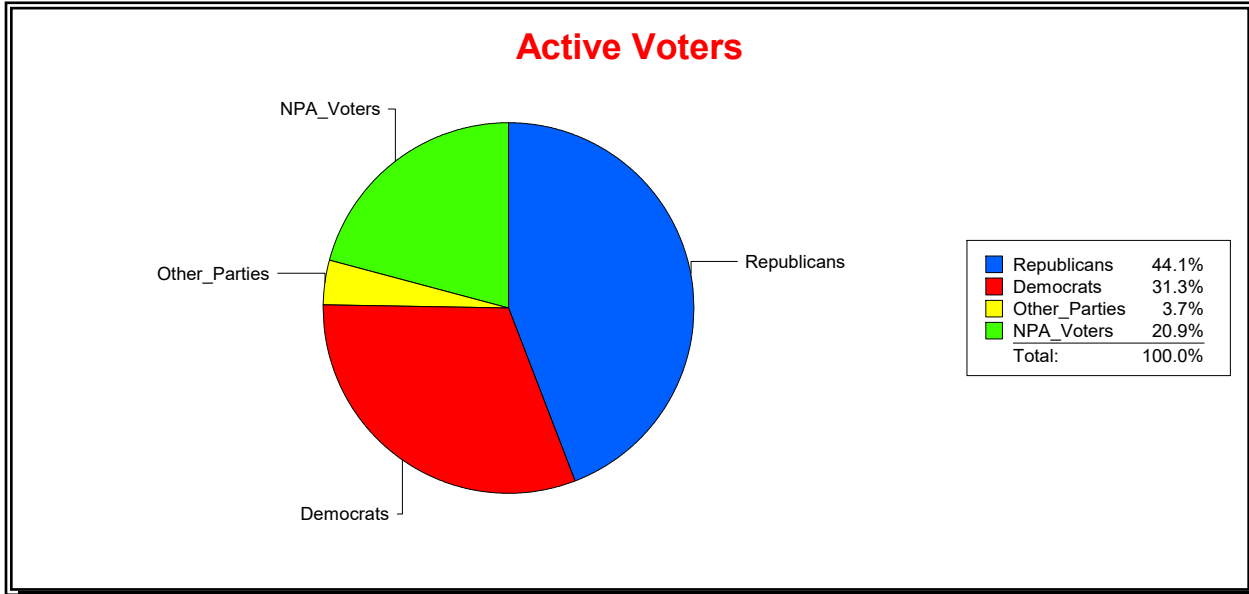

Vicky Oakes

Supervisor of Elections

St Johns County, FL

Date 11/3/2025

Time 10:04 AM

Graphs of District Registration

Active Registered Voters

Inactive Voters

District	Total	Dems	Reps	NonP	Other	Total	Dems	Reps	NonP	Other
St Augustine	10,141	3,170	4,470	2,123	378	1,910	623	559	678	50