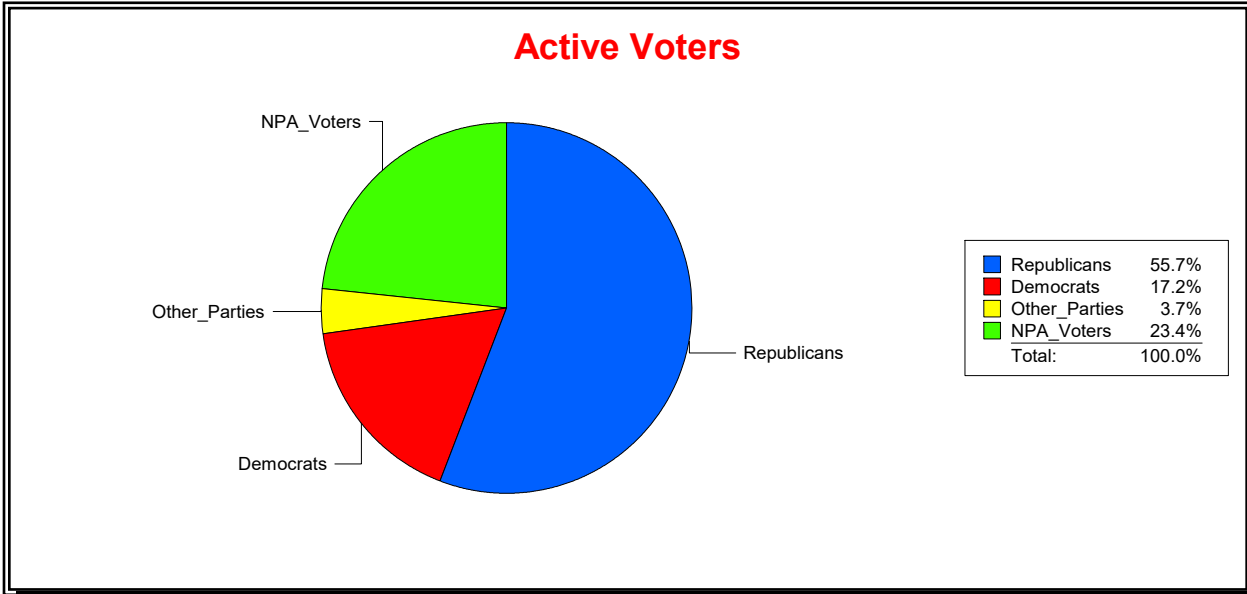

Vicky Oakes

Supervisor of Elections

St Johns County, FL

Date 11/3/2025

Time 10:04 AM

Graphs of District Registration

Active Registered Voters

Inactive Voters

District	Total	Dems	Reps	NonP	Other	Total	Dems	Reps	NonP	Other
Trout CreekCDD	3,825	657	2,132	894	142	342	78	114	140	10