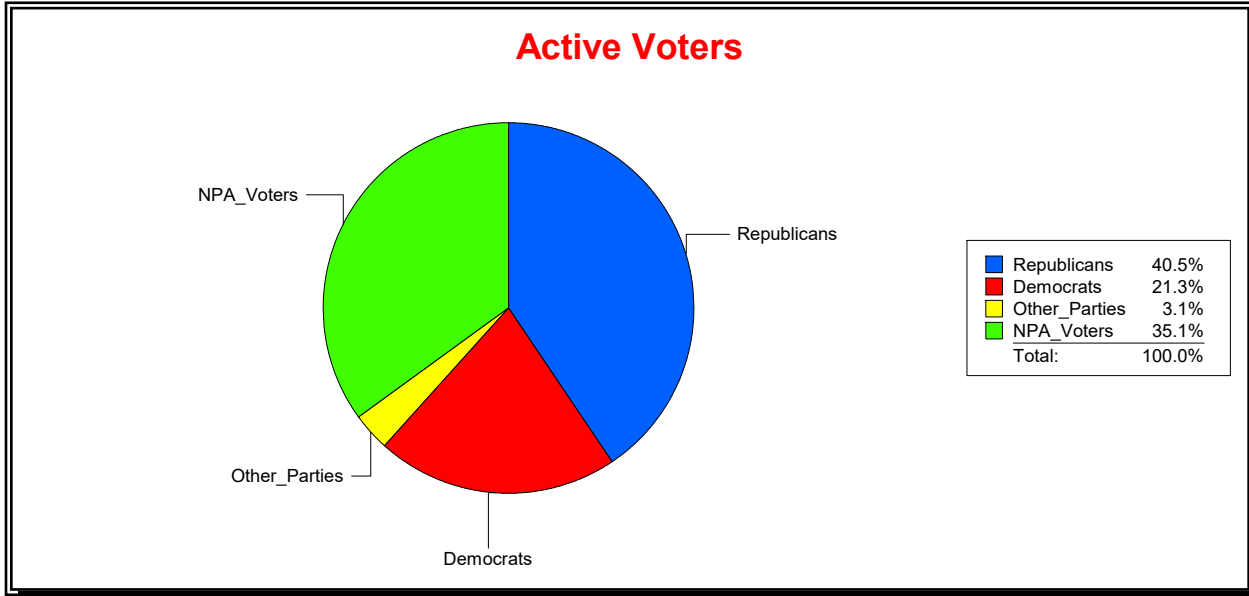

Date 11/3/2025

Time 10:04 AM

Graphs of District Registration

Active Registered Voters

Inactive Voters

District	Total	Dems	Reps	NonP	Other	Total	Dems	Reps	NonP	Other
Isles of Bartram Park CDD	1,054	224	427	370	33	170	32	43	95	0