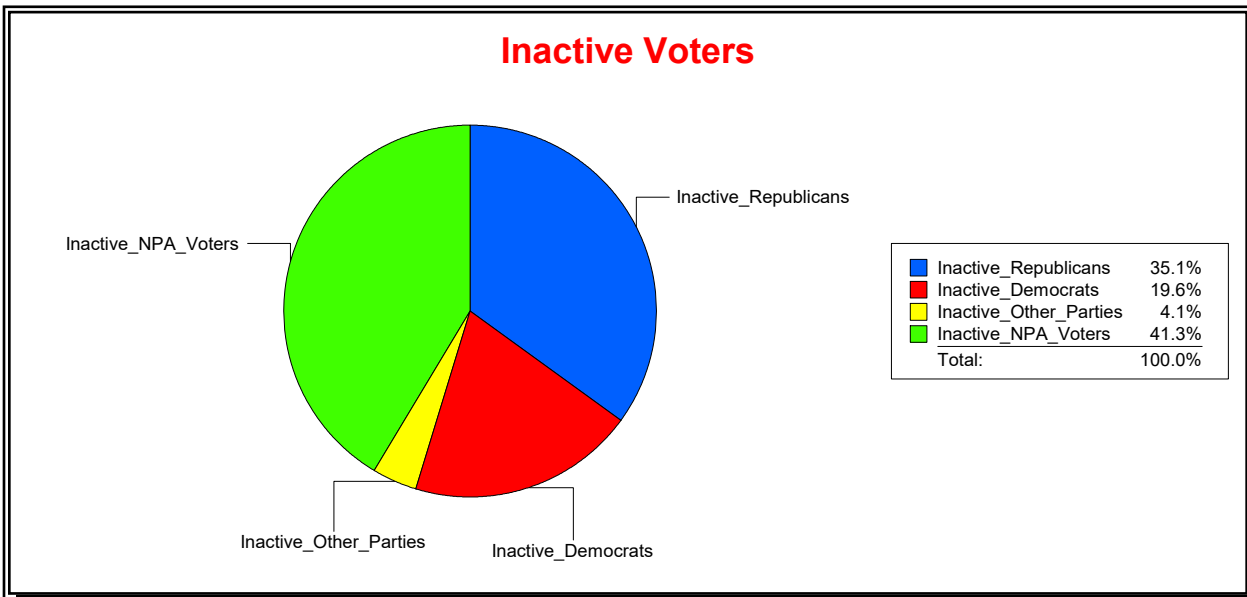

Vicky Oakes

Supervisor of Elections

St Johns County, FL

Date 11/3/2025

Time 10:04 AM

Graphs of District Registration

Active Registered Voters

Inactive Voters

District	Total	Dems	Reps	NonP	Other	Total	Dems	Reps	NonP	Other
Rivers Edge CDD	3,309	540	1,945	706	118	271	53	95	112	11