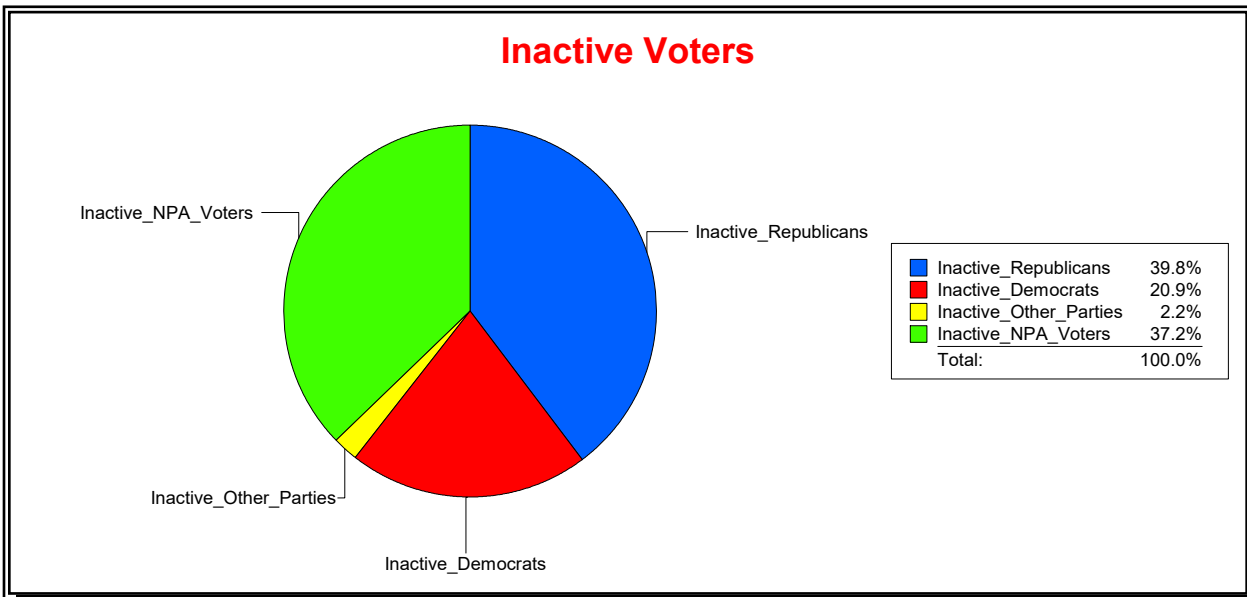

District	Total	Dems	Reps	NonP	Other	Total	Dems	Reps	NonP	Other
St. Johns County	231,321	46,884	129,691	47,574	7,172	30,592	7,164	11,499	11,155	774

Vicky Oakes

Supervisor of Elections

St Johns County, FL

Date 11/3/2025

Time 10:04 AM

Graphs of District Registration

Active Registered Voters

Inactive Voters

District	Total	Dems	Reps	NonP	Other	Total	Dems	Reps	NonP	Other
County Commission - Dist 1	44,517	8,080	25,800	9,374	1,263	5,391	1,127	2,143	2,004	117