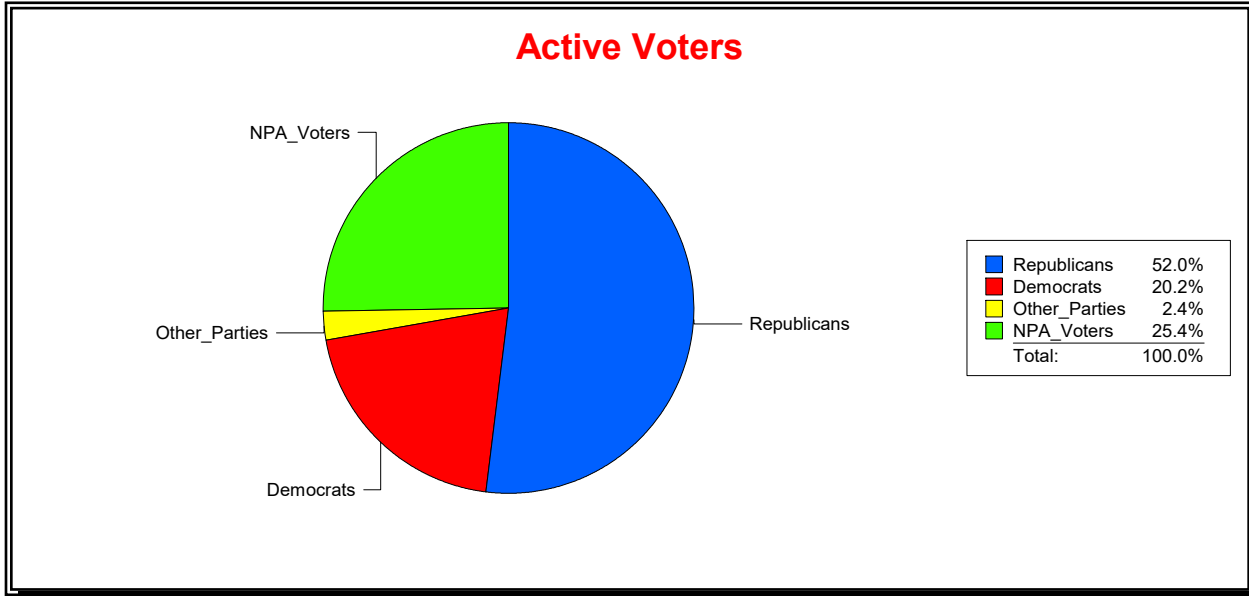

Graphs of District Registration

Active Registered Voters

Inactive Voters

District	Total	Dems	Reps	NonP	Other	Total	Dems	Reps	NonP	Other
Glen St Johns CDD	986	199	513	250	24	133	21	52	58	2

Vicky Oakes

Supervisor of Elections