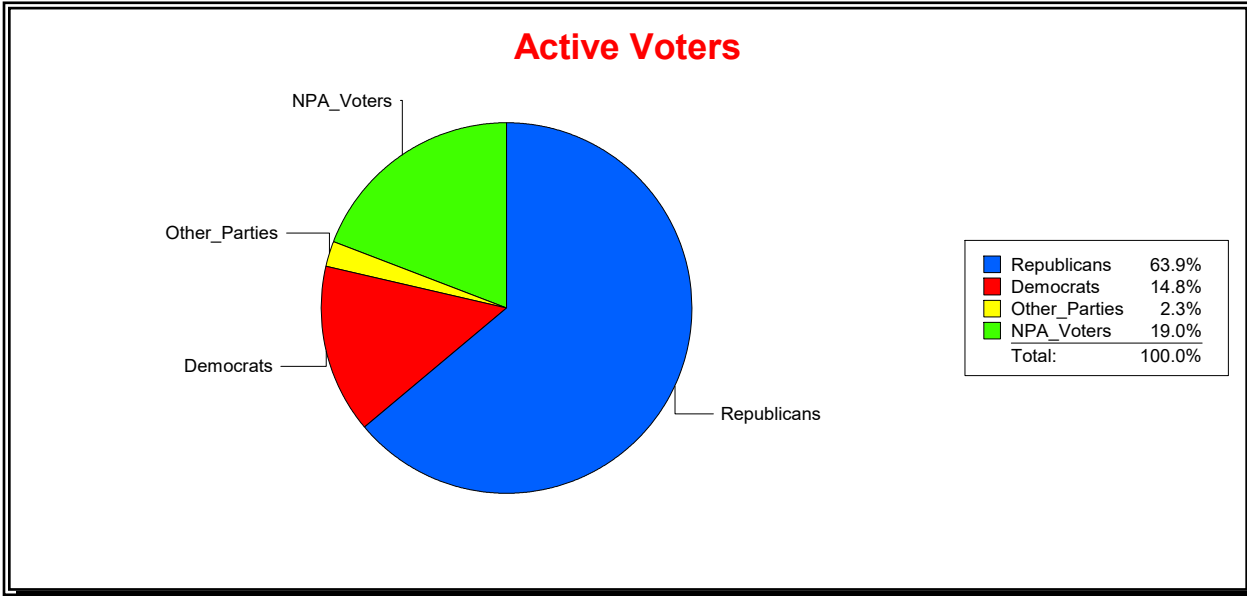

Date 12/2/2025

Time 08:09 AM

Graphs of District Registration

Active Registered Voters

Inactive Voters

District	Total	Dems	Reps	NonP	Other	Total	Dems	Reps	NonP	Other
<b>Ponte Vedra MSD</b>	3,197	473	2,042	609	73	350	75	174	92	9