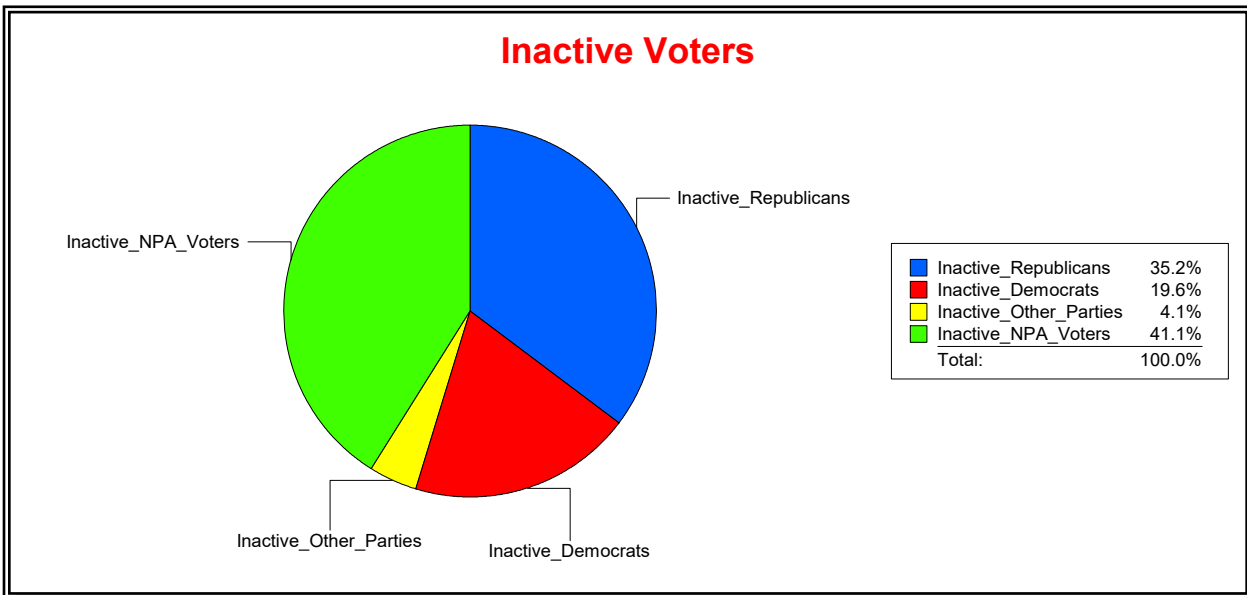

Vicky Oakes

Supervisor of Elections

St Johns County, FL

Date 12/2/2025

Time 08:09 AM

Graphs of District Registration

District	Active Registered Voters					Inactive Voters				
	Total	Dems	Reps	NonP	Other	Total	Dems	Reps	NonP	Other
Rivers Edge CDD	3,313	541	1,943	714	115	270	53	95	111	11