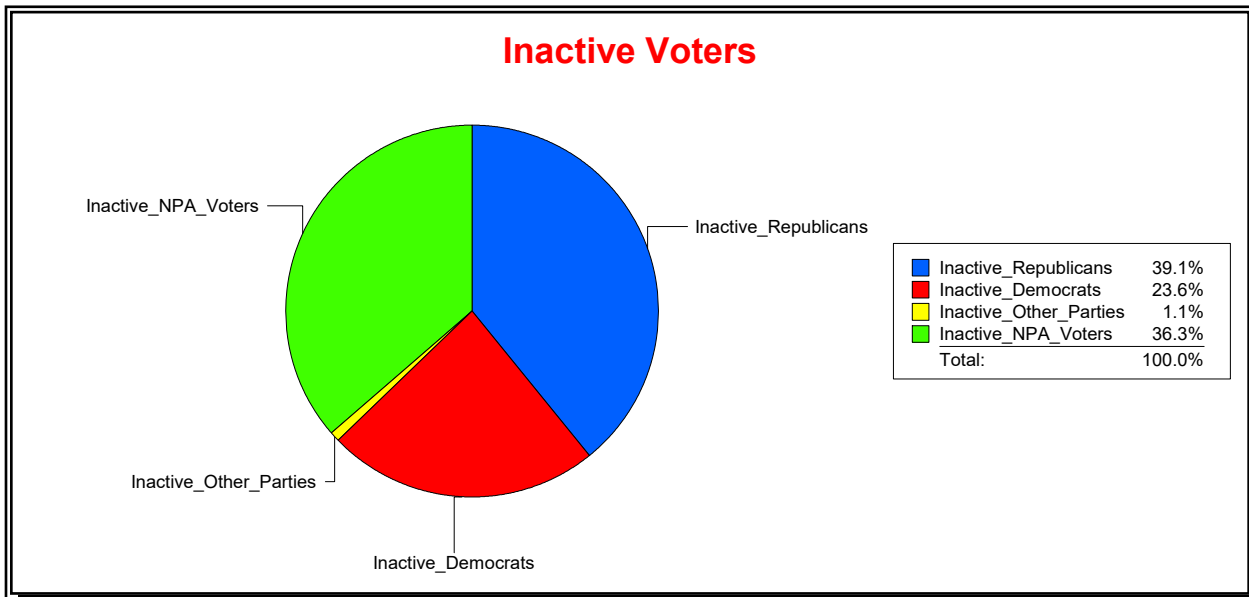

Vicky Oakes

Supervisor of Elections

St Johns County, FL

Date 12/2/2025

Time 08:09 AM

Graphs of District Registration

Active Registered Voters

Inactive Voters

District	Total	Dems	Reps	NonP	Other	Total	Dems	Reps	NonP	Other
Marshall Creek CDD	2,660	451	1,541	589	79	284	67	111	103	3