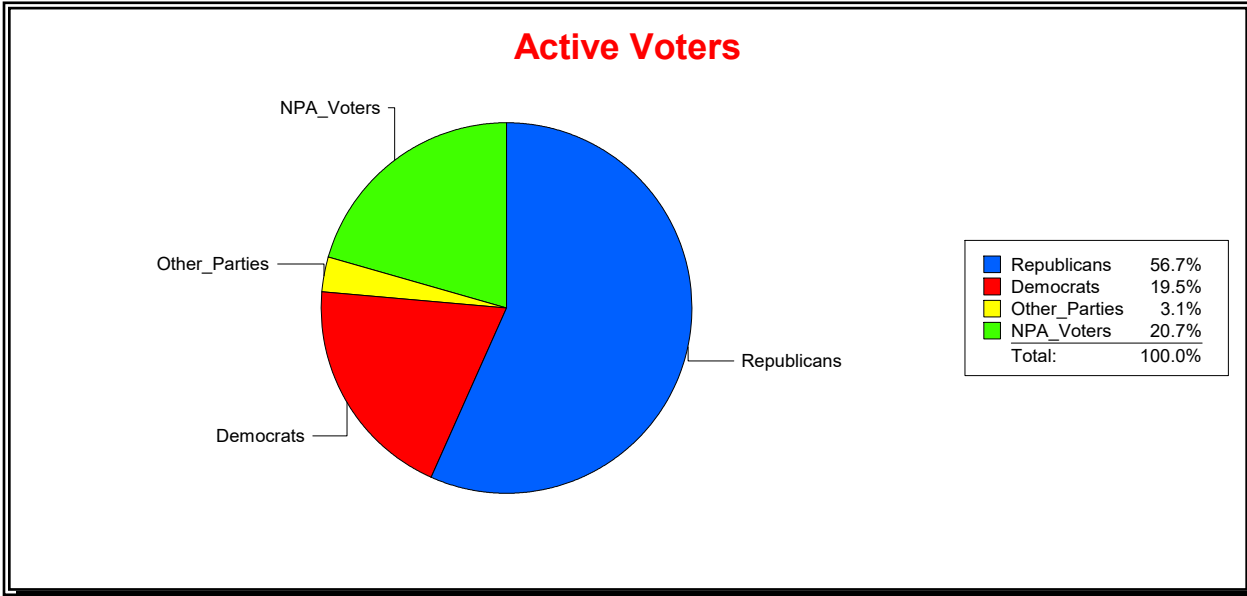

Vicky Oakes

Supervisor of Elections

St Johns County, FL

Date 12/2/2025

Time 08:09 AM

Graphs of District Registration

Active Registered Voters

Inactive Voters

District	Total	Dems	Reps	NonP	Other	Total	Dems	Reps	NonP	Other
St Johns County	216,782	42,288	123,023	44,820	6,651	27,808	6,345	10,604	10,161	698