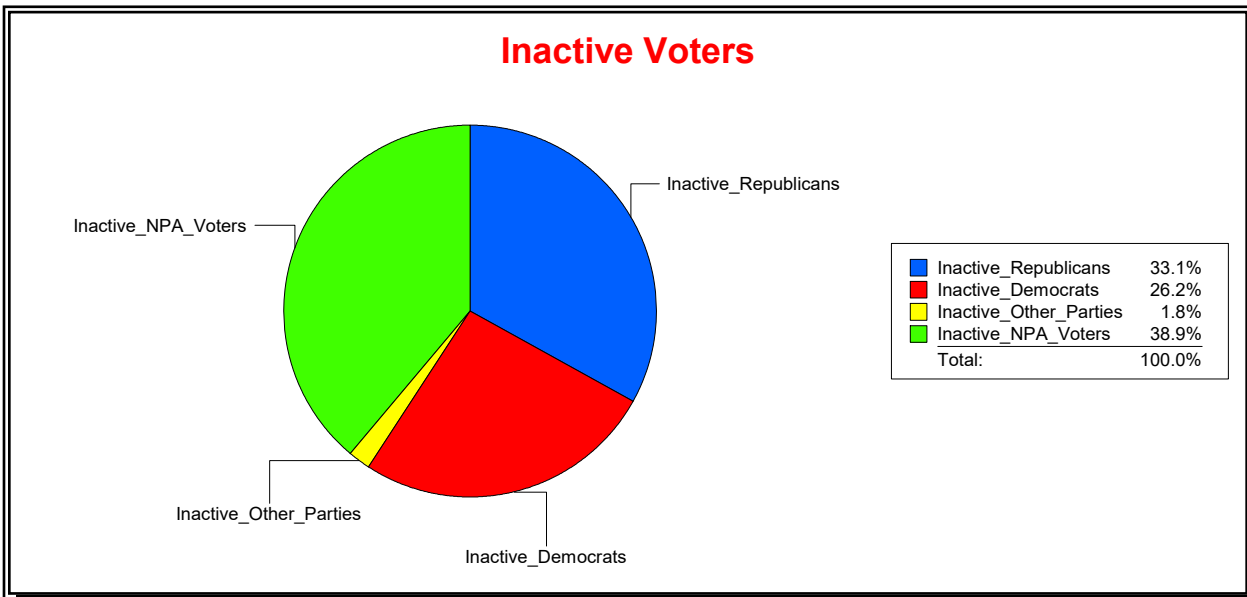

Vicky Oakes

Supervisor of Elections

St Johns County, FL

Date 12/2/2025

Time 08:09 AM

Graphs of District Registration

Active Registered Voters

Inactive Voters

District	Total	Dems	Reps	NonP	Other	Total	Dems	Reps	NonP	Other
Heritage Landing CDD	2,457	510	1,273	592	82	447	117	148	174	8