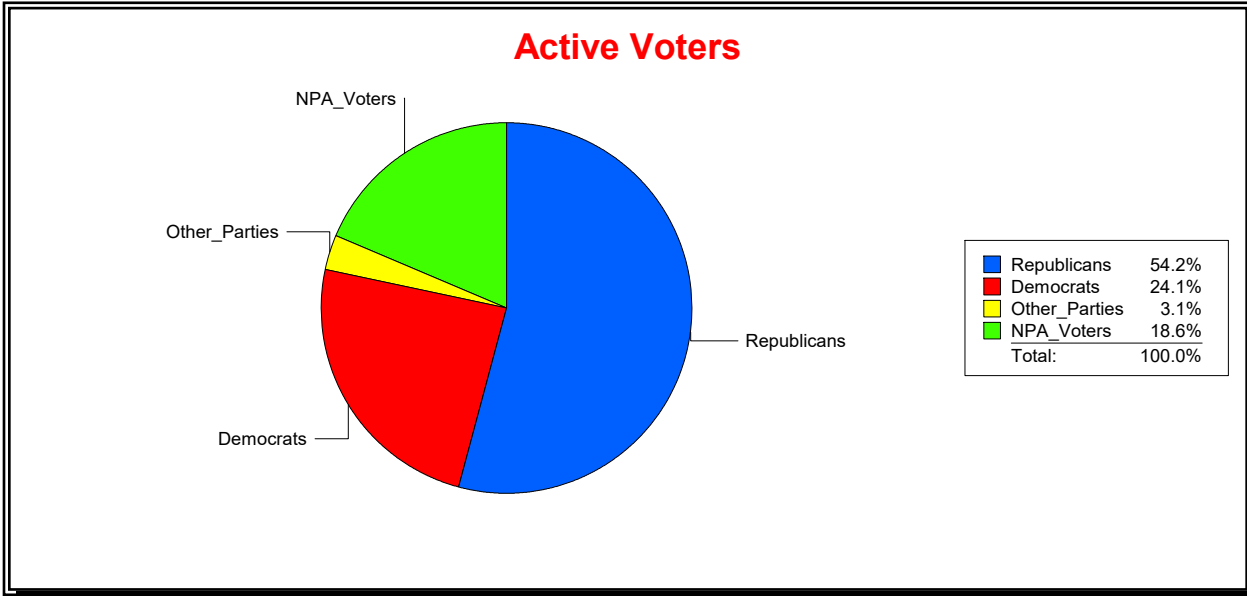

Vicky Oakes

Supervisor of Elections

St Johns County, FL

Date 12/2/2025

Time 08:09 AM

Graphs of District Registration

Active Registered Voters

Inactive Voters

District	Total	Dems	Reps	NonP	Other	Total	Dems	Reps	NonP	Other
School Board - Dist 3	43,627	10,535	23,646	8,094	1,352	6,706	1,848	2,337	2,350	171