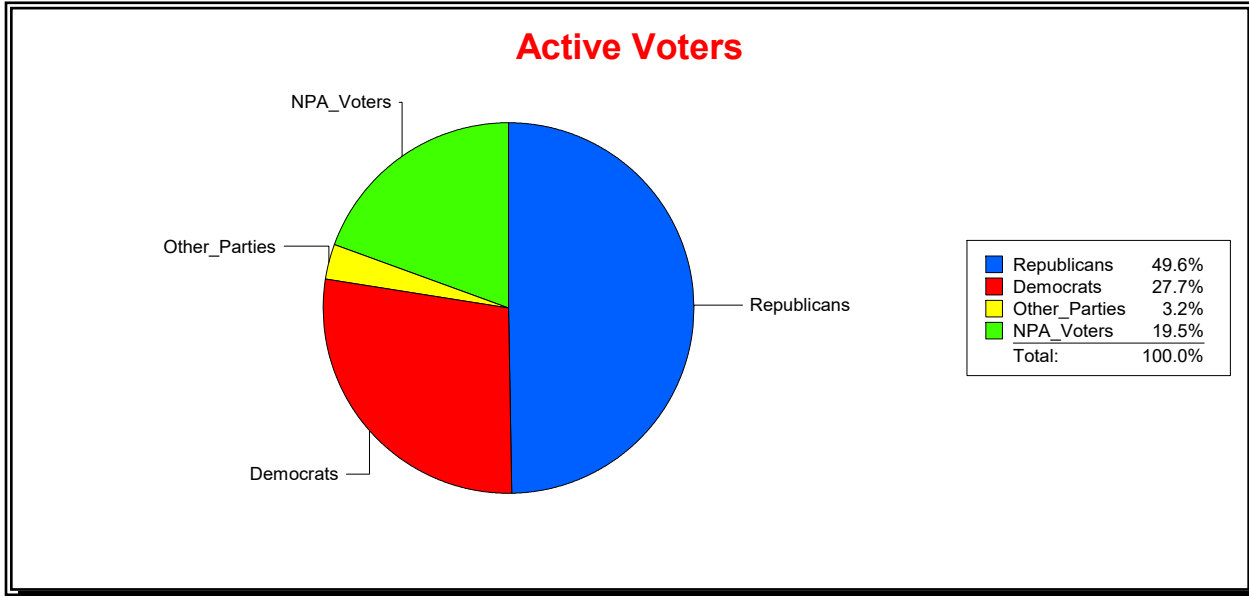

Vicky Oakes

Supervisor of Elections

St Johns County, FL

Date 12/2/2025

Time 08:09 AM

Graphs of District Registration

Active Registered Voters

Inactive Voters

District	Total	Dems	Reps	NonP	Other	Total	Dems	Reps	NonP	Other
State Representative - Dist 19	44,506	12,348	22,086	8,663	1,409	7,306	2,228	2,321	2,566	191