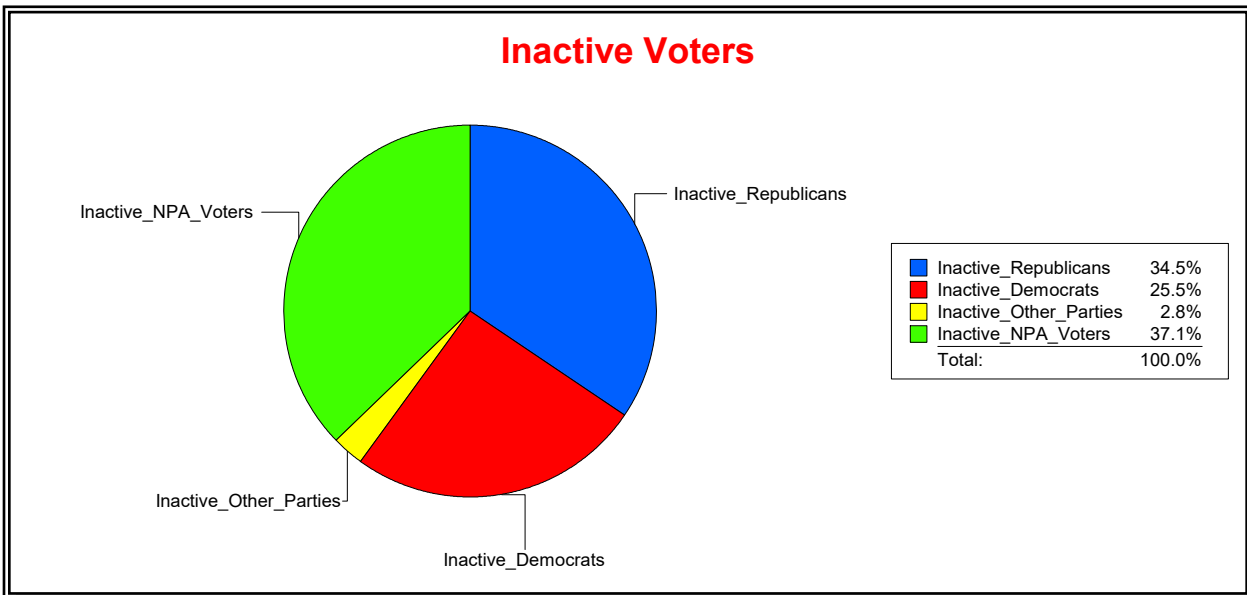

Vicky Oakes

Supervisor of Elections

St Johns County, FL

Date 12/2/2025

Time 08:09 AM

Graphs of District Registration

Active Registered Voters

Inactive Voters

District	Total	Dems	Reps	NonP	Other	Total	Dems	Reps	NonP	Other
School Board - Dist 5	47,263	11,076	24,621	9,920	1,646	6,656	1,696	2,299	2,472	189