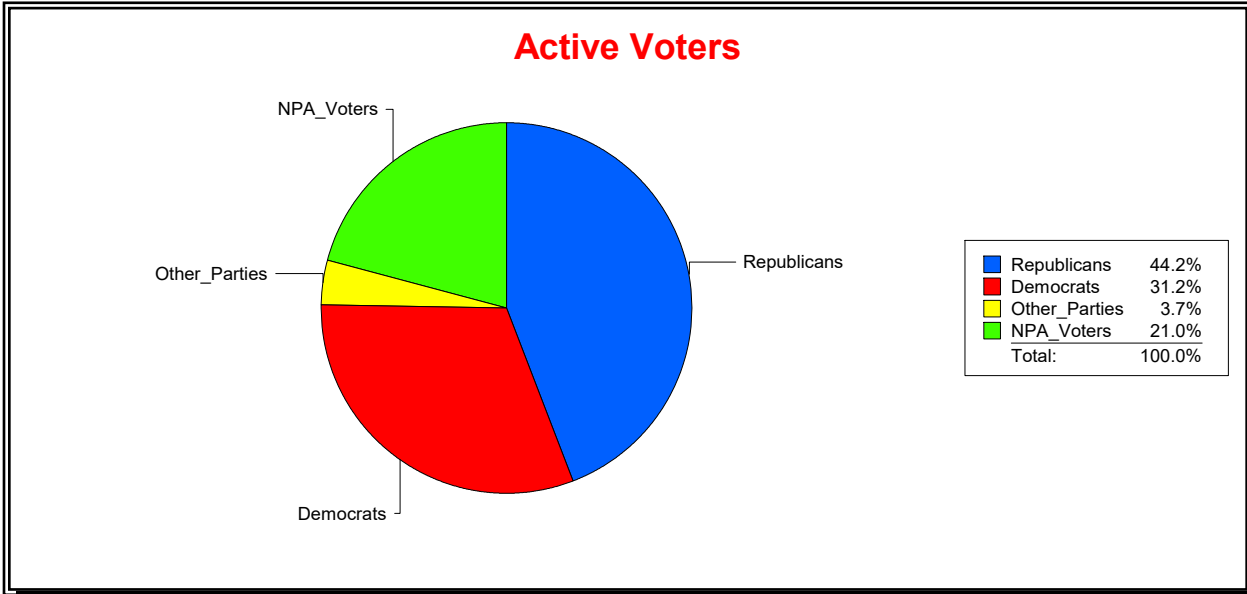

Vicky Oakes

Supervisor of Elections

St Johns County, FL

Date 12/2/2025

Time 08:09 AM

Graphs of District Registration

District	Active Registered Voters					Inactive Voters				
	Total	Dems	Reps	NonP	Other	Total	Dems	Reps	NonP	Other
St Augustine	10,199	3,181	4,503	2,138	377	1,892	617	552	674	49