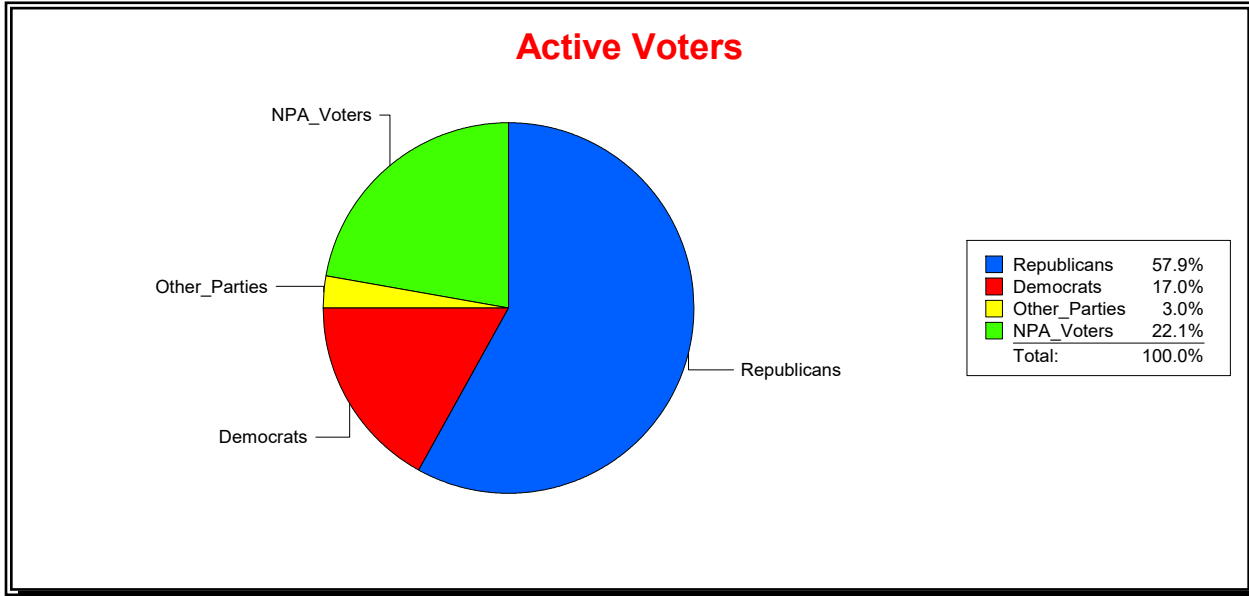

Vicky Oakes

Supervisor of Elections

St Johns County, FL

Date 12/2/2025

Time 08:09 AM

Graphs of District Registration

Active Registered Voters

Inactive Voters

District	Total	Dems	Reps	NonP	Other	Total	Dems	Reps	NonP	Other
Marshall Creek CDD	2,660	451	1,541	589	79	284	67	111	103	3