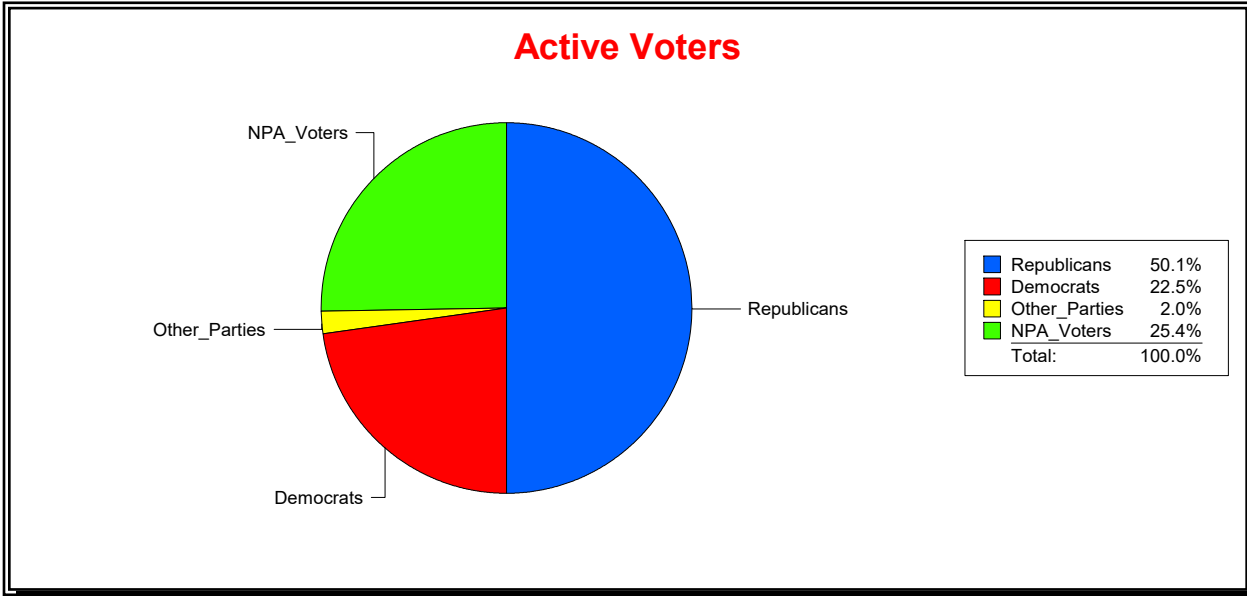

St Johns County, FL

Date 12/2/2025

Time 08:09 AM

Graphs of District Registration

Active Registered Voters

Inactive Voters

District	Total	Dems	Reps	NonP	Other	Total	Dems	Reps	NonP	Other
St Johns Forest CDD	1,119	252	561	284	22	151	38	40	70	3