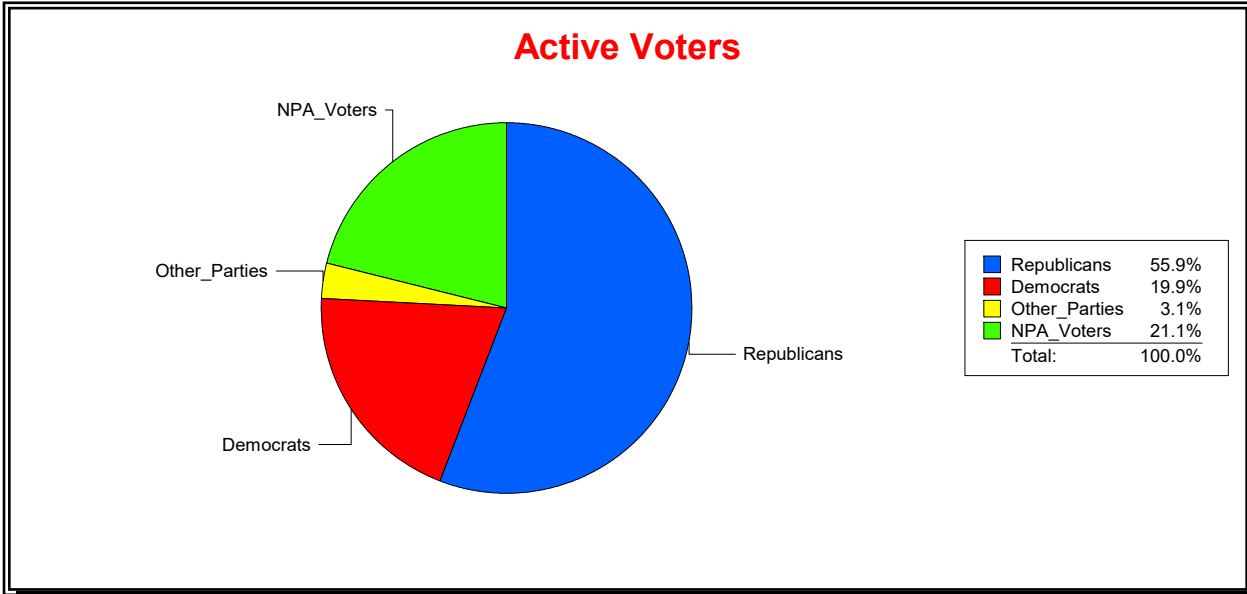

Active Registered Voters

Inactive Voters

District	Total	Dems	Reps	NonP	Other	Total	Dems	Reps	NonP	Other
US Congress - Dist 5	200,852	39,968	112,269	42,352	6,263	25,688	5,985	9,651	9,393	659

Vicky Oakes

Supervisor of Elections