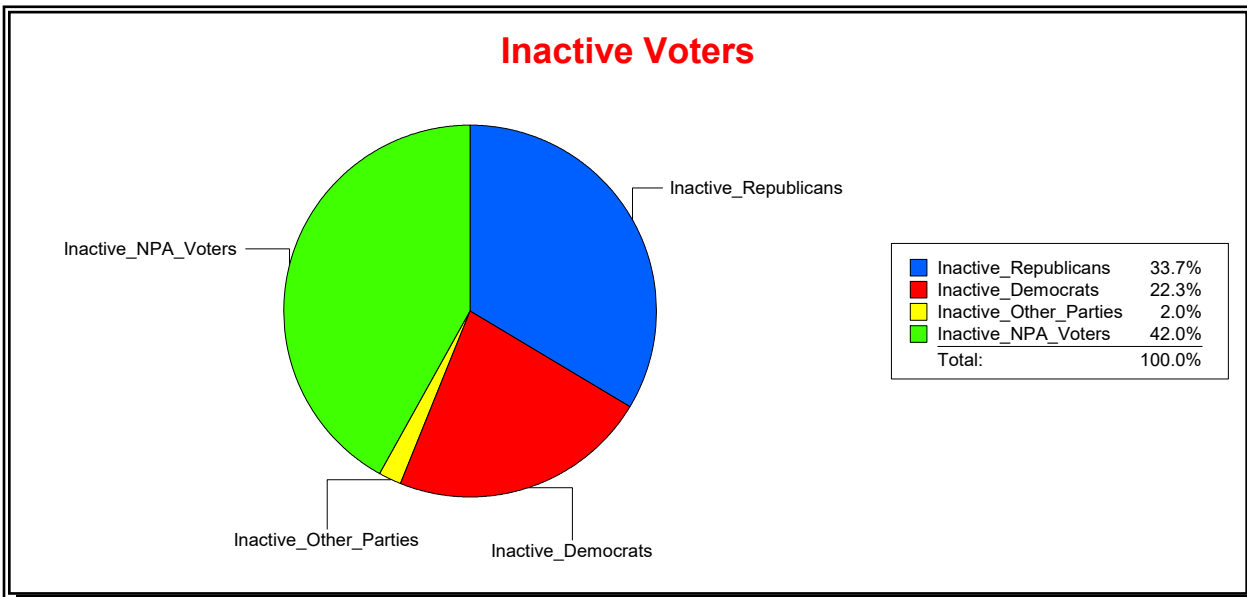

Date 12/2/2025

Time 08:09 AM

Graphs of District Registration

Active Registered Voters

Inactive Voters

District	Total	Dems	Reps	NonP	Other	Total	Dems	Reps	NonP	Other
Durbin Crossing CDD	4,421	924	2,205	1,164	128	614	137	207	258	12