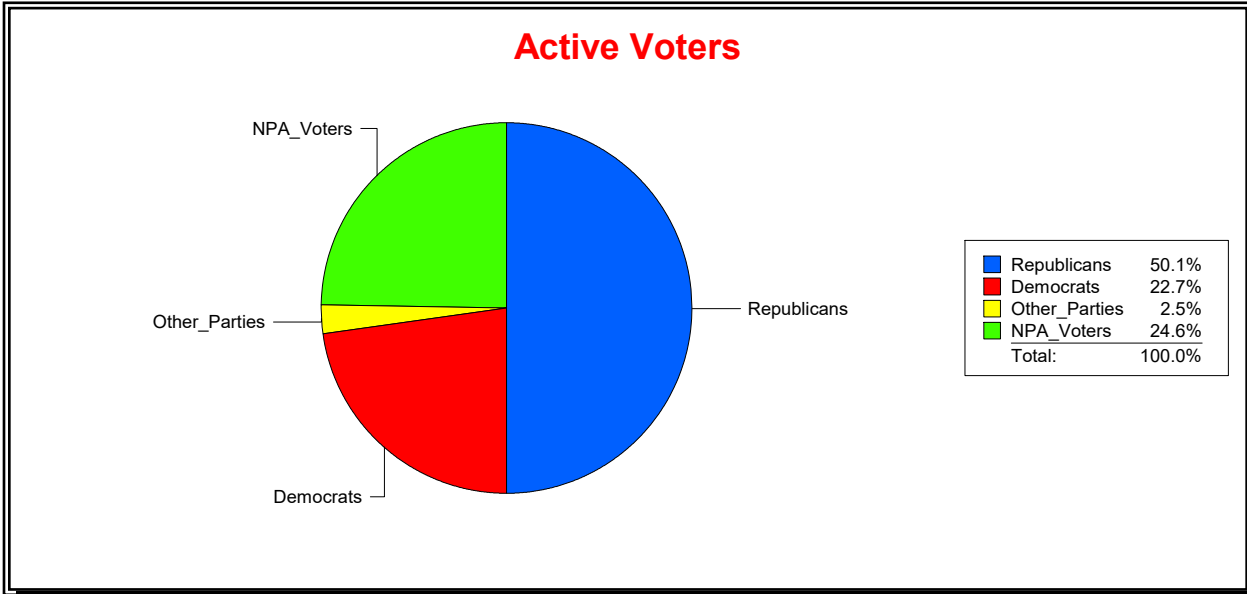

Vicky Oakes

Supervisor of Elections

St Johns County, FL

Date 12/2/2025

Time 08:09 AM

Graphs of District Registration

Active Registered Voters

Inactive Voters

District	Total	Dems	Reps	NonP	Other	Total	Dems	Reps	NonP	Other
Creekside At Twin Creeks CDD	998	227	500	246	25	154	37	44	68	5