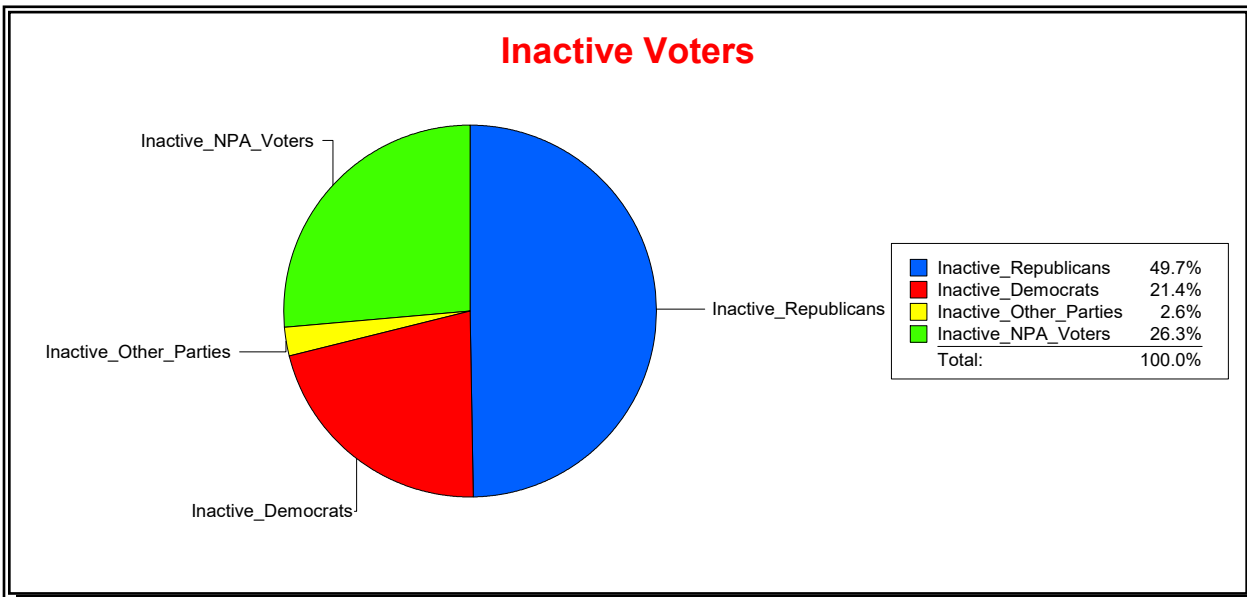

Date 12/2/2025

Time 08:09 AM

Graphs of District Registration

Active Registered Voters

Inactive Voters

District	Total	Dems	Reps	NonP	Other	Total	Dems	Reps	NonP	Other
<b>Ponte Vedra MSD</b>	3,197	473	2,042	609	73	350	75	174	92	9