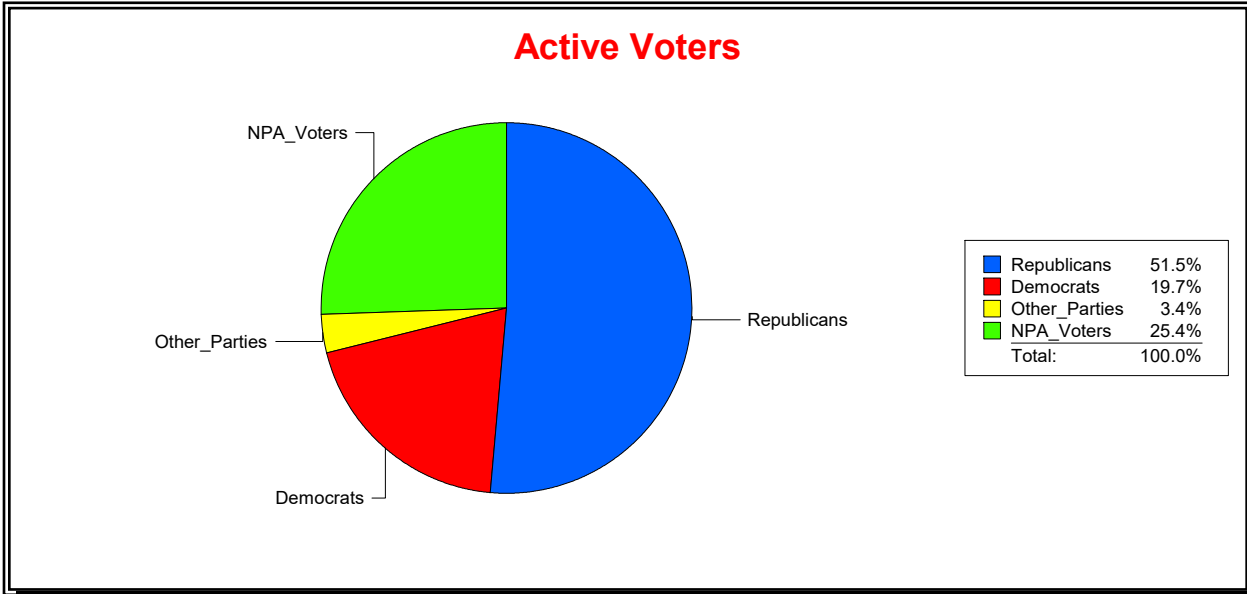

Vicky Oakes

Supervisor of Elections

St Johns County, FL

Date 12/2/2025

Time 08:09 AM

Graphs of District Registration

Active Registered Voters

Inactive Voters

District	Total	Dems	Reps	NonP	Other	Total	Dems	Reps	NonP	Other
Aberdeen CDD	3,487	686	1,796	887	118	567	114	208	231	14