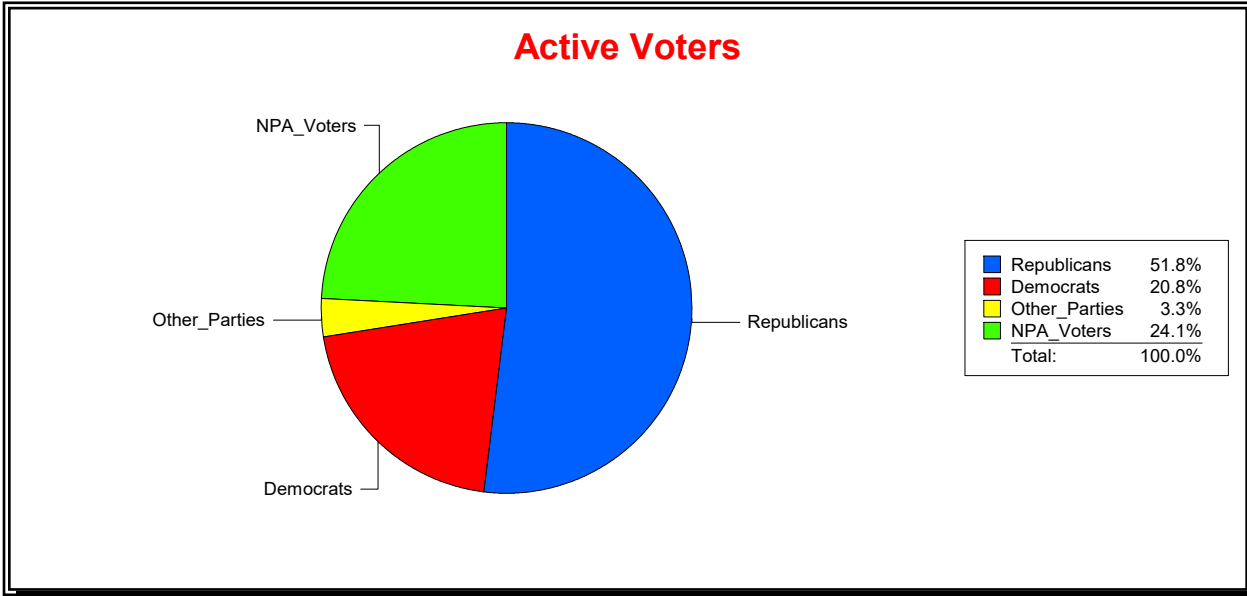

Vicky Oakes

Supervisor of Elections

St Johns County, FL

Date 12/2/2025

Time 08:09 AM

Graphs of District Registration

Active Registered Voters

Inactive Voters

District	Total	Dems	Reps	NonP	Other	Total	Dems	Reps	NonP	Other
Heritage Landing CDD	2,457	510	1,273	592	82	447	117	148	174	8