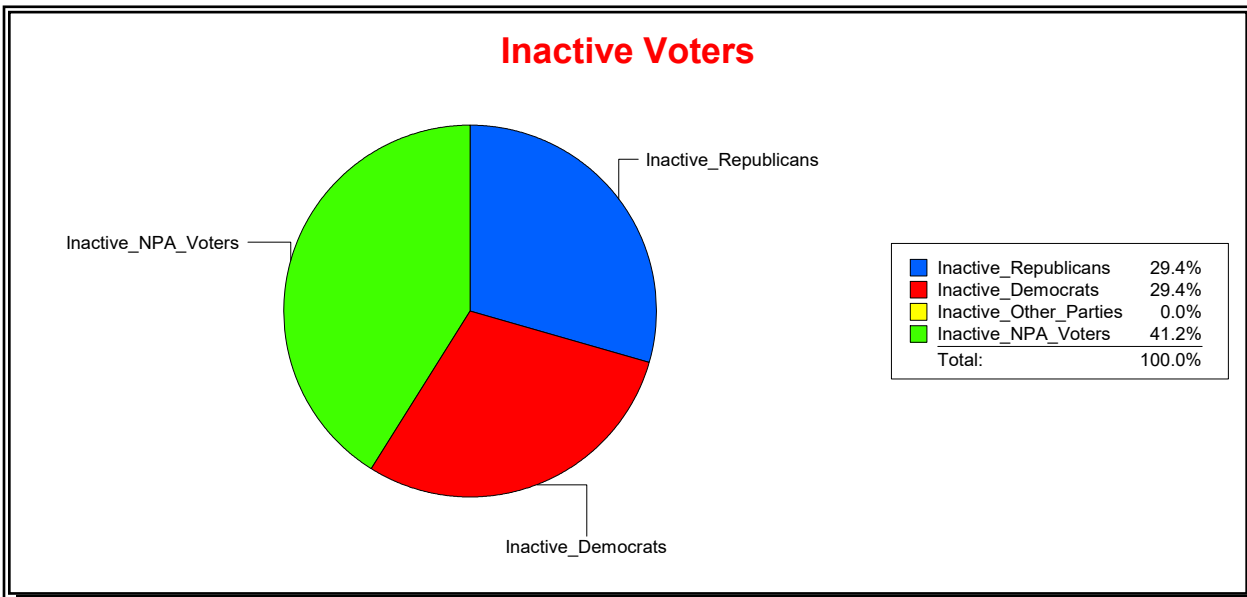

Vicky Oakes

Supervisor of Elections

St Johns County, FL

Date 12/2/2025

Time 08:09 AM

Graphs of District Registration

Active Registered Voters

Inactive Voters

District	Total	Dems	Reps	NonP	Other	Total	Dems	Reps	NonP	Other
Rivers Edge II CDD	1,156	224	682	206	44	17	5	5	7	0