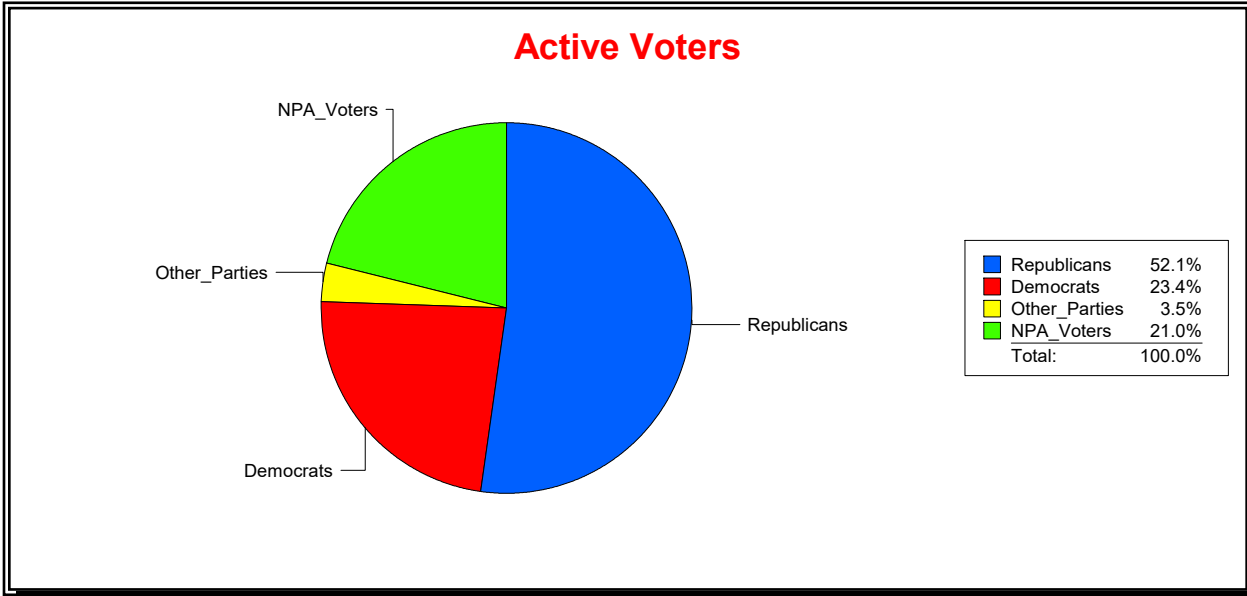

Date 12/2/2025

Time 08:09 AM

Graphs of District Registration

Active Registered Voters

Inactive Voters

District	Total	Dems	Reps	NonP	Other	Total	Dems	Reps	NonP	Other
County Commission - Dist 5	47,263	11,076	24,621	9,920	1,646	6,656	1,696	2,299	2,472	189