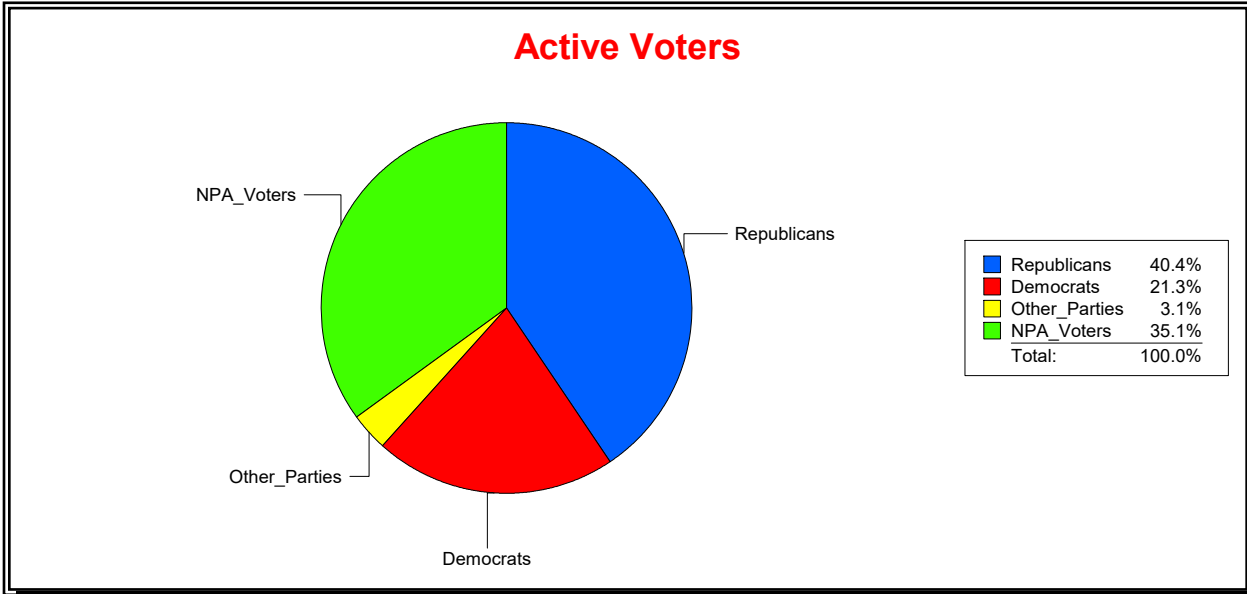

Vicky Oakes

Supervisor of Elections

St Johns County, FL

Date 12/2/2025

Time 08:09 AM

Graphs of District Registration

Active Registered Voters

Inactive Voters

District	Total	Dems	Reps	NonP	Other	Total	Dems	Reps	NonP	Other
Isles of Bartram Park CDD	1,056	225	427	371	33	169	32	43	94	0