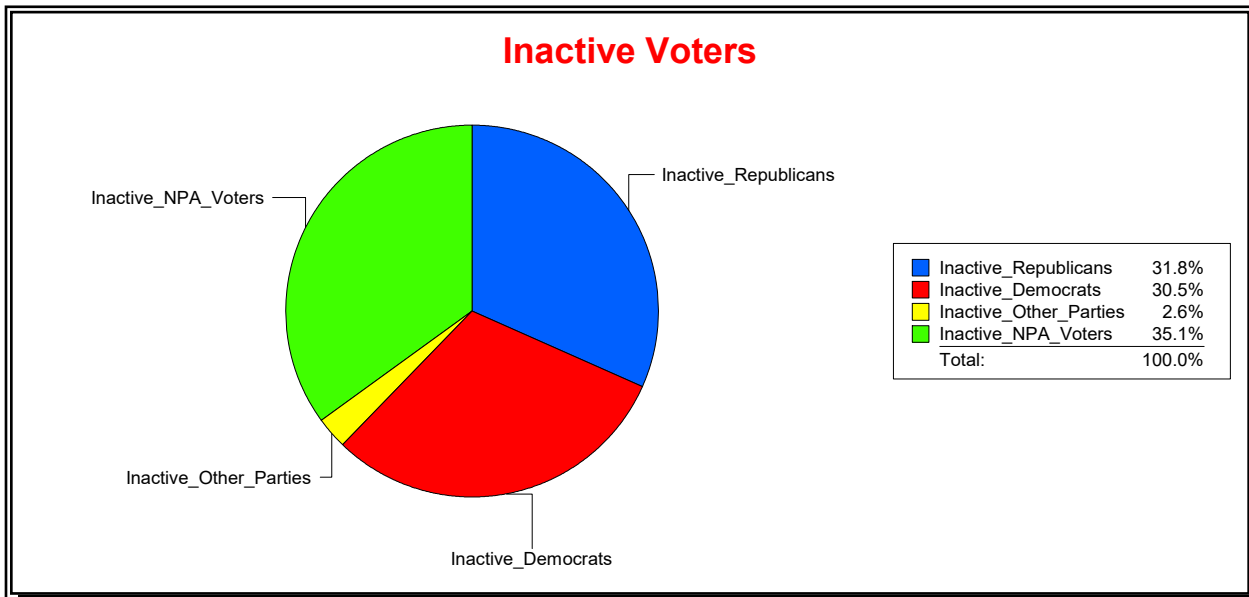

Vicky Oakes

Supervisor of Elections

St Johns County, FL

Date 12/2/2025

Time 08:09 AM

Graphs of District Registration

Active Registered Voters

Inactive Voters

District	Total	Dems	Reps	NonP	Other	Total	Dems	Reps	NonP	Other
State Representative - Dist 19	44,506	12,348	22,086	8,663	1,409	7,306	2,228	2,321	2,566	191