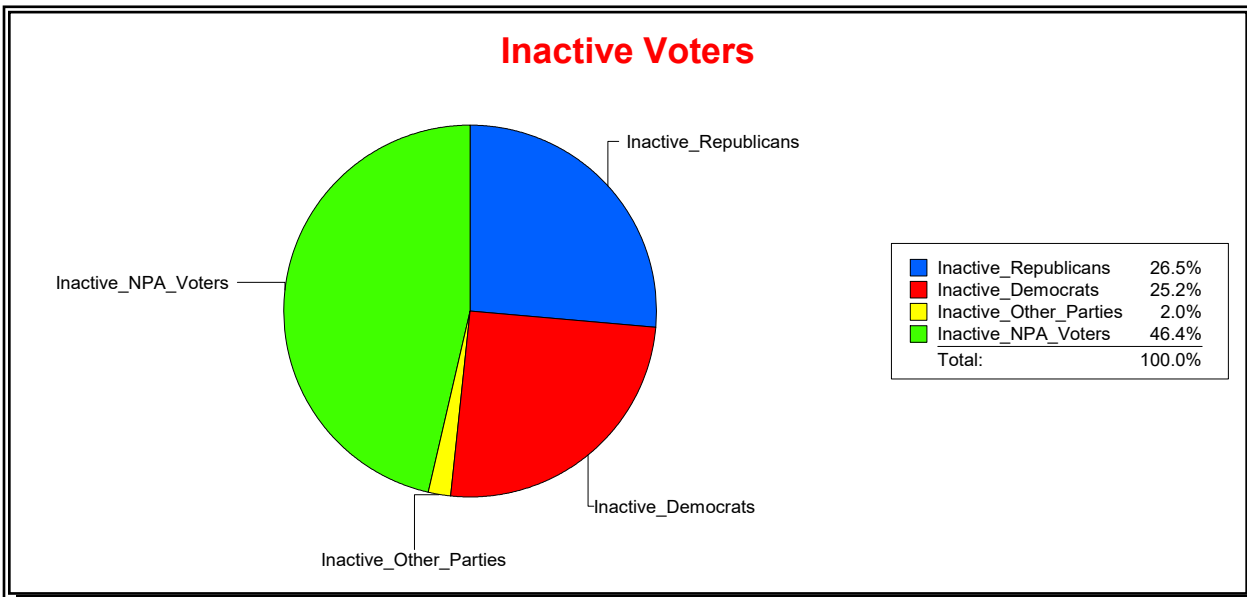

St Johns County, FL

Date 12/2/2025

Time 08:09 AM

Graphs of District Registration

Active Registered Voters

Inactive Voters

District	Total	Dems	Reps	NonP	Other	Total	Dems	Reps	NonP	Other
St Johns Forest CDD	1,119	252	561	284	22	151	38	40	70	3