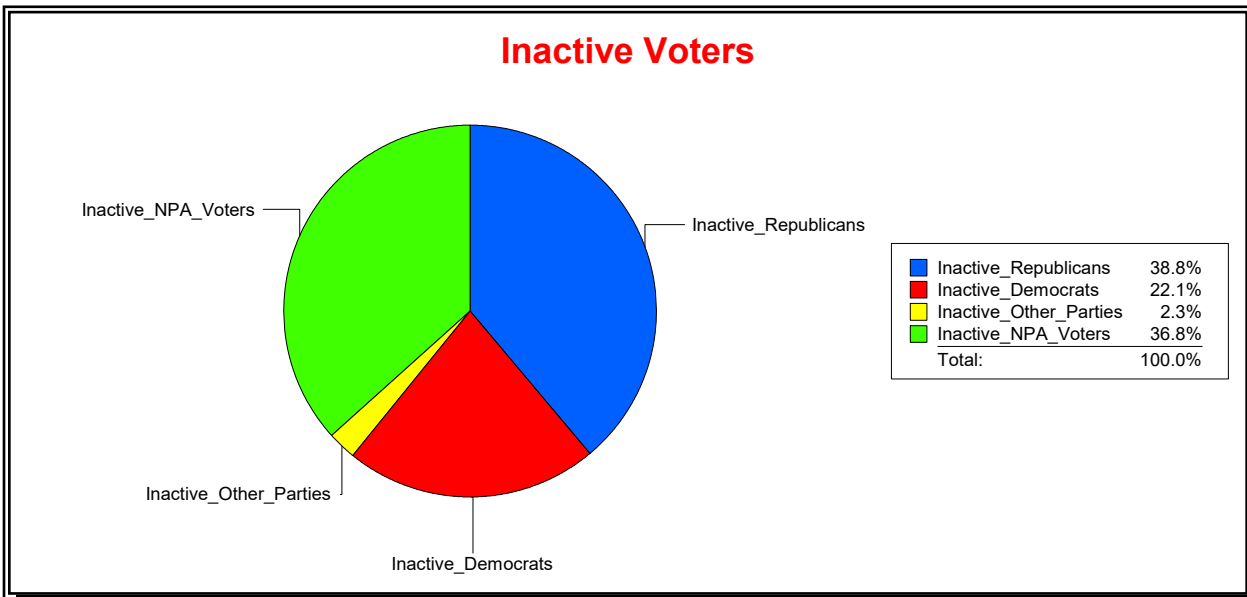

Vicky Oakes

Supervisor of Elections

St Johns County, FL

Date 12/2/2025

Time 08:09 AM

Graphs of District Registration

Active Registered Voters

Inactive Voters

District	Total	Dems	Reps	NonP	Other	Total	Dems	Reps	NonP	Other
County Commission - Dist 2	50,532	9,243	29,271	10,359	1,659	6,688	1,477	2,596	2,459	156