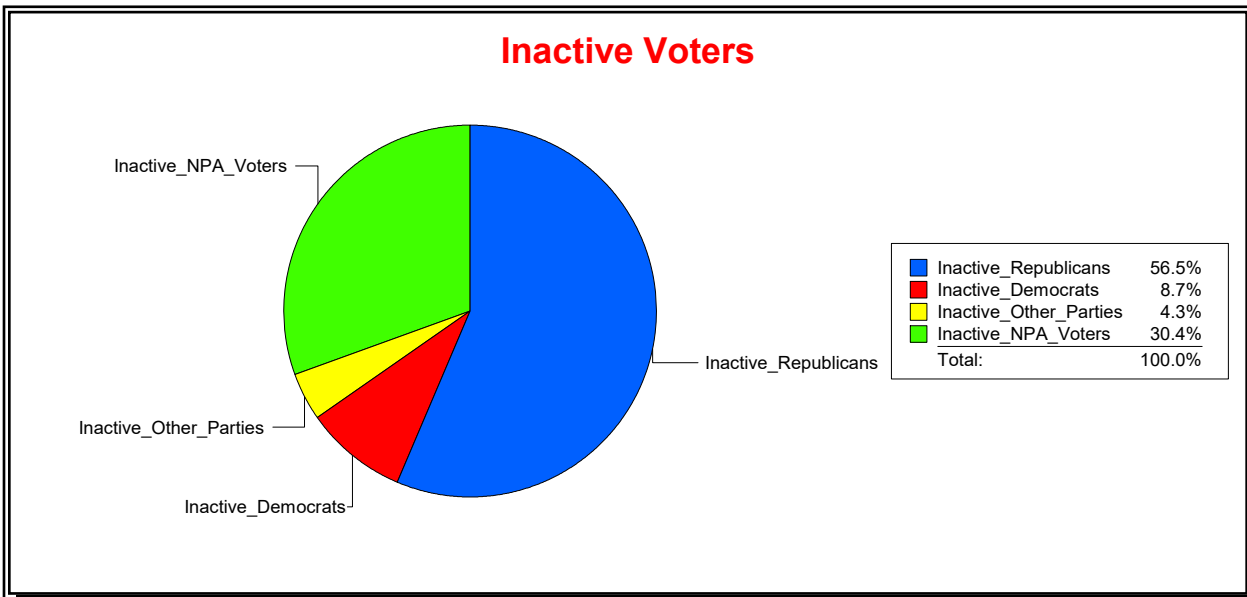

Active Registered Voters

Inactive Voters

District	Total	Dems	Reps	NonP	Other	Total	Dems	Reps	NonP	Other
Parkland Preserve CDD	585	118	343	95	29	23	2	13	7	1

Vicky Oakes

Supervisor of Elections

St Johns County, FL