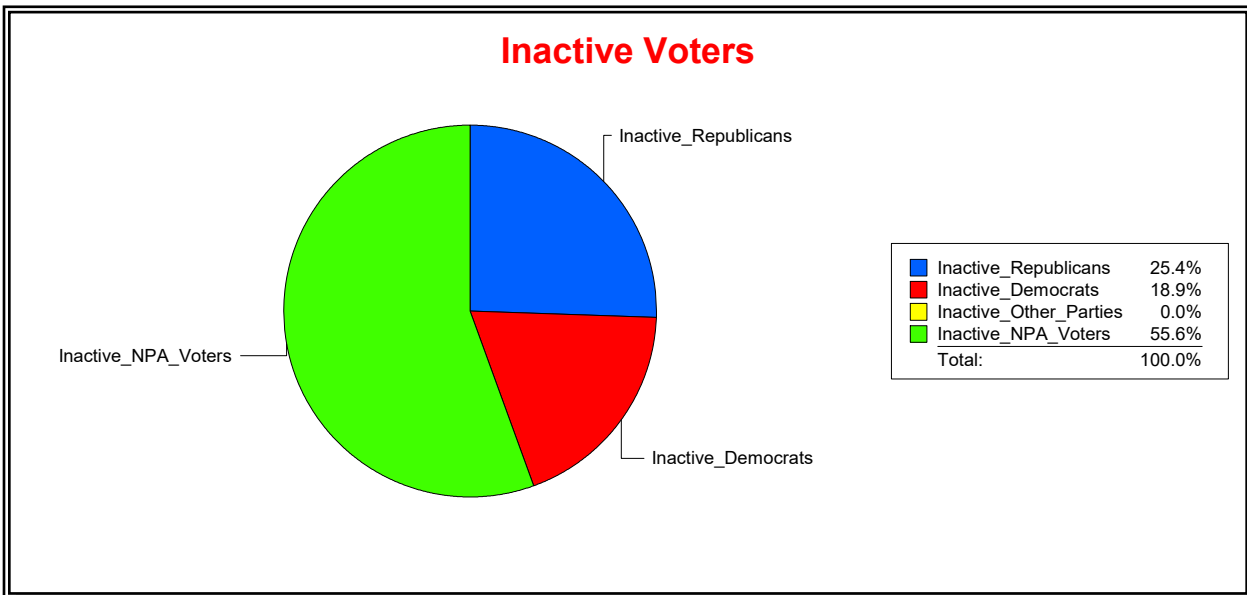

Vicky Oakes

Supervisor of Elections

St Johns County, FL

Date 12/2/2025

Time 08:09 AM

Graphs of District Registration

Active Registered Voters

Inactive Voters

District	Total	Dems	Reps	NonP	Other	Total	Dems	Reps	NonP	Other
Isles of Bartram Park CDD	1,056	225	427	371	33	169	32	43	94	0