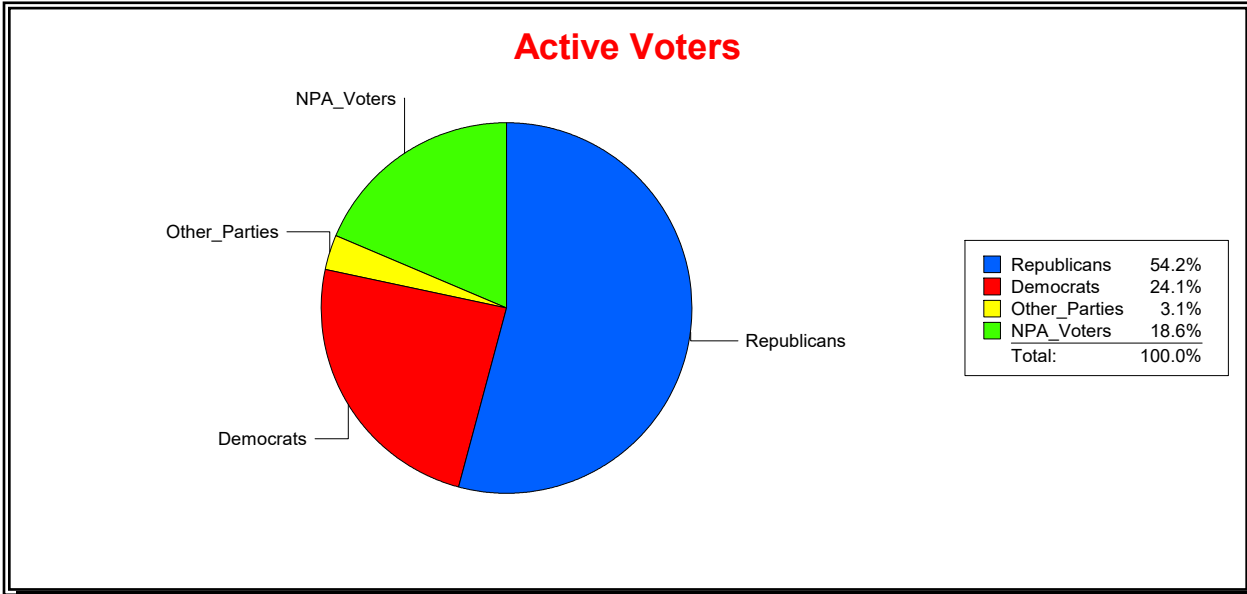

Date 12/2/2025

Time 08:09 AM

Graphs of District Registration

Active Registered Voters

Inactive Voters

District	Total	Dems	Reps	NonP	Other	Total	Dems	Reps	NonP	Other
County Commission - Dist 3	43,627	10,535	23,646	8,094	1,352	6,706	1,848	2,337	2,350	171