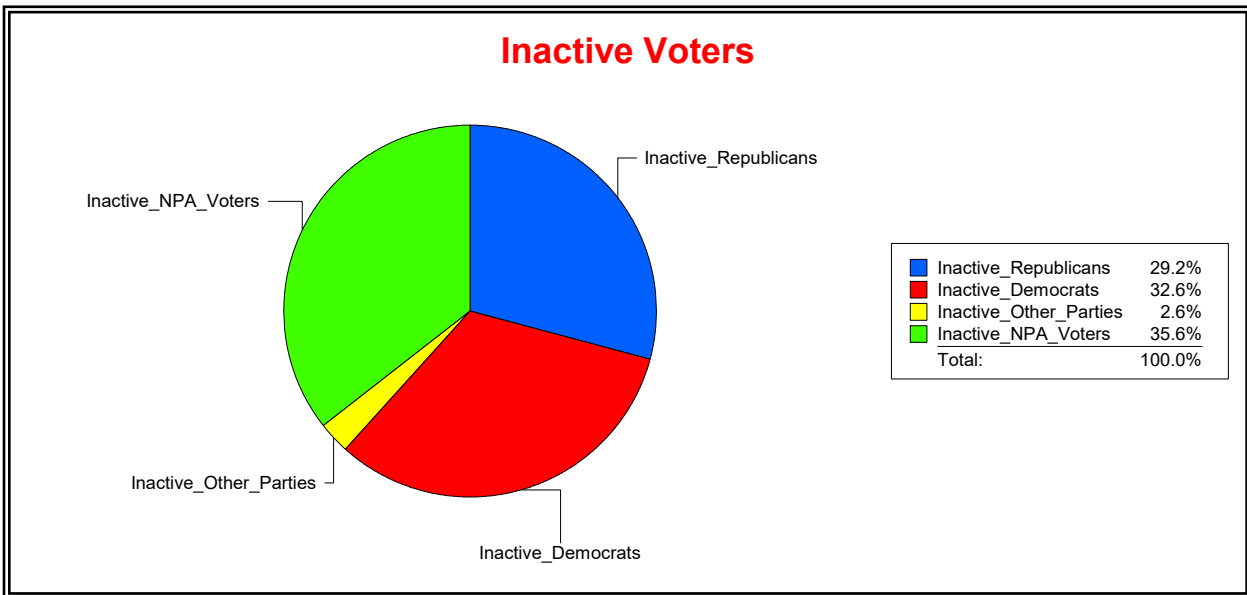

Vicky Oakes

Supervisor of Elections

St Johns County, FL

Date 12/2/2025

Time 08:09 AM

Graphs of District Registration

District	Active Registered Voters					Inactive Voters				
	Total	Dems	Reps	NonP	Other	Total	Dems	Reps	NonP	Other
St Augustine	10,199	3,181	4,503	2,138	377	1,892	617	552	674	49