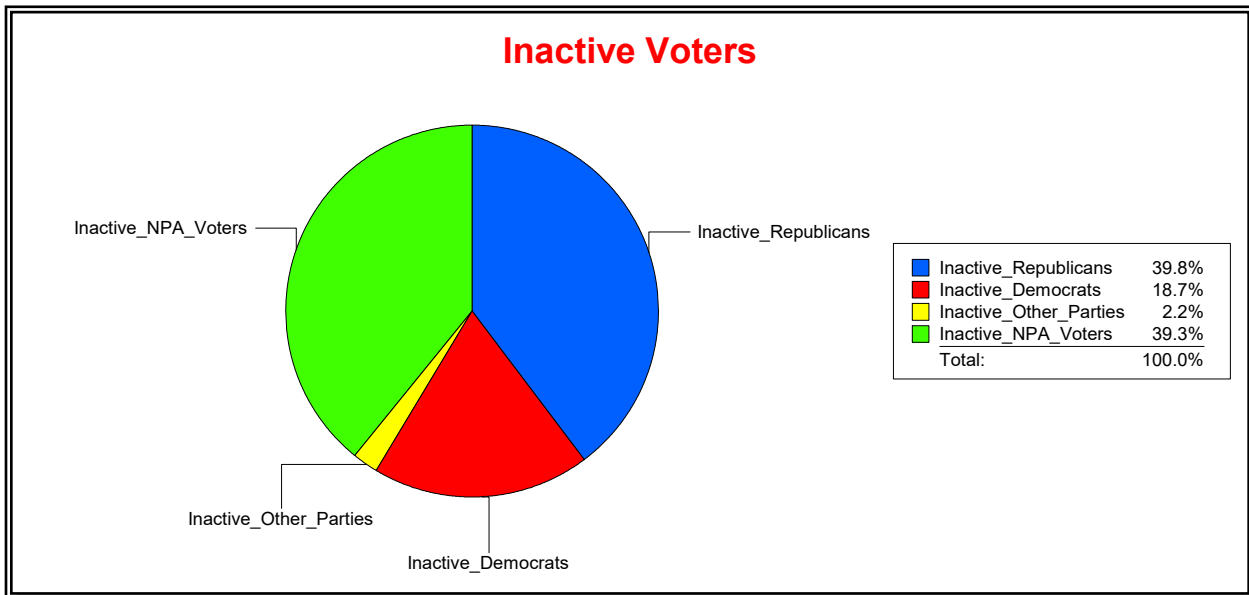

Vicky Oakes

Supervisor of Elections

St Johns County, FL

Date 12/2/2025

Time 08:09 AM

Graphs of District Registration

District	Active Registered Voters					Inactive Voters				
	Total	Dems	Reps	NonP	Other	Total	Dems	Reps	NonP	Other
<b>Tolomato CDD</b>	18,528	3,311	10,375	4,339	503	1,494	279	595	587	33