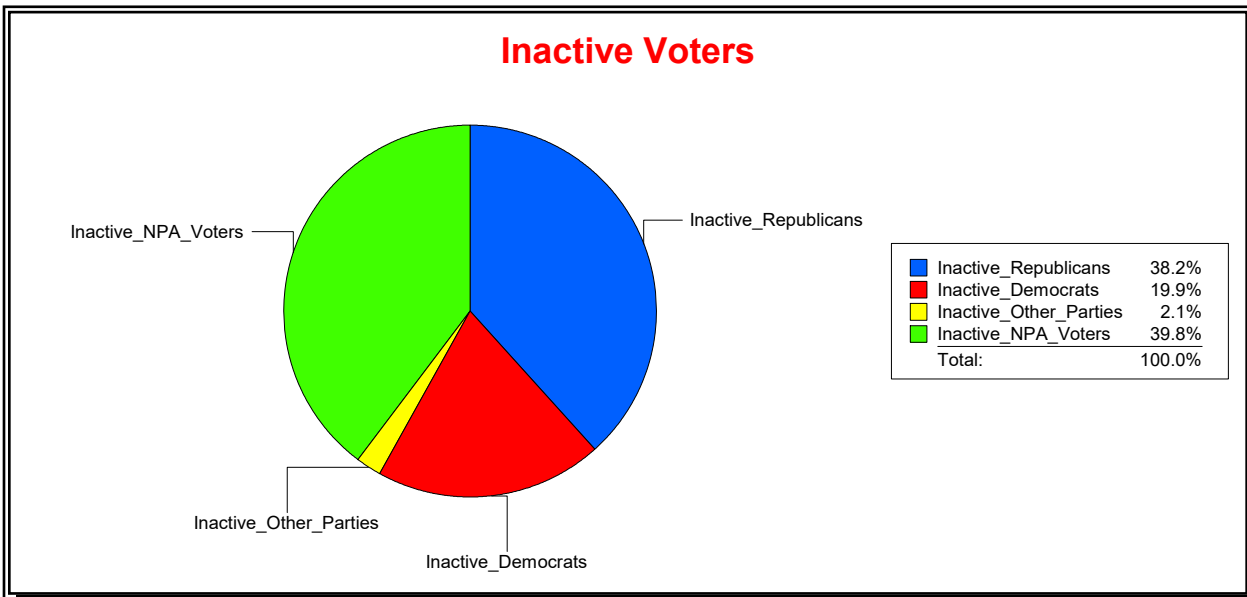

Vicky Oakes

Supervisor of Elections

St Johns County, FL

Date 12/2/2025

Time 08:09 AM

Graphs of District Registration

Active Registered Voters

Inactive Voters

District	Total	Dems	Reps	NonP	Other	Total	Dems	Reps	NonP	Other
Brandy Creek CDD	1,257	276	627	313	41	191	38	73	76	4