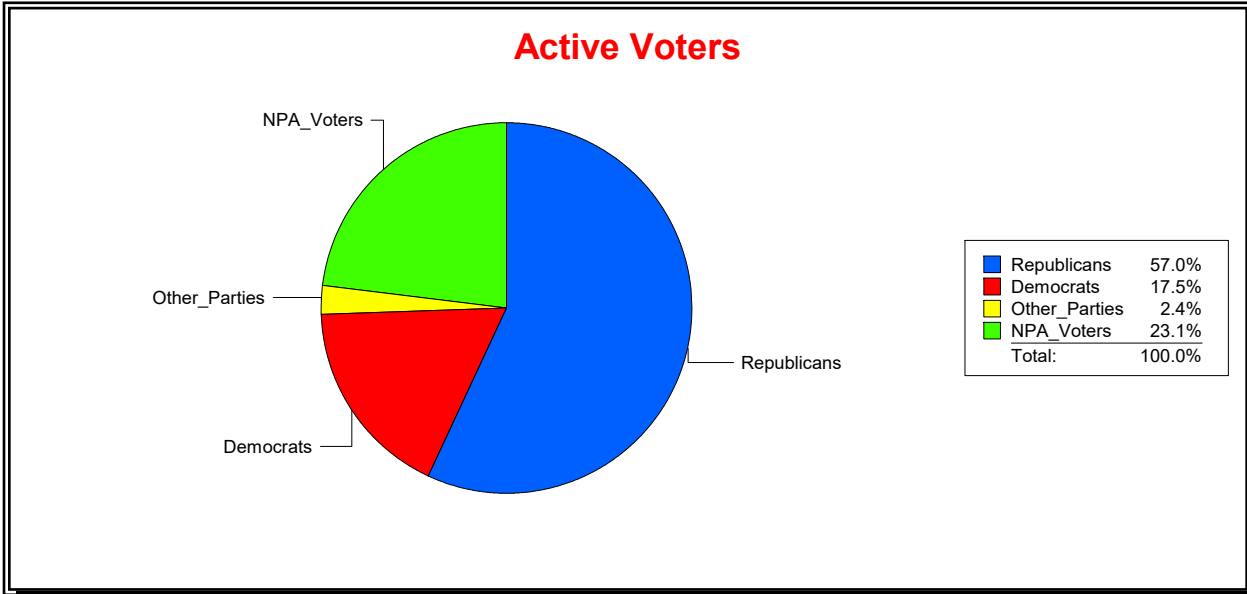

Date 12/2/2025

Time 08:09 AM

Graphs of District Registration

Active Registered Voters

Inactive Voters

District	Total	Dems	Reps	NonP	Other	Total	Dems	Reps	NonP	Other
Southaven Comm CDD	783	137	446	181	19	67	12	26	25	4