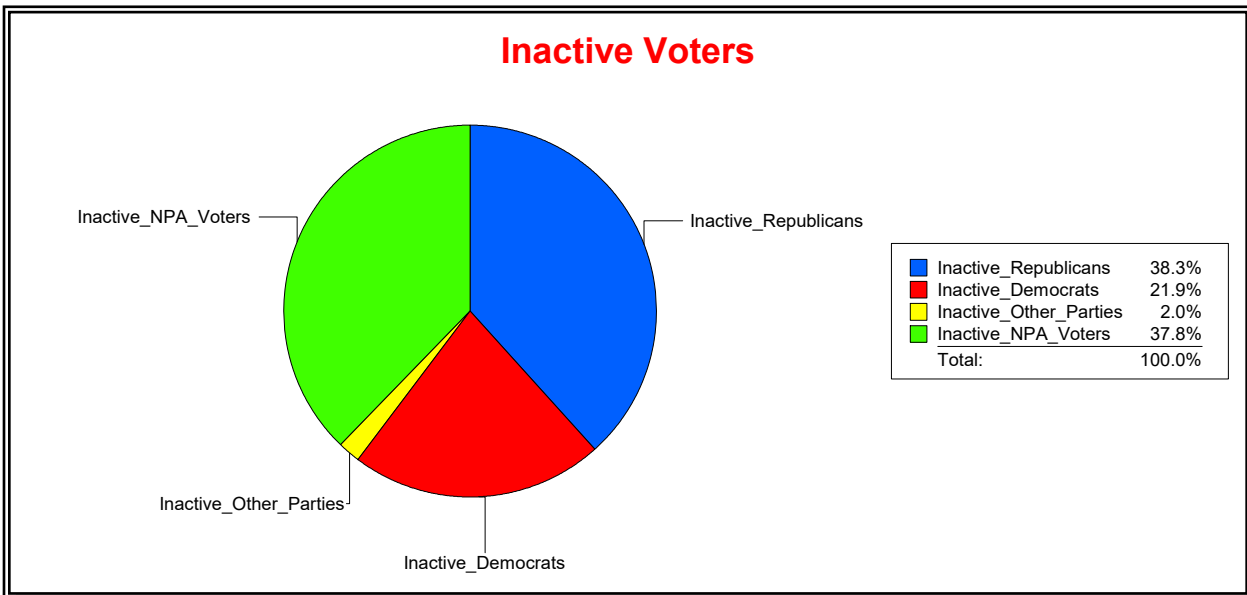

Vicky Oakes

Supervisor of Elections

St Johns County, FL

Date 12/2/2025

Time 08:09 AM

Graphs of District Registration

Active Registered Voters

Inactive Voters

District	Total	Dems	Reps	NonP	Other	Total	Dems	Reps	NonP	Other
World Commerce CDD	1,253	292	629	293	39	201	44	77	76	4