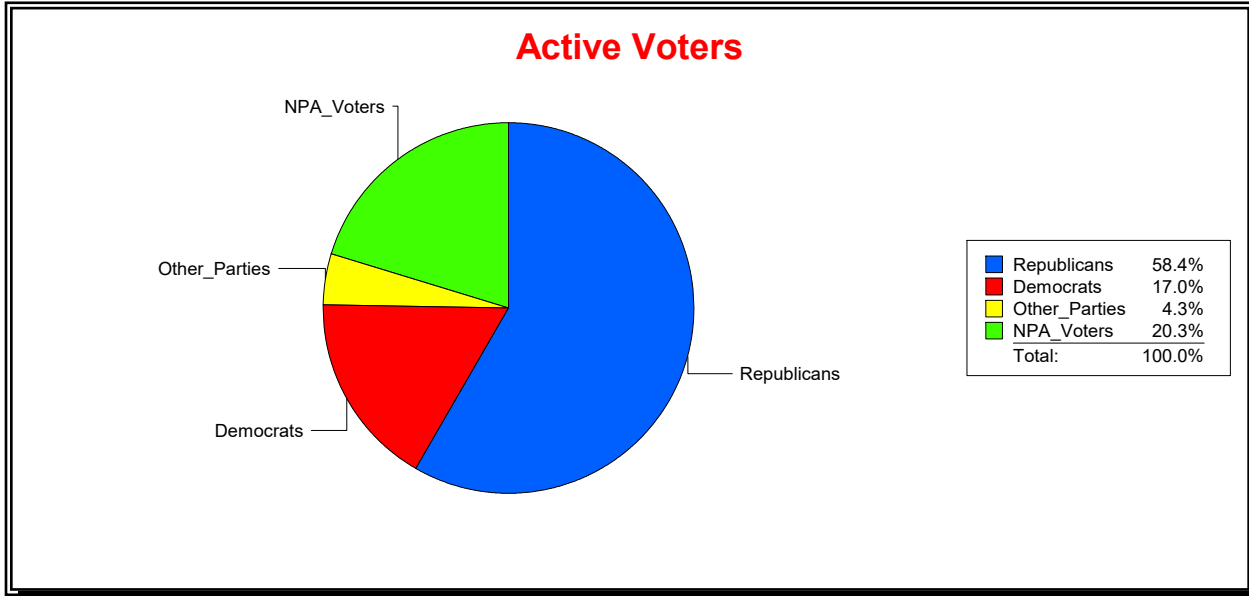

Vicky Oakes

Supervisor of Elections

St Johns County, FL

Date 12/2/2025

Time 08:09 AM

Graphs of District Registration

Active Registered Voters

Inactive Voters

District	Total	Dems	Reps	NonP	Other	Total	Dems	Reps	NonP	Other
Six Mile Creek CDD	2,955	501	1,726	601	127	220	37	89	87	7