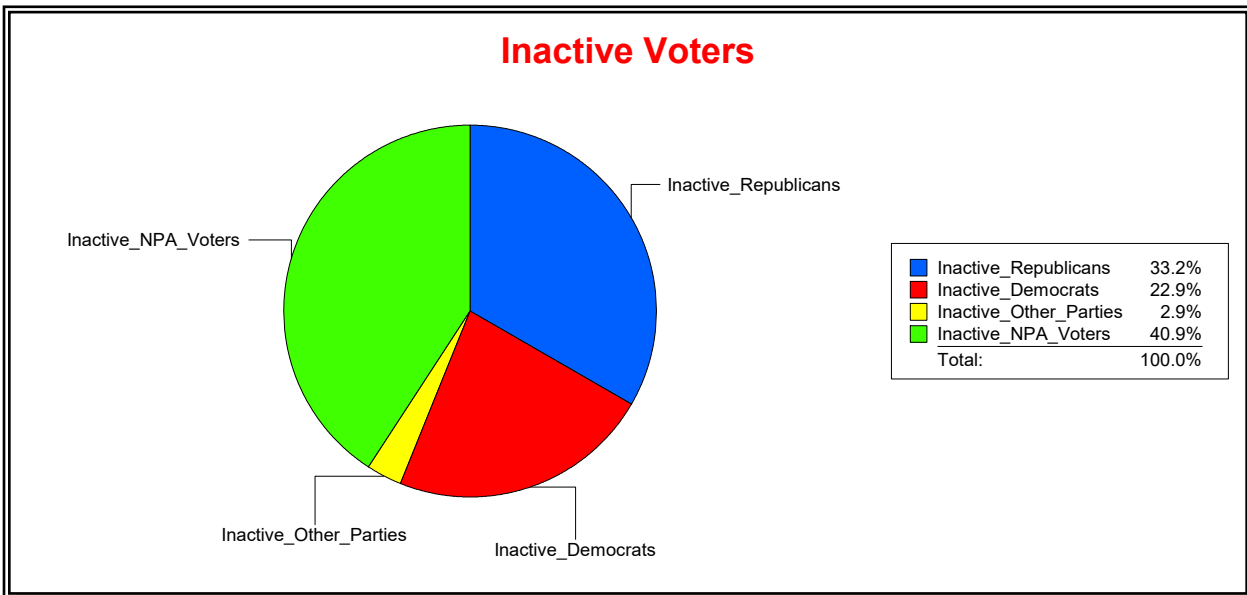

Vicky Oakes

Supervisor of Elections

St Johns County, FL

Date 12/2/2025

Time 08:09 AM

Graphs of District Registration

Active Registered Voters

Inactive Voters

District	Total	Dems	Reps	NonP	Other	Total	Dems	Reps	NonP	Other
Trout CreekCDD	3,871	663	2,156	909	143	340	78	113	139	10