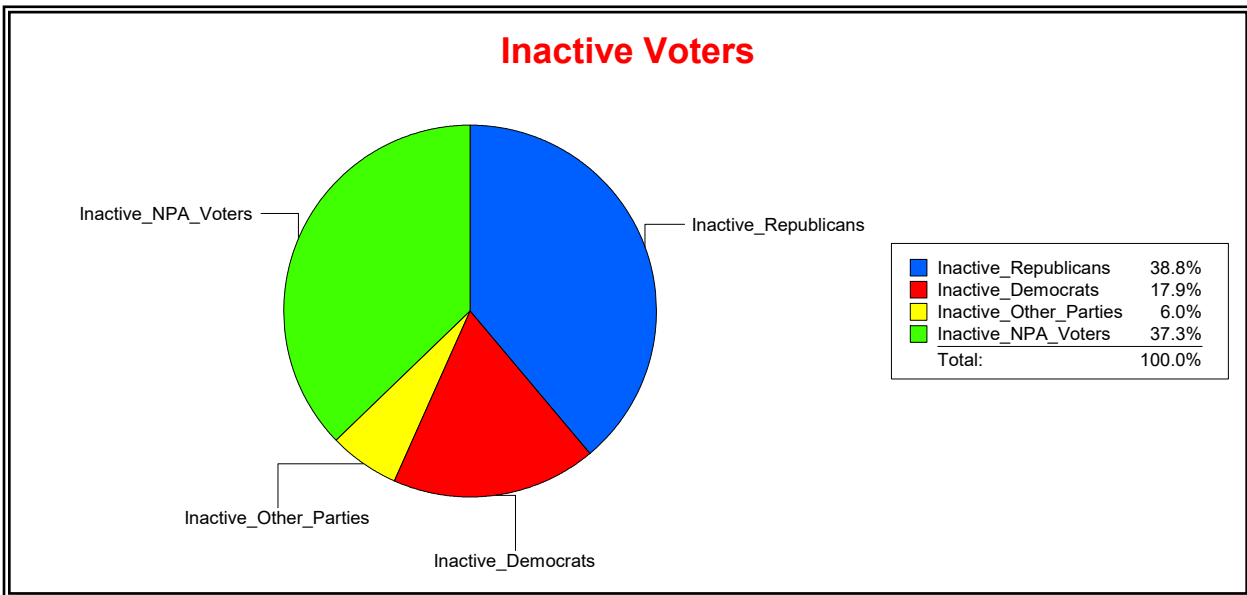

Date 12/2/2025

Time 08:09 AM

Graphs of District Registration

Active Registered Voters

Inactive Voters

District	Total	Dems	Reps	NonP	Other	Total	Dems	Reps	NonP	Other
Southaven Comm CDD	783	137	446	181	19	67	12	26	25	4