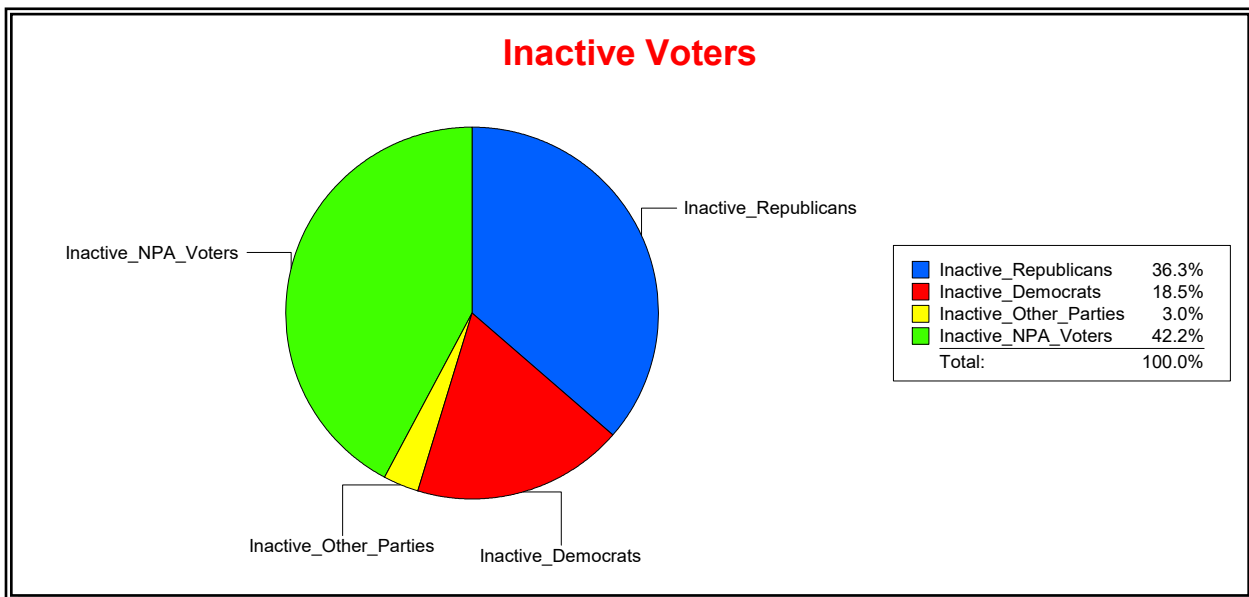

Vicky Oakes

Supervisor of Elections

St Johns County, FL

Date 12/2/2025

Time 08:09 AM

Graphs of District Registration

District	Active Registered Voters					Inactive Voters				
	Total	Dems	Reps	NonP	Other	Total	Dems	Reps	NonP	Other
<b>Bannon Lakes CDD</b>	1,427	295	733	334	65	135	25	49	57	4