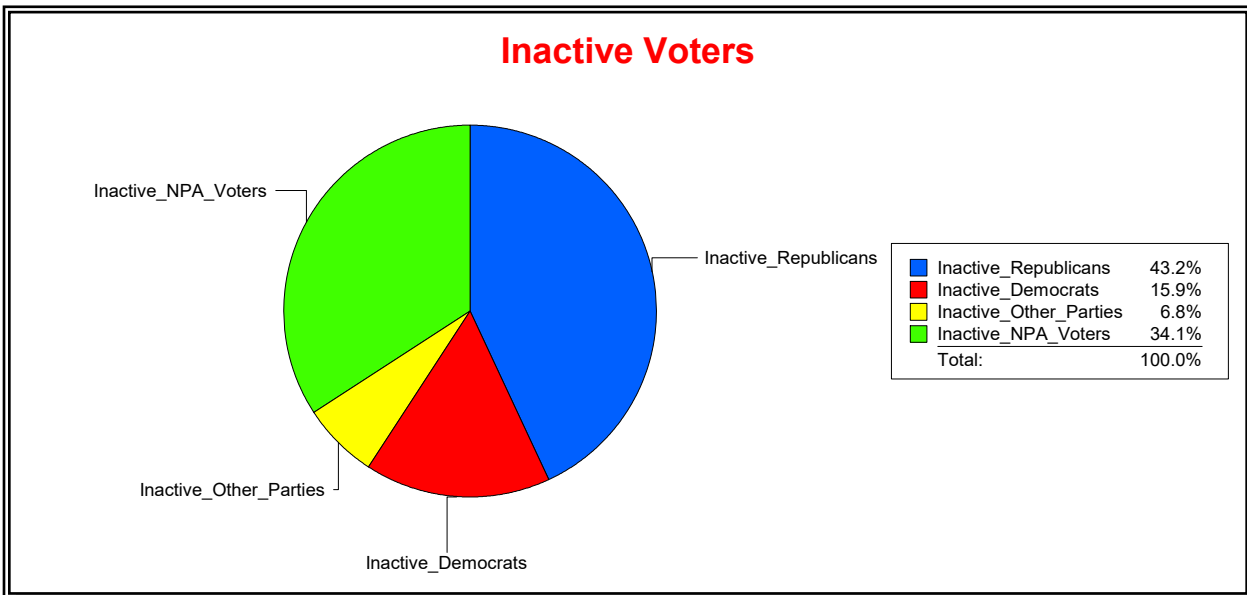

Date 12/2/2025

Time 08:09 AM

Graphs of District Registration

Active Registered Voters

Inactive Voters

District	Total	Dems	Reps	NonP	Other	Total	Dems	Reps	NonP	Other
Madeira CDD	725	119	466	117	23	44	7	19	15	3