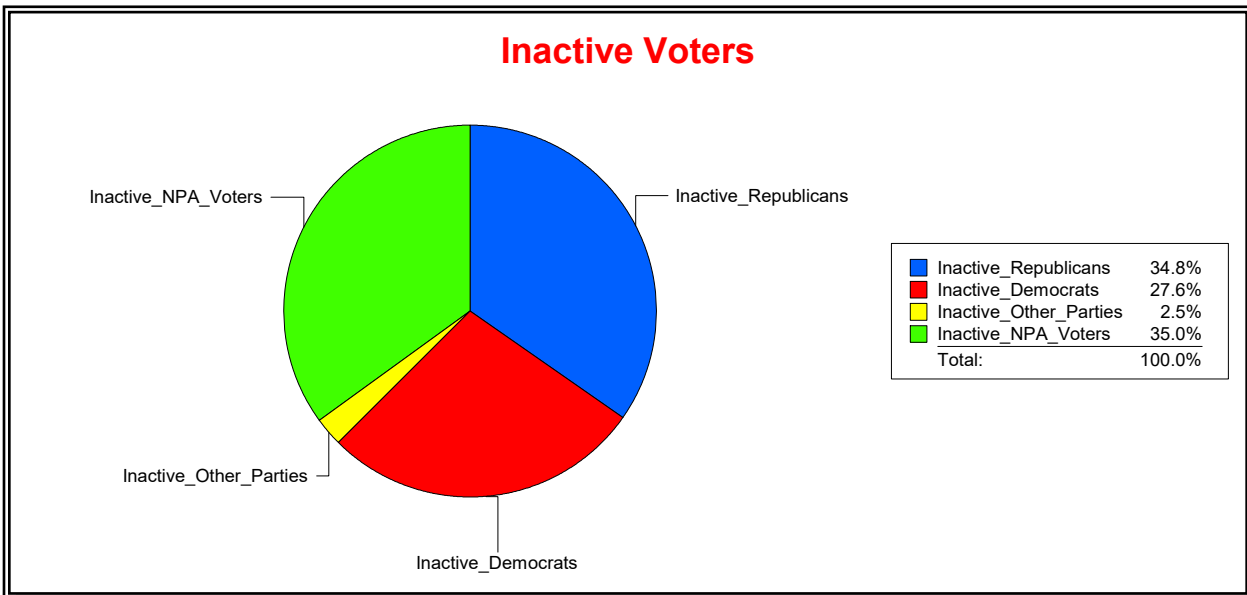

Date 12/2/2025

Time 08:09 AM

Graphs of District Registration

Active Registered Voters

Inactive Voters

District	Total	Dems	Reps	NonP	Other	Total	Dems	Reps	NonP	Other
County Commission - Dist 3	43,627	10,535	23,646	8,094	1,352	6,706	1,848	2,337	2,350	171