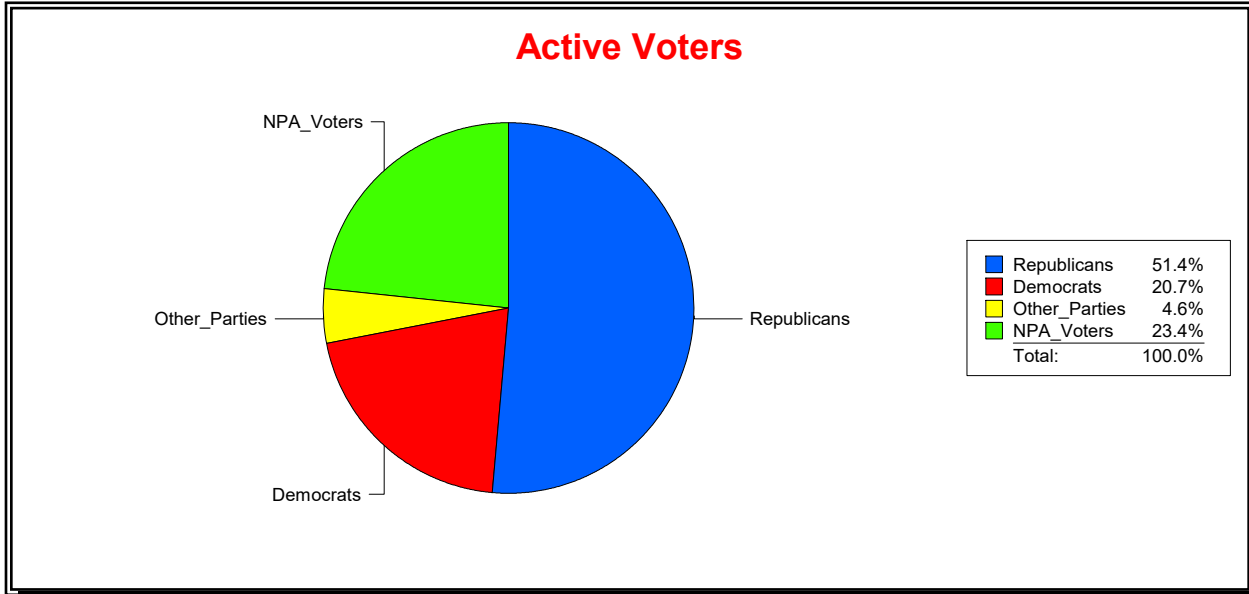

Vicky Oakes

Supervisor of Elections

St Johns County, FL

Date 12/2/2025

Time 08:09 AM

Graphs of District Registration

District	Active Registered Voters					Inactive Voters				
	Total	Dems	Reps	NonP	Other	Total	Dems	Reps	NonP	Other
<b>Bannon Lakes CDD</b>	1,427	295	733	334	65	135	25	49	57	4