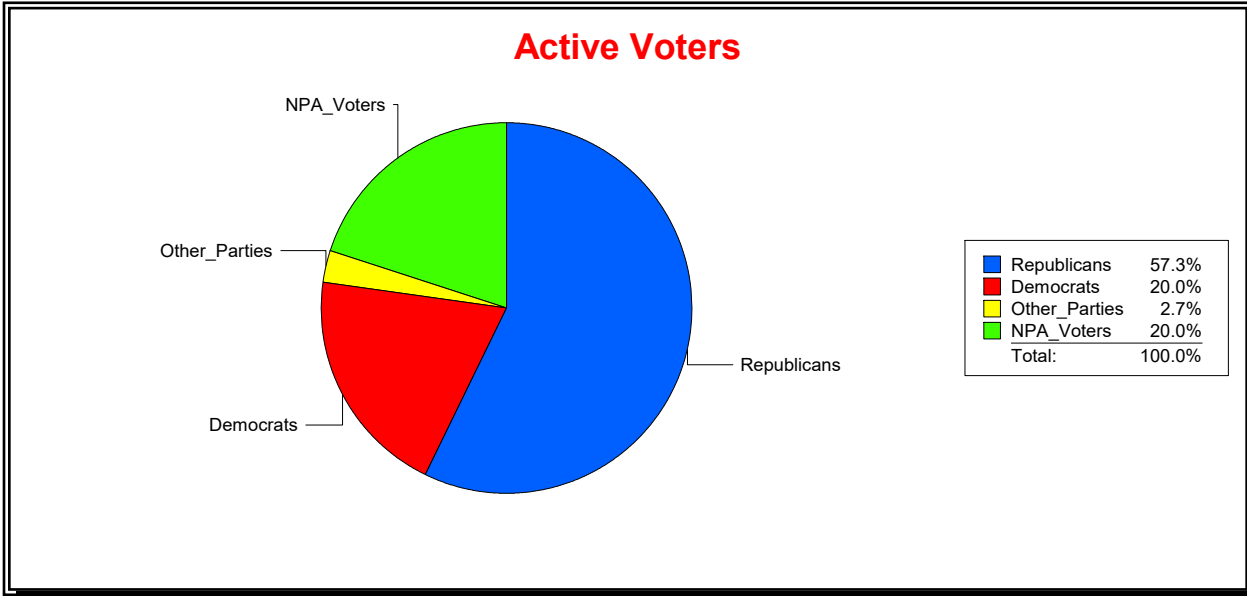

Vicky Oakes

Supervisor of Elections

St Johns County, FL

Date 12/2/2025

Time 08:09 AM

Graphs of District Registration

Active Registered Voters

Inactive Voters

District	Total	Dems	Reps	NonP	Other	Total	Dems	Reps	NonP	Other
Sweetwater Creek CDD	1,547	310	886	309	42	151	34	49	63	5