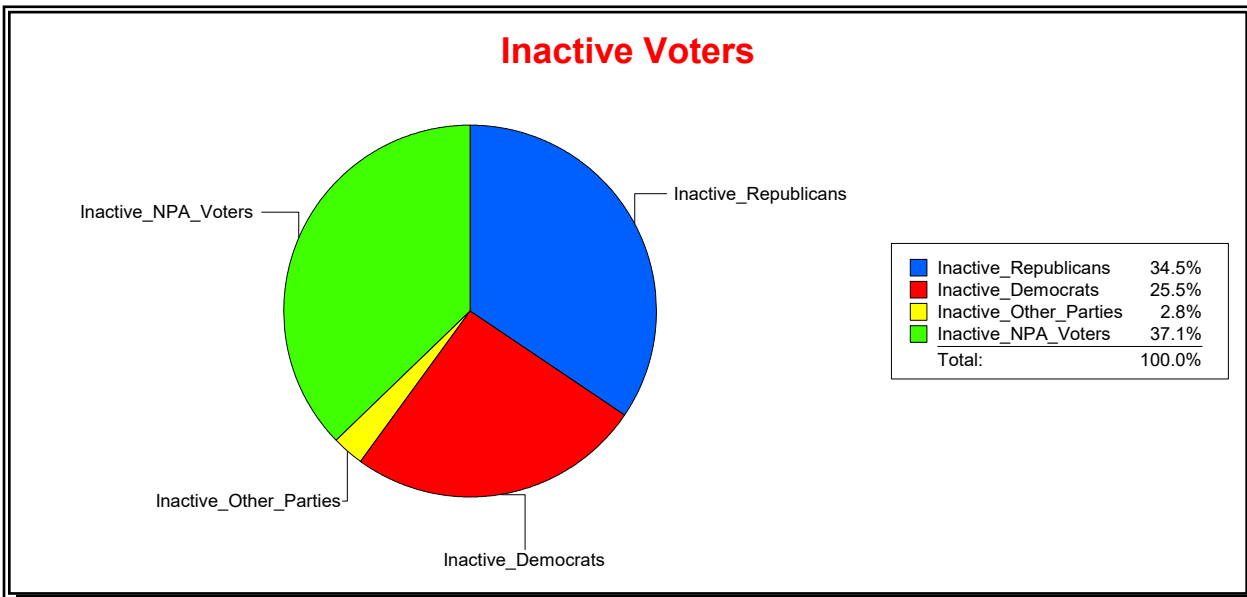

Date 12/2/2025

Time 08:09 AM

Graphs of District Registration

Active Registered Voters

Inactive Voters

District	Total	Dems	Reps	NonP	Other	Total	Dems	Reps	NonP	Other
County Commission - Dist 5	47,263	11,076	24,621	9,920	1,646	6,656	1,696	2,299	2,472	189