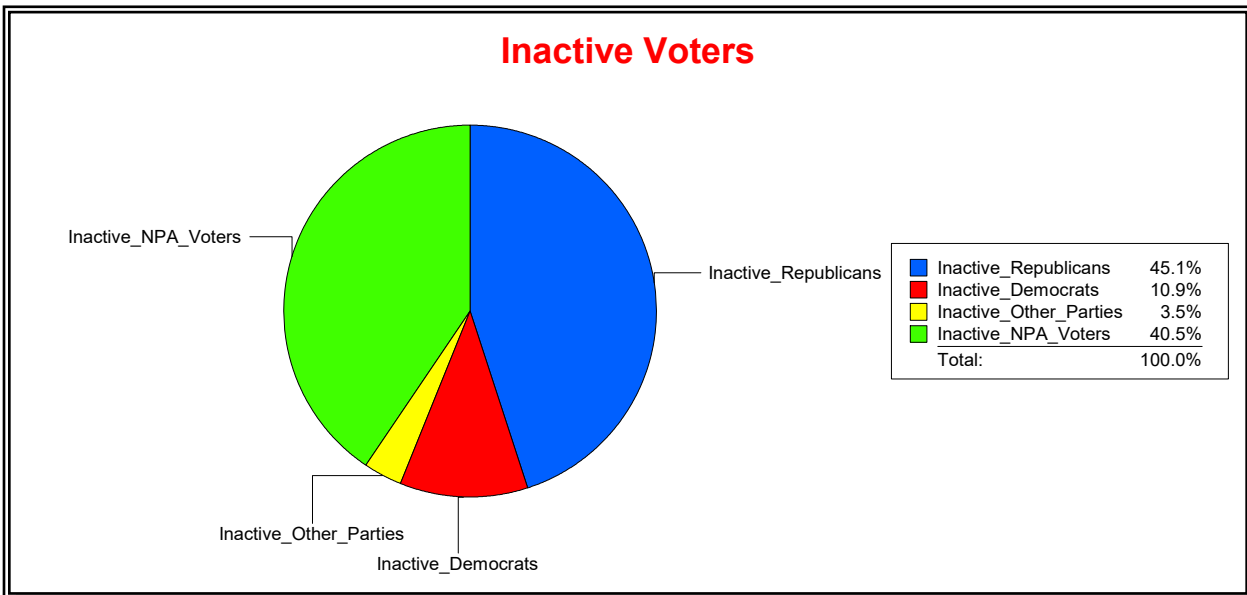

Vicky Oakes

Supervisor of Elections

St Johns County, FL

Date 12/2/2025

Time 08:09 AM

Graphs of District Registration

Active Registered Voters

Inactive Voters

District	Total	Dems	Reps	NonP	Other	Total	Dems	Reps	NonP	Other
Twin Creeks North CDD	1,833	317	1,043	389	84	257	28	116	104	9