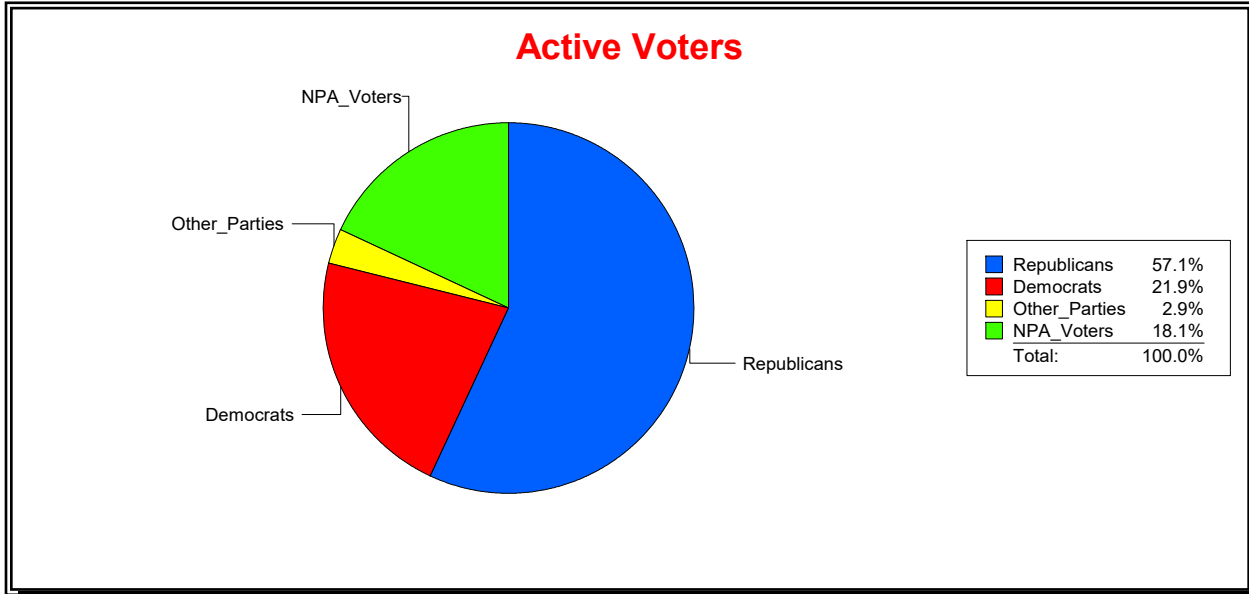

Vicky Oakes

Supervisor of Elections

St Johns County, FL

Date 12/2/2025

Time 08:09 AM

Graphs of District Registration

Active Registered Voters

Inactive Voters

District	Total	Dems	Reps	NonP	Other	Total	Dems	Reps	NonP	Other
US Congress - Dist 6	31,476	6,902	17,962	5,703	909	4,668	1,139	1,746	1,676	107