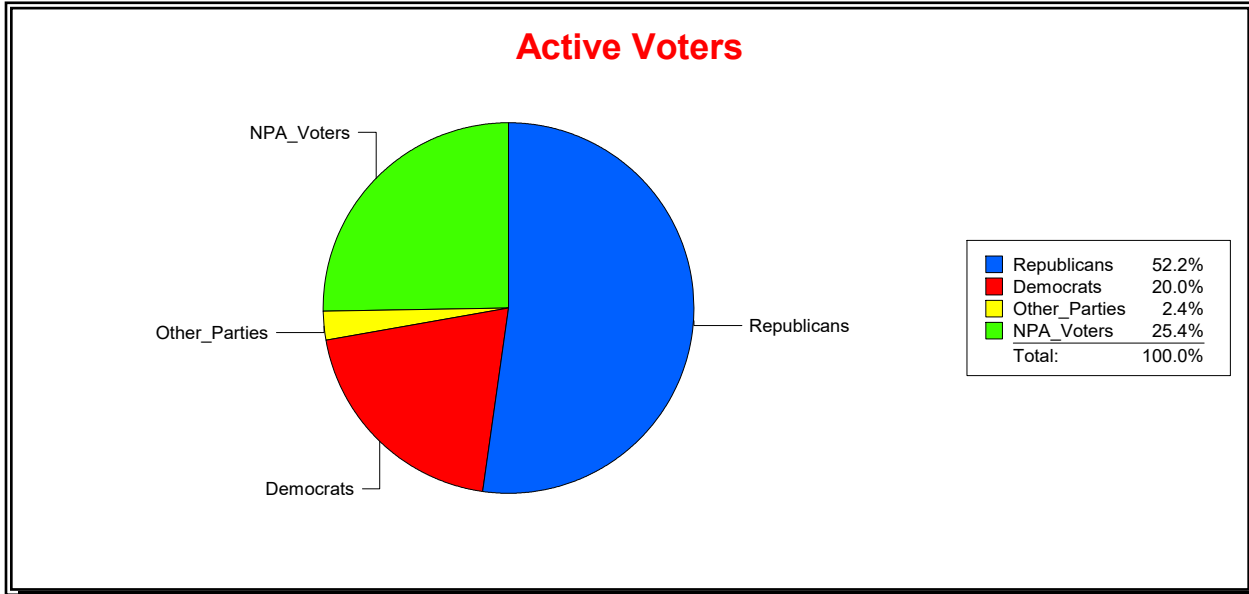

St Johns County, FL

Date 12/2/2025

Time 08:09 AM

Graphs of District Registration

Active Registered Voters

Inactive Voters

District	Total	Dems	Reps	NonP	Other	Total	Dems	Reps	NonP	Other
Glen St Johns CDD	990	198	517	251	24	131	21	50	58	2