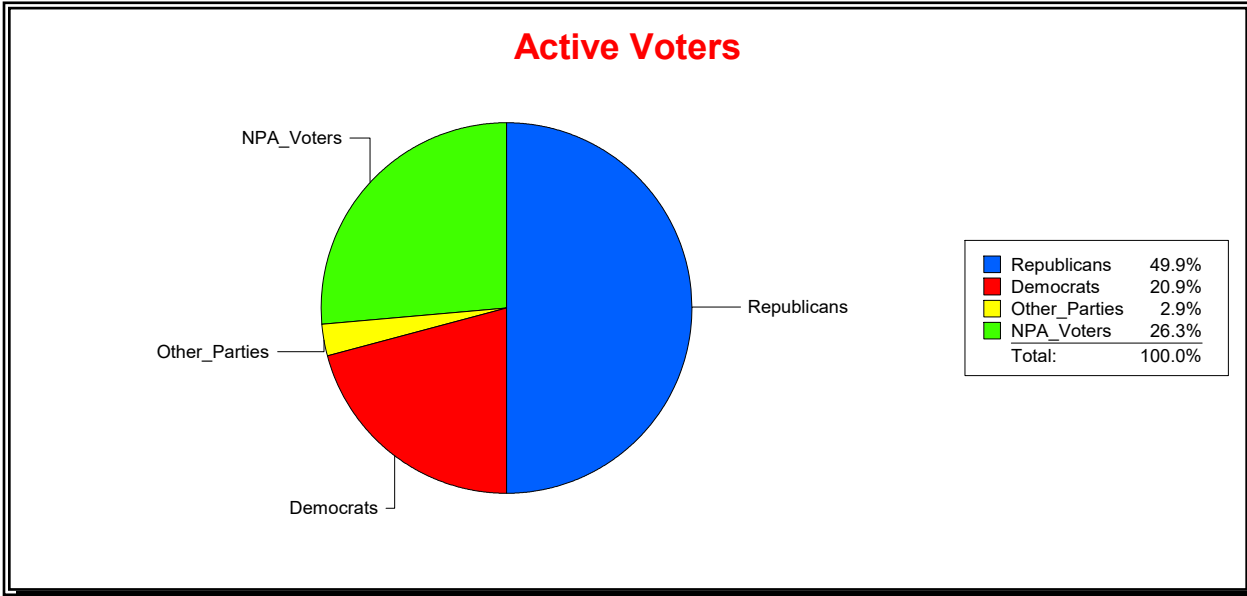

Date 12/2/2025

Time 08:09 AM

Graphs of District Registration

Active Registered Voters

Inactive Voters

District	Total	Dems	Reps	NonP	Other	Total	Dems	Reps	NonP	Other
Durbin Crossing CDD	4,421	924	2,205	1,164	128	614	137	207	258	12