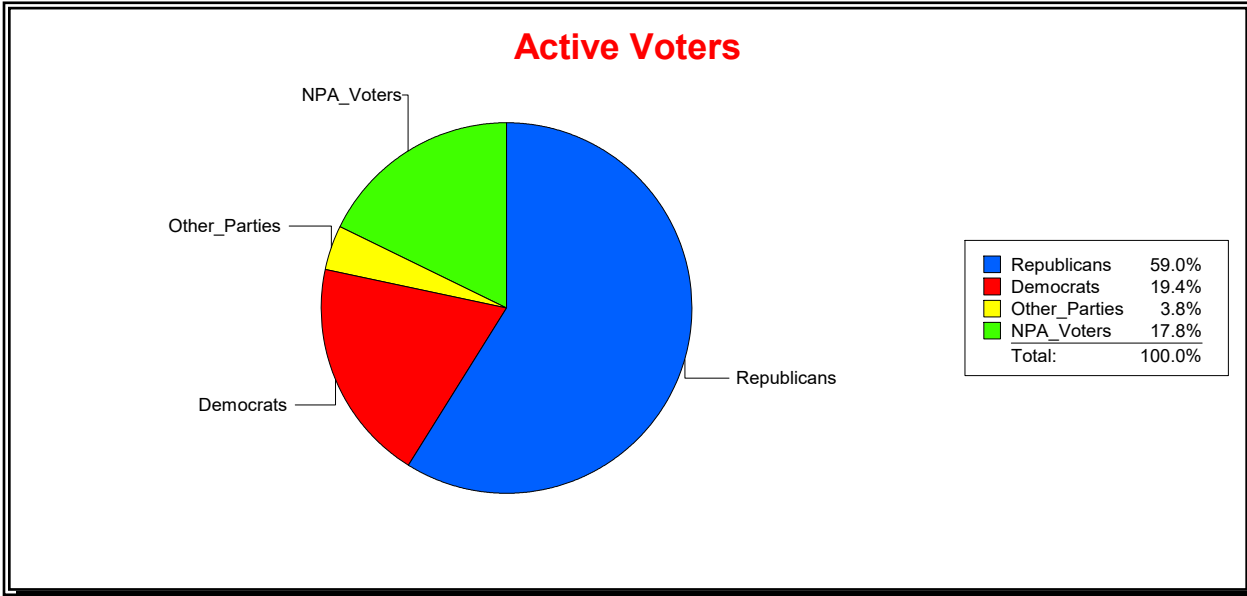

Vicky Oakes

Supervisor of Elections

St Johns County, FL

Date 12/2/2025

Time 08:09 AM

Graphs of District Registration

Active Registered Voters

Inactive Voters

District	Total	Dems	Reps	NonP	Other	Total	Dems	Reps	NonP	Other
Rivers Edge II CDD	1,156	224	682	206	44	17	5	5	7	0