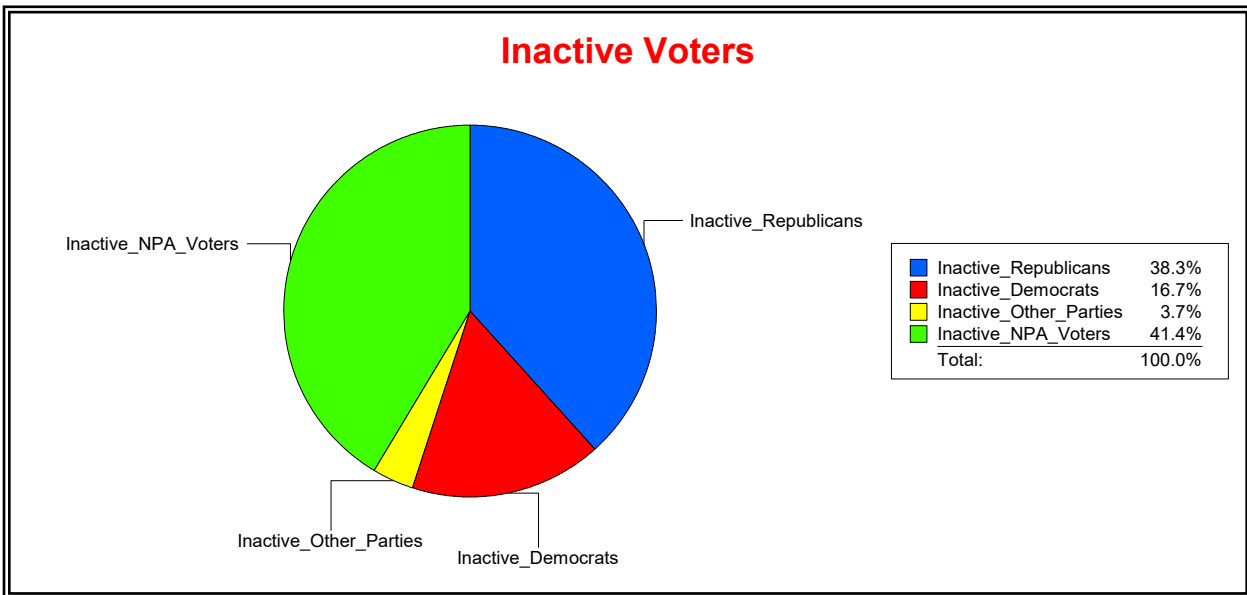

Graphs of District Registration

Active Registered Voters

Inactive Voters

District	Total	Dems	Reps	NonP	Other	Total	Dems	Reps	NonP	Other
Meadow View At Twin Creeks	2,339	401	1,273	583	82	162	27	62	67	6

Vicky Oakes