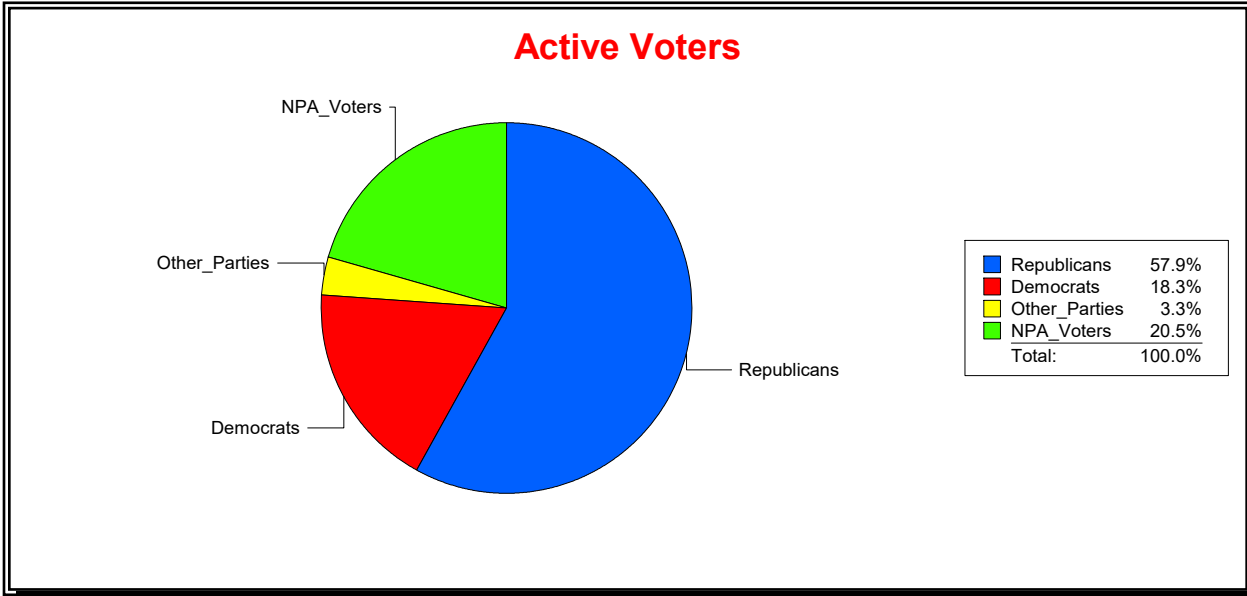

Vicky Oakes

Supervisor of Elections

St Johns County, FL

Date 12/2/2025

Time 08:09 AM

Graphs of District Registration

Active Registered Voters

Inactive Voters

District	Total	Dems	Reps	NonP	Other	Total	Dems	Reps	NonP	Other
County Commission - Dist 2	50,532	9,243	29,271	10,359	1,659	6,688	1,477	2,596	2,459	156