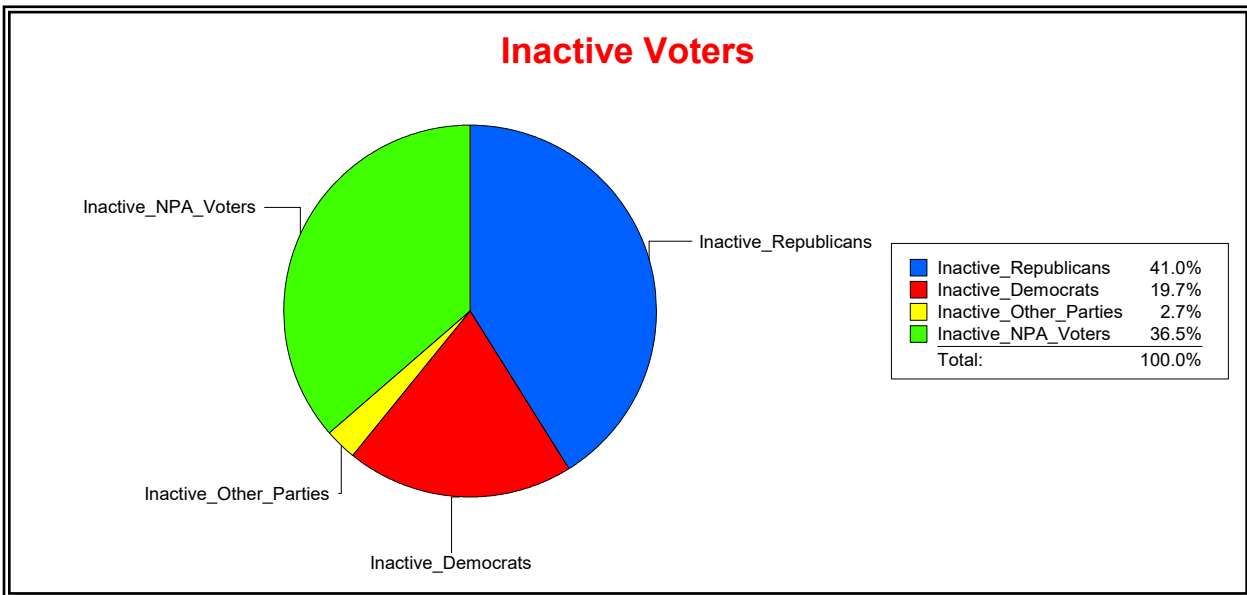

Vicky Oakes

Supervisor of Elections

St Johns County, FL

Date 12/2/2025

Time 08:09 AM

Graphs of District Registration

Active Registered Voters

Inactive Voters

District	Total	Dems	Reps	NonP	Other	Total	Dems	Reps	NonP	Other
County Commission - Dist 4	46,072	7,911	26,748	10,178	1,235	4,921	971	2,020	1,795	135