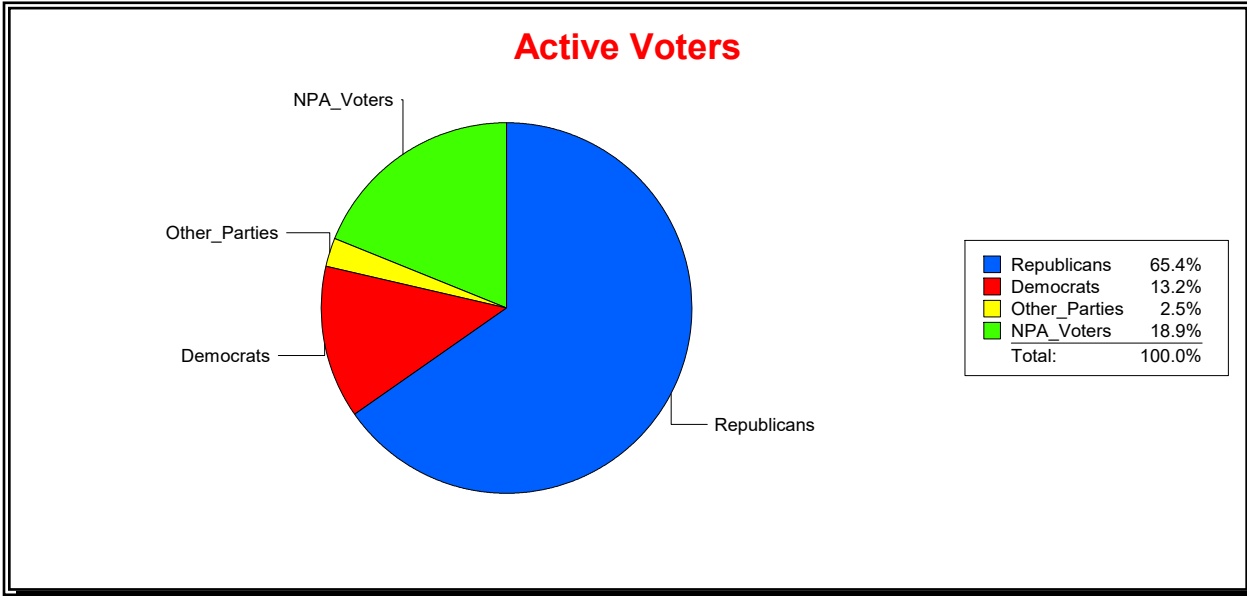

Vicky Oakes

Supervisor of Elections

St Johns County, FL

Date 12/2/2025

Time 08:09 AM

Graphs of District Registration

Active Registered Voters

Inactive Voters

District	Total	Dems	Reps	NonP	Other	Total	Dems	Reps	NonP	Other
Sampson Creek CDD	1,914	253	1,251	362	48	215	39	106	68	2