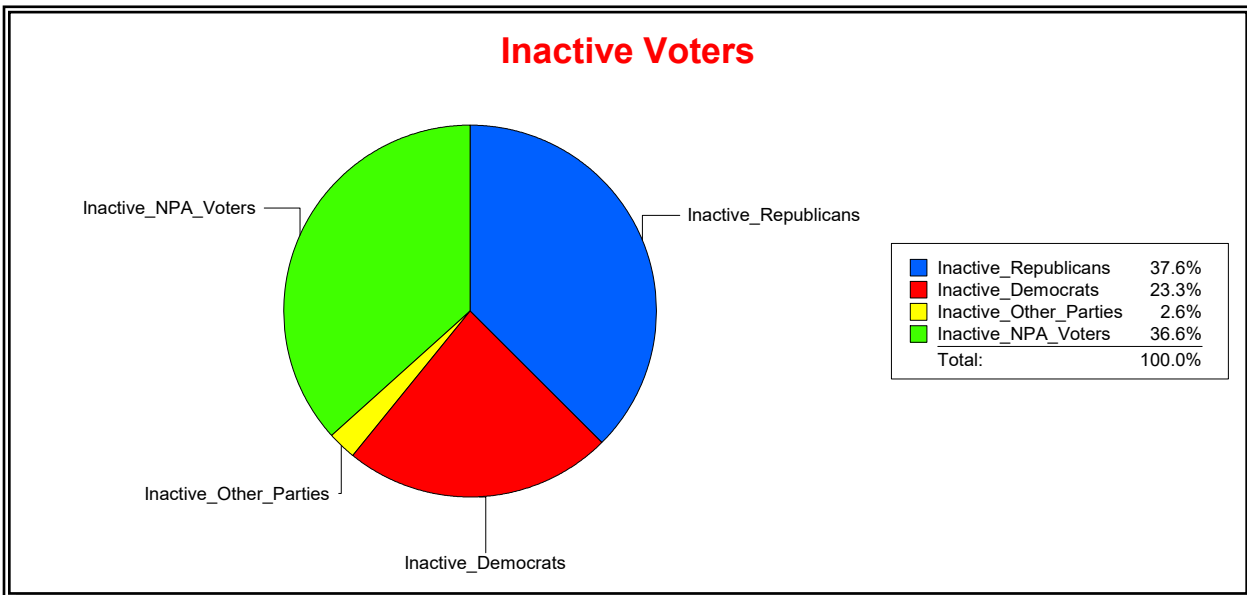

Active Registered Voters

Inactive Voters

District	Total	Dems	Reps	NonP	Other	Total	Dems	Reps	NonP	Other
US Congress - Dist 5	200,852	39,968	112,269	42,352	6,263	25,688	5,985	9,651	9,393	659

Vicky Oakes

Supervisor of Elections