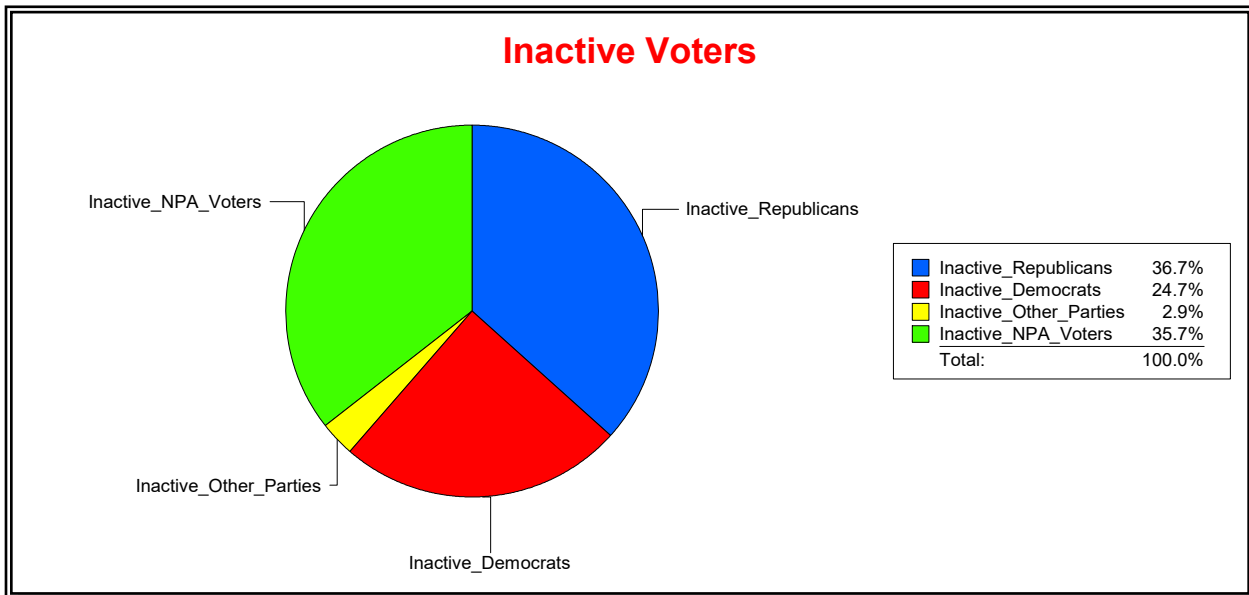

Vicky Oakes

Supervisor of Elections

St Johns County, FL

Date 12/2/2025

Time 08:09 AM

Graphs of District Registration

District	Active Registered Voters					Inactive Voters				
	Total	Dems	Reps	NonP	Other	Total	Dems	Reps	NonP	Other
St Augustine Beach	5,347	1,401	2,705	1,097	144	656	162	241	234	19