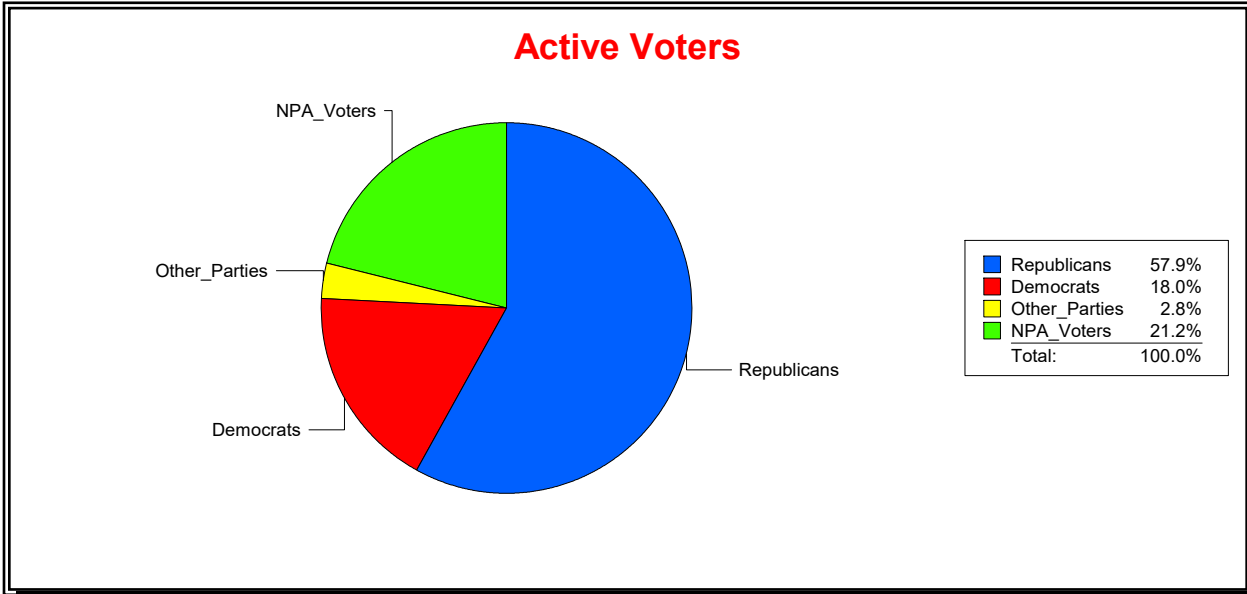

Vicky Oakes

Supervisor of Elections

St Johns County, FL

Date 12/2/2025

Time 08:09 AM

Graphs of District Registration

Active Registered Voters

Inactive Voters

District	Total	Dems	Reps	NonP	Other	Total	Dems	Reps	NonP	Other
County Commission - Dist 1	44,656	8,048	25,869	9,472	1,267	5,353	1,122	2,131	1,985	115