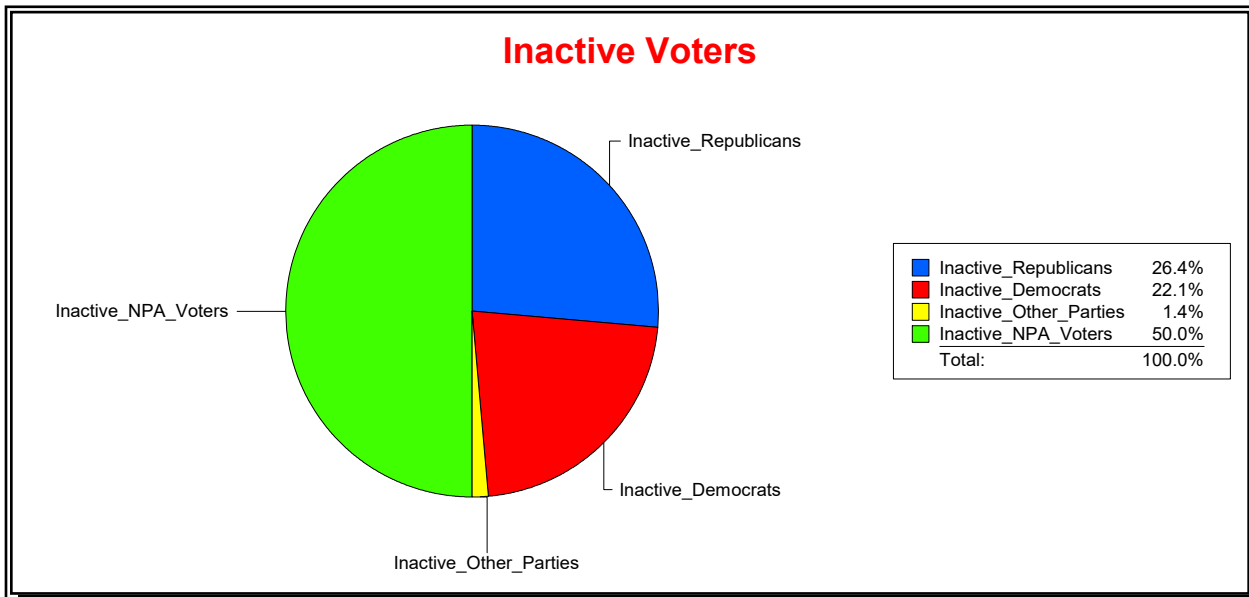

Vicky Oakes

Supervisor of Elections

St Johns County, FL

Date 12/2/2025

Time 08:09 AM

Graphs of District Registration

Active Registered Voters

Inactive Voters

District	Total	Dems	Reps	NonP	Other	Total	Dems	Reps	NonP	Other
Heritage Park CDD	1,264	332	633	249	50	208	46	55	104	3