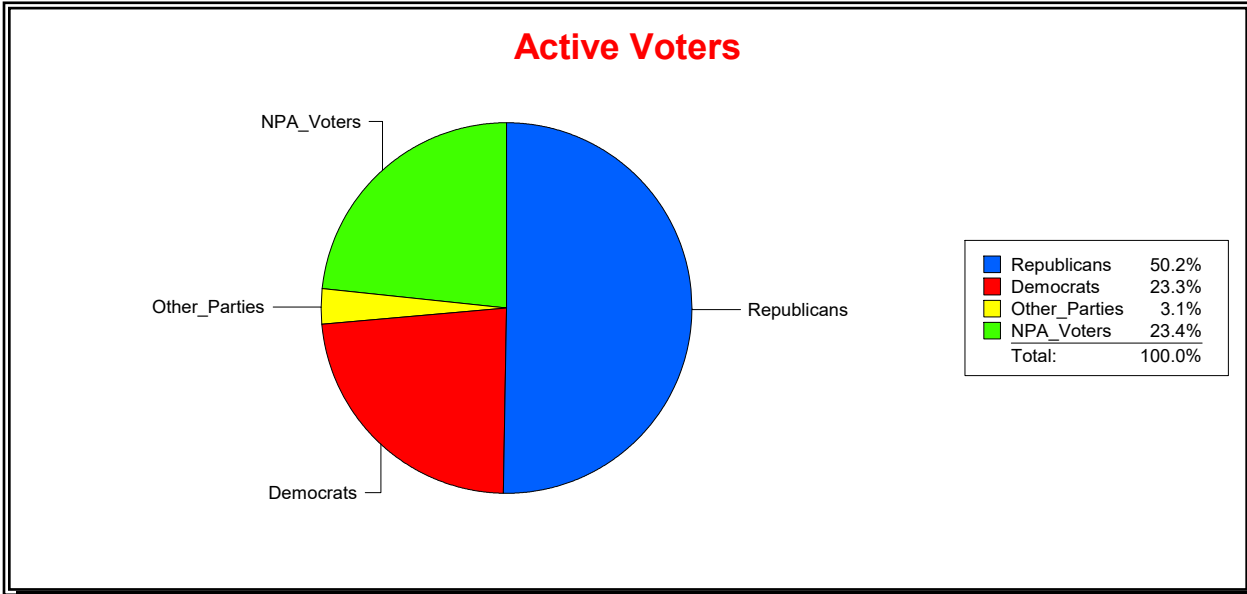

Vicky Oakes

Supervisor of Elections

St Johns County, FL

Date 12/2/2025

Time 08:09 AM

Graphs of District Registration

Active Registered Voters

Inactive Voters

District	Total	Dems	Reps	NonP	Other	Total	Dems	Reps	NonP	Other
World Commerce CDD	1,253	292	629	293	39	201	44	77	76	4