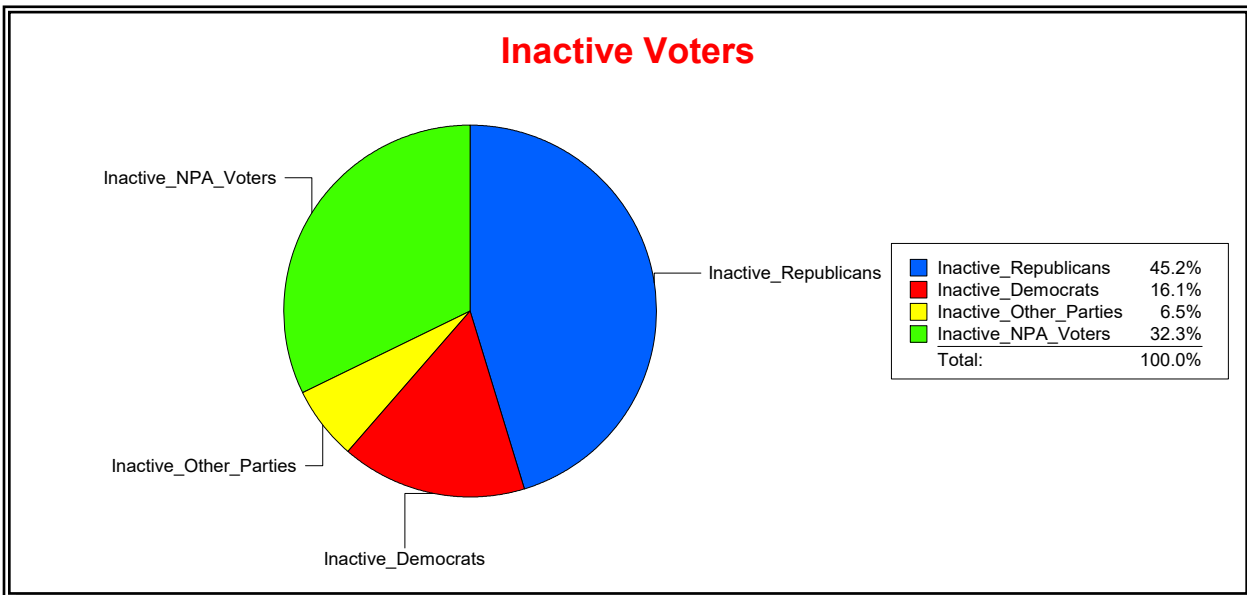

Vicky Oakes

Supervisor of Elections

St Johns County, FL

Date 12/2/2025

Time 08:09 AM

Graphs of District Registration

Active Registered Voters

Inactive Voters

District	Total	Dems	Reps	NonP	Other	Total	Dems	Reps	NonP	Other
Grand Oaks CDD	752	147	414	158	33	31	5	14	10	2