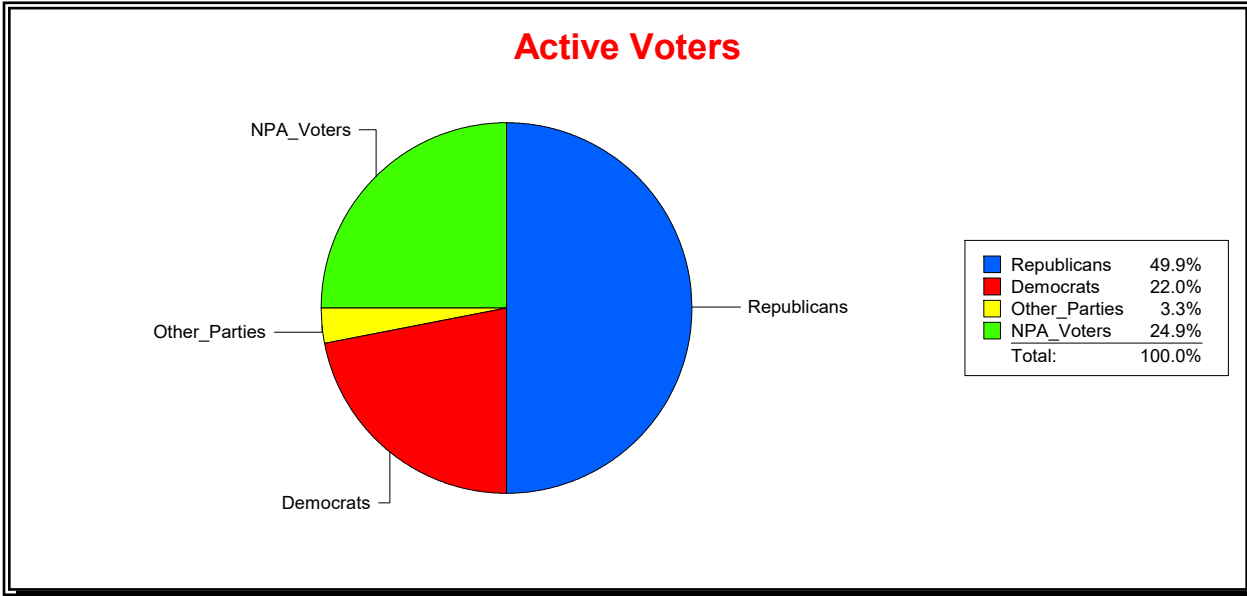

Vicky Oakes

Supervisor of Elections

St Johns County, FL

Date 12/2/2025

Time 08:09 AM

Graphs of District Registration

Active Registered Voters

Inactive Voters

District	Total	Dems	Reps	NonP	Other	Total	Dems	Reps	NonP	Other
Brandy Creek CDD	1,257	276	627	313	41	191	38	73	76	4