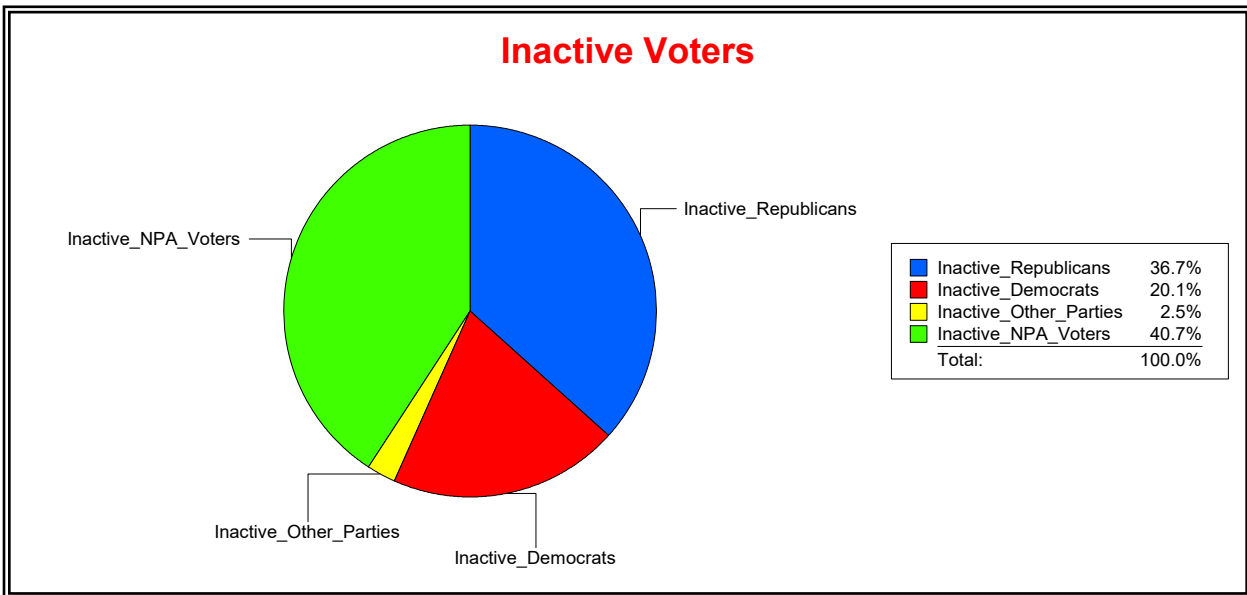

Vicky Oakes

Supervisor of Elections

St Johns County, FL

Date 12/2/2025

Time 08:09 AM

Graphs of District Registration

Active Registered Voters

Inactive Voters

District	Total	Dems	Reps	NonP	Other	Total	Dems	Reps	NonP	Other
Aberdeen CDD	3,487	686	1,796	887	118	567	114	208	231	14