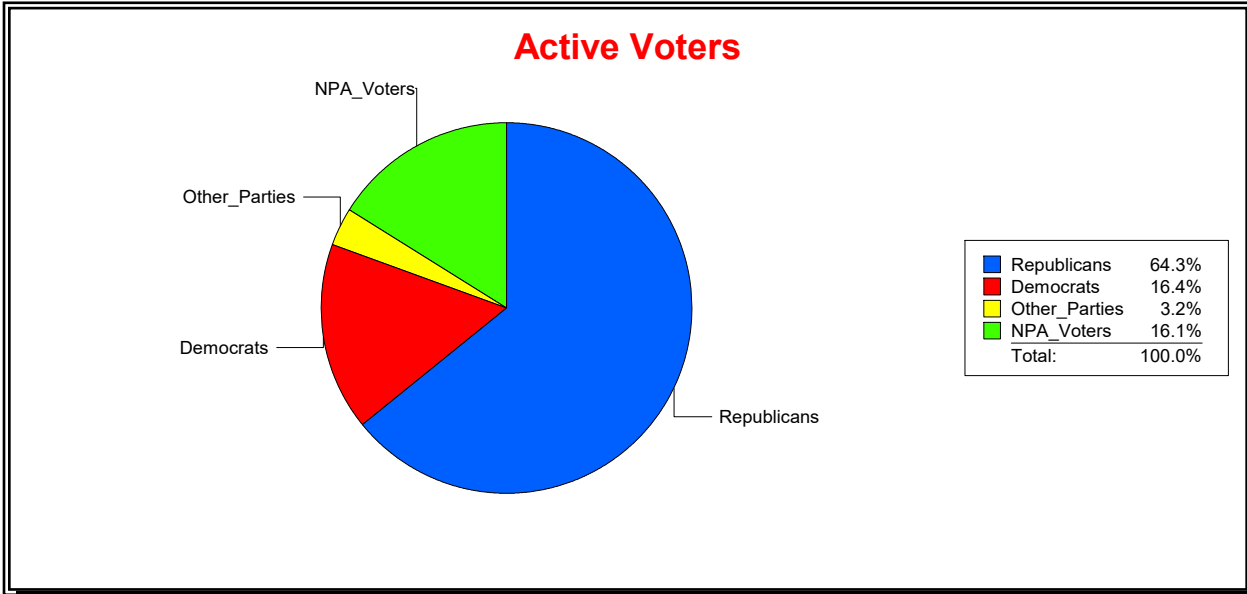

Date 12/2/2025

Time 08:09 AM

Graphs of District Registration

Active Registered Voters

Inactive Voters

District	Total	Dems	Reps	NonP	Other	Total	Dems	Reps	NonP	Other
Madeira CDD	725	119	466	117	23	44	7	19	15	3