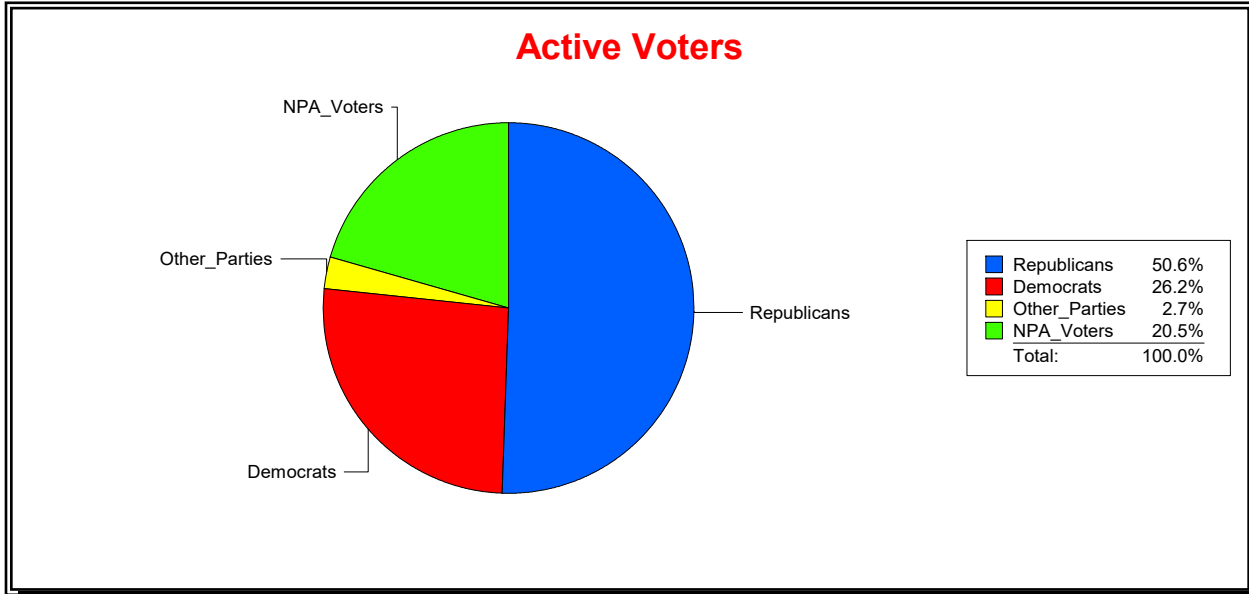

Vicky Oakes

Supervisor of Elections

St Johns County, FL

Date 12/2/2025

Time 08:09 AM

Graphs of District Registration

District	Active Registered Voters					Inactive Voters				
	Total	Dems	Reps	NonP	Other	Total	Dems	Reps	NonP	Other
St Augustine Beach	5,347	1,401	2,705	1,097	144	656	162	241	234	19