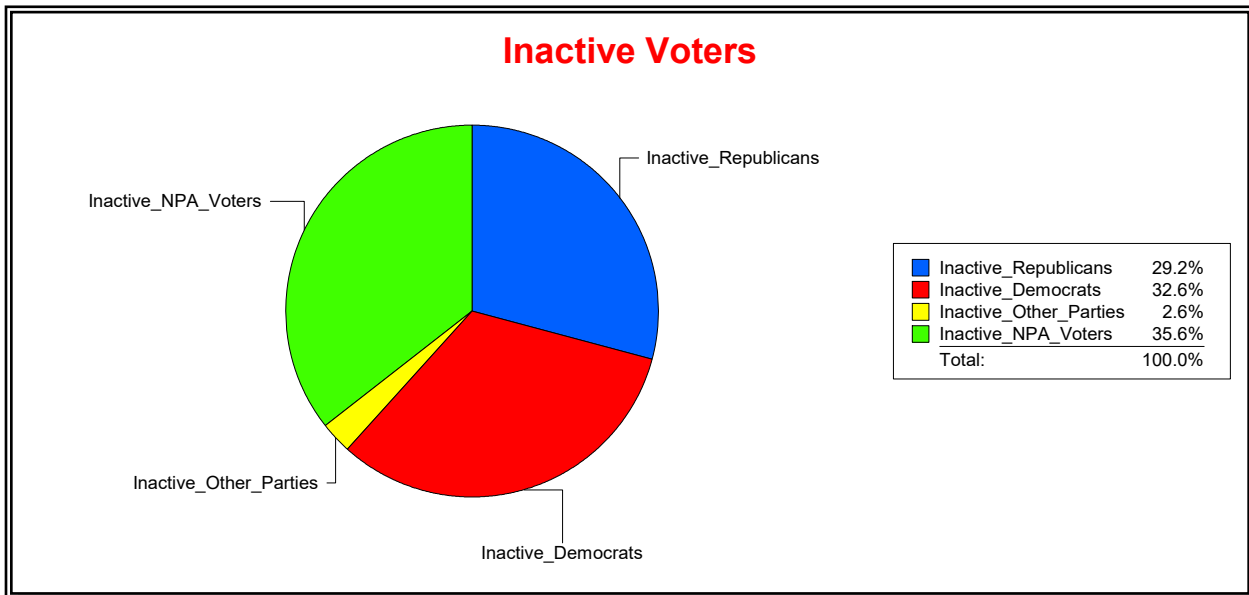

Vicky Oakes

Supervisor of Elections

St Johns County, FL

Date 12/2/2025

Time 08:09 AM

Graphs of District Registration

District	Active Registered Voters					Inactive Voters				
	Total	Dems	Reps	NonP	Other	Total	Dems	Reps	NonP	Other
St Augustine	10,199	3,181	4,503	2,138	377	1,892	617	552	674	49