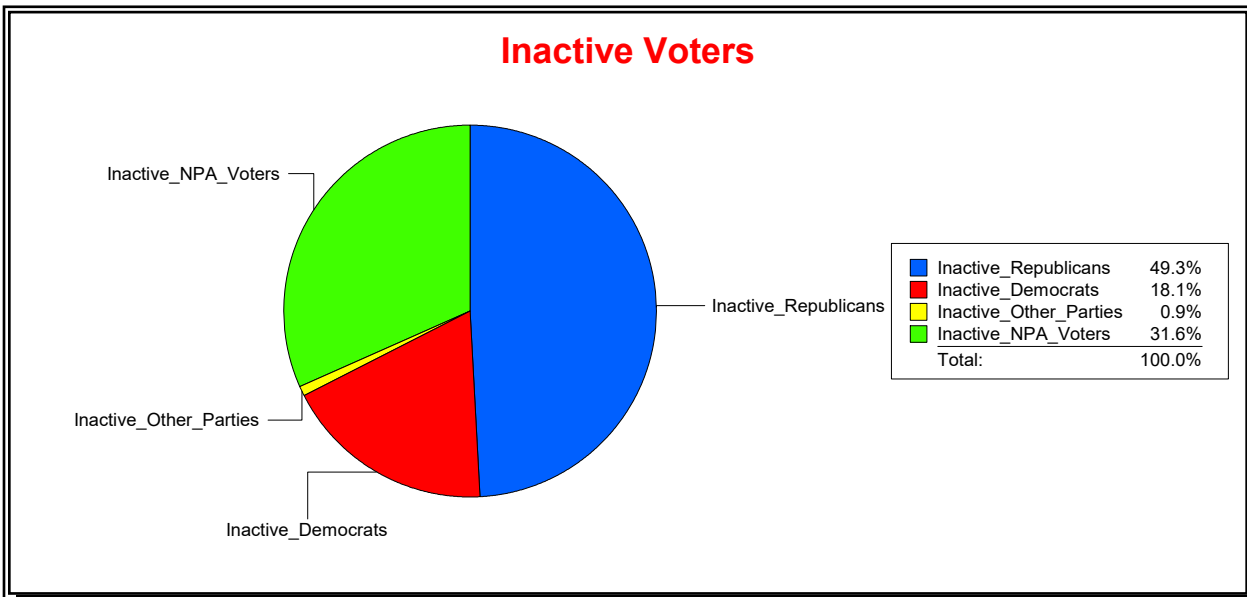

Vicky Oakes

Supervisor of Elections

St Johns County, FL

Date 12/2/2025

Time 08:09 AM

Graphs of District Registration

Active Registered Voters

Inactive Voters

District	Total	Dems	Reps	NonP	Other	Total	Dems	Reps	NonP	Other
Sampson Creek CDD	1,914	253	1,251	362	48	215	39	106	68	2