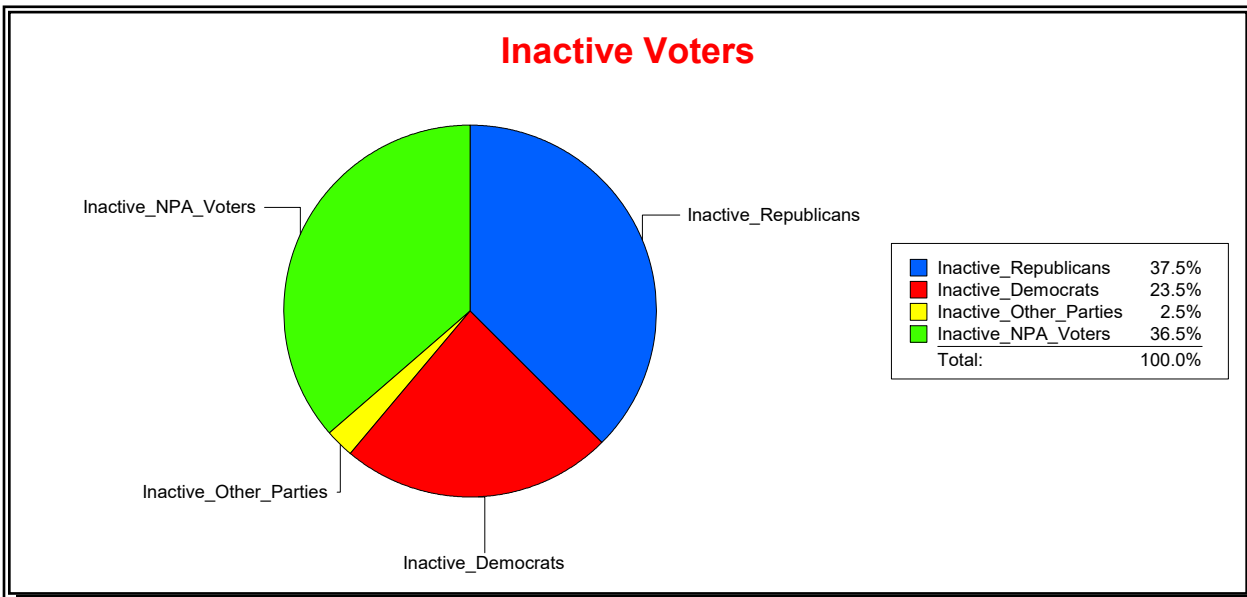

Vicky Oakes

Supervisor of Elections

St Johns County, FL

Date 12/2/2025

Time 08:09 AM

Graphs of District Registration

Active Registered Voters

Inactive Voters

District	Total	Dems	Reps	NonP	Other	Total	Dems	Reps	NonP	Other
State Senate - Dist 7	232,328	46,870	130,231	48,055	7,172	30,356	7,124	11,397	11,069	766