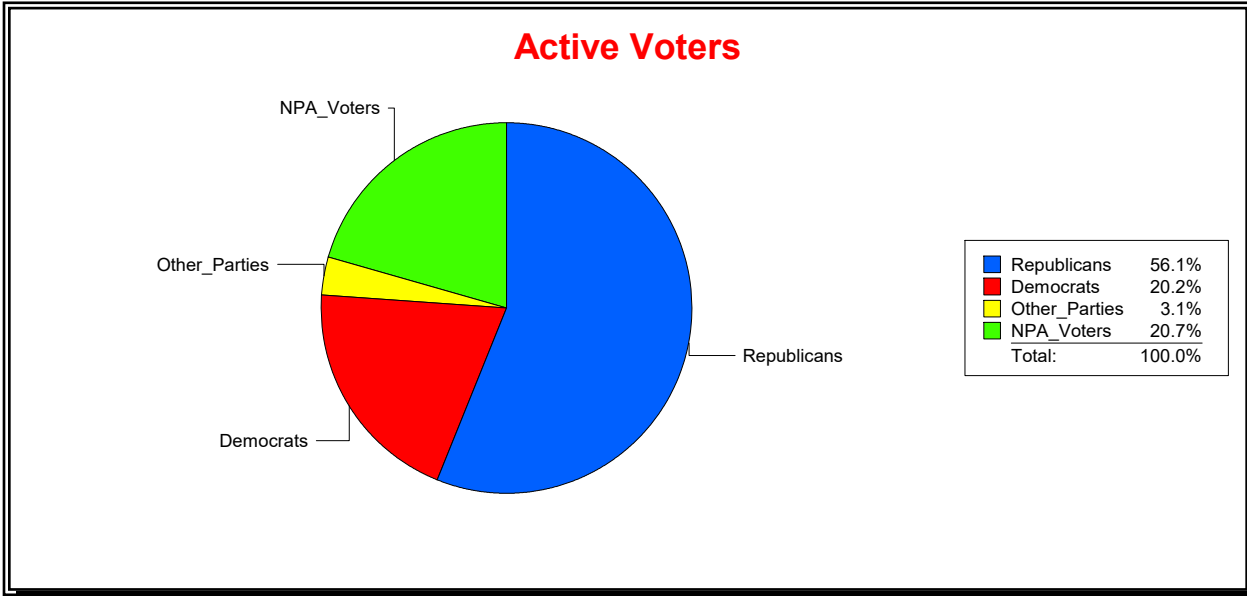

Vicky Oakes

Supervisor of Elections

St Johns County, FL

Date 12/2/2025

Time 08:09 AM

Graphs of District Registration

Active Registered Voters

Inactive Voters

District	Total	Dems	Reps	NonP	Other	Total	Dems	Reps	NonP	Other
St. Johns County	232,328	46,870	130,231	48,055	7,172	30,356	7,124	11,397	11,069	766