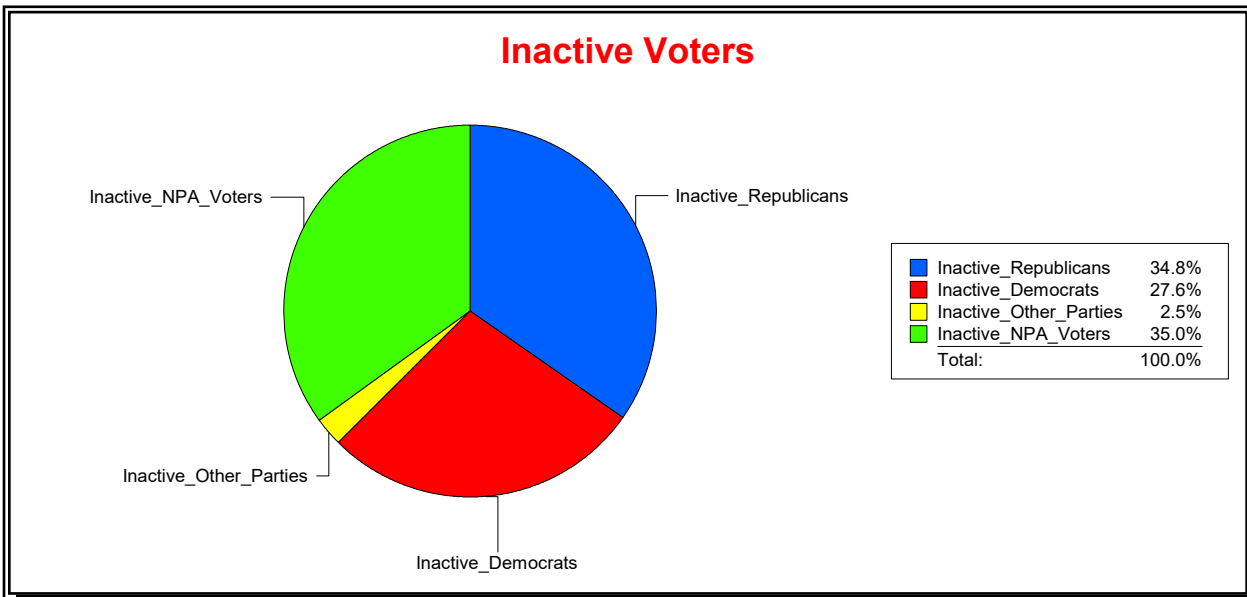

Vicky Oakes

Supervisor of Elections

St Johns County, FL

Date 12/2/2025

Time 08:09 AM

Graphs of District Registration

Active Registered Voters

Inactive Voters

District	Total	Dems	Reps	NonP	Other	Total	Dems	Reps	NonP	Other
School Board - Dist 3	43,627	10,535	23,646	8,094	1,352	6,706	1,848	2,337	2,350	171