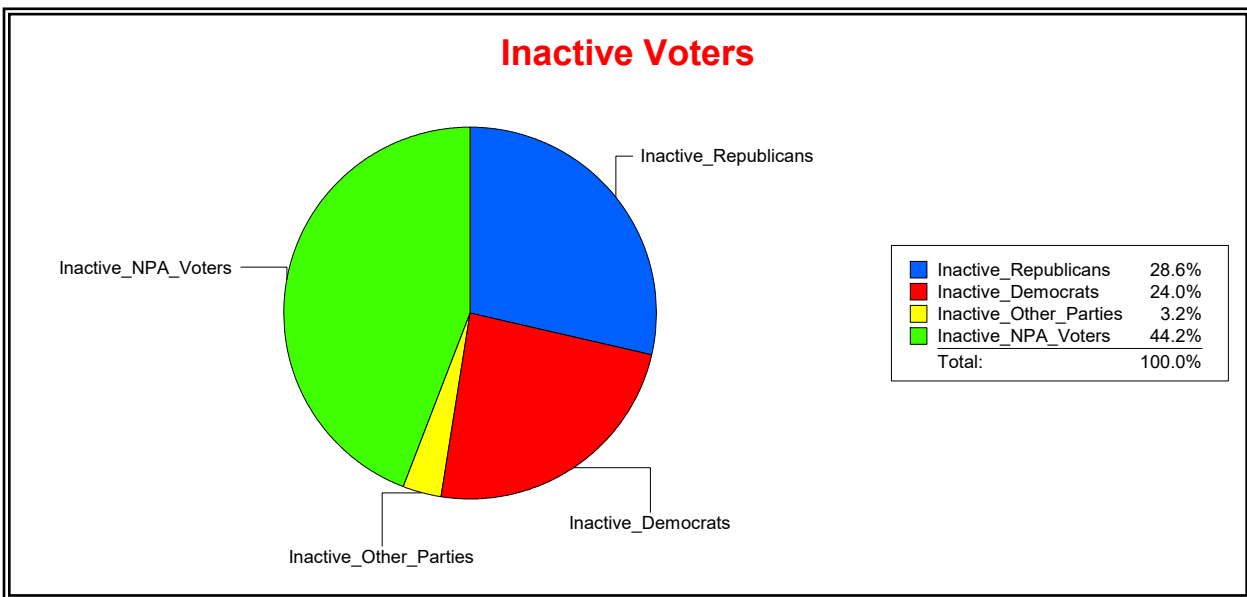

Vicky Oakes

Supervisor of Elections

St Johns County, FL

Date 12/2/2025

Time 08:09 AM

Graphs of District Registration

Active Registered Voters

Inactive Voters

District	Total	Dems	Reps	NonP	Other	Total	Dems	Reps	NonP	Other
Creekside At Twin Creeks CDD	998	227	500	246	25	154	37	44	68	5