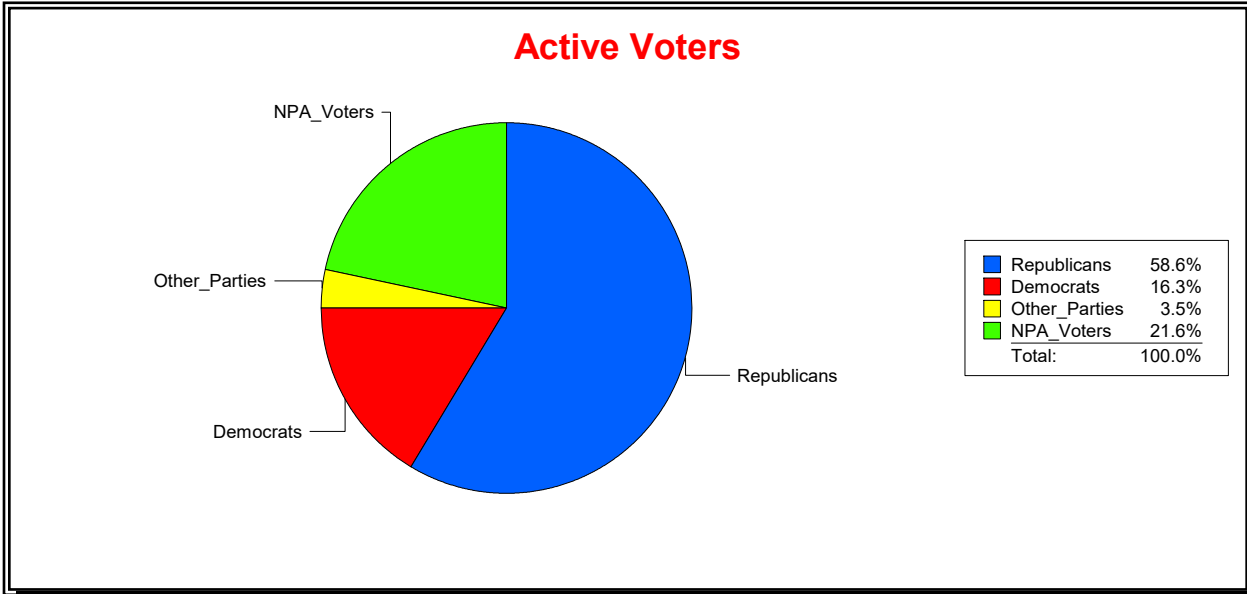

Vicky Oakes

Supervisor of Elections

St Johns County, FL

Date 12/2/2025

Time 08:09 AM

Graphs of District Registration

District	Active Registered Voters					Inactive Voters				
	Total	Dems	Reps	NonP	Other	Total	Dems	Reps	NonP	Other
Rivers Edge CDD	3,313	541	1,943	714	115	270	53	95	111	11