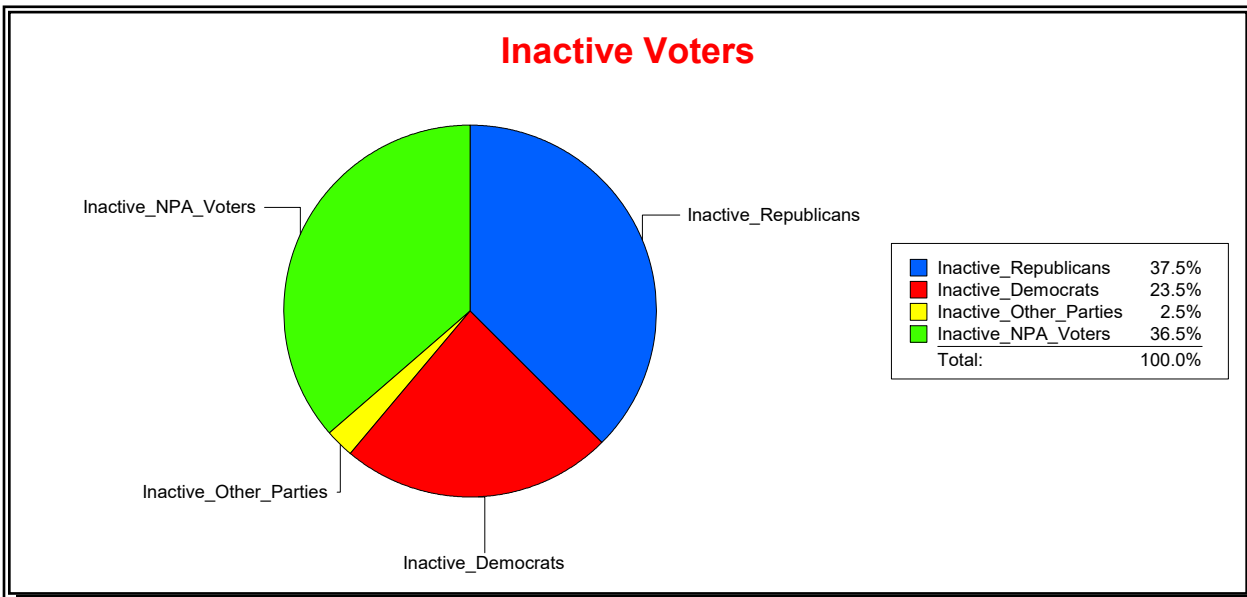

Vicky Oakes

Supervisor of Elections

St Johns County, FL

Date 12/2/2025

Time 08:09 AM

Graphs of District Registration

Active Registered Voters

Inactive Voters

District	Total	Dems	Reps	NonP	Other	Total	Dems	Reps	NonP	Other
St. Johns County	232,328	46,870	130,231	48,055	7,172	30,356	7,124	11,397	11,069	766

Vicky Oakes

Supervisor of Elections

St Johns County, FL

Date 12/2/2025