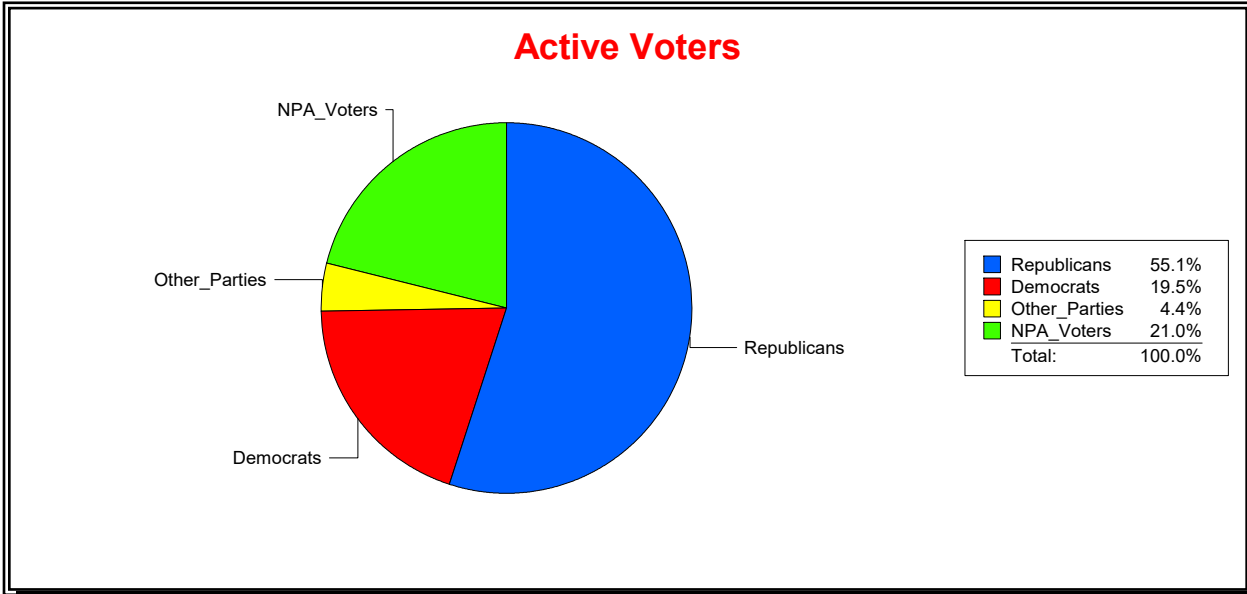

Vicky Oakes

Supervisor of Elections

St Johns County, FL

Date 12/2/2025

Time 08:09 AM

Graphs of District Registration

Active Registered Voters

Inactive Voters

District	Total	Dems	Reps	NonP	Other	Total	Dems	Reps	NonP	Other
Grand Oaks CDD	752	147	414	158	33	31	5	14	10	2