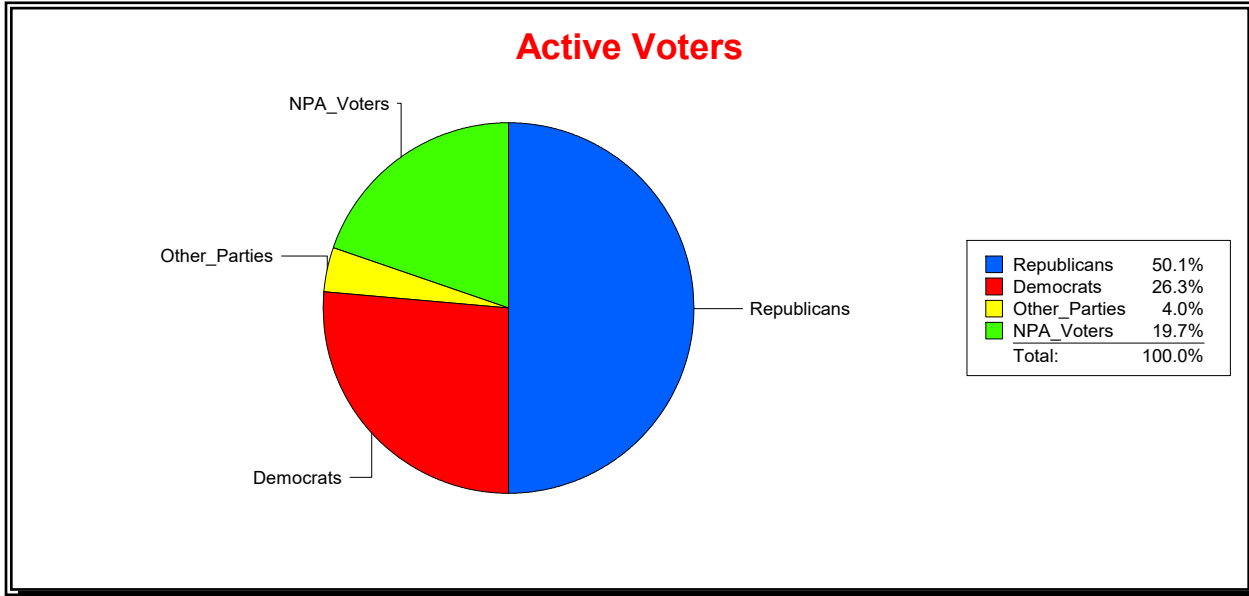

Vicky Oakes

Supervisor of Elections

St Johns County, FL

Date 12/2/2025

Time 08:09 AM

Graphs of District Registration

Active Registered Voters

Inactive Voters

District	Total	Dems	Reps	NonP	Other	Total	Dems	Reps	NonP	Other
Heritage Park CDD	1,264	332	633	249	50	208	46	55	104	3