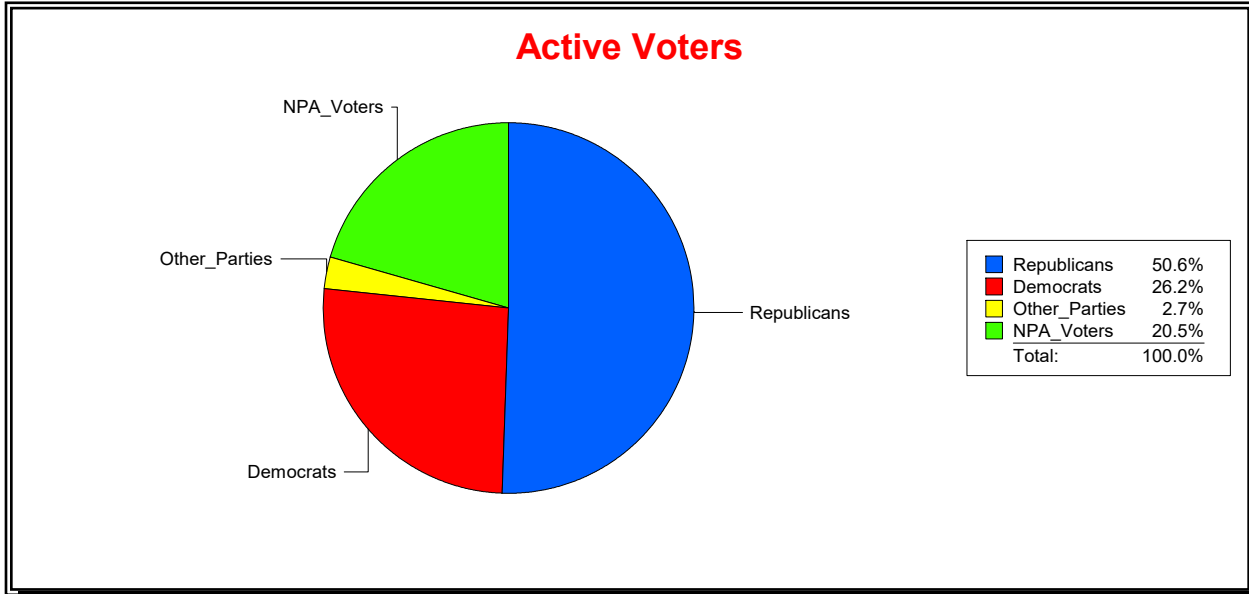

Vicky Oakes

Supervisor of Elections

St Johns County, FL

Date 12/2/2025

Time 08:09 AM

Graphs of District Registration

Active Registered Voters

Inactive Voters

District	Total	Dems	Reps	NonP	Other	Total	Dems	Reps	NonP	Other
St Augustine Beach	5,347	1,401	2,705	1,097	144	656	162	241	234	19