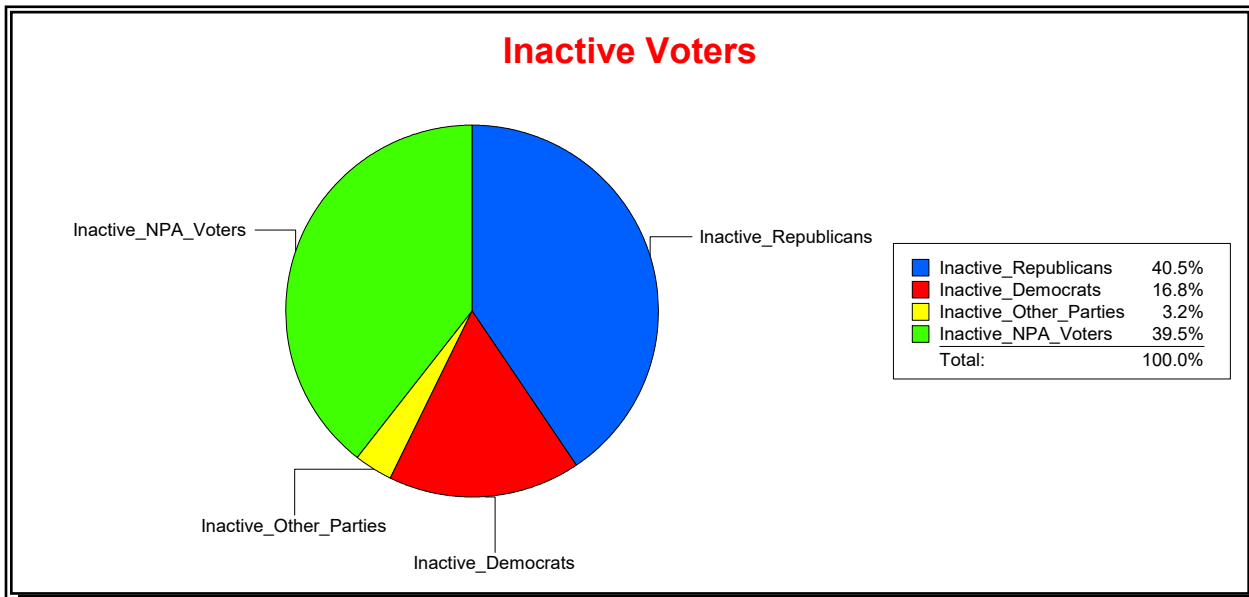

Vicky Oakes

Supervisor of Elections

St Johns County, FL

Date 12/2/2025

Time 08:09 AM

Graphs of District Registration

Active Registered Voters

Inactive Voters

District	Total	Dems	Reps	NonP	Other	Total	Dems	Reps	NonP	Other
Six Mile Creek CDD	2,955	501	1,726	601	127	220	37	89	87	7