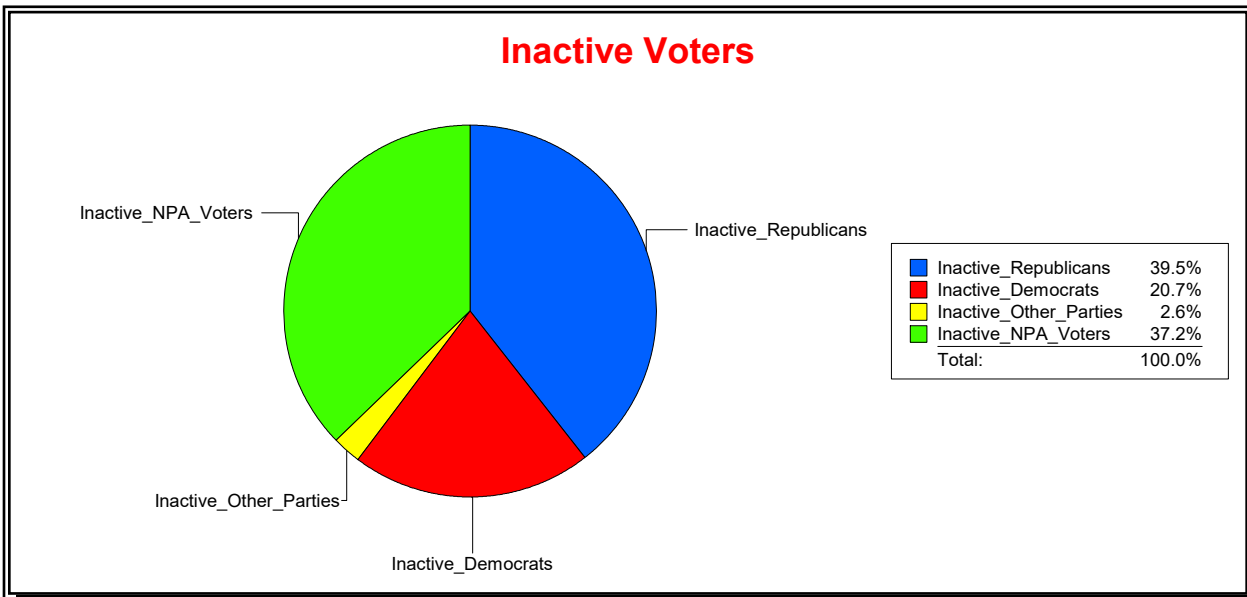

Graphs of District Registration

Active Registered Voters

Inactive Voters

District	Total	Dems	Reps	NonP	Other	Total	Dems	Reps	NonP	Other
State Representative - Dist 18	159,364	29,042	91,087	34,381	4,854	18,524	3,835	7,320	6,894	475