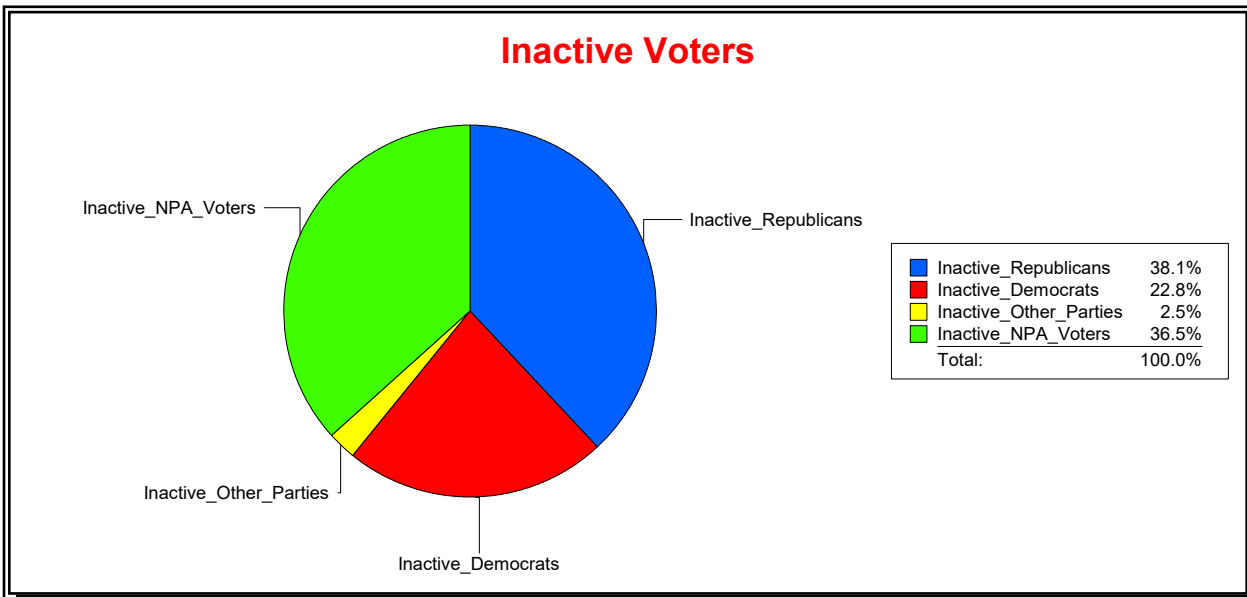

Vicky Oakes

Supervisor of Elections

St Johns County, FL

Date 12/2/2025

Time 08:09 AM

Graphs of District Registration

Active Registered Voters

Inactive Voters

District	Total	Dems	Reps	NonP	Other	Total	Dems	Reps	NonP	Other
St Johns County	216,782	42,288	123,023	44,820	6,651	27,808	6,345	10,604	10,161	698