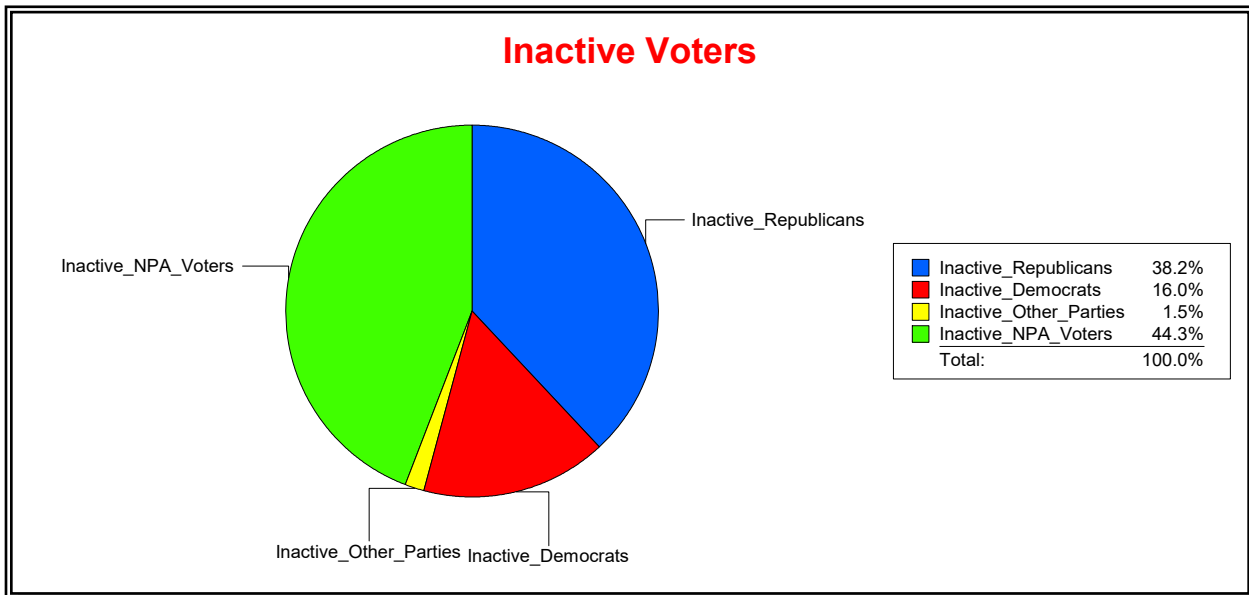

St Johns County, FL

Date 12/2/2025

Time 08:09 AM

Graphs of District Registration

Active Registered Voters

Inactive Voters

District	Total	Dems	Reps	NonP	Other	Total	Dems	Reps	NonP	Other
Glen St Johns CDD	990	198	517	251	24	131	21	50	58	2