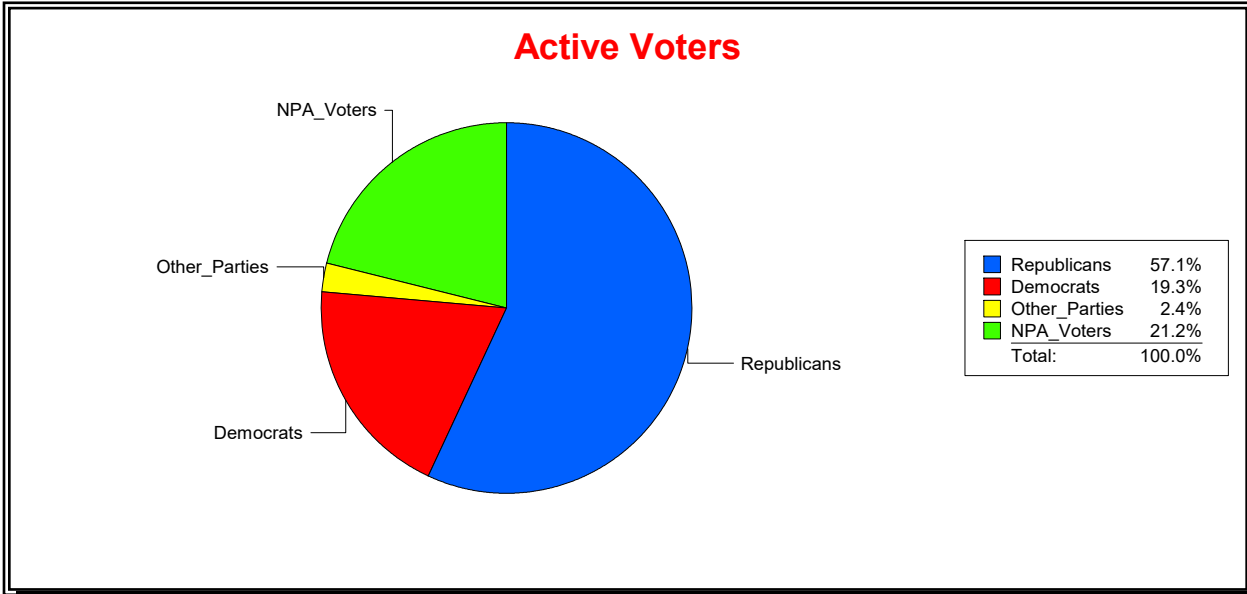

Supervisor of Elections

St Johns County, FL

Date 12/2/2025

Time 08:09 AM

Graphs of District Registration

Active Registered Voters

Inactive Voters

District	Total	Dems	Reps	NonP	Other	Total	Dems	Reps	NonP	Other
<b>Julington Creek CDD</b>	11,620	2,247	6,630	2,459	284	1,630	382	645	568	35