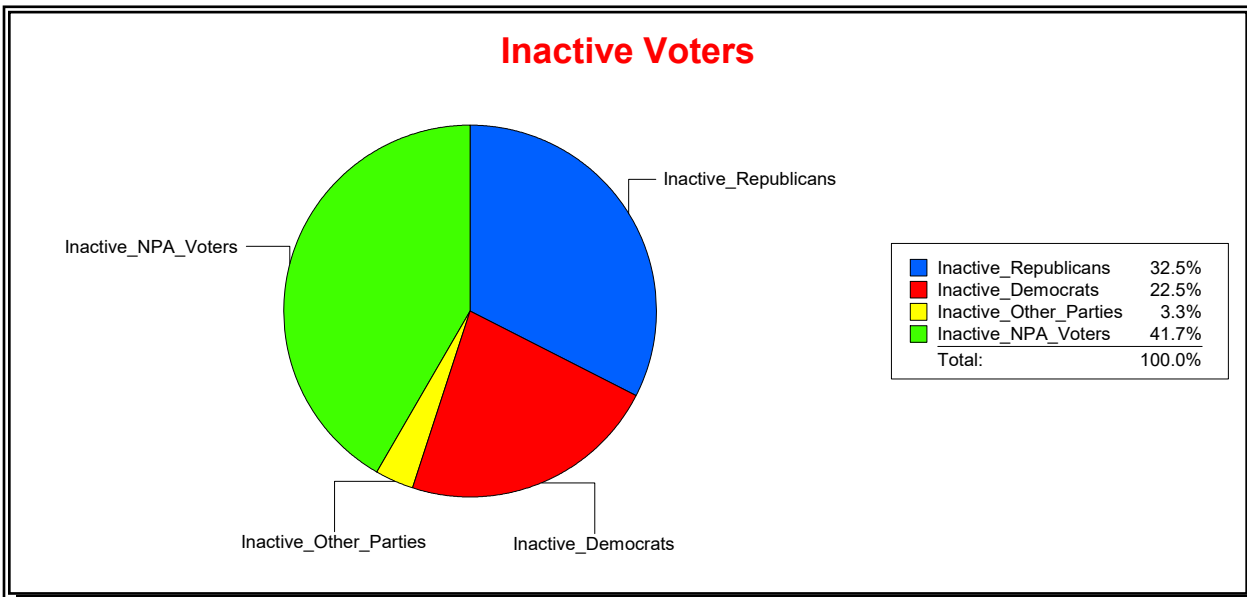

Vicky Oakes

Supervisor of Elections

St Johns County, FL

Date 12/2/2025

Time 08:09 AM

Graphs of District Registration

Active Registered Voters

Inactive Voters

District	Total	Dems	Reps	NonP	Other	Total	Dems	Reps	NonP	Other
Sweetwater Creek CDD	1,547	310	886	309	42	151	34	49	63	5