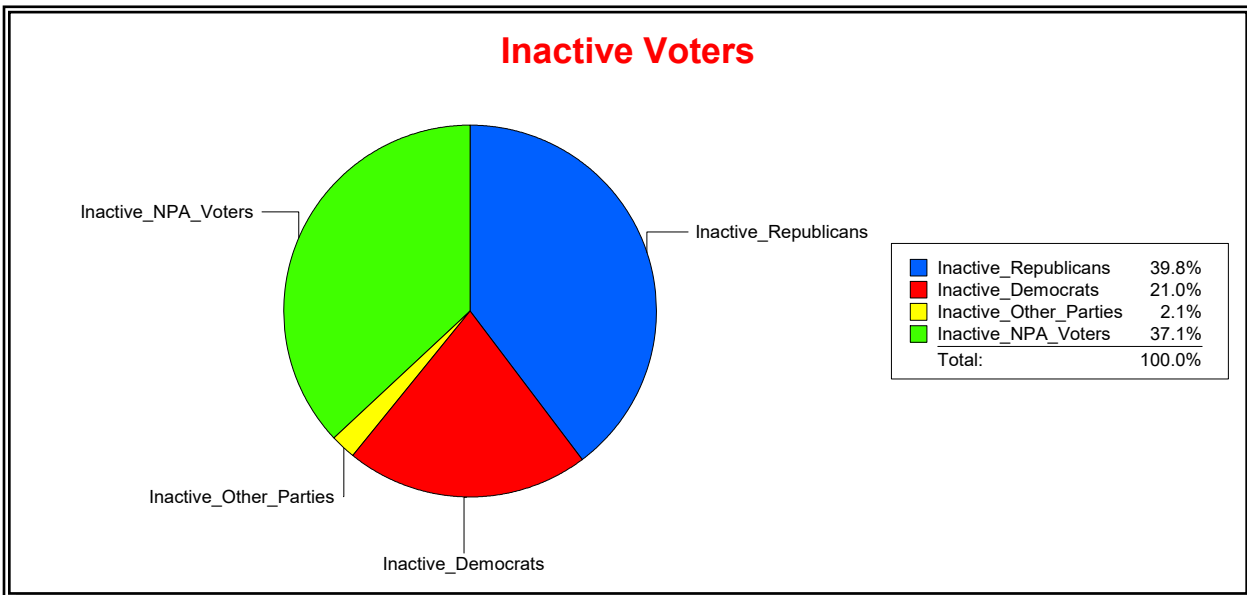

Vicky Oakes

Supervisor of Elections

St Johns County, FL

Date 12/2/2025

Time 08:09 AM

Graphs of District Registration

Active Registered Voters

Inactive Voters

District	Total	Dems	Reps	NonP	Other	Total	Dems	Reps	NonP	Other
County Commission - Dist 1	44,656	8,048	25,869	9,472	1,267	5,353	1,122	2,131	1,985	115