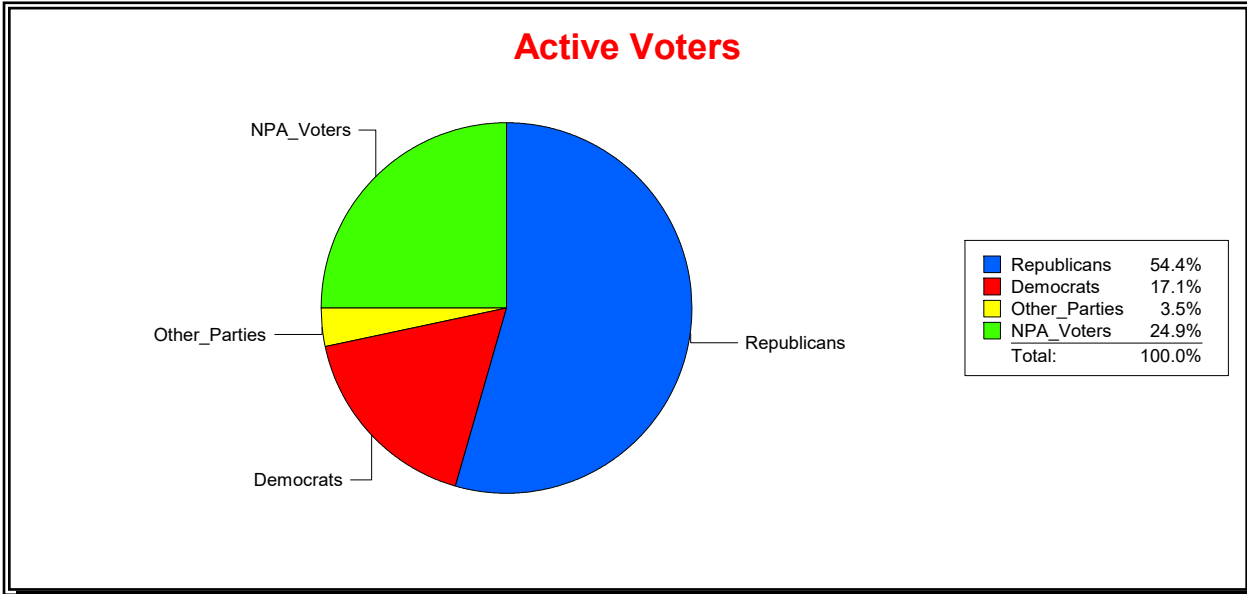

Graphs of District Registration

Active Registered Voters

Inactive Voters

District	Total	Dems	Reps	NonP	Other	Total	Dems	Reps	NonP	Other
Meadow View At Twin Creeks	2,339	401	1,273	583	82	162	27	62	67	6

Vicky Oakes