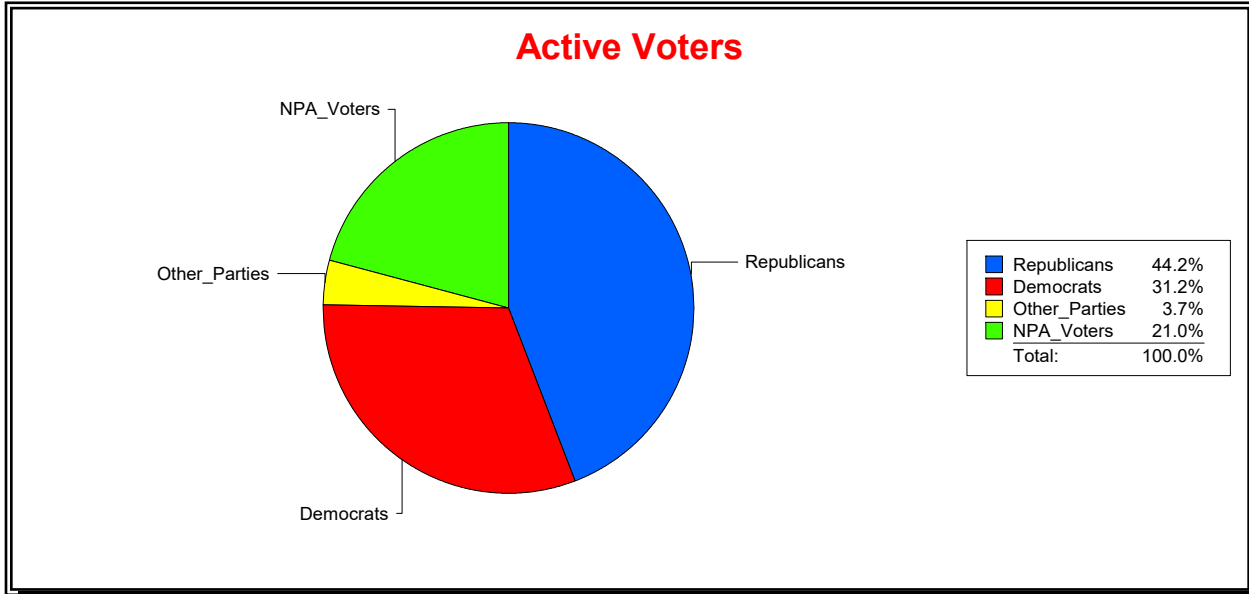

Vicky Oakes

Supervisor of Elections

St Johns County, FL

Date 12/2/2025

Time 08:09 AM

Graphs of District Registration

District	Active Registered Voters					Inactive Voters				
	Total	Dems	Reps	NonP	Other	Total	Dems	Reps	NonP	Other
St Augustine	10,199	3,181	4,503	2,138	377	1,892	617	552	674	49