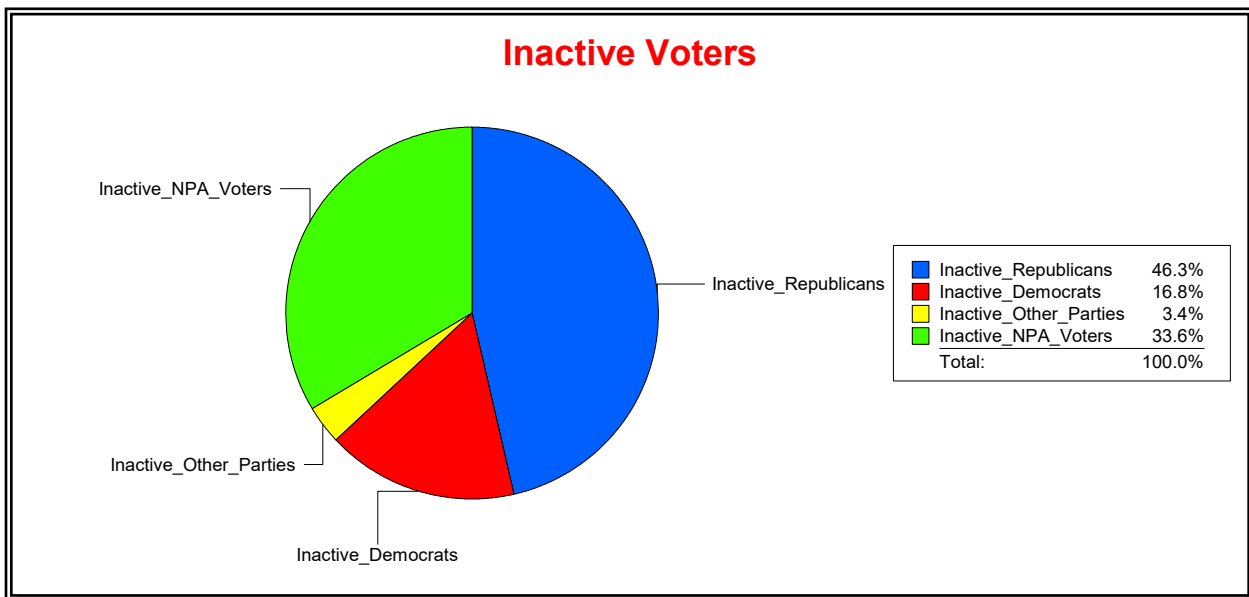

Vicky Oakes

Supervisor of Elections

St Johns County, FL

Date 12/2/2025

Time 08:09 AM

Graphs of District Registration

Active Registered Voters

Inactive Voters

District	Total	Dems	Reps	NonP	Other	Total	Dems	Reps	NonP	Other
Turnbull Creek CDD	2,005	348	1,149	445	63	298	50	138	100	10