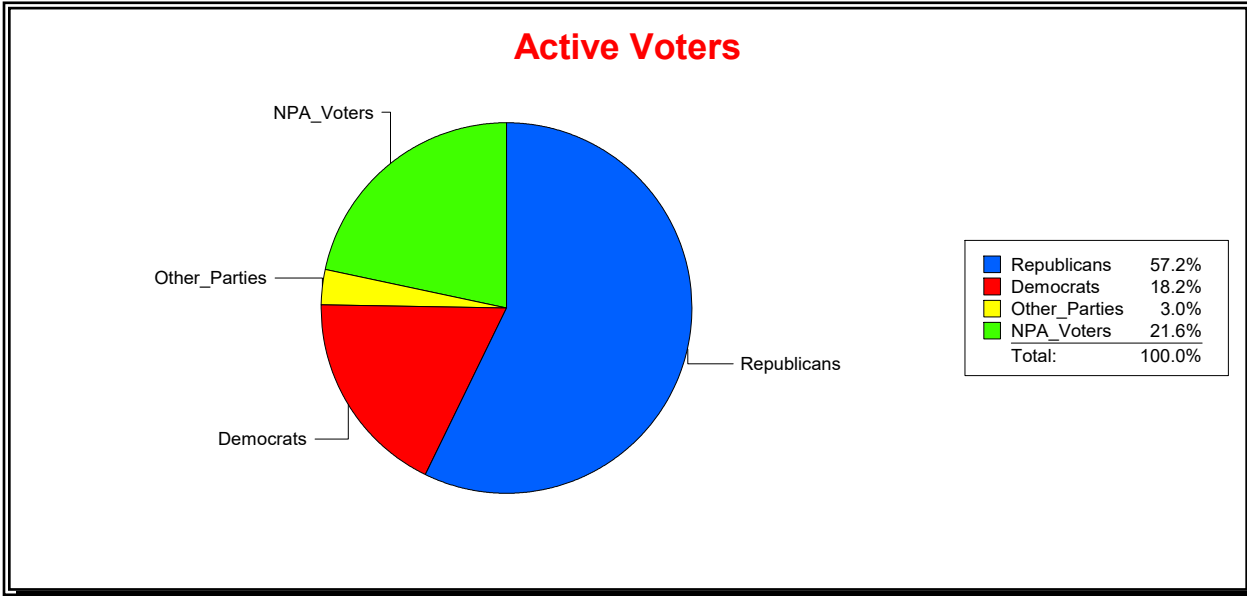

Graphs of District Registration

Active Registered Voters

Inactive Voters

District	Total	Dems	Reps	NonP	Other	Total	Dems	Reps	NonP	Other
State Representative - Dist 18	159,364	29,042	91,087	34,381	4,854	18,524	3,835	7,320	6,894	475