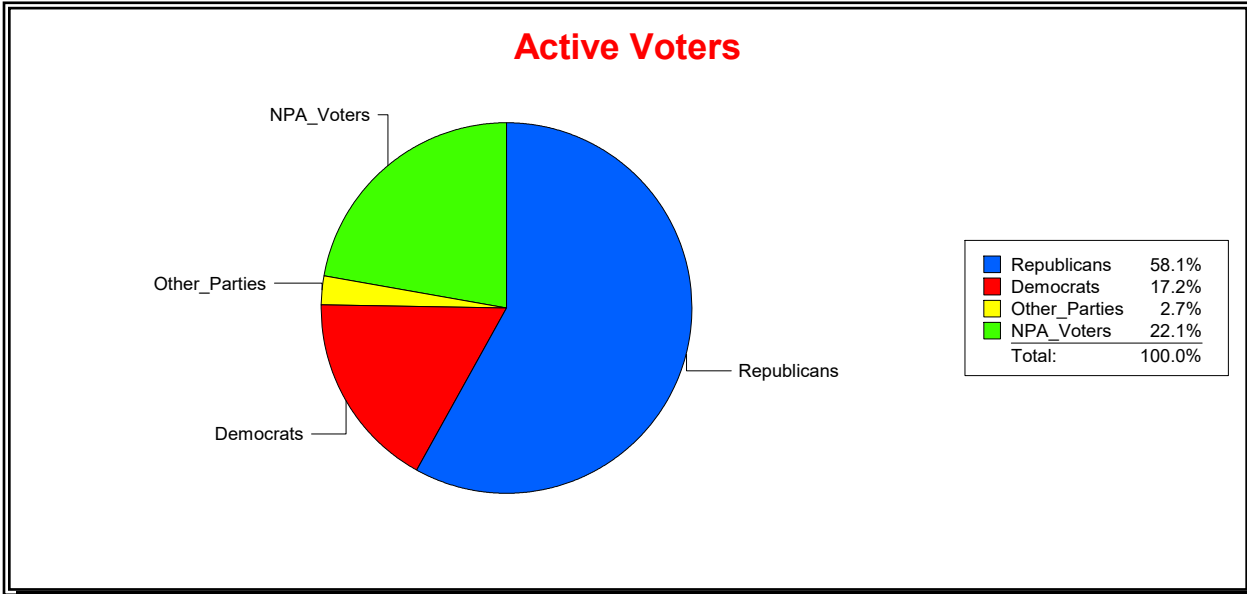

Vicky Oakes

Supervisor of Elections

St Johns County, FL

Date 12/2/2025

Time 08:09 AM

Graphs of District Registration

Active Registered Voters

Inactive Voters

District	Total	Dems	Reps	NonP	Other	Total	Dems	Reps	NonP	Other
County Commission - Dist 4	46,072	7,911	26,748	10,178	1,235	4,921	971	2,020	1,795	135