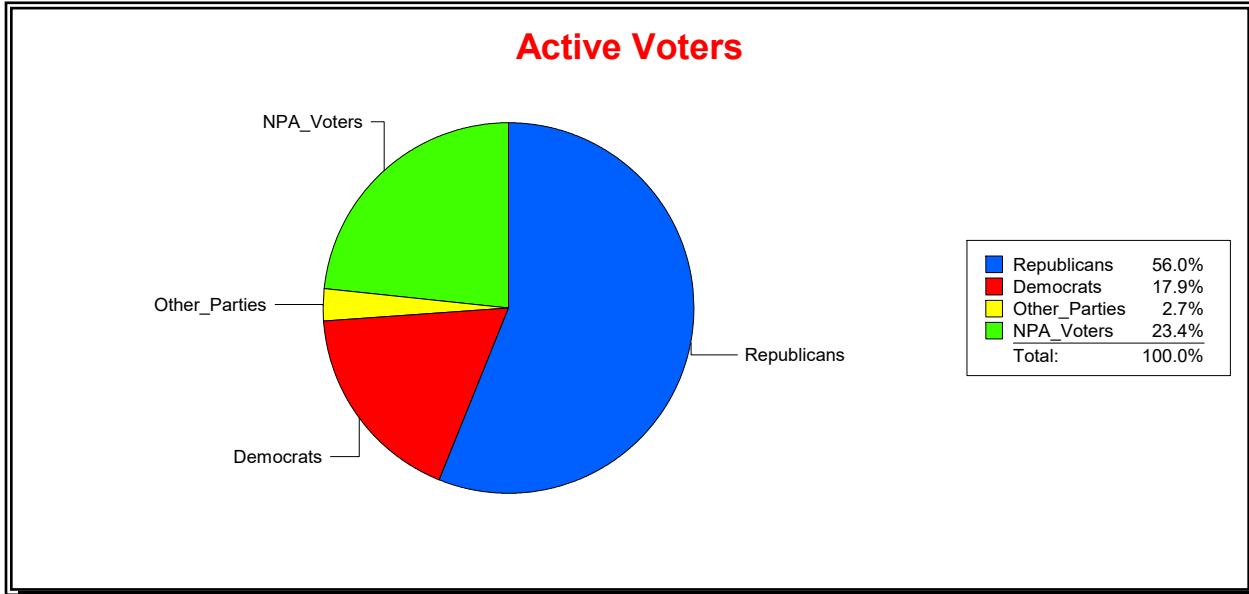

Vicky Oakes

Supervisor of Elections

St Johns County, FL

Date 12/2/2025

Time 08:09 AM

Graphs of District Registration

District	Active Registered Voters					Inactive Voters				
	Total	Dems	Reps	NonP	Other	Total	Dems	Reps	NonP	Other
<b>Tolomato CDD</b>	18,528	3,311	10,375	4,339	503	1,494	279	595	587	33