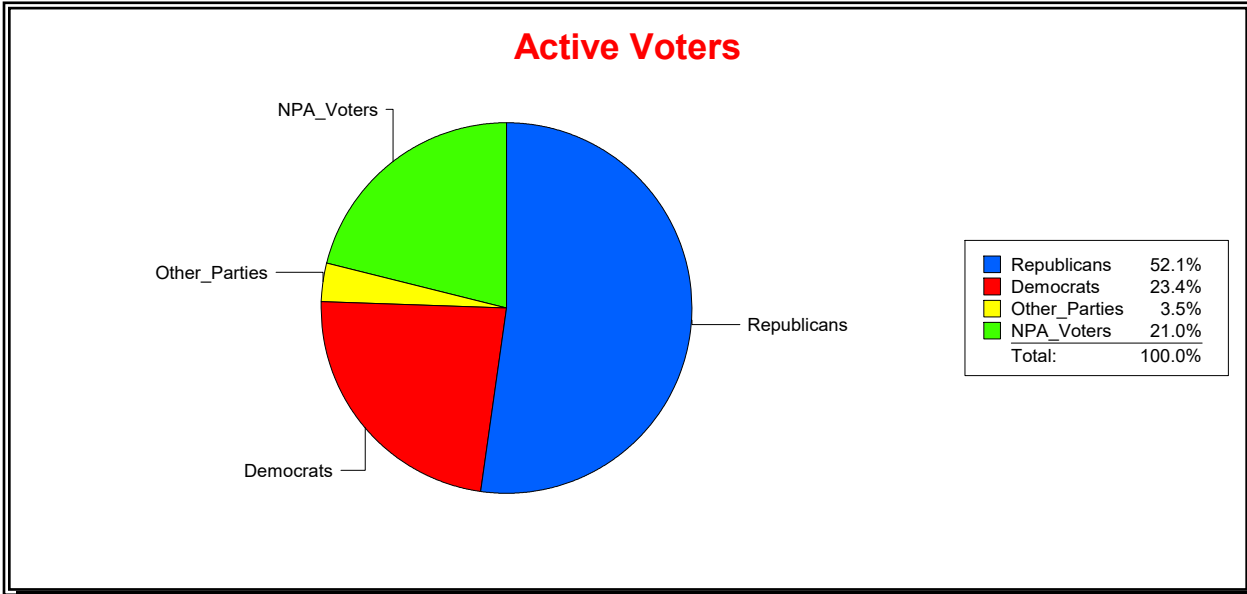

Vicky Oakes

Supervisor of Elections

St Johns County, FL

Date 12/2/2025

Time 08:09 AM

Graphs of District Registration

Active Registered Voters

Inactive Voters

District	Total	Dems	Reps	NonP	Other	Total	Dems	Reps	NonP	Other
School Board - Dist 5	47,263	11,076	24,621	9,920	1,646	6,656	1,696	2,299	2,472	189