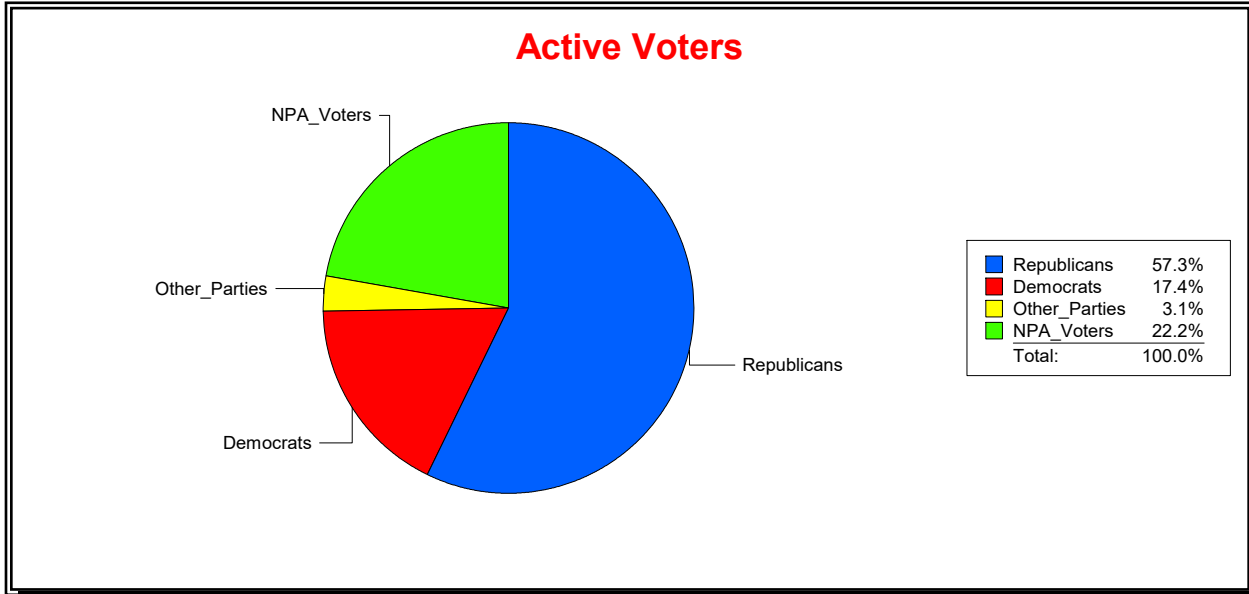

Vicky Oakes

Supervisor of Elections

St Johns County, FL

Date 12/2/2025

Time 08:09 AM

Graphs of District Registration

Active Registered Voters

Inactive Voters

District	Total	Dems	Reps	NonP	Other	Total	Dems	Reps	NonP	Other
Turnbull Creek CDD	2,005	348	1,149	445	63	298	50	138	100	10