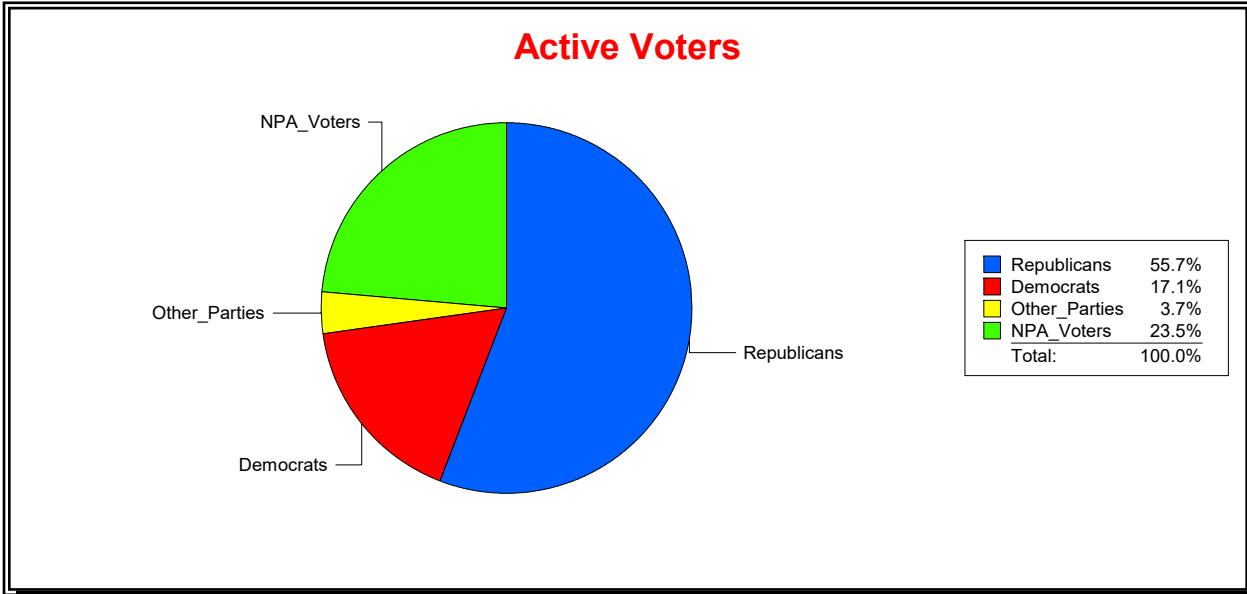

Vicky Oakes

Supervisor of Elections

St Johns County, FL

Date 12/2/2025

Time 08:09 AM

Graphs of District Registration

Active Registered Voters

Inactive Voters

District	Total	Dems	Reps	NonP	Other	Total	Dems	Reps	NonP	Other
Trout CreekCDD	3,871	663	2,156	909	143	340	78	113	139	10