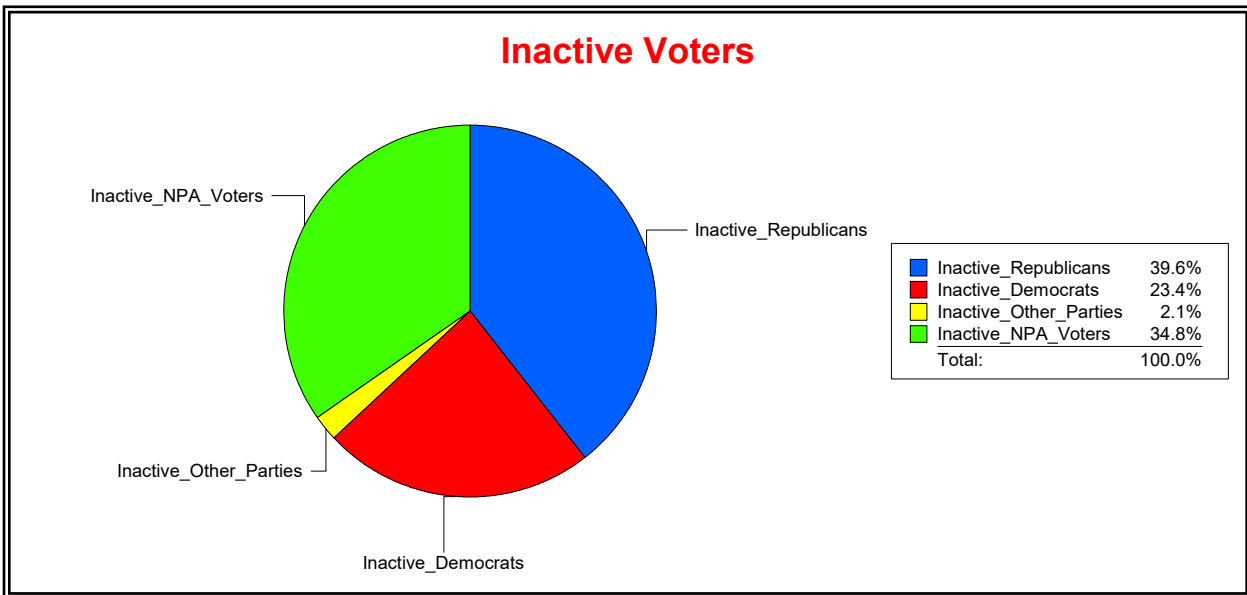

Supervisor of Elections

St Johns County, FL

Date 12/2/2025

Time 08:09 AM

Graphs of District Registration

Active Registered Voters

Inactive Voters

District	Total	Dems	Reps	NonP	Other	Total	Dems	Reps	NonP	Other
<b>Julington Creek CDD</b>	11,620	2,247	6,630	2,459	284	1,630	382	645	568	35