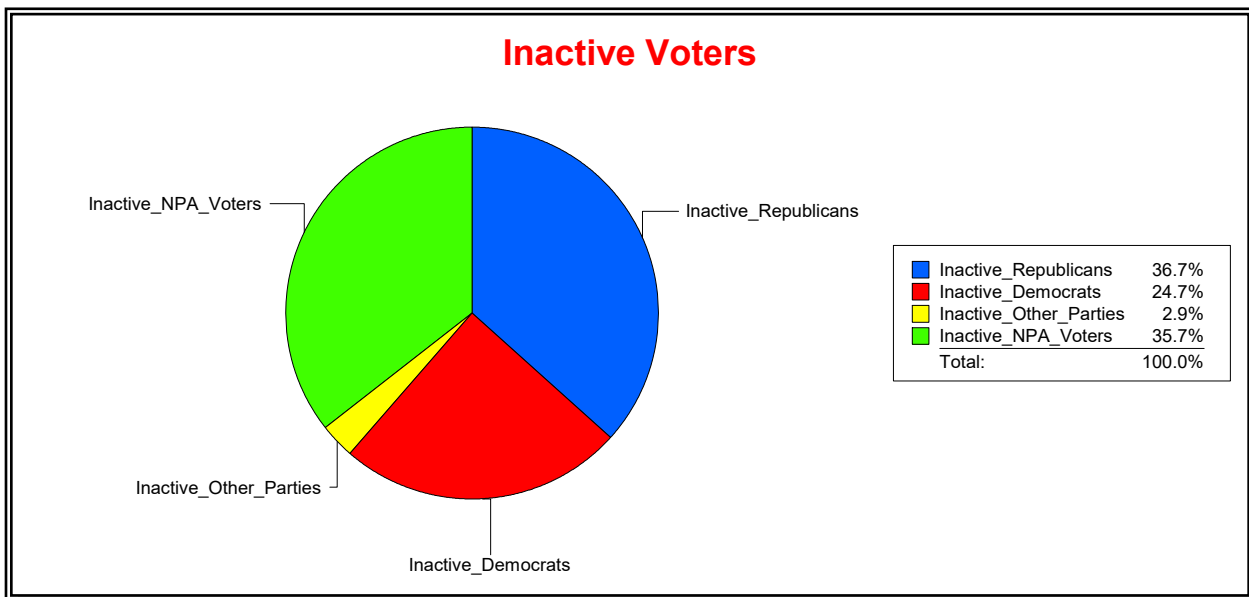

Vicky Oakes

Supervisor of Elections

St Johns County, FL

Date 12/2/2025

Time 08:09 AM

Graphs of District Registration

Active Registered Voters

Inactive Voters

District	Total	Dems	Reps	NonP	Other	Total	Dems	Reps	NonP	Other
St Augustine Beach	5,347	1,401	2,705	1,097	144	656	162	241	234	19