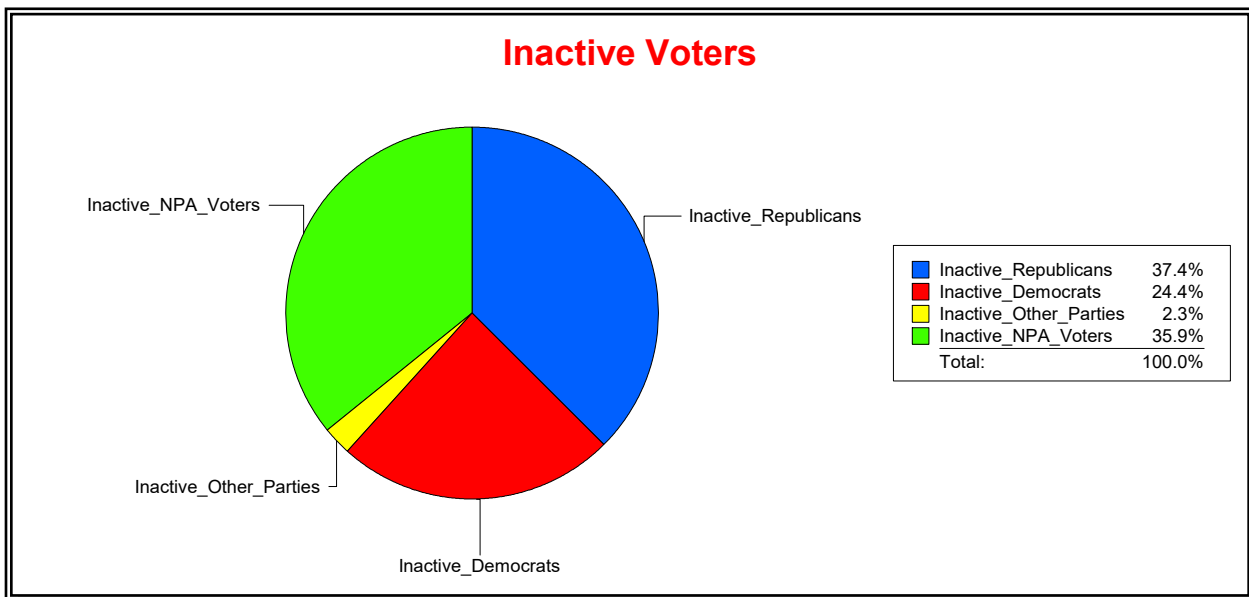

St Johns County, FL

Date 12/2/2025

Time 08:09 AM

Graphs of District Registration

Active Registered Voters

Inactive Voters

District	Total	Dems	Reps	NonP	Other	Total	Dems	Reps	NonP	Other
US Congress - Dist 6	31,476	6,902	17,962	5,703	909	4,668	1,139	1,746	1,676	107