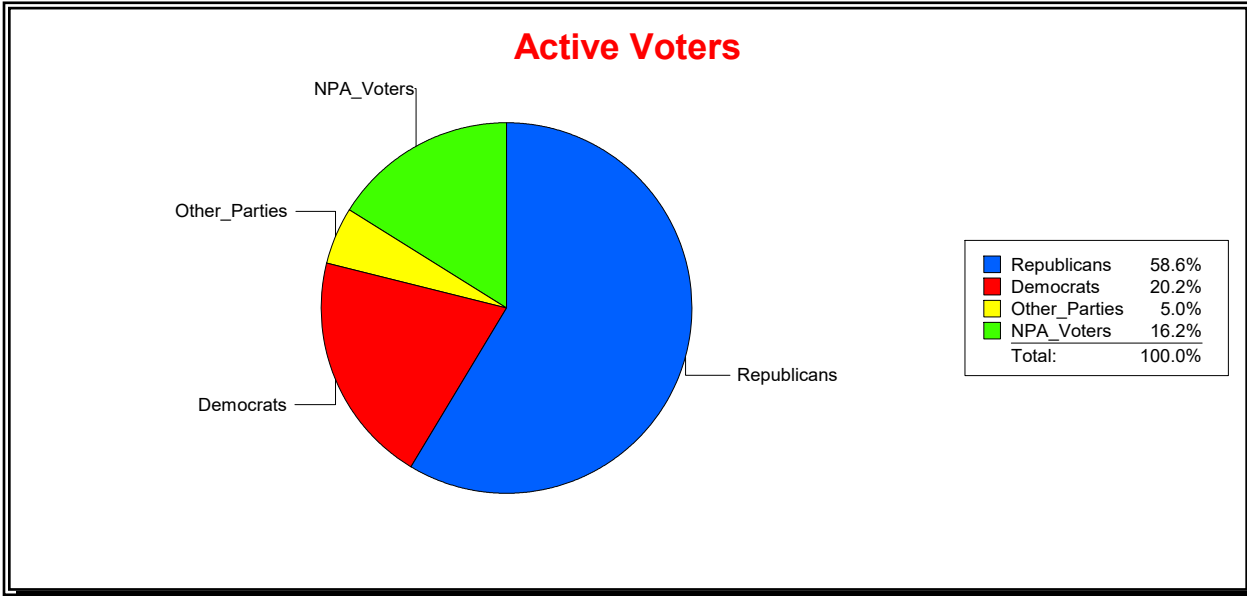

Active Registered Voters

Inactive Voters

District	Total	Dems	Reps	NonP	Other	Total	Dems	Reps	NonP	Other
Parkland Preserve CDD	585	118	343	95	29	23	2	13	7	1

Vicky Oakes

Supervisor of Elections

St Johns County, FL