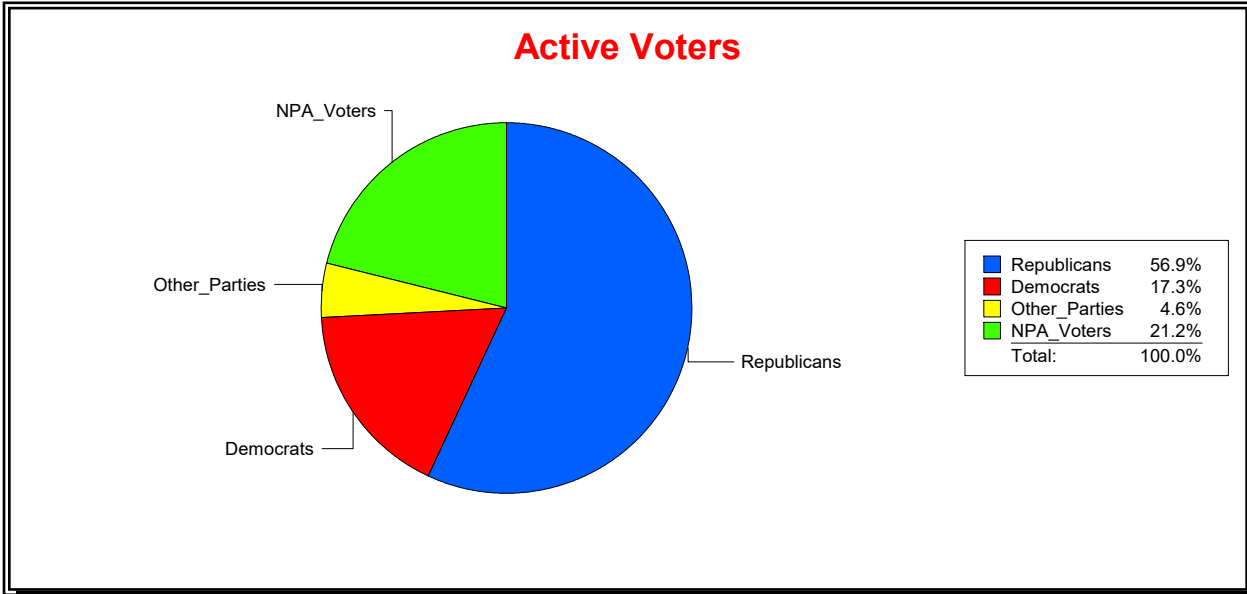

Vicky Oakes

Supervisor of Elections

St Johns County, FL

Date 12/2/2025

Time 08:09 AM

Graphs of District Registration

Active Registered Voters

Inactive Voters

District	Total	Dems	Reps	NonP	Other	Total	Dems	Reps	NonP	Other
Twin Creeks North CDD	1,833	317	1,043	389	84	257	28	116	104	9