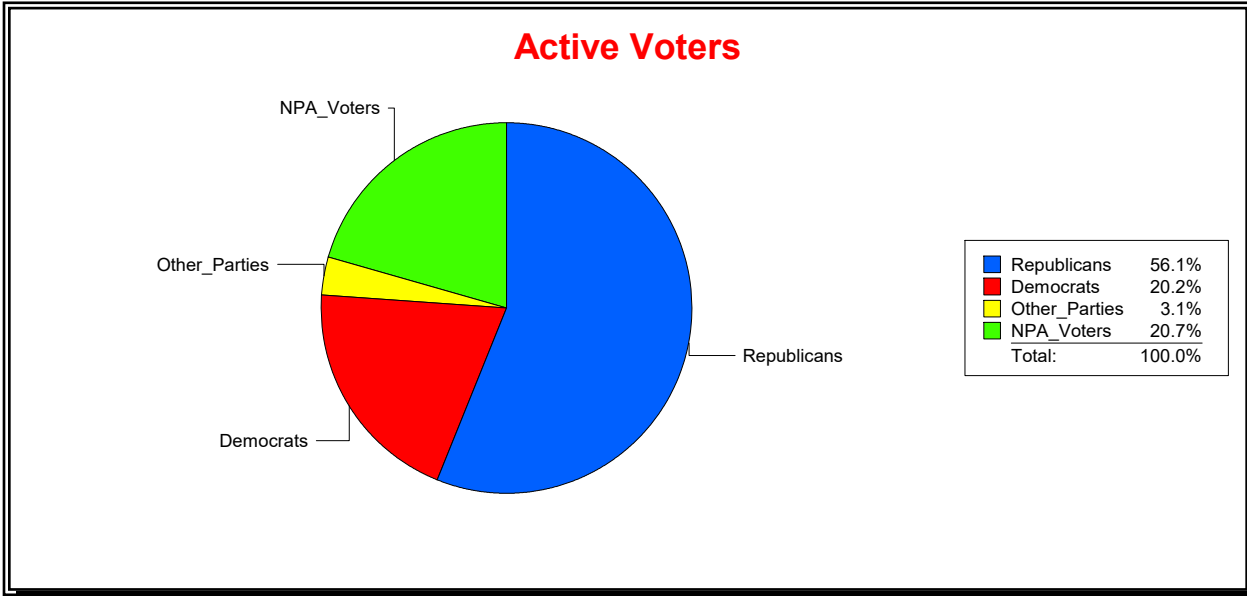

District	Total	Dems	Reps	NonP	Other	Total	Dems	Reps	NonP	Other
State Senate - Dist 7	232,328	46,870	130,231	48,055	7,172	30,356	7,124	11,397	11,069	766

Vicky Oakes

Supervisor of Elections

St Johns County, FL