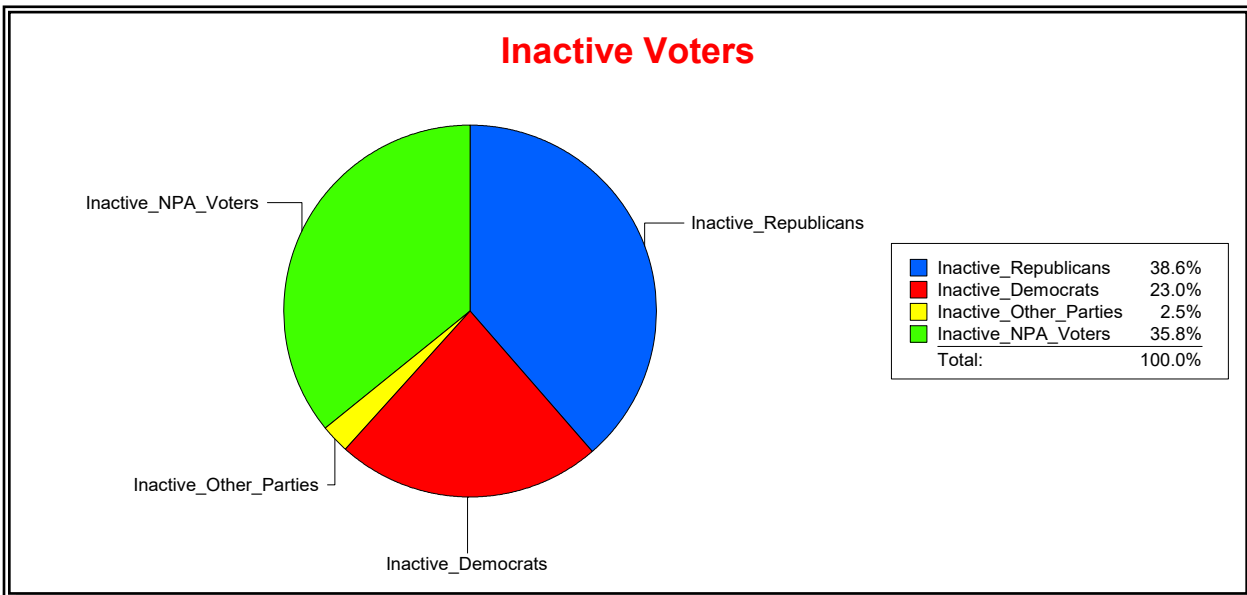

Vicky Oakes

Supervisor of Elections

St Johns County, FL

Date 4/7/2026

Time 08:29 AM

Graphs of District Registration

Active Registered Voters

Inactive Voters

District	Total	Dems	Reps	NonP	Other	Total	Dems	Reps	NonP	Other
St Johns County	218,984	42,436	124,213	45,412	6,923	29,040	6,685	11,215	10,401	739