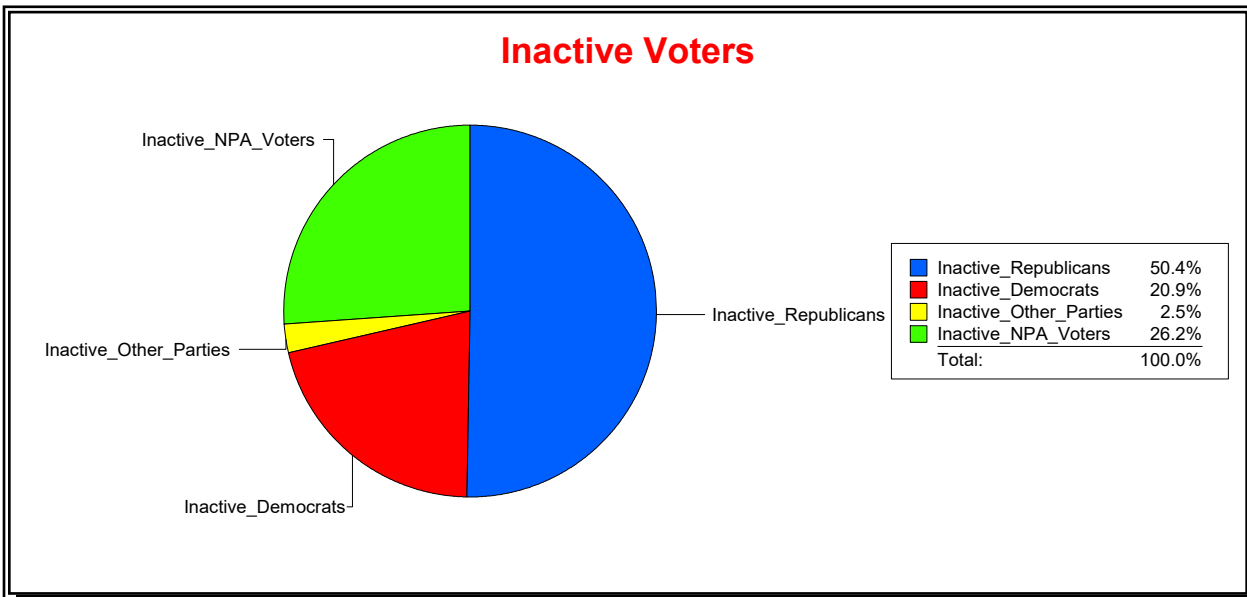

Date 4/7/2026

Time 08:29 AM

Graphs of District Registration

Active Registered Voters

Inactive Voters

District	Total	Dems	Reps	NonP	Other	Total	Dems	Reps	NonP	Other
Ponte Vedra MSD	3,210	468	2,054	610	78	363	76	183	95	9