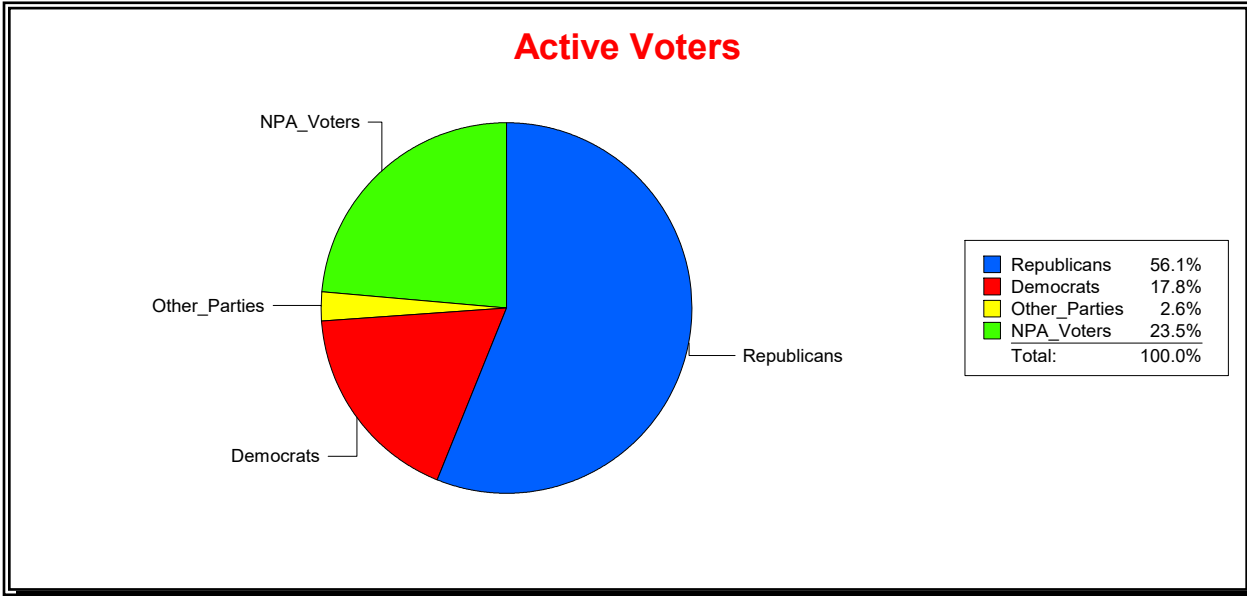

Vicky Oakes

Supervisor of Elections

St Johns County, FL

Date 4/7/2026

Time 08:29 AM

Graphs of District Registration

Active Registered Voters

Inactive Voters

District	Total	Dems	Reps	NonP	Other	Total	Dems	Reps	NonP	Other
Tolomato CDD	18,770	3,336	10,524	4,414	496	1,541	291	620	595	35