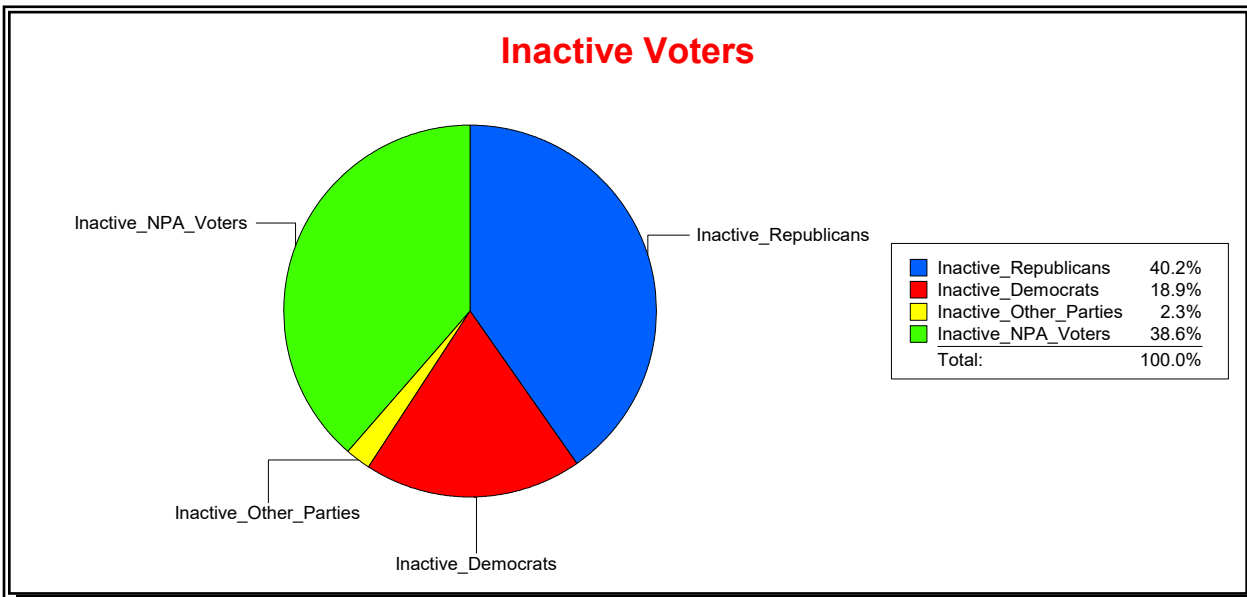

Vicky Oakes

Supervisor of Elections

St Johns County, FL

Date 4/7/2026

Time 08:29 AM

Graphs of District Registration

Active Registered Voters

Inactive Voters

District	Total	Dems	Reps	NonP	Other	Total	Dems	Reps	NonP	Other
Tolomato CDD	18,770	3,336	10,524	4,414	496	1,541	291	620	595	35