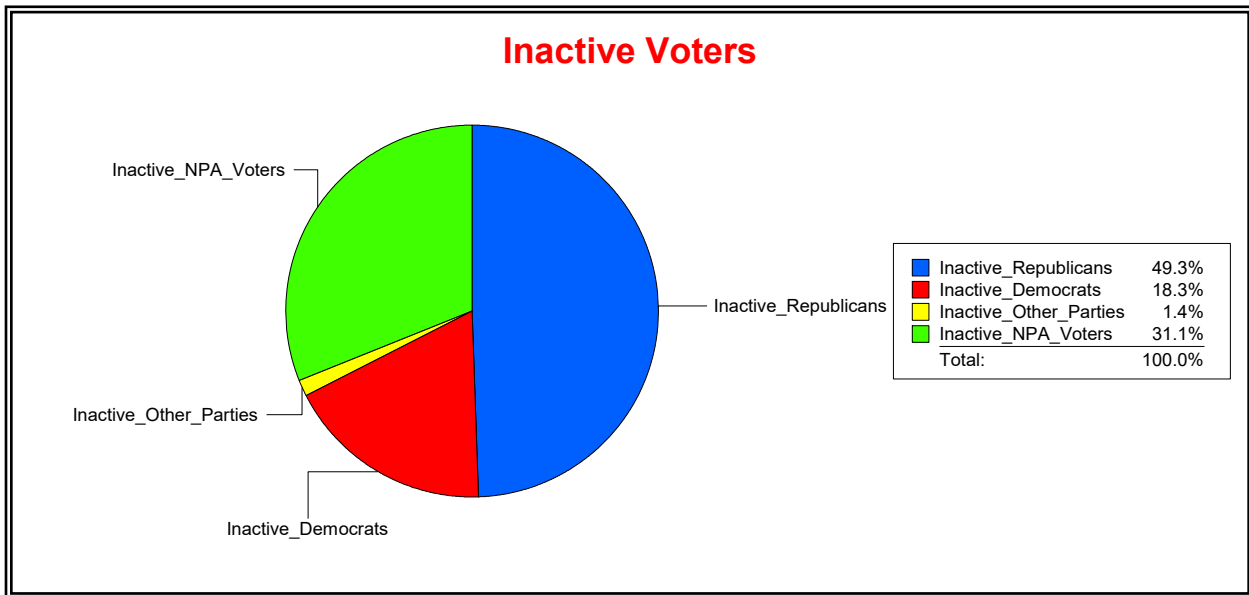

Vicky Oakes

Supervisor of Elections

St Johns County, FL

Date 4/7/2026

Time 08:29 AM

Graphs of District Registration

Active Registered Voters

Inactive Voters

District	Total	Dems	Reps	NonP	Other	Total	Dems	Reps	NonP	Other
Sampson Creek CDD	1,930	257	1,248	378	47	219	40	108	68	3