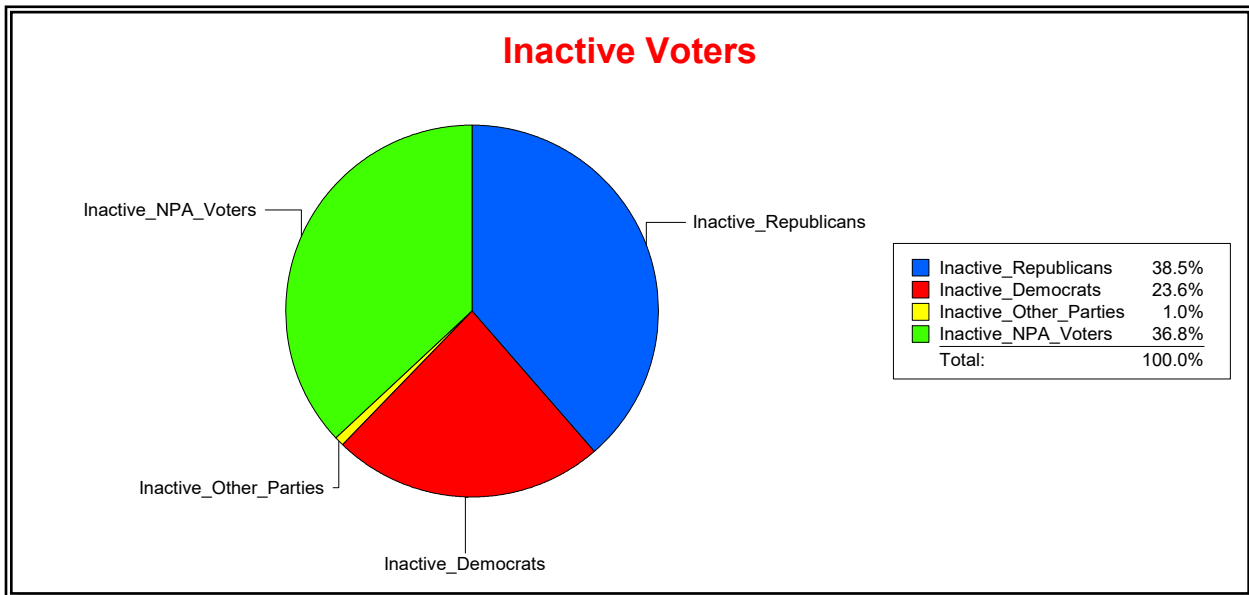

Vicky Oakes

Supervisor of Elections

St Johns County, FL

Date 4/7/2026

Time 08:29 AM

Graphs of District Registration

Active Registered Voters

Inactive Voters

District	Total	Dems	Reps	NonP	Other	Total	Dems	Reps	NonP	Other
Marshall Creek CDD	2,651	444	1,543	588	76	296	70	114	109	3