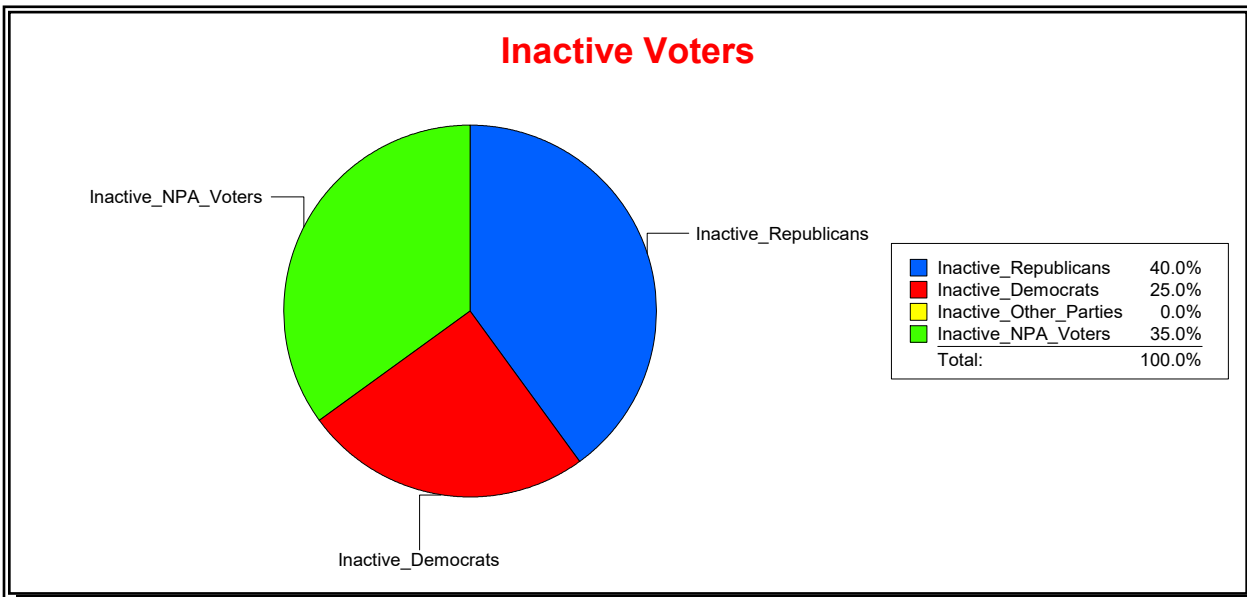

Vicky Oakes

Supervisor of Elections

St Johns County, FL

Date 4/7/2026

Time 08:29 AM

Graphs of District Registration

Active Registered Voters

Inactive Voters

District	Total	Dems	Reps	NonP	Other	Total	Dems	Reps	NonP	Other
Rivers Edge II CDD	1,263	244	745	222	52	20	5	8	7	0