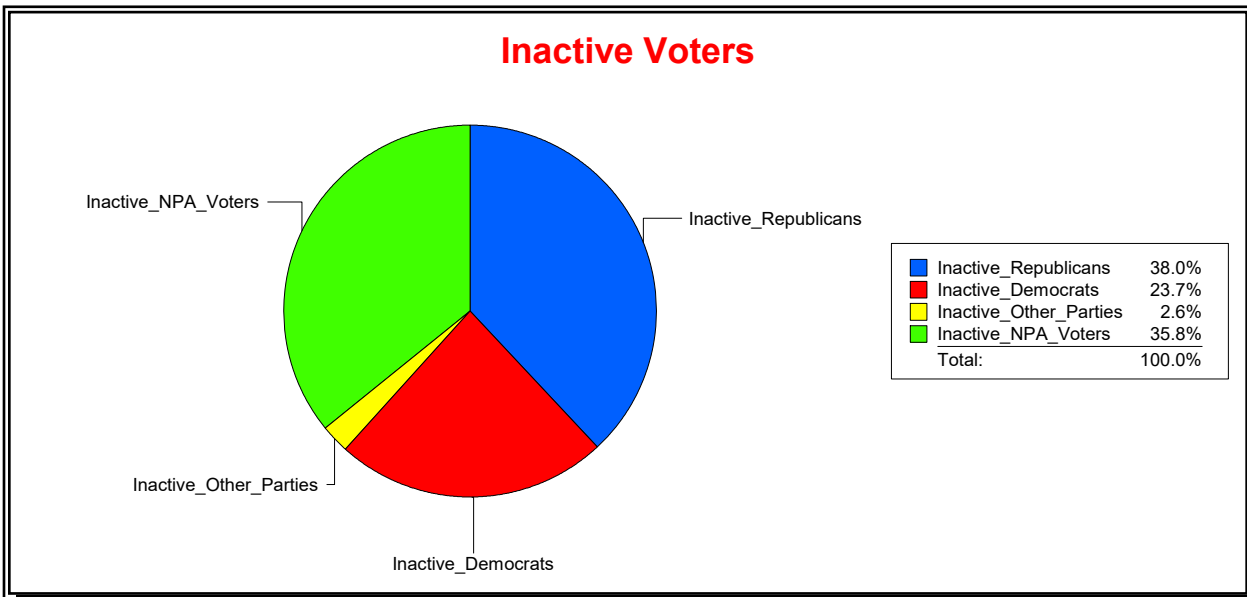

Vicky Oakes

Supervisor of Elections

St Johns County, FL

Date 4/7/2026

Time 08:29 AM

Graphs of District Registration

Active Registered Voters

Inactive Voters

District	Total	Dems	Reps	NonP	Other	Total	Dems	Reps	NonP	Other
State Senate - Dist 7	234,363	46,934	131,357	48,629	7,443	31,739	7,516	12,054	11,347	822