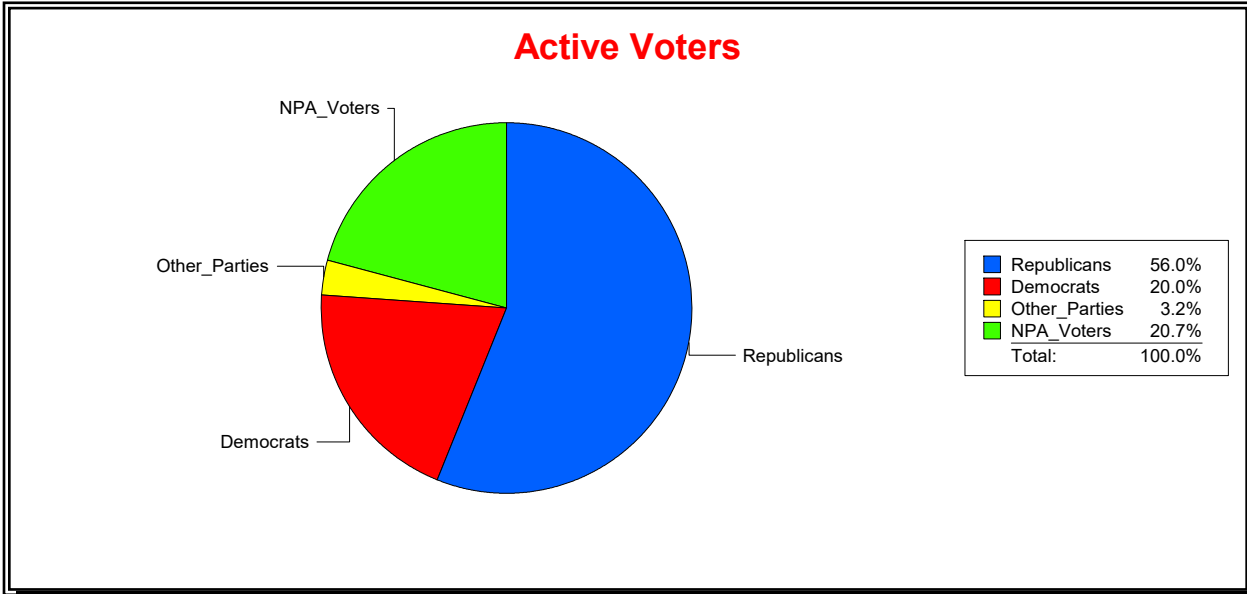

Vicky Oakes

Supervisor of Elections

St Johns County, FL

Date 4/7/2026

Time 08:29 AM

Graphs of District Registration

Active Registered Voters

Inactive Voters

District	Total	Dems	Reps	NonP	Other	Total	Dems	Reps	NonP	Other
St. Johns County	234,534	46,988	131,430	48,660	7,456	31,772	7,527	12,068	11,355	822

Vicky Oakes

Supervisor of Elections

St Johns County, FL

Date 4/7/2026