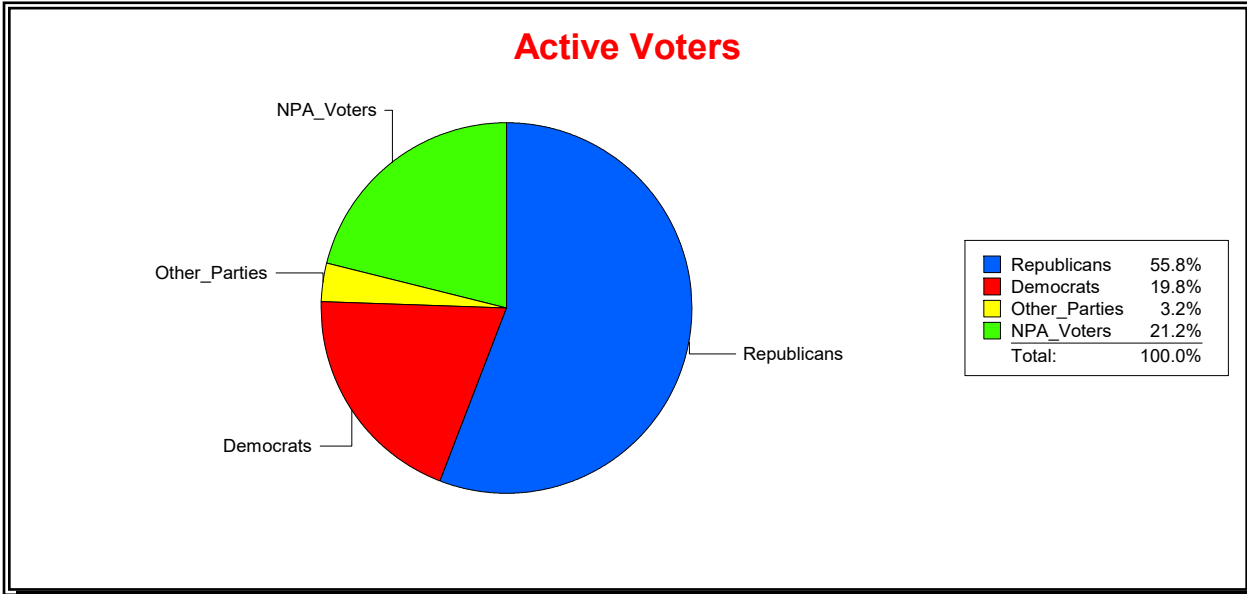

Supervisor of Elections

St Johns County, FL

Date 4/7/2026

Time 08:29 AM

Graphs of District Registration

Active Registered Voters

Inactive Voters

District	Total	Dems	Reps	NonP	Other	Total	Dems	Reps	NonP	Other
US Congress - Dist 5	202,997	40,160	113,365	42,952	6,520	26,859	6,312	10,196	9,641	710