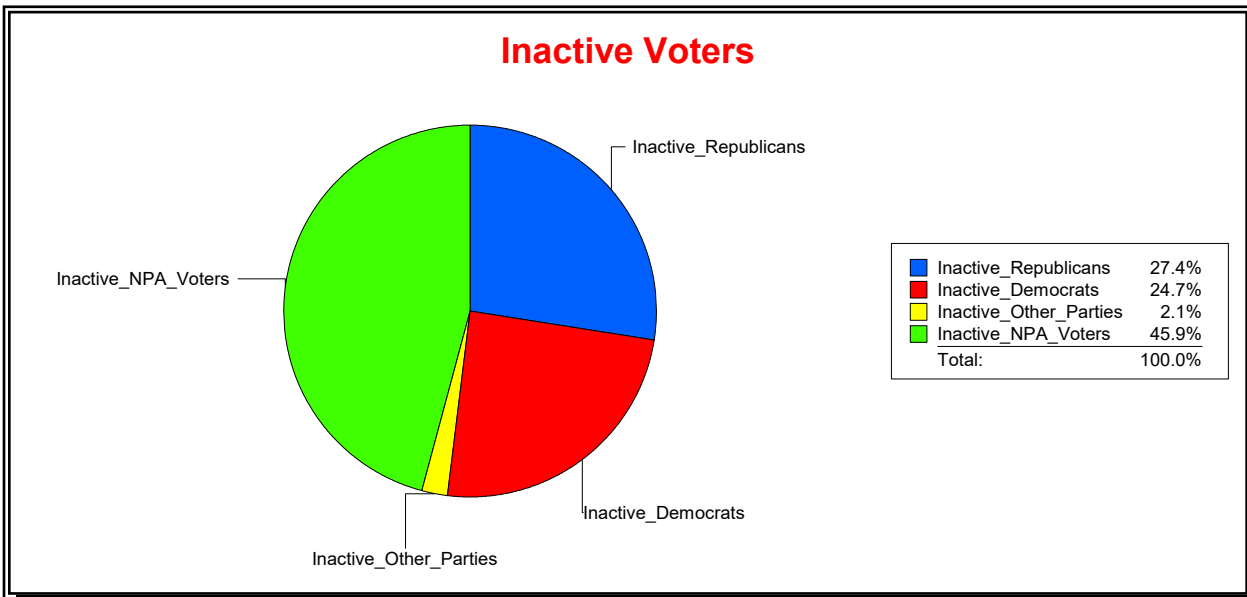

St Johns County, FL

Date 4/7/2026

Time 08:29 AM

Graphs of District Registration

Active Registered Voters

Inactive Voters

District	Total	Dems	Reps	NonP	Other	Total	Dems	Reps	NonP	Other
St Johns Forest CDD	1,130	251	561	295	23	146	36	40	67	3