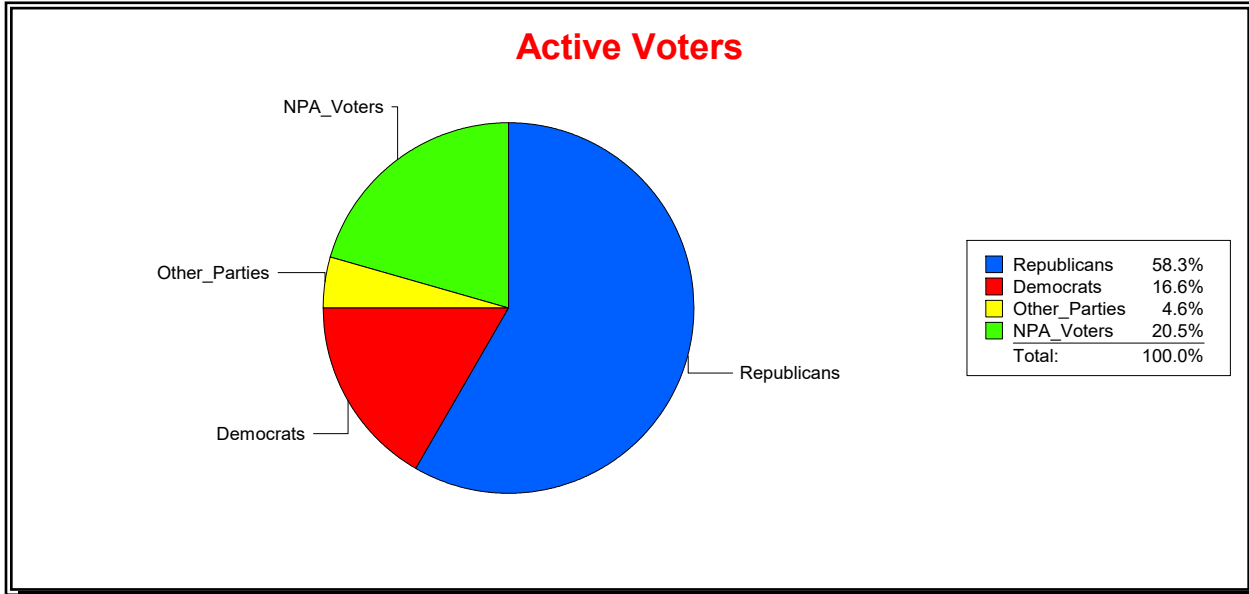

Vicky Oakes

Supervisor of Elections

St Johns County, FL

Date 4/7/2026

Time 08:29 AM

Graphs of District Registration

Active Registered Voters

Inactive Voters

District	Total	Dems	Reps	NonP	Other	Total	Dems	Reps	NonP	Other
Six Mile Creek CDD	3,113	518	1,816	637	142	222	39	90	87	6