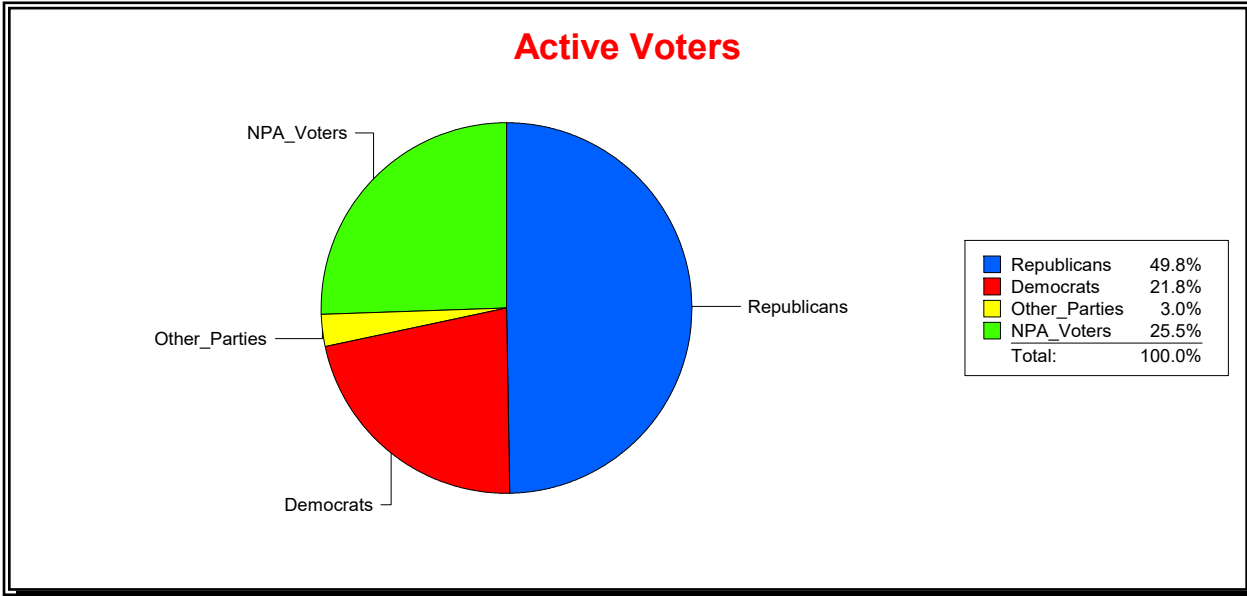

District	Total	Dems	Reps	NonP	Other	Total	Dems	Reps	NonP	Other
Brandy Creek CDD	1,249	272	622	318	37	198	41	73	80	4

Vicky Oakes

Supervisor of Elections

St Johns County, FL

Date 4/7/2026

Time 08:29 AM

Graphs of District Registration