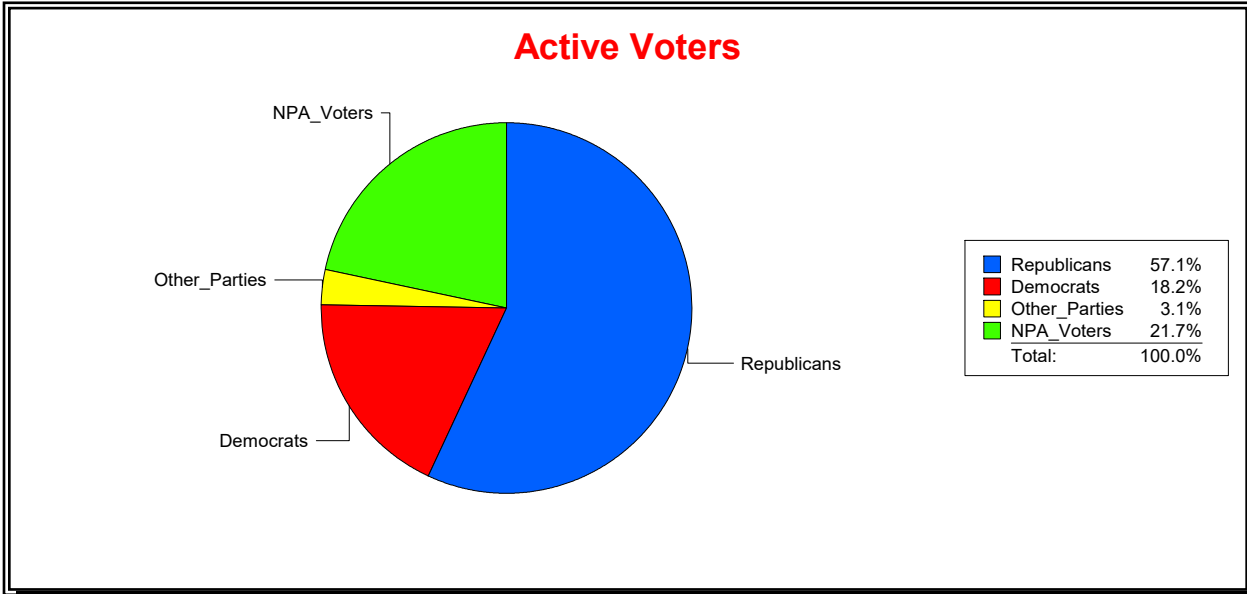

Vicky Oakes

Supervisor of Elections

St Johns County, FL

Date 4/7/2026

Time 08:29 AM

Graphs of District Registration

Active Registered Voters

Inactive Voters