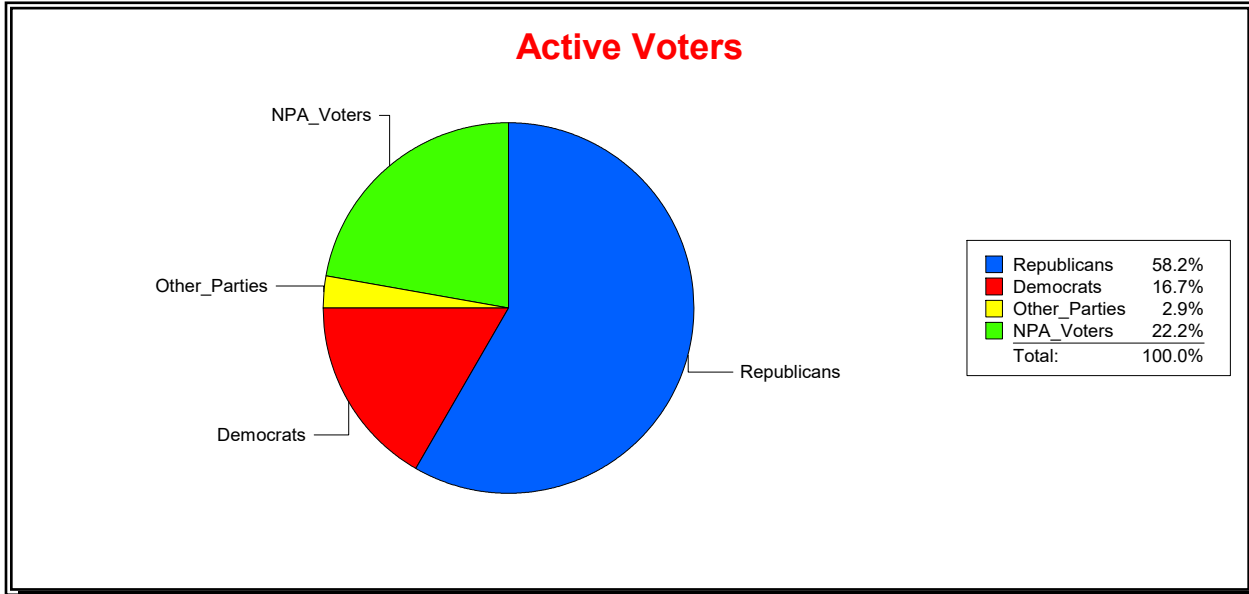

Vicky Oakes

Supervisor of Elections

St Johns County, FL

Date 4/7/2026

Time 08:29 AM

Graphs of District Registration

Active Registered Voters

Inactive Voters

District	Total	Dems	Reps	NonP	Other	Total	Dems	Reps	NonP	Other
Marshall Creek CDD	2,651	444	1,543	588	76	296	70	114	109	3