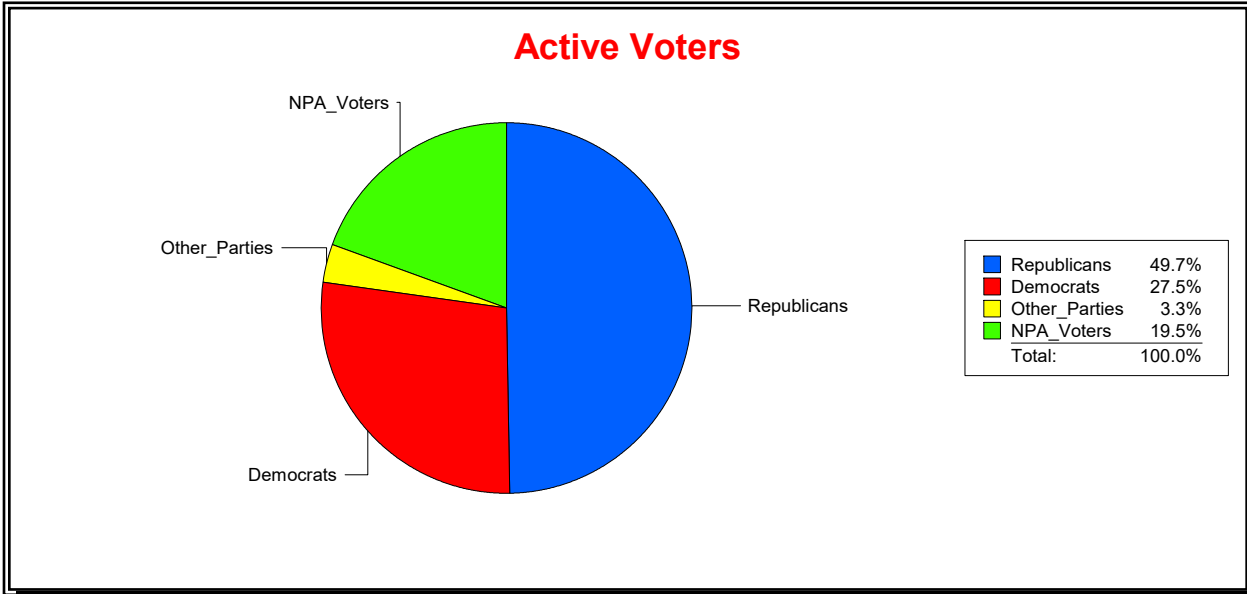

Vicky Oakes

Supervisor of Elections

St Johns County, FL

Date 4/7/2026

Time 08:29 AM

Graphs of District Registration

Active Registered Voters

Inactive Voters

District	Total	Dems	Reps	NonP	Other	Total	Dems	Reps	NonP	Other
State Representative - Dist 19	44,481	12,232	22,109	8,668	1,472	7,758	2,374	2,493	2,674	217