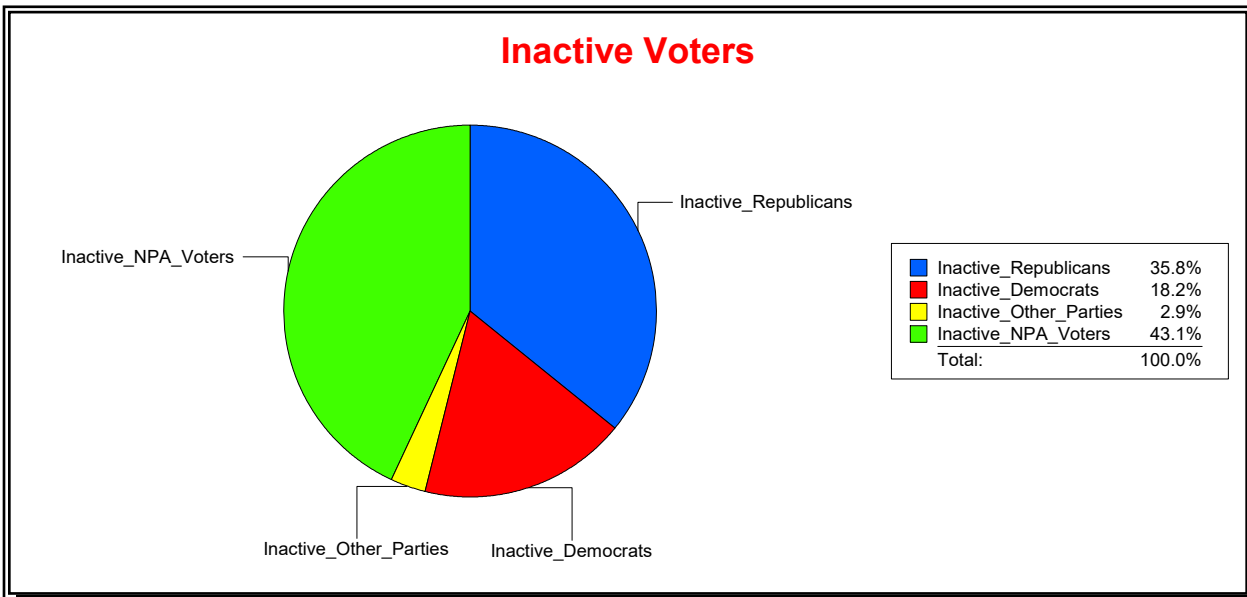

Vicky Oakes

Supervisor of Elections

St Johns County, FL

Date 4/7/2026

Time 08:29 AM

Graphs of District Registration

Active Registered Voters

Inactive Voters

District	Total	Dems	Reps	NonP	Other	Total	Dems	Reps	NonP	Other
Bannon Lakes CDD	1,479	306	756	347	70	137	25	49	59	4