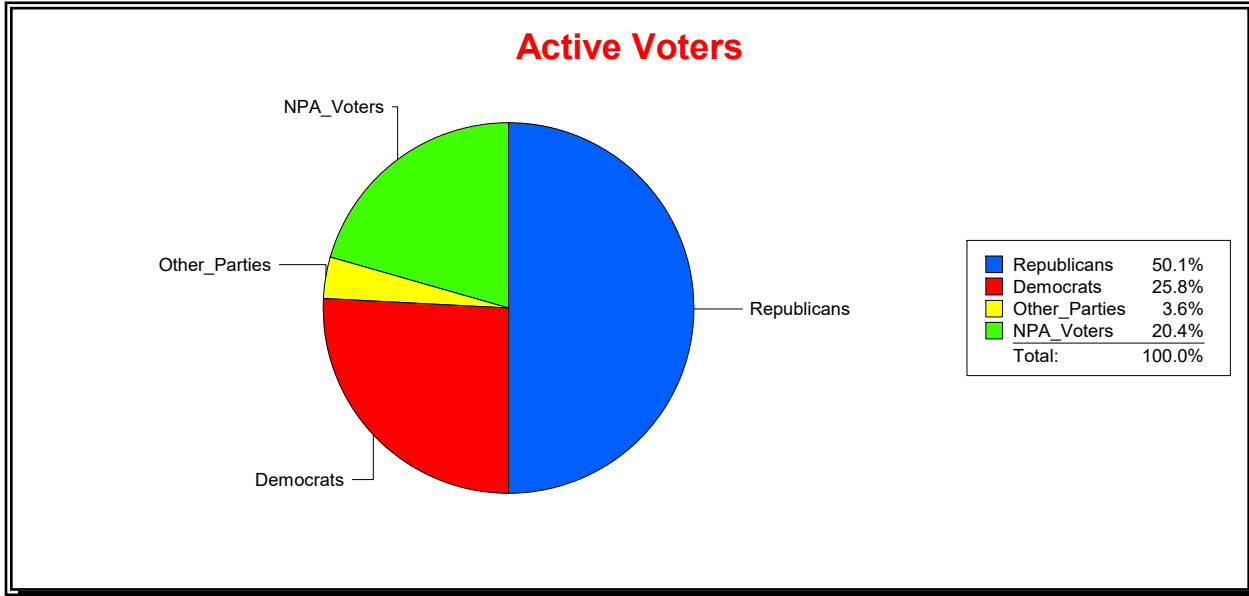

Vicky Oakes

Supervisor of Elections

St Johns County, FL

Date 4/7/2026

Time 08:29 AM

Graphs of District Registration

Active Registered Voters

Inactive Voters

District	Total	Dems	Reps	NonP	Other	Total	Dems	Reps	NonP	Other
Heritage Park CDD	1,263	326	633	258	46	213	49	56	105	3