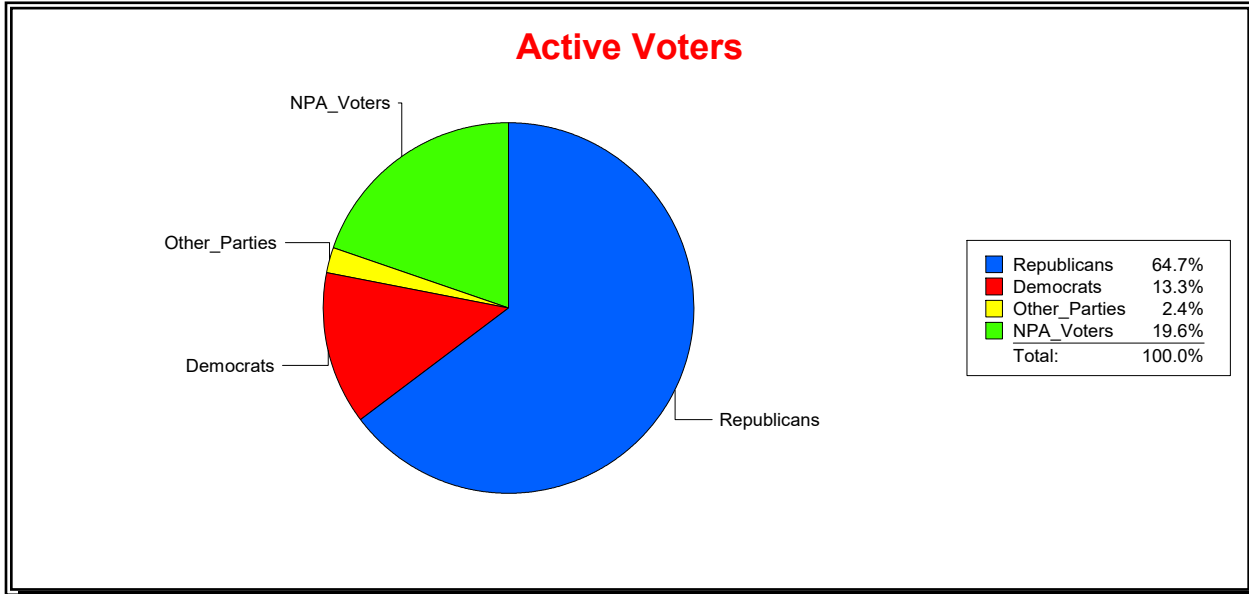

Vicky Oakes

Supervisor of Elections

St Johns County, FL

Date 4/7/2026

Time 08:29 AM

Graphs of District Registration

Active Registered Voters

Inactive Voters

District	Total	Dems	Reps	NonP	Other	Total	Dems	Reps	NonP	Other
Sampson Creek CDD	1,930	257	1,248	378	47	219	40	108	68	3