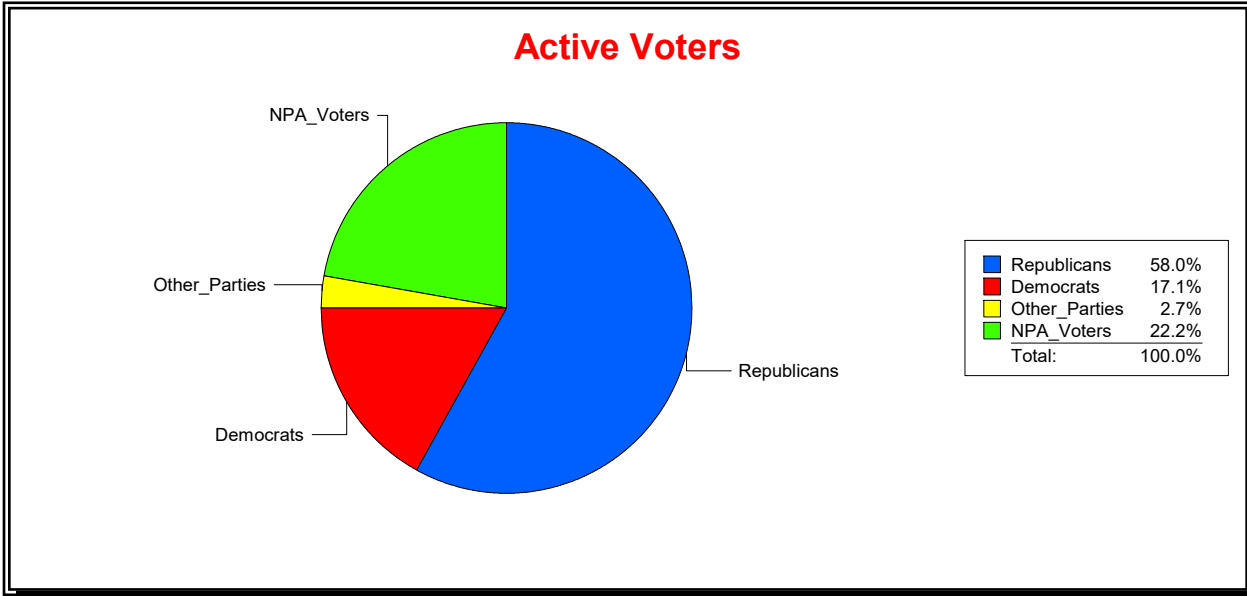

Vicky Oakes

Supervisor of Elections

St Johns County, FL

Date 4/7/2026

Time 08:29 AM

Graphs of District Registration

Active Registered Voters

Inactive Voters

District	Total	Dems	Reps	NonP	Other	Total	Dems	Reps	NonP	Other
County Commission - Dist 4	46,321	7,906	26,888	10,275	1,252	5,123	1,031	2,116	1,838	138