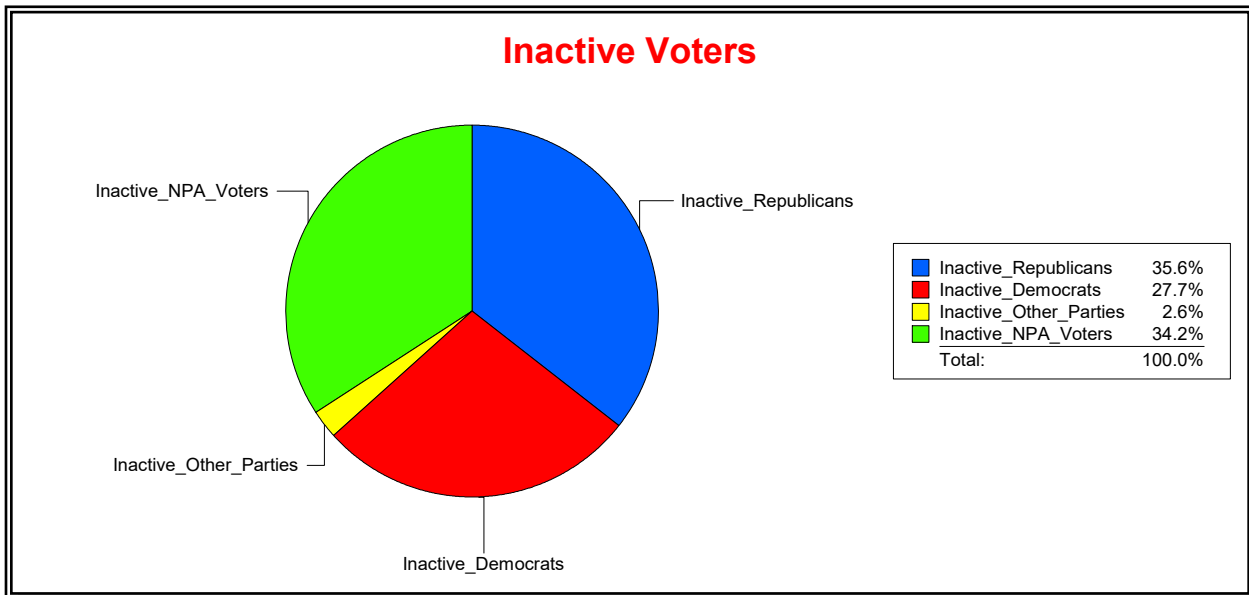

Vicky Oakes

Supervisor of Elections

St Johns County, FL

Date 4/7/2026

Time 08:29 AM

Graphs of District Registration

Active Registered Voters

Inactive Voters

District	Total	Dems	Reps	NonP	Other	Total	Dems	Reps	NonP	Other
School Board - Dist 3	43,737	10,465	23,751	8,098	1,423	7,078	1,960	2,517	2,419	182