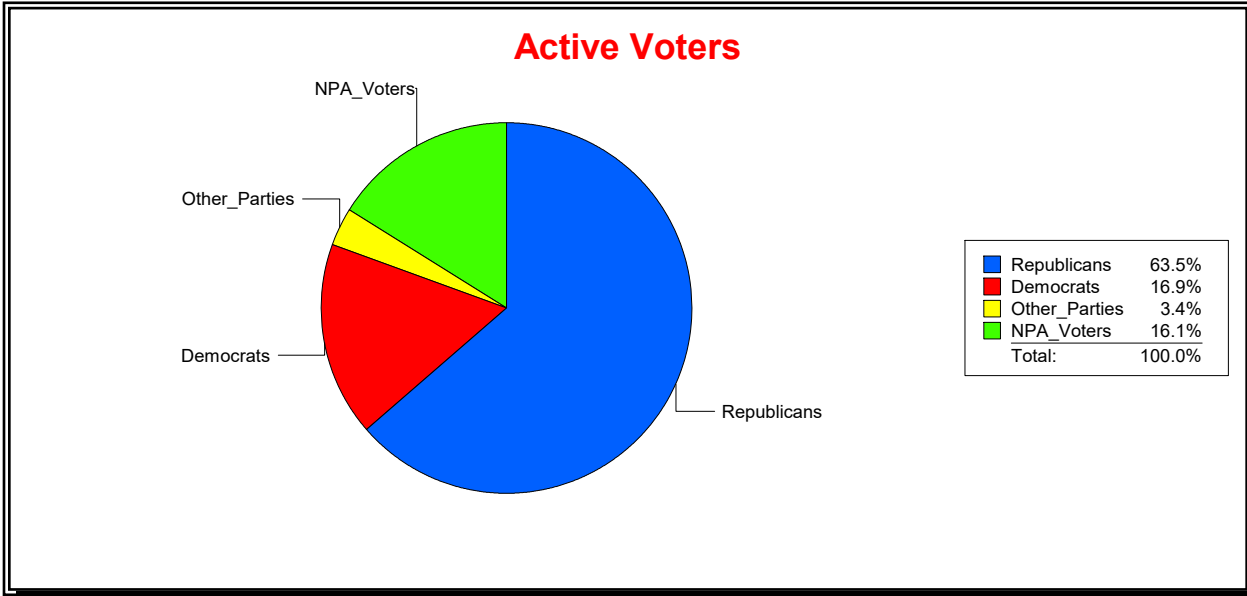

Vicky Oakes

Supervisor of Elections

St Johns County, FL

Date 4/7/2026

Time 08:29 AM

Graphs of District Registration

Active Registered Voters

Inactive Voters

District	Total	Dems	Reps	NonP	Other	Total	Dems	Reps	NonP	Other
Madeira CDD	762	129	484	123	26	49	7	25	14	3