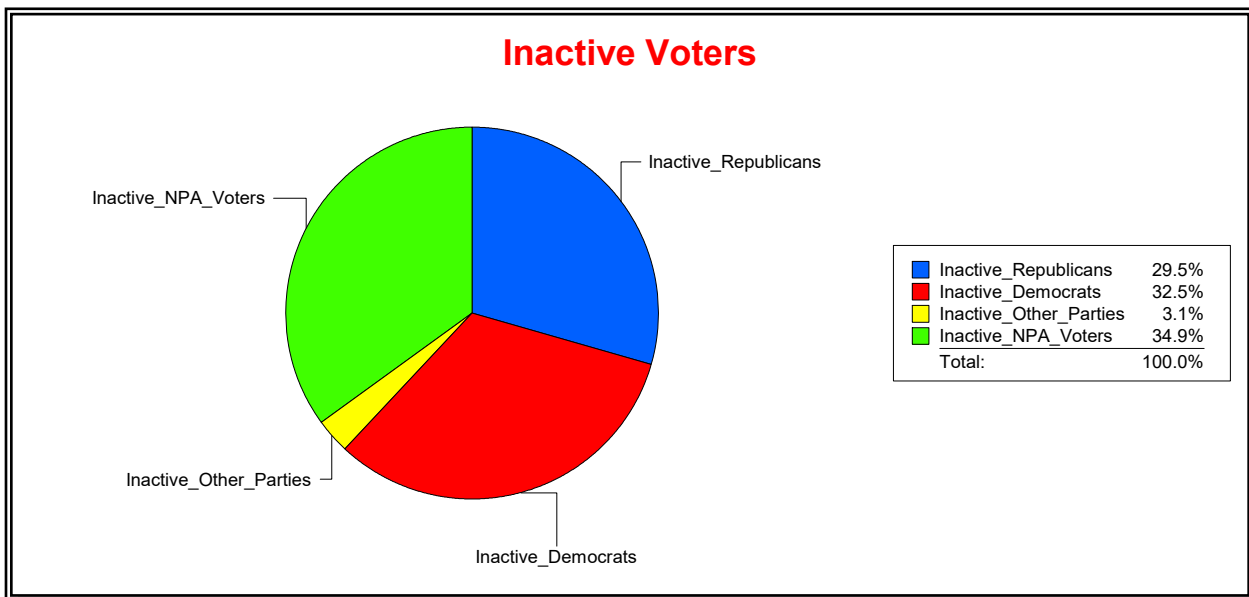

Vicky Oakes

Supervisor of Elections

St Johns County, FL

Date 4/7/2026

Time 08:29 AM

Graphs of District Registration

Active Registered Voters

Inactive Voters

District	Total	Dems	Reps	NonP	Other	Total	Dems	Reps	NonP	Other
St Augustine	10,205	3,168	4,515	2,142	380	2,023	658	597	706	62