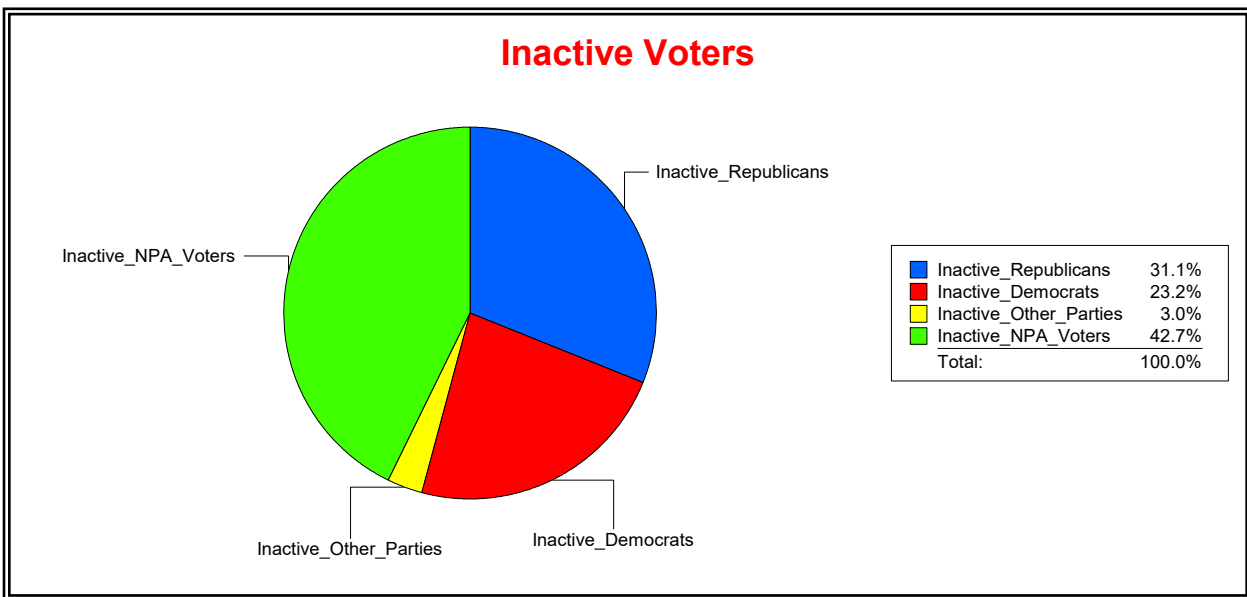

Supervisor of Elections

St Johns County, FL

Date 4/7/2026

Time 08:29 AM

Graphs of District Registration

Active Registered Voters

Inactive Voters

District	Total	Dems	Reps	NonP	Other	Total	Dems	Reps	NonP	Other
Sweetwater Creek CDD	1,535	304	879	309	43	164	38	51	70	5