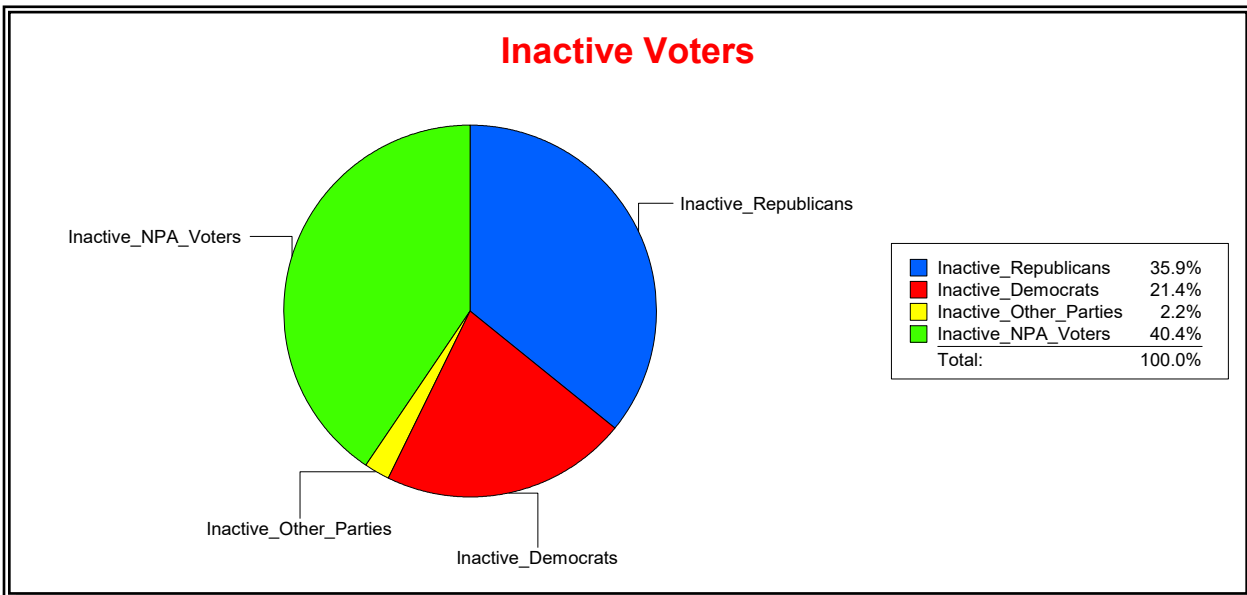

Date 4/7/2026

Time 08:29 AM

Graphs of District Registration

Active Registered Voters

Inactive Voters

District	Total	Dems	Reps	NonP	Other	Total	Dems	Reps	NonP	Other
Durbin Crossing CDD	4,408	924	2,167	1,190	127	668	143	240	270	15