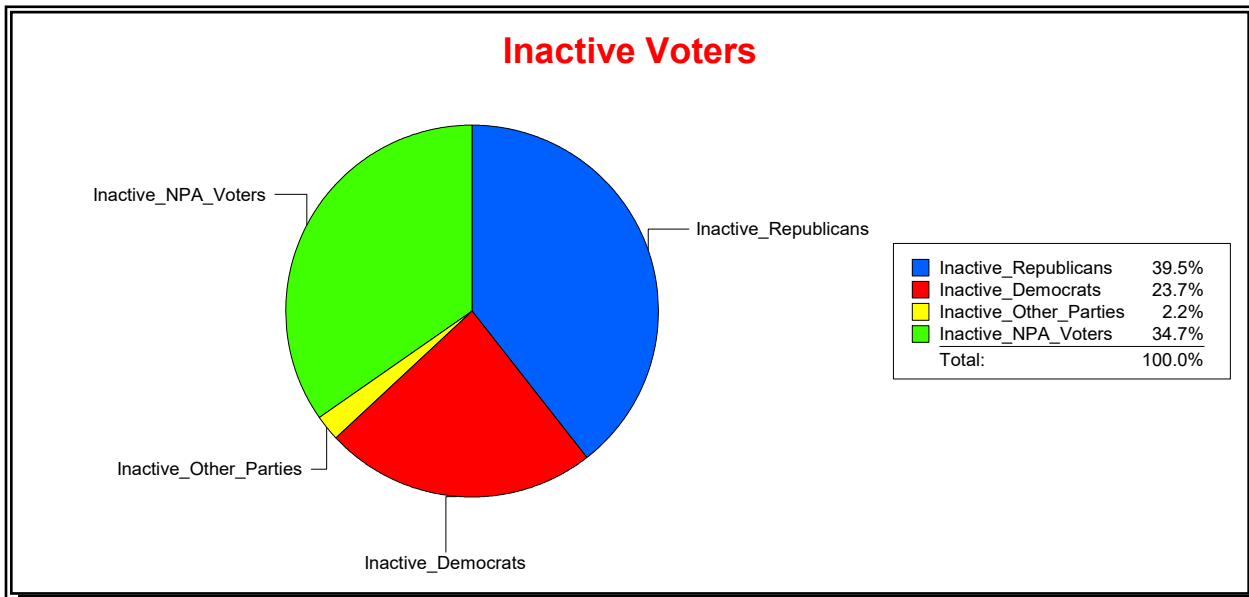

Date 4/7/2026

Time 08:29 AM

Graphs of District Registration

Active Registered Voters

Inactive Voters

District	Total	Dems	Reps	NonP	Other	Total	Dems	Reps	NonP	Other
State Representative - Dist 20	28,553	5,404	17,195	5,012	942	4,717	1,117	1,861	1,635	104