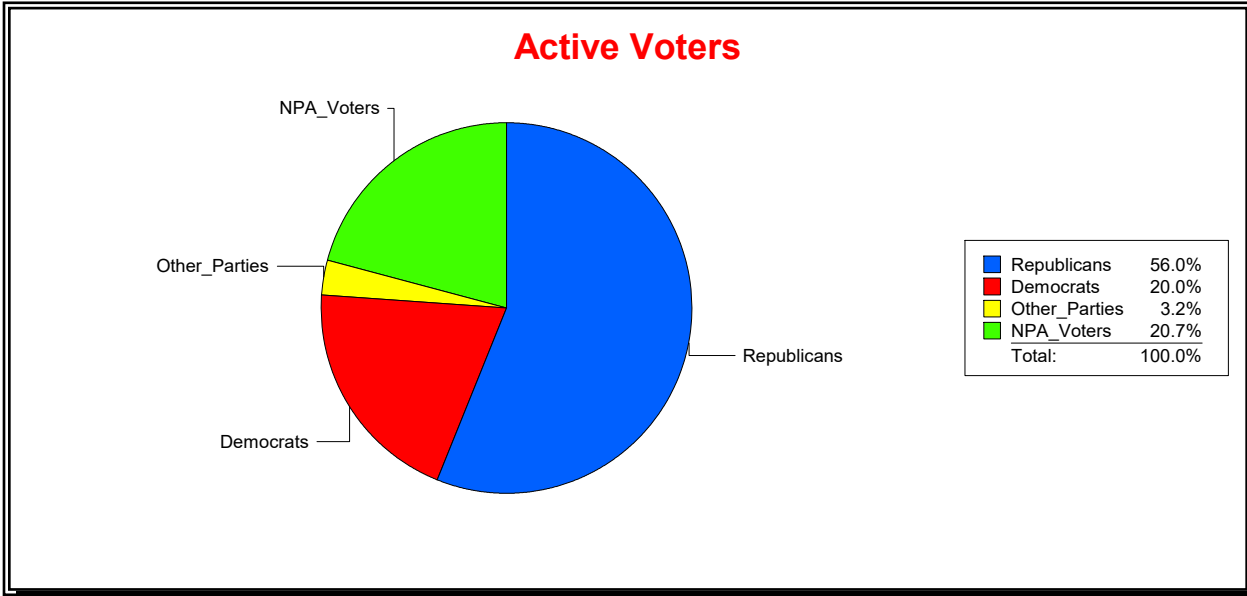

Vicky Oakes

Supervisor of Elections

St Johns County, FL

Date 4/7/2026

Time 08:29 AM

Graphs of District Registration

Active Registered Voters

Inactive Voters

District	Total	Dems	Reps	NonP	Other	Total	Dems	Reps	NonP	Other
State Senate - Dist 7	234,363	46,934	131,357	48,629	7,443	31,739	7,516	12,054	11,347	822