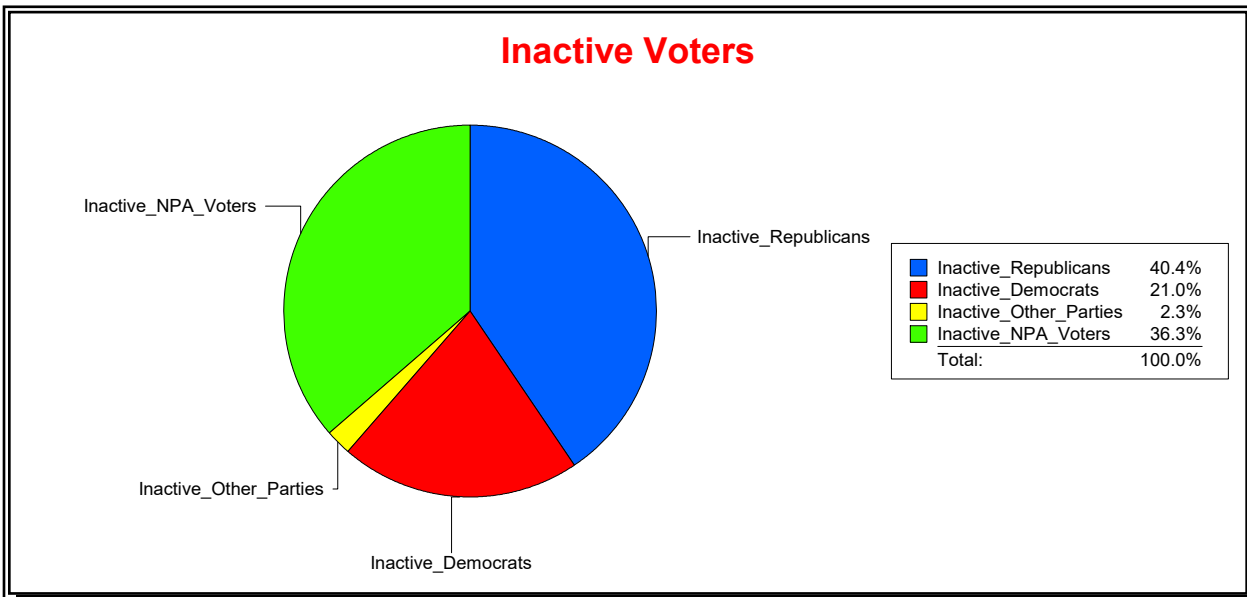

District	Total	Dems	Reps	NonP	Other	Total	Dems	Reps	NonP	Other
St. Johns County	234,534	46,988	131,430	48,660	7,456	31,772	7,527	12,068	11,355	822

Vicky Oakes

Supervisor of Elections

St Johns County, FL

Date 4/7/2026

Time 08:29 AM

Graphs of District Registration

Active Registered Voters

Inactive Voters

District	Total	Dems	Reps	NonP	Other	Total	Dems	Reps	NonP	Other
County Commission - Dist 1	45,132	8,133	26,080	9,607	1,312	5,560	1,165	2,248	2,018	129