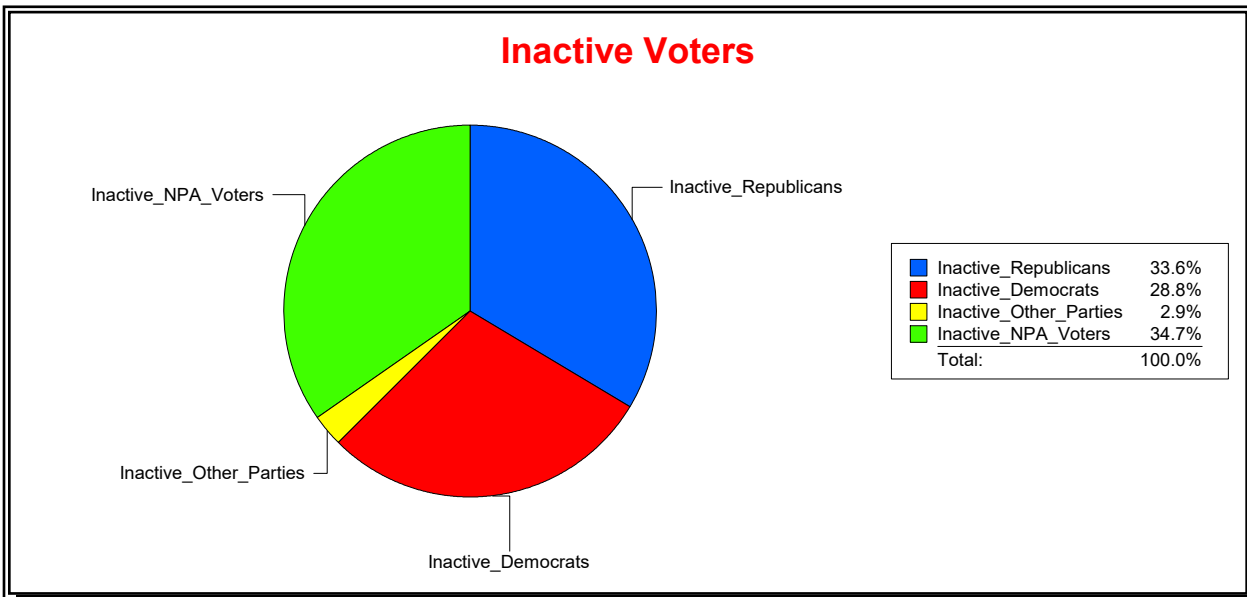

Vicky Oakes

Supervisor of Elections

St Johns County, FL

Date 4/7/2026

Time 08:29 AM

Graphs of District Registration

Active Registered Voters

Inactive Voters

District	Total	Dems	Reps	NonP	Other	Total	Dems	Reps	NonP	Other
Port Waterway & Beach	55,400	14,187	28,460	10,816	1,937	9,564	2,758	3,216	3,317	273