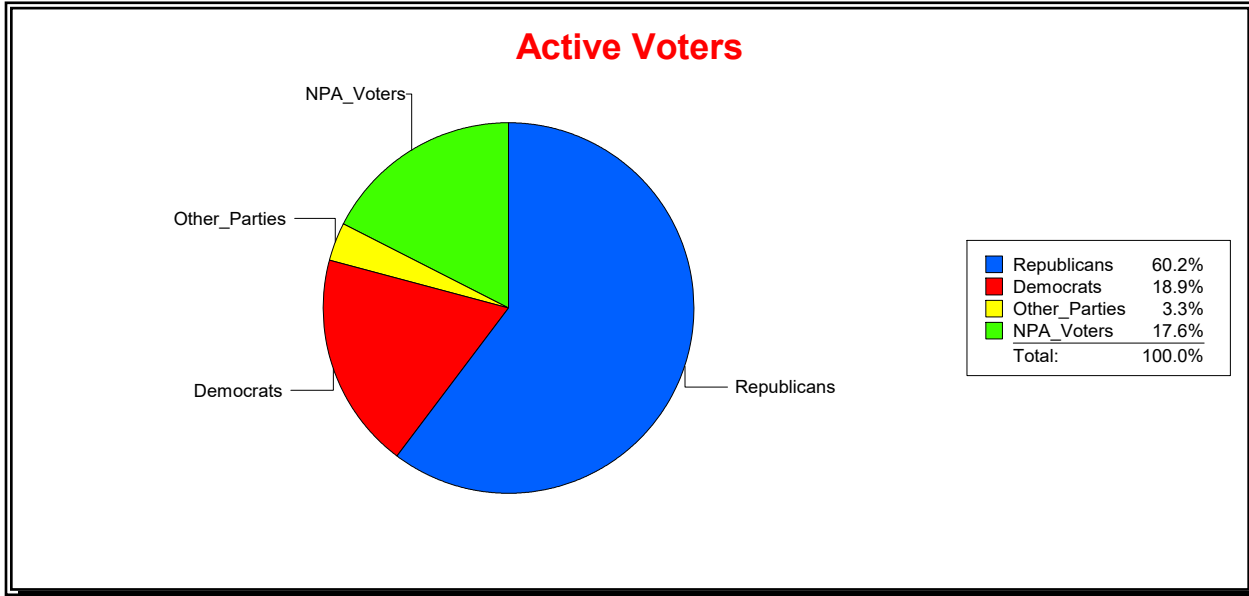

Date 4/7/2026

Time 08:29 AM

Graphs of District Registration

Active Registered Voters

Inactive Voters

District	Total	Dems	Reps	NonP	Other	Total	Dems	Reps	NonP	Other
State Representative - Dist 20	28,553	5,404	17,195	5,012	942	4,717	1,117	1,861	1,635	104