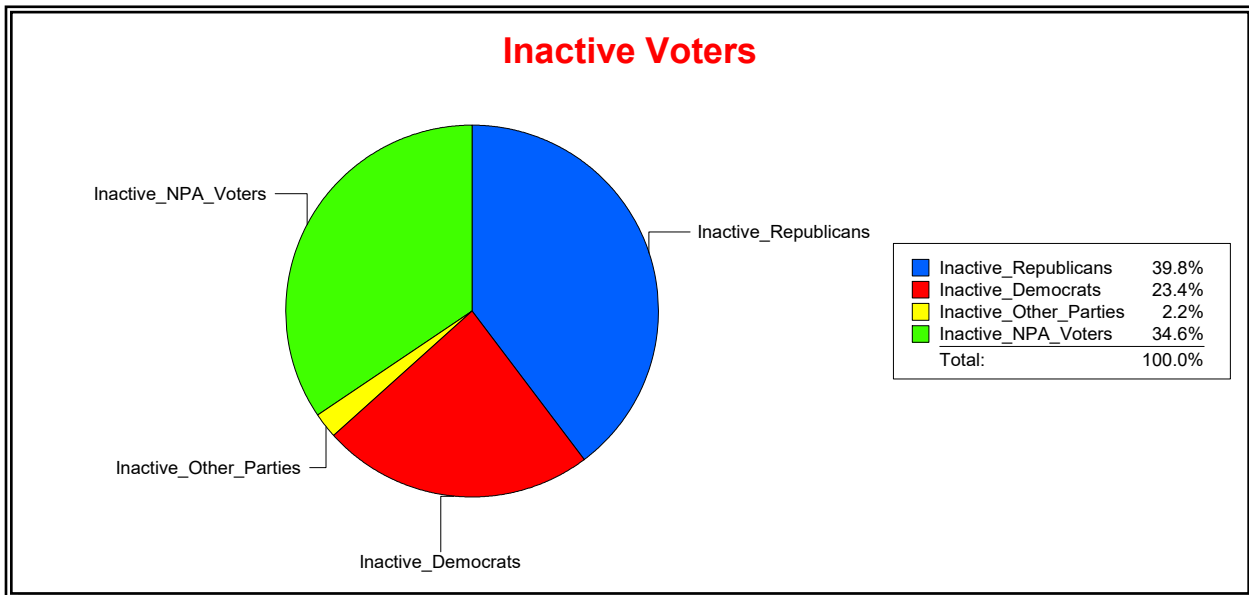

Supervisor of Elections

St Johns County, FL

Date 4/7/2026

Time 08:29 AM

Graphs of District Registration

Active Registered Voters

Inactive Voters

District	Total	Dems	Reps	NonP	Other	Total	Dems	Reps	NonP	Other
Julington Creek CDD	11,662	2,251	6,648	2,473	290	1,652	387	658	571	36