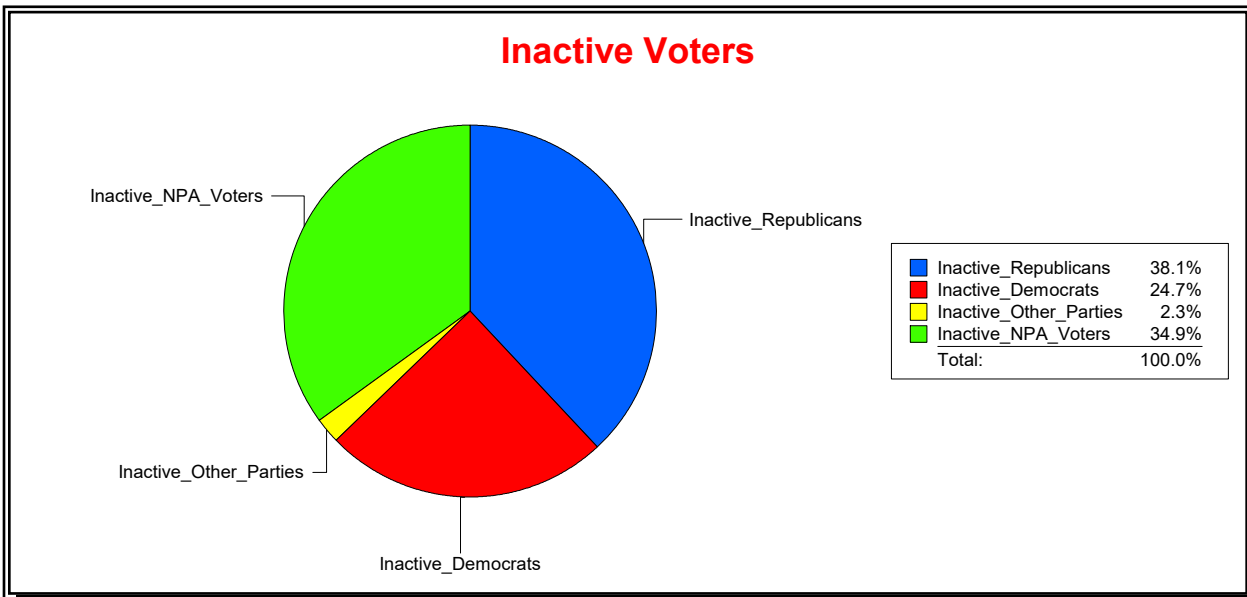

Vicky Oakes

Supervisor of Elections

St Johns County, FL

Date 4/7/2026

Time 08:29 AM

Graphs of District Registration

Active Registered Voters

Inactive Voters

District	Total	Dems	Reps	NonP	Other	Total	Dems	Reps	NonP	Other
US Congress - Dist 6	31,537	6,828	18,065	5,708	936	4,913	1,215	1,872	1,714	112