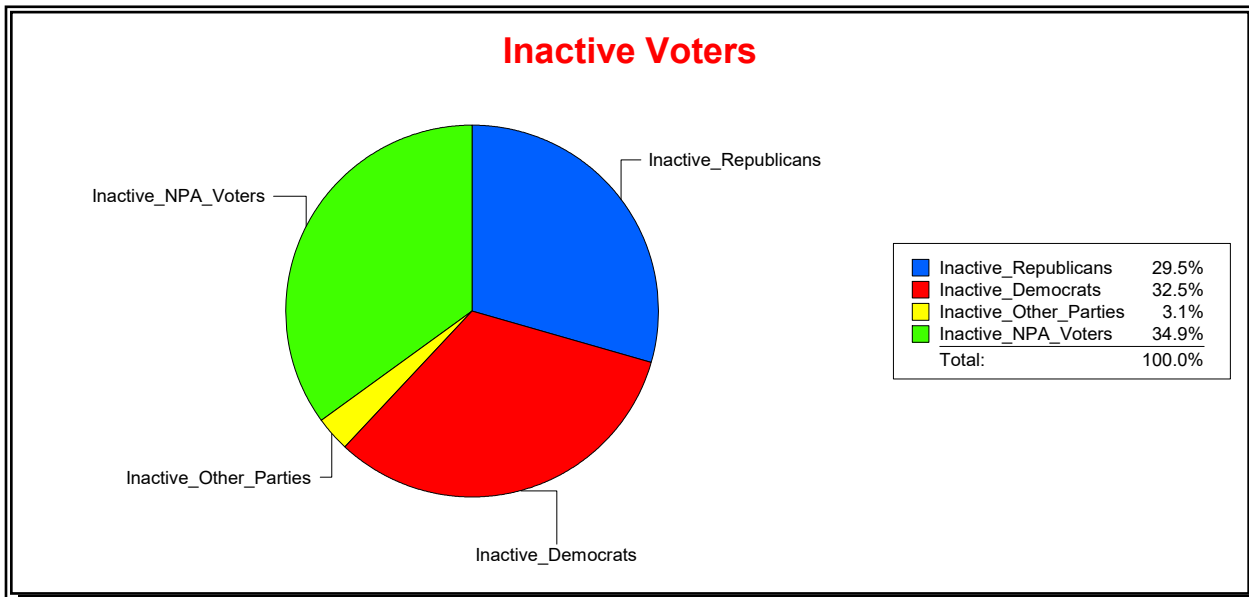

Vicky Oakes

Supervisor of Elections

St Johns County, FL

Date 4/7/2026

Time 08:29 AM

Graphs of District Registration

District	Active Registered Voters					Inactive Voters				
	Total	Dems	Reps	NonP	Other	Total	Dems	Reps	NonP	Other
St Augustine	10,205	3,168	4,515	2,142	380	2,023	658	597	706	62