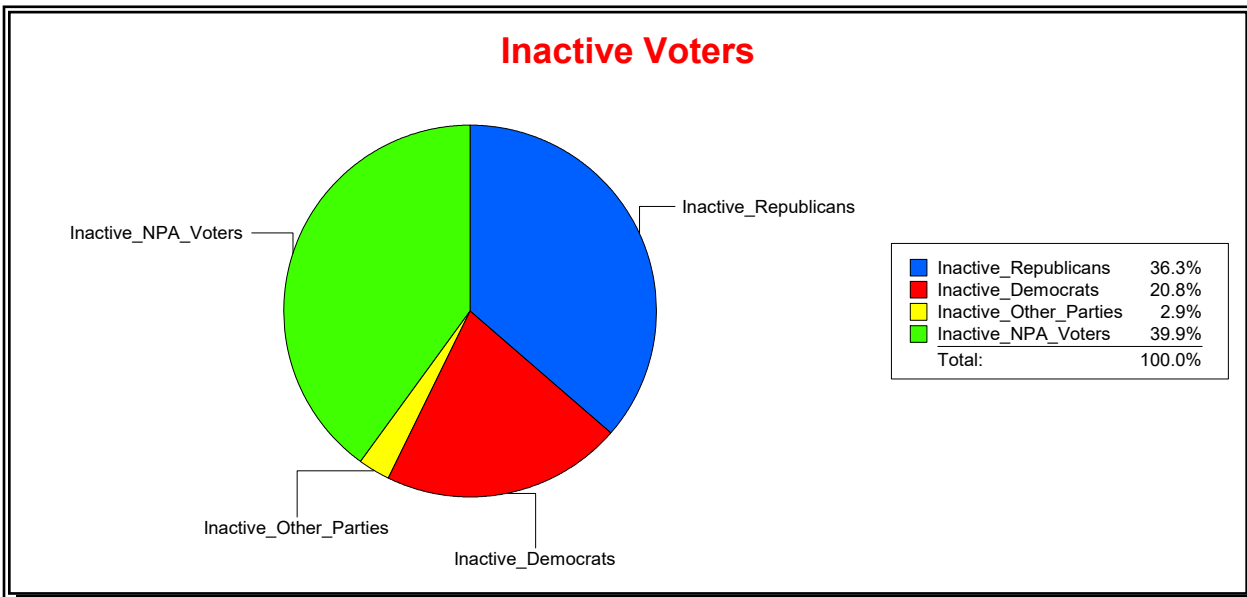

Vicky Oakes

Supervisor of Elections

St Johns County, FL

Date 4/7/2026

Time 08:29 AM

Graphs of District Registration

Active Registered Voters

Inactive Voters

District	Total	Dems	Reps	NonP	Other	Total	Dems	Reps	NonP	Other
Aberdeen CDD	3,491	697	1,791	886	117	586	122	213	234	17