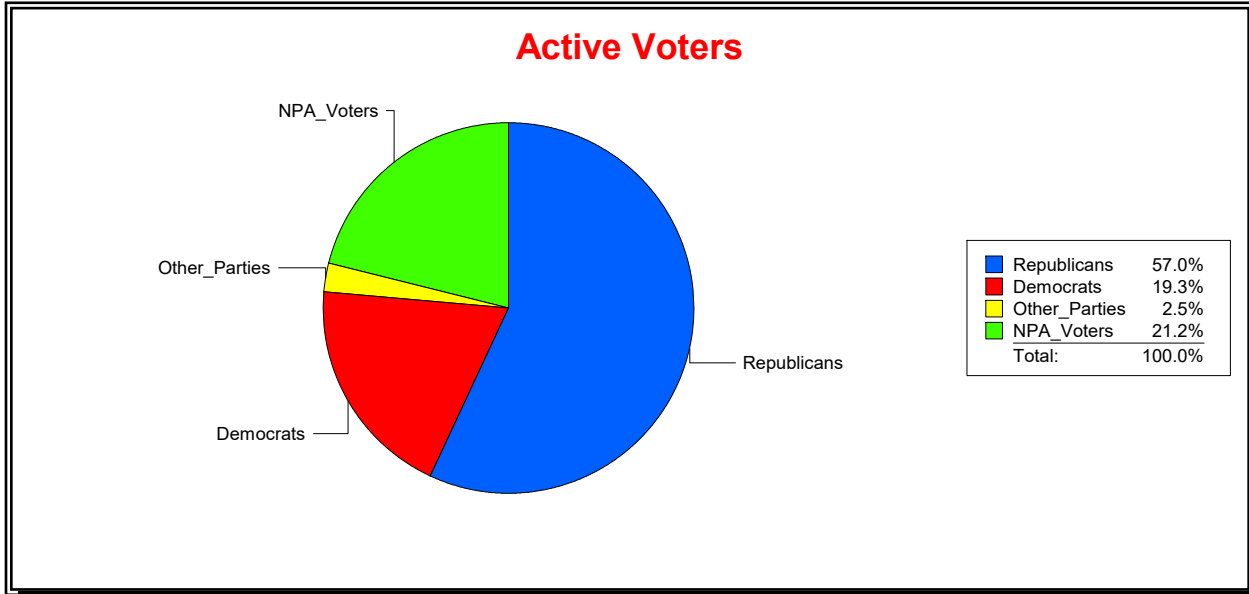

Supervisor of Elections

St Johns County, FL

Date 4/7/2026

Time 08:29 AM

Graphs of District Registration

Active Registered Voters

Inactive Voters

District	Total	Dems	Reps	NonP	Other	Total	Dems	Reps	NonP	Other
Julington Creek CDD	11,662	2,251	6,648	2,473	290	1,652	387	658	571	36