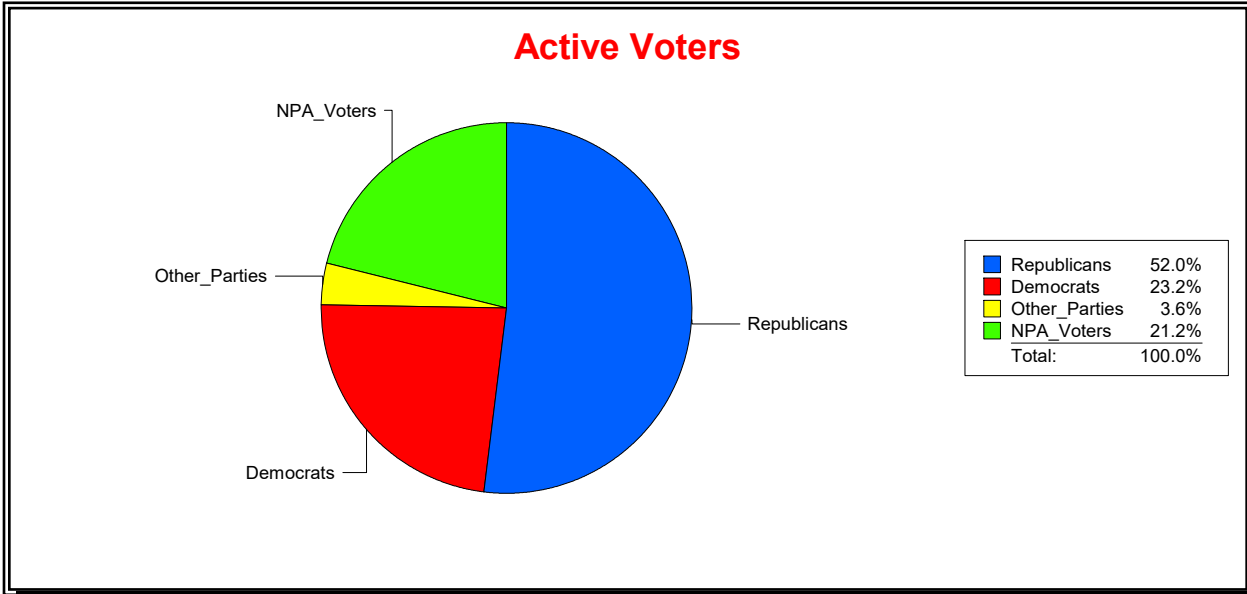

Vicky Oakes

Supervisor of Elections

St Johns County, FL

Date 4/7/2026

Time 08:29 AM

Graphs of District Registration

Active Registered Voters

Inactive Voters

District	Total	Dems	Reps	NonP	Other	Total	Dems	Reps	NonP	Other
School Board - Dist 5	47,589	11,035	24,767	10,088	1,699	7,025	1,803	2,456	2,556	210