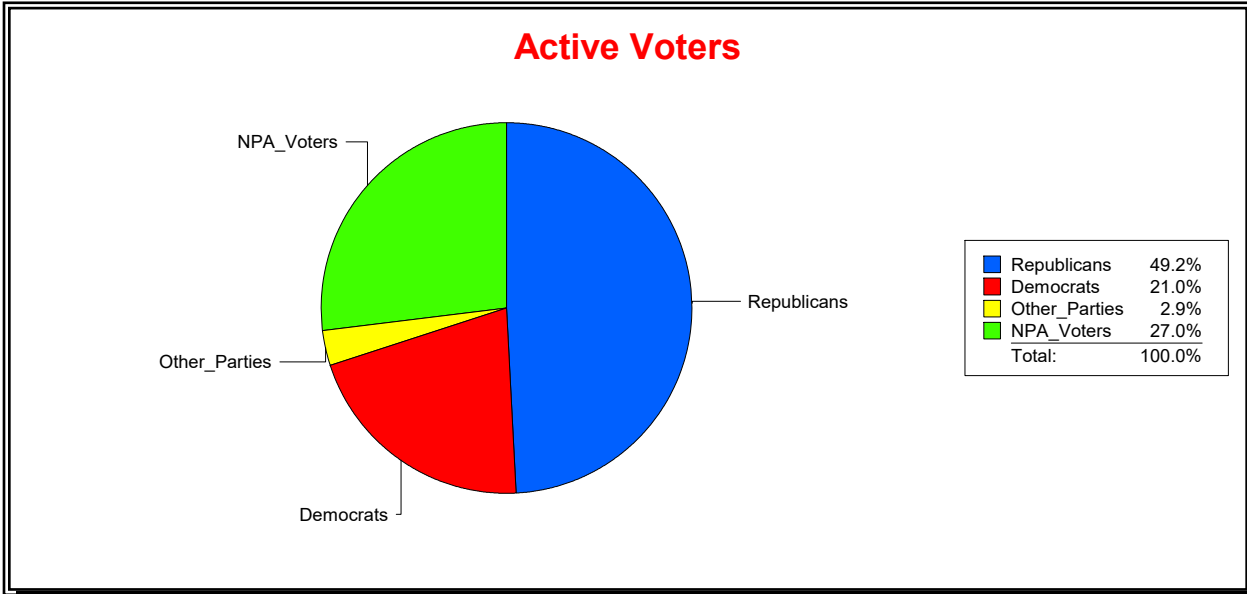

Date 4/7/2026

Time 08:29 AM

Graphs of District Registration

Active Registered Voters

Inactive Voters

District	Total	Dems	Reps	NonP	Other	Total	Dems	Reps	NonP	Other
Durbin Crossing CDD	4,408	924	2,167	1,190	127	668	143	240	270	15