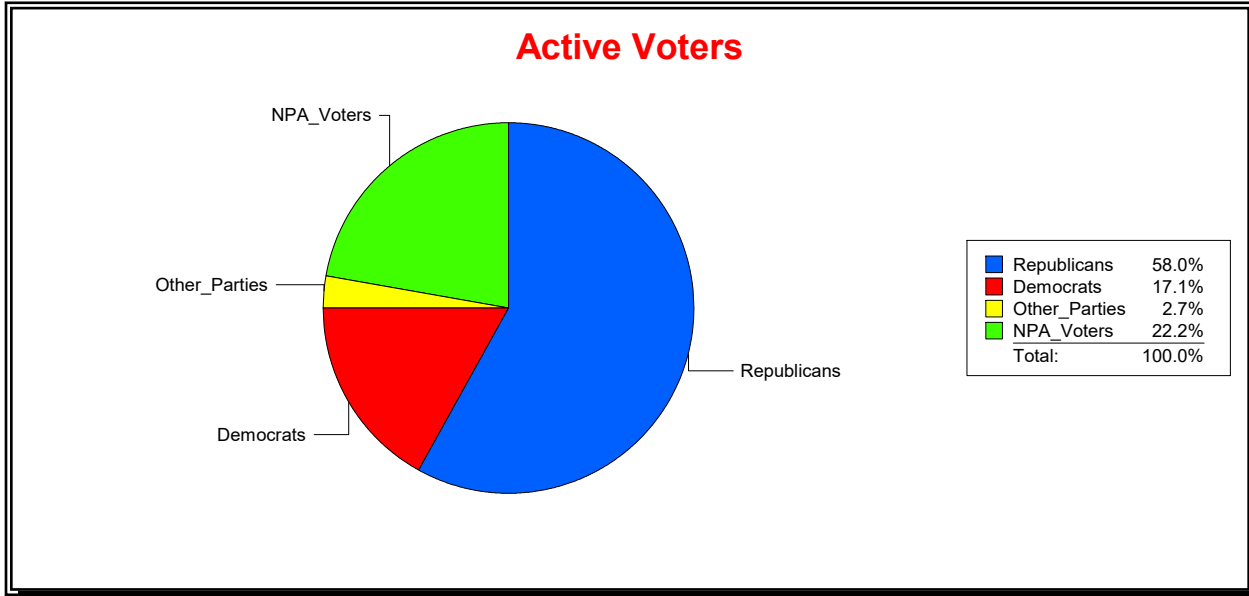

Vicky Oakes

Supervisor of Elections

St Johns County, FL

Date 4/7/2026

Time 08:29 AM

Graphs of District Registration

Active Registered Voters

Inactive Voters

District	Total	Dems	Reps	NonP	Other	Total	Dems	Reps	NonP	Other
School Board - Dist 4	46,321	7,906	26,888	10,275	1,252	5,123	1,031	2,116	1,838	138