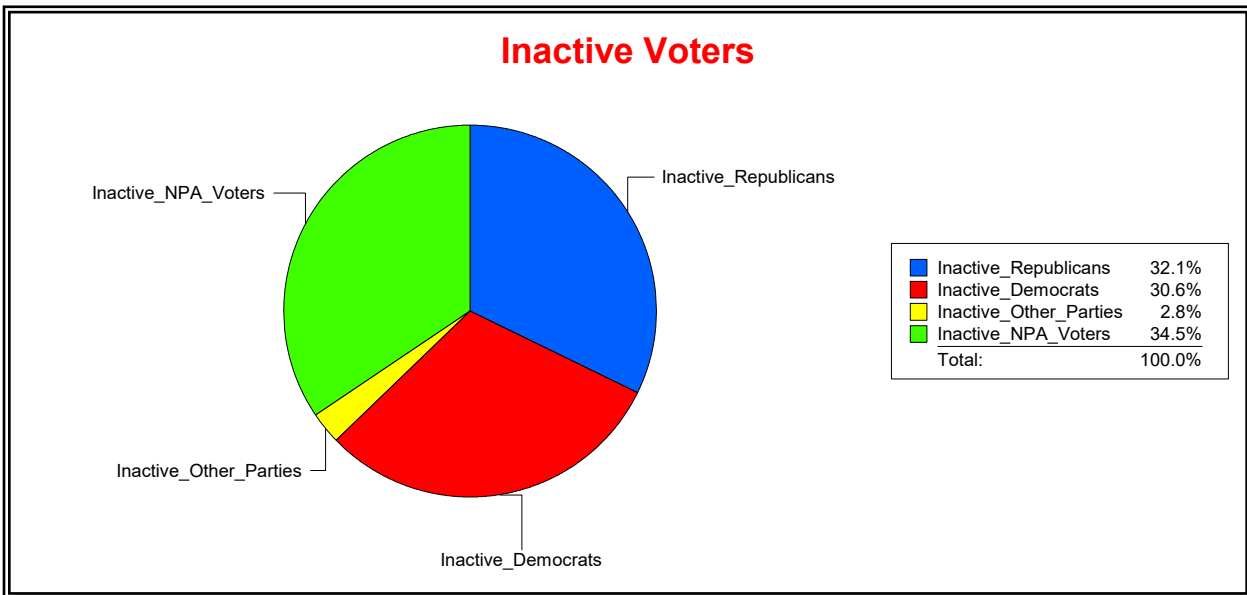

Vicky Oakes

Supervisor of Elections

St Johns County, FL

Date 4/7/2026

Time 08:29 AM

Graphs of District Registration

Active Registered Voters

Inactive Voters

District	Total	Dems	Reps	NonP	Other	Total	Dems	Reps	NonP	Other
State Representative - Dist 19	44,481	12,232	22,109	8,668	1,472	7,758	2,374	2,493	2,674	217