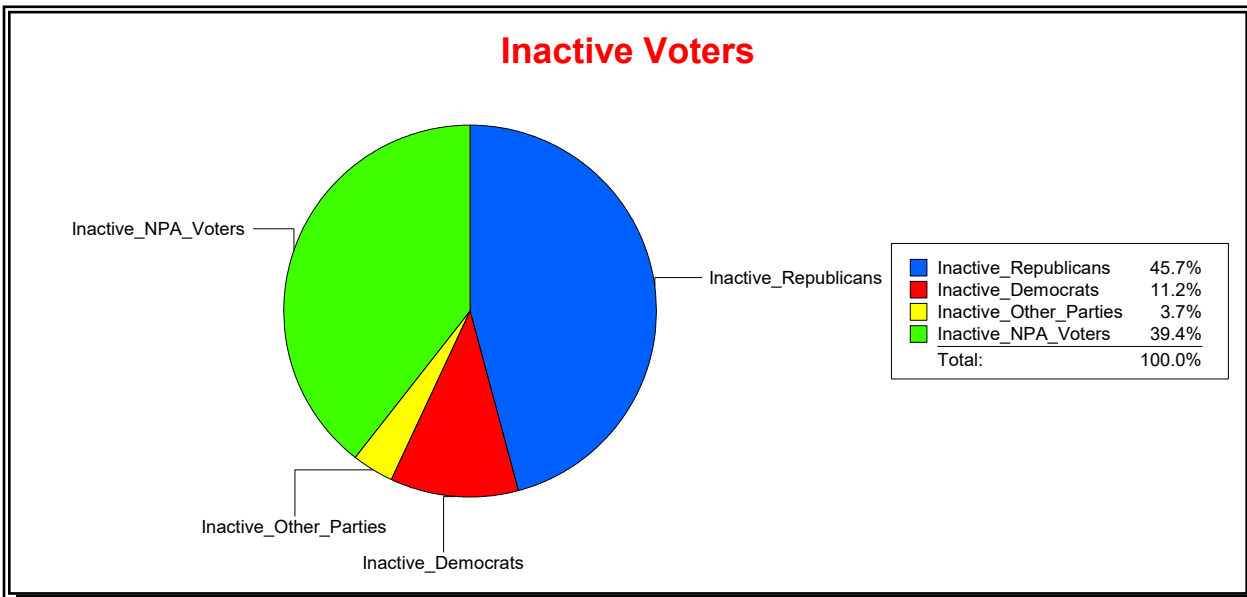

Vicky Oakes

Supervisor of Elections

St Johns County, FL

Date 4/7/2026

Time 08:29 AM

Graphs of District Registration

Active Registered Voters

Inactive Voters

District	Total	Dems	Reps	NonP	Other	Total	Dems	Reps	NonP	Other
Twin Creeks North CDD	1,833	320	1,029	402	82	269	30	123	106	10