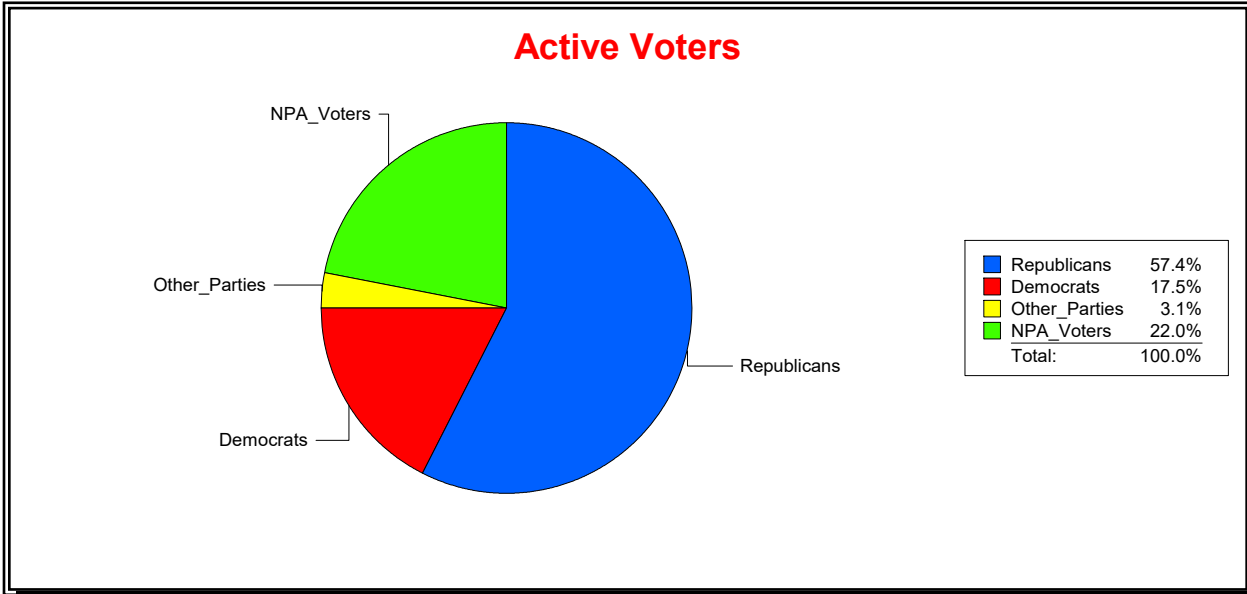

Vicky Oakes

Supervisor of Elections

St Johns County, FL

Date 4/7/2026

Time 08:29 AM

Graphs of District Registration

Active Registered Voters

Inactive Voters

District	Total	Dems	Reps	NonP	Other	Total	Dems	Reps	NonP	Other
Turnbull Creek CDD	2,016	352	1,158	443	63	303	52	142	98	11