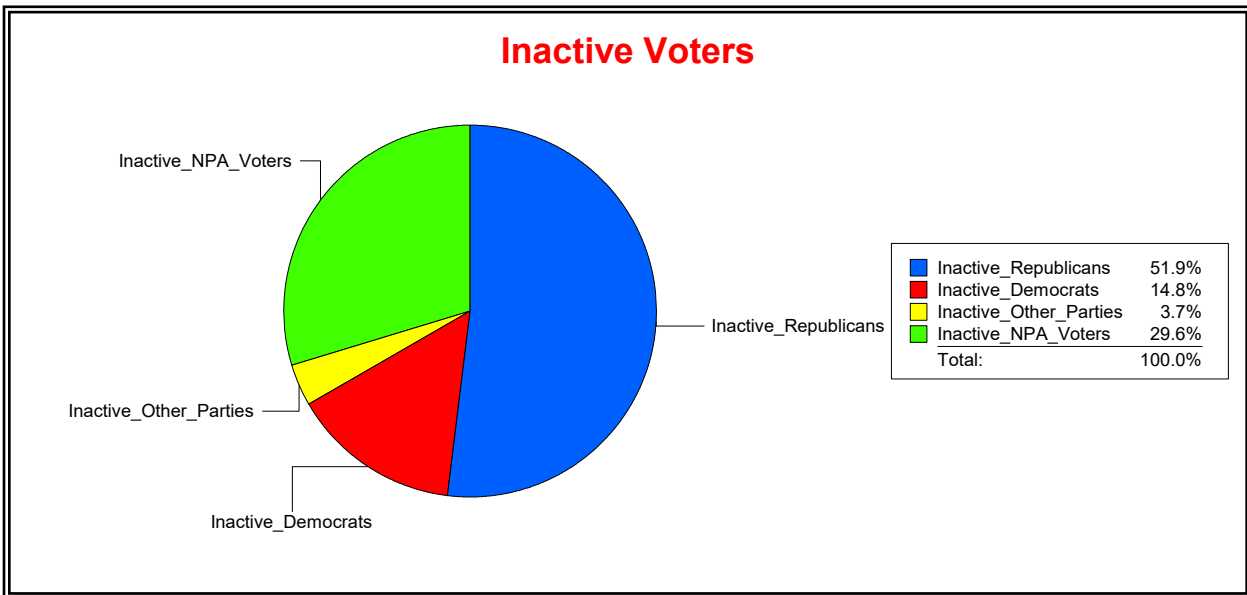

Vicky Oakes

Supervisor of Elections

St Johns County, FL

Date 4/7/2026

Time 08:29 AM

Graphs of District Registration

Active Registered Voters

Inactive Voters

District	Total	Dems	Reps	NonP	Other	Total	Dems	Reps	NonP	Other
Parkland Preserve CDD	584	117	346	93	28	27	4	14	8	1