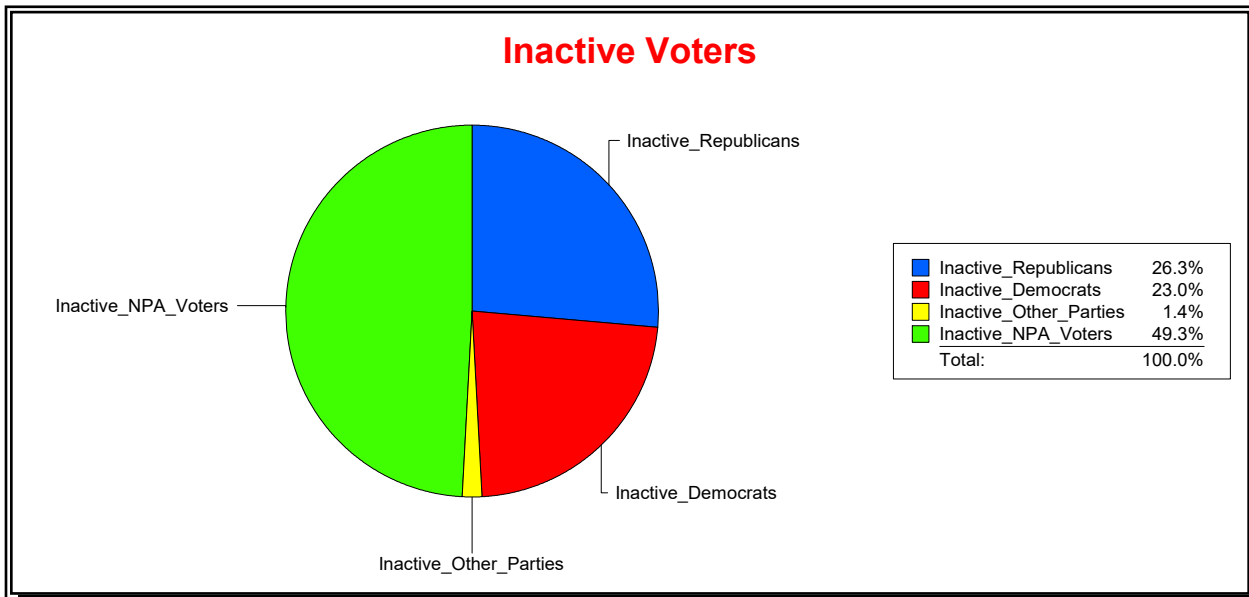

Vicky Oakes

Supervisor of Elections

St Johns County, FL

Date 4/7/2026

Time 08:29 AM

Graphs of District Registration

Active Registered Voters

Inactive Voters

District	Total	Dems	Reps	NonP	Other	Total	Dems	Reps	NonP	Other
Heritage Park CDD	1,263	326	633	258	46	213	49	56	105	3