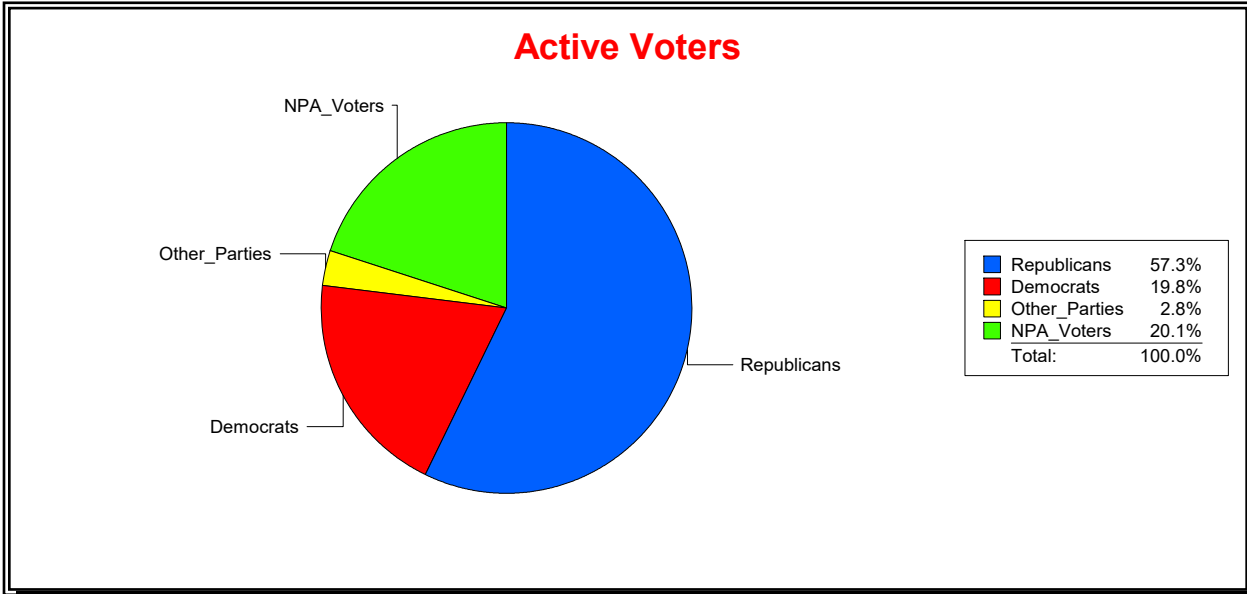

Supervisor of Elections

St Johns County, FL

Date 4/7/2026

Time 08:29 AM

Graphs of District Registration

Active Registered Voters

Inactive Voters

District	Total	Dems	Reps	NonP	Other	Total	Dems	Reps	NonP	Other
Sweetwater Creek CDD	1,535	304	879	309	43	164	38	51	70	5