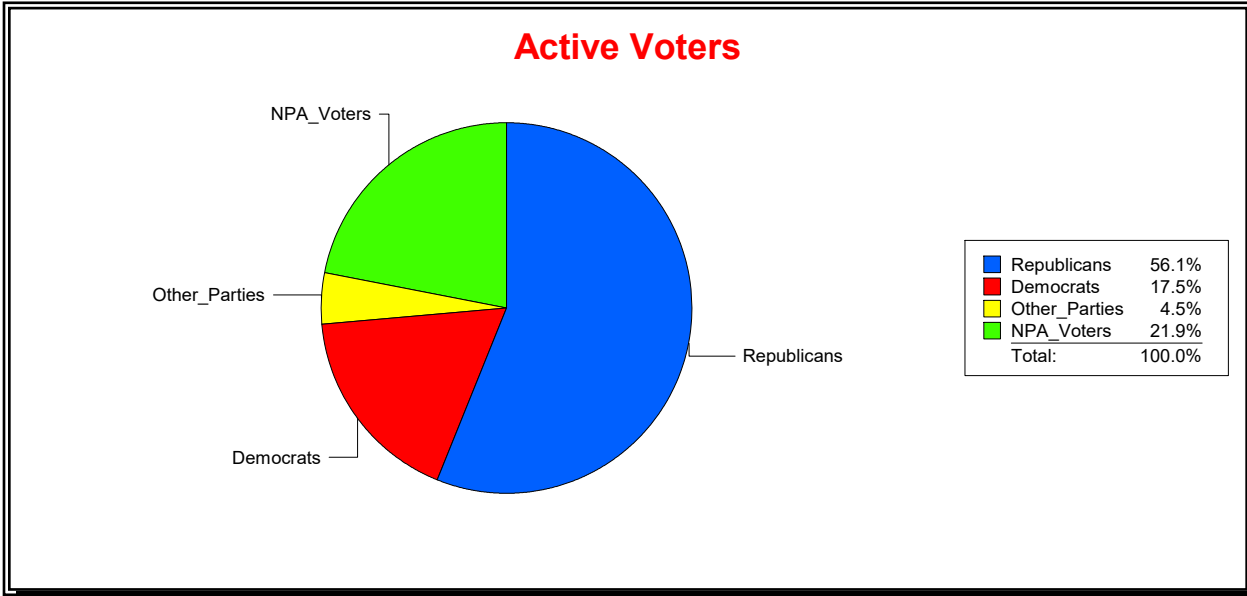

Vicky Oakes

Supervisor of Elections

St Johns County, FL

Date 4/7/2026

Time 08:29 AM

Graphs of District Registration

Active Registered Voters

Inactive Voters

District	Total	Dems	Reps	NonP	Other	Total	Dems	Reps	NonP	Other
Twin Creeks North CDD	1,833	320	1,029	402	82	269	30	123	106	10