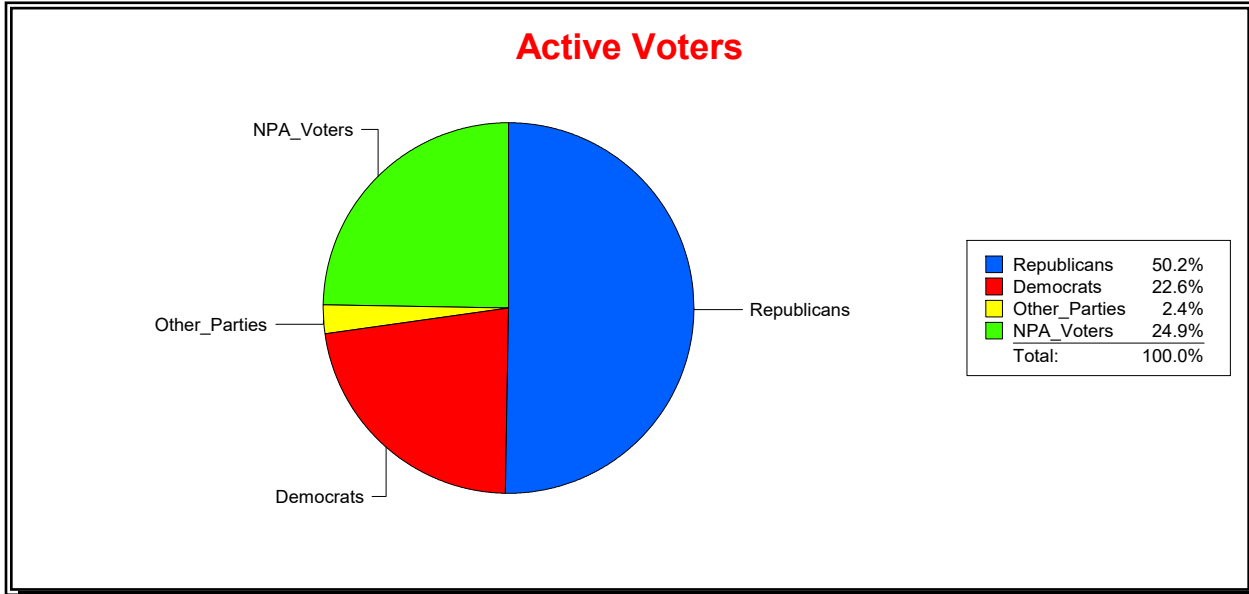

Vicky Oakes

Supervisor of Elections

St Johns County, FL

Date 4/7/2026

Time 08:29 AM

Graphs of District Registration

Active Registered Voters

Inactive Voters

District	Total	Dems	Reps	NonP	Other	Total	Dems	Reps	NonP	Other
Creekside At Twin Creeks CDD	1,010	228	507	251	24	160	38	45	72	5