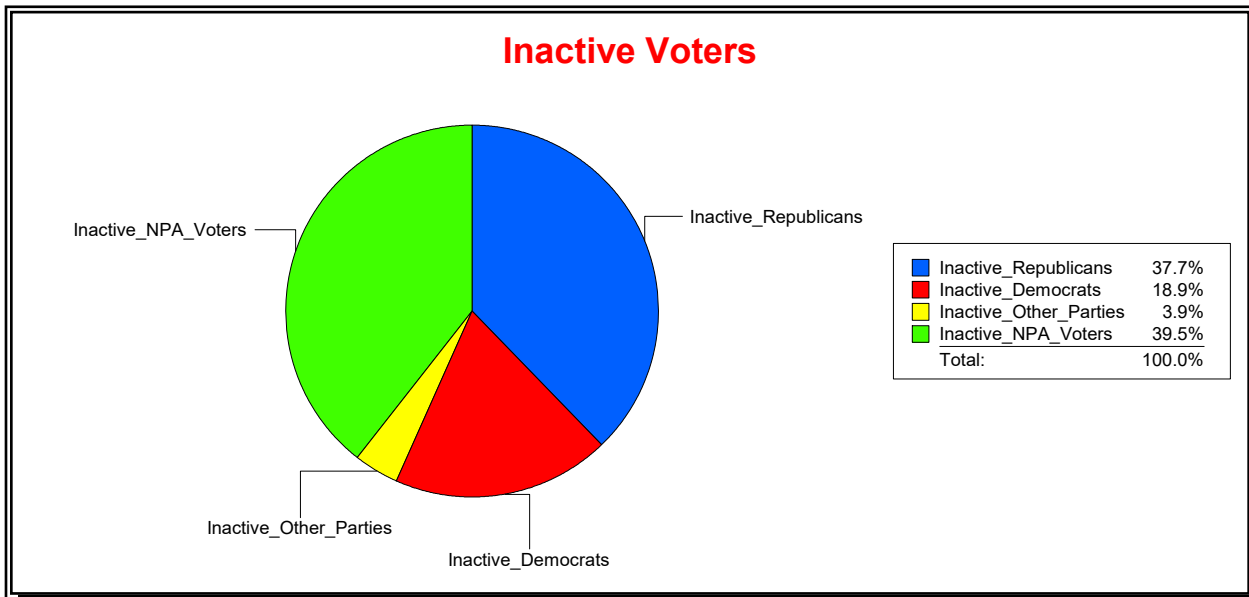

Vicky Oakes

Supervisor of Elections

St Johns County, FL

Date 4/7/2026

Time 08:29 AM

Graphs of District Registration

Active Registered Voters

Inactive Voters

District	Total	Dems	Reps	NonP	Other	Total	Dems	Reps	NonP	Other
Rivers Edge CDD	3,351	554	1,956	728	113	281	53	106	111	11