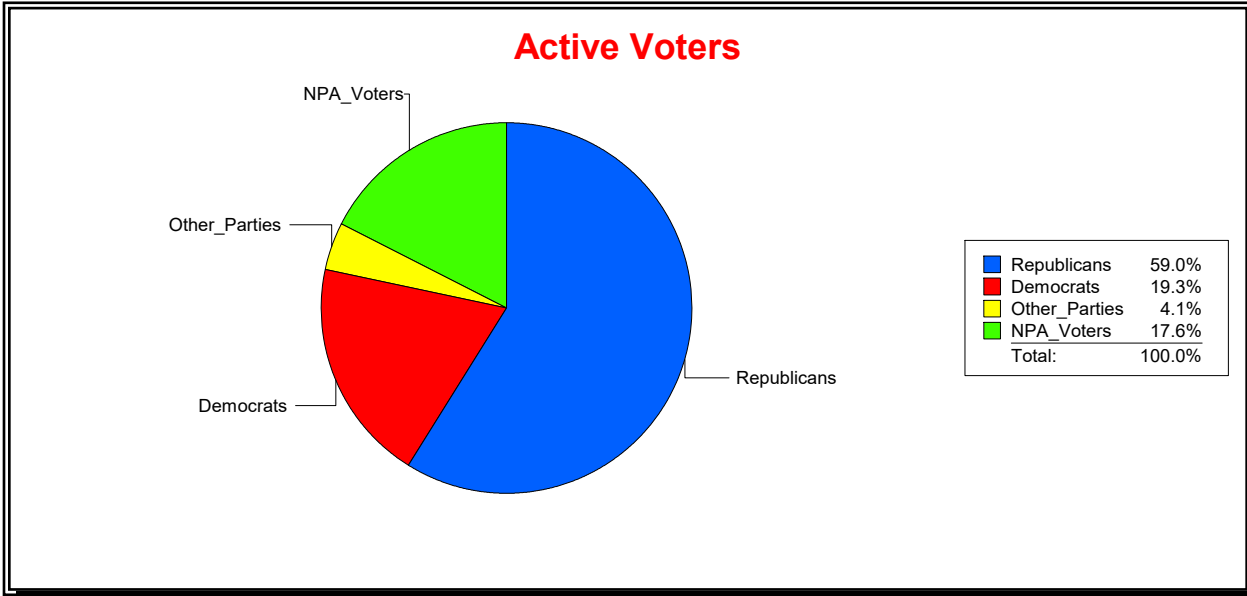

Vicky Oakes

Supervisor of Elections

St Johns County, FL

Date 4/7/2026

Time 08:29 AM

Graphs of District Registration

Active Registered Voters

Inactive Voters

District	Total	Dems	Reps	NonP	Other	Total	Dems	Reps	NonP	Other
Rivers Edge II CDD	1,263	244	745	222	52	20	5	8	7	0