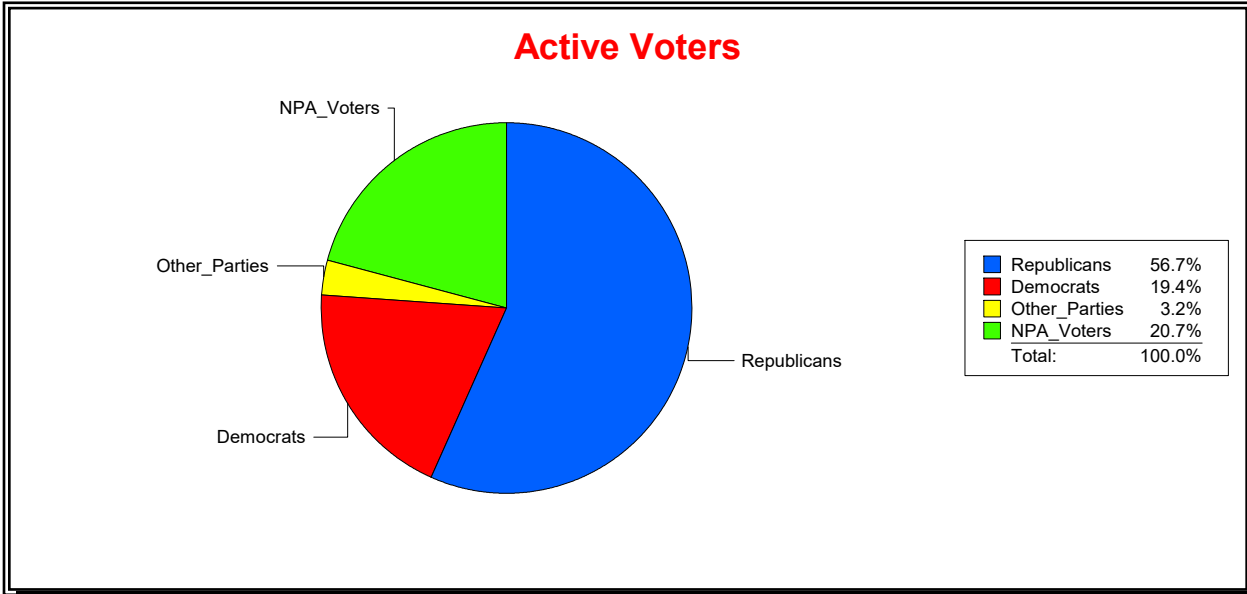

Vicky Oakes

Supervisor of Elections

St Johns County, FL

Date 4/7/2026

Time 08:29 AM

Graphs of District Registration

Active Registered Voters

Inactive Voters

District	Total	Dems	Reps	NonP	Other	Total	Dems	Reps	NonP	Other
St Johns County	218,984	42,436	124,213	45,412	6,923	29,040	6,685	11,215	10,401	739