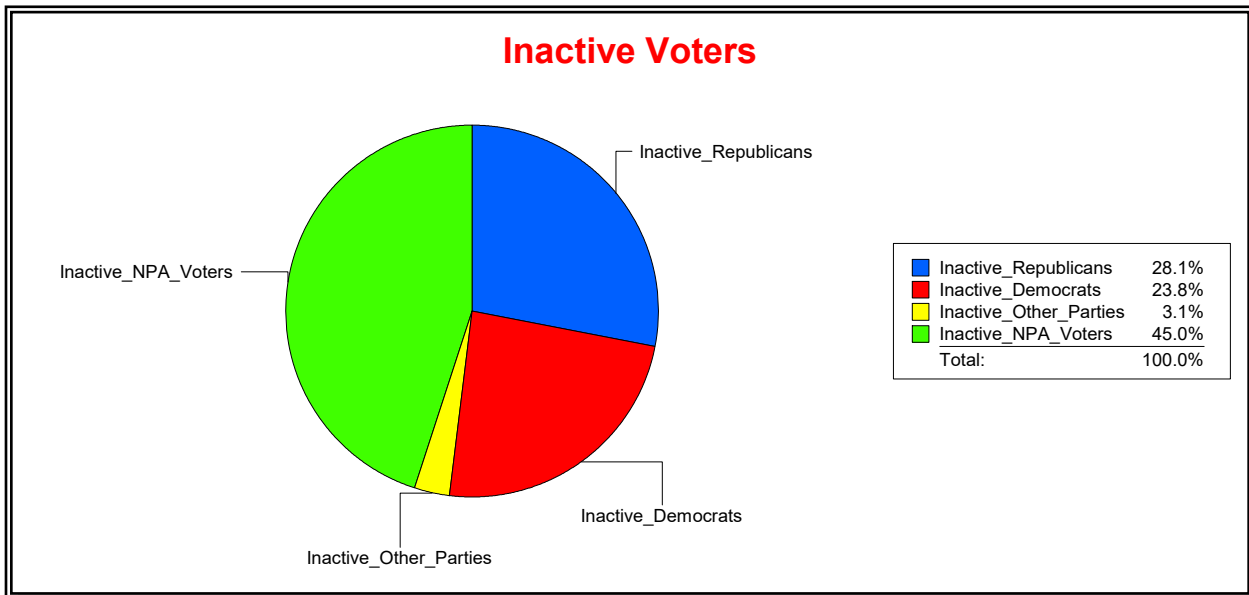

Vicky Oakes

Supervisor of Elections

St Johns County, FL

Date 4/7/2026

Time 08:29 AM

Graphs of District Registration

Active Registered Voters

Inactive Voters

District	Total	Dems	Reps	NonP	Other	Total	Dems	Reps	NonP	Other
Creekside At Twin Creeks CDD	1,010	228	507	251	24	160	38	45	72	5