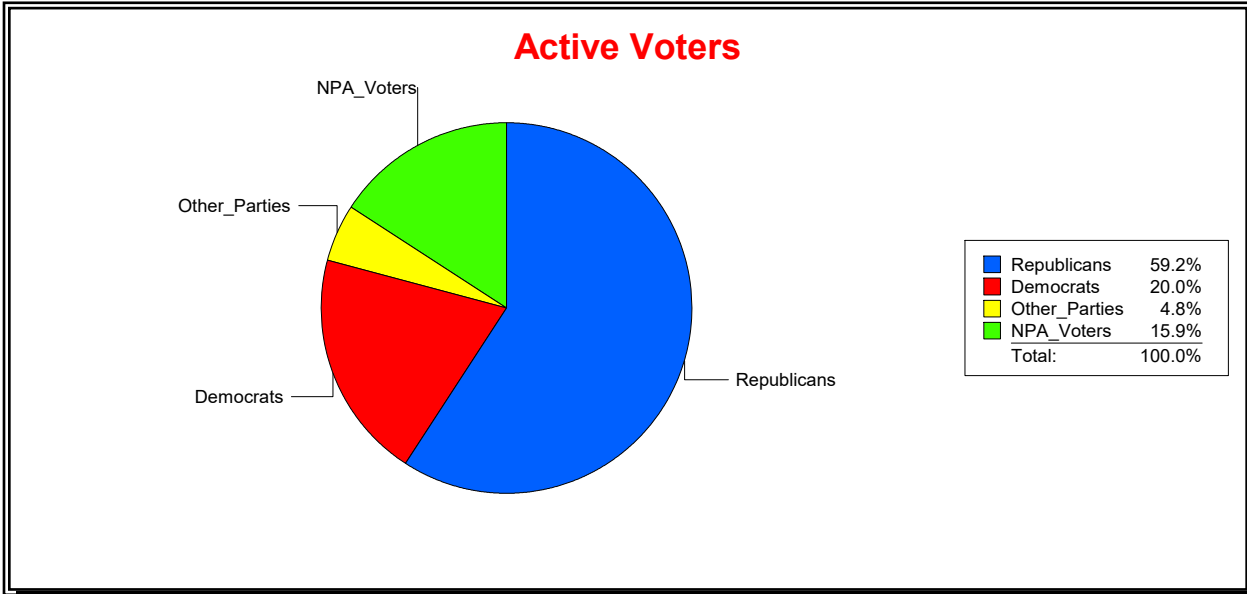

Vicky Oakes

Supervisor of Elections

St Johns County, FL

Date 4/7/2026

Time 08:29 AM

Graphs of District Registration

Active Registered Voters

Inactive Voters

District	Total	Dems	Reps	NonP	Other	Total	Dems	Reps	NonP	Other
Parkland Preserve CDD	584	117	346	93	28	27	4	14	8	1