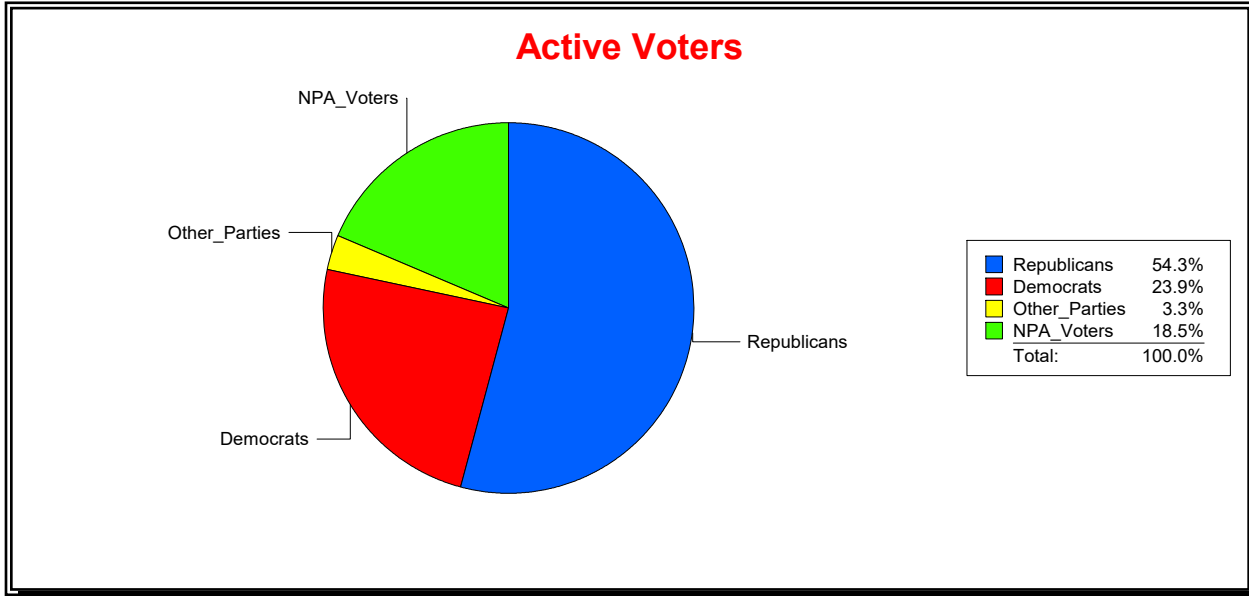

Date 4/7/2026

Time 08:29 AM

Graphs of District Registration

Active Registered Voters

Inactive Voters

District	Total	Dems	Reps	NonP	Other	Total	Dems	Reps	NonP	Other
County Commission - Dist 3	43,737	10,465	23,751	8,098	1,423	7,078	1,960	2,517	2,419	182