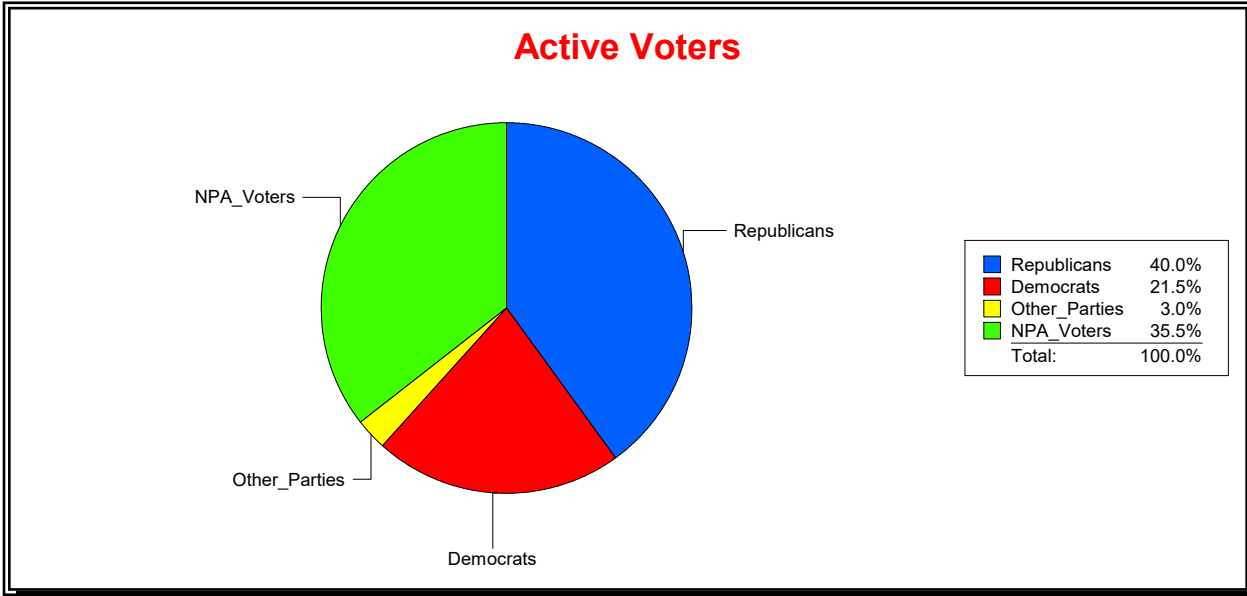

Vicky Oakes

Supervisor of Elections

St Johns County, FL

Date 4/7/2026

Time 08:29 AM

Graphs of District Registration

Active Registered Voters

Inactive Voters

District	Total	Dems	Reps	NonP	Other	Total	Dems	Reps	NonP	Other
Isles of Bartram Park CDD	1,077	232	431	382	32	178	34	46	96	2