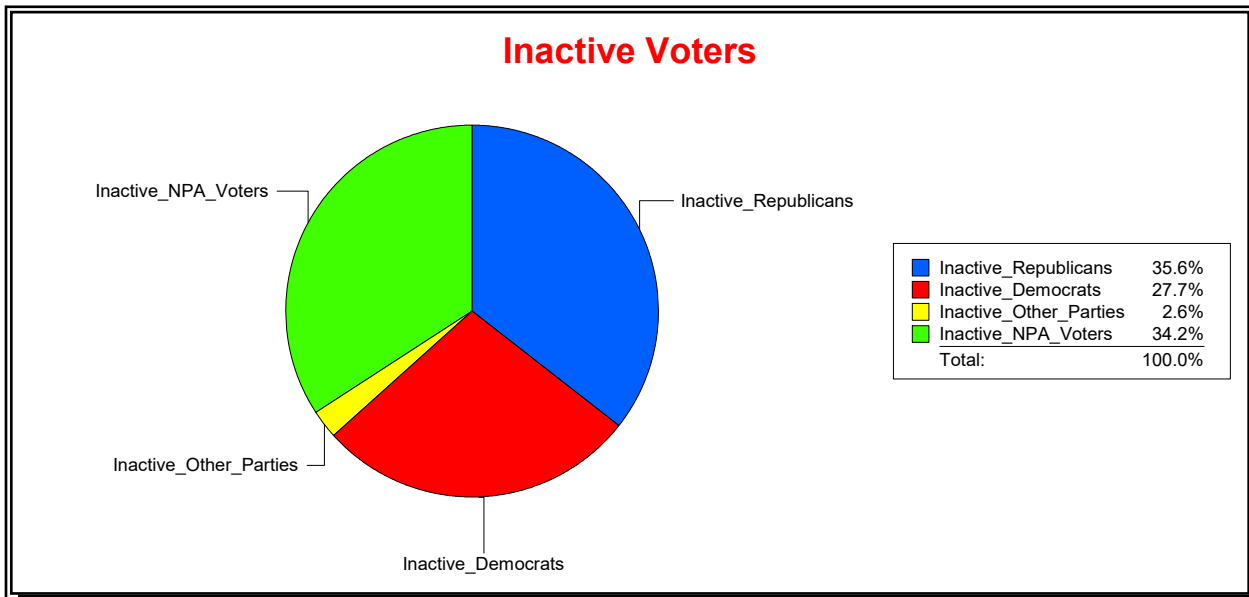

Date 4/7/2026

Time 08:29 AM

Graphs of District Registration

Active Registered Voters

Inactive Voters

District	Total	Dems	Reps	NonP	Other	Total	Dems	Reps	NonP	Other
County Commission - Dist 3	43,737	10,465	23,751	8,098	1,423	7,078	1,960	2,517	2,419	182