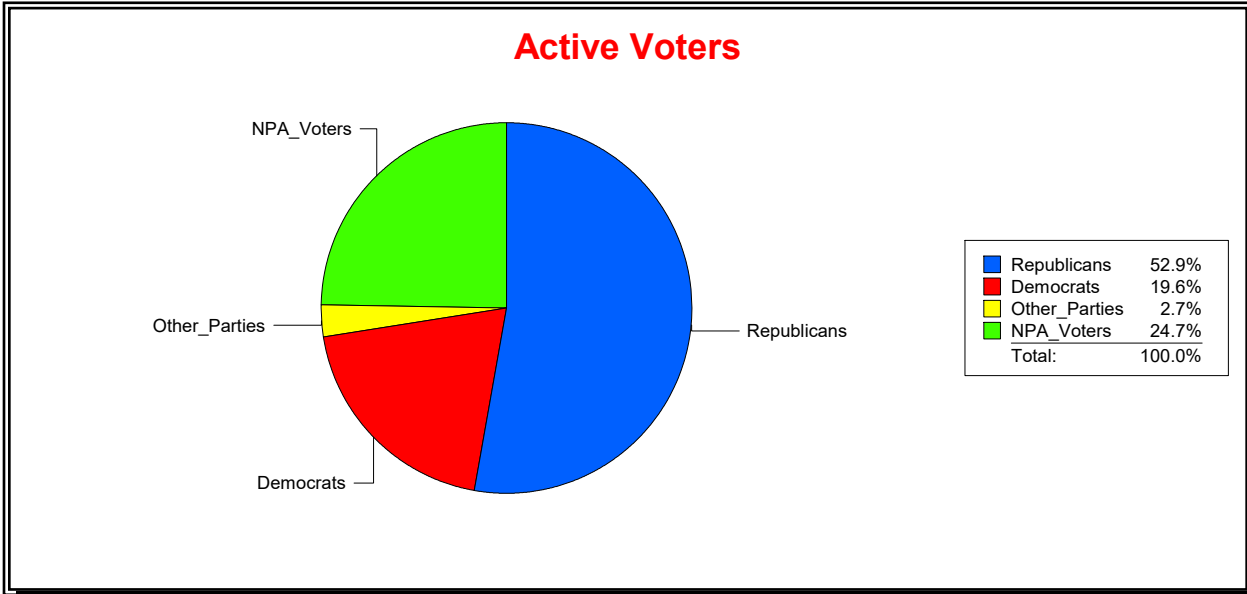

St Johns County, FL

Date 4/7/2026

Time 08:29 AM

Graphs of District Registration

Active Registered Voters

Inactive Voters

District	Total	Dems	Reps	NonP	Other	Total	Dems	Reps	NonP	Other
Glen St Johns CDD	998	196	528	247	27	138	25	51	59	3