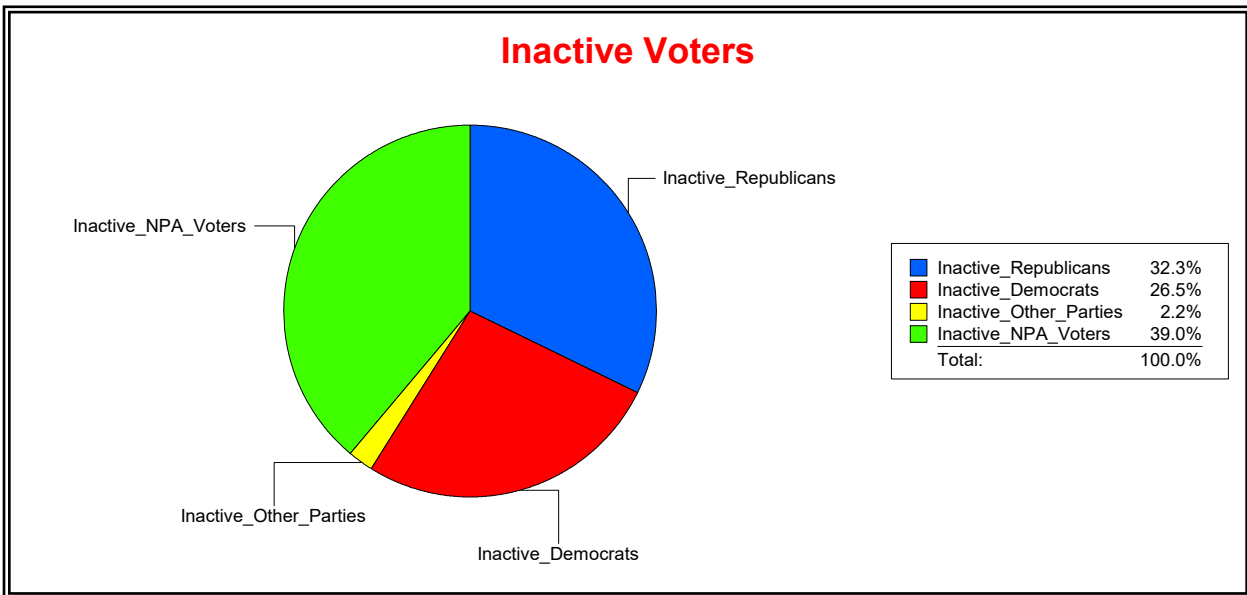

Vicky Oakes

Supervisor of Elections

St Johns County, FL

Date 4/7/2026

Time 08:29 AM

Graphs of District Registration

Active Registered Voters

Inactive Voters

District	Total	Dems	Reps	NonP	Other	Total	Dems	Reps	NonP	Other
Heritage Landing CDD	2,483	508	1,311	585	79	464	123	150	181	10