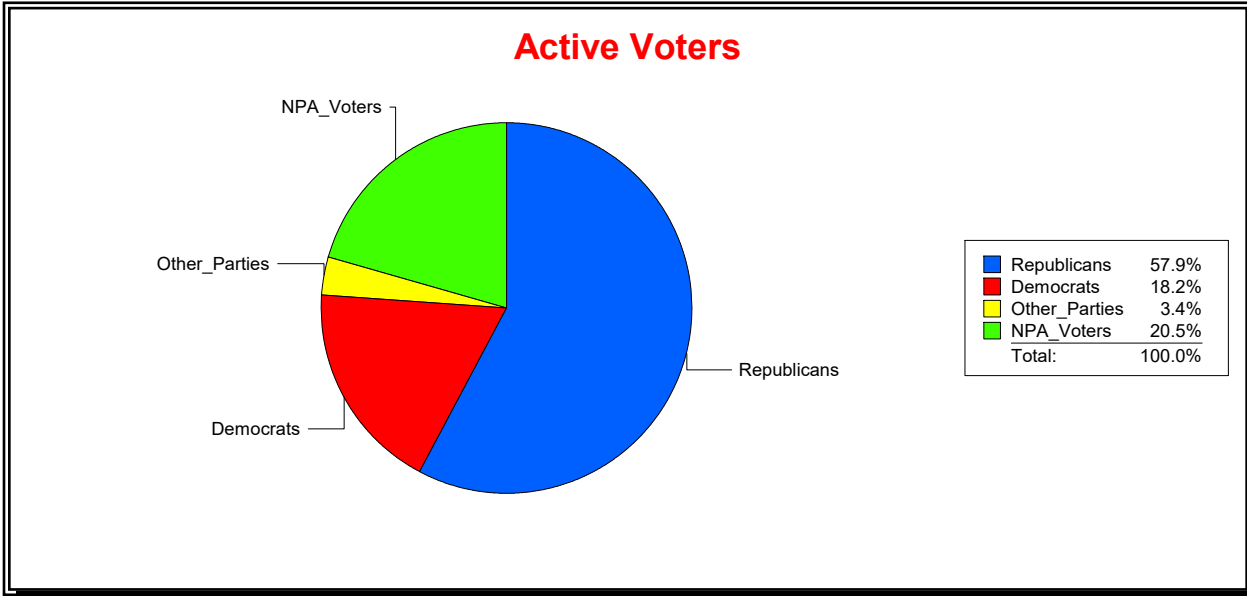

Vicky Oakes

Supervisor of Elections

St Johns County, FL

Date 4/7/2026

Time 08:29 AM

Graphs of District Registration

Active Registered Voters

Inactive Voters

District	Total	Dems	Reps	NonP	Other	Total	Dems	Reps	NonP	Other
County Commission - Dist 2	51,584	9,395	29,871	10,561	1,757	6,953	1,557	2,717	2,516	163