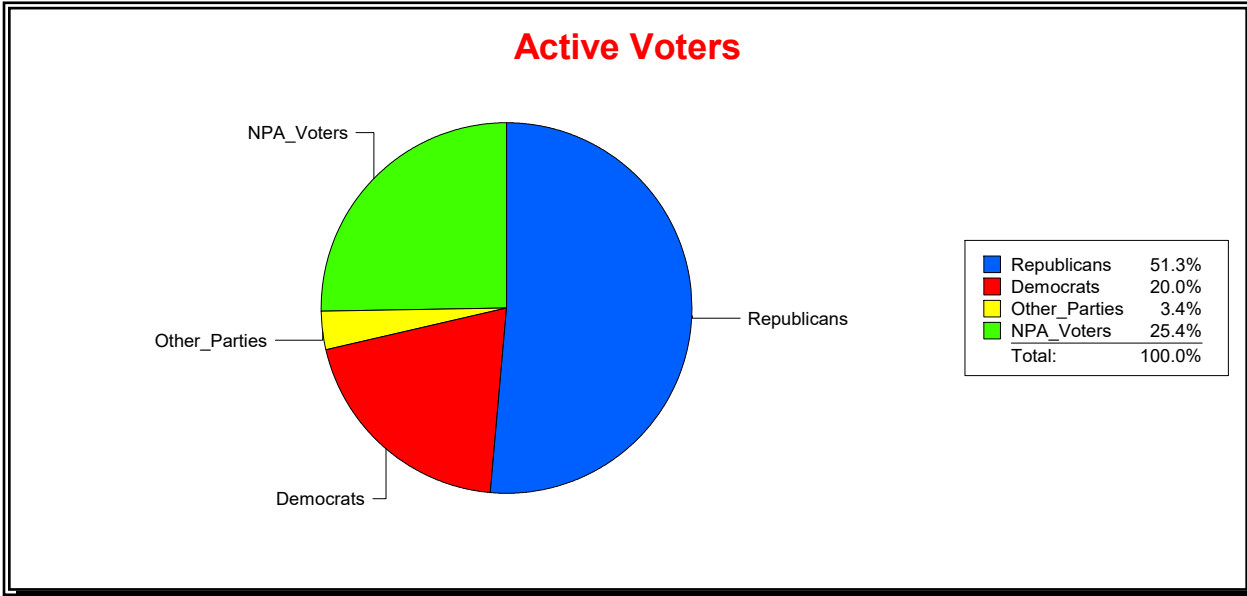

Vicky Oakes

Supervisor of Elections

St Johns County, FL

Date 4/7/2026

Time 08:29 AM

Graphs of District Registration

Active Registered Voters

Inactive Voters

District	Total	Dems	Reps	NonP	Other	Total	Dems	Reps	NonP	Other
Aberdeen CDD	3,491	697	1,791	886	117	586	122	213	234	17