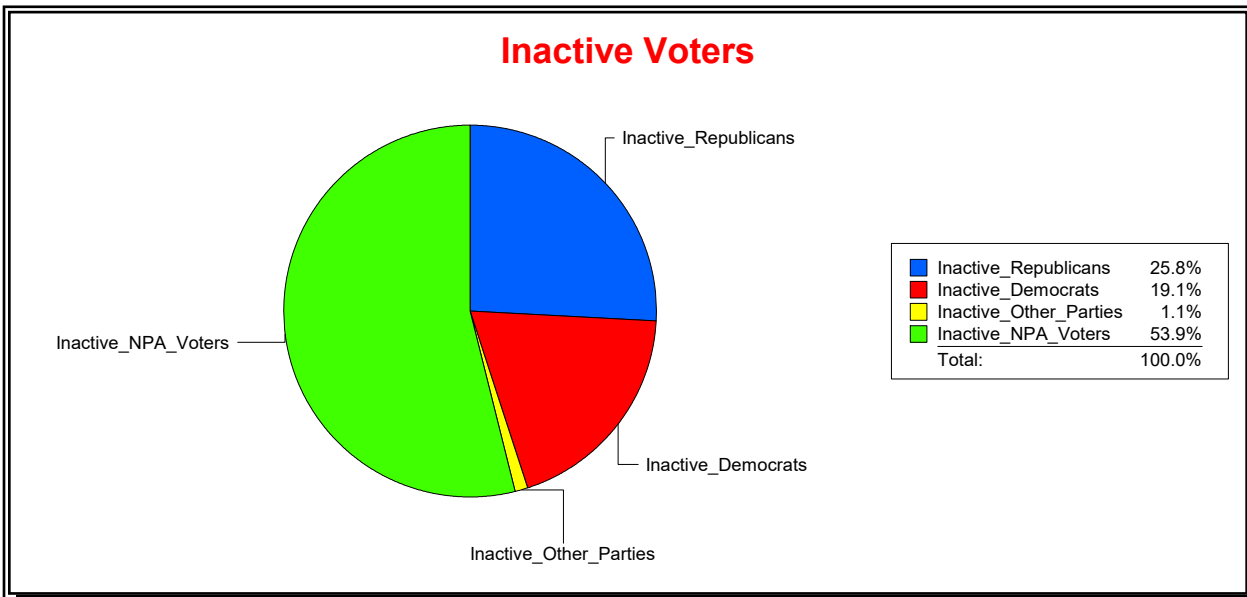

Vicky Oakes

Supervisor of Elections

St Johns County, FL

Date 4/7/2026

Time 08:29 AM

Graphs of District Registration

Active Registered Voters

Inactive Voters

District	Total	Dems	Reps	NonP	Other	Total	Dems	Reps	NonP	Other
Isles of Bartram Park CDD	1,077	232	431	382	32	178	34	46	96	2