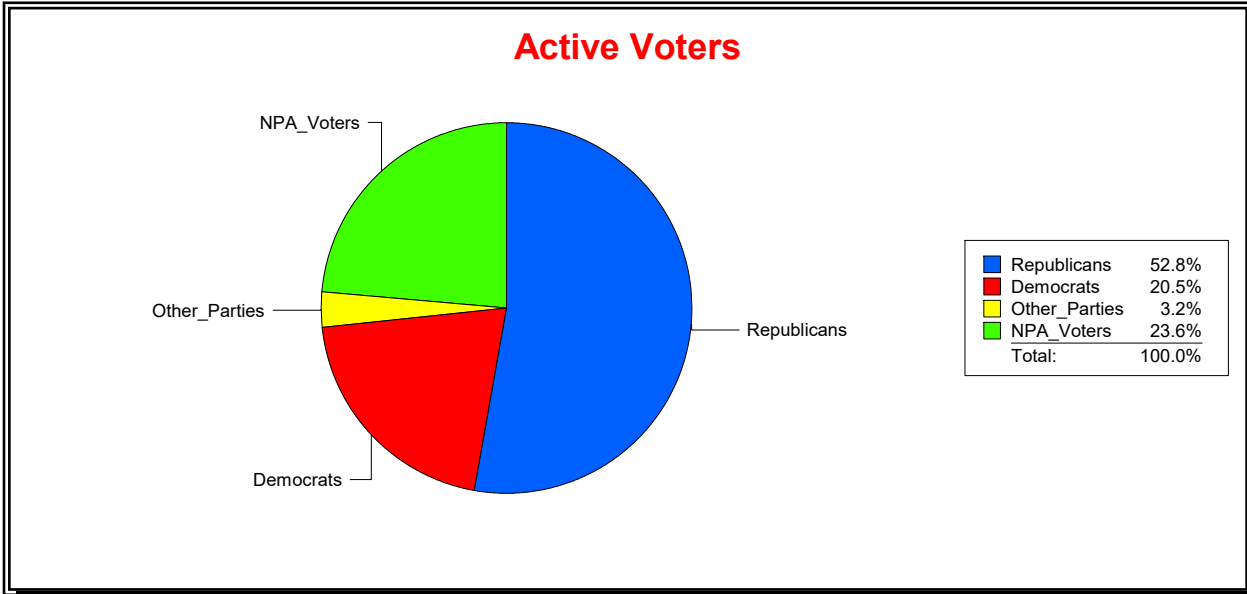

Vicky Oakes

Supervisor of Elections

St Johns County, FL

Date 4/7/2026

Time 08:29 AM

Graphs of District Registration

Active Registered Voters

Inactive Voters

District	Total	Dems	Reps	NonP	Other	Total	Dems	Reps	NonP	Other
Heritage Landing CDD	2,483	508	1,311	585	79	464	123	150	181	10