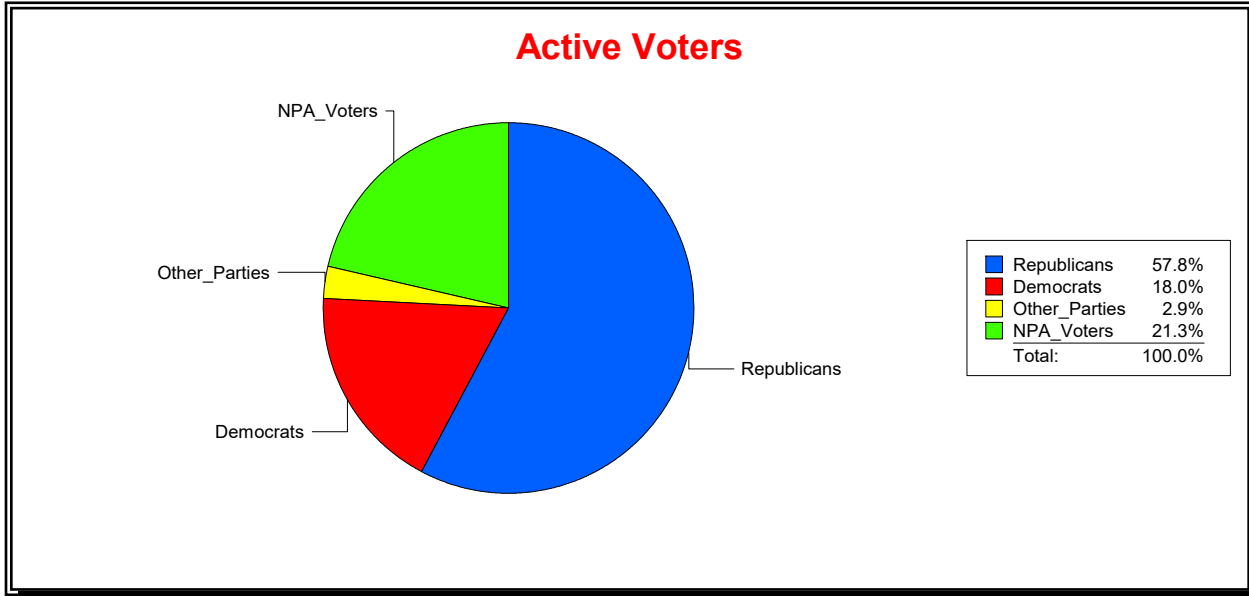

Vicky Oakes

Supervisor of Elections

St Johns County, FL

Date 4/7/2026

Time 08:29 AM

Graphs of District Registration

Active Registered Voters

Inactive Voters

District	Total	Dems	Reps	NonP	Other	Total	Dems	Reps	NonP	Other
School Board - Dist 1	45,132	8,133	26,080	9,607	1,312	5,560	1,165	2,248	2,018	129