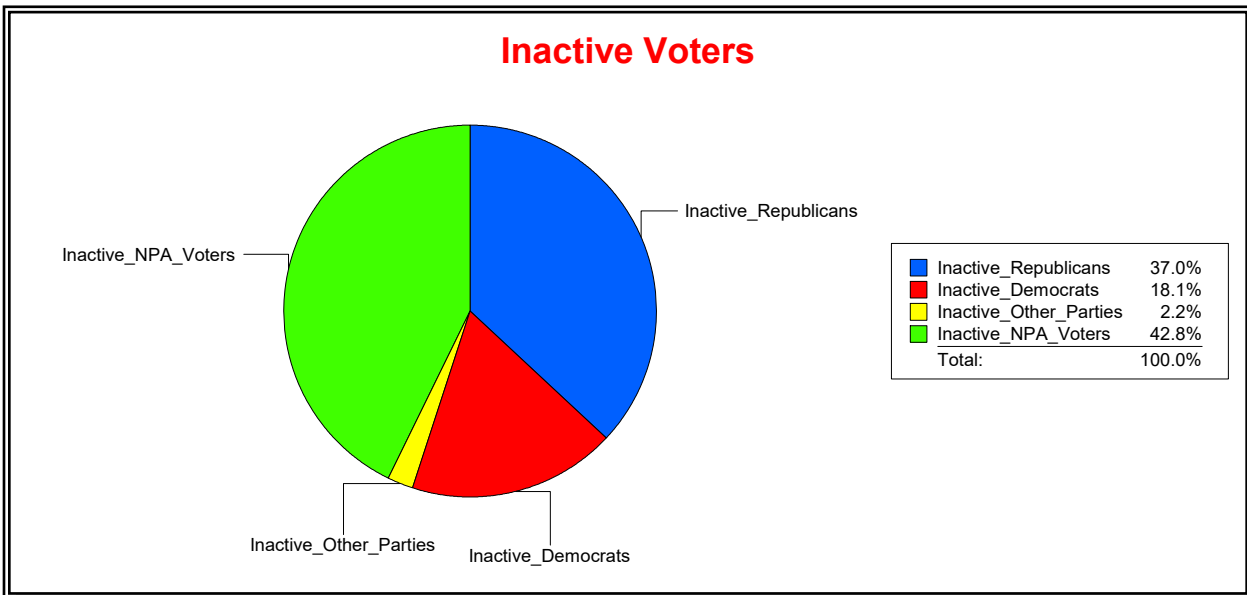

St Johns County, FL

Date 4/7/2026

Time 08:29 AM

Graphs of District Registration

Active Registered Voters

Inactive Voters

District	Total	Dems	Reps	NonP	Other	Total	Dems	Reps	NonP	Other
Glen St Johns CDD	998	196	528	247	27	138	25	51	59	3