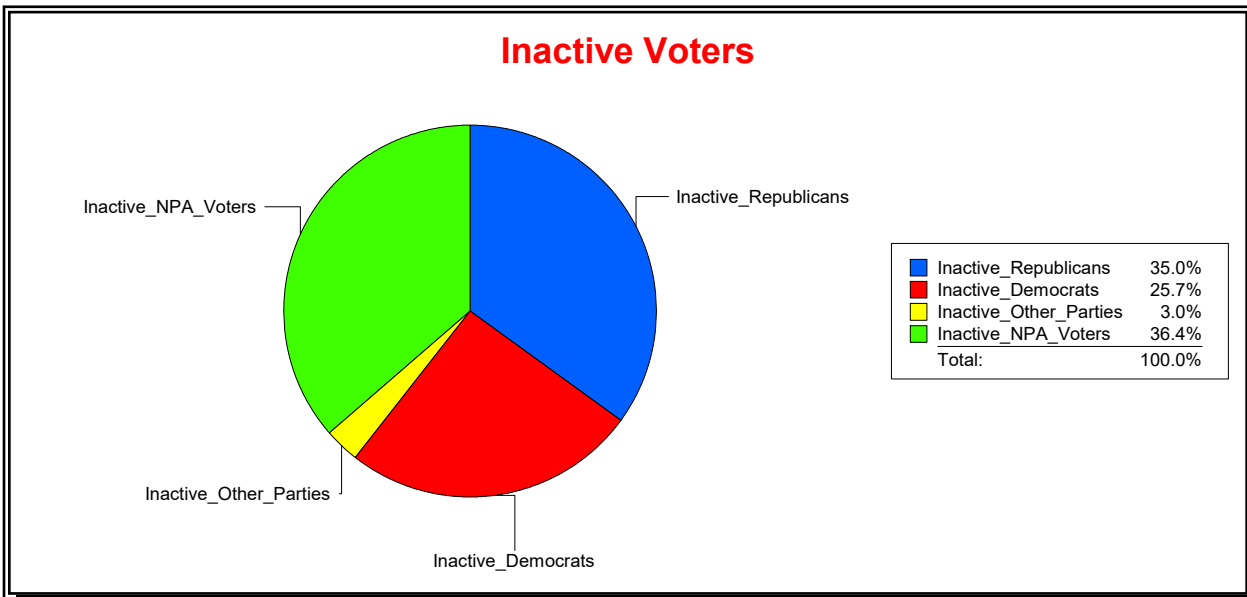

Date 4/7/2026

Time 08:29 AM

Graphs of District Registration

Active Registered Voters

Inactive Voters

District	Total	Dems	Reps	NonP	Other	Total	Dems	Reps	NonP	Other
County Commission - Dist 5	47,589	11,035	24,767	10,088	1,699	7,025	1,803	2,456	2,556	210