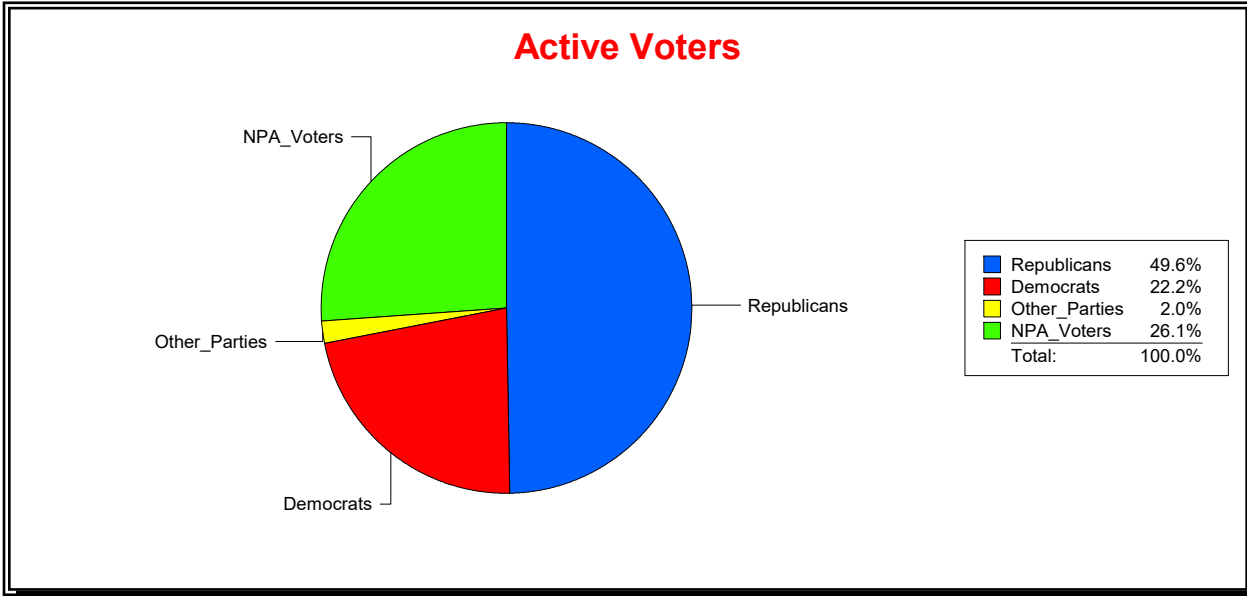

St Johns County, FL

Date 4/7/2026

Time 08:29 AM

Graphs of District Registration

Active Registered Voters

Inactive Voters

District	Total	Dems	Reps	NonP	Other	Total	Dems	Reps	NonP	Other
St Johns Forest CDD	1,130	251	561	295	23	146	36	40	67	3