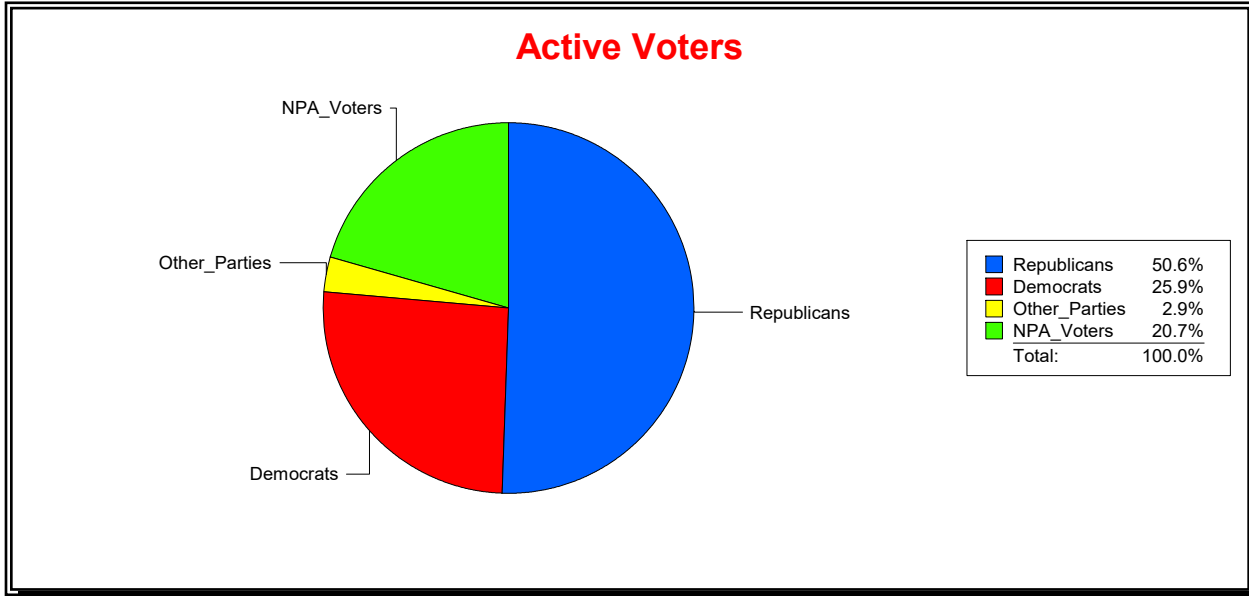

Vicky Oakes

Supervisor of Elections

St Johns County, FL

Date 4/7/2026

Time 08:29 AM

Graphs of District Registration

Active Registered Voters

Inactive Voters

District	Total	Dems	Reps	NonP	Other	Total	Dems	Reps	NonP	Other
St Augustine Beach	5,345	1,384	2,702	1,106	153	709	184	256	248	21