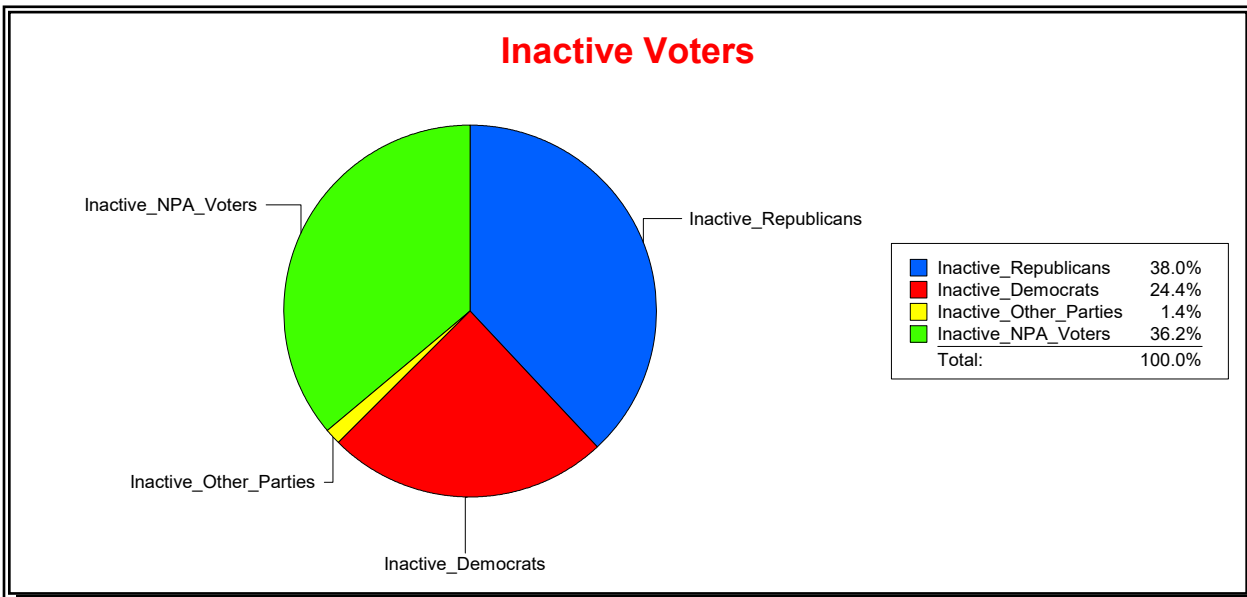

Vicky Oakes

Supervisor of Elections

St Johns County, FL

Date 4/7/2026

Time 08:29 AM

Graphs of District Registration

Active Registered Voters

Inactive Voters

District	Total	Dems	Reps	NonP	Other	Total	Dems	Reps	NonP	Other
World Commerce CDD	1,249	295	628	284	42	213	52	81	77	3