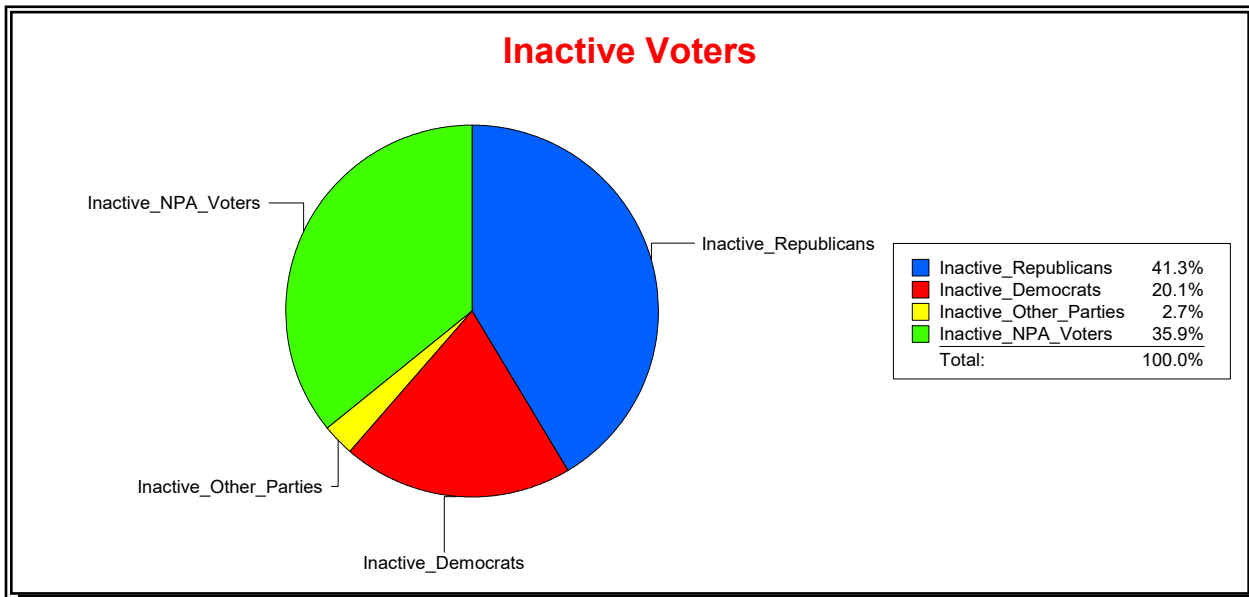

Vicky Oakes

Supervisor of Elections

St Johns County, FL

Date 4/7/2026

Time 08:29 AM

Graphs of District Registration

Active Registered Voters

Inactive Voters

District	Total	Dems	Reps	NonP	Other	Total	Dems	Reps	NonP	Other
School Board - Dist 4	46,321	7,906	26,888	10,275	1,252	5,123	1,031	2,116	1,838	138