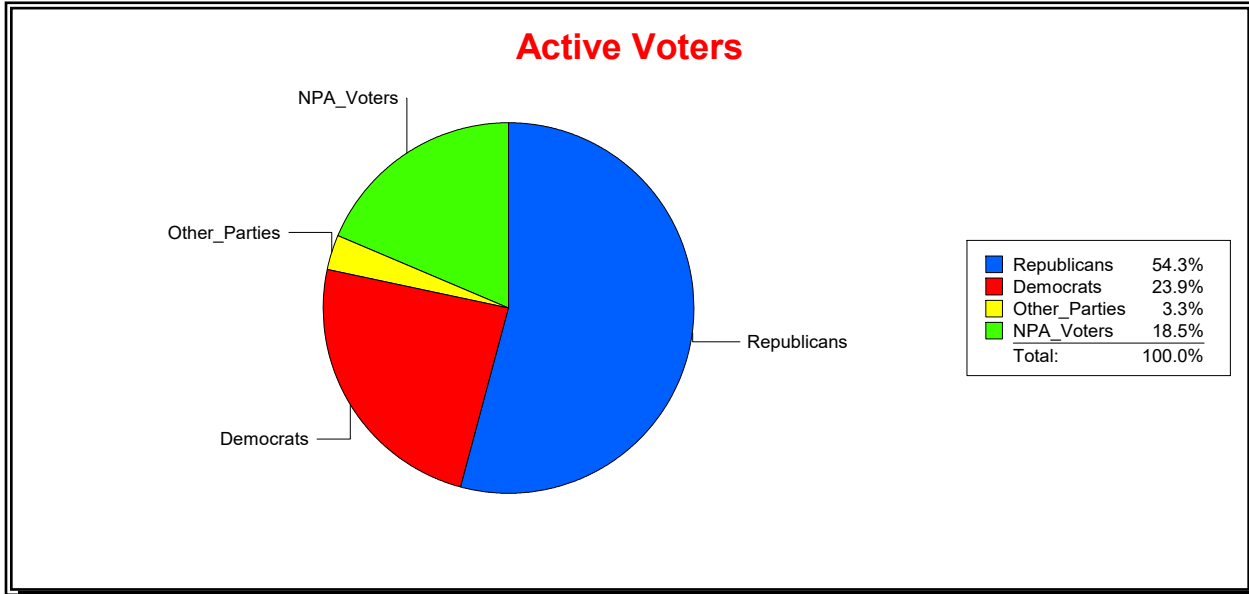

Vicky Oakes

Supervisor of Elections

St Johns County, FL

Date 4/7/2026

Time 08:29 AM

Graphs of District Registration

Active Registered Voters

Inactive Voters

District	Total	Dems	Reps	NonP	Other	Total	Dems	Reps	NonP	Other
School Board - Dist 3	43,737	10,465	23,751	8,098	1,423	7,078	1,960	2,517	2,419	182