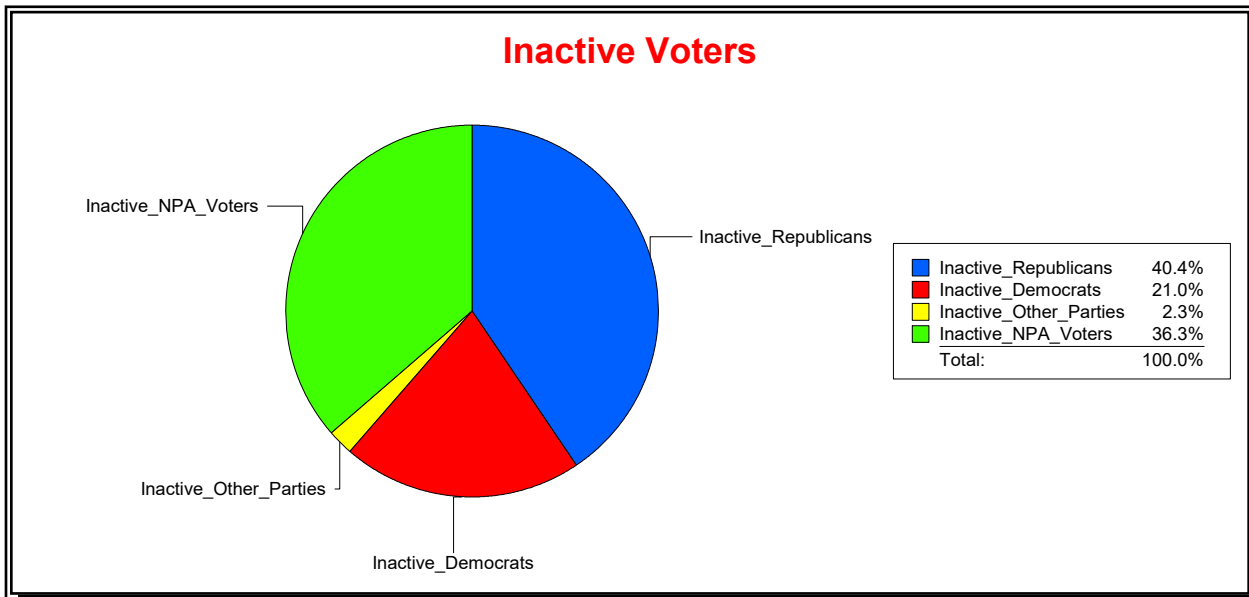

Vicky Oakes

Supervisor of Elections

St Johns County, FL

Date 4/7/2026

Time 08:29 AM

Graphs of District Registration

Active Registered Voters

Inactive Voters

District	Total	Dems	Reps	NonP	Other	Total	Dems	Reps	NonP	Other
School Board - Dist 1	45,132	8,133	26,080	9,607	1,312	5,560	1,165	2,248	2,018	129