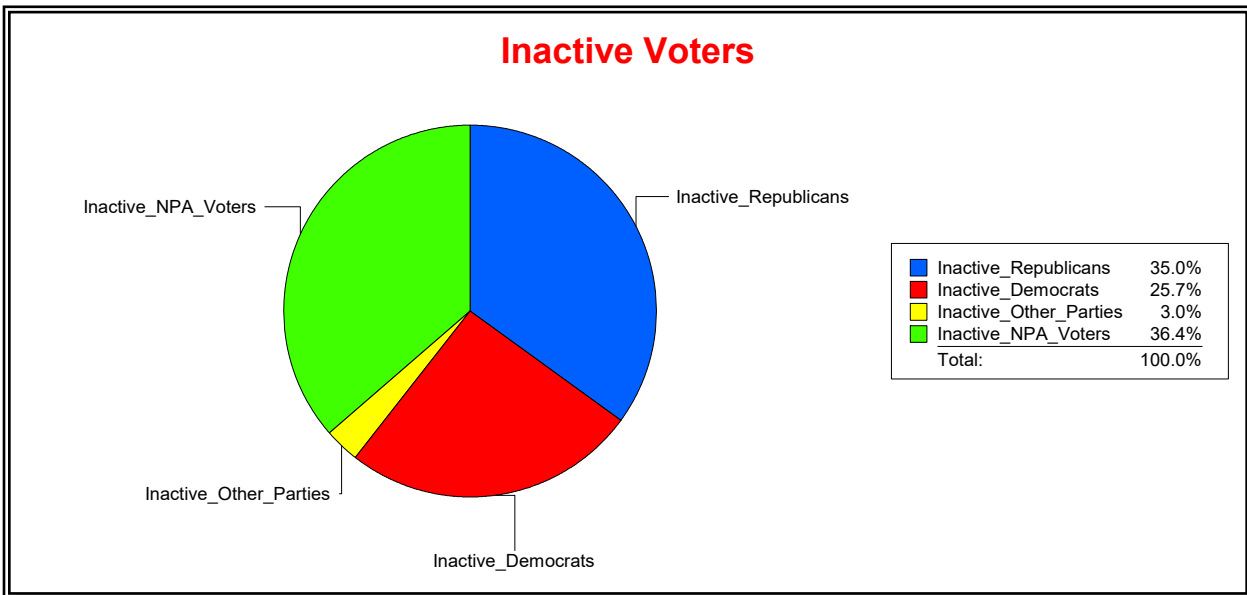

Vicky Oakes

Supervisor of Elections

St Johns County, FL

Date 4/7/2026

Time 08:29 AM

Graphs of District Registration

Active Registered Voters

Inactive Voters

District	Total	Dems	Reps	NonP	Other	Total	Dems	Reps	NonP	Other
School Board - Dist 5	47,589	11,035	24,767	10,088	1,699	7,025	1,803	2,456	2,556	210