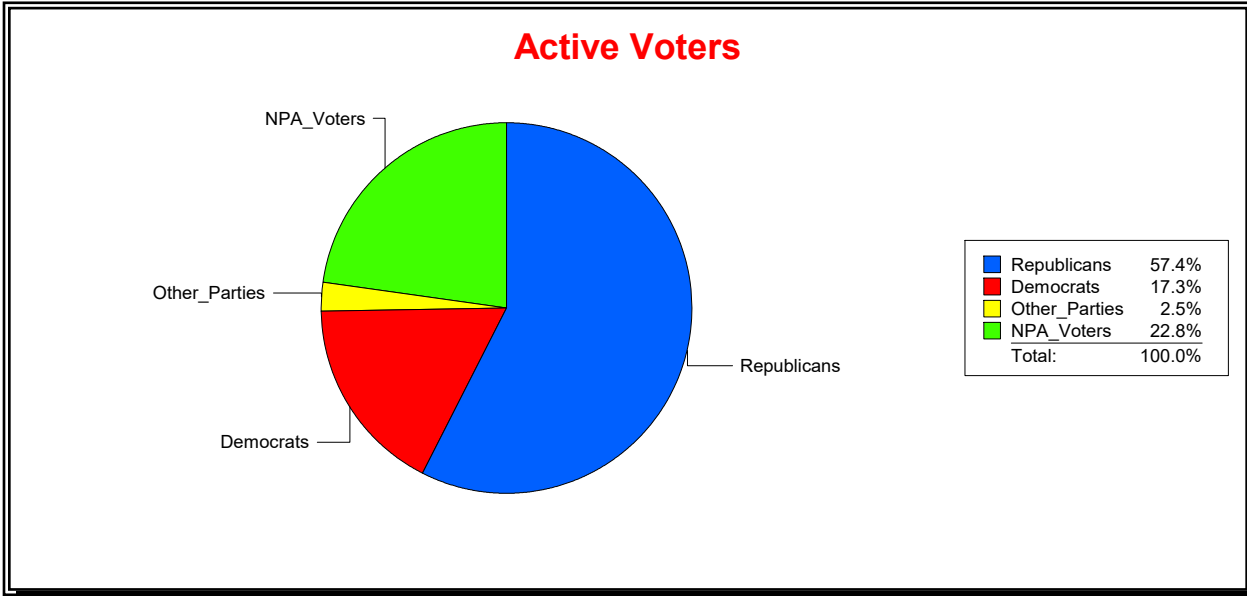

Vicky Oakes

Supervisor of Elections

St Johns County, FL

Date 4/7/2026

Time 08:29 AM

Graphs of District Registration

Active Registered Voters

Inactive Voters

District	Total	Dems	Reps	NonP	Other	Total	Dems	Reps	NonP	Other
Southaven CDD	786	136	451	179	20	71	15	27	25	4