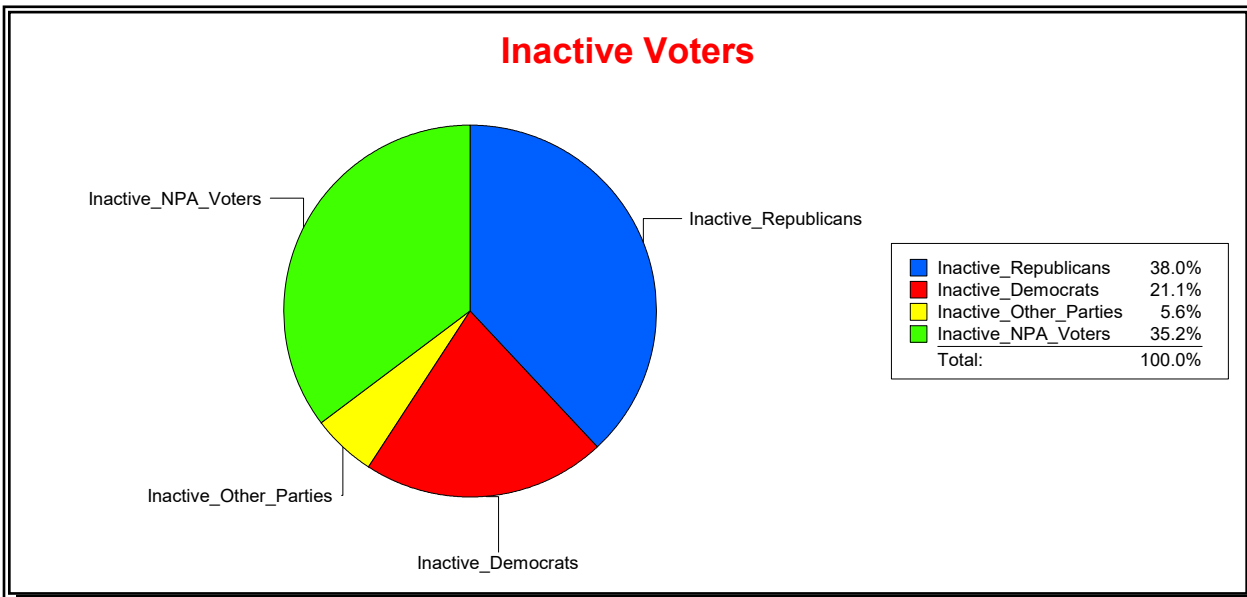

Vicky Oakes

Supervisor of Elections

St Johns County, FL

Date 4/7/2026

Time 08:29 AM

Graphs of District Registration

Active Registered Voters

Inactive Voters

District	Total	Dems	Reps	NonP	Other	Total	Dems	Reps	NonP	Other
Southaven CDD	786	136	451	179	20	71	15	27	25	4