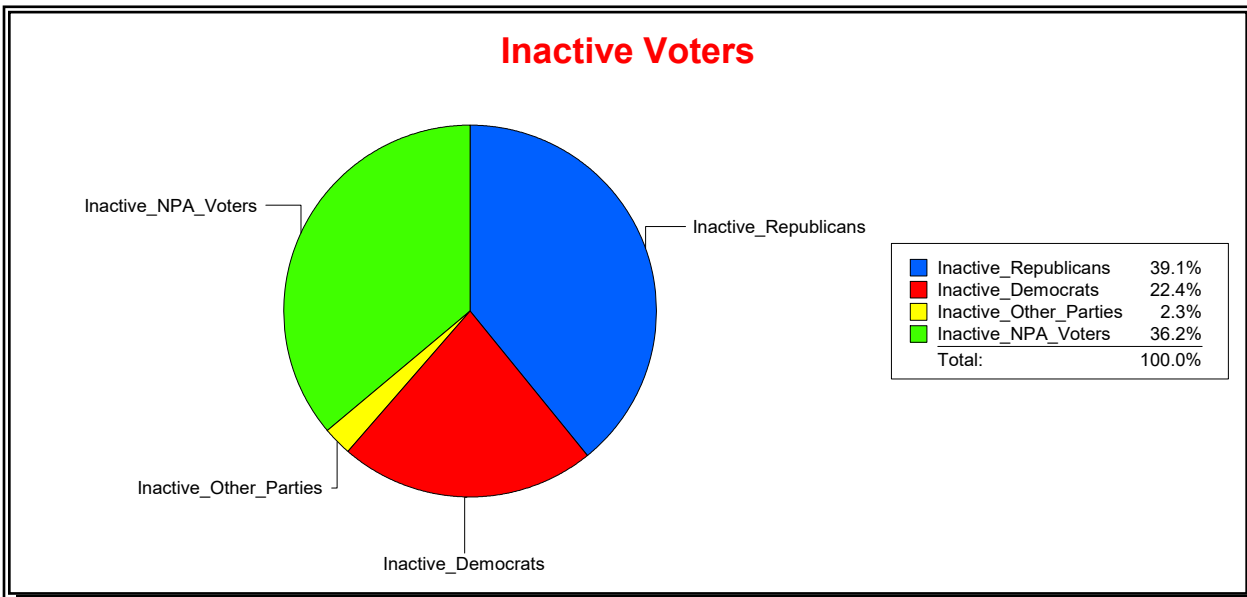

Vicky Oakes

Supervisor of Elections

St Johns County, FL

Date 4/7/2026

Time 08:29 AM

Graphs of District Registration

Active Registered Voters

Inactive Voters

District	Total	Dems	Reps	NonP	Other	Total	Dems	Reps	NonP	Other
County Commission - Dist 2	51,584	9,395	29,871	10,561	1,757	6,953	1,557	2,717	2,516	163