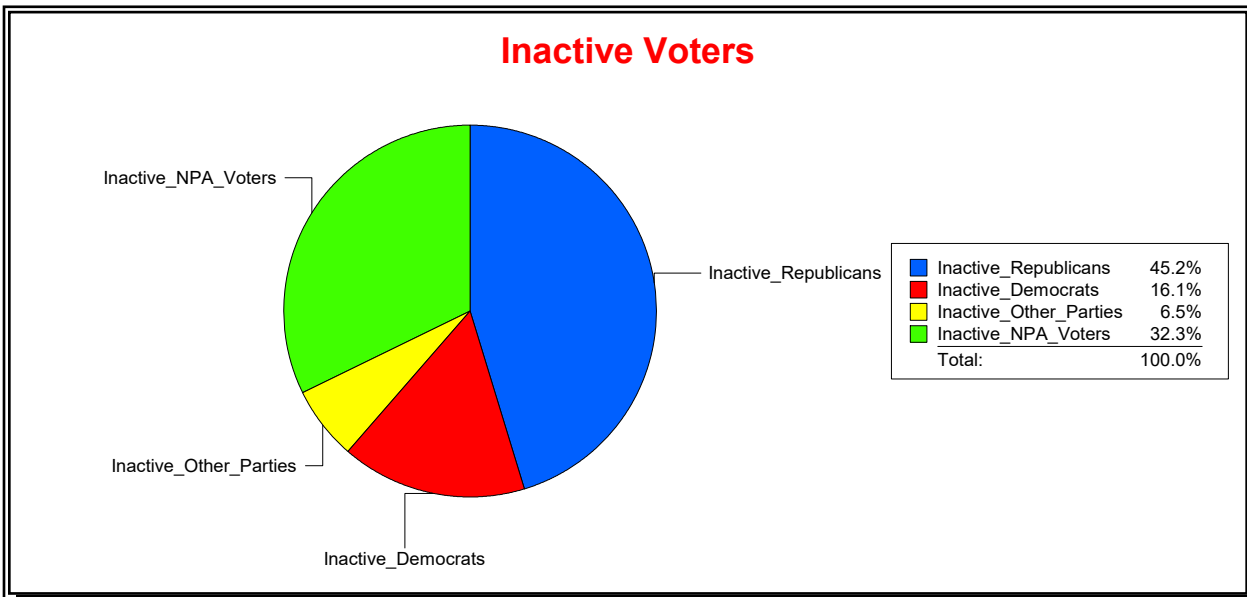

Vicky Oakes

Supervisor of Elections

St Johns County, FL

Date 4/7/2026

Time 08:29 AM

Graphs of District Registration

Active Registered Voters

Inactive Voters

District	Total	Dems	Reps	NonP	Other	Total	Dems	Reps	NonP	Other
Grand Oaks CDD	763	139	421	167	36	31	5	14	10	2