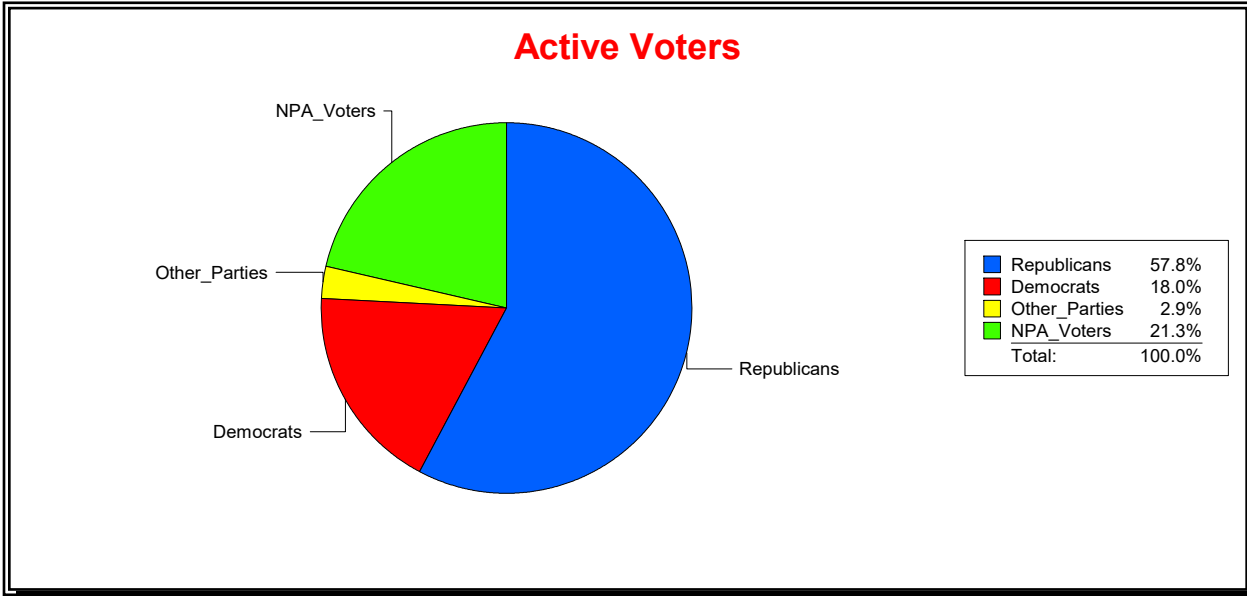

Vicky Oakes

Supervisor of Elections

St Johns County, FL

Date 4/7/2026

Time 08:29 AM

Graphs of District Registration

Active Registered Voters

Inactive Voters

District	Total	Dems	Reps	NonP	Other	Total	Dems	Reps	NonP	Other
County Commission - Dist 1	45,132	8,133	26,080	9,607	1,312	5,560	1,165	2,248	2,018	129