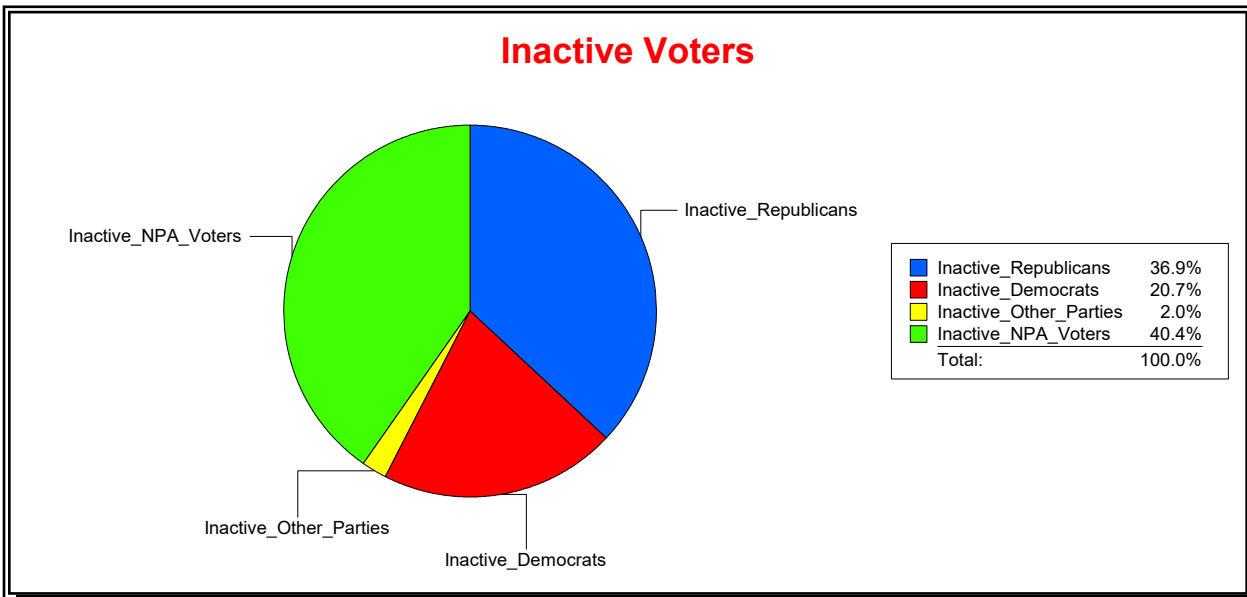

Vicky Oakes

Supervisor of Elections

St Johns County, FL

Date 4/7/2026

Time 08:29 AM

Graphs of District Registration

Active Registered Voters

Inactive Voters

District	Total	Dems	Reps	NonP	Other	Total	Dems	Reps	NonP	Other
Brandy Creek CDD	1,249	272	622	318	37	198	41	73	80	4