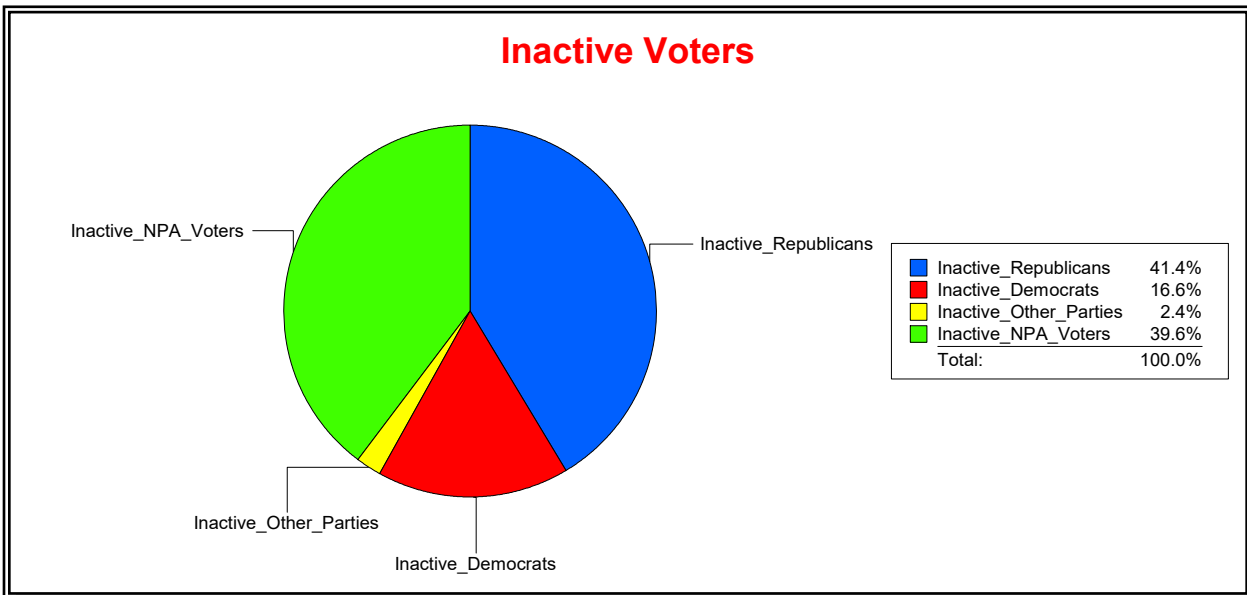

District	Total	Dems	Reps	NonP	Other	Total	Dems	Reps	NonP	Other
Meadow View At Twin Creeks	2,384	399	1,301	599	85	169	28	70	67	4

Vicky Oakes

Supervisor of Elections

St Johns County, FL

Date 4/7/2026

Time 08:29 AM