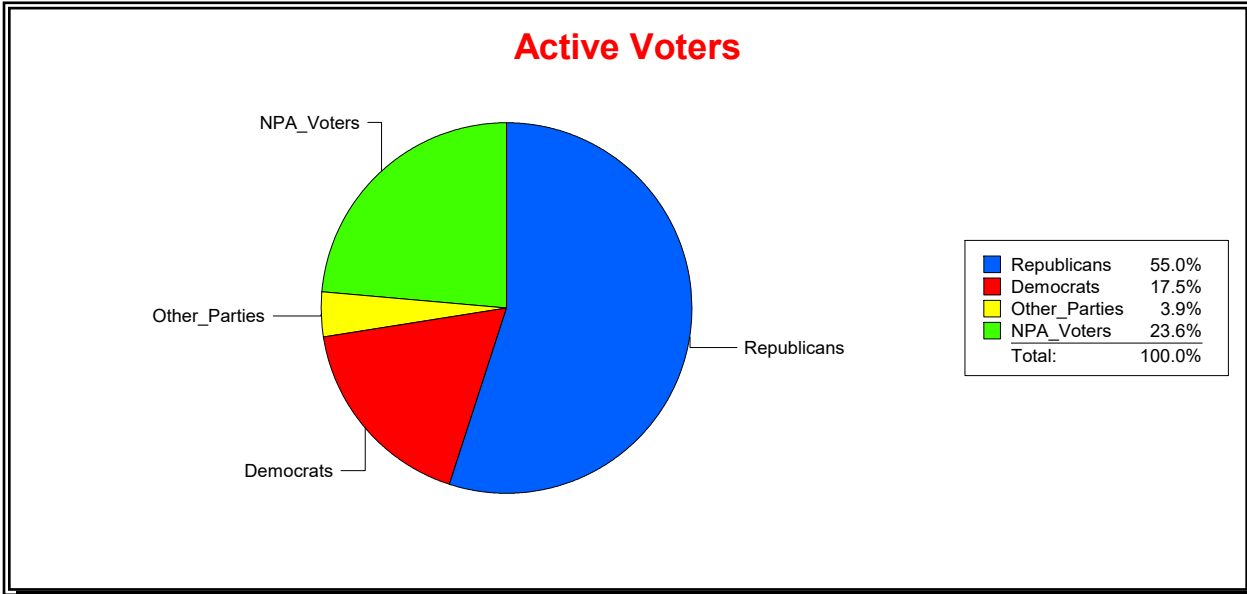

St Johns County, FL

Date 4/7/2026

Time 08:29 AM

Graphs of District Registration

Active Registered Voters

Inactive Voters

District	Total	Dems	Reps	NonP	Other	Total	Dems	Reps	NonP	Other
Trout CreekCDD	3,996	700	2,199	942	155	358	79	125	144	10