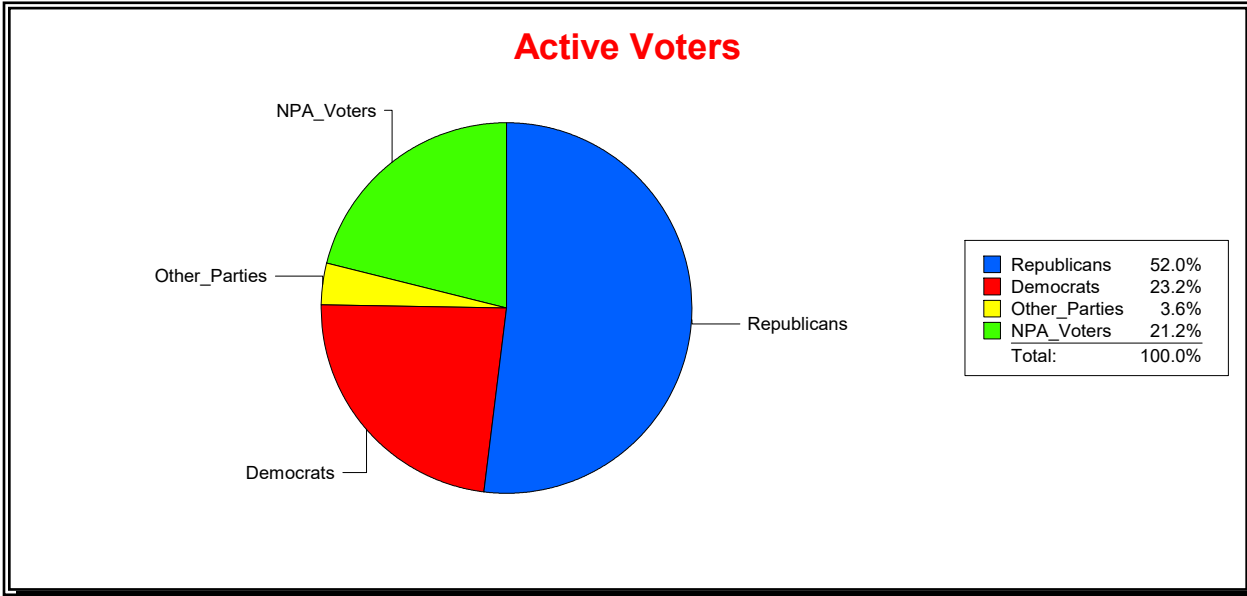

Date 4/7/2026

Time 08:29 AM

Graphs of District Registration

Active Registered Voters

Inactive Voters

District	Total	Dems	Reps	NonP	Other	Total	Dems	Reps	NonP	Other
County Commission - Dist 5	47,589	11,035	24,767	10,088	1,699	7,025	1,803	2,456	2,556	210