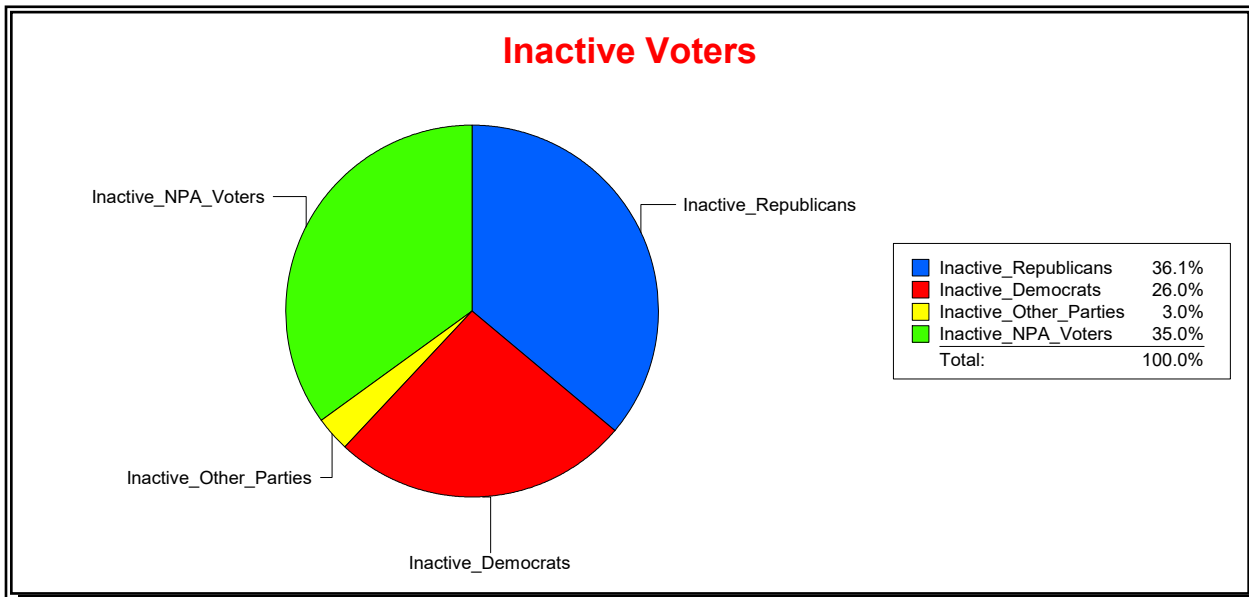

Vicky Oakes

Supervisor of Elections

St Johns County, FL

Date 4/7/2026

Time 08:29 AM

Graphs of District Registration

Active Registered Voters

Inactive Voters

District	Total	Dems	Reps	NonP	Other	Total	Dems	Reps	NonP	Other
St Augustine Beach	5,345	1,384	2,702	1,106	153	709	184	256	248	21