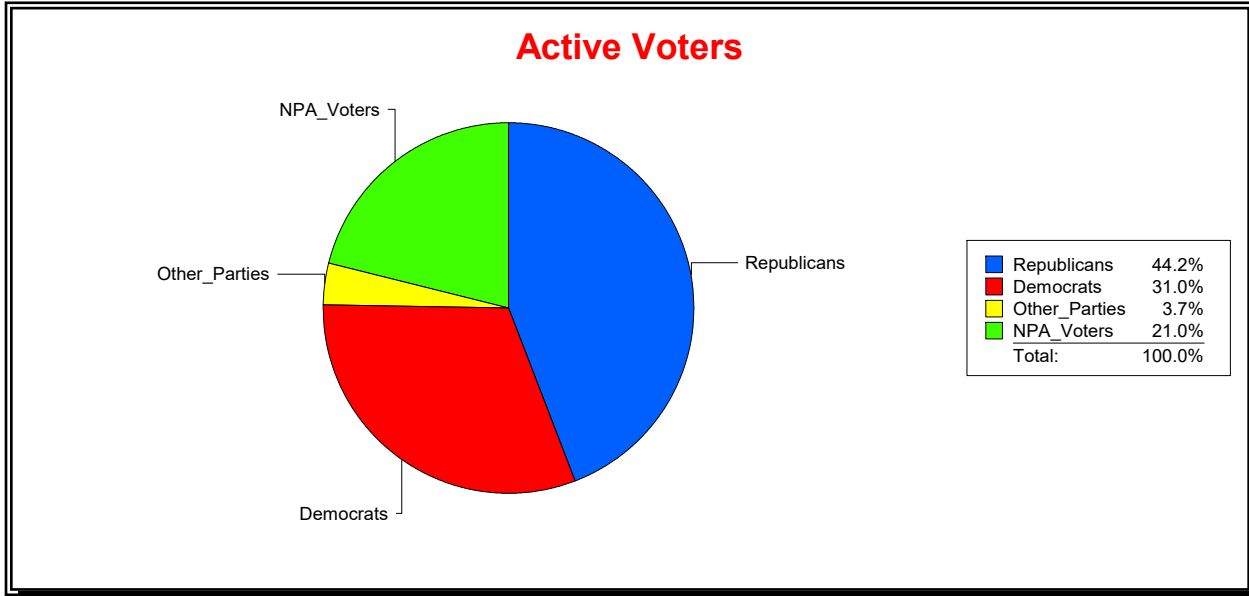

Vicky Oakes

Supervisor of Elections

St Johns County, FL

Date 4/7/2026

Time 08:29 AM

Graphs of District Registration

District	Active Registered Voters					Inactive Voters				
	Total	Dems	Reps	NonP	Other	Total	Dems	Reps	NonP	Other
St Augustine	10,205	3,168	4,515	2,142	380	2,023	658	597	706	62