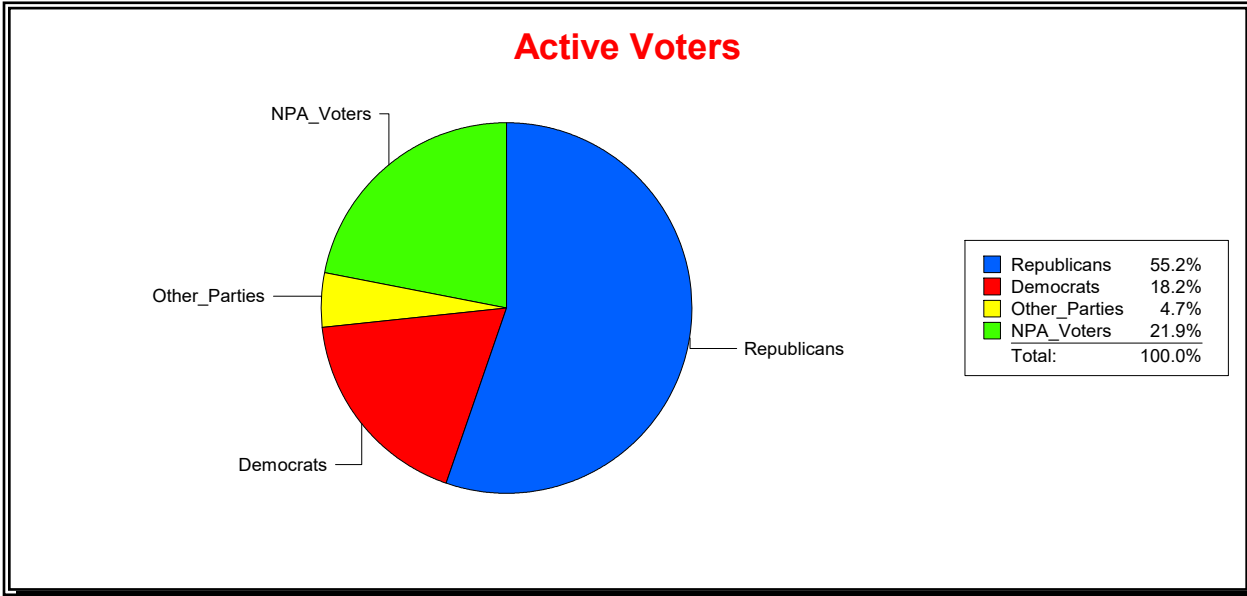

Vicky Oakes

Supervisor of Elections

St Johns County, FL

Date 4/7/2026

Time 08:29 AM

Graphs of District Registration

Active Registered Voters

Inactive Voters

District	Total	Dems	Reps	NonP	Other	Total	Dems	Reps	NonP	Other
Grand Oaks CDD	763	139	421	167	36	31	5	14	10	2