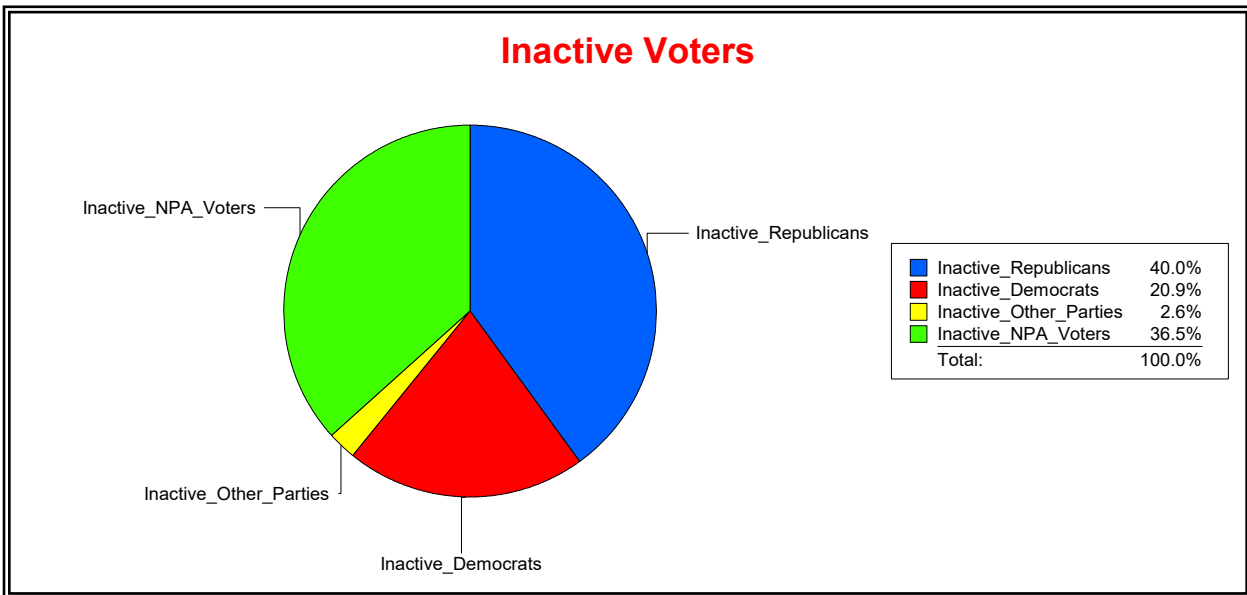

Supervisor of Elections

St Johns County, FL

Date 4/7/2026

Time 08:29 AM

Graphs of District Registration

Active Registered Voters

Inactive Voters

District	Total	Dems	Reps	NonP	Other	Total	Dems	Reps	NonP	Other
State Representative - Dist 18	161,329	29,298	92,053	34,949	5,029	19,264	4,025	7,700	7,038	501