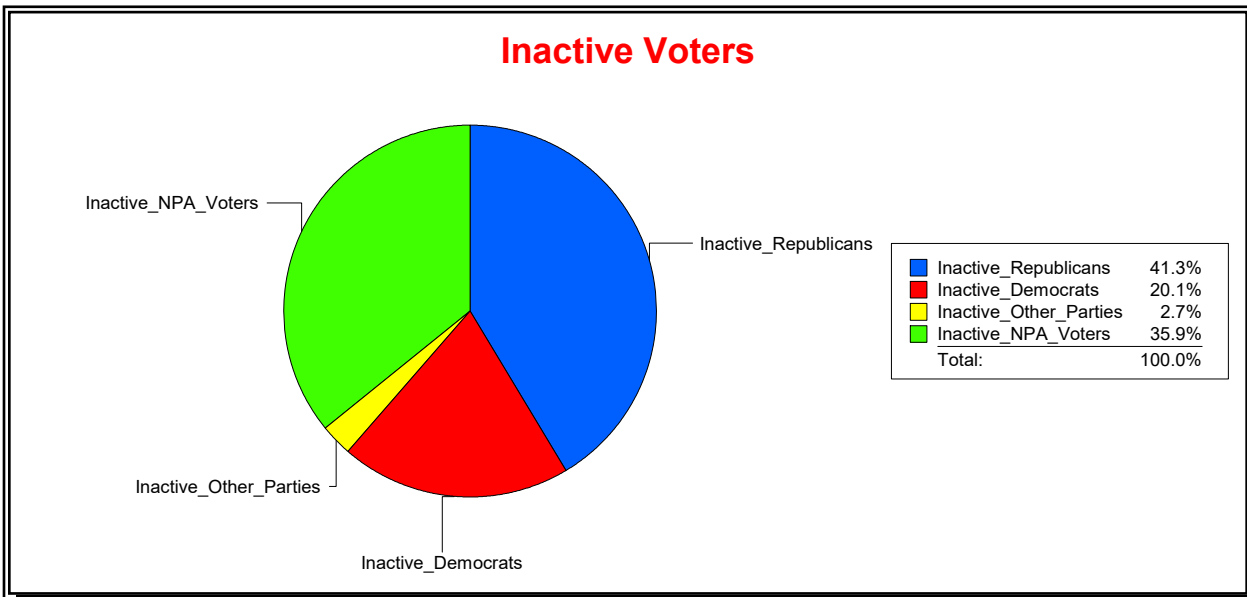

Vicky Oakes

Supervisor of Elections

St Johns County, FL

Date 4/7/2026

Time 08:29 AM

Graphs of District Registration

Active Registered Voters

Inactive Voters

District	Total	Dems	Reps	NonP	Other	Total	Dems	Reps	NonP	Other
County Commission - Dist 4	46,321	7,906	26,888	10,275	1,252	5,123	1,031	2,116	1,838	138