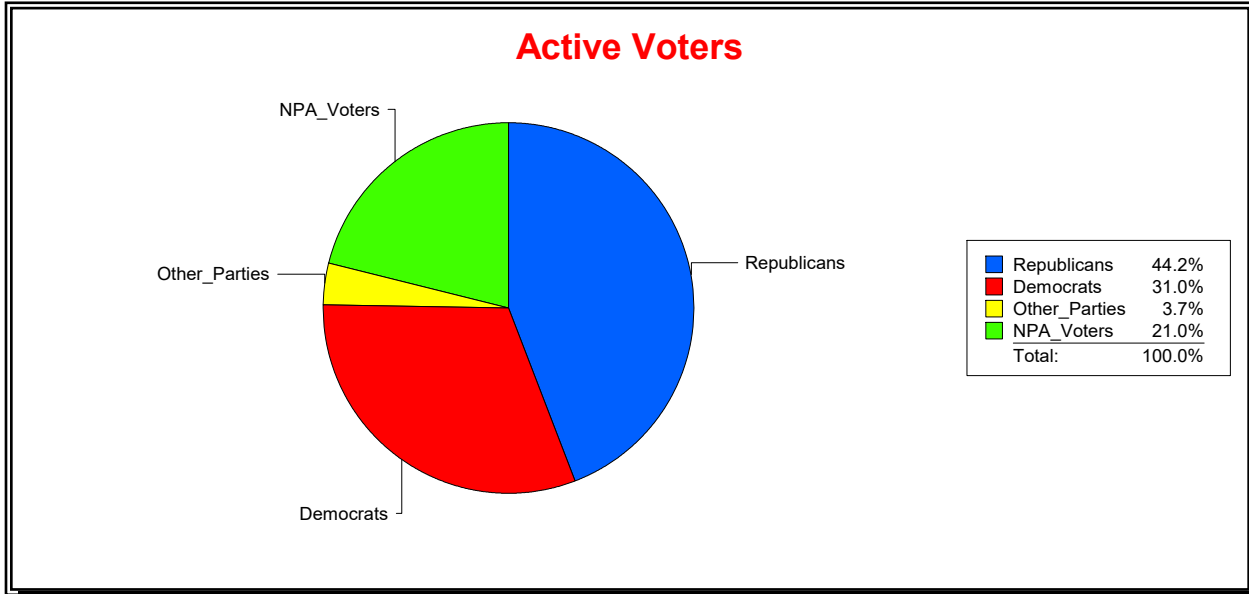

Vicky Oakes

Supervisor of Elections

St Johns County, FL

Date 4/7/2026

Time 08:29 AM

Graphs of District Registration

Active Registered Voters

Inactive Voters

District	Total	Dems	Reps	NonP	Other	Total	Dems	Reps	NonP	Other
St Augustine	10,205	3,168	4,515	2,142	380	2,023	658	597	706	62