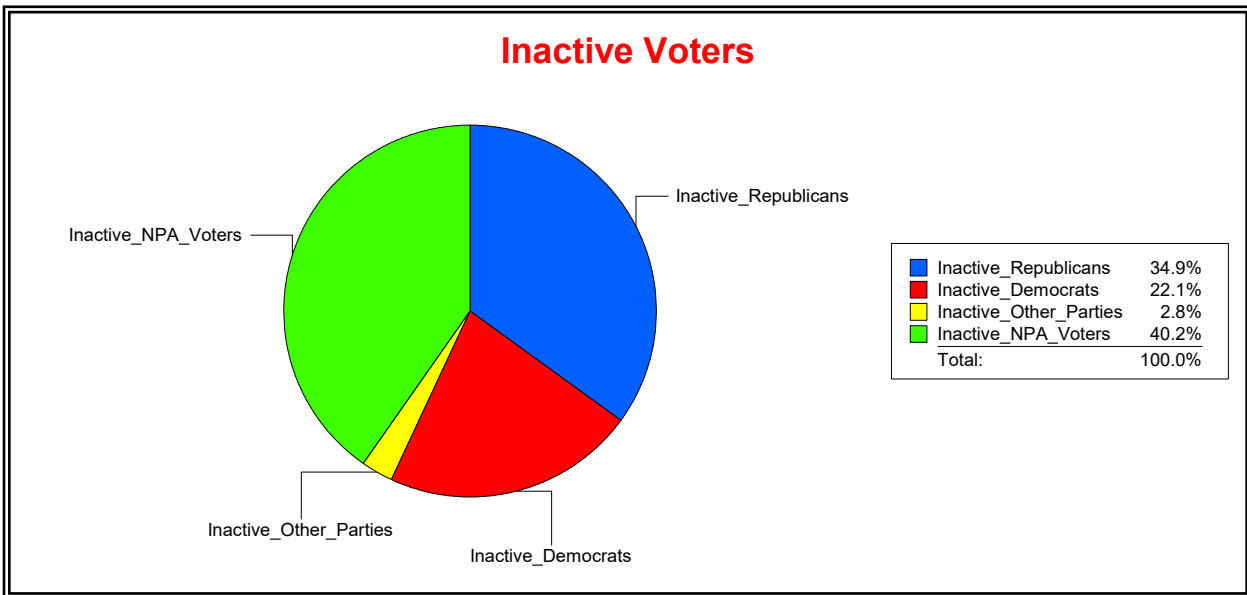

St Johns County, FL

Date 4/7/2026

Time 08:29 AM

Graphs of District Registration

Active Registered Voters

Inactive Voters

District	Total	Dems	Reps	NonP	Other	Total	Dems	Reps	NonP	Other
Trout CreekCDD	3,996	700	2,199	942	155	358	79	125	144	10