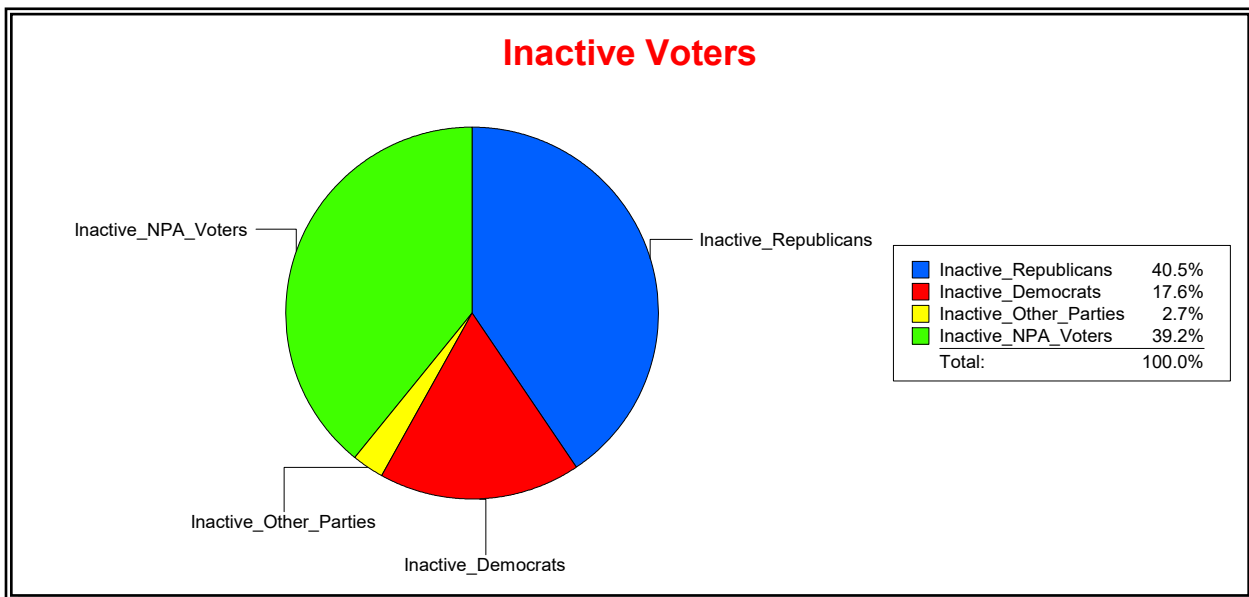

Vicky Oakes

Supervisor of Elections

St Johns County, FL

Date 4/7/2026

Time 08:29 AM

Graphs of District Registration

Active Registered Voters

Inactive Voters

District	Total	Dems	Reps	NonP	Other	Total	Dems	Reps	NonP	Other
Six Mile Creek CDD	3,113	518	1,816	637	142	222	39	90	87	6