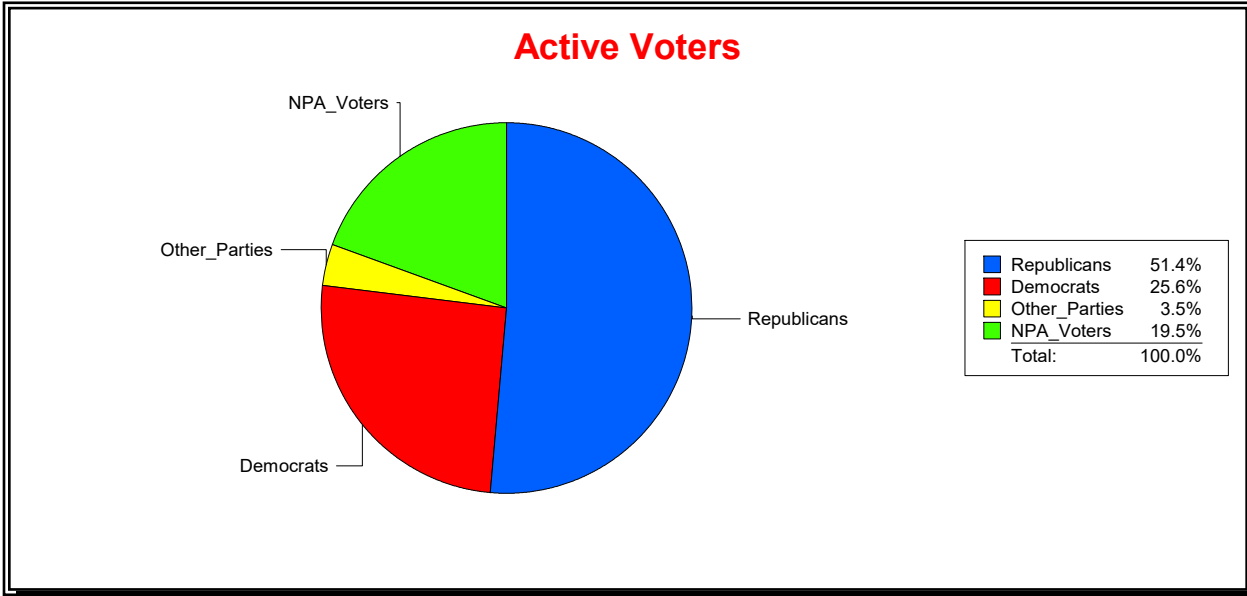

Vicky Oakes

Supervisor of Elections

St Johns County, FL

Date 4/7/2026

Time 08:29 AM

Graphs of District Registration

Active Registered Voters

Inactive Voters

District	Total	Dems	Reps	NonP	Other	Total	Dems	Reps	NonP	Other
Port Waterway & Beach	55,400	14,187	28,460	10,816	1,937	9,564	2,758	3,216	3,317	273