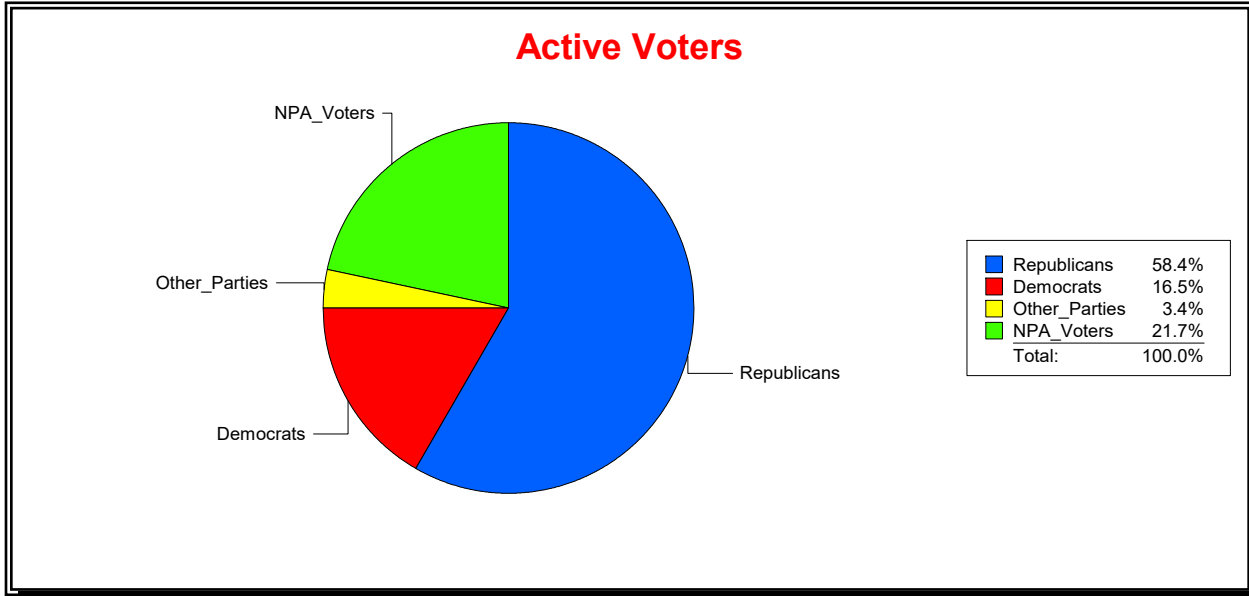

Vicky Oakes

Supervisor of Elections

St Johns County, FL

Date 4/7/2026

Time 08:29 AM

Graphs of District Registration

Active Registered Voters

Inactive Voters

District	Total	Dems	Reps	NonP	Other	Total	Dems	Reps	NonP	Other
Rivers Edge CDD	3,351	554	1,956	728	113	281	53	106	111	11