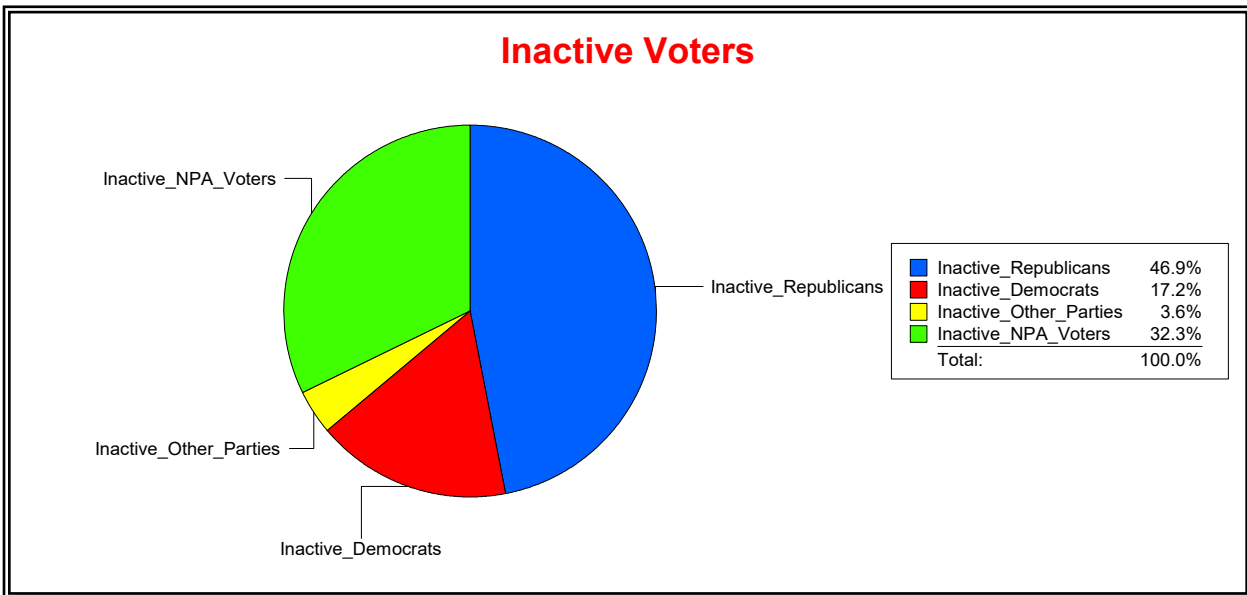

Vicky Oakes

Supervisor of Elections

St Johns County, FL

Date 4/7/2026

Time 08:29 AM

Graphs of District Registration

Active Registered Voters

Inactive Voters

District	Total	Dems	Reps	NonP	Other	Total	Dems	Reps	NonP	Other
Turnbull Creek CDD	2,016	352	1,158	443	63	303	52	142	98	11