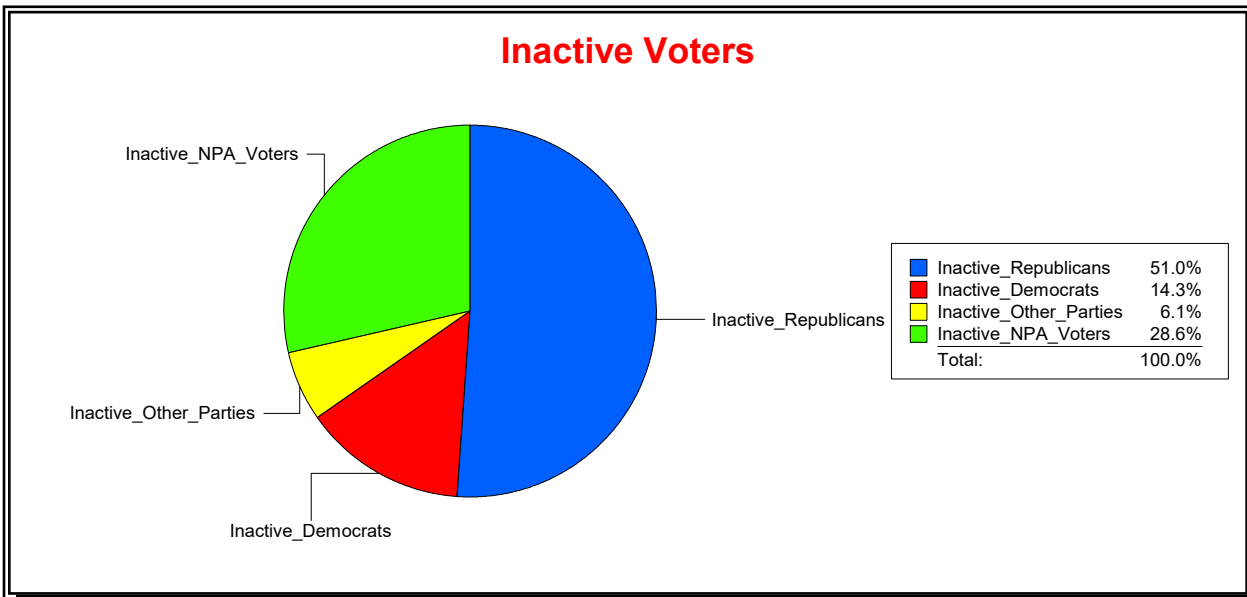

Vicky Oakes

Supervisor of Elections

St Johns County, FL

Date 4/7/2026

Time 08:29 AM

Graphs of District Registration

Active Registered Voters

Inactive Voters

District	Total	Dems	Reps	NonP	Other	Total	Dems	Reps	NonP	Other
Madeira CDD	762	129	484	123	26	49	7	25	14	3