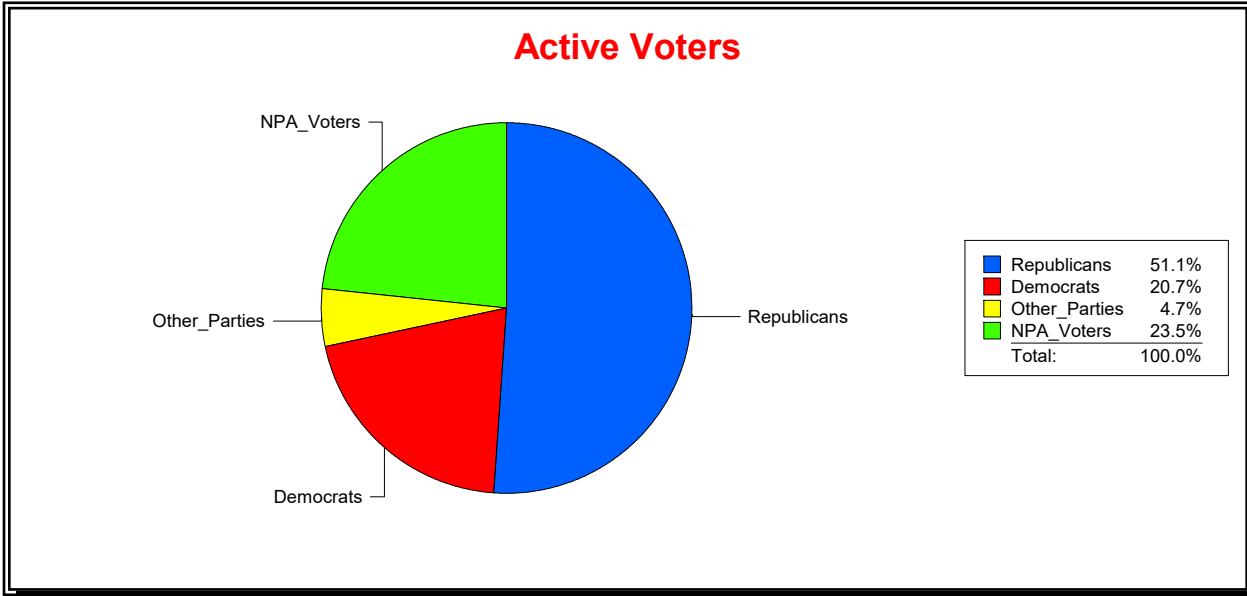

Vicky Oakes

Supervisor of Elections

St Johns County, FL

Date 4/7/2026

Time 08:29 AM

Graphs of District Registration

Active Registered Voters

Inactive Voters

District	Total	Dems	Reps	NonP	Other	Total	Dems	Reps	NonP	Other
Bannon Lakes CDD	1,479	306	756	347	70	137	25	49	59	4