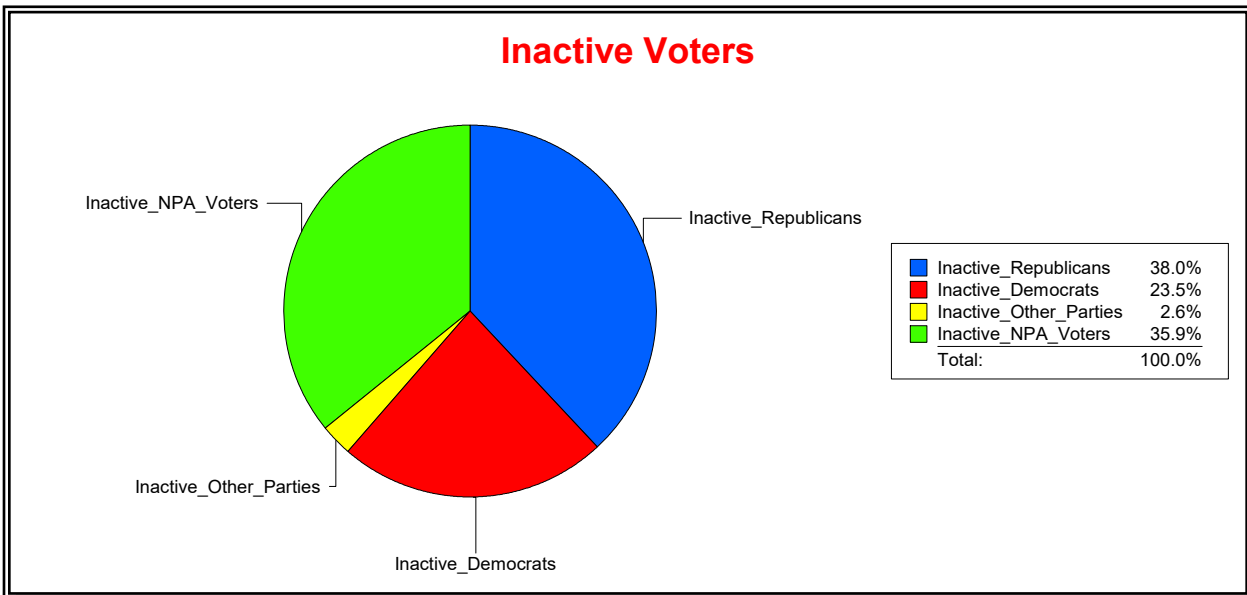

Supervisor of Elections

St Johns County, FL

Date 4/7/2026

Time 08:29 AM

Graphs of District Registration

Active Registered Voters

Inactive Voters

District	Total	Dems	Reps	NonP	Other	Total	Dems	Reps	NonP	Other
US Congress - Dist 5	202,997	40,160	113,365	42,952	6,520	26,859	6,312	10,196	9,641	710