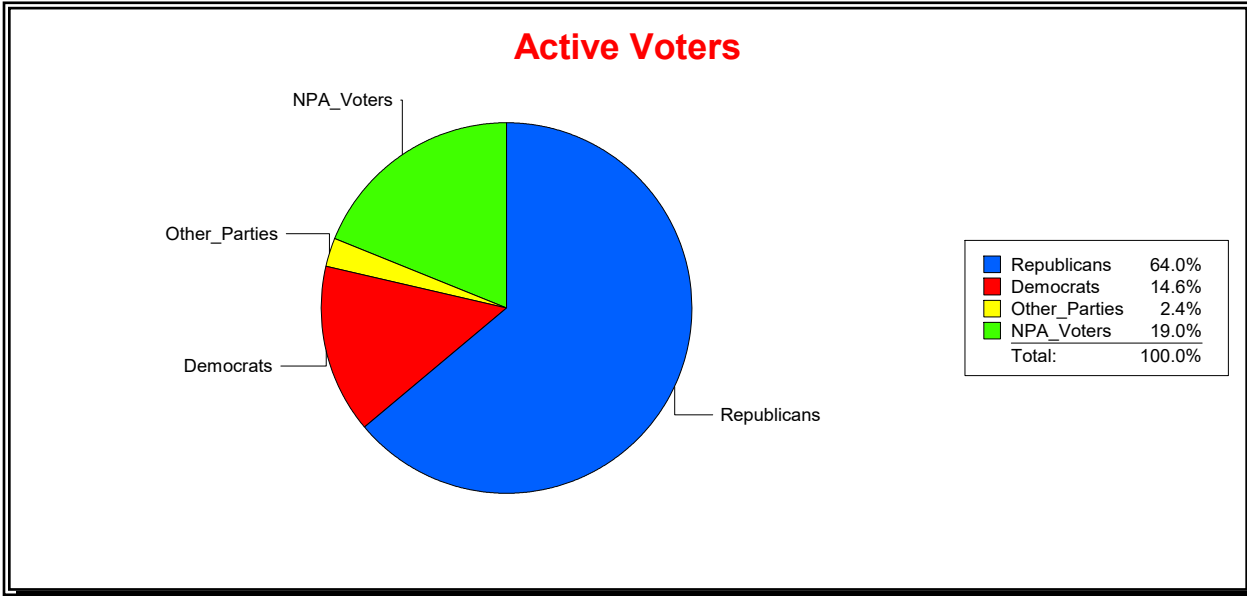

Date 4/7/2026

Time 08:29 AM

Graphs of District Registration

Active Registered Voters

Inactive Voters

District	Total	Dems	Reps	NonP	Other	Total	Dems	Reps	NonP	Other
Ponte Vedra MSD	3,210	468	2,054	610	78	363	76	183	95	9