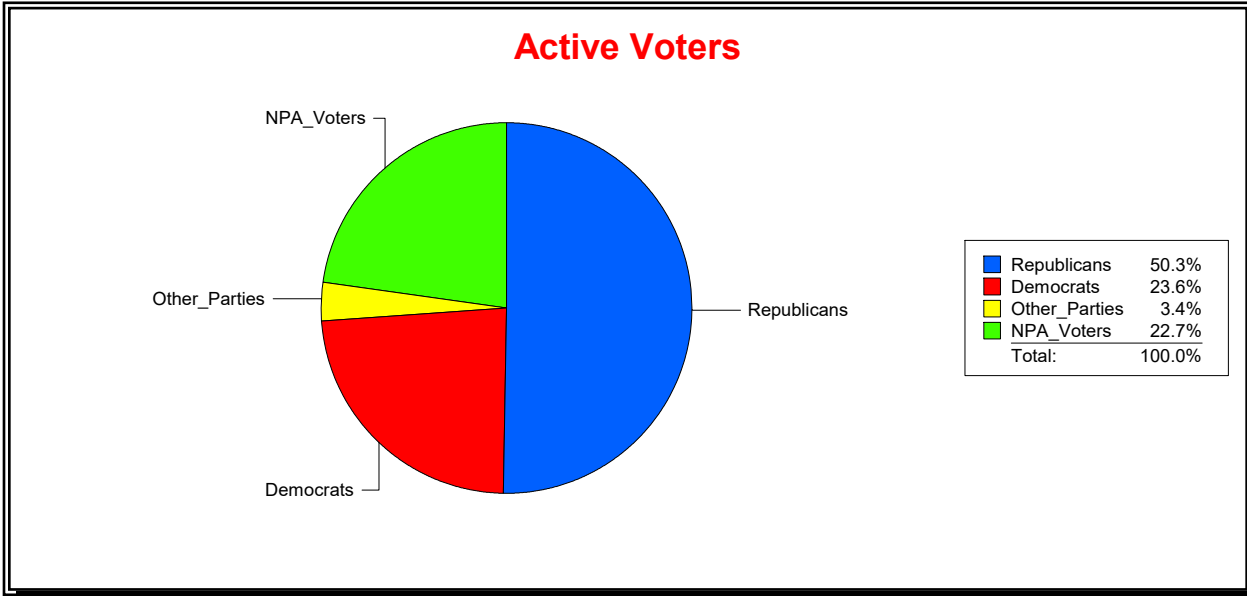

Vicky Oakes

Supervisor of Elections

St Johns County, FL

Date 4/7/2026

Time 08:29 AM

Graphs of District Registration

Active Registered Voters

Inactive Voters

District	Total	Dems	Reps	NonP	Other	Total	Dems	Reps	NonP	Other
World Commerce CDD	1,249	295	628	284	42	213	52	81	77	3