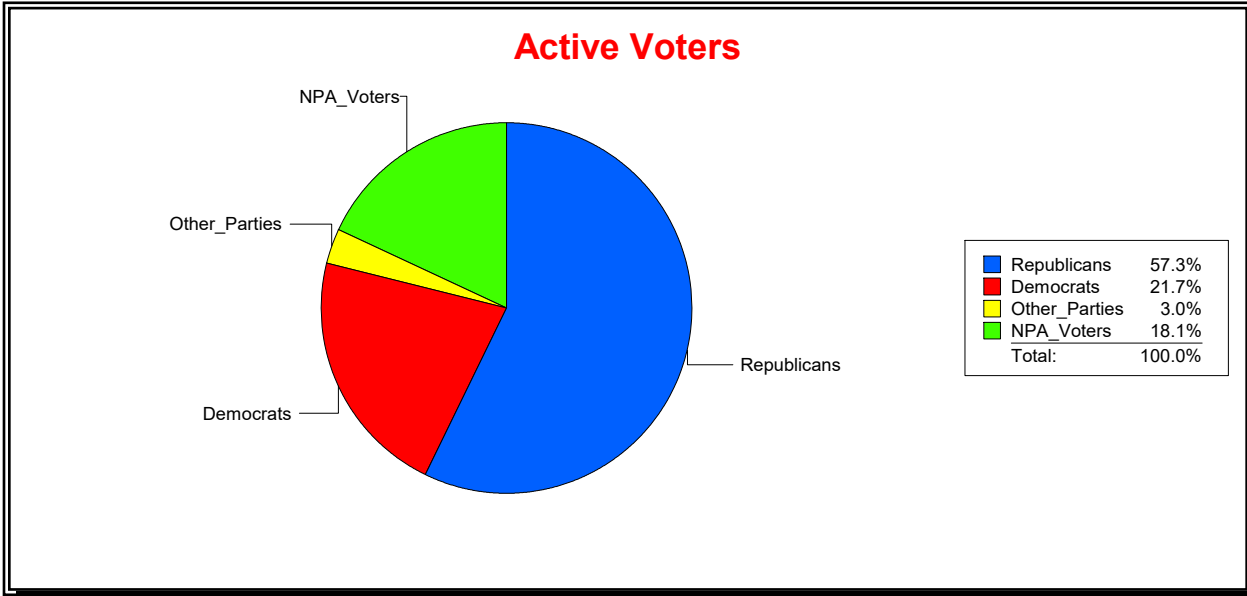

Vicky Oakes

Supervisor of Elections

St Johns County, FL

Date 4/7/2026

Time 08:29 AM

Graphs of District Registration

Active Registered Voters

Inactive Voters

District	Total	Dems	Reps	NonP	Other	Total	Dems	Reps	NonP	Other
US Congress - Dist 6	31,537	6,828	18,065	5,708	936	4,913	1,215	1,872	1,714	112