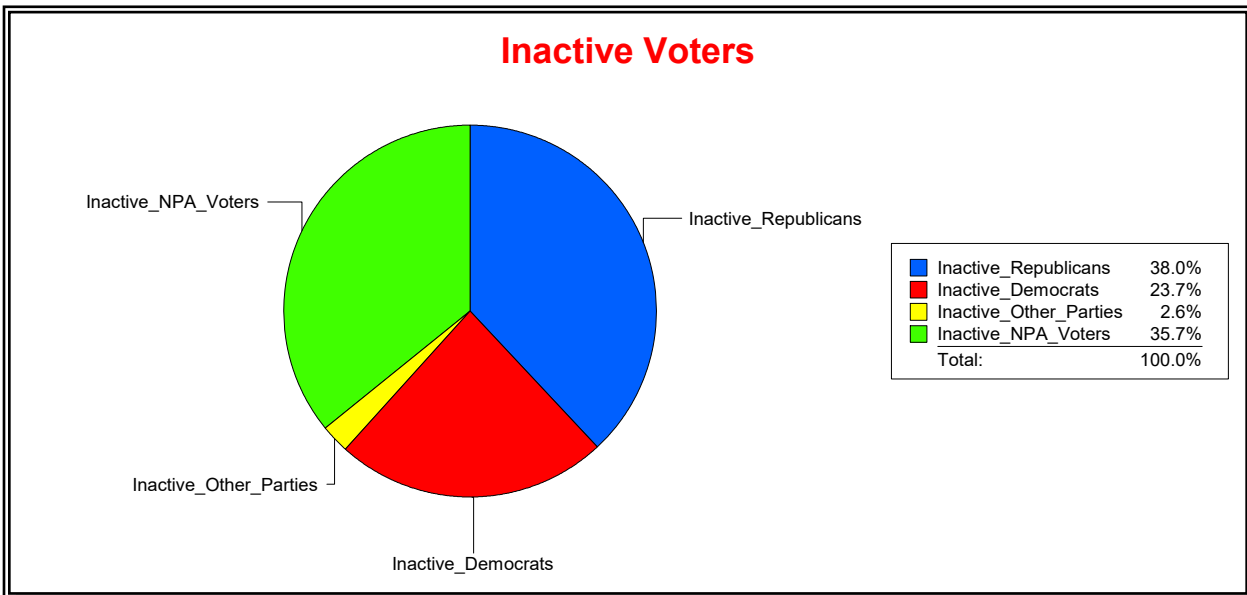

Vicky Oakes

Supervisor of Elections

St Johns County, FL

Date 4/7/2026

Time 08:29 AM

Graphs of District Registration

Active Registered Voters

Inactive Voters

District	Total	Dems	Reps	NonP	Other	Total	Dems	Reps	NonP	Other
St. Johns County	234,534	46,988	131,430	48,660	7,456	31,772	7,527	12,068	11,355	822

Vicky Oakes

Supervisor of Elections

St Johns County, FL

Date 4/7/2026