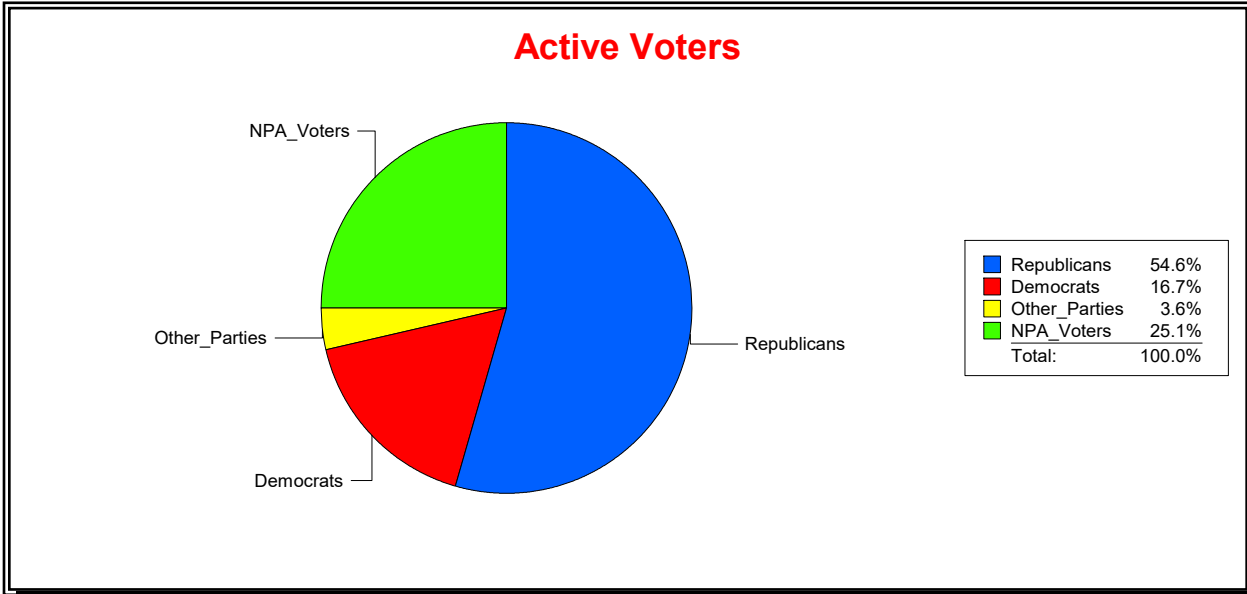

District	Total	Dems	Reps	NonP	Other	Total	Dems	Reps	NonP	Other
Meadow View At Twin Creeks	2,384	399	1,301	599	85	169	28	70	67	4

Vicky Oakes

Supervisor of Elections

St Johns County, FL

Date 4/7/2026

Time 08:29 AM